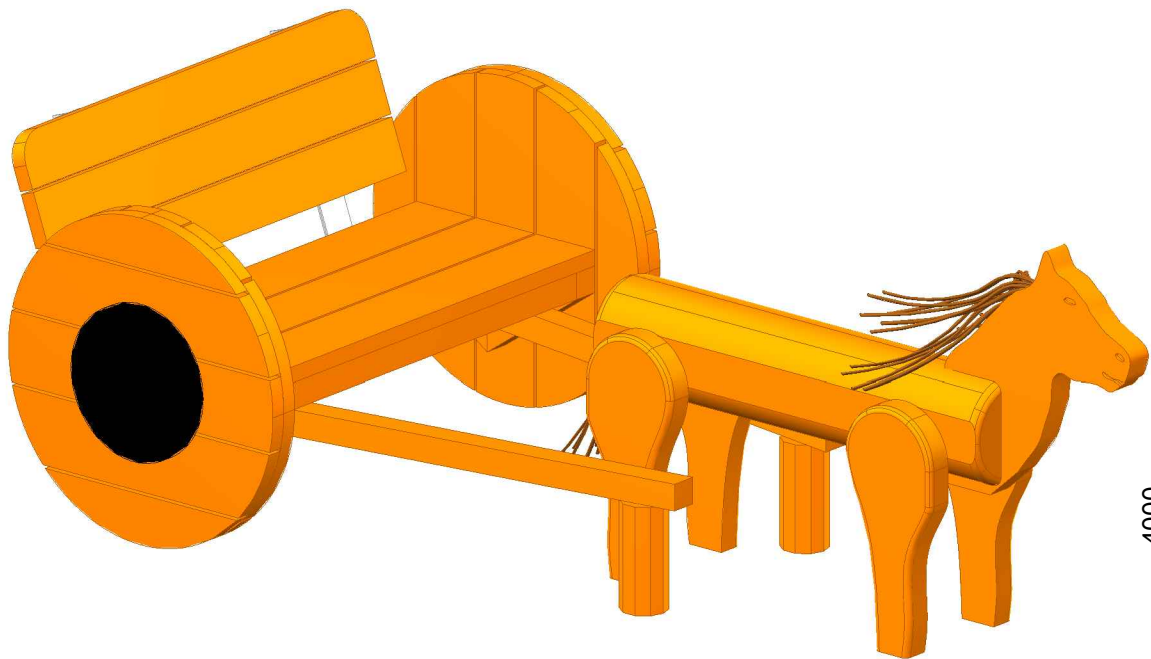

NORLEG	
Hestevogn og hest	
Z12183 - LE20910	
Dato 26.10.2015	REV. -

< 460

≥ EN 1176

1:50

This drawing is the property of NORLEG and pursuant to current legislation may not be copied, transferred to or used by any third party. Should this drawing be used, a fee of 10% of the assumed contract price will be charged.