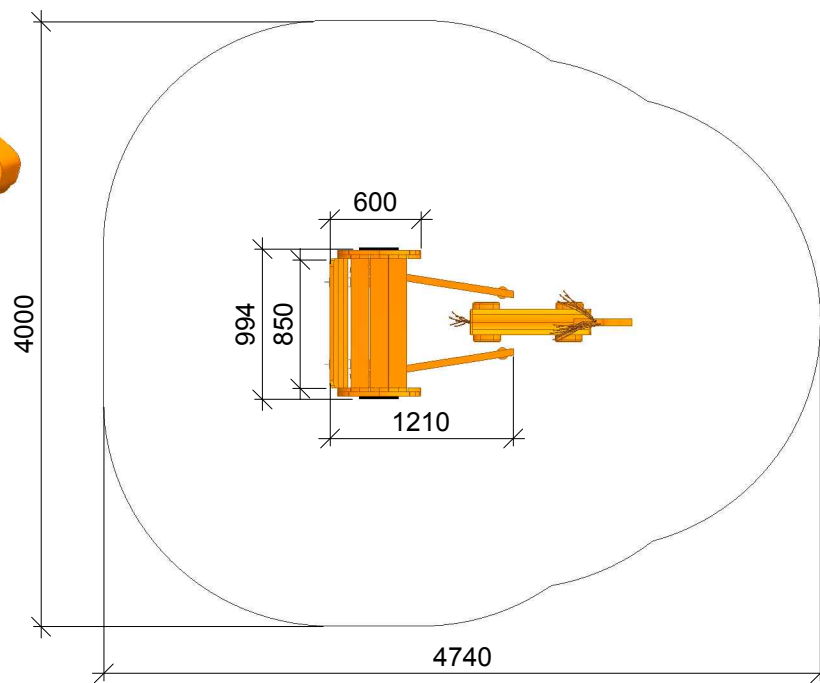

NORLEG	
Hestevogn og hest	
Z12183 - LE20910	
Dato 26.10.2015	REV. -

< 460

≥ EN 1176

1:50

This drawing is the property of NORLEG and pursuant to current legislation may not be copied, transferred to or used by any third party. Should this drawing be used, a fee of 10% of the assumed contract price will be charged.