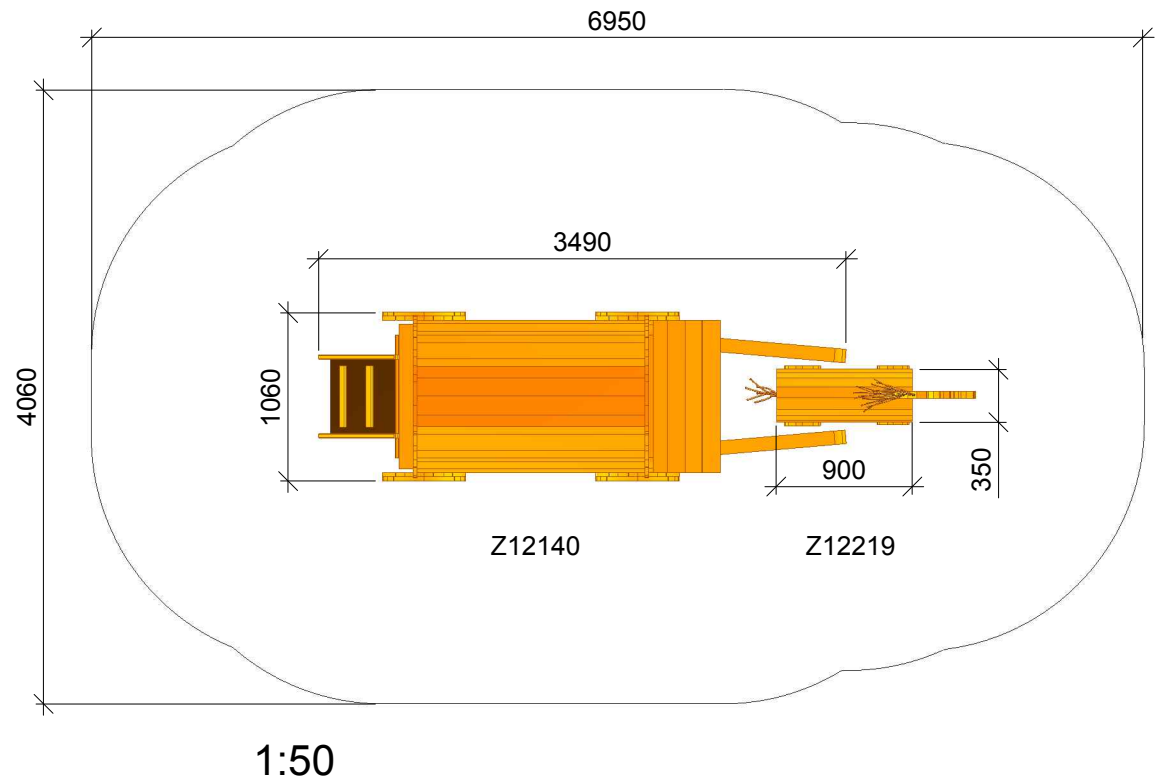

NORLEG	
Prærievogn med hest	
Z12140 - Z12219	
Dato 04.12.2015	REV. -

< 900

≥ EN 1176

This drawing is the property of NORLEG and pursuant to current legislation may not be copied, transferred to or used by any third party. Should this drawing be used, a fee of 10% of the assumed contract price will be charged.