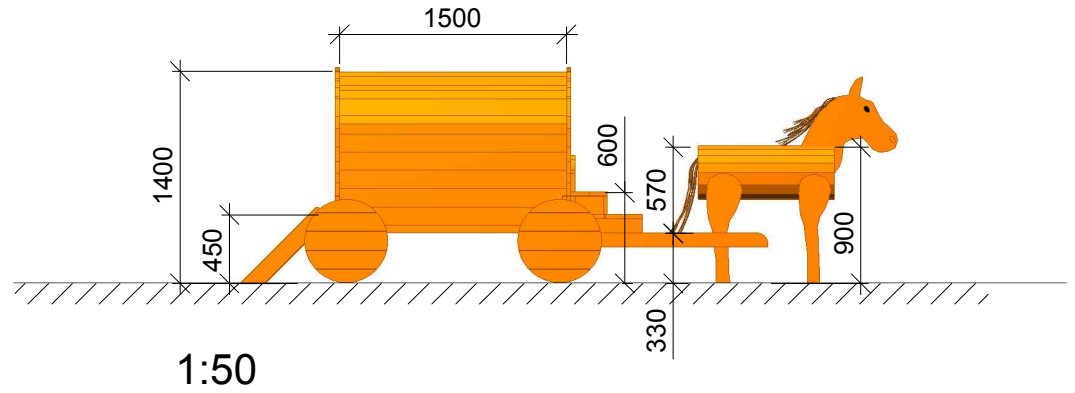

NORLEG	
Prærievogn med hest	
Z12140 - Z12219	
Dato 04.12.2015	REV. -

< 900

≥ EN 1176

This drawing is the property of NORLEG and pursuant to current legislation may not be copied, transferred to or used by any third party. Should this drawing be used, a fee of 10% of the assumed contract price will be charged.