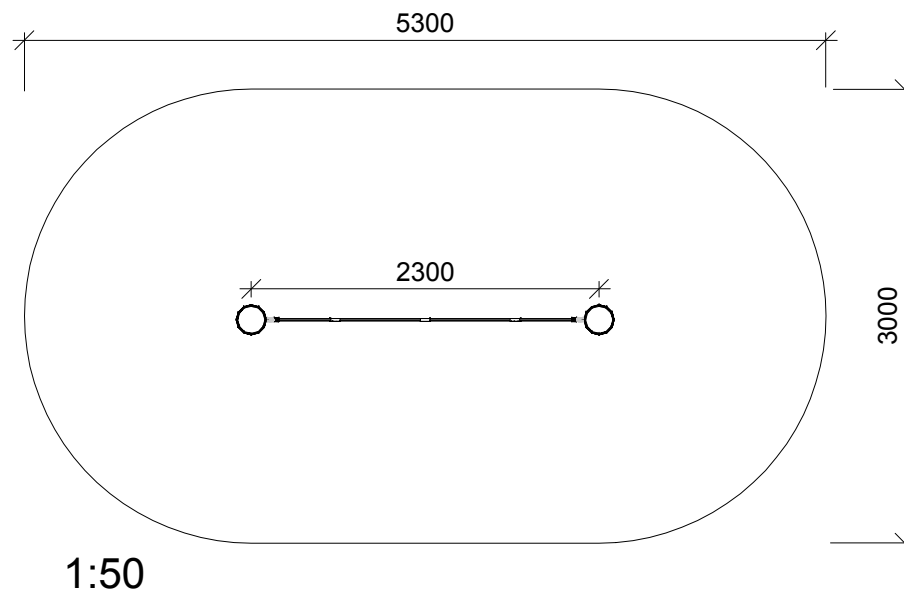

NORLEG	
Robinia balcensejl	
LE 20966	
25.02.2015	REV. -

< 600

≥ EN 1176

This drawing is the property of NORLEG and pursuant to current legislation may not be copied, transferred to or used by any third party. Should this drawing be used, a fee of 10% of the assumed contract price will be charged.