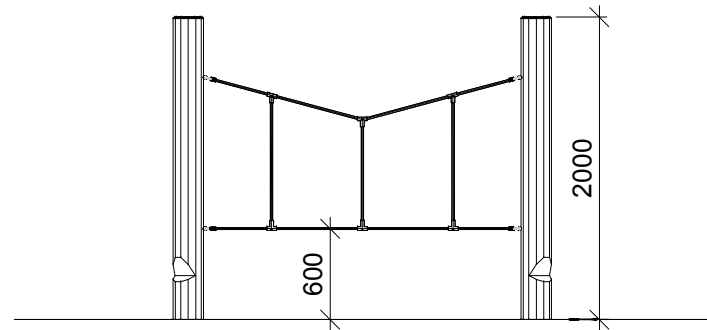

NORLEG	
Robinia balcensejl	
LE 20966	
25.02.2015	REV. -

< 600

≥ EN 1176

This drawing is the property of NORLEG and pursuant to current legislation may not be copied, transferred to or used by any third party. Should this drawing be used, a fee of 10% of the assumed contract price will be charged.