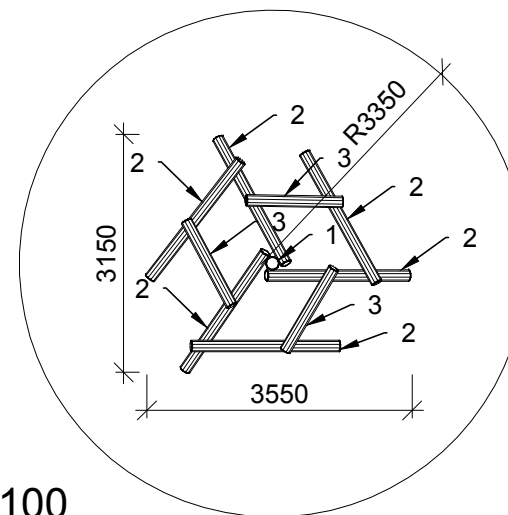

<b>NORLEG</b>	
Robinia kravlepyramide	
LE 20534	
14.12.2011	REV. -

< 750

≥ EN 1176

1:50

1:100

This drawing is the property of NORLEG and pursuant to current legislation may not be copied, transferred to or used by any third party. Should this drawing be used, a fee of 10% of the assumed contract price will be charged.

NORLEG - 3D	
Robinia kravlepyramide	
LE 20534	
14.12.2011	REV. -

<b>NORLEG</b> - Mont.	
Robinia kravlepyramide	
LE 20534	
14.12.2011	REV. -

Mont.p. nr.

M:2A  
M:2B  
M:19

Robinia		
Mrk.	QTY	Part.no
1	1	160-180-2000
2	6	140-160-2000
3	3	140-160-1300

1:100