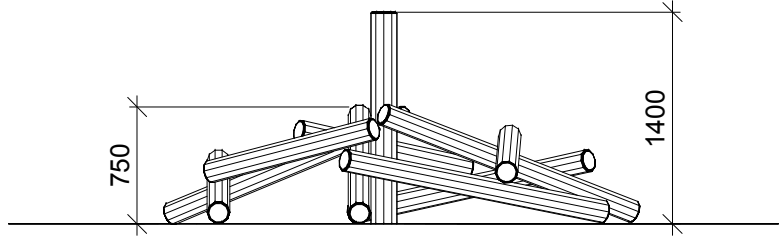

<b>NORLEG</b>	
Robinia kravlepyramide	
LE 20534	
14.12.2011	REV. -

< 750

≥ EN 1176

1:50

1:100

This drawing is the property of NORLEG and pursuant to current legislation may not be copied, transferred to or used by any third party. Should this drawing be used, a fee of 10% of the assumed contract price will be charged.

NORLEG - 3D	
Robinia kravlepyramide	
LE 20534	
14.12.2011	REV. -

<b>NORLEG</b> - Mont.	
Robinia kravlepyramide	
LE 20534	
14.12.2011	REV. -

Mont.p. nr.

M:2A  
M:2B  
M:19

Robinia		
Mrk.	QTY	Part.no
1	1	160-180-2000
2	6	140-160-2000
3	3	140-160-1300

1:100