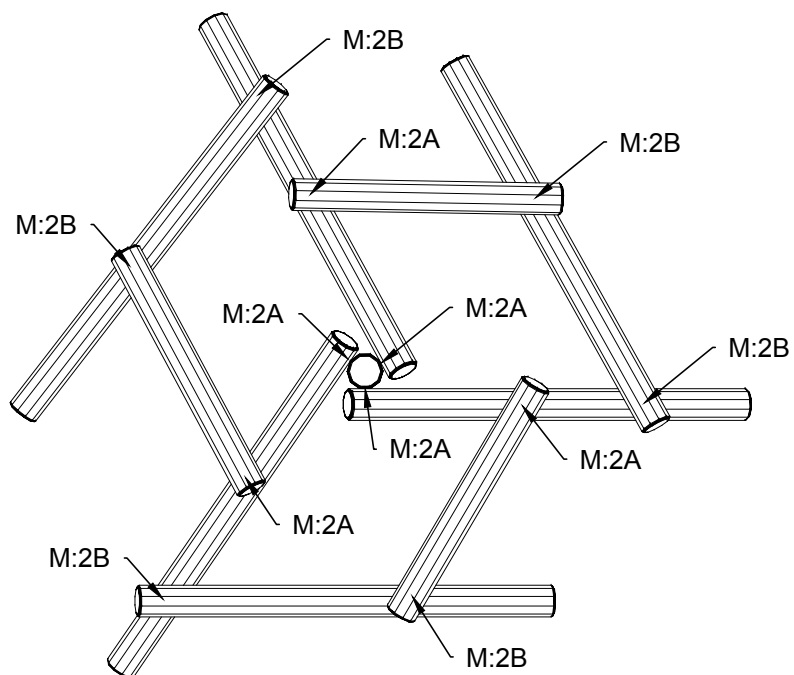

<b>NORLEG</b>	
Robinia kravlepyramide	
LE 20534	
14.12.2011	REV. -

< 750

≥ EN 1176

1:50

1:100

This drawing is the property of NORLEG and pursuant to current legislation may not be copied, transferred to or used by any third party. Should this drawing be used, a fee of 10% of the assumed contract price will be charged.

NORLEG - 3D	
Robinia kravlepyramide	
LE 20534	
14.12.2011	REV. -

<b>NORLEG</b> - Mont.	
Robinia kravlepyramide	
LE 20534	
14.12.2011	REV. -

Mont.p. nr.

M:2A  
M:2B  
M:19

Robinia		
Mrk.	QTY	Part.no
1	1	160-180-2000
2	6	140-160-2000
3	3	140-160-1300

1:100