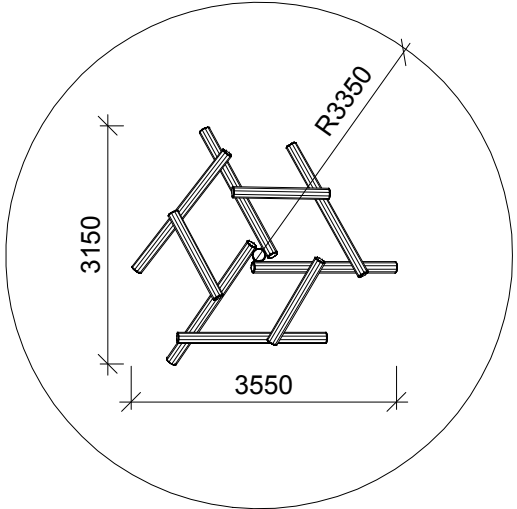

<b>NORLEG</b>	
Robinia kravlepyramide	
LE 20534	
14.12.2011	REV. -

< 750

≥ EN 1176

1:50

1:100

This drawing is the property of NORLEG and pursuant to current legislation may not be copied, transferred to or used by any third party. Should this drawing be used, a fee of 10% of the assumed contract price will be charged.

NORLEG - 3D	
Robinia kravlepyramide	
LE 20534	
14.12.2011	REV. -

<b>NORLEG</b> - Mont.	
Robinia kravlepyramide	
LE 20534	
14.12.2011	REV. -

Mont.p. nr.

M:2A  
M:2B  
M:19

Robinia		
Mrk.	QTY	Part.no
1	1	160-180-2000
2	6	140-160-2000
3	3	140-160-1300

1:100