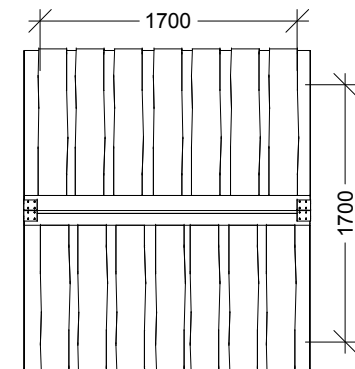

Playhouse		
LE no. 20094	MAIN DRAWING	scale : 1:50

DATE **15.11.2005**
 REV. B: 23.09.2015

Perspective

Gable

Side view

Plan

Roof, sides, gable:
 - 20 mm planed Kalmar boards.

Timber, joining rafters, etc.
 - 27 x 60, 27 x 120, 45 x 45 mm planed larch.

Fastened to the ground.