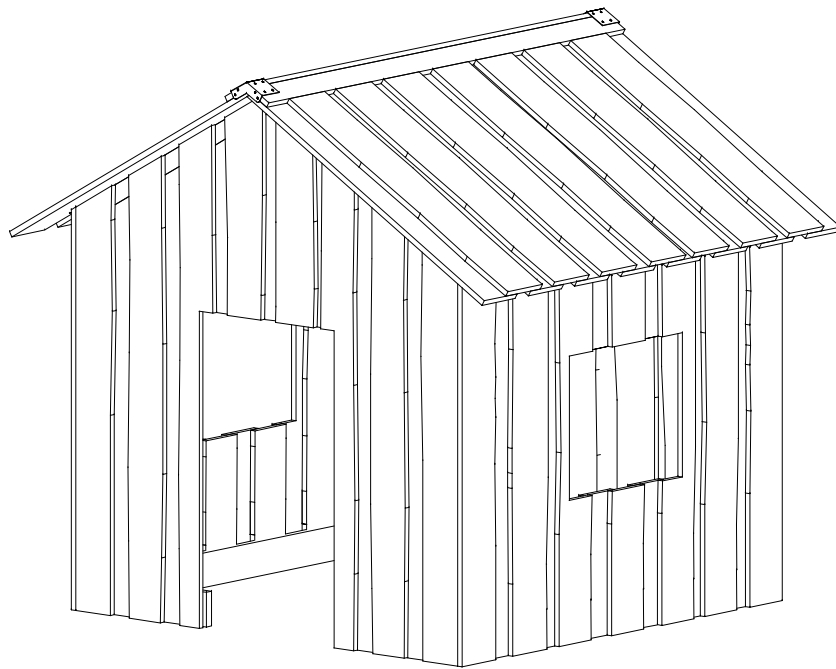

Playhouse		
LE no. 20094	MAIN DRAWING	scale : 1:50

DATE **15.11.2005**
 REV. B: 23.09.2015

Perspective

Gable

Side view

Plan

Roof, sides, gable:
 - 20 mm planed Kalmar boards.

Timber, joining rafters, etc.
 - 27 x 60, 27 x 120, 45 x 45 mm planed larch.

Fastened to the ground.