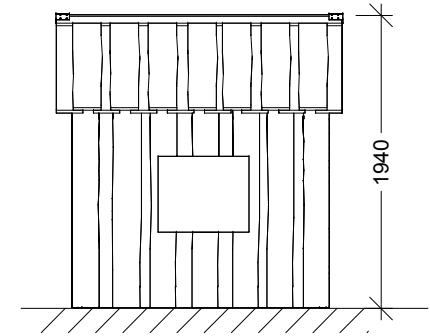

Playhouse		
LE no. 20094	MAIN DRAWING	scale : 1:50

DATE **15.11.2005**
 REV. B: 23.09.2015

Perspective

Gable

Side view

Plan

Roof, sides, gable:
 - 20 mm planed Kalmar boards.

Timber, joining rafters, etc.
 - 27 x 60, 27 x 120, 45 x 45 mm planed larch.

Fastened to the ground.