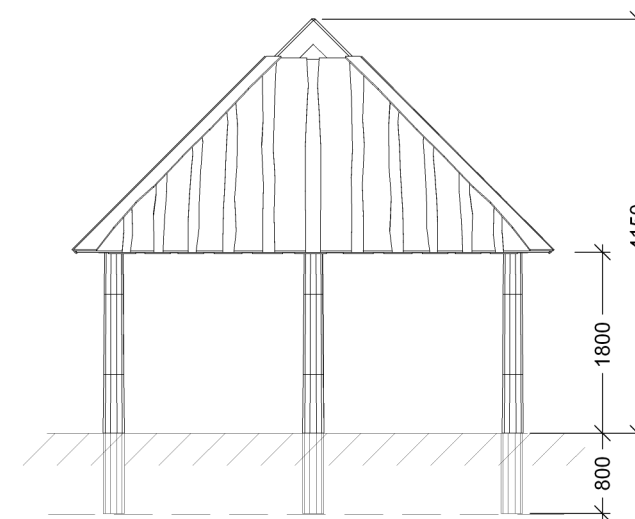

Barbecue Hut - Larch		
LE no. 20090	MAIN DRAWING	scale: 1:75

DATE **04.11.2005**
 REV. A: 06.01.2010

Roof covering:
 - 25 mm Kalmar boards - larch.

Head and hips:
 - 50 x 200 mm raw planks - larch.

Trimmed rafters:
 - 50 x 150 mm raw planks - larch.

Posts:
 - Diameter 160/180 mm - Robinia.

Concrete required: 1 sack dry concrete/hole for posts

Side view

Perspective

Plan