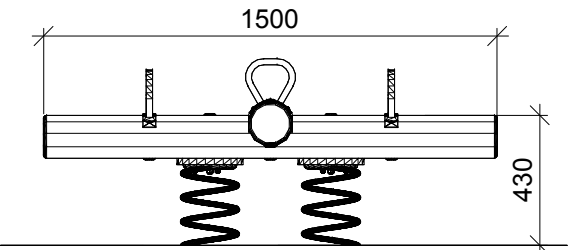

<b>NORLEG</b>	
Robinia krydsvippe	
LE 20434	
27.11.2015	REV. -

< 430

≥ EN 1176

1:25

1:25

1:50

This drawing is the property of NORLEG and pursuant to current legislation may not be copied, transferred to or used by any third party. Should this drawing be used, a fee of 10% of the assumed contract price will be charged.