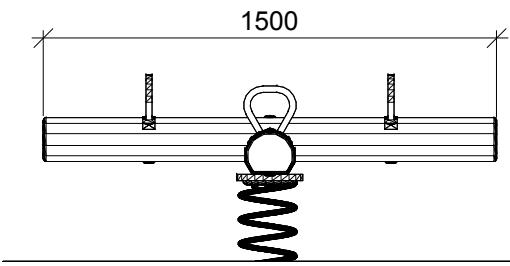

<b>NORLEG</b>	
Robinia krydsvippe	
LE 20434	
27.11.2015	REV. -

< 430

≥ EN 1176

1:25

1:25

1:50

This drawing is the property of NORLEG and pursuant to current legislation may not be copied, transferred to or used by any third party. Should this drawing be used, a fee of 10% of the assumed contract price will be charged.