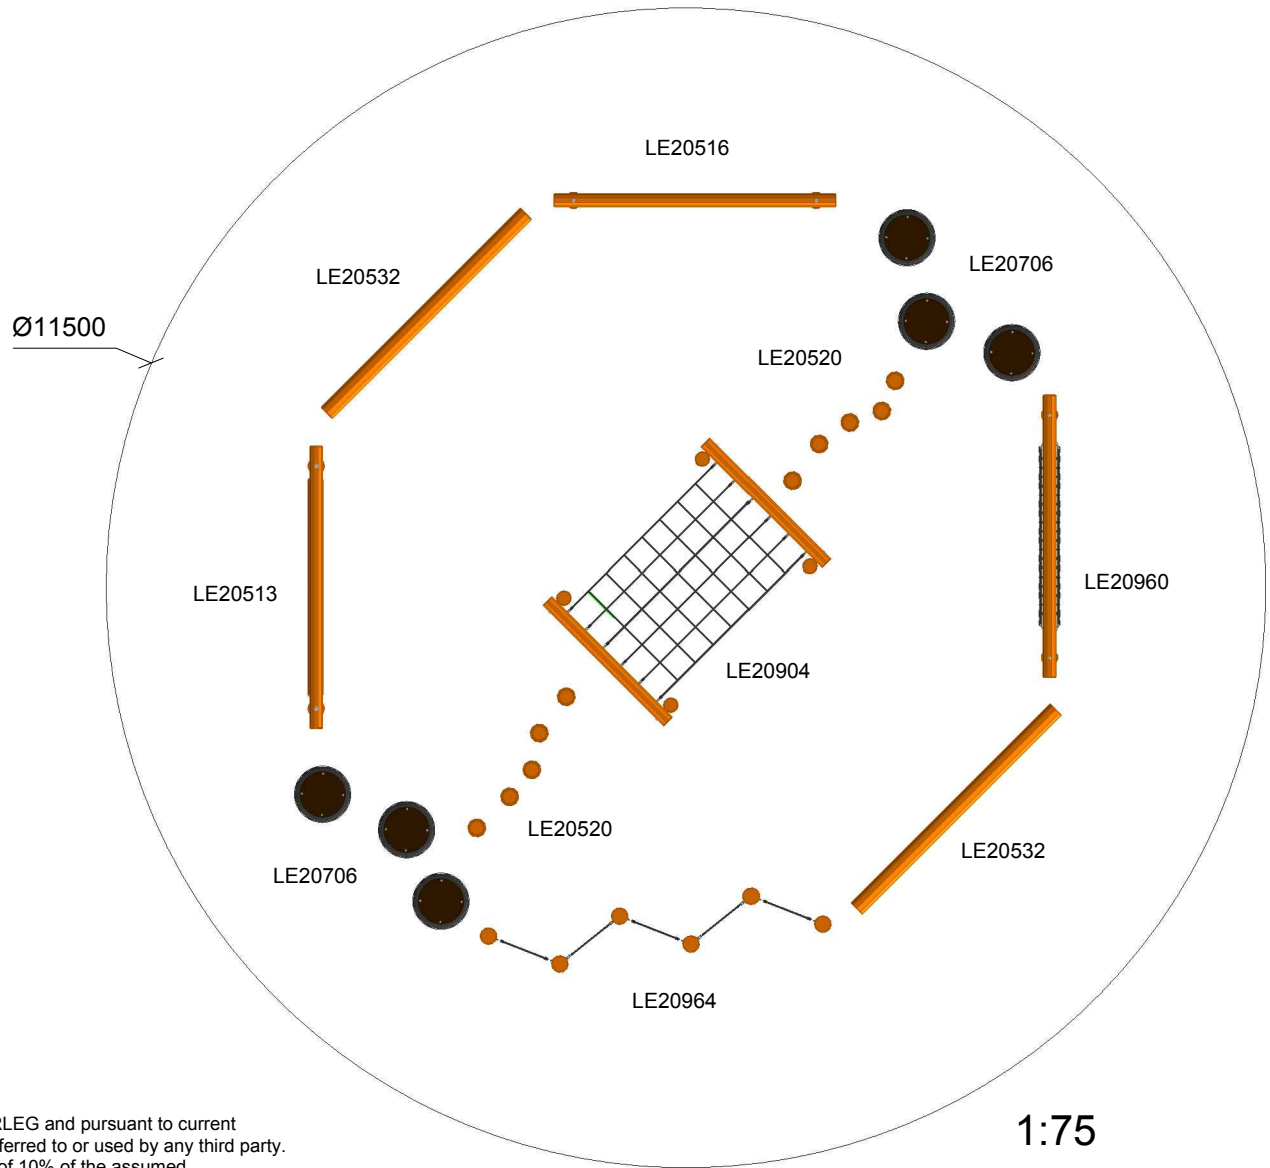

<b>NORLEG</b>	
Robinia motorikbane 3	
LE 20622	
Dato 01.12.2015	REV. -

< 750

≥ EN 1176

This drawing is the property of NORLEG and pursuant to current legislation may not be copied, transferred to or used by any third party. Should this drawing be used, a fee of 10% of the assumed contract price will be charged.

1:75

NORLEG - 3D	
Robinia motorikbane 3	
LE 20622	
Dato 01.12.2015	REV. -

This drawing is the property of NORLEG and pursuant to current legislation may not be copied, transferred to or used by any third party. Should this drawing be used, a fee of 10% of the assumed contract price will be charged.