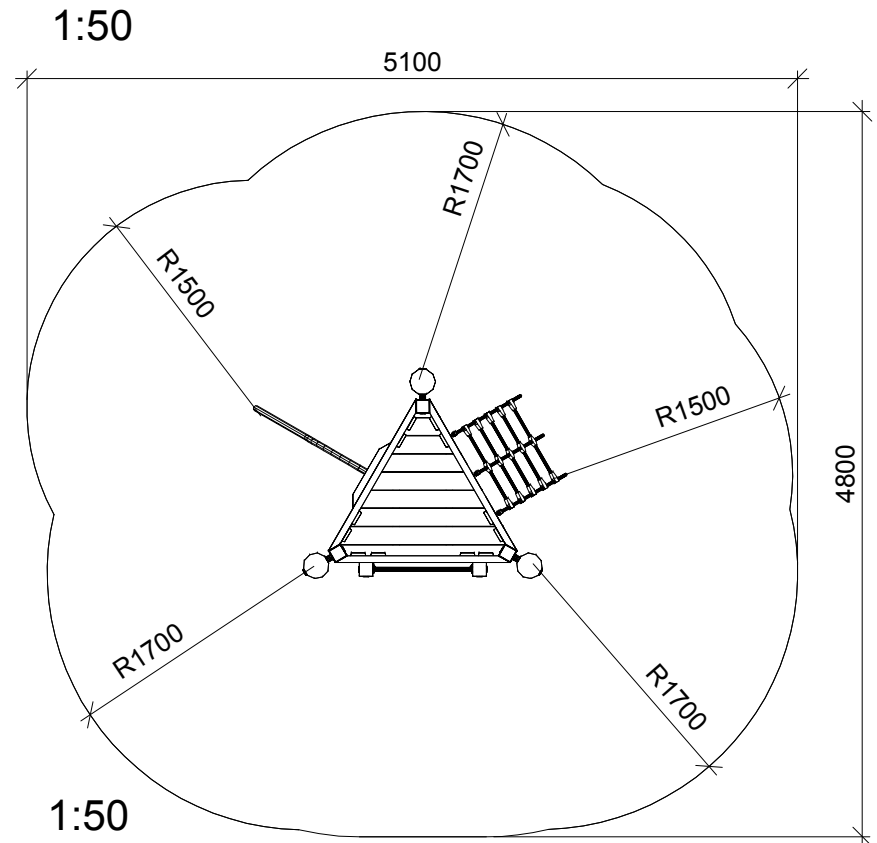

NORLEG	
Kl. 3 med gulv	
LE 20409	
29.01.2015	REV. -

<1800

≥ EN 1176

This drawing is the property of NORLEG and pursuant to current legislation may not be copied, transferred to or used by any third party. Should this drawing be used, a fee of 10% of the assumed contract price will be charged.