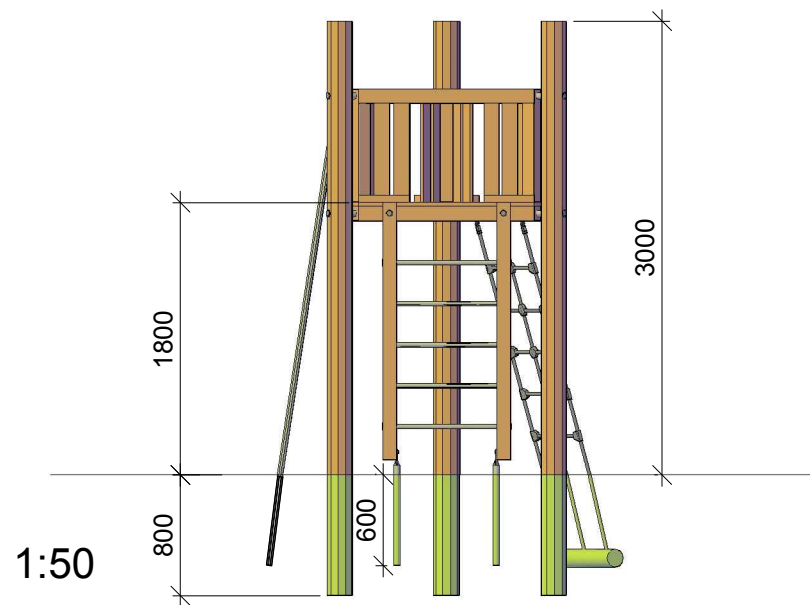

NORLEG - Mont.	
Kl. 3 med gulv	
LE 20409	
29.01.2015	REV. -

< 1800

≥ EN 1176

Mont.p. nr. 19, 29, 54, 62, 72

This drawing is the property of NORLEG and pursuant to current legislation may not be copied, transferred to or used by any third party. Should this drawing be used, a fee of 10% of the assumed contract price will be charged.