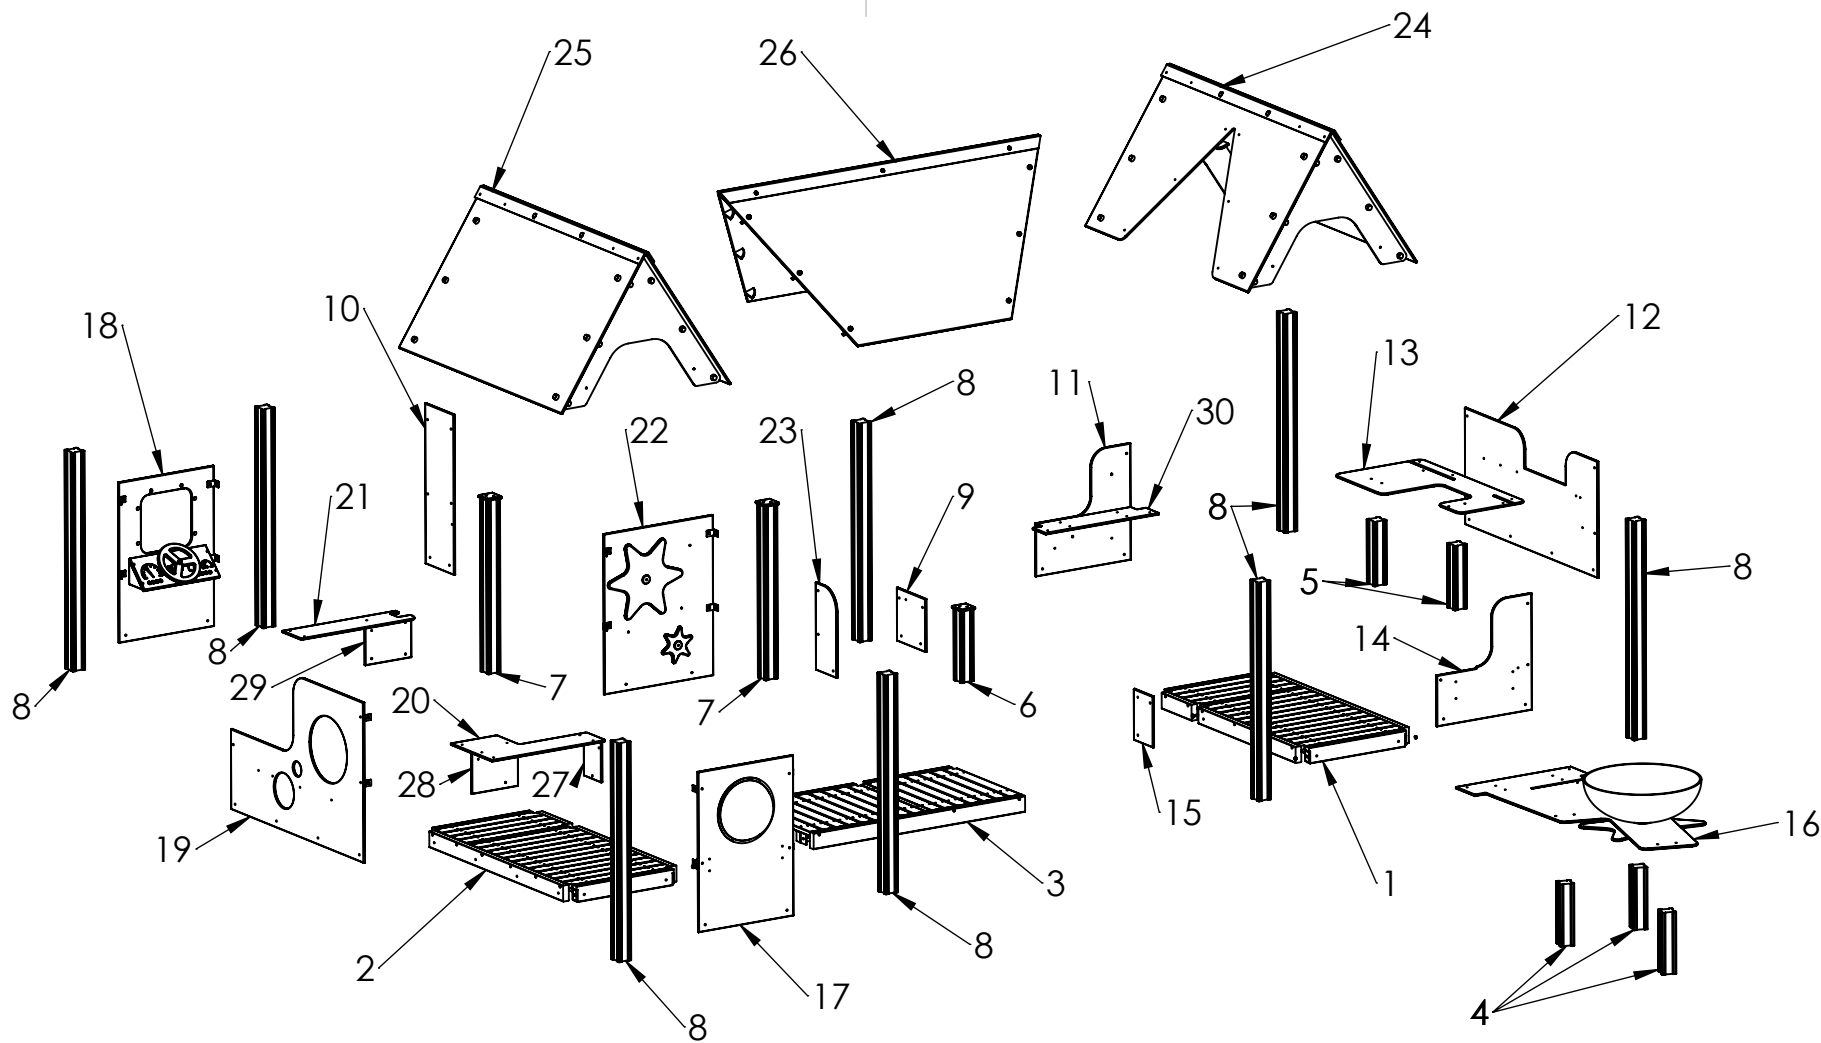

UNLESS OTHERWISE SPECIFIED: DIMENSIONS ARE IN MILLIMETERS WEIGHT ARE IN KILOGRAMM		Lekplatsgrossisten.se			PART NUMBER / DWG NO.: Z011	
	NAME	SIGNATURE	DATE	REVISION	DESCRIPTION: Playhouse ARIES	
DRAWN	R.Fedotov		22.05.2017		MATERIAL: wood, metal, plastic	
APPV'D					A4	
Tiptaptap OÜ Tiptaptap OÜ Veetorni 9, Jüri alevik, Rae vald, 75301 Harjumaa				WEIGHT:		SCALE: 1:50
						SHEET 6 OF 21