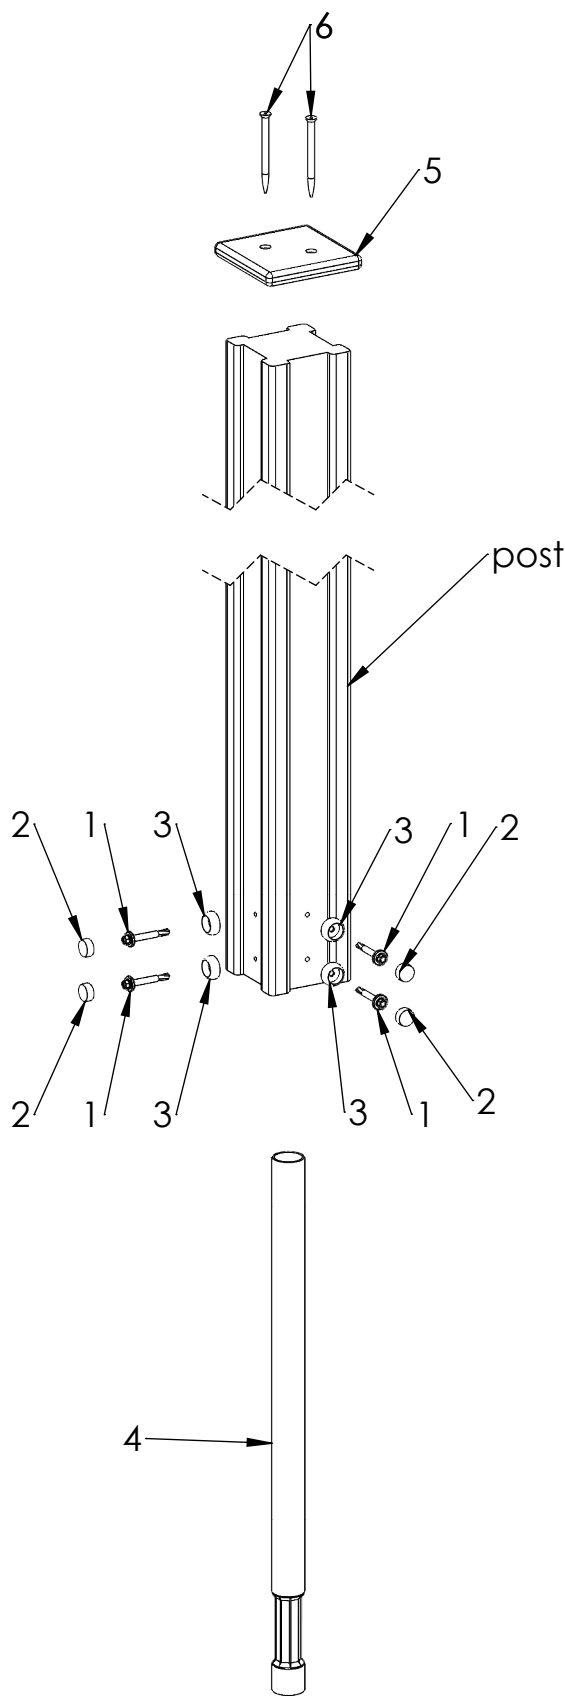

A

B

C

D

E

F

ITEM NO.	PART NUMBER
1	bolt DIN603 M10x100
2	nut cover M12
3	Washer M10 DIN7349
4	nut DIN985 M10
5	nut cover cap M12

UNLESS OTHERWISE SPECIFIED:
DIMENSIONS ARE IN MILLIMETERS
WEIGHT ARE IN KILOGRAMM

MATERIAL:

wood, metal, plastic

A4

WEIGHT:

SCALE: 1:15

SHEET 8 OF 21

ITEM NO.	PART NUMBER
1	platform 1
2	platform 2
3	platform 3
4	bolt DIN603 M10x60
5	nut DIN985 M10

UNLESS OTHERWISE SPECIFIED: DIMENSIONS ARE IN MILLIMETERS WEIGHT ARE IN KILOGRAMM		Lekplatsgrossisten.se			PART NUMBER / DWG NO.: Z011	
	NAME	SIGNATURE	DATE	REVISION	DESCRIPTION: Playhouse ARIES	
DRAWN	R.Fedotov		22.05.2017			
APPV'D						
 Tiptap OÜ Tiptap OÜ Veetorni 9, Jüri alevik, Rae vald, 75301 Harjumaa		MATERIAL: wood, metal, plastic			A4	
WEIGHT:				SCALE: 1:20		SHEET 9 OF 21

A

B

C

D

E

ITEM NO.	PART NUMBER
1	screw DIN7504K 5,5x50
2	nut cover cap M6
3	nut cover M6
4	metal ground fixing L_600
5	plastic cap 115x115
6	woodscrew 6 x 90

UNLESS OTHERWISE SPECIFIED:
DIMENSIONS ARE IN MILLIMETERS
WEIGHT ARE IN KILOGRAMM

MATERIAL: wood, metal, plastic	A4
WEIGHT:	SCALE: 1:8
	SHEET 10 OF 21

ITEM NO.	PART NUMBER
1	Corner 90°
2	bolt DIN603 M10x100
3	bolt DIN603 M10x35
4	nut cover M12
5	Washer M10 DIN7349
6	nut DIN985 M10
7	nut cover cap M12