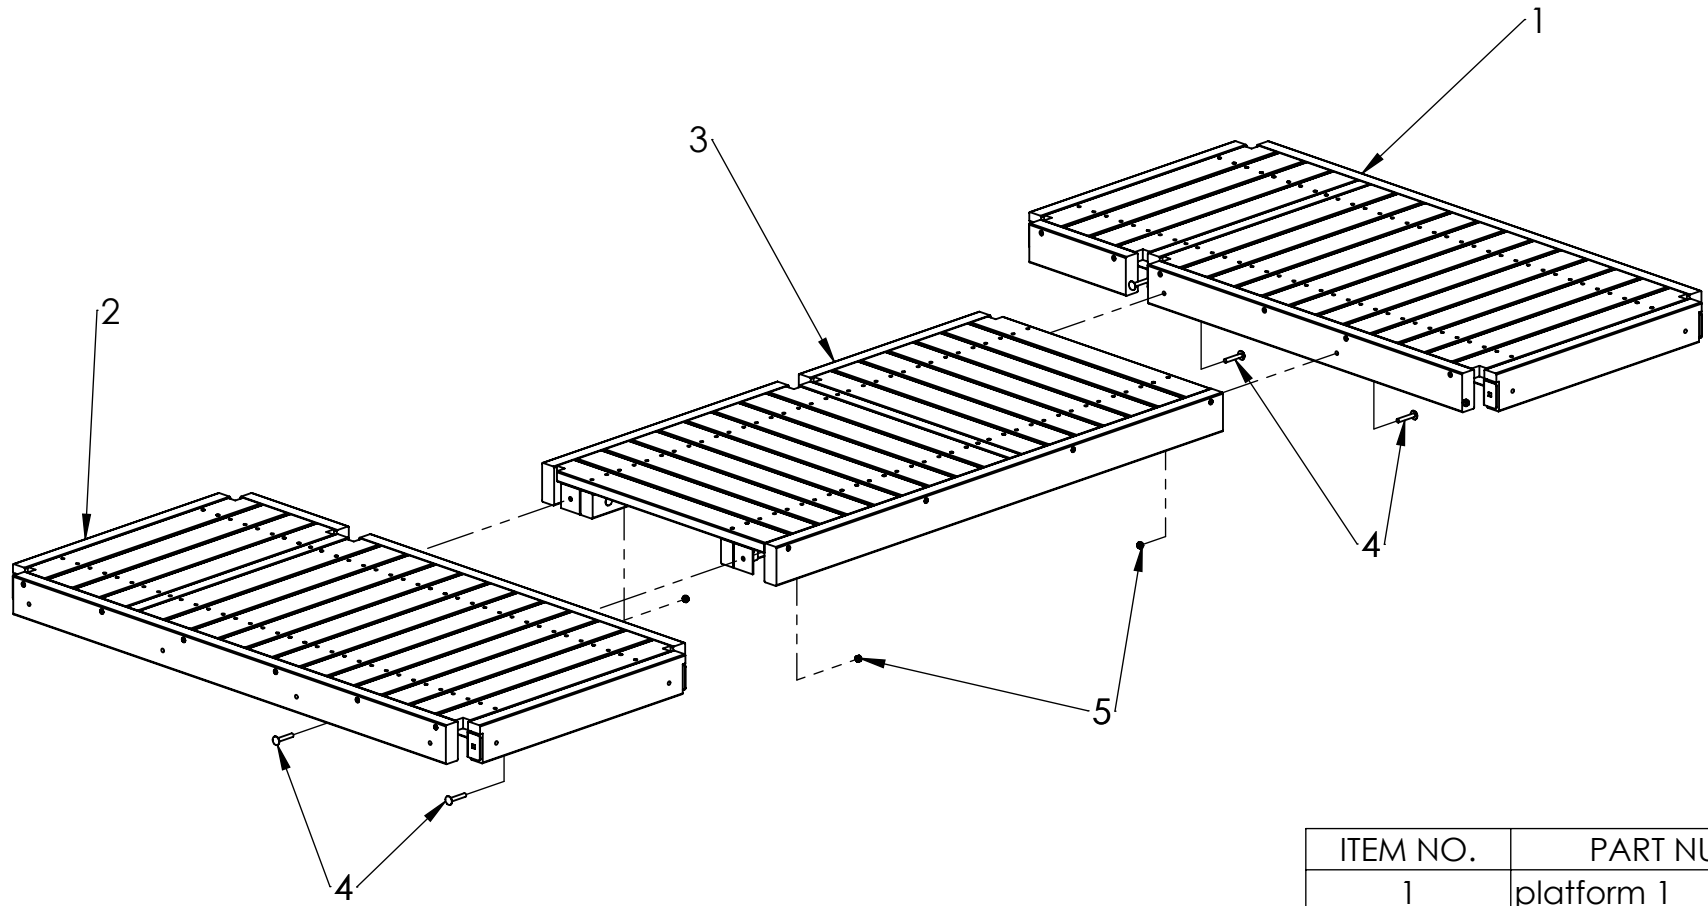

MATERIAL:

wood, metal, plastic

A4

WEIGHT:

SCALE: 1:15

SHEET 8 OF 21

ITEM NO.	PART NUMBER
1	platform 1
2	platform 2
3	platform 3
4	bolt DIN603 M10x60
5	nut DIN985 M10

UNLESS OTHERWISE SPECIFIED: DIMENSIONS ARE IN MILLIMETERS WEIGHT ARE IN KILOGRAMM		Lekplatsgrossisten.se			PART NUMBER / DWG NO.: Z011	
	NAME	SIGNATURE	DATE	REVISION	DESCRIPTION: Playhouse ARIES	
DRAWN	R.Fedotov		22.05.2017			
APPV'D						
 Tiptap OÜ Tiptap OÜ Veetorni 9, Jüri alevik, Rae vald, 75301 Harjumaa		MATERIAL: wood, metal, plastic			A4	
WEIGHT:				SCALE: 1:20		SHEET 9 OF 21