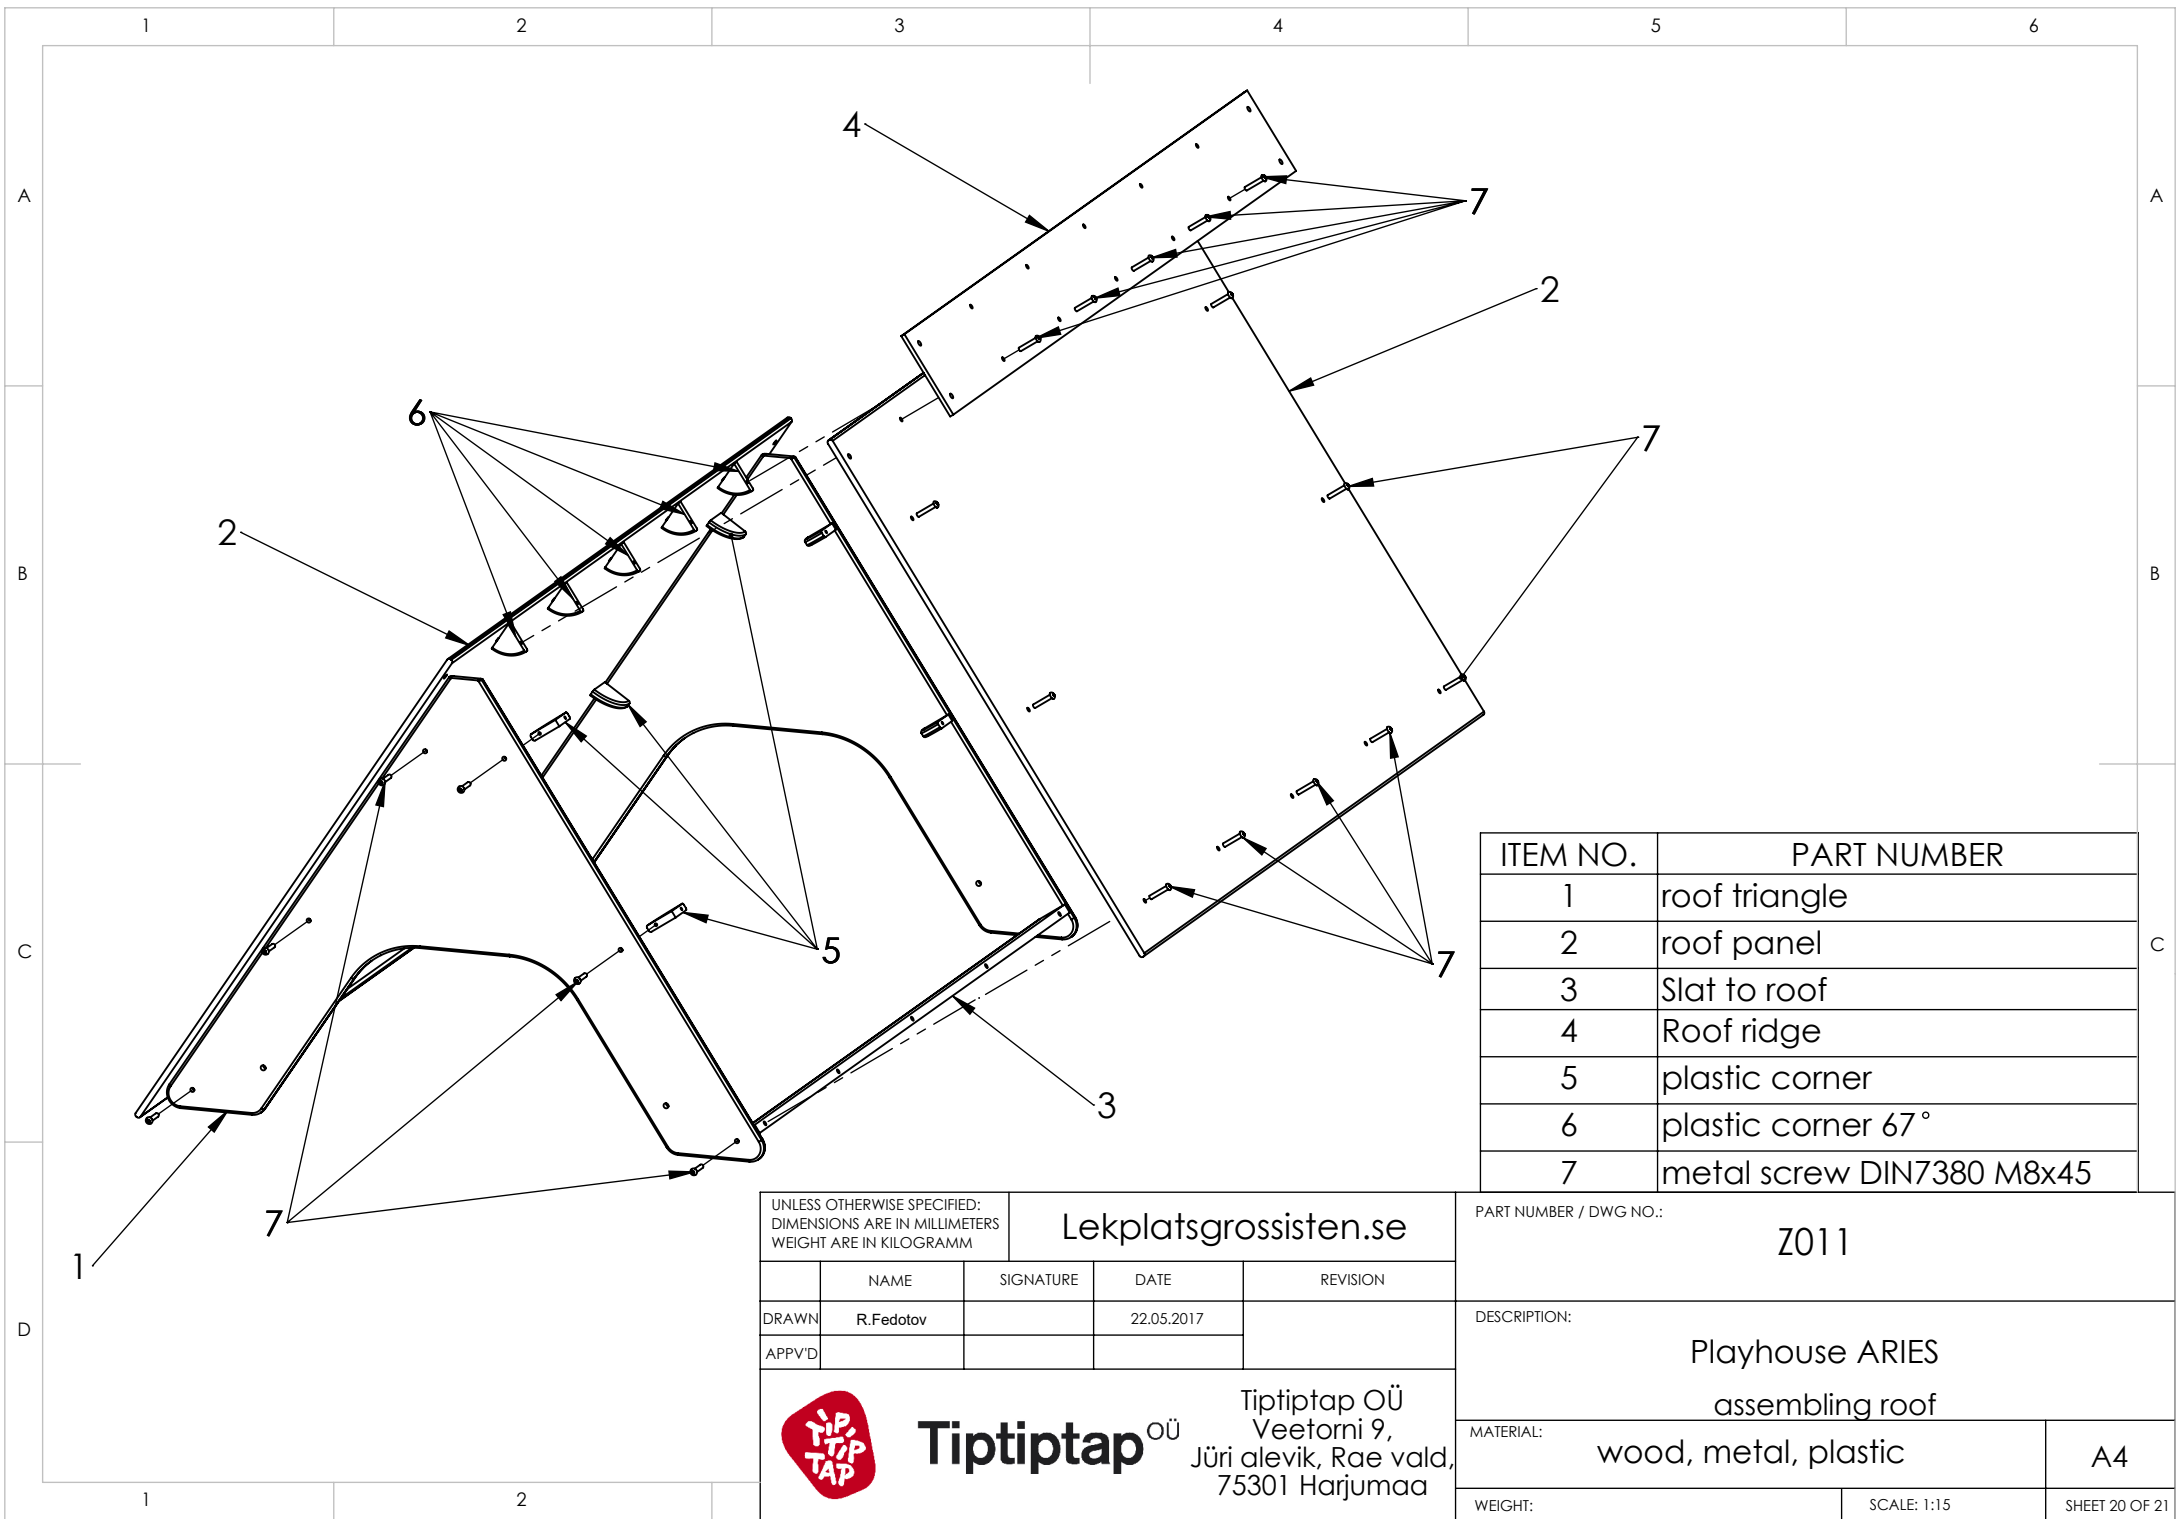

ITEM NO.	PART NUMBER
1	roof triangle
2	roof panel
3	Slat to roof
4	Roof ridge
5	plastic corner
6	plastic corner 67°
7	metal screw DIN7380 M8x45

UNLESS OTHERWISE SPECIFIED:
DIMENSIONS ARE IN MILLIMETERS
WEIGHT ARE IN KILOGRAMM

Lekplatsgrossisten.se

	NAME	SIGNATURE	DATE	REVISION
DRAWN	R.Fedotov		22.05.2017	
APPV'D				

Tiptiptap OÜ
Tiptiptap OÜ
Veetorni 9,
Jüri alevik, Rae vald,
75301 Harjumaa

PART NUMBER / DWG NO.:		Z011	
DESCRIPTION:			
Playhouse ARIES assembling roof			
MATERIAL:		wood, metal, plastic	A4
WEIGHT:		SCALE: 1:15	SHEET 20 OF 21