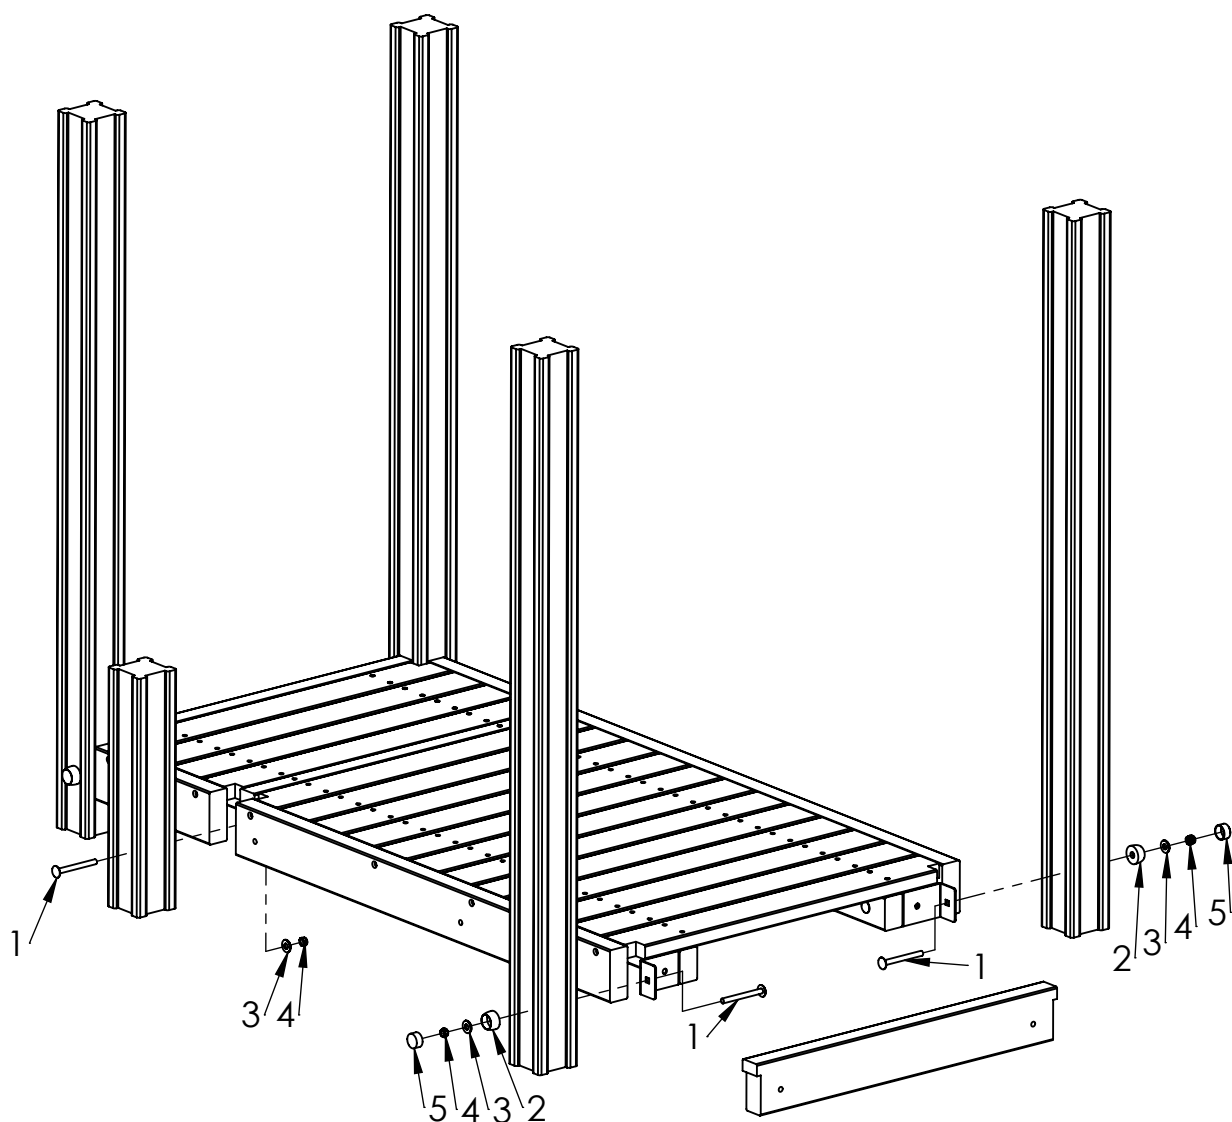

A

B

C

D

E

F

ITEM NO.	PART NUMBER
1	bolt DIN603 M10x100
2	nut cover M12
3	Washer M10 DIN7349
4	nut DIN985 M10
5	nut cover cap M12

UNLESS OTHERWISE SPECIFIED:
DIMENSIONS ARE IN MILLIMETERS
WEIGHT ARE IN KILOGRAMM