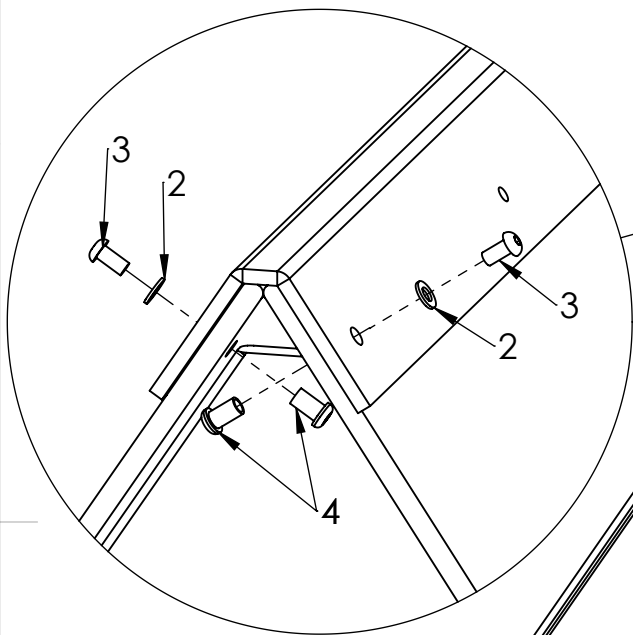

Fold roof ridge to other side
and fix with metal screw

DETAIL A
SCALE 1 : 4

Post