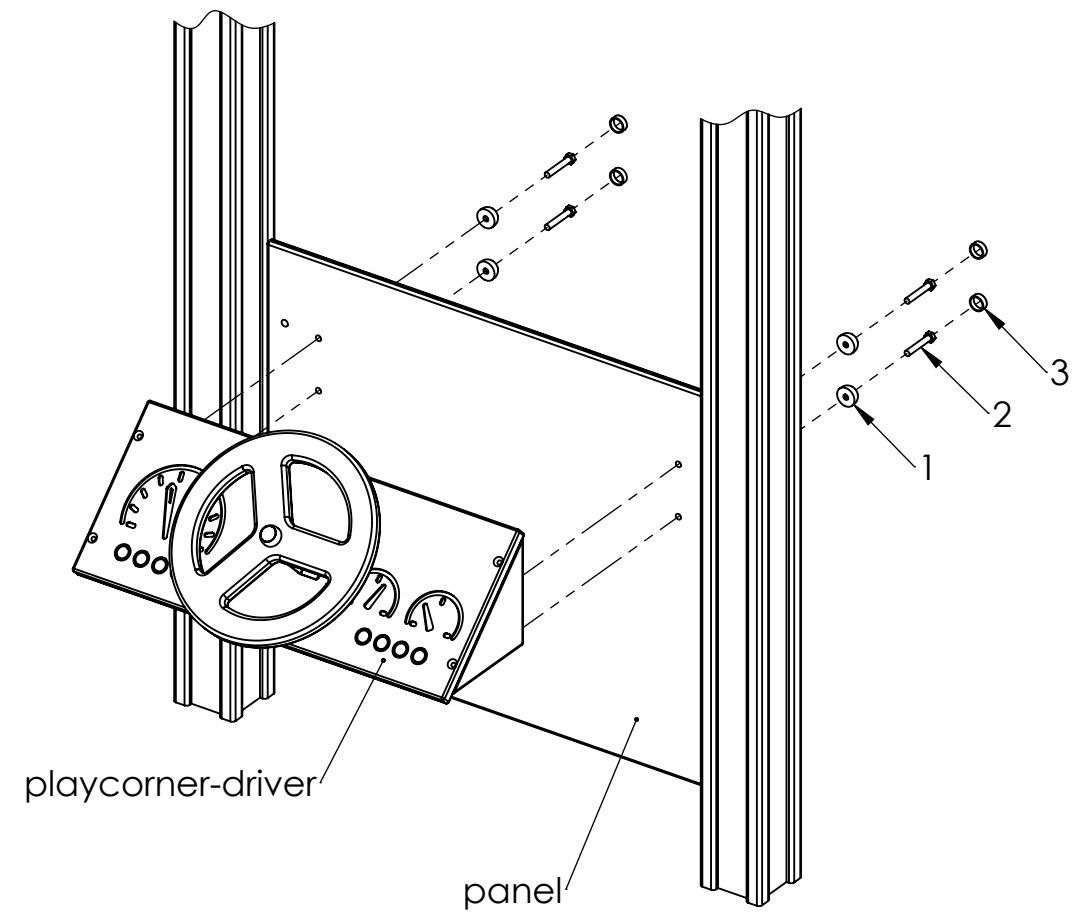

ITEM NO.	PART NUMBER
1	nut cover M8
2	bolt DIN933 M8x50
3	nut cover cap M8

UNLESS OTHERWISE SPECIFIED:
DIMENSIONS ARE IN MILLIMETERS
WEIGHT ARE IN KILOGRAMM

Lekplatsgrossisten.se

PART NUMBER / DWG NO.: Z011

	NAME	SIGNATURE	DATE	REVISION
DRAWN	R.Fedotov		22.05.2017	
APPV'D				

DESCRIPTION:
Playhouse ARIES
connecting playcorner-driver to panel

Tiptap OÜ

Tiptap OÜ
Veetorni 9,
Jüri alevik, Rae vald,
75301 Harjumaa

MATERIAL: wood, metal, plastic

A4

WEIGHT: SCALE: 1:10 SHEET 14 OF 21