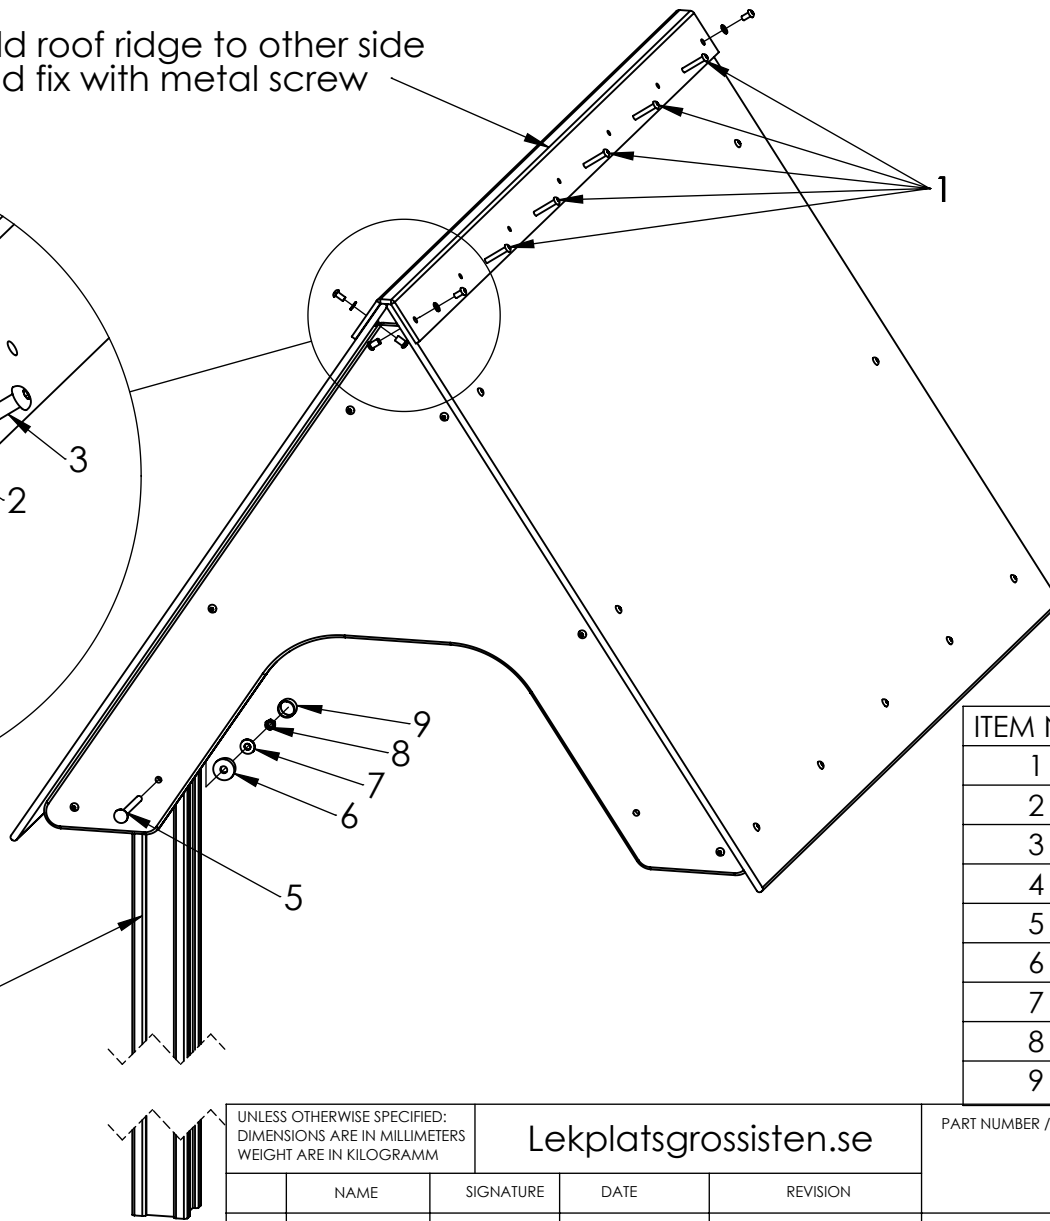

ITEM NO.	PART NUMBER
1	metal screw DIN7380 M8x45
2	washer M8 DIN125
3	metal screw DIN 7380 M8x16
4	Sleeve nut with round head M8
5	bolt DIN603 M10x120
6	nut cover M12
7	Washer M10 DIN7349
8	nut DIN985 M10
9	nut cover cap M12

UNLESS OTHERWISE SPECIFIED:
DIMENSIONS ARE IN MILLIMETERS
WEIGHT ARE IN KILOGRAMM

Lekplatsgrossisten.se

PART NUMBER / DWG NO.:

Z011

	NAME	SIGNATURE	DATE	REVISION
DRAWN	R.Fedotov		22.05.2017	
APPV'D				

DESCRIPTION:

Playhouse ARIES

Fixing roof to post

MATERIAL:

wood, metal, plastic

A4

WEIGHT:

SCALE: 1:13

SHEET 21 OF 21

Tiptaptap OÜ

Tiptaptap OÜ
Veetorni 9,
Jüri alevik, Rae vald,
75301 Harjumaa