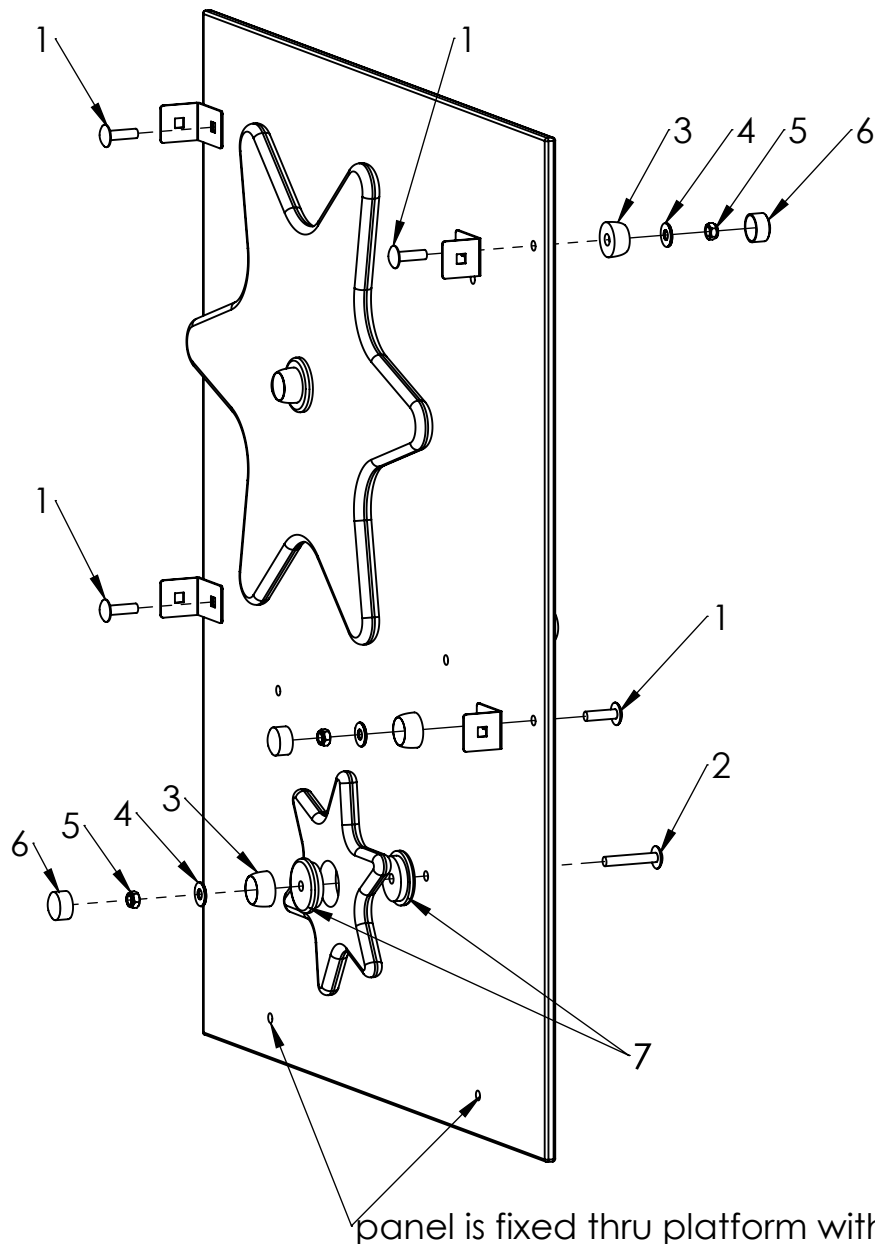

MATERIAL:

wood, metal, plastic

A4

WEIGHT:

SCALE: 1:8

SHEET 16 OF 21

A

B

C

D

E

F

ITEM NO.	PART NUMBER
1	bolt DIN603 M10x35
2	bolt DIN603 M10x60
3	nut cover M12
4	Washer M10 DIN7349
5	nut DIN985 M10
6	nut cover cap M12
7	disk Ø58 with flange

UNLESS OTHERWISE SPECIFIED:
DIMENSIONS ARE IN MILLIMETERS
WEIGHT ARE IN KILOGRAMM