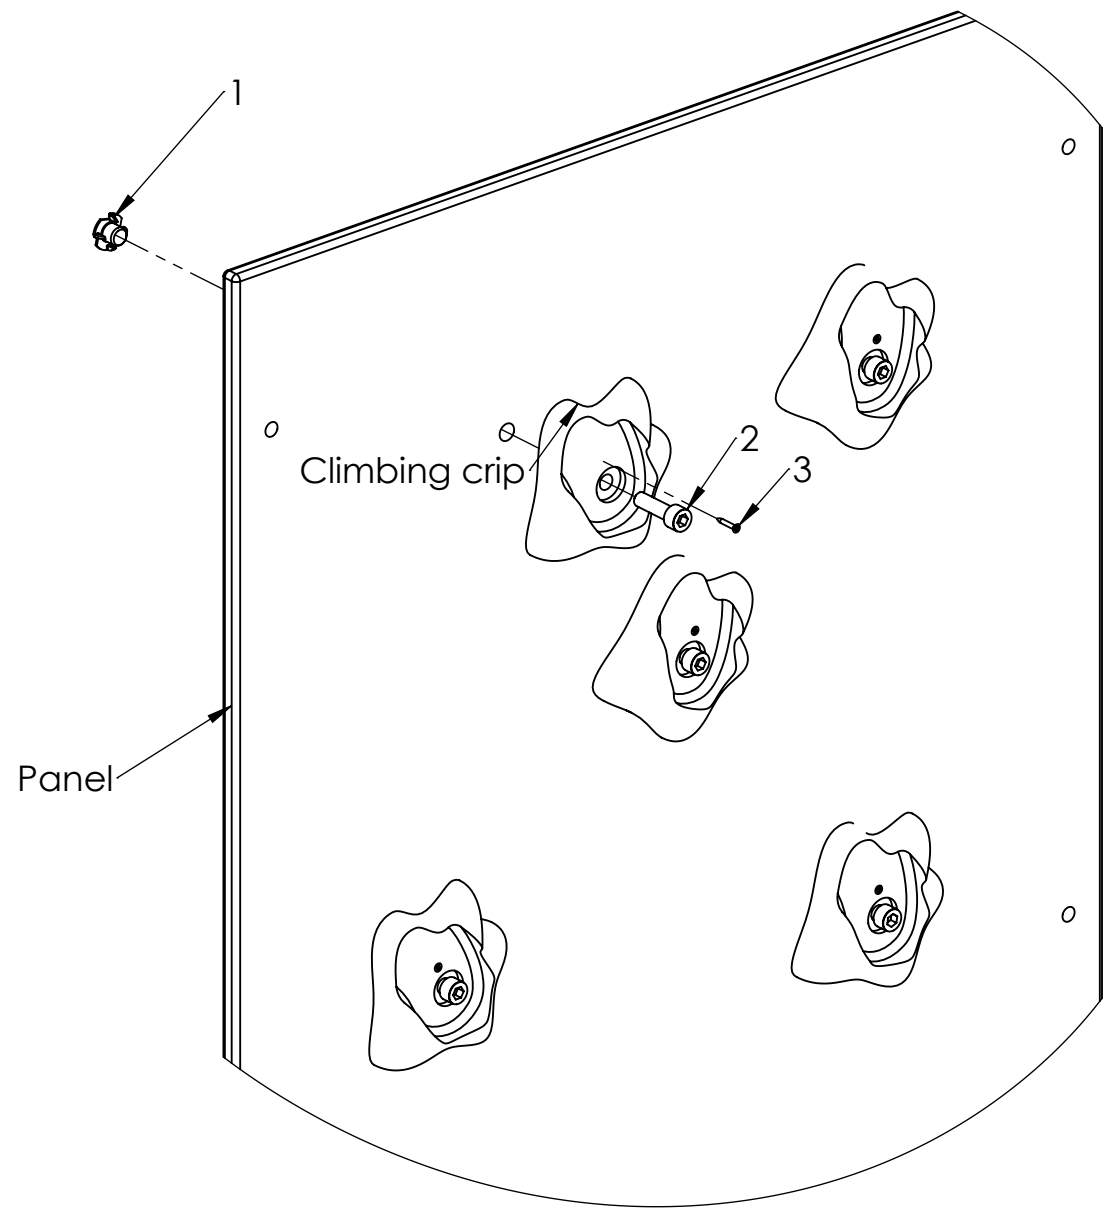

ITEM NO.	PART NUMBER
1	T-nut M10
2	bolt DIN912 M10x35
3	Woodscrew 3 x 20

UNLESS OTHERWISE SPECIFIED:
DIMENSIONS ARE IN MILLIMETERS
WEIGHT ARE IN KILOGRAMM

Lekplatsgrossisten.se

PART NUMBER / DWG NO.:

Z011

	NAME	SIGNATURE	DATE	REVISION
DRAWN	R.Fedotov		22.05.2017	
APPV'D				

DESCRIPTION:

Playhouse ARIES
assebling climbing crip to panel

Tiptaptap OÜ

Tiptaptap OÜ
Veetorni 9,
Jüri alevik, Rae vald,
75301 Harjumaa

MATERIAL:

wood, metal, plastic

A4

WEIGHT:

SCALE: 1:5

SHEET 15 OF 21