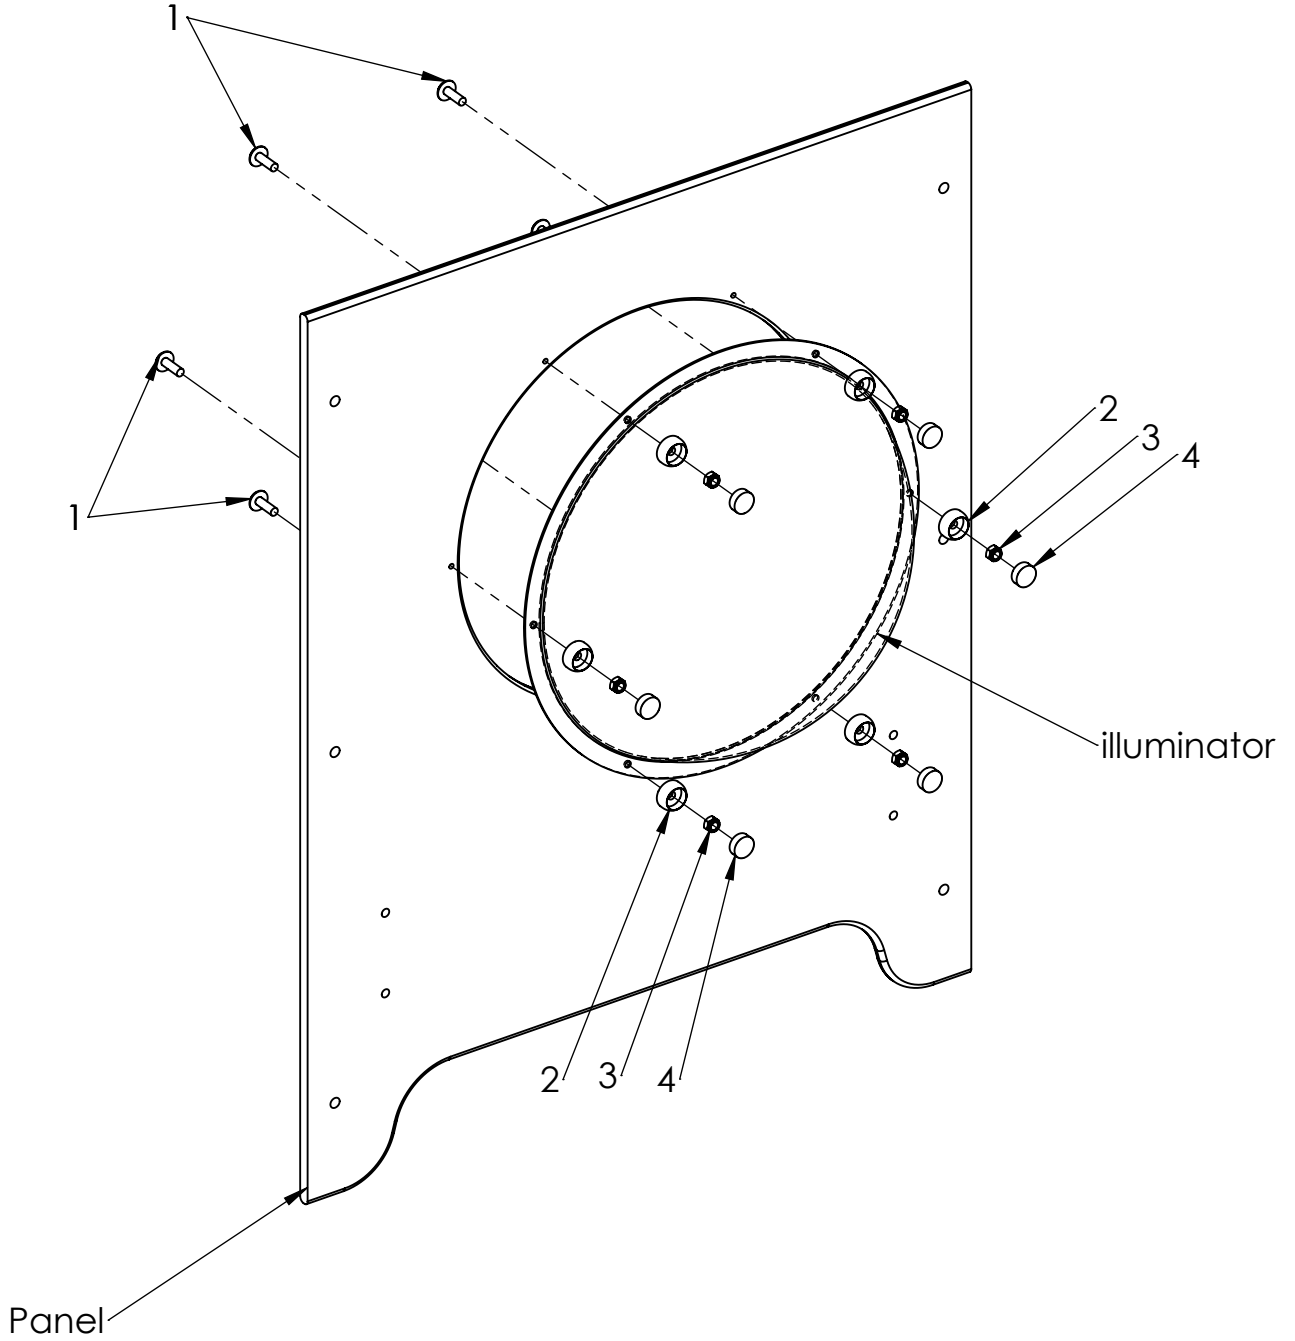

A

B

C

D

E

F

ITEM NO.	PART NUMBER
1	bolt DIN603 M8x25
2	nut cover M8
3	nut DIN985 M8
4	nut cover cap M8

UNLESS OTHERWISE SPECIFIED:
DIMENSIONS ARE IN MILLIMETERS
WEIGHT ARE IN KILOGRAMM

Lekplatsgrossisten.se

PART NUMBER / DWG NO.:

Z011

	NAME	SIGNATURE	DATE	REVISION
DRAWN	R.Fedotov		22.05.2017	
APPV'D				

DESCRIPTION:

Playhouse ARIES
Connecting illuminator to panel

Tiptaptap OÜ

Tiptaptap OÜ
Veetorni 9,
Jüri alevik, Rae vald,
75301 Harjumaa

MATERIAL:

wood, metal, plastic

A4

WEIGHT:

SCALE: 1:7

SHEET 12 OF 21