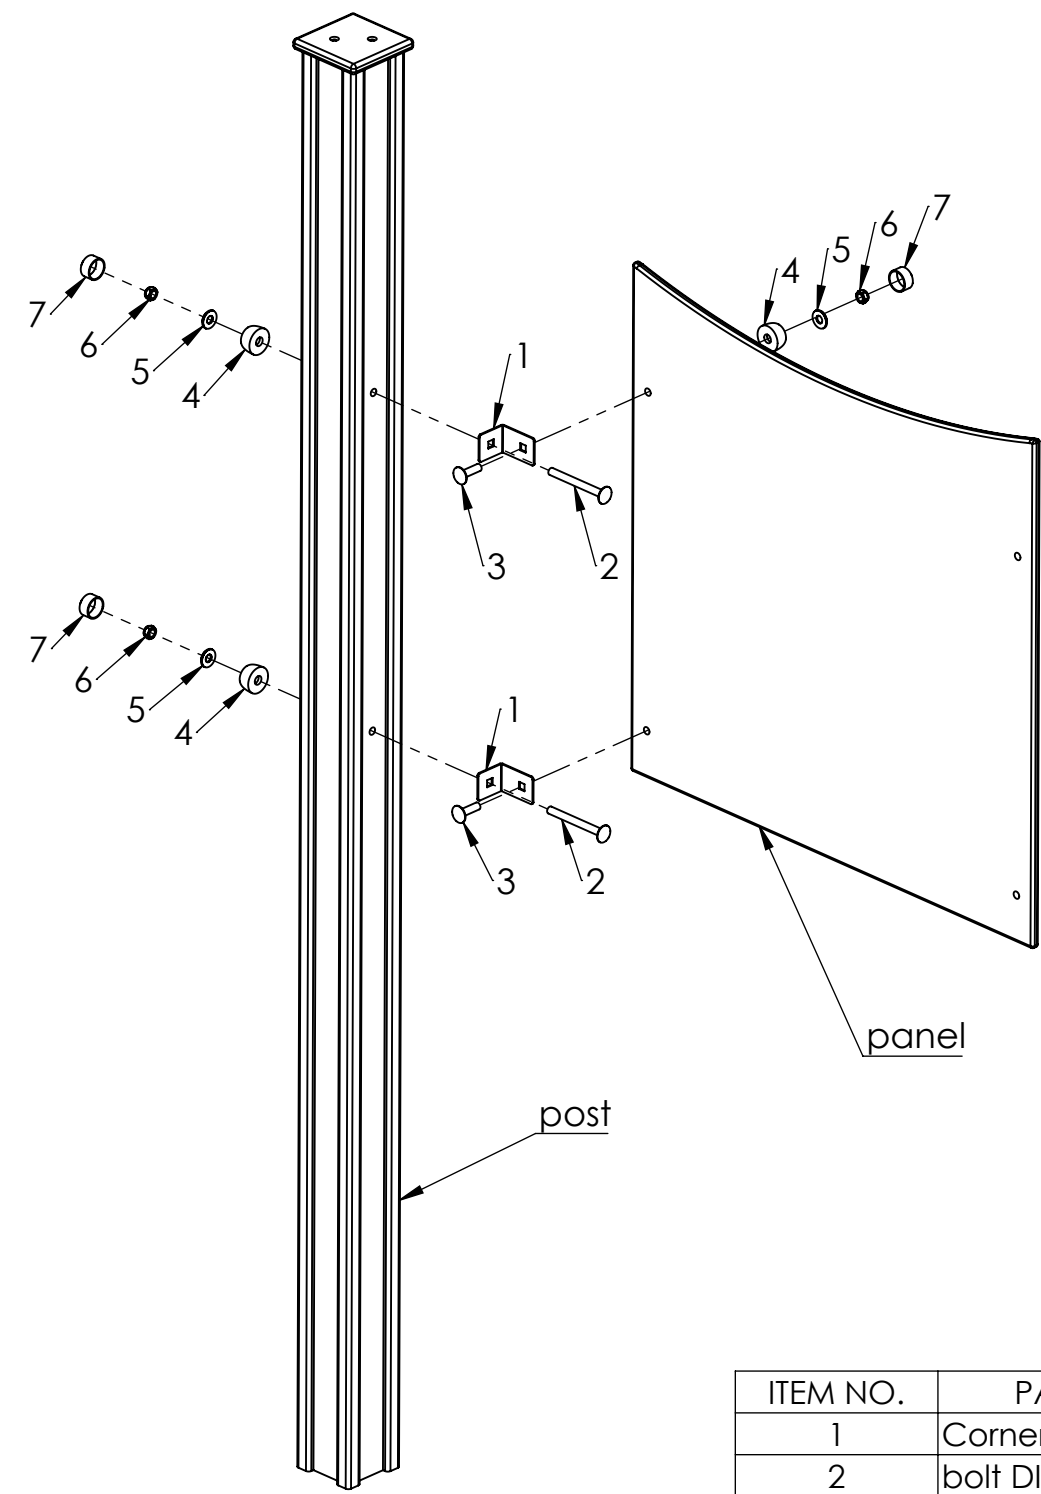

MATERIAL: wood, metal, plastic	A4
WEIGHT:	SCALE: 1:8
	SHEET 10 OF 21

ITEM NO.	PART NUMBER
1	Corner 90°
2	bolt DIN603 M10x100
3	bolt DIN603 M10x35
4	nut cover M12
5	Washer M10 DIN7349
6	nut DIN985 M10
7	nut cover cap M12