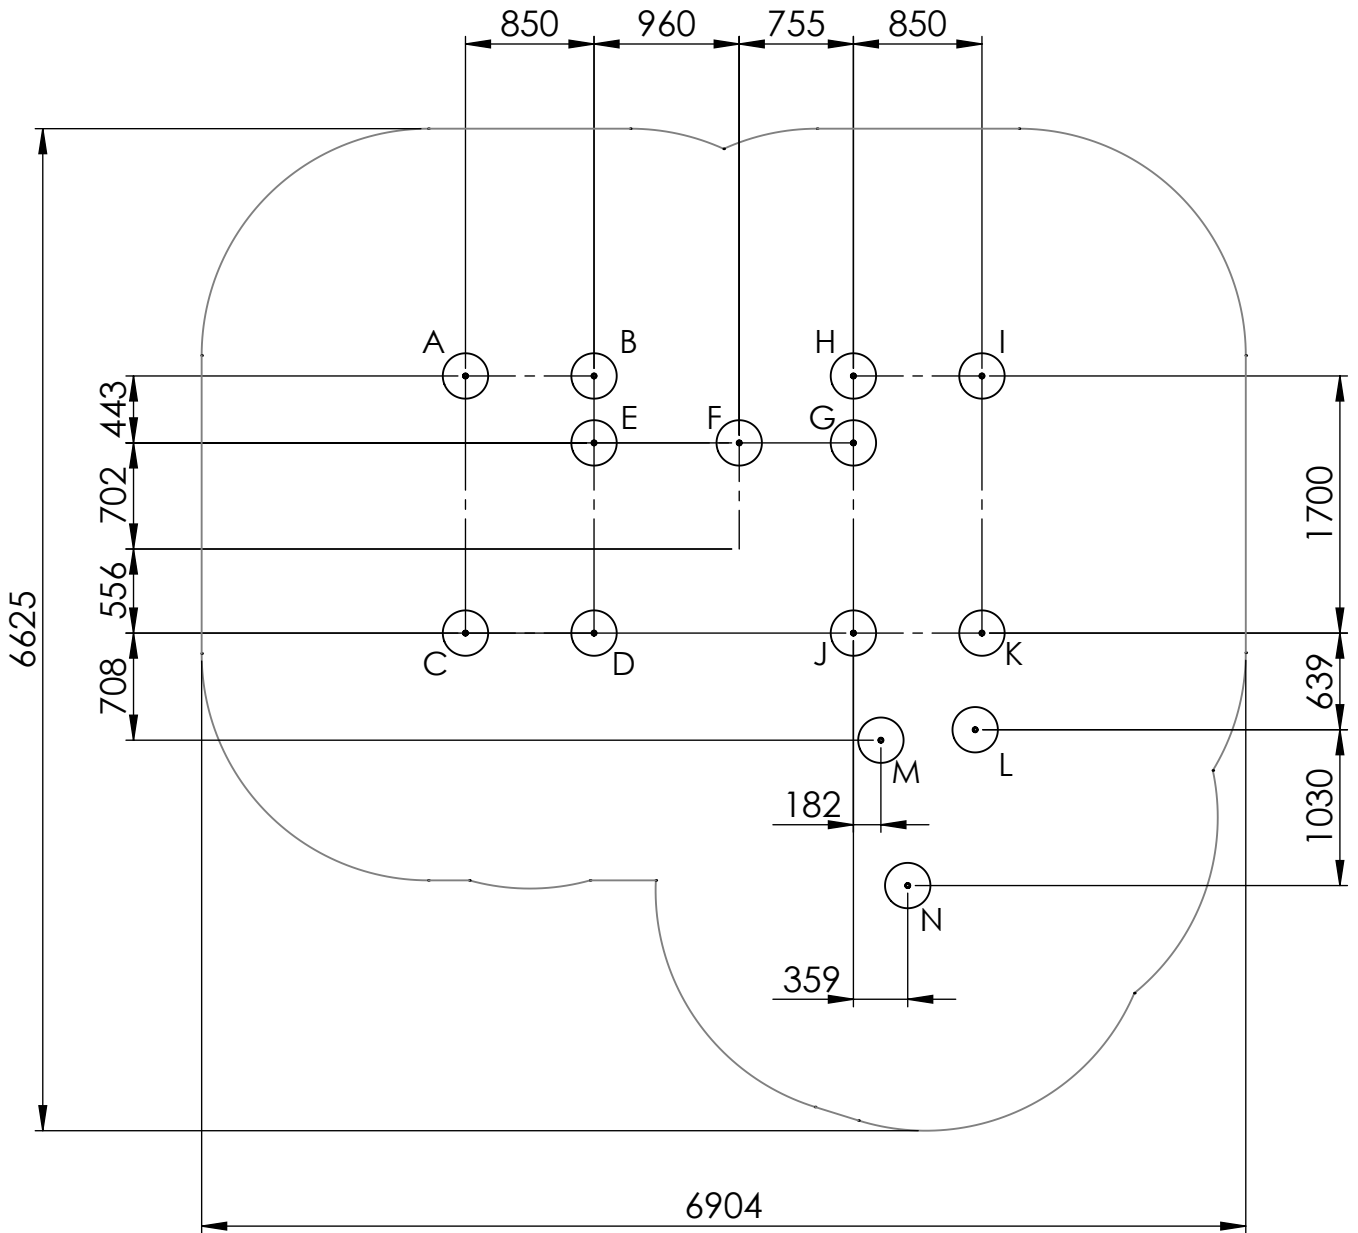

Foundation

A

B

C

D

E

F

UNLESS OTHERWISE SPECIFIED:
DIMENSIONS ARE IN MILLIMETERS
WEIGHT ARE IN KILOGRAMM

Lekplatsgrossisten.se

PART NUMBER / DWG NO.:

Z011

	NAME	SIGNATURE	DATE	REVISION
DRAWN	R.Fedotov		22.05.2017	
APPV'D				

DESCRIPTION:

Playhouse ARIES

Tiptap OÜ

Tiptap OÜ
Veetorni 9,
Jüri alevik, Rae vald,
75301 Harjumaa

MATERIAL:

wood, metal, plastic

A4

WEIGHT:

SCALE: 1:50

SHEET 4 OF 21