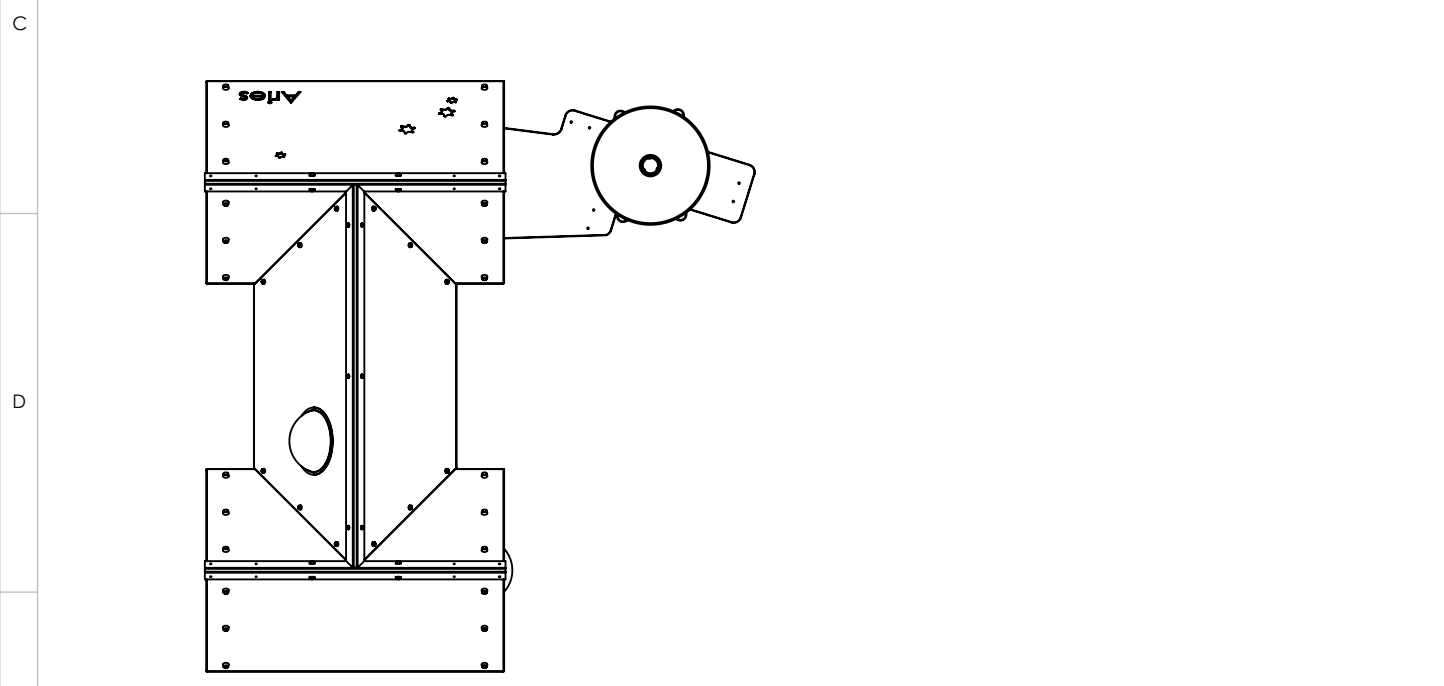

UNLESS OTHERWISE SPECIFIED: DIMENSIONS ARE IN MILLIMETERS WEIGHT ARE IN KILOGRAMM		Lekplatsgrossisten.se			PART NUMBER / DWG NO.: Z011	
NAME	SIGNATURE	DATE	REVISION	DESCRIPTION: Playhouse ARIES		
DRAWN R.Fedotov		22.05.2017				
APPV'D				MATERIAL: wood, metal, plastic		A4
Tiptaptap OÜ Tiptaptap OÜ Veetorni 9, Jüri alevik, Rae vald, 75301 Harjumaa				WEIGHT:	SCALE: 1:100	SHEET 5 OF 21