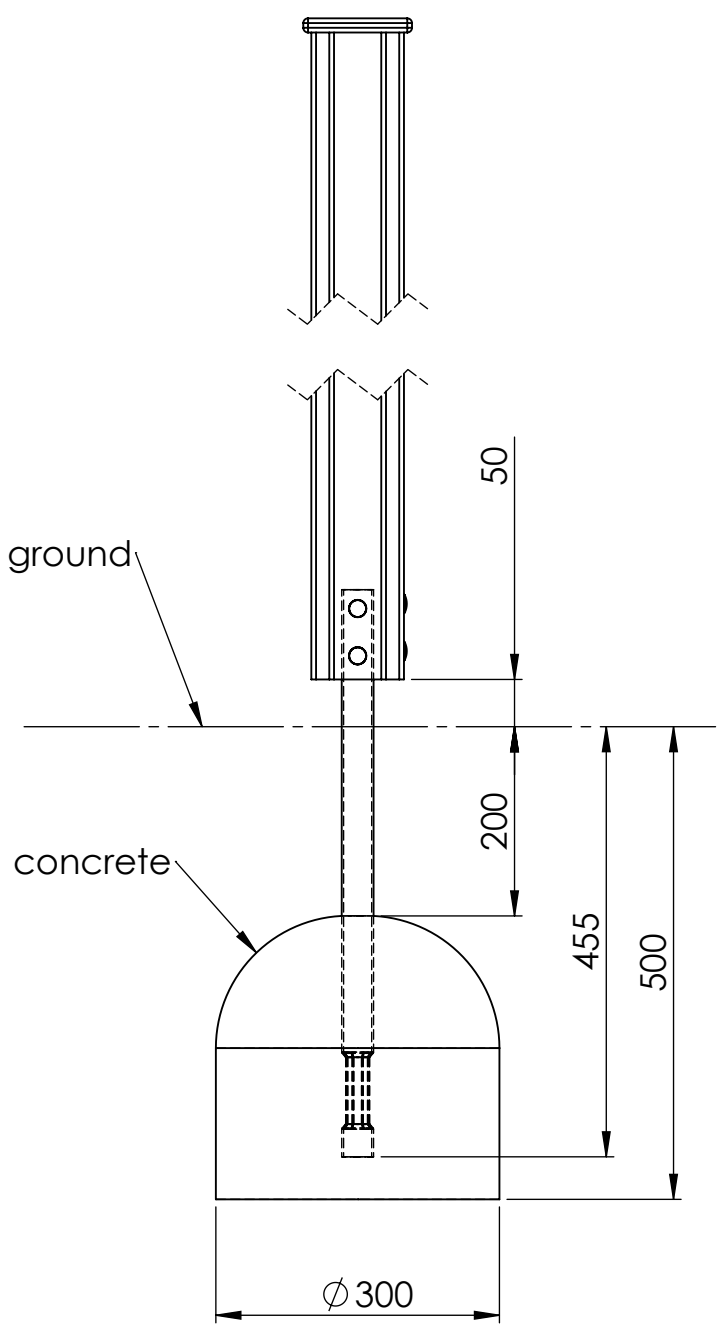

A

B

C

D

E

F

ITEM NO.	PART NUMBER
1	bolt DIN603 M10x100
2	nut cover M12
3	Washer M10 DIN7349
4	nut DIN985 M10
5	nut cover cap M12

UNLESS OTHERWISE SPECIFIED:
DIMENSIONS ARE IN MILLIMETERS
WEIGHT ARE IN KILOGRAMM

MATERIAL:

wood, metal, plastic

A4

WEIGHT:

SCALE: 1:15

SHEET 8 OF 21

ITEM NO.	PART NUMBER
1	platform 1
2	platform 2
3	platform 3
4	bolt DIN603 M10x60
5	nut DIN985 M10

UNLESS OTHERWISE SPECIFIED: DIMENSIONS ARE IN MILLIMETERS WEIGHT ARE IN KILOGRAMM		Lekplatsgrossisten.se			PART NUMBER / DWG NO.: Z011	
	NAME	SIGNATURE	DATE	REVISION	DESCRIPTION: Playhouse ARIES	
DRAWN	R.Fedotov		22.05.2017			
APPV'D						
 Tiptap OÜ Tiptap OÜ Veetorni 9, Jüri alevik, Rae vald, 75301 Harjumaa		MATERIAL: wood, metal, plastic			A4	
WEIGHT:				SCALE: 1:20		SHEET 9 OF 21

A

B

C

D

E

ITEM NO.	PART NUMBER
1	screw DIN7504K 5,5x50
2	nut cover cap M6
3	nut cover M6
4	metal ground fixing L_600
5	plastic cap 115x115
6	woodscrew 6 x 90

UNLESS OTHERWISE SPECIFIED:
DIMENSIONS ARE IN MILLIMETERS
WEIGHT ARE IN KILOGRAMM

MATERIAL: wood, metal, plastic	A4
WEIGHT:	SCALE: 1:8
	SHEET 10 OF 21

ITEM NO.	PART NUMBER
1	Corner 90°
2	bolt DIN603 M10x100
3	bolt DIN603 M10x35
4	nut cover M12
5	Washer M10 DIN7349
6	nut DIN985 M10
7	nut cover cap M12