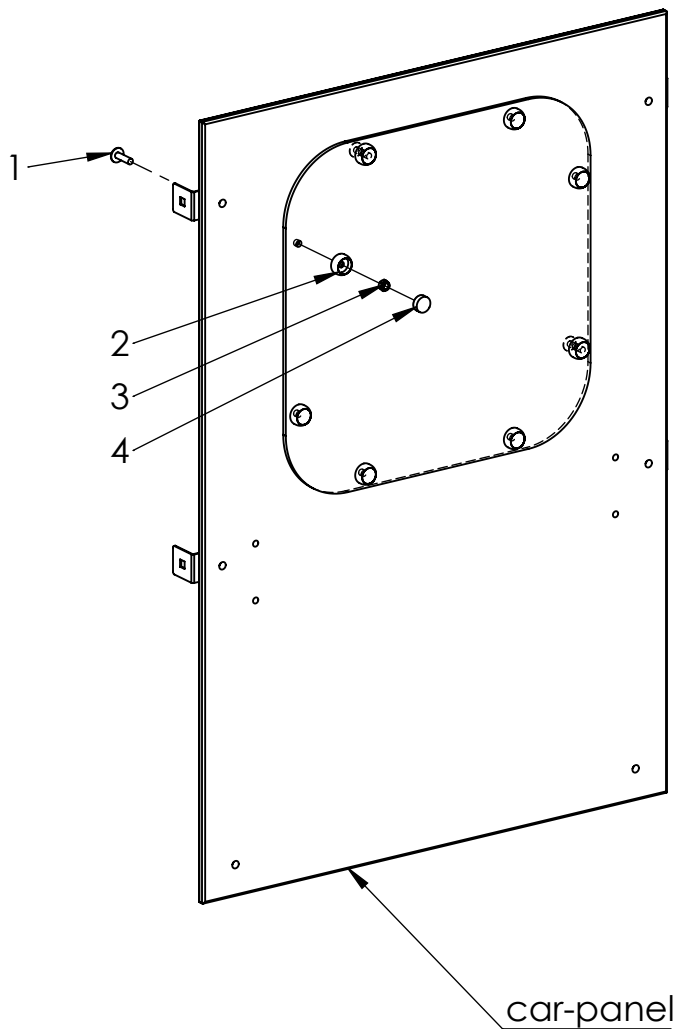

C

D

E

F

ITEM NO.	PART NUMBER
1	bolt DIN603 M8x30
2	nut cover M8
3	nut DIN985 M8
4	nut cover cap M8

UNLESS OTHERWISE SPECIFIED:
DIMENSIONS ARE IN MILLIMETERS
WEIGHT ARE IN KILOGRAMM

Lekplatsgrossisten.se

PART NUMBER / DWG NO.: