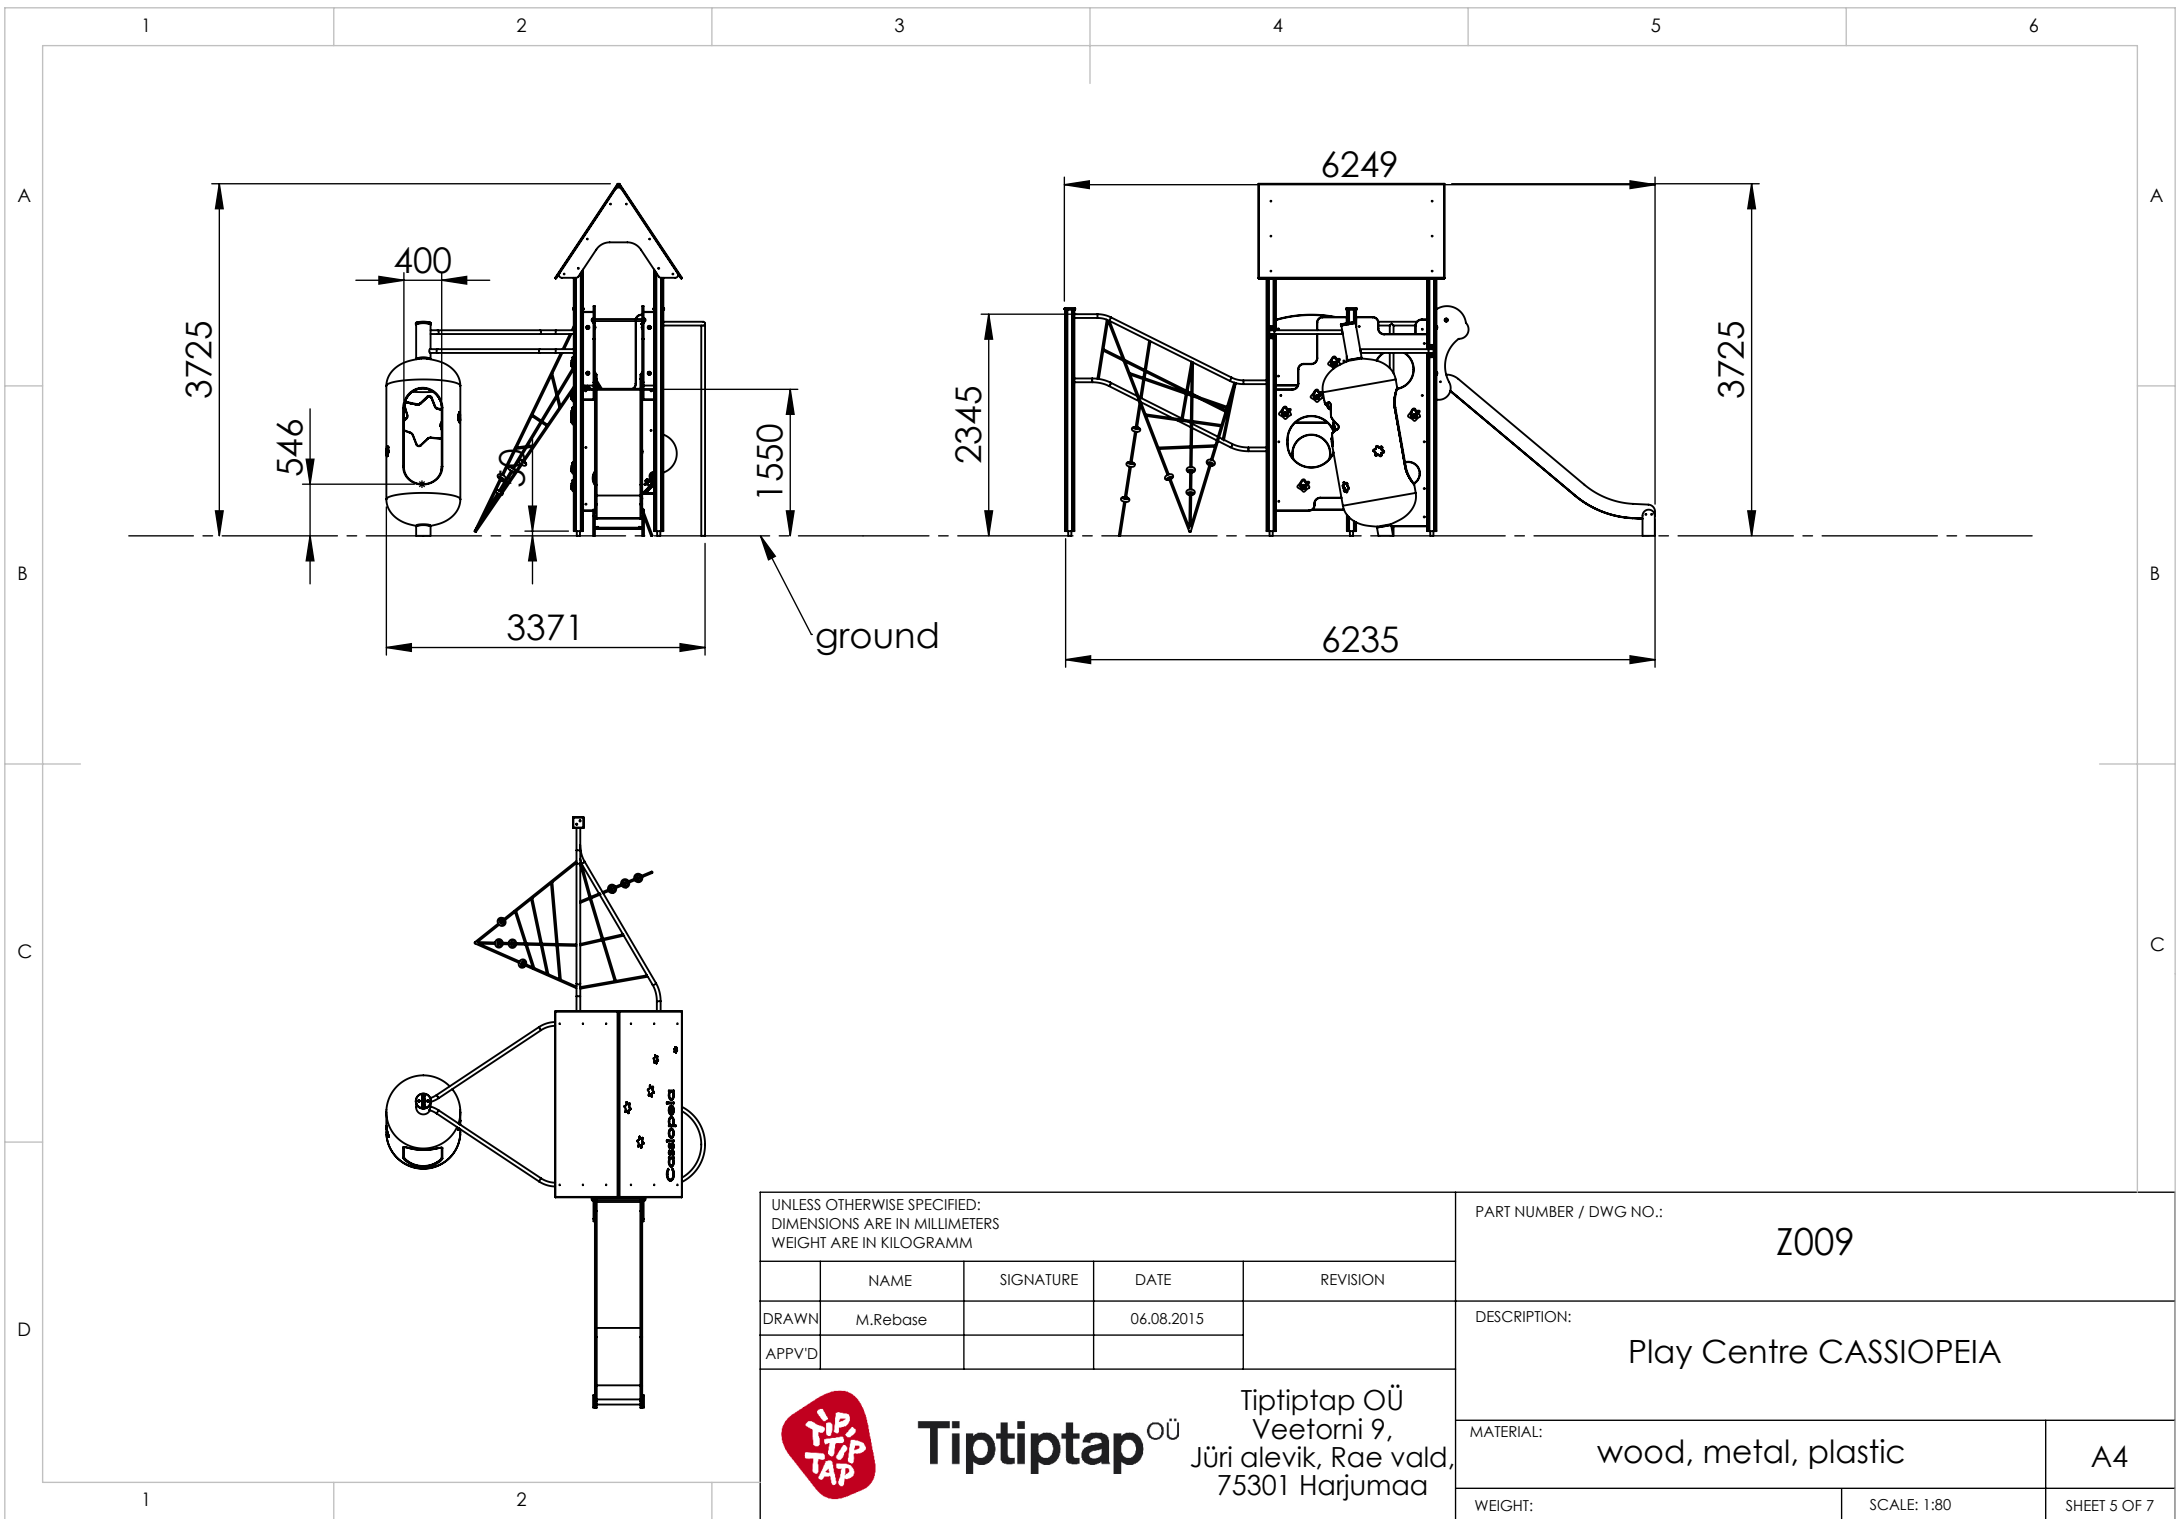

A4

WEIGHT:

SCALE: 1:60

SHEET 4 OF 7

UNLESS OTHERWISE SPECIFIED:  
 DIMENSIONS ARE IN MILLIMETERS  
 WEIGHT ARE IN KILOGRAMM

PART NUMBER / DWG NO.:  
**Z009**

	NAME	SIGNATURE	DATE	REVISION
DRAWN	M.Rebase		06.08.2015	
APPV'D				

UNLESS OTHERWISE SPECIFIED:  
DIMENSIONS ARE IN MILLIMETERS  
WEIGHT ARE IN KILOGRAMM

PART NUMBER / DWG NO.:  
**Z009**

	NAME	SIGNATURE	DATE	REVISION
DRAWN	M.Rebase		06.08.2015	
APPV'D				

DESCRIPTION:  
**Play Centre CASSIOPEIA**