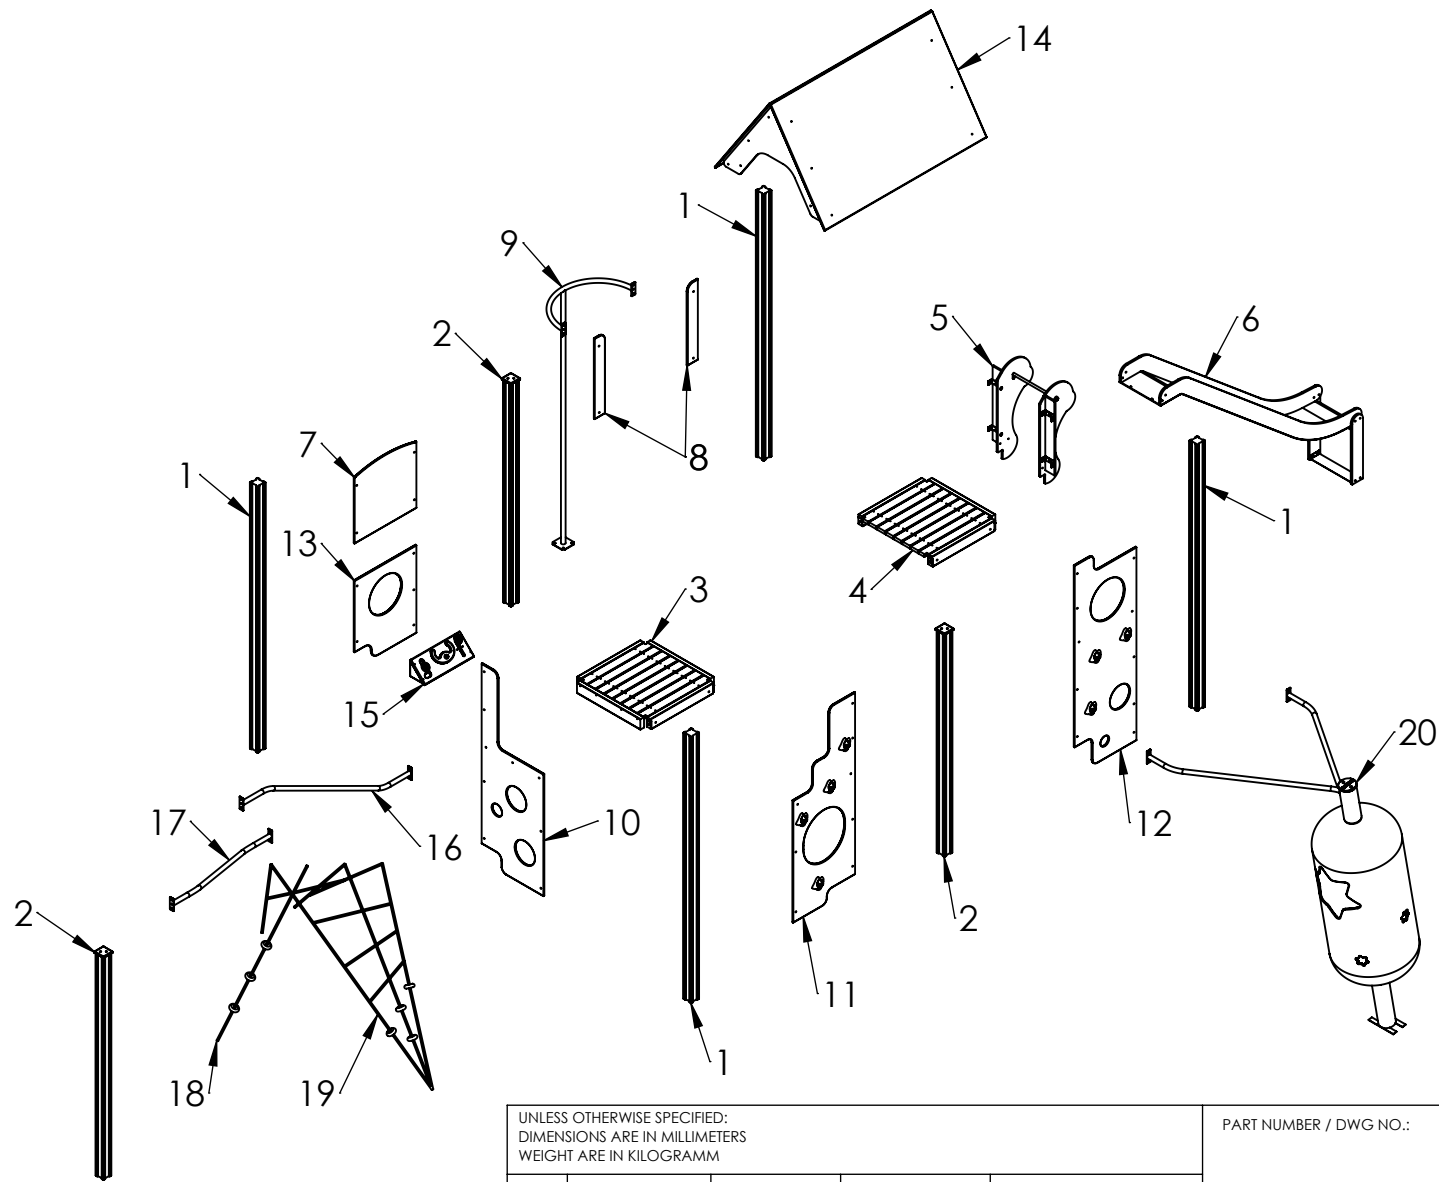

UNLESS OTHERWISE SPECIFIED:
DIMENSIONS ARE IN MILLIMETERS
WEIGHT ARE IN KILOGRAMM

PART NUMBER / DWG NO.:
Z009

	NAME	SIGNATURE	DATE	REVISION
DRAWN	M.Rebase		06.08.2015	
APPV'D				

DESCRIPTION:
Play Centre CASSIOPEIA

Tiptaptap OÜ
Tiptaptap OÜ
Veetorni 9,
Jüri alevik, Rae vald,
75301 Harjumaa

MATERIAL:	wood, metal, plastic	A4
WEIGHT:	SCALE: 1:65	SHEET 6 OF 7