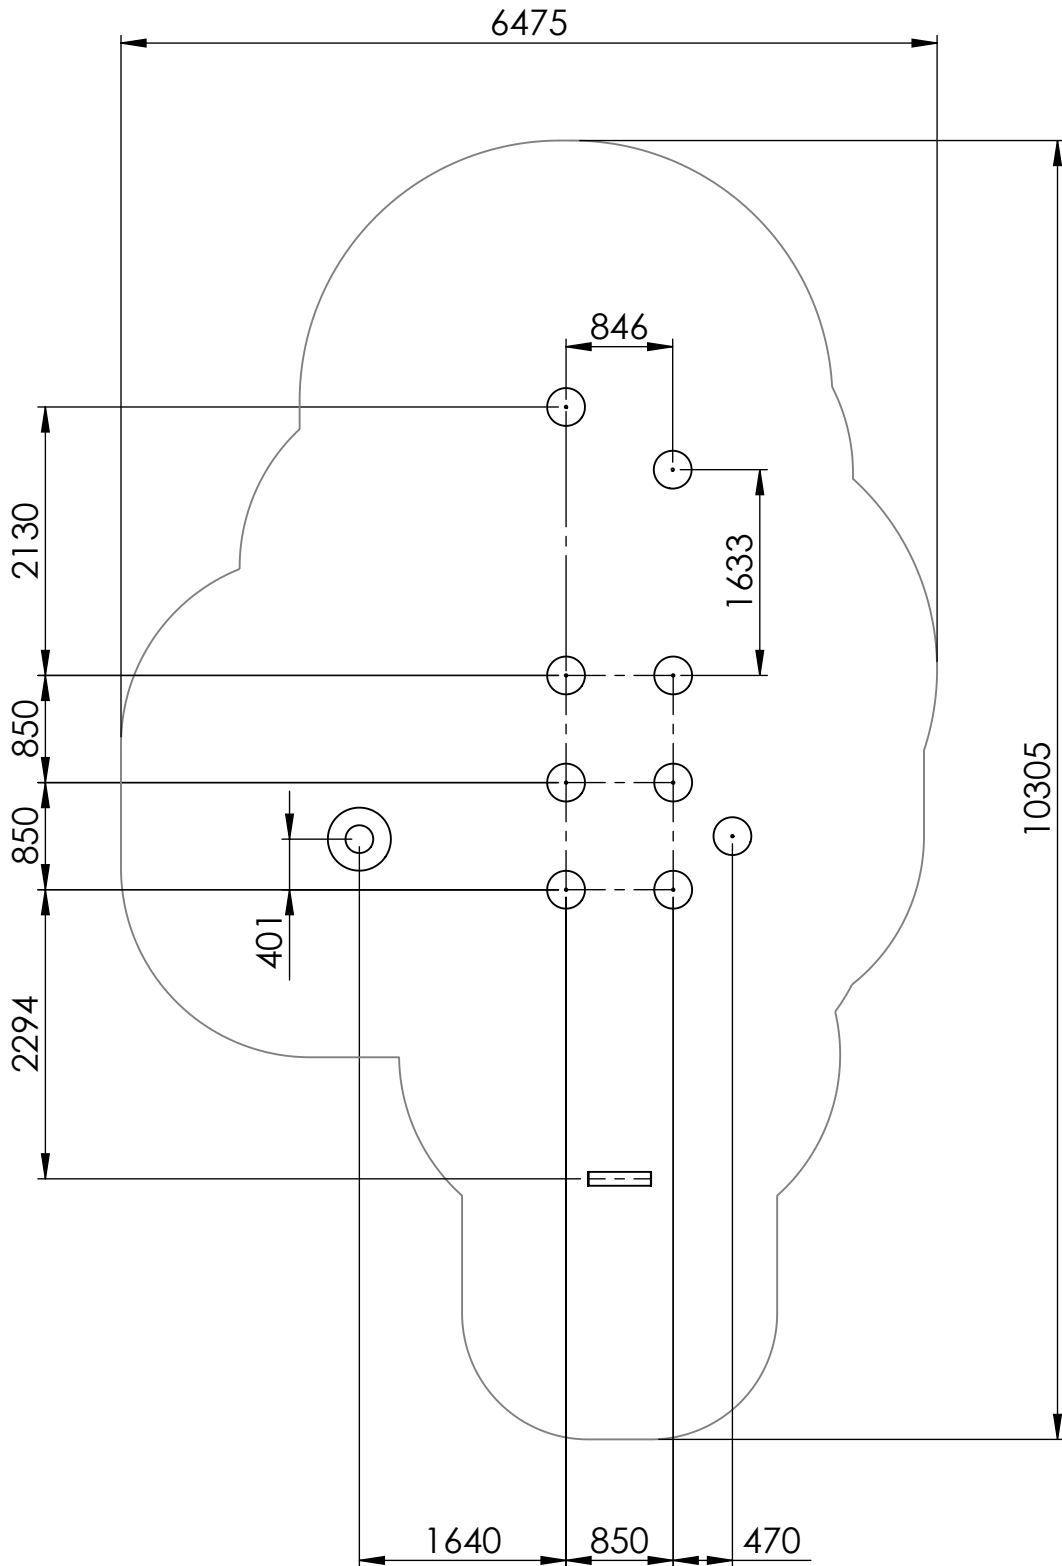

A

B

C

D

E

F

UNLESS OTHERWISE SPECIFIED:  
DIMENSIONS ARE IN MILLIMETERS  
WEIGHT ARE IN KILOGRAMM

PART NUMBER / DWG NO.:

# foundation

A

B

C

D

E

UNLESS OTHERWISE SPECIFIED:  
DIMENSIONS ARE IN MILLIMETERS  
WEIGHT ARE IN KILOGRAMM

PART NUMBER / DWG NO.:

A4

WEIGHT:

SCALE: 1:60

SHEET 4 OF 7

UNLESS OTHERWISE SPECIFIED:  
 DIMENSIONS ARE IN MILLIMETERS  
 WEIGHT ARE IN KILOGRAMM

PART NUMBER / DWG NO.:  
**Z009**

	NAME	SIGNATURE	DATE	REVISION
DRAWN	M.Rebase		06.08.2015	
APPV'D				

UNLESS OTHERWISE SPECIFIED:  
DIMENSIONS ARE IN MILLIMETERS  
WEIGHT ARE IN KILOGRAMM

PART NUMBER / DWG NO.:  
**Z009**

	NAME	SIGNATURE	DATE	REVISION
DRAWN	M.Rebase		06.08.2015	
APPV'D				

DESCRIPTION:  
**Play Centre CASSIOPEIA**