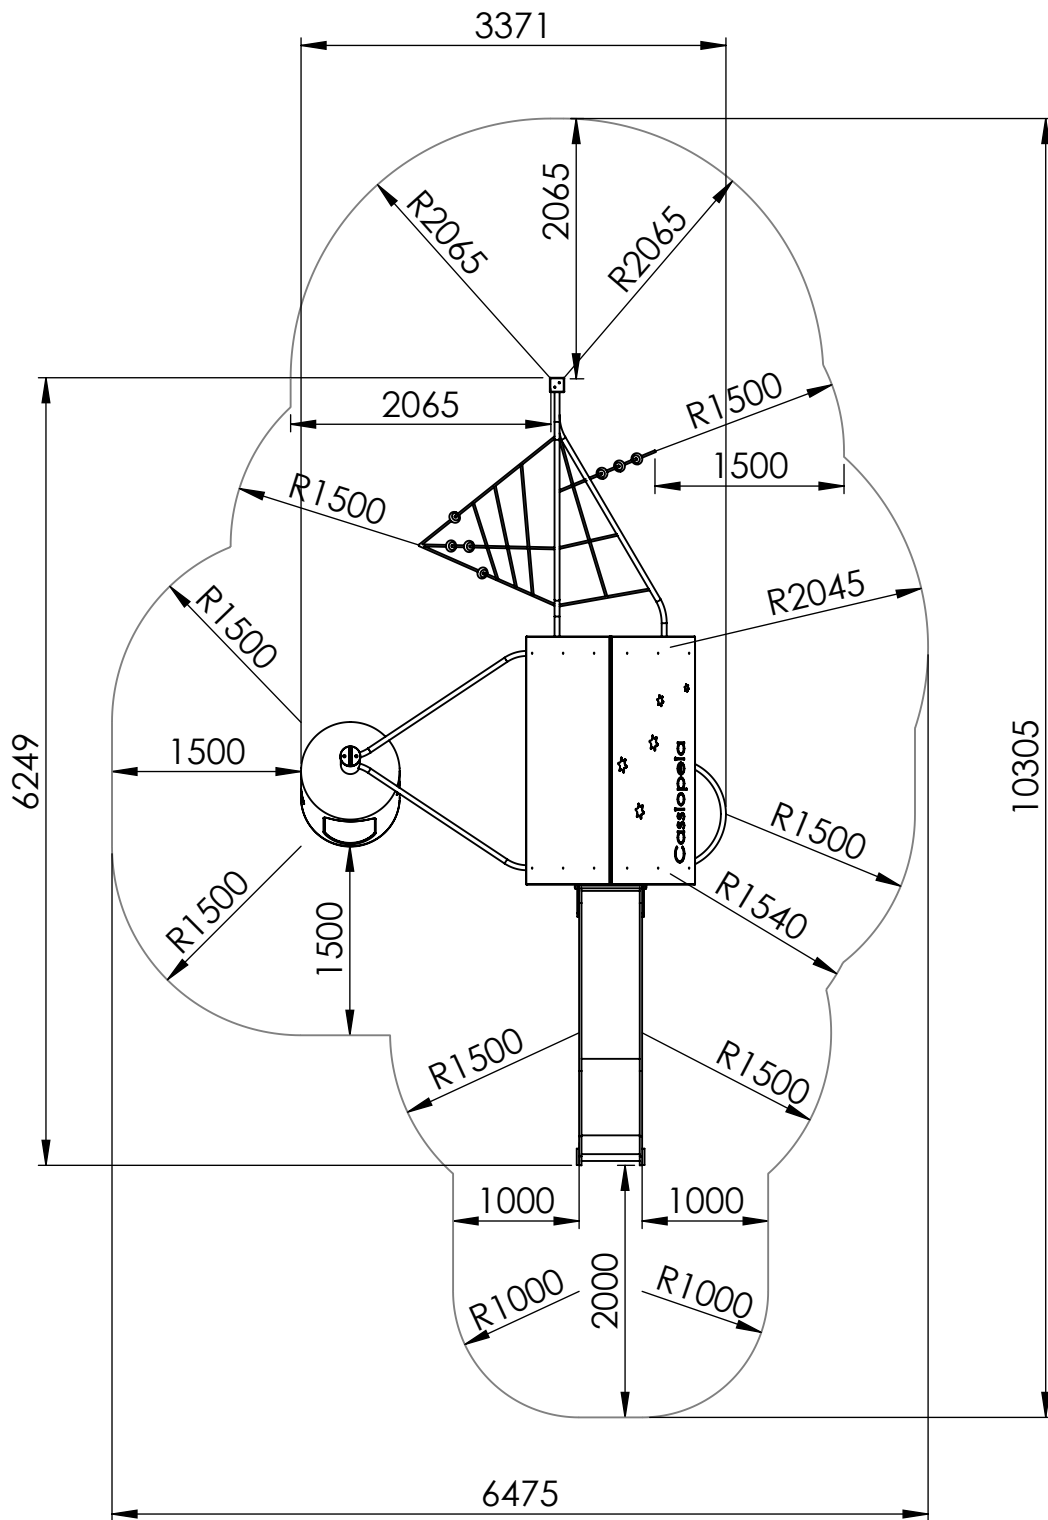

safety area

UNLESS OTHERWISE SPECIFIED:
DIMENSIONS ARE IN MILLIMETERS
WEIGHT ARE IN KILOGRAMM

PART NUMBER / DWG NO.:

Z009

	NAME	SIGNATURE	DATE	REVISION
DRAWN	M.Rebase		06.08.2015	
APPV'D				

DESCRIPTION:

Play Centre CASSIOPEIA

Tiptap OÜ

Tiptap OÜ
Veetorni 9,
Jüri alevik, Rae vald,
75301 Harjumaa

MATERIAL:

wood, metal, plastic

A4

WEIGHT:

SCALE: 1:60

SHEET 3 OF 7