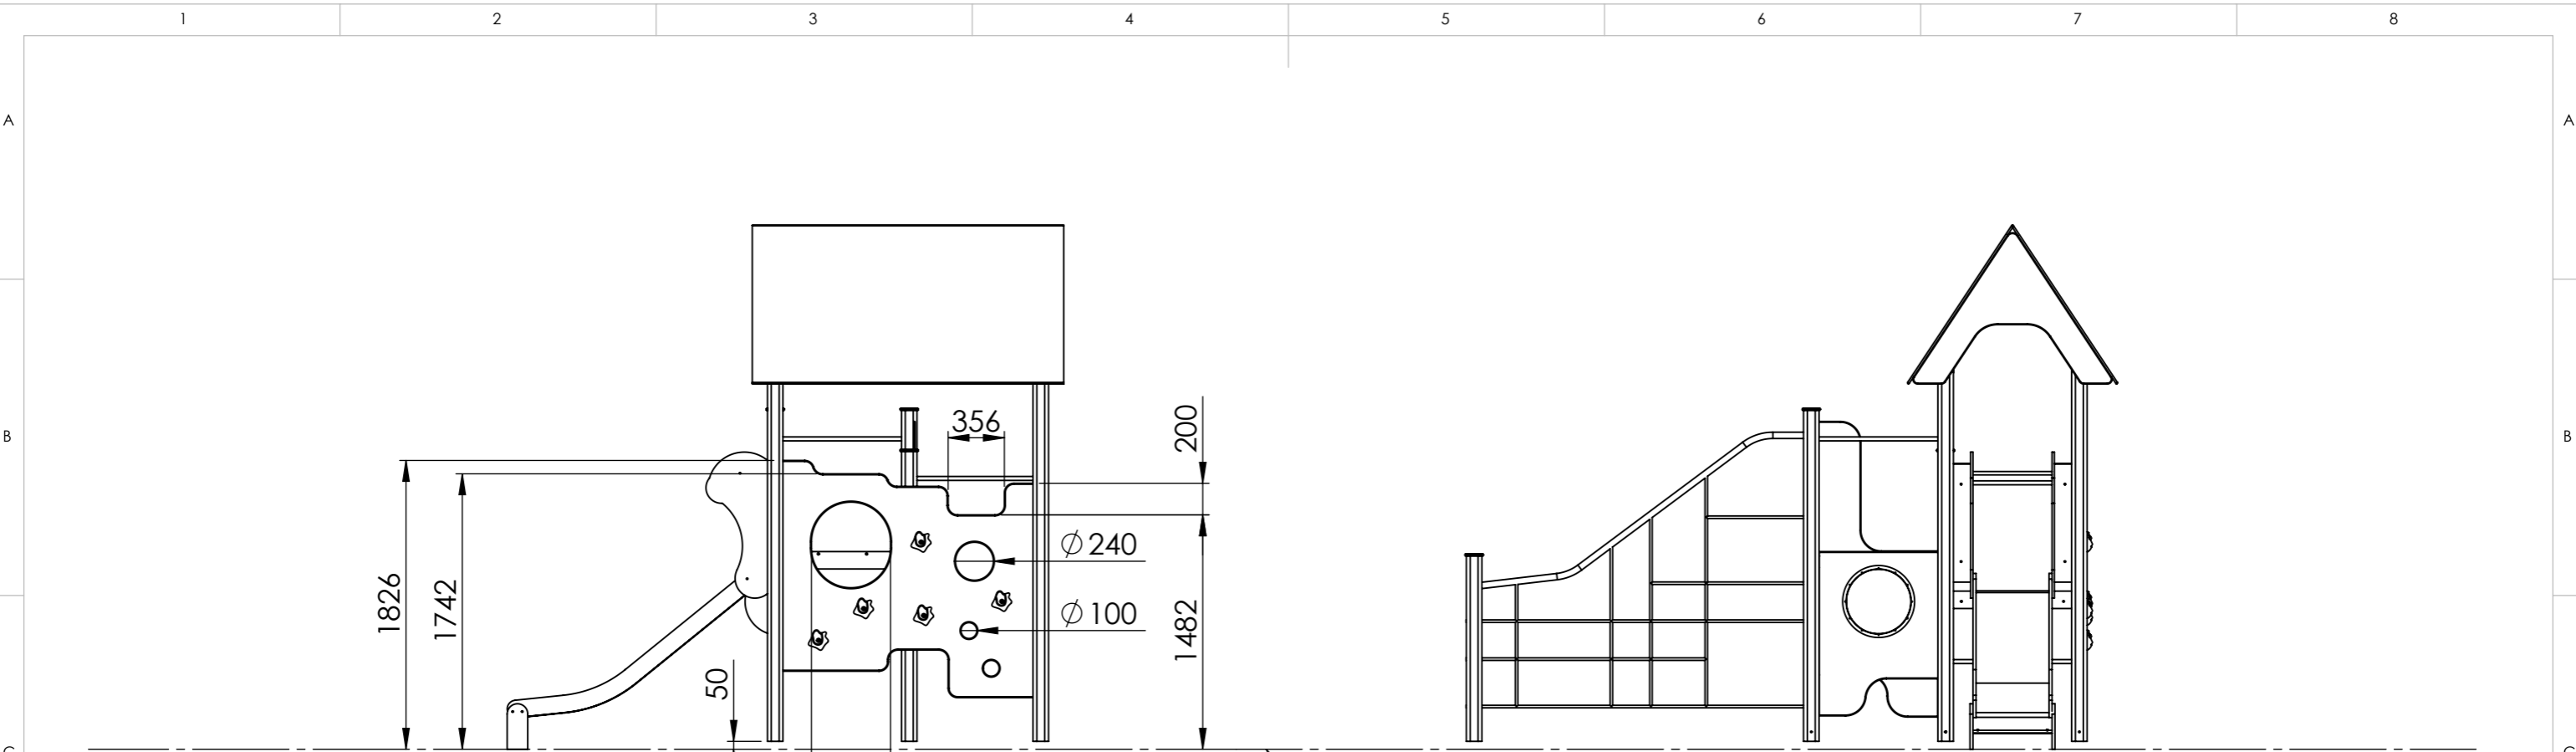

D

E

UNLESS OTHERWISE SPECIFIED:
DIMENSIONS ARE IN MILLIMETERS
WEIGHT ARE IN KILOGRAMM

PART NUMBER / DWG NO.:

Z004

	NAME	SIGNATURE	DATE	REVISION
DRAWN	M.Rebase		06.06.2013	
APPV'D				

DESCRIPTION:

Play centre LACERTA

SHEET 4 OF 6

UNLESS OTHERWISE SPECIFIED:
DIMENSIONS ARE IN MILLIMETERS
WEIGHT ARE IN KILOGRAMM

	NAME	SIGNATURE	DATE	REVISION
DRAWN	M.Rebase		06.06.2013	
APPV'D				

Tiptaptap OÜ
Veetorni 9,
Jüri alevik, Rae vald,
75301 Harjumaa

PART NUMBER / DWG NO.:		Z004	
DESCRIPTION:			
Play centre LACERTA			
MATERIAL:	wood, metal, plastic	A3	
WEIGHT:		SCALE: 1:40	SHEET 5 OF 6

ground

UNLESS OTHERWISE SPECIFIED: DIMENSIONS ARE IN MILLIMETERS WEIGHT ARE IN KILOGRAMM				PART NUMBER / DWG NO.: Z004	
	NAME	SIGNATURE	DATE	REVISION	
DRAWN	M.Rebase		06.06.2013		
APPV'D					
 Tiptaptap OÜ Veetorni 9, Jüri alevik, Rae vald, 75301 Harjumaa				DESCRIPTION: Play centre LACERTA	
				MATERIAL:	wood, metal, plastic
WEIGHT:				SCALE: 1:40	SHEET 6 OF 6