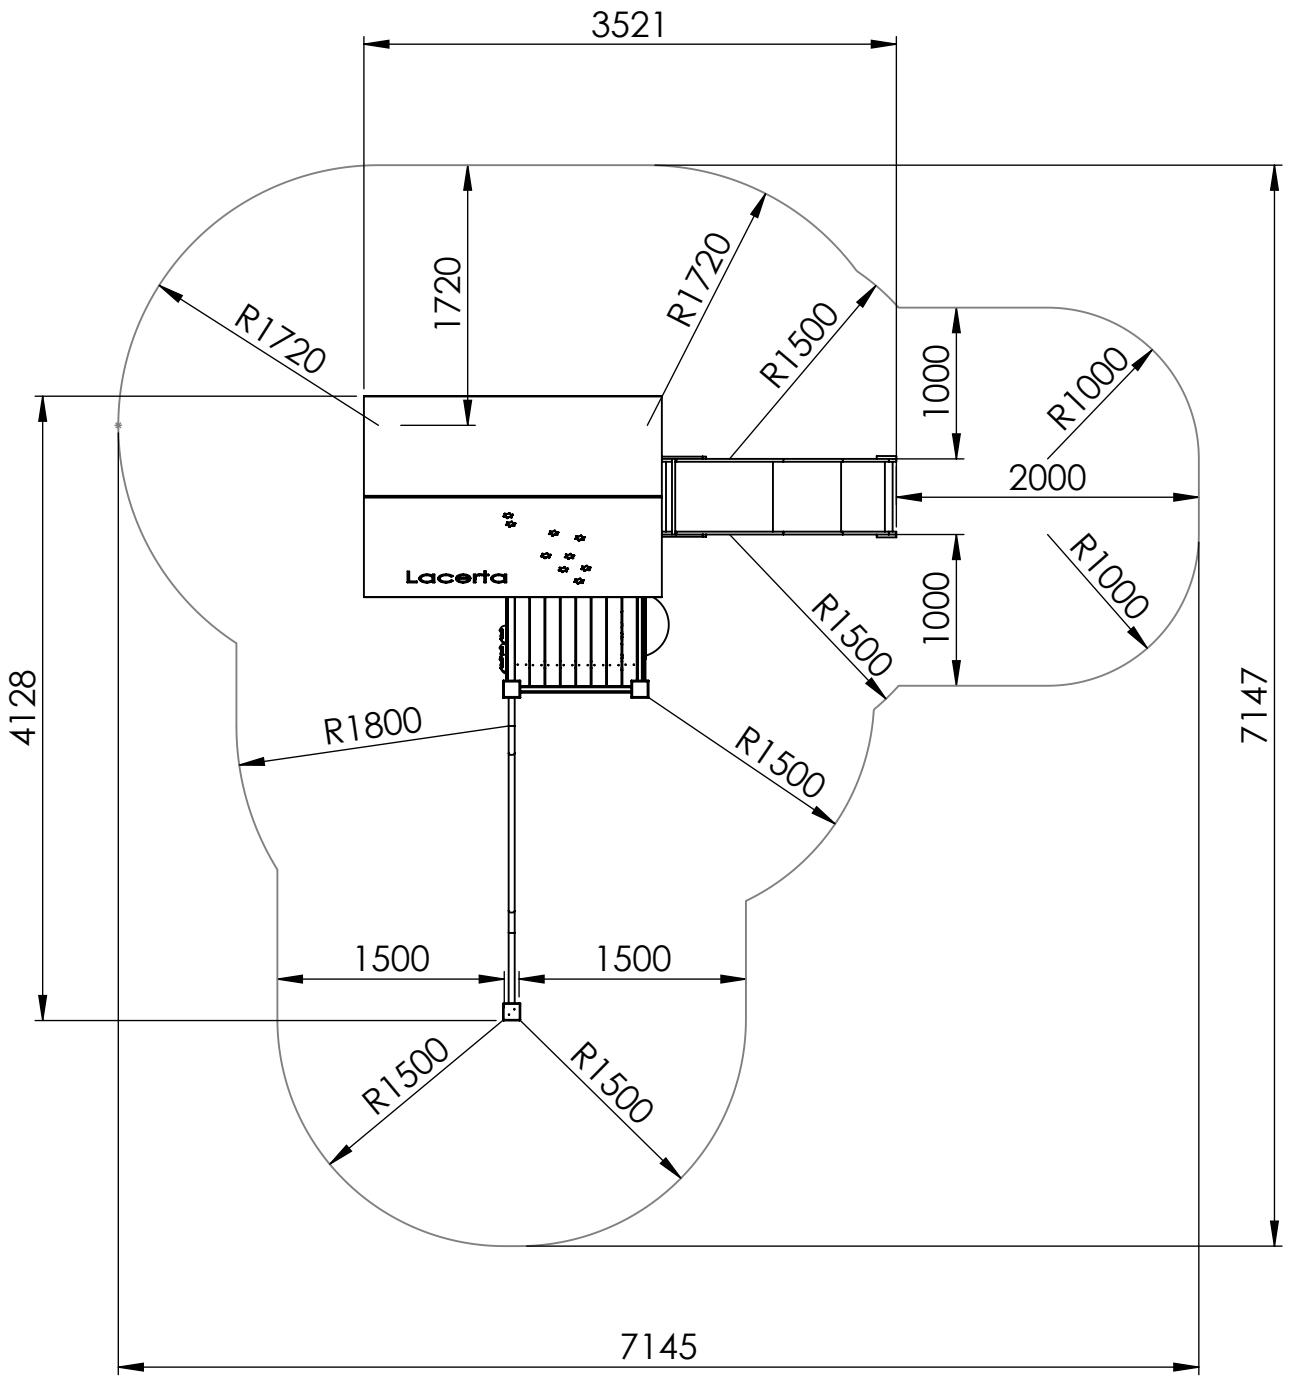

E

F

UNLESS OTHERWISE SPECIFIED:
 DIMENSIONS ARE IN MILLIMETERS
 WEIGHT ARE IN KILOGRAMM

PART NUMBER / DWG NO.:

Z004

	NAME	SIGNATURE	DATE	REVISION
DRAWN	M.Rebase		06.06.2013	
APPV'D				

DESCRIPTION:

Play centre LACERTA

safety area

A

B

C

D

E

UNLESS OTHERWISE SPECIFIED:
DIMENSIONS ARE IN MILLIMETERS
WEIGHT ARE IN KILOGRAMM

PART NUMBER / DWG NO.:

D

E

UNLESS OTHERWISE SPECIFIED:
DIMENSIONS ARE IN MILLIMETERS
WEIGHT ARE IN KILOGRAMM

PART NUMBER / DWG NO.:

Z004

	NAME	SIGNATURE	DATE	REVISION
DRAWN	M.Rebase		06.06.2013	
APPV'D				

DESCRIPTION:

Play centre LACERTA

PART NUMBER / DWG NO.:		Z004	
DESCRIPTION:			
Play centre LACERTA			
MATERIAL:	wood, metal, plastic	A3	
WEIGHT:		SCALE: 1:40	SHEET 5 OF 6

ground

UNLESS OTHERWISE SPECIFIED: DIMENSIONS ARE IN MILLIMETERS WEIGHT ARE IN KILOGRAMM				PART NUMBER / DWG NO.: Z004	
	NAME	SIGNATURE	DATE	REVISION	
DRAWN	M.Rebase		06.06.2013		
APPV'D					
 Tiptaptap OÜ Veetorni 9, Jüri alevik, Rae vald, 75301 Harjumaa				DESCRIPTION: Play centre LACERTA	
				MATERIAL:	wood, metal, plastic
WEIGHT:				SCALE: 1:40	SHEET 6 OF 6