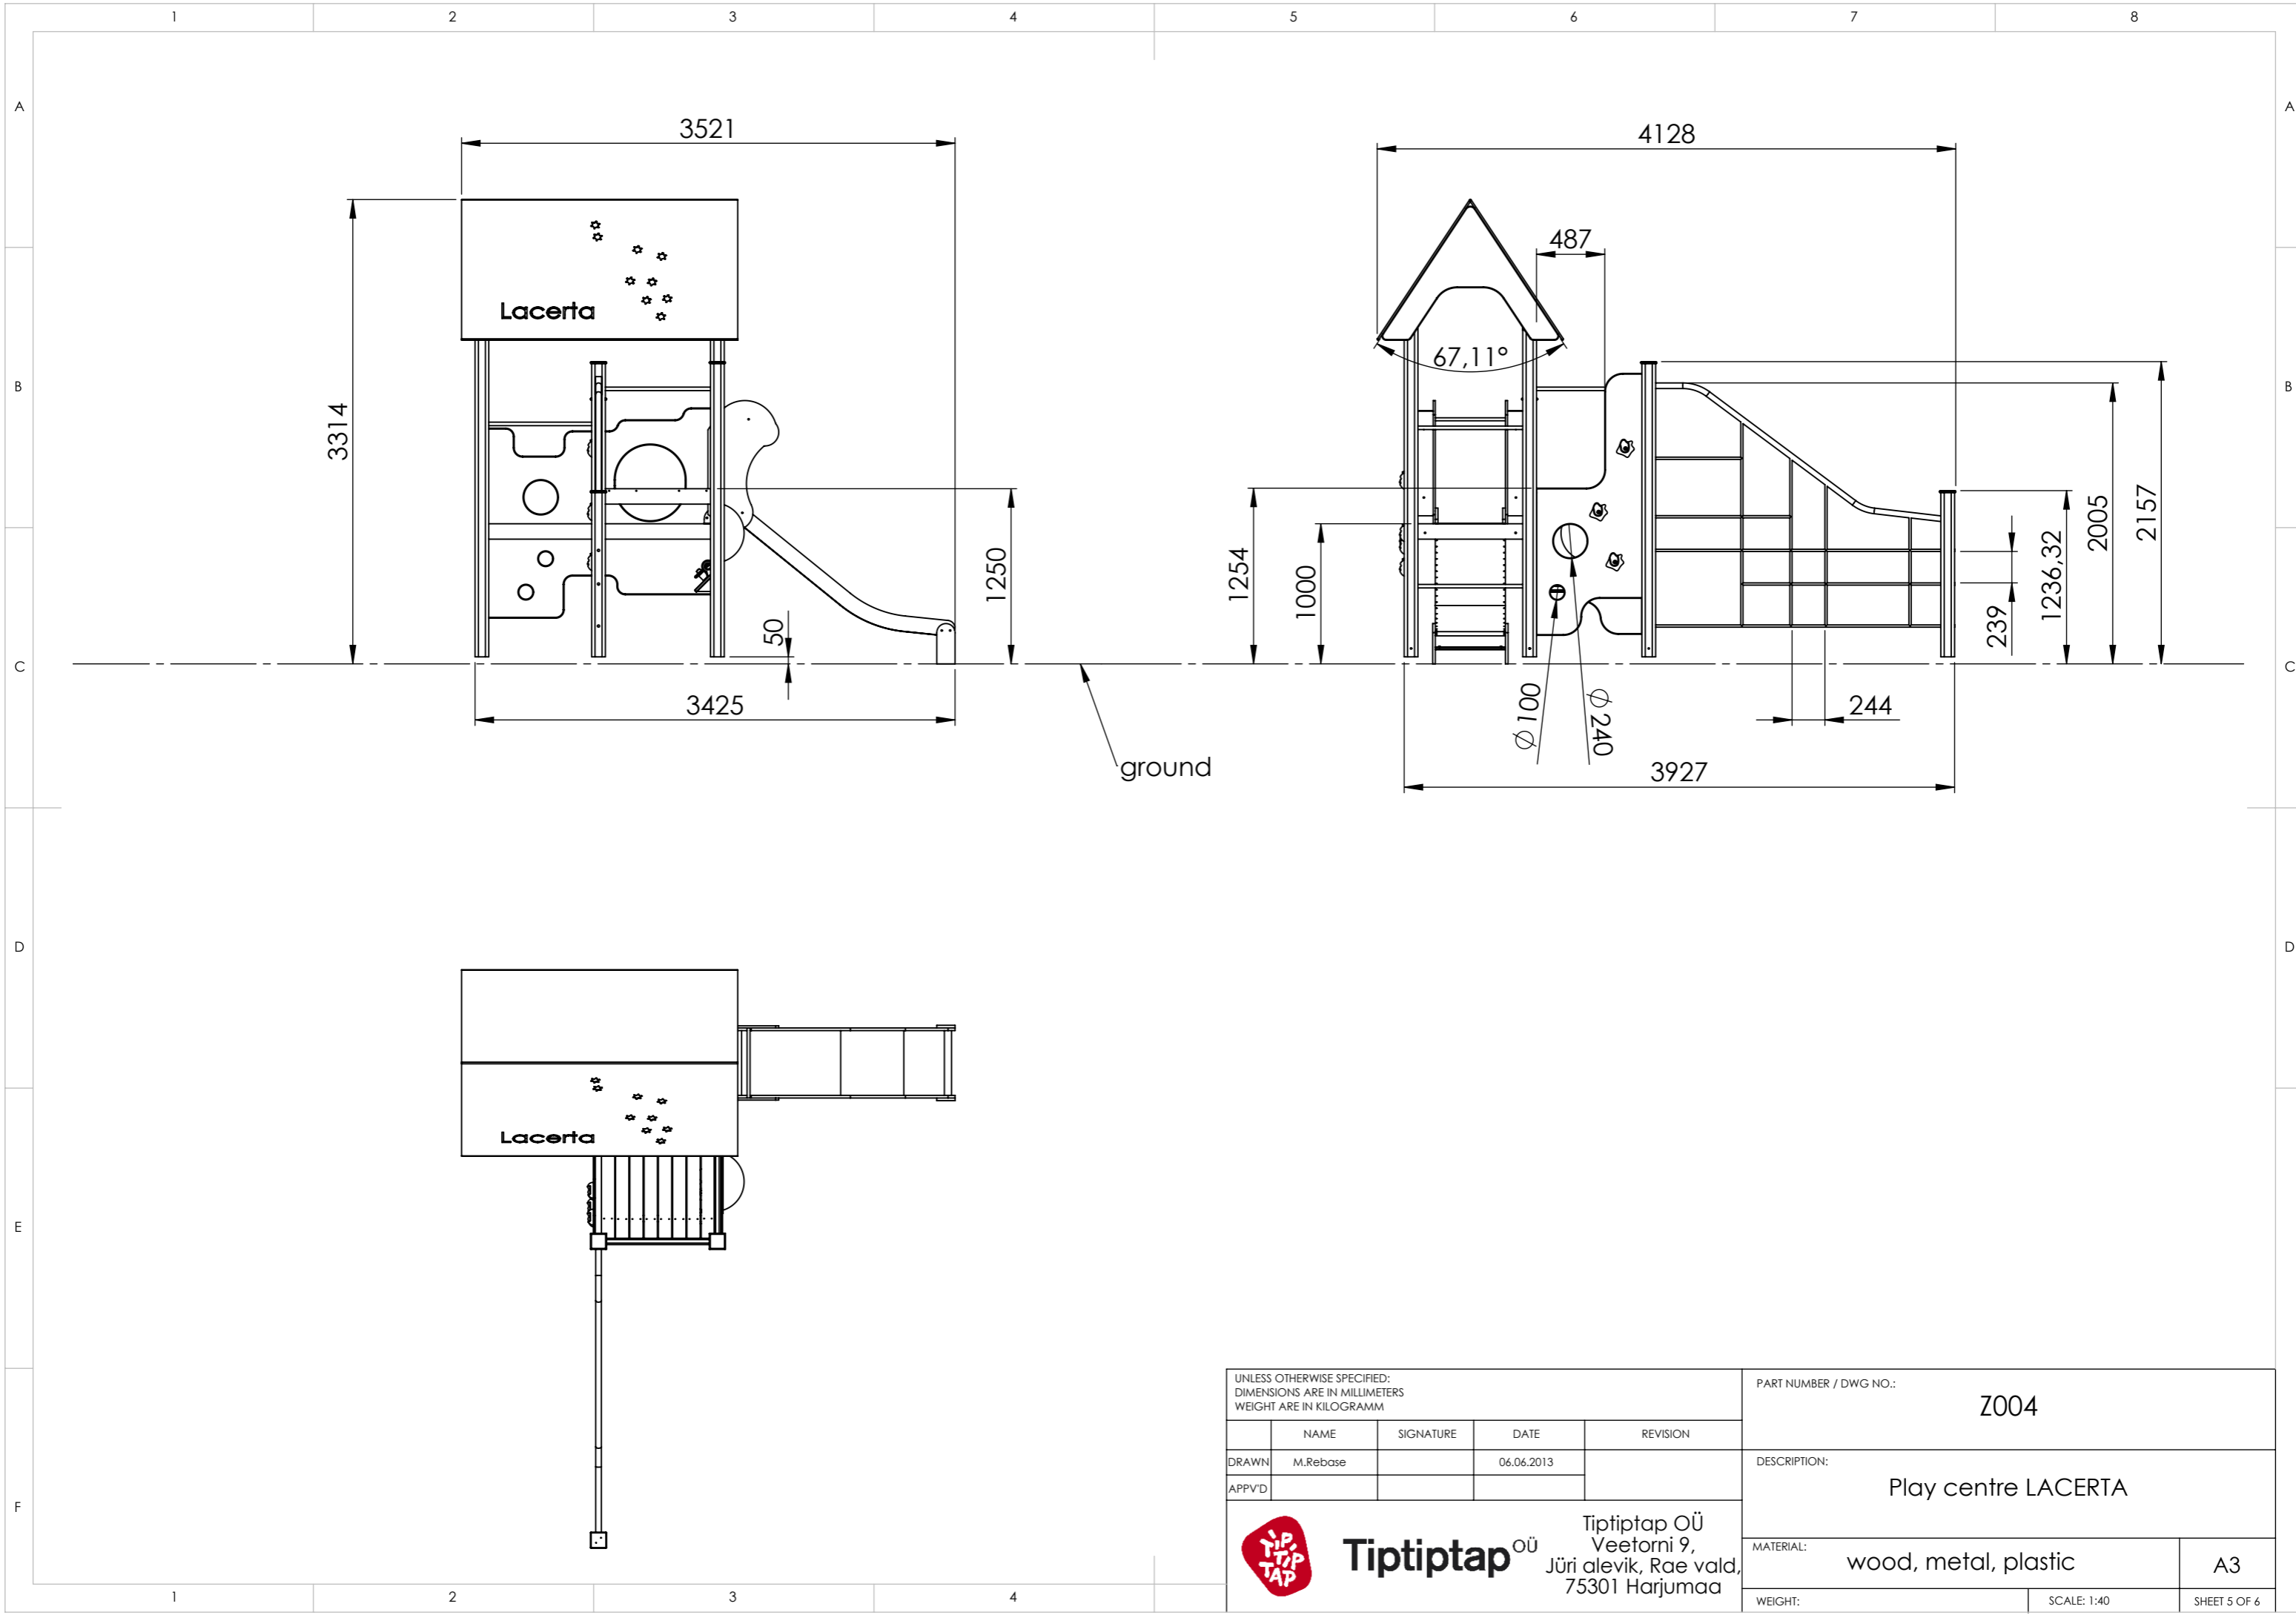

D

E

UNLESS OTHERWISE SPECIFIED:
DIMENSIONS ARE IN MILLIMETERS
WEIGHT ARE IN KILOGRAMM

PART NUMBER / DWG NO.:

Z004

	NAME	SIGNATURE	DATE	REVISION
DRAWN	M.Rebase		06.06.2013	
APPV'D				

DESCRIPTION:

Play centre LACERTA

SHEET 4 OF 6

UNLESS OTHERWISE SPECIFIED:
DIMENSIONS ARE IN MILLIMETERS
WEIGHT ARE IN KILOGRAMM

	NAME	SIGNATURE	DATE	REVISION
DRAWN	M.Rebase		06.06.2013	
APPV'D				

Tiptaptap OÜ
Veetorni 9,
Jüri alevik, Rae vald,
75301 Harjumaa

PART NUMBER / DWG NO.:		Z004	
DESCRIPTION:			
Play centre LACERTA			
MATERIAL:	wood, metal, plastic	A3	
WEIGHT:		SCALE: 1:40	SHEET 5 OF 6

ground

UNLESS OTHERWISE SPECIFIED: DIMENSIONS ARE IN MILLIMETERS WEIGHT ARE IN KILOGRAMM				PART NUMBER / DWG NO.: Z004	
	NAME	SIGNATURE	DATE	REVISION	
DRAWN	M.Rebase		06.06.2013		
APPV'D					
 Tiptaptap OÜ Veetorni 9, Jüri alevik, Rae vald, 75301 Harjumaa				DESCRIPTION: Play centre LACERTA	
				MATERIAL:	wood, metal, plastic
WEIGHT:				SCALE: 1:40	SHEET 6 OF 6