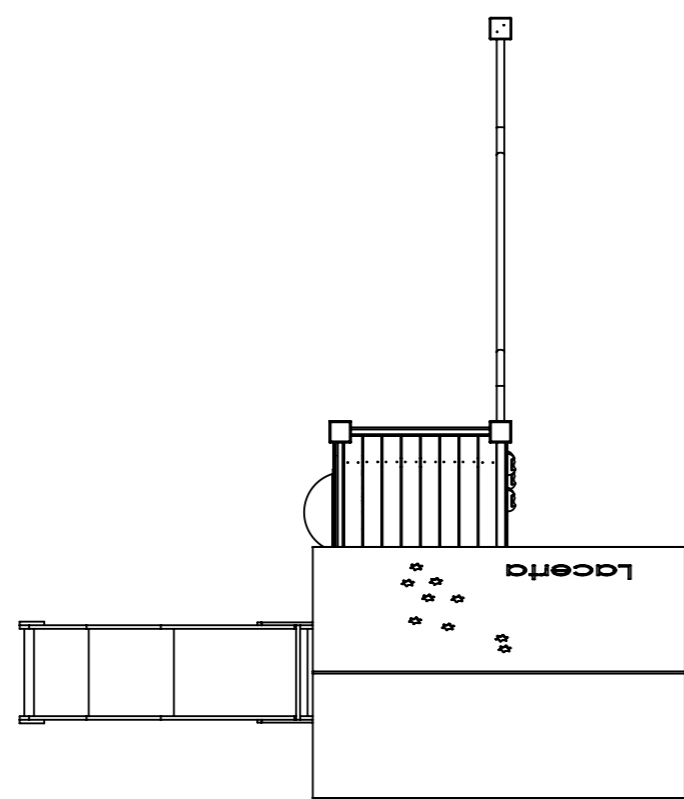

SHEET 4 OF 6

UNLESS OTHERWISE SPECIFIED:
DIMENSIONS ARE IN MILLIMETERS
WEIGHT ARE IN KILOGRAMM

	NAME	SIGNATURE	DATE	REVISION
DRAWN	M.Rebase		06.06.2013	
APPV'D				

Tiptaptap OÜ
Veetorni 9,
Jüri alevik, Rae vald,
75301 Harjumaa

PART NUMBER / DWG NO.:		Z004	
DESCRIPTION:			
Play centre LACERTA			
MATERIAL:	wood, metal, plastic	A3	
WEIGHT:		SCALE: 1:40	SHEET 5 OF 6

ground

UNLESS OTHERWISE SPECIFIED: DIMENSIONS ARE IN MILLIMETERS WEIGHT ARE IN KILOGRAMM				PART NUMBER / DWG NO.: Z004	
	NAME	SIGNATURE	DATE	REVISION	
DRAWN	M.Rebase		06.06.2013		
APPV'D					
 Tiptaptap OÜ Veetorni 9, Jüri alevik, Rae vald, 75301 Harjumaa				DESCRIPTION: Play centre LACERTA	
				MATERIAL:	wood, metal, plastic
WEIGHT:				SCALE: 1:40	SHEET 6 OF 6