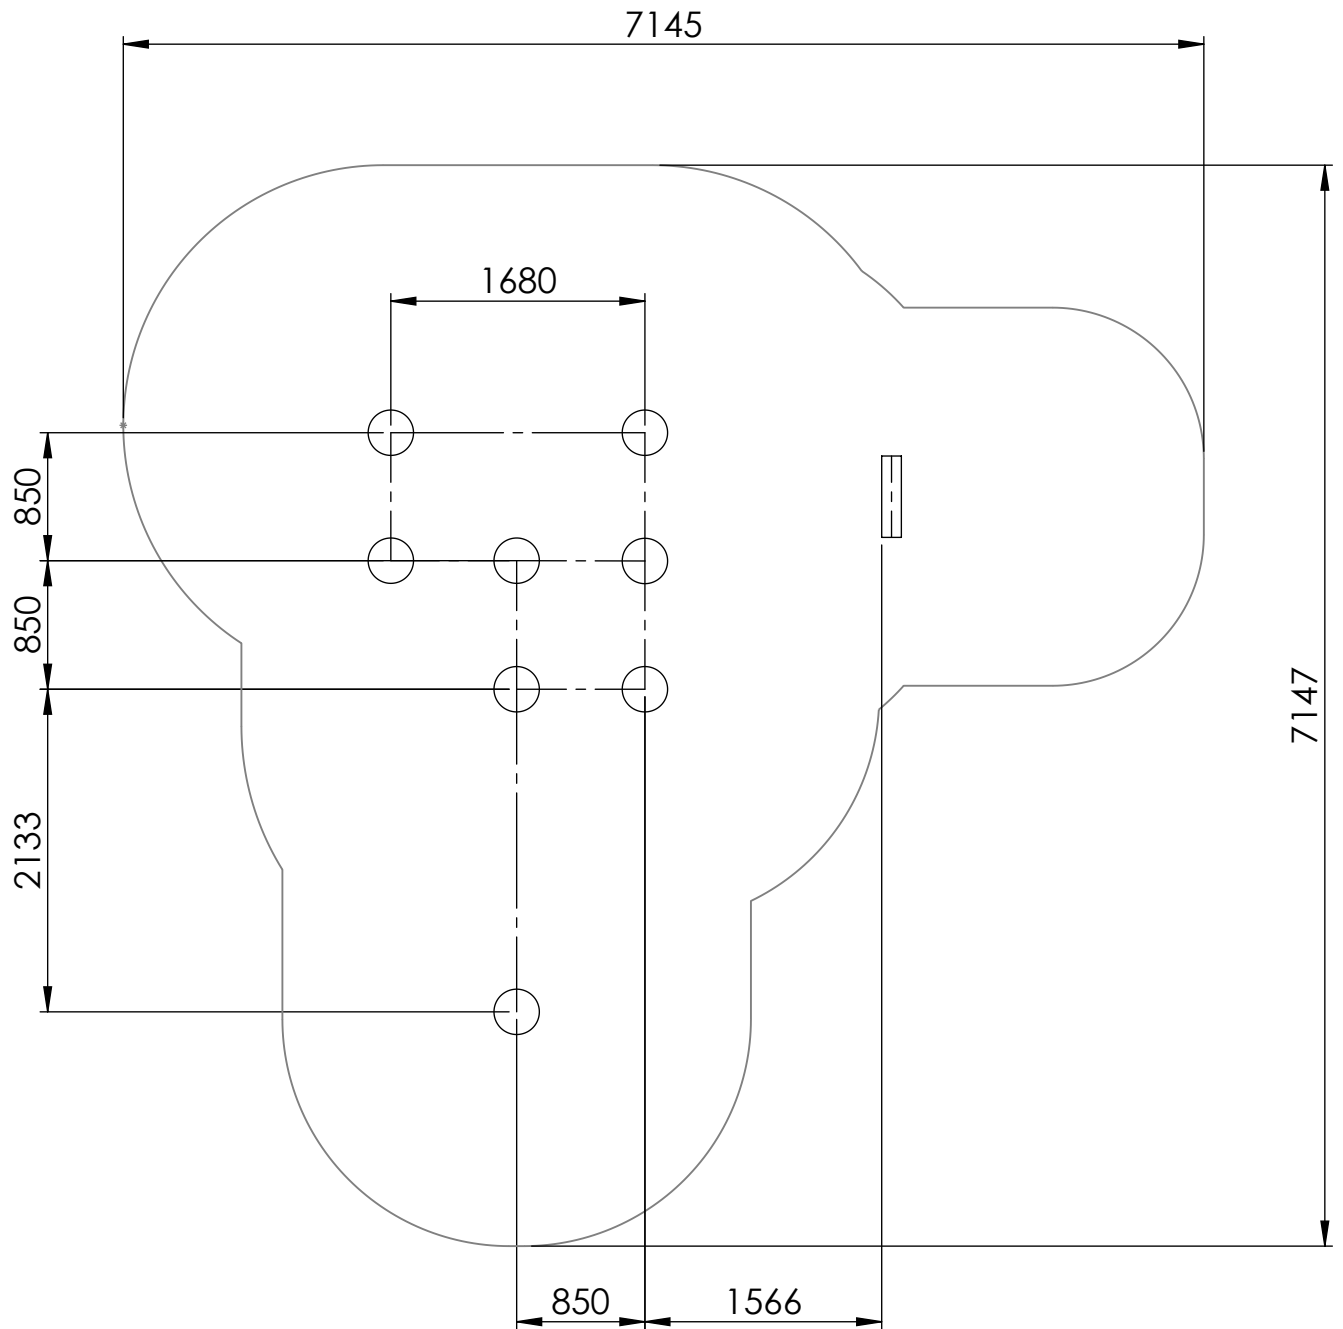

E

F

UNLESS OTHERWISE SPECIFIED:
 DIMENSIONS ARE IN MILLIMETERS
 WEIGHT ARE IN KILOGRAMM

PART NUMBER / DWG NO.:

Z004

	NAME	SIGNATURE	DATE	REVISION
DRAWN	M.Rebase		06.06.2013	
APPV'D				

DESCRIPTION:

Play centre LACERTA

A4

WEIGHT:

SCALE: 1:50

SHEET 3 OF 6

safety area

A

B

C

D

E

UNLESS OTHERWISE SPECIFIED:
DIMENSIONS ARE IN MILLIMETERS
WEIGHT ARE IN KILOGRAMM

PART NUMBER / DWG NO.:

Z004

	NAME	SIGNATURE	DATE	REVISION
DRAWN	M.Rebase		06.06.2013	
APPV'D				

DESCRIPTION:

Play centre LACERTA

PART NUMBER / DWG NO.:		Z004	
DESCRIPTION:			
Play centre LACERTA			
MATERIAL:	wood, metal, plastic	A3	
WEIGHT:		SCALE: 1:40	SHEET 5 OF 6

ground

UNLESS OTHERWISE SPECIFIED: DIMENSIONS ARE IN MILLIMETERS WEIGHT ARE IN KILOGRAMM				PART NUMBER / DWG NO.: Z004	
	NAME	SIGNATURE	DATE	REVISION	
DRAWN	M.Rebase		06.06.2013		
APPV'D					
 Tiptaptap OÜ Veetorni 9, Jüri alevik, Rae vald, 75301 Harjumaa				DESCRIPTION: Play centre LACERTA	
				MATERIAL:	wood, metal, plastic
WEIGHT:				SCALE: 1:40	SHEET 6 OF 6