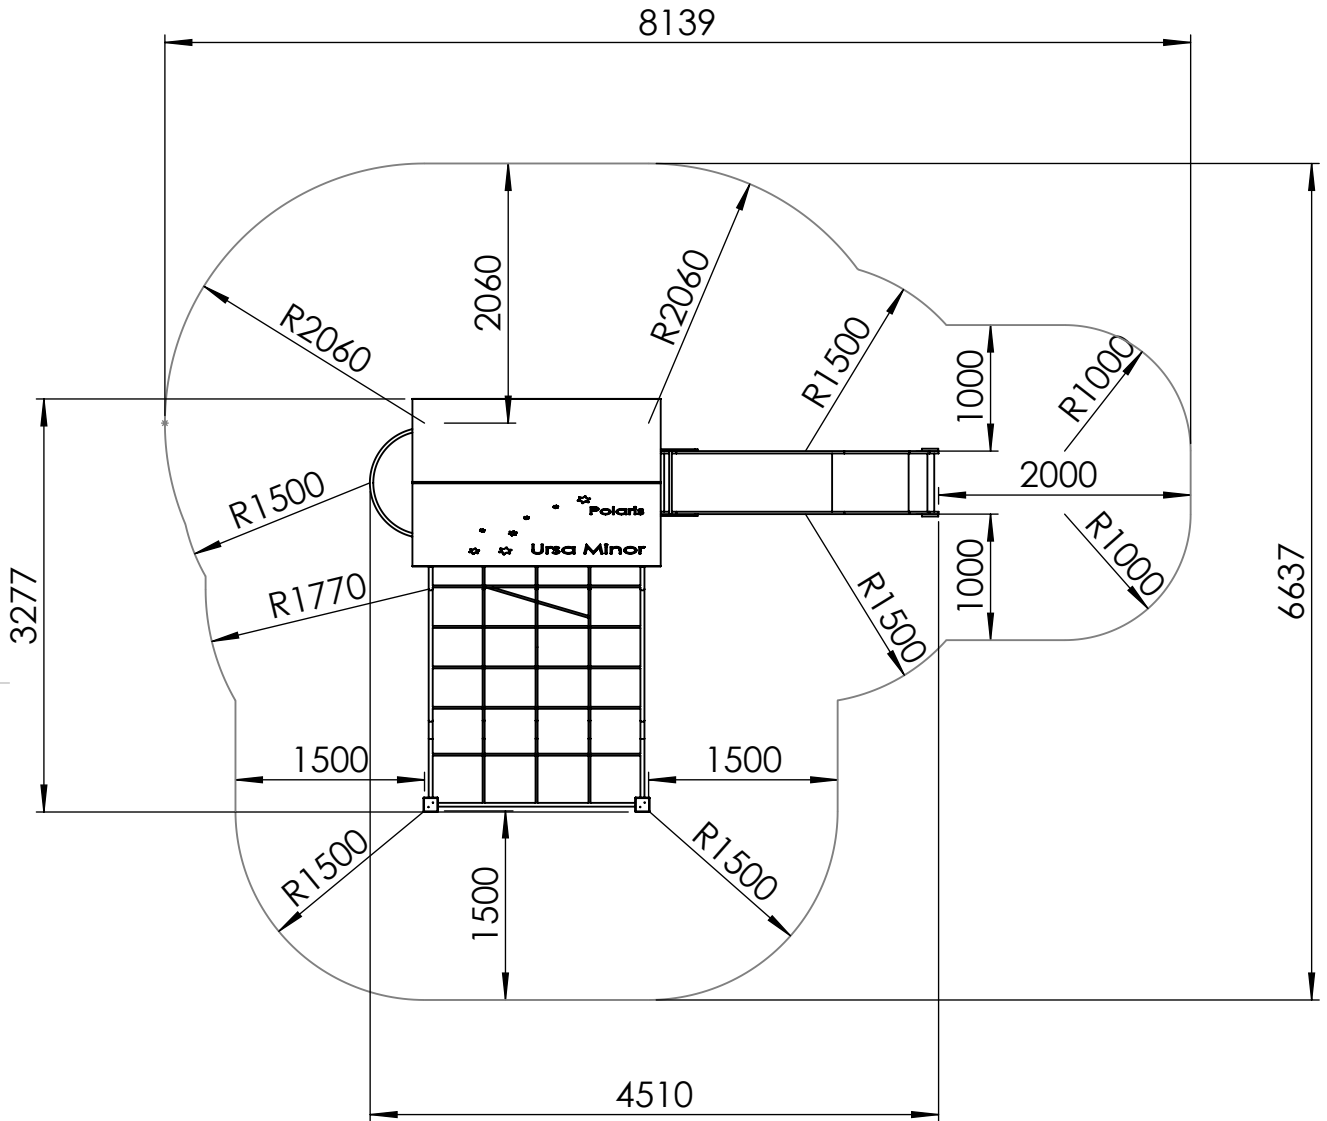

A4

WEIGHT:

SCALE: 1:40

SHEET 1 OF 6

A

B

C

D

E

UNLESS OTHERWISE SPECIFIED:
 DIMENSIONS ARE IN MILLIMETERS
 WEIGHT ARE IN KILOGRAMM

PART NUMBER / DWG NO.:

7003

	NAME	SIGNATURE	DATE	REVISION
DRAWN	M.Rebase		06.06.2013	
APPV'D				

DESCRIPTION:

Play Centre URSA MINOR

SHEET 2 OF 6

safety area

A

B

C

D

E

F

UNLESS OTHERWISE SPECIFIED:
DIMENSIONS ARE IN MILLIMETERS
WEIGHT ARE IN KILOGRAMM

PART NUMBER / DWG NO.:

Z003

	NAME	SIGNATURE	DATE	REVISION
DRAWN	M.Rebase		06.06.2013	
APPV'D				

DESCRIPTION:

Play Centre URSA MINOR