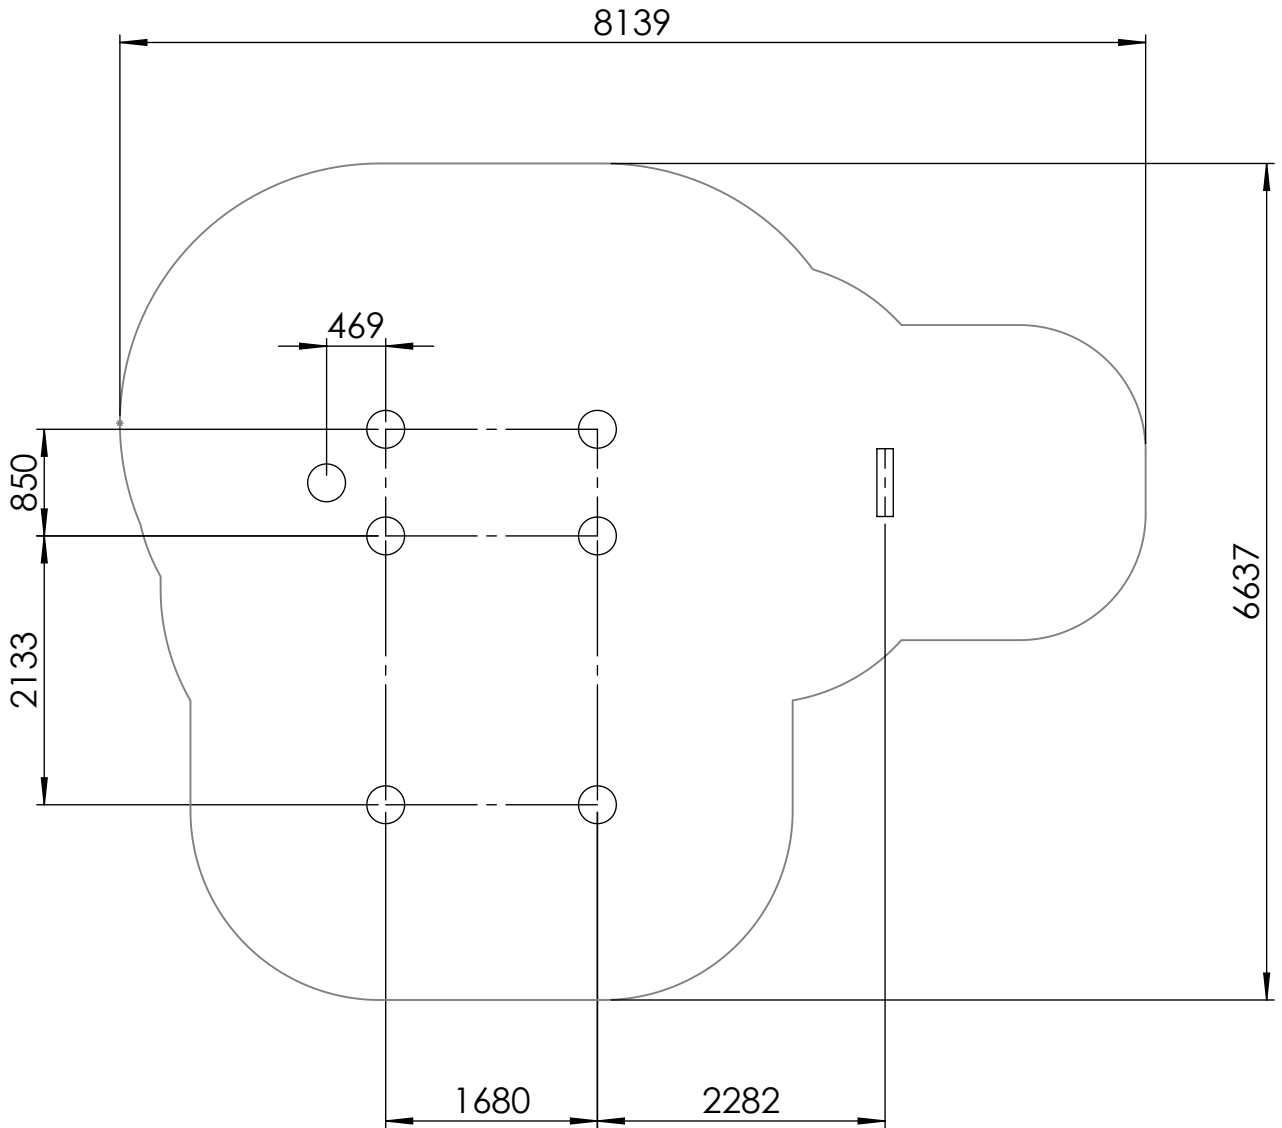

A4

WEIGHT:

SCALE: 1:40

SHEET 1 OF 6

A

B

C

D

foundation

A

B

C

D

E

F

UNLESS OTHERWISE SPECIFIED:
DIMENSIONS ARE IN MILLIMETERS
WEIGHT ARE IN KILOGRAMM

1 2 3 4 5 6 7 8

A A

B B

C C

D D

E E

F F

UNLESS OTHERWISE SPECIFIED:
DIMENSIONS ARE IN MILLIMETERS
WEIGHT ARE IN KILOGRAMM

UNLESS OTHERWISE SPECIFIED: DIMENSIONS ARE IN MILLIMETERS WEIGHT ARE IN KILOGRAMM				PART NUMBER / DWG NO.: Z003	
	NAME	SIGNATURE	DATE	REVISION	
DRAWN	M.Rebase		06.06.2013		
APPV'D					
 Tiptaptap OÜ Veetorni 9, Jüri alevik, Rae vald, 75301 Harjumaa				DESCRIPTION: Play Centre URSA MINOR	
				MATERIAL:	wood, metal, plastic
WEIGHT:				SCALE: 1:50	SHEET 6 OF 6