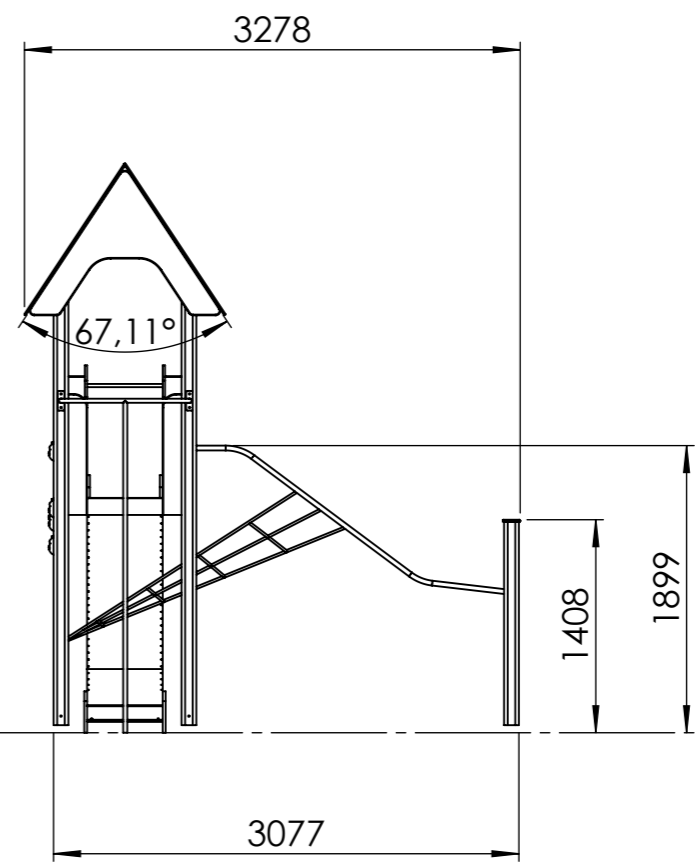

A4

WEIGHT:

SCALE: 1:40

SHEET 1 OF 6

A

B

C

D

UNLESS OTHERWISE SPECIFIED:
DIMENSIONS ARE IN MILLIMETERS
WEIGHT ARE IN KILOGRAMM

PART NUMBER / DWG NO.:

Z003

	NAME	SIGNATURE	DATE	REVISION
DRAWN	M.Rebase		06.06.2013	
APPV'D				

DESCRIPTION:

Play Centre URSA MINOR

1 2 3 4 5 6 7 8

A A

B B

C C

D D

E E

F F

UNLESS OTHERWISE SPECIFIED:
DIMENSIONS ARE IN MILLIMETERS
WEIGHT ARE IN KILOGRAMM

UNLESS OTHERWISE SPECIFIED: DIMENSIONS ARE IN MILLIMETERS WEIGHT ARE IN KILOGRAMM				PART NUMBER / DWG NO.: Z003	
	NAME	SIGNATURE	DATE	REVISION	
DRAWN	M.Rebase		06.06.2013		
APPV'D					
 Tiptaptap OÜ Veetorni 9, Jüri alevik, Rae vald, 75301 Harjumaa				DESCRIPTION: Play Centre URSA MINOR	
				MATERIAL:	wood, metal, plastic
WEIGHT:				SCALE: 1:50	SHEET 6 OF 6