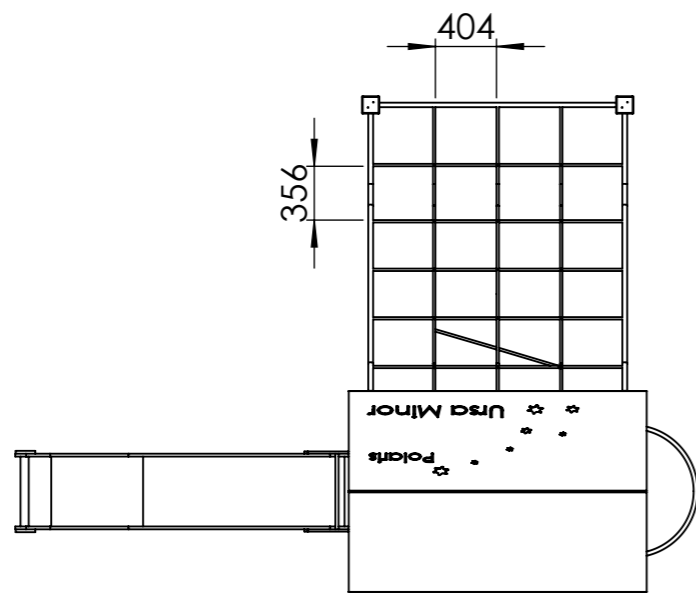

1 2 3 4 5 6 7 8

A A

B B

C C

D D

E E

F F

UNLESS OTHERWISE SPECIFIED:
DIMENSIONS ARE IN MILLIMETERS
WEIGHT ARE IN KILOGRAMM

UNLESS OTHERWISE SPECIFIED: DIMENSIONS ARE IN MILLIMETERS WEIGHT ARE IN KILOGRAMM				PART NUMBER / DWG NO.: Z003	
	NAME	SIGNATURE	DATE	REVISION	
DRAWN	M.Rebase		06.06.2013		
APPV'D					
 Tiptaptap OÜ Veetorni 9, Jüri alevik, Rae vald, 75301 Harjumaa				DESCRIPTION: Play Centre URSA MINOR	
				MATERIAL:	wood, metal, plastic
WEIGHT:				SCALE: 1:50	SHEET 6 OF 6