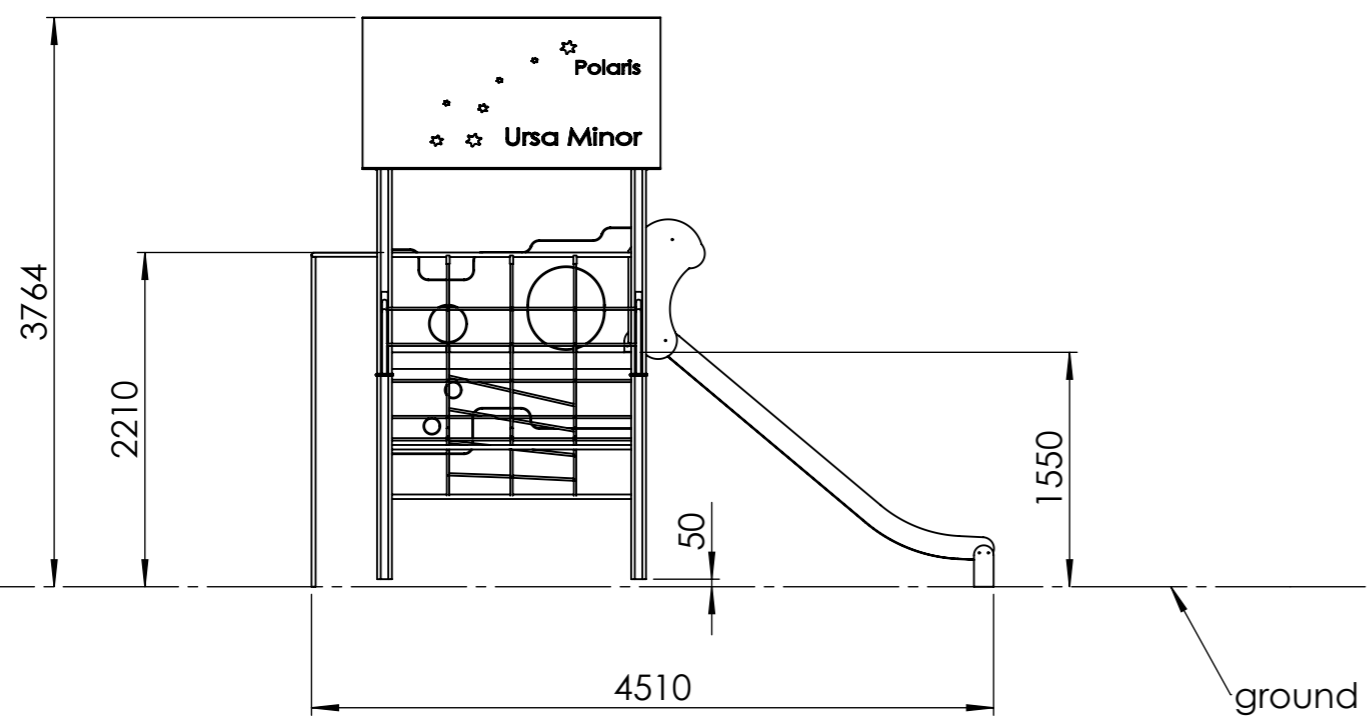

1 2 3 4 5 6 7 8

A A

B B

C C

D D

E E

F F

UNLESS OTHERWISE SPECIFIED:
DIMENSIONS ARE IN MILLIMETERS
WEIGHT ARE IN KILOGRAMM

UNLESS OTHERWISE SPECIFIED: DIMENSIONS ARE IN MILLIMETERS WEIGHT ARE IN KILOGRAMM				PART NUMBER / DWG NO.: Z003	
	NAME	SIGNATURE	DATE	REVISION	
DRAWN	M.Rebase		06.06.2013		
APPV'D					
 Tiptaptap OÜ Veetorni 9, Jüri alevik, Rae vald, 75301 Harjumaa				DESCRIPTION: Play Centre URSA MINOR	
				MATERIAL:	wood, metal, plastic
WEIGHT:				SCALE: 1:50	SHEET 6 OF 6