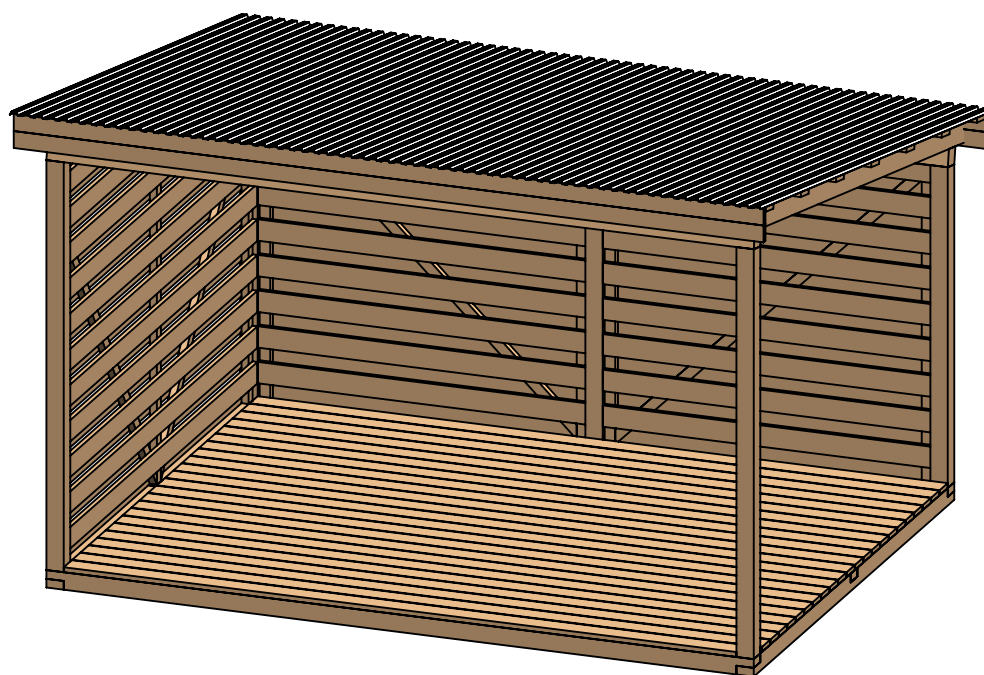

A

B

C

D

E

F

UNLESS OTHERWISE SPECIFIED:
DIMENSIONS ARE IN MILLIMETERS
WEIGHT ARE IN KILOGRAMM

PART NUMBER / DWG NO.:

	NAME	SIGNATURE	DATE	REVISION
DRAWN			25.01.2011	
APPV'D				

DESCRIPTION:

Varjualune

MATERIAL:

wood, metal, plastic

A4

WEIGHT:

SCALE: 1:40

MATERIAL:

wood, metal, plastic

A4

WEIGHT:

SCALE: 1:60

SHEET 2 OF 2