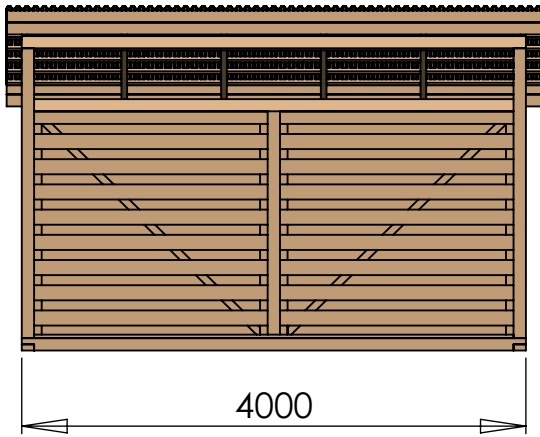

F

UNLESS OTHERWISE SPECIFIED:
DIMENSIONS ARE IN MILLIMETERS
WEIGHT ARE IN KILOGRAMM

PART NUMBER / DWG NO.:

	NAME	SIGNATURE	DATE	REVISION
DRAWN			25.01.2011	
APPV'D				

DESCRIPTION:

Varjualune

Tiptaptap OÜ
Veetorni 9,
Jüri alevik, Rae vald,
75301 Harjumaa