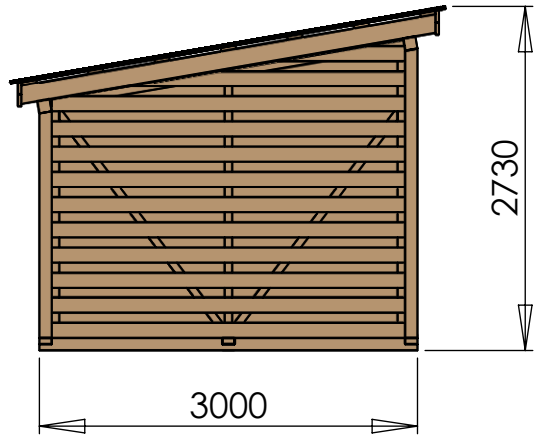

F

UNLESS OTHERWISE SPECIFIED:
DIMENSIONS ARE IN MILLIMETERS
WEIGHT ARE IN KILOGRAMM

PART NUMBER / DWG NO.:

	NAME	SIGNATURE	DATE	REVISION
DRAWN			25.01.2011	
APPV'D				

DESCRIPTION:

Varjualune

Tiptaptap OÜ
Veetorni 9,
Jüri alevik, Rae vald,
75301 Harjumaa