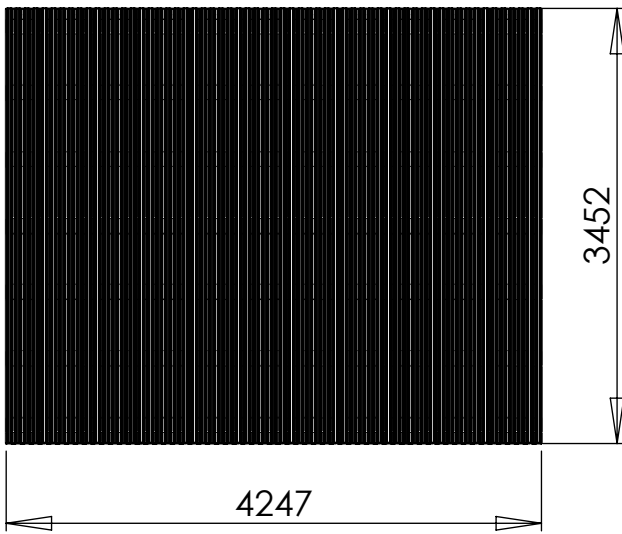

F

UNLESS OTHERWISE SPECIFIED:
DIMENSIONS ARE IN MILLIMETERS
WEIGHT ARE IN KILOGRAMM

PART NUMBER / DWG NO.:

	NAME	SIGNATURE	DATE	REVISION
DRAWN			25.01.2011	
APPV'D				

DESCRIPTION:

Varjualune

Tiptaptap OÜ
Veetorni 9,
Jüri alevik, Rae vald,
75301 Harjumaa

MATERIAL:

wood, metal, plastic

A4

WEIGHT:

SCALE: 1:60

SHEET 2 OF 2