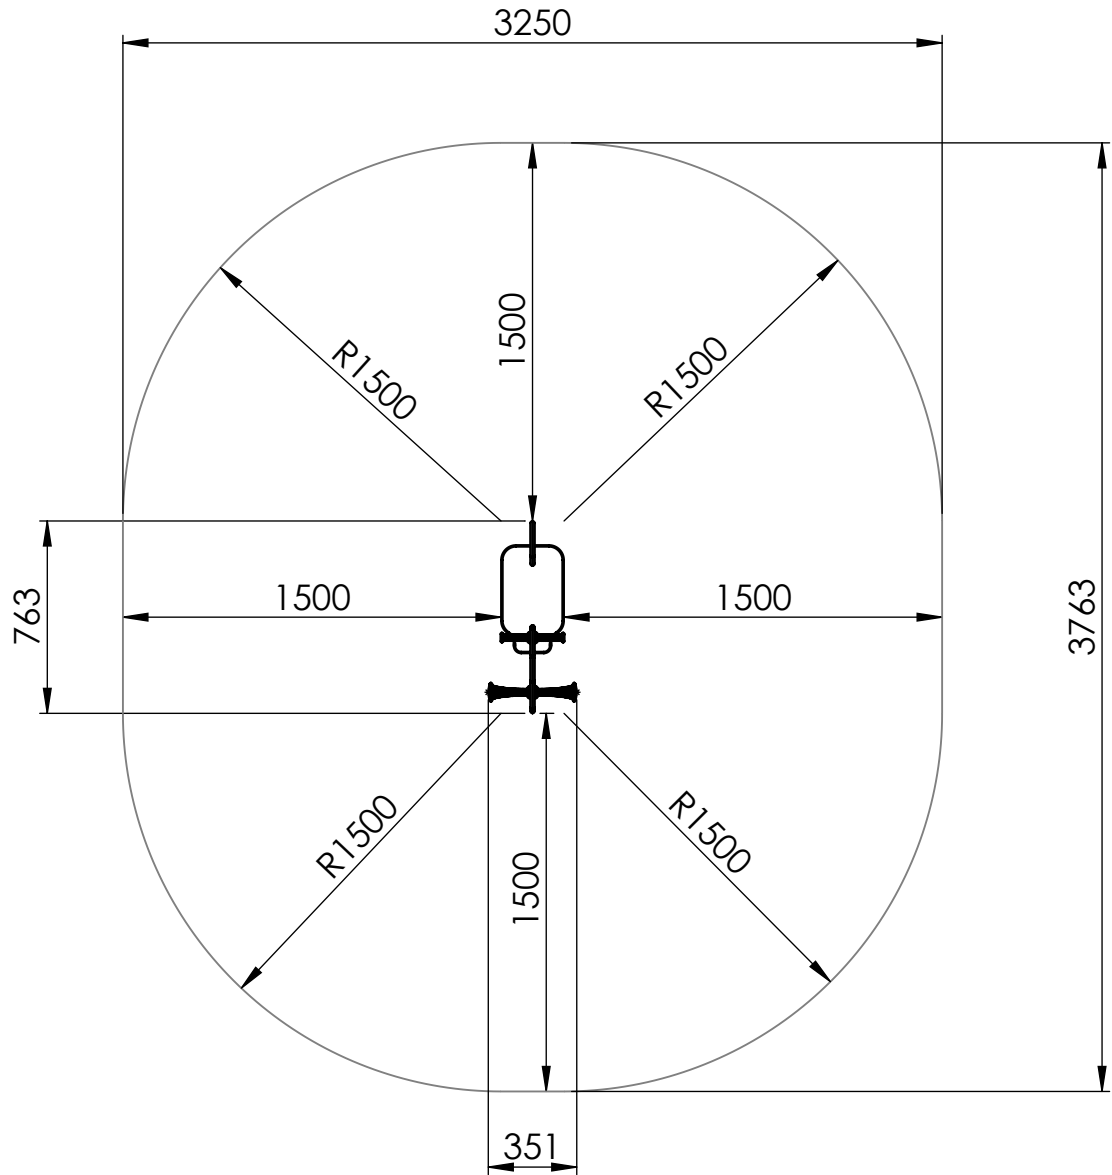

A

B

C

D

E

F

UNLESS OTHERWISE SPECIFIED:  
DIMENSIONS ARE IN MILLIMETERS  
WEIGHT ARE IN KILOGRAMM

PART NUMBER / DWG NO.:

A4

WEIGHT:

SCALE: 1:7

SHEET 1 OF 5

# safety area

UNLESS OTHERWISE SPECIFIED: DIMENSIONS ARE IN MILLIMETERS WEIGHT ARE IN KILOGRAMM				
	NAME	SIGNATURE	DATE	REVISION
DRAWN	M. Rebase		18.07.2014	
APPV'D				

PART NUMBER / DWG NO.:	VLO36
DESCRIPTION:	Spring swing KITTY

MATERIAL:

metal, plastic

A4

WEIGHT:

SCALE: 1:30

SHEET 3 OF 5

F

A