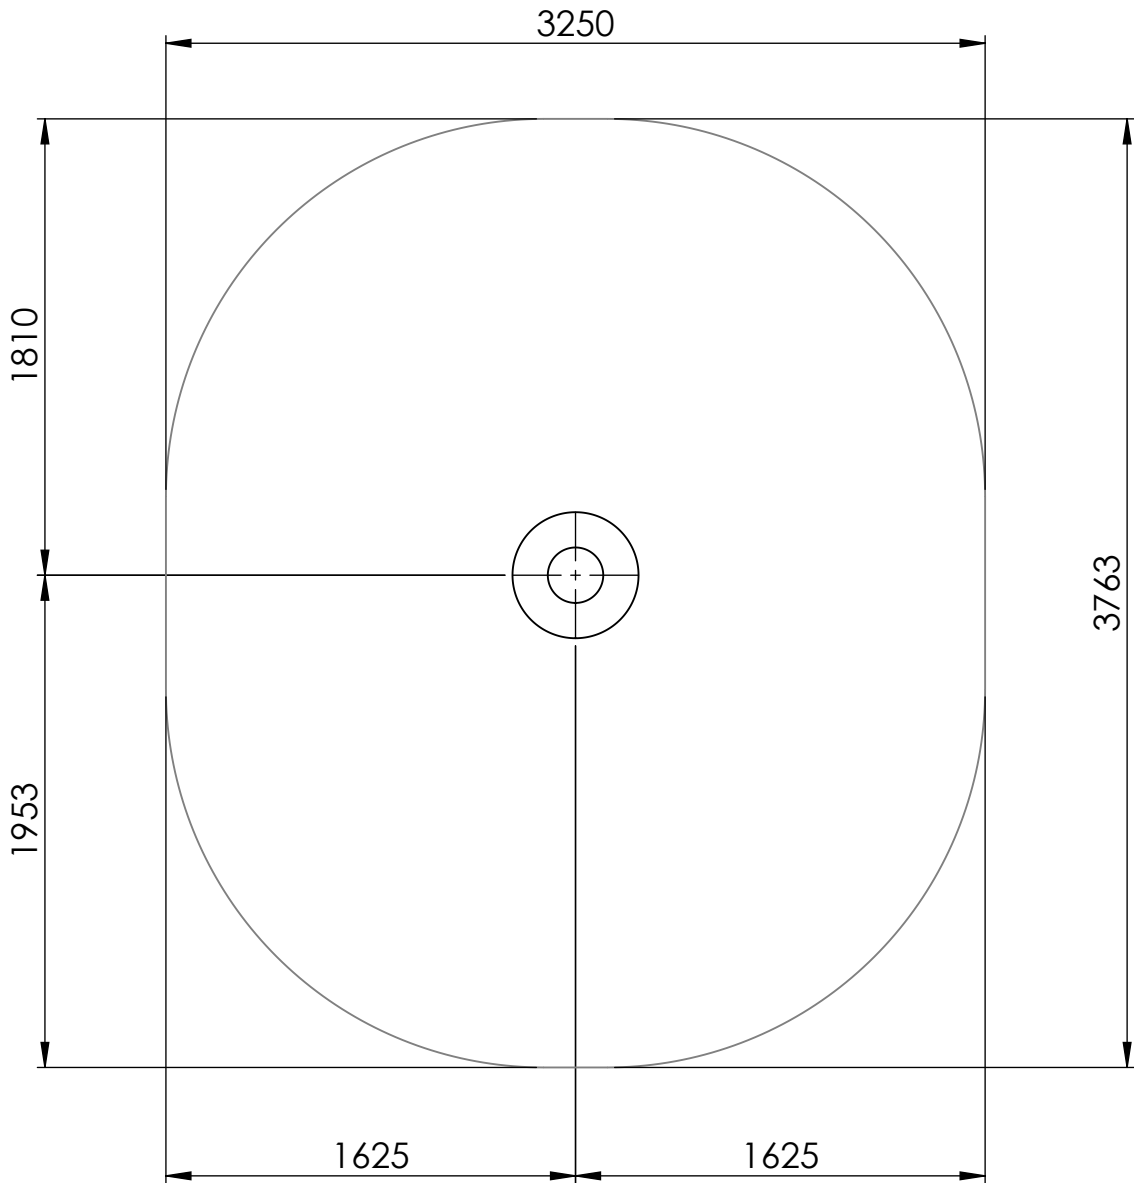

# foundation

A

B

C

D

E

depth of foundation 500mm

UNLESS OTHERWISE SPECIFIED:  
DIMENSIONS ARE IN MILLIMETERS  
WEIGHT ARE IN KILOGRAMM