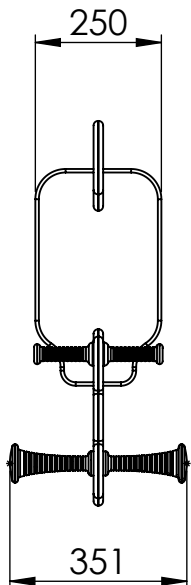

A

B

C

D

E

F

UNLESS OTHERWISE SPECIFIED:  
DIMENSIONS ARE IN MILLIMETERS  
WEIGHT ARE IN KILOGRAMM

PART NUMBER / DWG NO.:

# safety area

UNLESS OTHERWISE SPECIFIED: DIMENSIONS ARE IN MILLIMETERS WEIGHT ARE IN KILOGRAMM				
	NAME	SIGNATURE	DATE	REVISION
DRAWN	M. Rebase		18.07.2014	
APPV'D				

PART NUMBER / DWG NO.:	VLO36
DESCRIPTION:	Spring swing KITTY

MATERIAL:

metal, plastic

A4

WEIGHT:

SCALE: 1:30

SHEET 3 OF 5

F

A

B

C

D

E

UNLESS OTHERWISE SPECIFIED:  
 DIMENSIONS ARE IN MILLIMETERS  
 WEIGHT ARE IN KILOGRAMM

PART NUMBER / DWG NO.: **VLO36**

	NAME	SIGNATURE	DATE	REVISION
DRAWN	M. Rebase		18.07.2014	
APPV'D				

DESCRIPTION:  
**Spring swing KITTY**