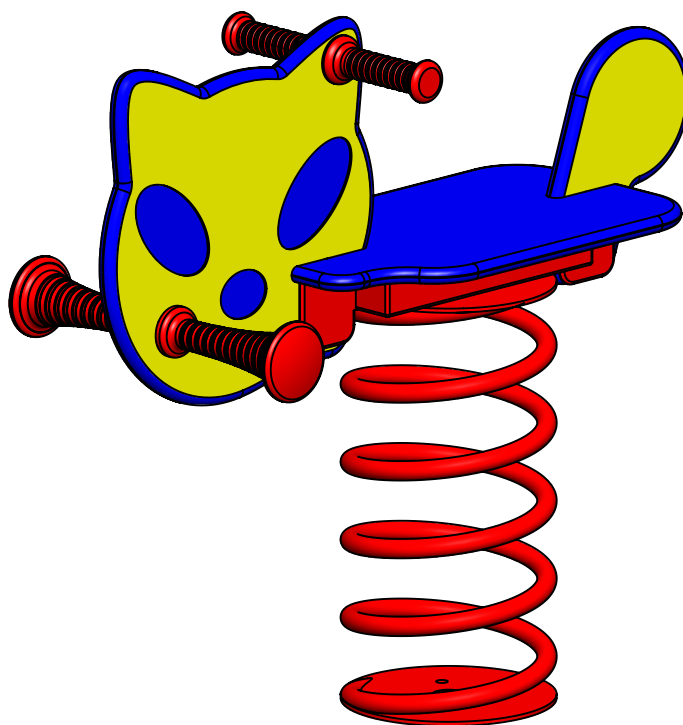

A

B

C

D

E

F

UNLESS OTHERWISE SPECIFIED:  
DIMENSIONS ARE IN MILLIMETERS  
WEIGHT ARE IN KILOGRAMM

PART NUMBER / DWG NO.:

VLO36

	NAME	SIGNATURE	DATE	REVISION
DRAWN	M. Rebase		18.07.2014	
APPV'D				

DESCRIPTION:

Spring swing KITTY

**Tiptaptap** OÜ

Tiptaptap OÜ  
Veetorni 9,  
Jüri alevik, Rae vald,  
75301 Harjumaa

MATERIAL:

metal, plastic