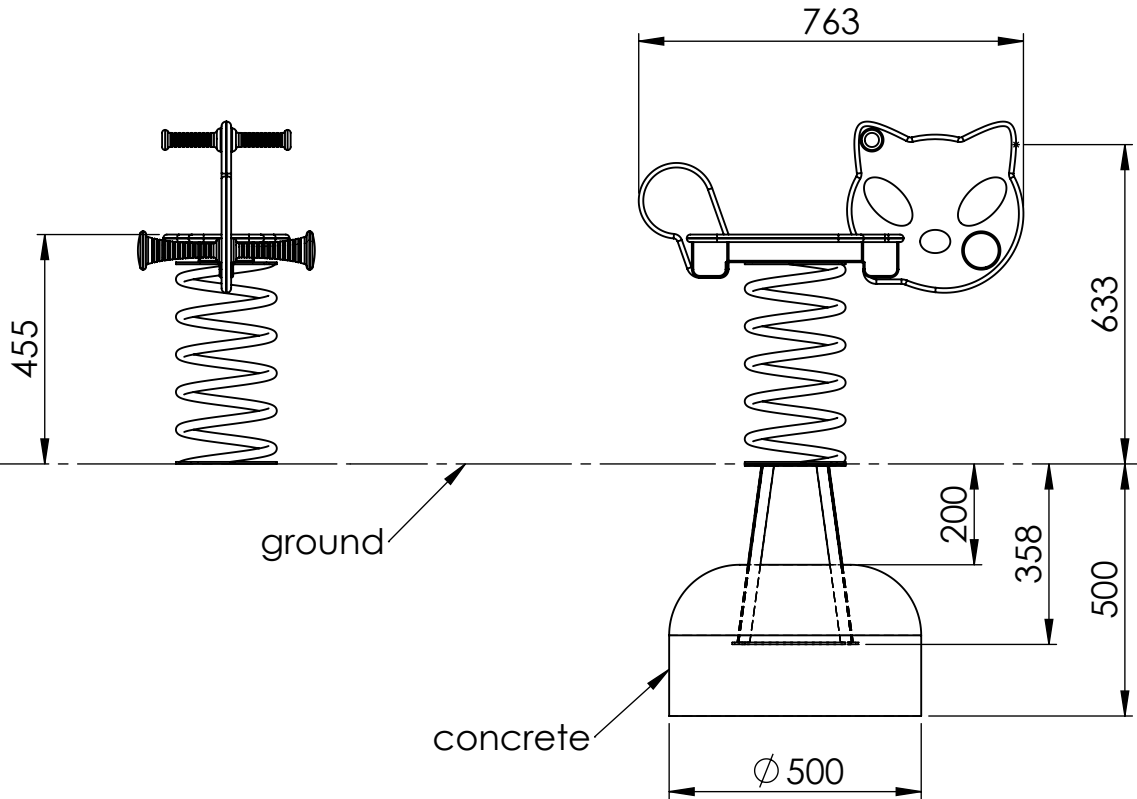

MATERIAL:

metal, plastic

A4

WEIGHT:

SCALE: 1:30

SHEET 3 OF 5

F

A

B

C

D

E

UNLESS OTHERWISE SPECIFIED:  
 DIMENSIONS ARE IN MILLIMETERS  
 WEIGHT ARE IN KILOGRAMM

PART NUMBER / DWG NO.: **VLO36**

	NAME	SIGNATURE	DATE	REVISION
DRAWN	M. Rebase		18.07.2014	
APPV'D				

DESCRIPTION:  
**Spring swing KITTY**