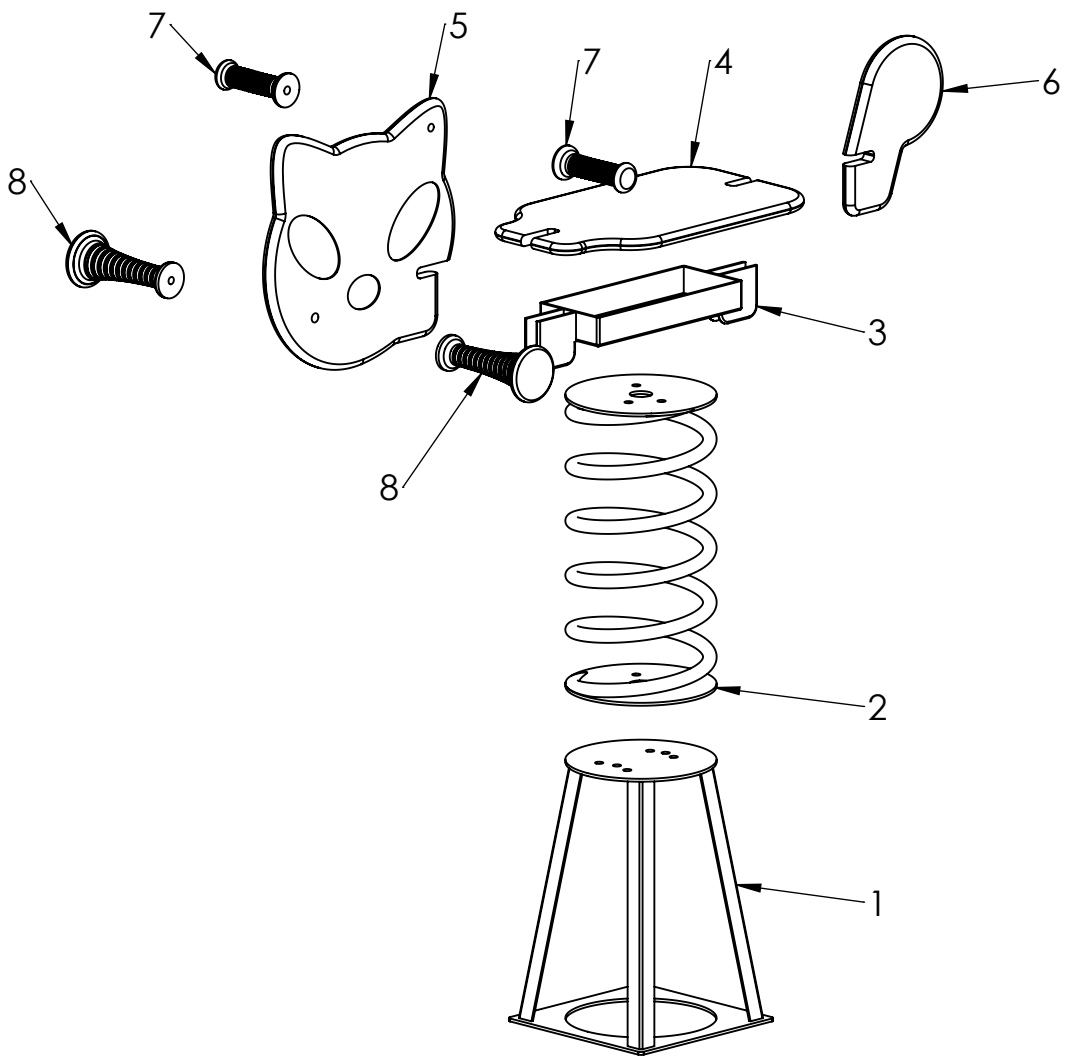

B

C

D

E

UNLESS OTHERWISE SPECIFIED:  
 DIMENSIONS ARE IN MILLIMETERS  
 WEIGHT ARE IN KILOGRAMM

PART NUMBER / DWG NO.: **VLO36**

	NAME	SIGNATURE	DATE	REVISION
DRAWN	M. Rebase		18.07.2014	
APPV'D				

DESCRIPTION:  
**Spring swing KITTY**

**Tiptiptap** OÜ  
 Veetorni 9,  
 Jüri alevik, Rae vald,  
 75301 Harjumaa

MATERIAL:	metal, plastic	A4
WEIGHT:	SCALE: 1:15	SHEET 4 OF 5

ITEM NO.	PART NUMBER	DESCRIPTION	/QTY.
1	ground fixing	galvanized steel	1
2	spring with spring disk	painted steel	1
3	central console	painted steel	1
4	seat for spring swing	PE plastic	1
5	head for spring swing	plastic	1
6	tail for spring swing	plastic	1
7	handle	plastic	2
8	leg support	plastic	2

UNLESS OTHERWISE SPECIFIED: DIMENSIONS ARE IN MILLIMETERS WEIGHT ARE IN KILOGRAMM				PART NUMBER / DWG NO.:		VLO36	
NAME	SIGNATURE	DATE	REVISION	DESCRIPTION: Spring swing KITTY			
DRAWN	M. Rebase	18.07.2014					
APPV'D							
 <b>Tiptiptap</b> OÜ Veetorni 9, Jüri alevik, Rae vald, 75301 Harjumaa				MATERIAL:		metal, plastic	
				WEIGHT:		A4	
						SCALE: 1:10	
						SHEET 5 OF 5	