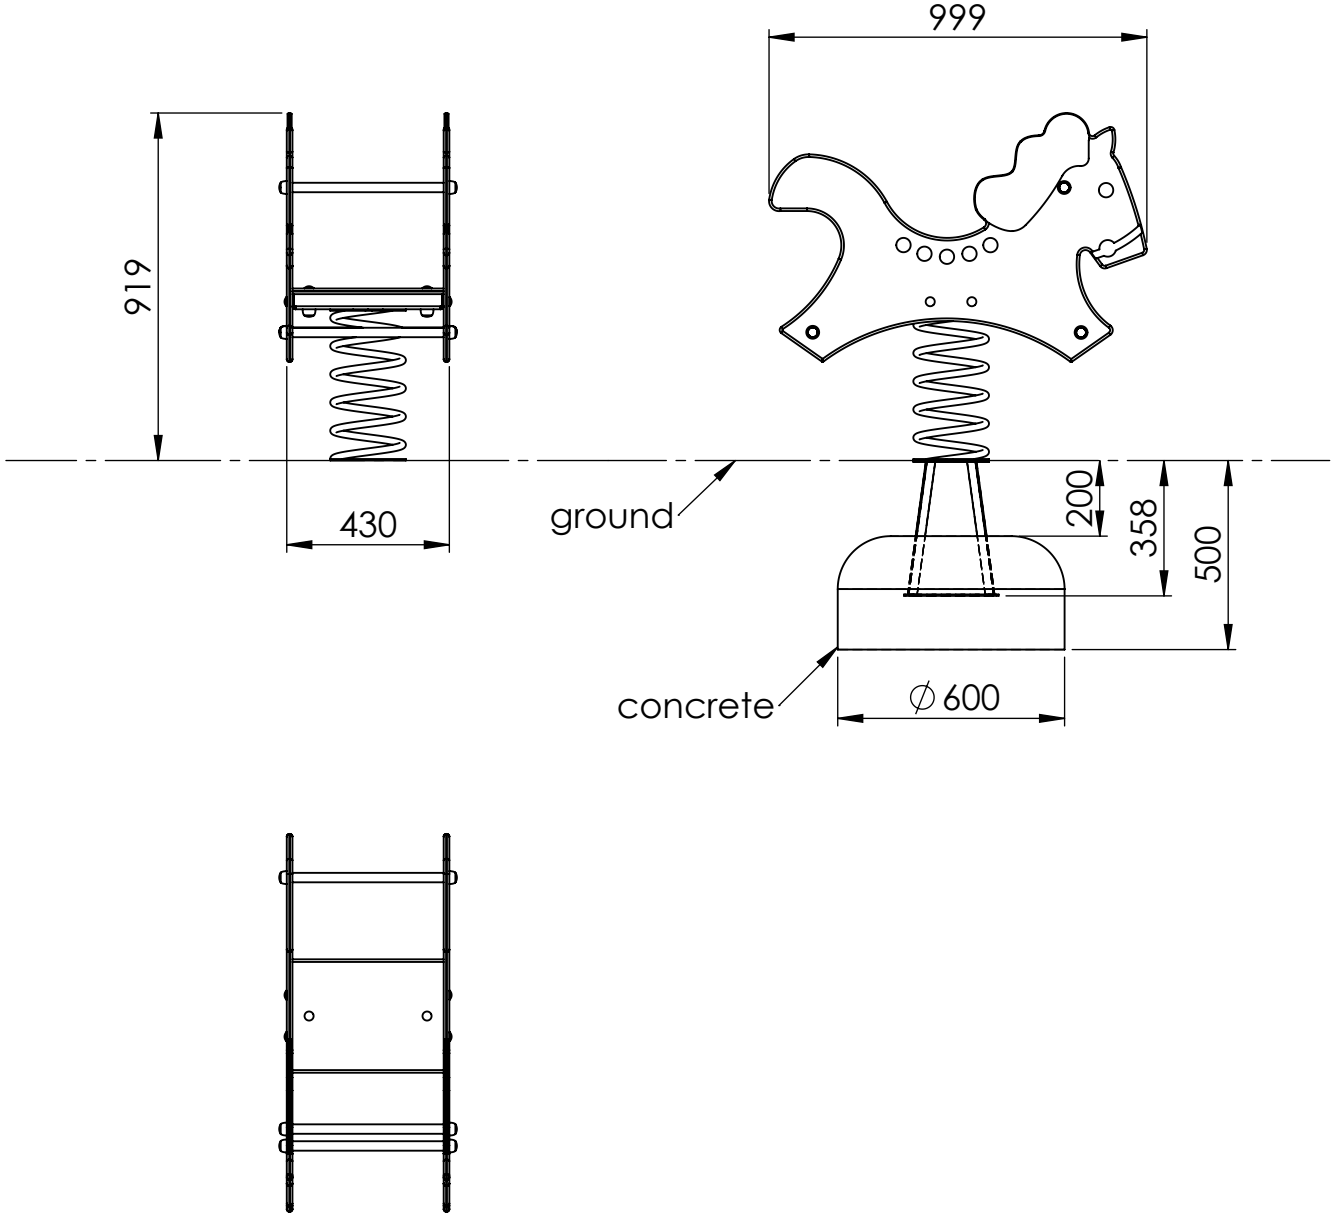

WEIGHT:

SCALE: 1:30

SHEET 3 OF 5

A

B

C

D

E

F

UNLESS OTHERWISE SPECIFIED:
DIMENSIONS ARE IN MILLIMETERS
WEIGHT ARE IN KILOGRAMM

	NAME	SIGNATURE	DATE	REVISION
DRAWN	M.Rebase		10.07.2014	
APPV'D				

PART NUMBER / DWG NO.:
VLI47

DESCRIPTION:
Spring swing PONY

UNLESS OTHERWISE SPECIFIED:
DIMENSIONS ARE IN MILLIMETERS
WEIGHT ARE IN KILOGRAMM

PART NUMBER / DWG NO.:

VLI47

	NAME	SIGNATURE	DATE	REVISION
DRAWN	M.Rebase		10.07.2014	
APPV'D				

DESCRIPTION:

Spring swing PONY