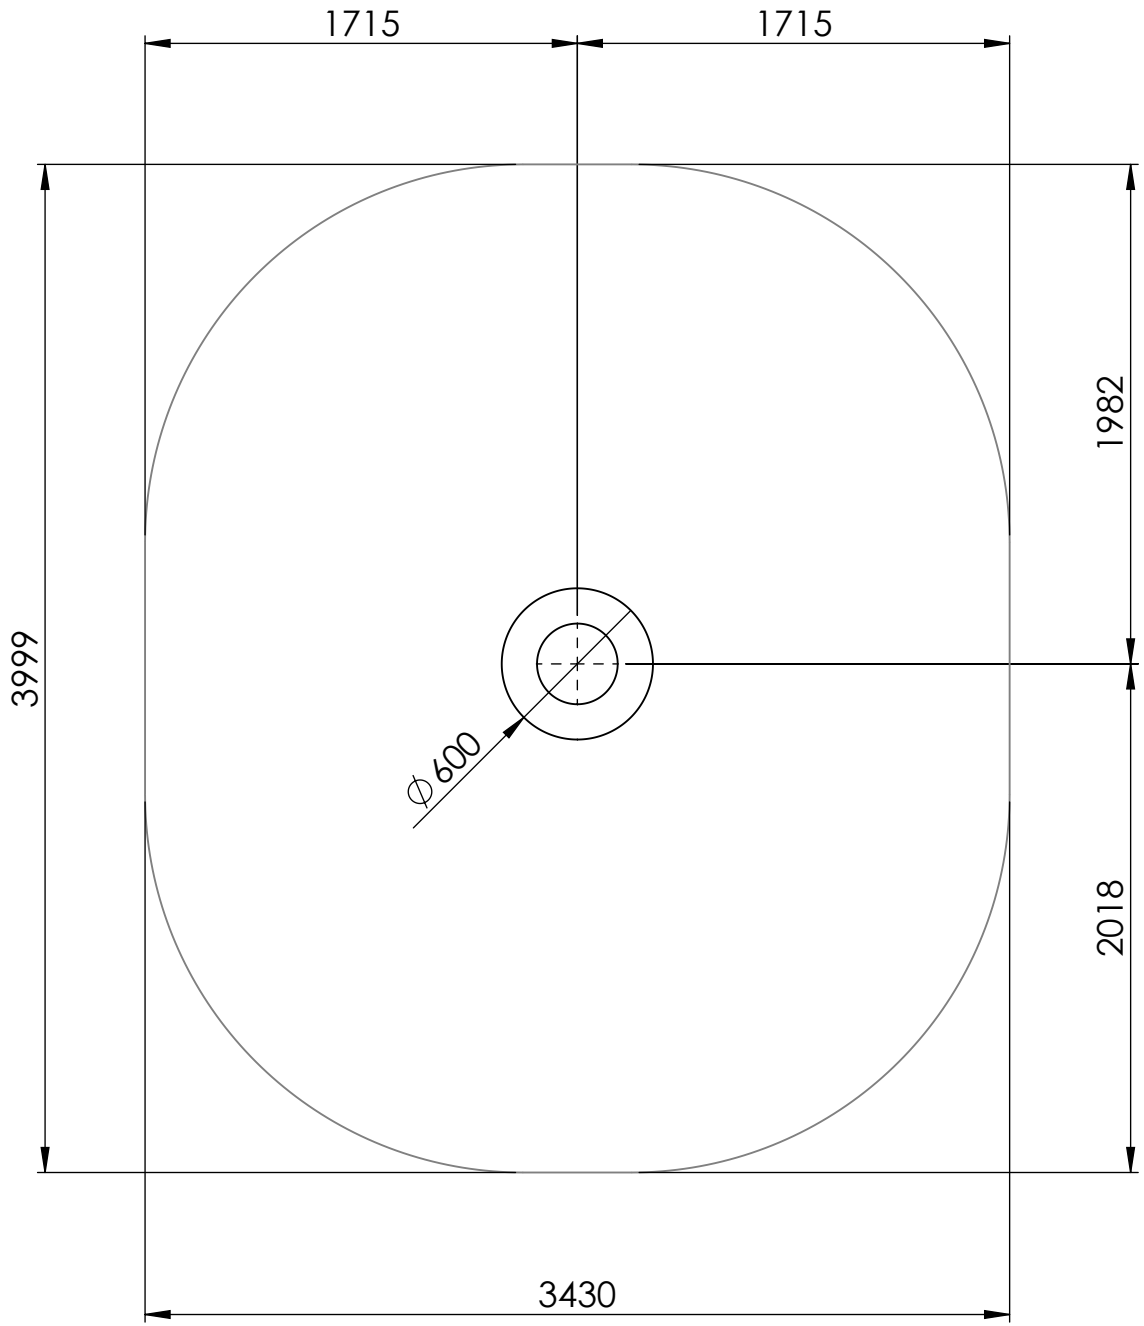

A

B

C

D

E

F

UNLESS OTHERWISE SPECIFIED:
DIMENSIONS ARE IN MILLIMETERS
WEIGHT ARE IN KILOGRAMM

PART NUMBER / DWG NO.:

A4

WEIGHT:

SCALE: 1:8

SHEET 1 OF 5

safety area

UNLESS OTHERWISE SPECIFIED:
DIMENSIONS ARE IN MILLIMETERS
WEIGHT ARE IN KILOGRAMM

PART NUMBER / DWG NO.:

VLI47

A4

WEIGHT:

SCALE: 1:30

SHEET 2 OF 5

foundation

A

B

C

D

E

depth of foundation 500mm

UNLESS OTHERWISE SPECIFIED:
DIMENSIONS ARE IN MILLIMETERS
WEIGHT ARE IN KILOGRAMM

PART NUMBER / DWG NO.:

VLI47

	NAME	SIGNATURE	DATE	REVISION
DRAWN	M.Rebase		10.07.2014	
APPV'D				