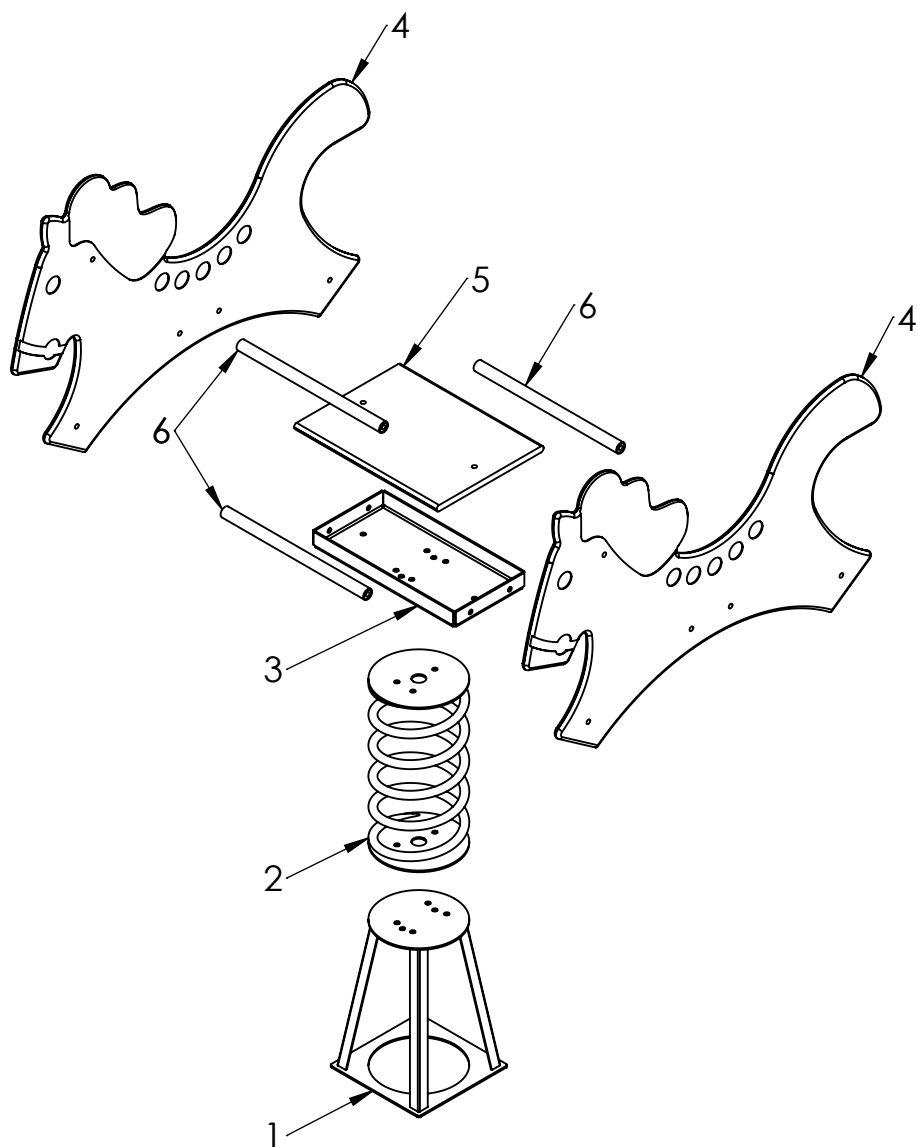

F

UNLESS OTHERWISE SPECIFIED:
DIMENSIONS ARE IN MILLIMETERS
WEIGHT ARE IN KILOGRAMM

	NAME	SIGNATURE	DATE	REVISION
DRAWN	M.Rebase		10.07.2014	
APPV'D				

PART NUMBER / DWG NO.:
VLI47

DESCRIPTION:
Spring swing PONY

Tiptaptap OÜ
Veetorni 9,
Jüri alevik, Rae vald,
75301 Harjumaa

MATERIAL:	wood, metal, plastic	A4
WEIGHT:	SCALE: 1:30	SHEET 4 OF 5

A

B

C

D

ITEM NO.	PART NUMBER	DESCRIPTION	QTY.
1	ground fixing	galvanized steel	1
2	spring with spring disk	painted steel	1
3	central console	galvanized steel	1
4	side panel	plastic	2
5	seat panel	plastic	1
6	tube D25	painted steel	3

UNLESS OTHERWISE SPECIFIED:
DIMENSIONS ARE IN MILLIMETERS
WEIGHT ARE IN KILOGRAMM

PART NUMBER / DWG NO.:

VLI47

	NAME	SIGNATURE	DATE	REVISION
DRAWN	M.Rebase		10.07.2014	
APPV'D				

DESCRIPTION:

Spring swing PONY