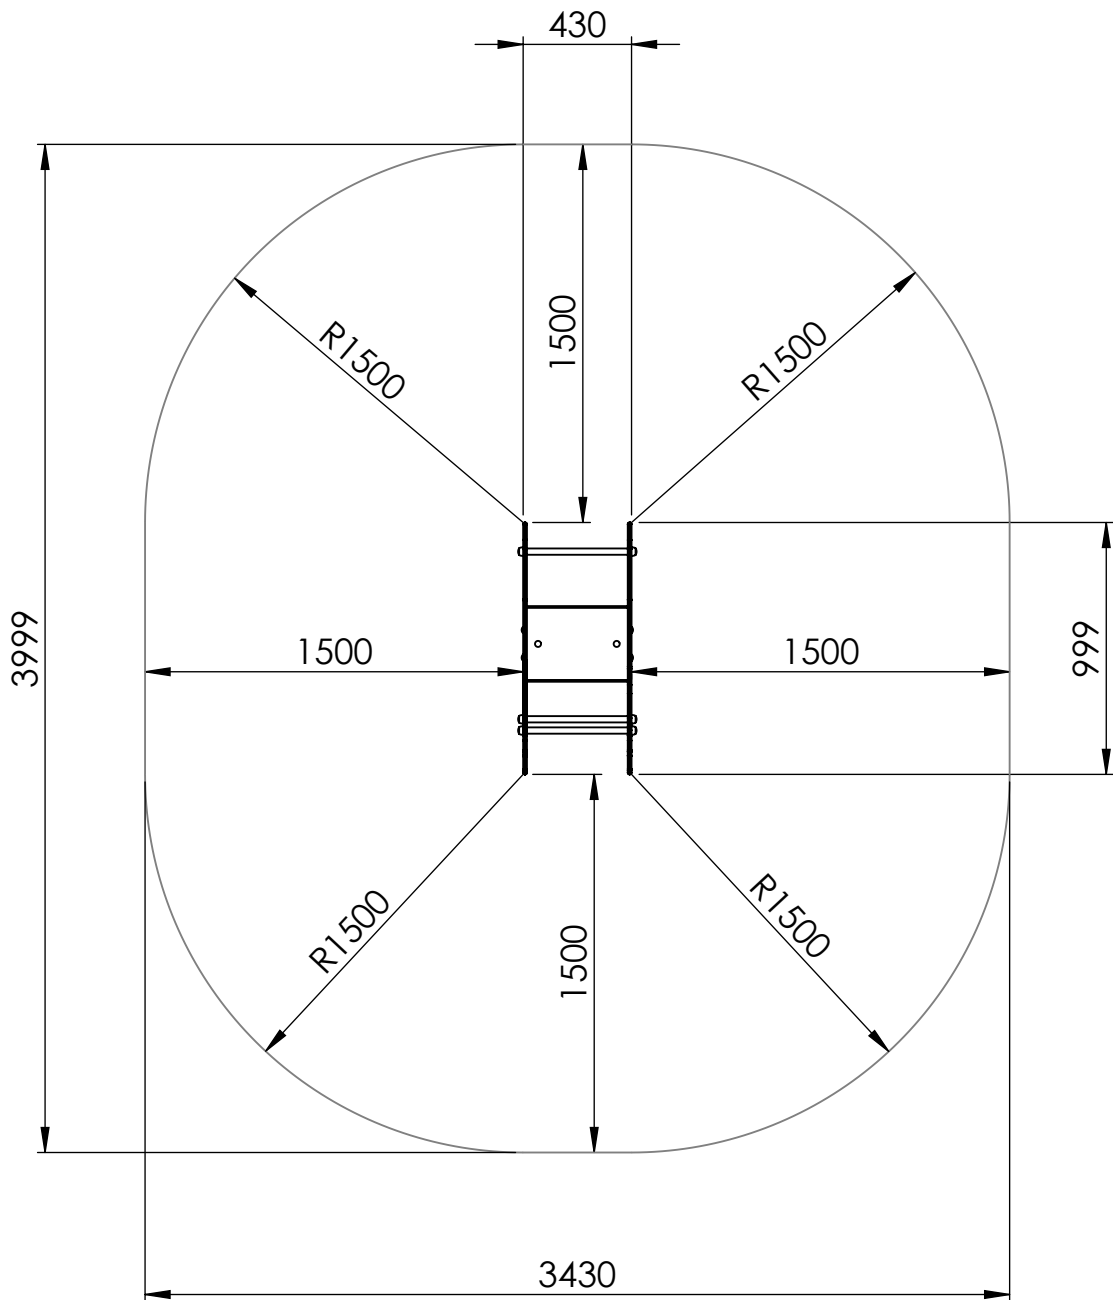

A

B

C

D

E

F

UNLESS OTHERWISE SPECIFIED:
DIMENSIONS ARE IN MILLIMETERS
WEIGHT ARE IN KILOGRAMM

PART NUMBER / DWG NO.:

A4

WEIGHT:

SCALE: 1:8

SHEET 1 OF 5

safety area

UNLESS OTHERWISE SPECIFIED:
DIMENSIONS ARE IN MILLIMETERS
WEIGHT ARE IN KILOGRAMM

PART NUMBER / DWG NO.:

VLI47

A4

WEIGHT:

SCALE: 1:30

SHEET 2 OF 5

foundation

A

B

C

D

E

depth of foundation 500mm

UNLESS OTHERWISE SPECIFIED:
DIMENSIONS ARE IN MILLIMETERS
WEIGHT ARE IN KILOGRAMM

PART NUMBER / DWG NO.:

VLI47

	NAME	SIGNATURE	DATE	REVISION
DRAWN	M.Rebase		10.07.2014	
APPV'D				