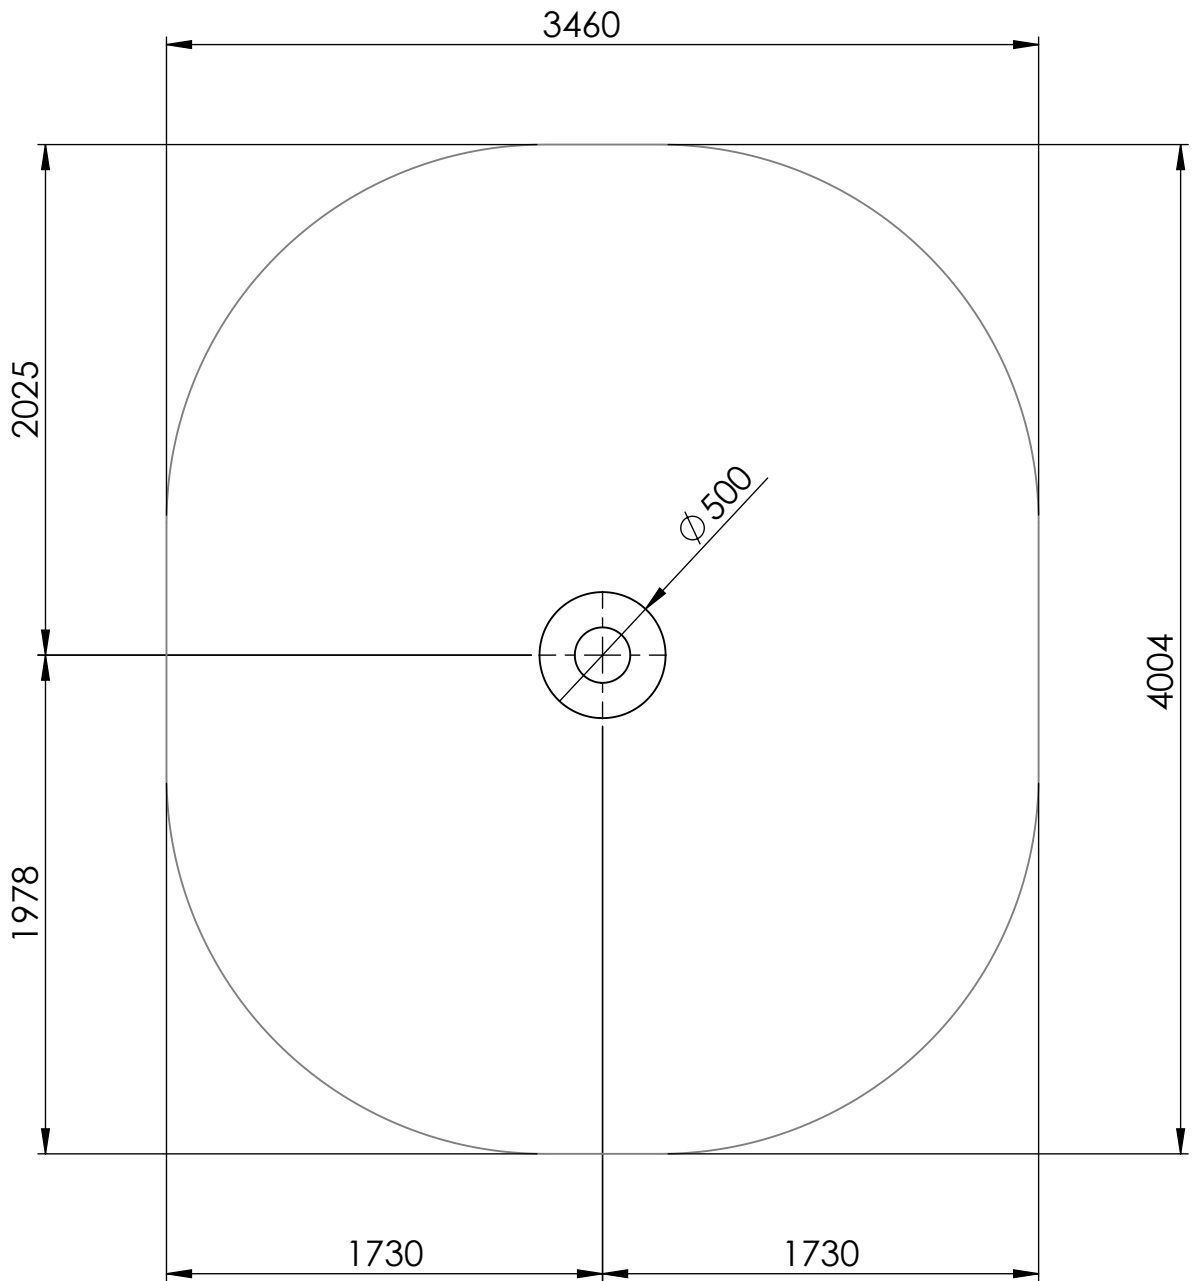

foundation

A

B

C

D

E

UNLESS OTHERWISE SPECIFIED: DIMENSIONS ARE IN MILLIMETERS WEIGHT ARE IN KILOGRAMM				
	NAME	SIGNATURE	DATE	REVISION
DRAWN	M.Rebase		09.09.2014	
APPV'D				

PART NUMBER / DWG NO.: **VLI45**

DESCRIPTION: **Spring swing BEETLE**

Tiptaptap OÜ
Veetorni 9,
Jüri alevik, Rae vald,
75301 Harjumaa

MATERIAL:	metal, plastic	A4
WEIGHT:	SCALE: 1:30	SHEET 3 OF 5