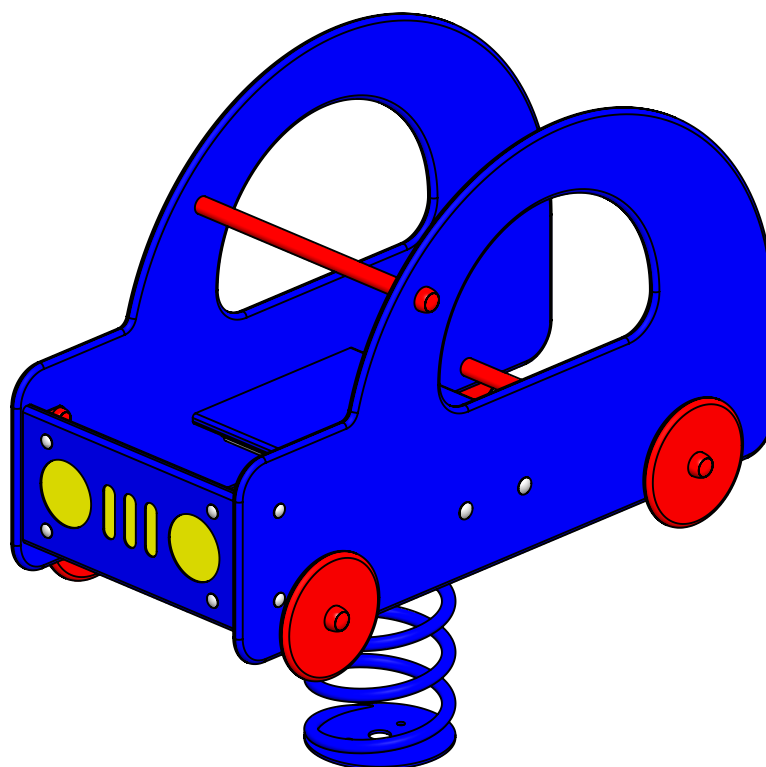

A

B

C

D

E

F

UNLESS OTHERWISE SPECIFIED:
DIMENSIONS ARE IN MILLIMETERS
WEIGHT ARE IN KILOGRAMM

PART NUMBER / DWG NO.:

VLI45

	NAME	SIGNATURE	DATE	REVISION
DRAWN	M.Rebase		09.09.2014	
APPV'D				

DESCRIPTION:

Spring swing BEETLE

Tiptiptap OÜ

Tiptiptap OÜ
Veetorni 9,
Jüri alevik, Rae vald,
75301 Harjumaa

MATERIAL:

metal, plastic

A4

WEIGHT:

SCALE: 1:10

SHEET 1 OF 5