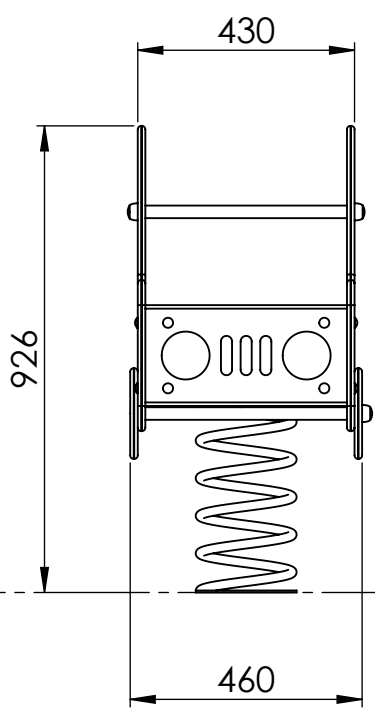

A

B

C

D

E

ground

concrete

UNLESS OTHERWISE SPECIFIED:
DIMENSIONS ARE IN MILLIMETERS
WEIGHT ARE IN KILOGRAMM

	NAME	SIGNATURE	DATE	REVISION
DRAWN	M.Rebase		09.09.2014	
APPV'D				

PART NUMBER / DWG NO.:
VLI45

DESCRIPTION:
Spring swing BEETLE

Tiptaptap OÜ

Tiptaptap OÜ
Veetorni 9,
Jüri alevik, Rae vald,
75301 Harjumaa

MATERIAL: metal, plastic

A4

WEIGHT: SCALE: 1:15 SHEET 4 OF 5