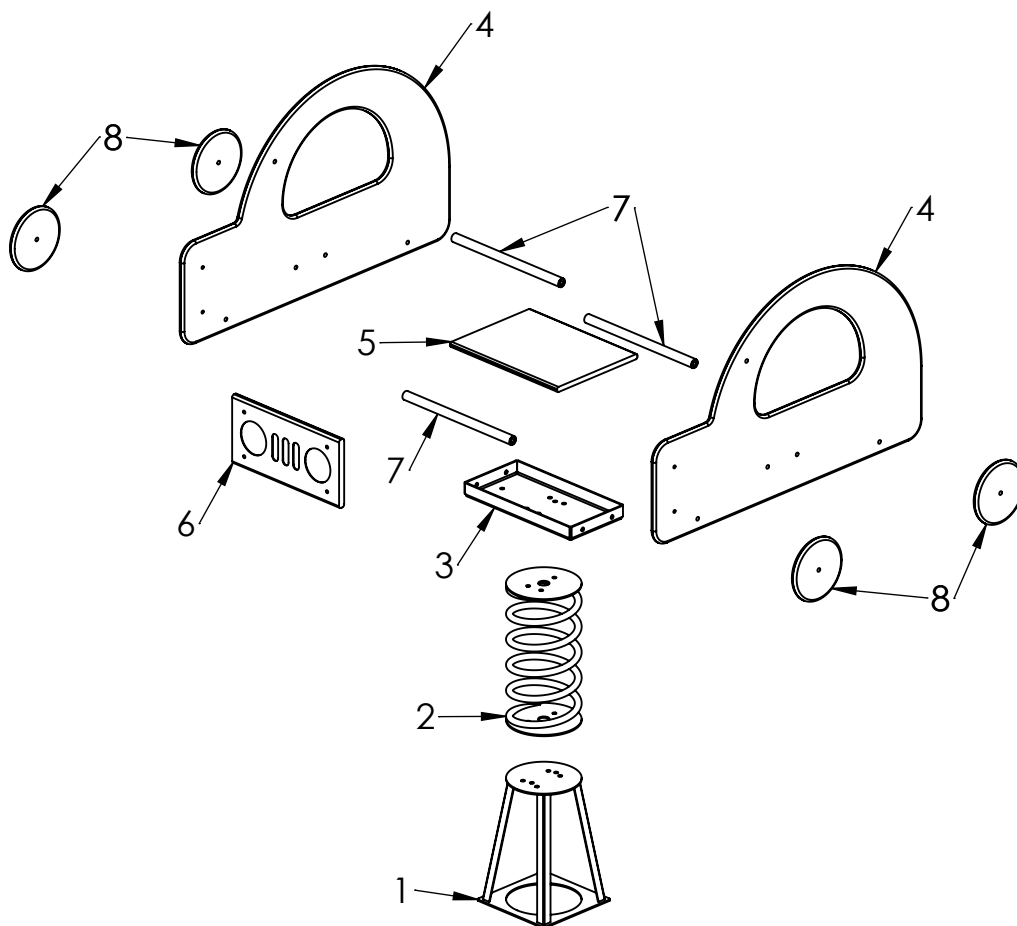

D

ITEM NO.	PART NUMBER	DESCRIPTION	QTY.
1	ground fixing	galvanized steel	1
2	spring with spring disk	painted steel	1
3	central console	galvanized steel	1
4	side panel	PE plastic	2
5	seating panel	PE plastic	1
6	front panel	PE plastic	1
7	tube D25	painted steel	3
8	wheel	PE plastic	4

UNLESS OTHERWISE SPECIFIED: DIMENSIONS ARE IN MILLIMETERS WEIGHT ARE IN KILOGRAMM				PART NUMBER / DWG NO.:	
				VLI45	
				DESCRIPTION:	
				Spring swing BEETLE	
				MATERIAL:	
				metal, plastic	
				A4	
				WEIGHT:	
				SCALE: 1:20	
				SHEET 5 OF 5	