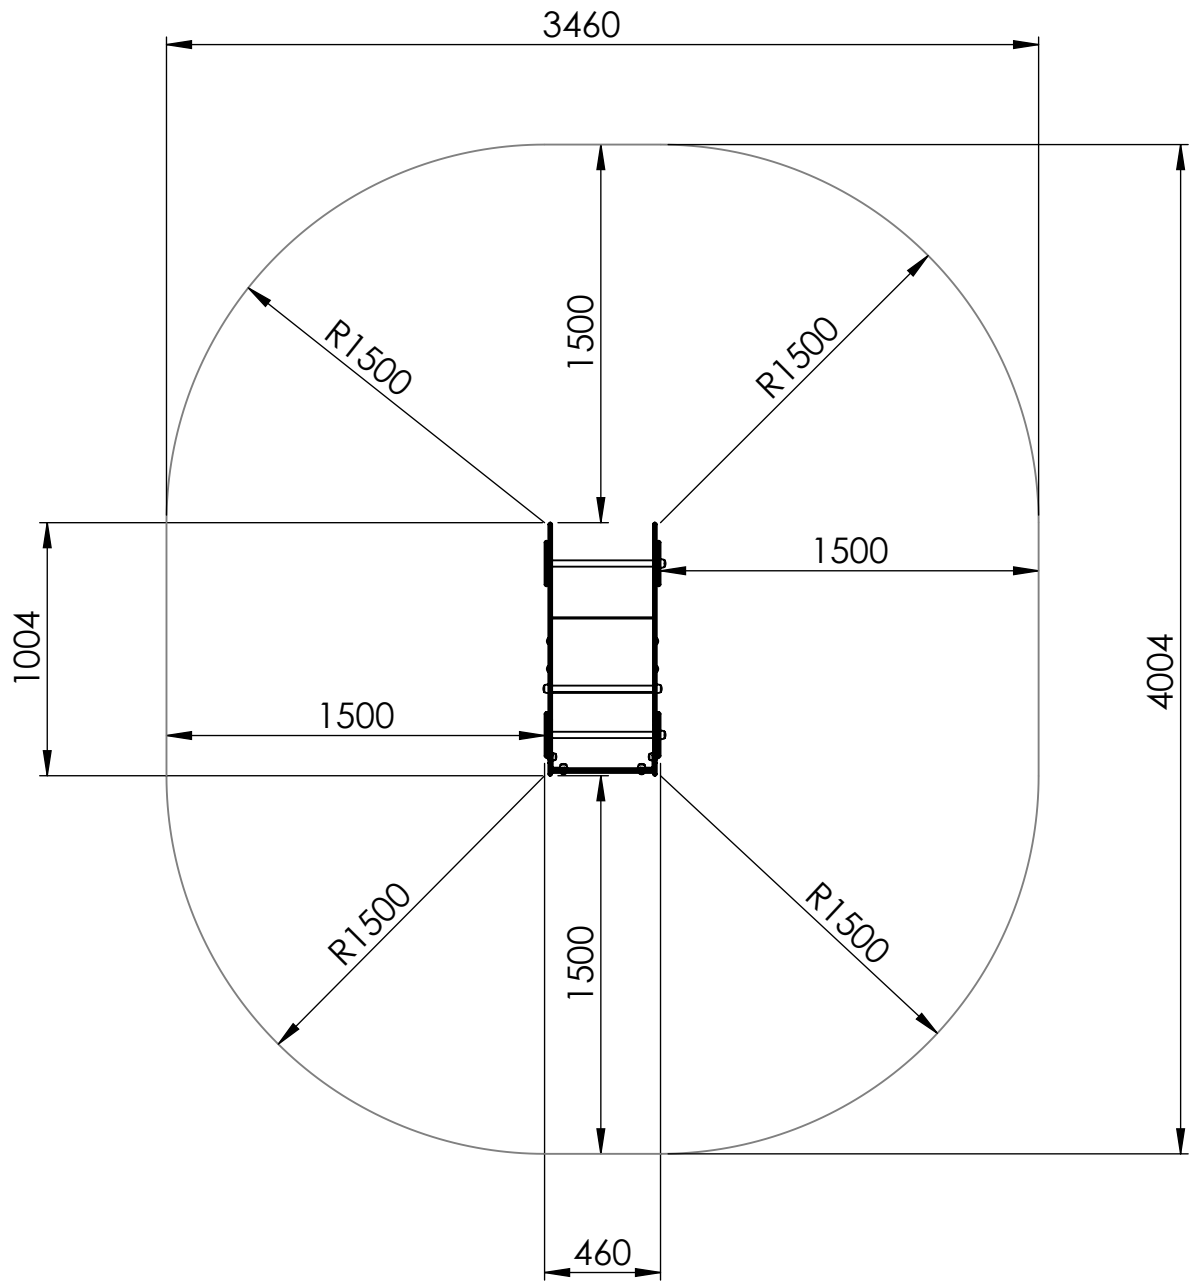

A

B

C

D

E

F

UNLESS OTHERWISE SPECIFIED:
DIMENSIONS ARE IN MILLIMETERS
WEIGHT ARE IN KILOGRAMM

PART NUMBER / DWG NO.:

A4

WEIGHT:

SCALE: 1:10

SHEET 1 OF 5

safety area

UNLESS OTHERWISE SPECIFIED:
DIMENSIONS ARE IN MILLIMETERS
WEIGHT ARE IN KILOGRAMM

PART NUMBER / DWG NO.:

VLI45

WEIGHT:

SCALE: 1:30

SHEET 2 OF 5

foundation

A

B

C

D