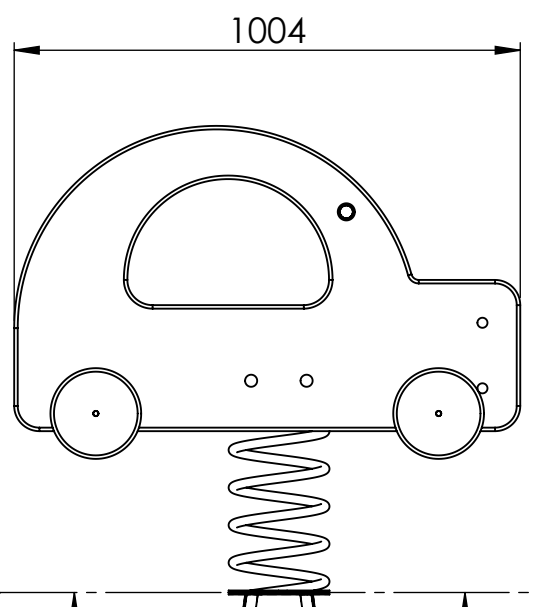

A

B

C

D

E

ground

concrete

UNLESS OTHERWISE SPECIFIED:
DIMENSIONS ARE IN MILLIMETERS
WEIGHT ARE IN KILOGRAMM

	NAME	SIGNATURE	DATE	REVISION
DRAWN	M.Rebase		09.09.2014	
APPV'D				

PART NUMBER / DWG NO.:
VLI45

DESCRIPTION:
Spring swing BEETLE

Tiptaptap OÜ

Tiptaptap OÜ
Veetorni 9,
Jüri alevik, Rae vald,
75301 Harjumaa

MATERIAL: metal, plastic

A4

WEIGHT: SCALE: 1:15 SHEET 4 OF 5