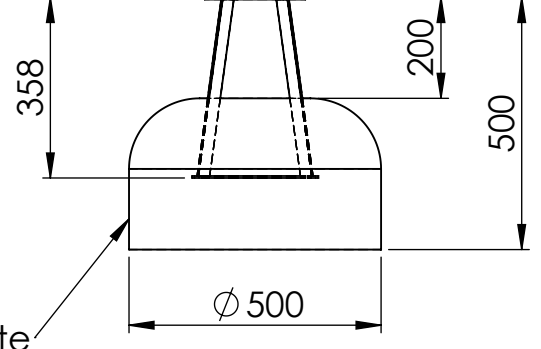

E

UNLESS OTHERWISE SPECIFIED: DIMENSIONS ARE IN MILLIMETERS WEIGHT ARE IN KILOGRAMM				
	NAME	SIGNATURE	DATE	REVISION
DRAWN	M.Rebase		09.09.2014	
APPV'D				

PART NUMBER / DWG NO.: **VLI45**

DESCRIPTION: **Spring swing BEETLE**

concrete

UNLESS OTHERWISE SPECIFIED:
 DIMENSIONS ARE IN MILLIMETERS
 WEIGHT ARE IN KILOGRAMM

	NAME	SIGNATURE	DATE	REVISION
DRAWN	M.Rebase		09.09.2014	
APPV'D				

PART NUMBER / DWG NO.:
VLI45

DESCRIPTION:
Spring swing BEETLE