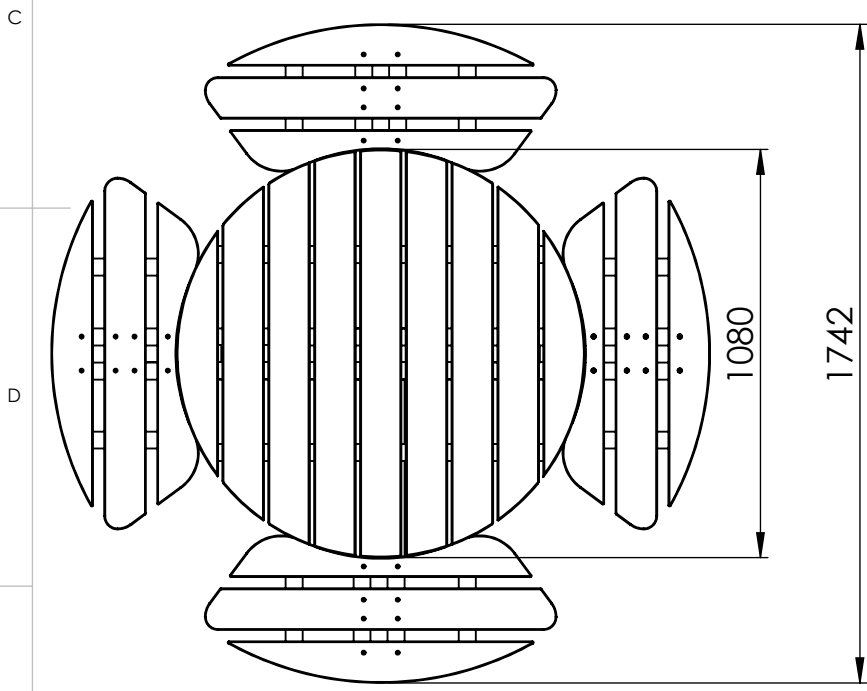

A4

WEIGHT:

SCALE: 1:10

SHEET 1 OF 5

A

B

C

D

Tiptaptap OÜ
Veetorni 9,
Jüri alevik, Rae vald,
75301 Harjumaa

MATERIAL:	wood, metal, plastic	A4
WEIGHT:	SCALE: 1:10	SHEET 2 OF 5

E

F

UNLESS OTHERWISE SPECIFIED:
DIMENSIONS ARE IN MILLIMETERS
WEIGHT ARE IN KILOGRAMM

A

B

C

D

E

ITEM NO.	PART NUMBER
1	Corner 90 for legs
2	Corner 90 for seats
3	Corner-screw 5x40

UNLESS OTHERWISE SPECIFIED:
 DIMENSIONS ARE IN MILLIMETERS
 WEIGHT ARE IN KILOGRAMM

	NAME	SIGNATURE	DATE	REVISION
DRAWN	R.Fedotov		20.03.2014	
APPV'D				

D

E

ITEM NO.	PART NUMBER
1	Corner-screw 5x40
2	Woodscrew 6 x 90

UNLESS OTHERWISE SPECIFIED:
DIMENSIONS ARE IN MILLIMETERS
WEIGHT ARE IN KILOGRAMM

	NAME	SIGNATURE	DATE	REVISION
DRAWN	R.Fedotov		20.03.2014	
APPV'D				