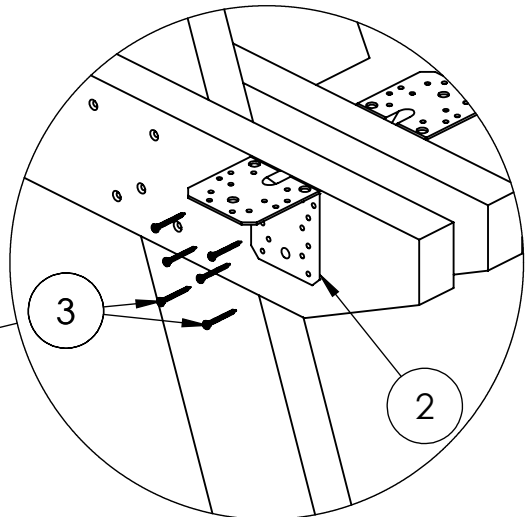

	NAME	SIGNATURE	DATE	REVISION
DRAWN	R.Fedotov		20.03.2014	
APPV'D				

PART NUMBER / DWG NO.:	PP002
DESCRIPTION:	RONDO

Tiptiptap OÜ

Tiptiptap OÜ
Veetorni 9,
Jüri alevik, Rae vald,
75301 Harjumaa

MATERIAL:	wood, metal, plastic	A4
WEIGHT:	SCALE: 1:20	SHEET 3 OF 5

A

B

C

D

E

ITEM NO.	PART NUMBER
1	Corner 90 for legs
2	Corner 90 for seats
3	Corner-screw 5x40

UNLESS OTHERWISE SPECIFIED:
 DIMENSIONS ARE IN MILLIMETERS
 WEIGHT ARE IN KILOGRAMM

	NAME	SIGNATURE	DATE	REVISION
DRAWN	R.Fedotov		20.03.2014	
APPV'D				

D

E

ITEM NO.	PART NUMBER
1	Corner-screw 5x40
2	Woodscrew 6 x 90

UNLESS OTHERWISE SPECIFIED:
DIMENSIONS ARE IN MILLIMETERS
WEIGHT ARE IN KILOGRAMM

	NAME	SIGNATURE	DATE	REVISION
DRAWN	R.Fedotov		20.03.2014	
APPV'D				