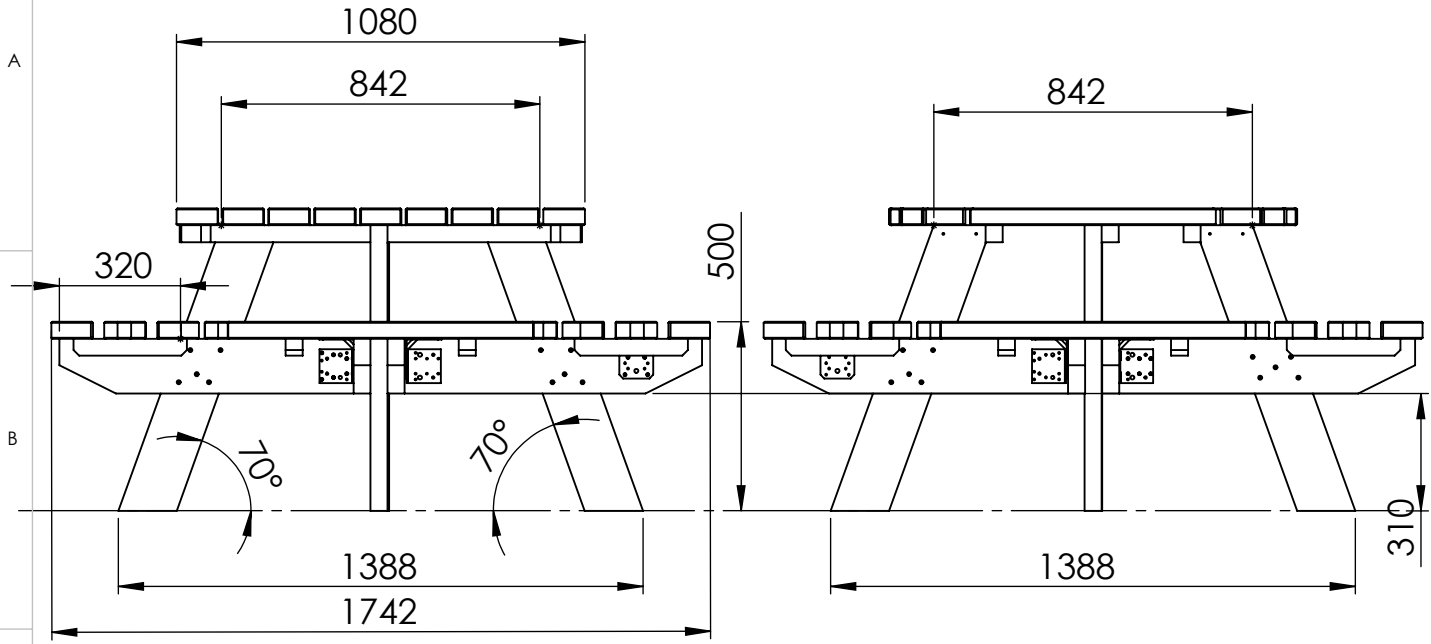

A4

WEIGHT:

SCALE: 1:10

SHEET 1 OF 5

A

B

C

D

Tiptaptap OÜ
Veetorni 9,
Jüri alevik, Rae vald,
75301 Harjumaa

MATERIAL:	wood, metal, plastic	A4
WEIGHT:	SCALE: 1:10	SHEET 2 OF 5

E

F

UNLESS OTHERWISE SPECIFIED:
DIMENSIONS ARE IN MILLIMETERS
WEIGHT ARE IN KILOGRAMM

A

B

C

D

E

ITEM NO.	PART NUMBER
1	Corner 90 for legs
2	Corner 90 for seats
3	Corner-screw 5x40

UNLESS OTHERWISE SPECIFIED:
 DIMENSIONS ARE IN MILLIMETERS
 WEIGHT ARE IN KILOGRAMM

	NAME	SIGNATURE	DATE	REVISION
DRAWN	R.Fedotov		20.03.2014	
APPV'D				

D

E

ITEM NO.	PART NUMBER
1	Corner-screw 5x40
2	Woodscrew 6 x 90

UNLESS OTHERWISE SPECIFIED:
DIMENSIONS ARE IN MILLIMETERS
WEIGHT ARE IN KILOGRAMM

	NAME	SIGNATURE	DATE	REVISION
DRAWN	R.Fedotov		20.03.2014	
APPV'D				