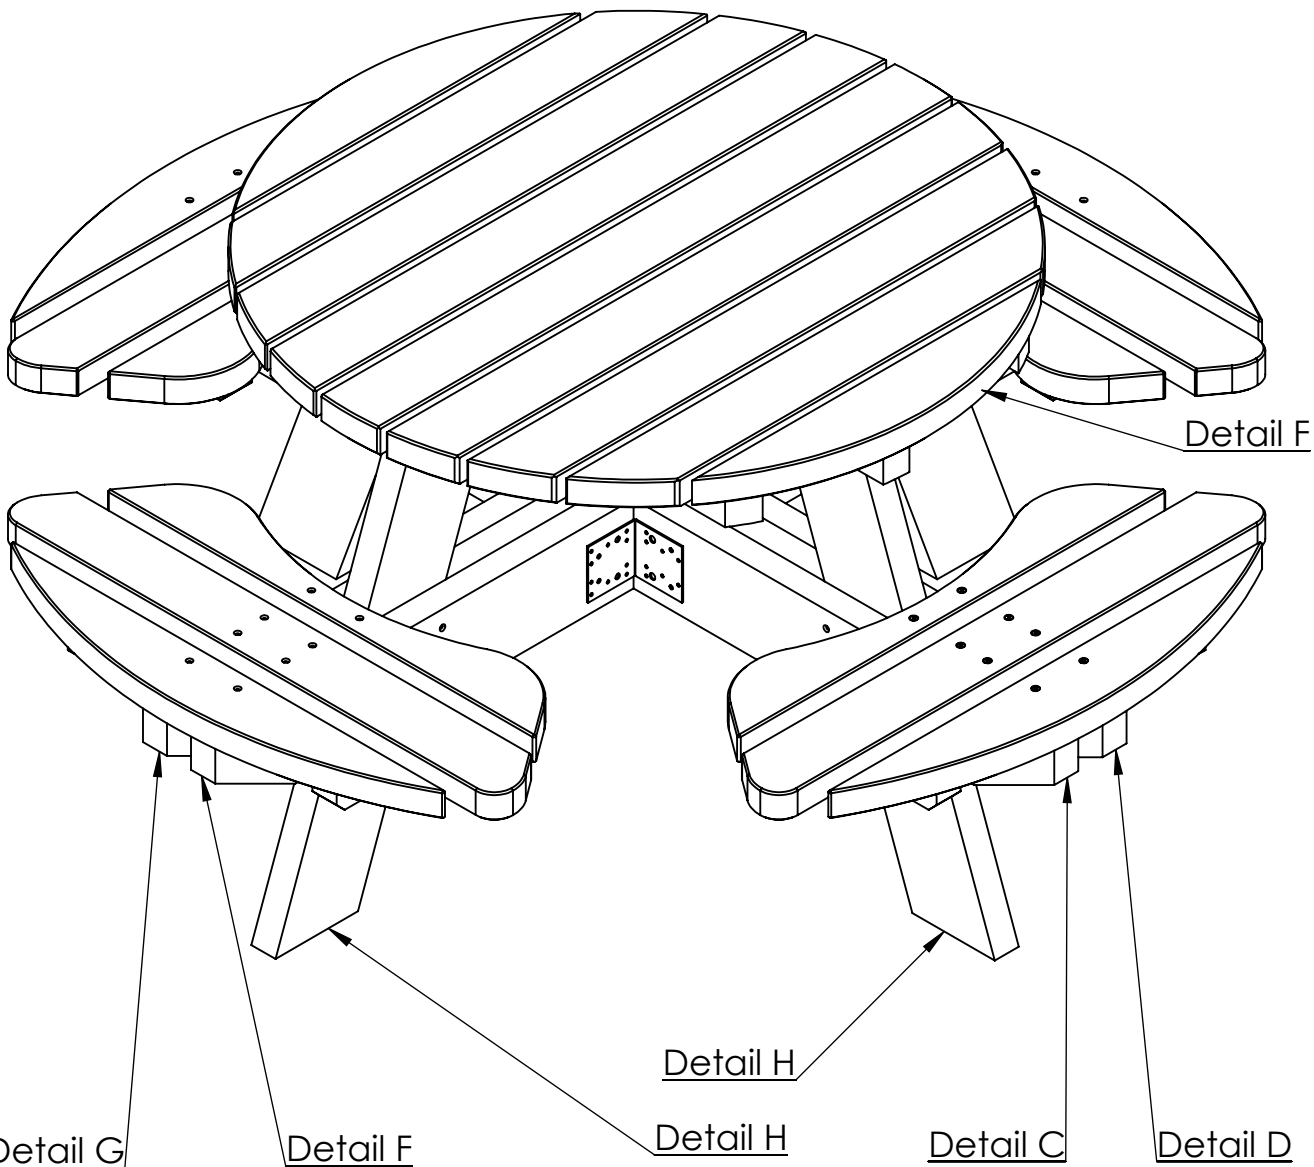

A

B

C

D

E

F

UNLESS OTHERWISE SPECIFIED: DIMENSIONS ARE IN MILLIMETERS WEIGHT ARE IN KILOGRAMM				
	NAME	SIGNATURE	DATE	REVISION
DRAWN	R.Fedotov		20.03.2014	
APPV'D				

PART NUMBER / DWG NO.:	PP002
DESCRIPTION:	RONDO

Tiptaptap OÜ
Veetorni 9,
Jüri alevik, Rae vald,
75301 Harjumaa

MATERIAL:	wood, metal, plastic	A4
WEIGHT:	SCALE: 1:10	SHEET 2 OF 5