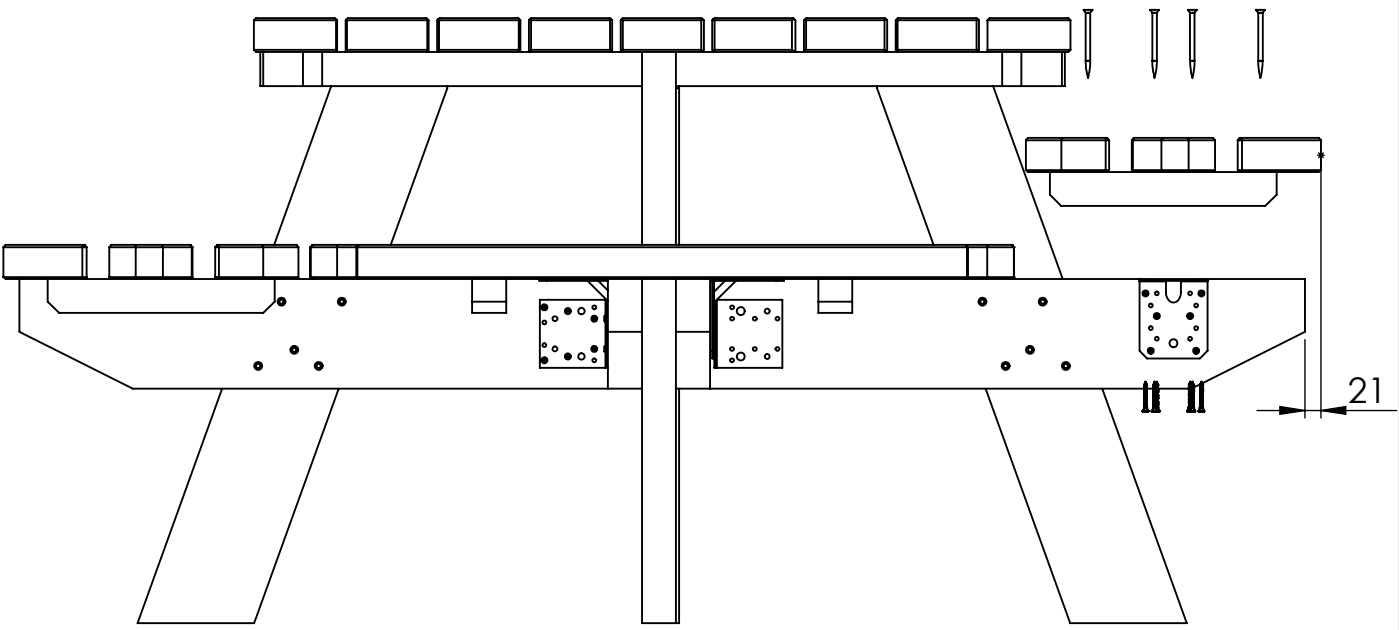

A

B

C

D

E

ITEM NO.	PART NUMBER
1	Corner 90 for legs
2	Corner 90 for seats
3	Corner-screw 5x40

UNLESS OTHERWISE SPECIFIED:
 DIMENSIONS ARE IN MILLIMETERS
 WEIGHT ARE IN KILOGRAMM

	NAME	SIGNATURE	DATE	REVISION
DRAWN	R.Fedotov		20.03.2014	
APPV'D				

D

E

ITEM NO.	PART NUMBER
1	Corner-screw 5x40
2	Woodscrew 6 x 90

UNLESS OTHERWISE SPECIFIED:
DIMENSIONS ARE IN MILLIMETERS
WEIGHT ARE IN KILOGRAMM

	NAME	SIGNATURE	DATE	REVISION
DRAWN	R.Fedotov		20.03.2014	
APPV'D				