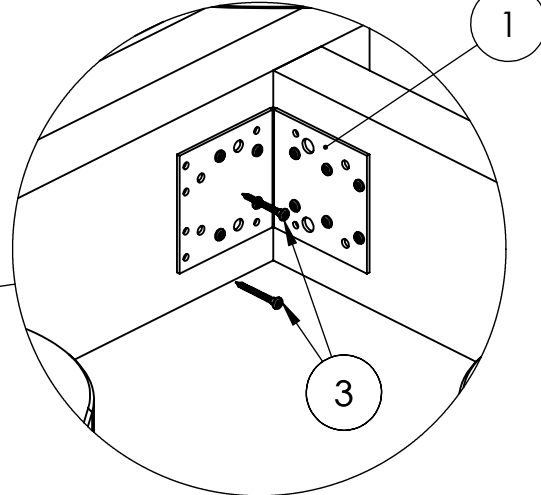

A

B

C

D

E

ITEM NO.	PART NUMBER
1	Corner 90 for legs
2	Corner 90 for seats
3	Corner-screw 5x40

UNLESS OTHERWISE SPECIFIED:
 DIMENSIONS ARE IN MILLIMETERS
 WEIGHT ARE IN KILOGRAMM

	NAME	SIGNATURE	DATE	REVISION
DRAWN	R.Fedotov		20.03.2014	
APPV'D				

D

E

ITEM NO.	PART NUMBER
1	Corner-screw 5x40
2	Woodscrew 6 x 90

UNLESS OTHERWISE SPECIFIED:
DIMENSIONS ARE IN MILLIMETERS
WEIGHT ARE IN KILOGRAMM

	NAME	SIGNATURE	DATE	REVISION
DRAWN	R.Fedotov		20.03.2014	
APPV'D				