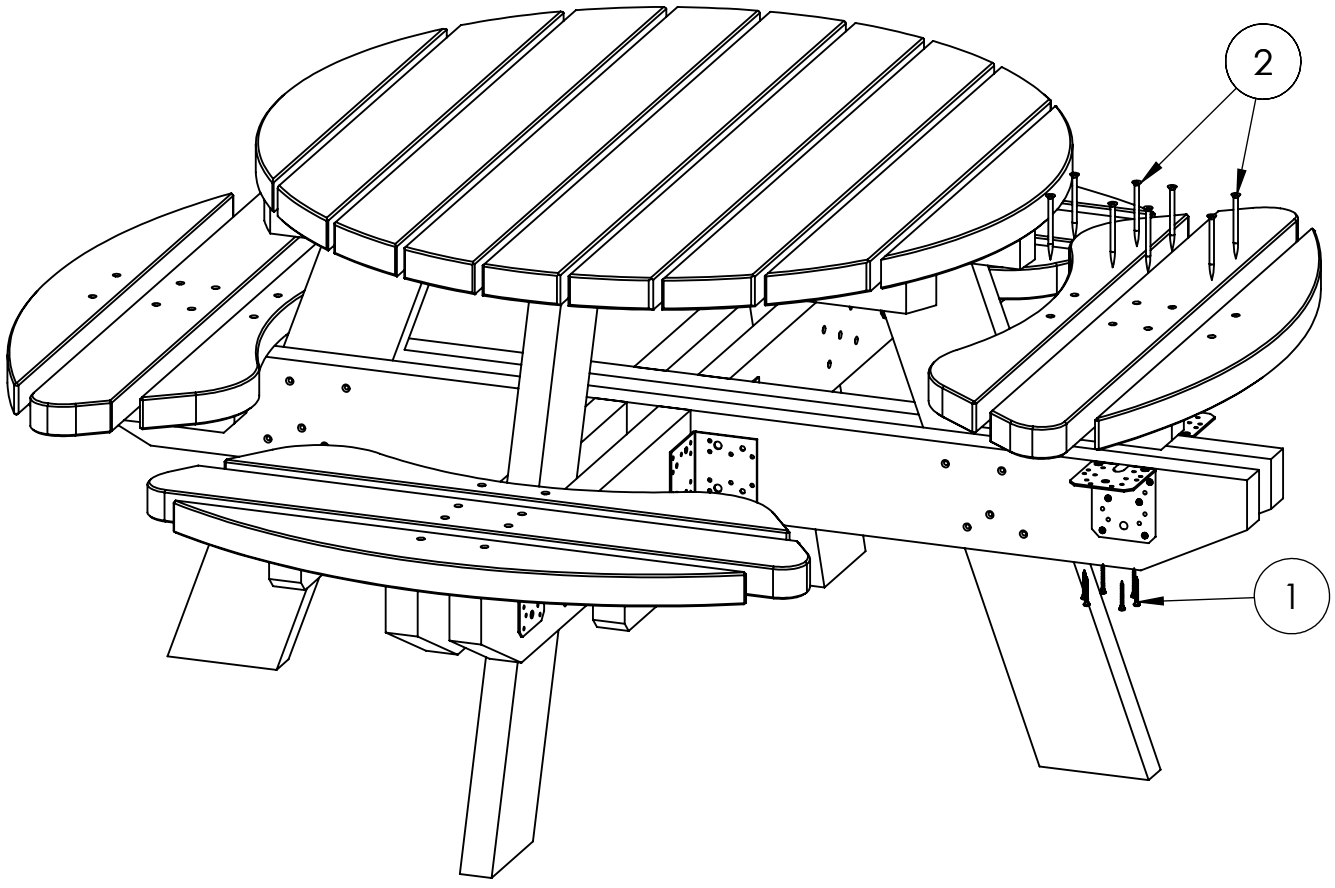

A

B

C

D

E

ITEM NO.	PART NUMBER
1	Corner 90 for legs
2	Corner 90 for seats
3	Corner-screw 5x40

UNLESS OTHERWISE SPECIFIED:
 DIMENSIONS ARE IN MILLIMETERS
 WEIGHT ARE IN KILOGRAMM

	NAME	SIGNATURE	DATE	REVISION
DRAWN	R.Fedotov		20.03.2014	
APPV'D				

D

E

ITEM NO.	PART NUMBER
1	Corner-screw 5x40
2	Woodscrew 6 x 90

UNLESS OTHERWISE SPECIFIED:
DIMENSIONS ARE IN MILLIMETERS
WEIGHT ARE IN KILOGRAMM

	NAME	SIGNATURE	DATE	REVISION
DRAWN	R.Fedotov		20.03.2014	
APPV'D				