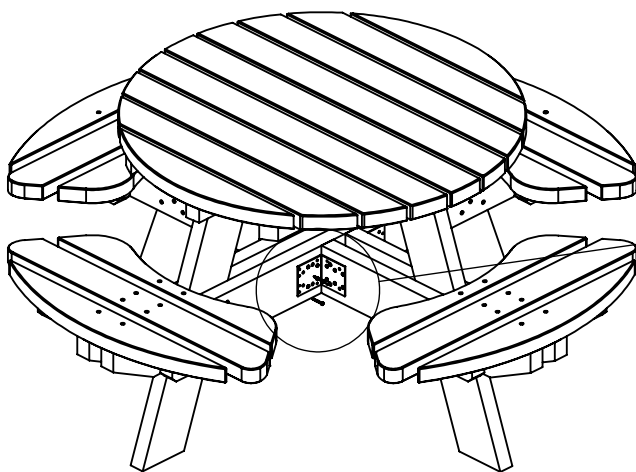

	NAME	SIGNATURE	DATE	REVISION
DRAWN	R.Fedotov		20.03.2014	
APPV'D				

PART NUMBER / DWG NO.:	PP002
DESCRIPTION:	RONDO

Tiptiptap OÜ

Tiptiptap OÜ
Veetorni 9,
Jüri alevik, Rae vald,
75301 Harjumaa

MATERIAL:	wood, metal, plastic	A4
WEIGHT:	SCALE: 1:20	SHEET 3 OF 5

A

B

C

D

E

ITEM NO.	PART NUMBER
1	Corner 90 for legs
2	Corner 90 for seats
3	Corner-screw 5x40

UNLESS OTHERWISE SPECIFIED:
 DIMENSIONS ARE IN MILLIMETERS
 WEIGHT ARE IN KILOGRAMM

	NAME	SIGNATURE	DATE	REVISION
DRAWN	R.Fedotov		20.03.2014	
APPV'D				