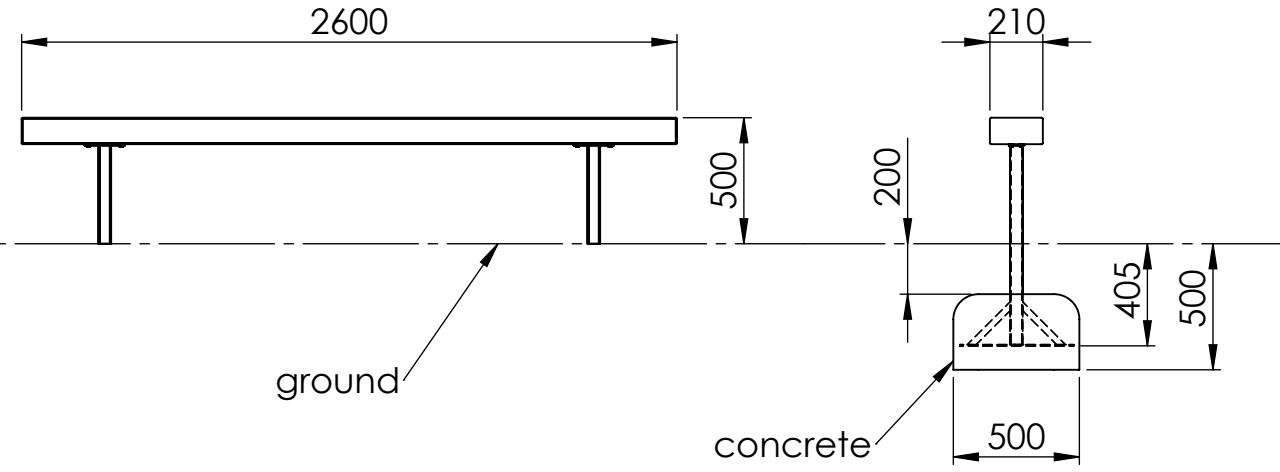

1605

1605

UNLESS OTHERWISE SPECIFIED:
DIMENSIONS ARE IN MILLIMETERS
WEIGHT ARE IN KILOGRAMM

PART NUMBER / DWG NO.:

PLP11 W

	NAME	SIGNATURE	DATE	REVISION
DRAWN	M.Rebase		03.09.2014	
APPV'D				

DESCRIPTION:

Beam (wide)

SHEET 3 OF 5

UNLESS OTHERWISE SPECIFIED: DIMENSIONS ARE IN MILLIMETERS WEIGHT ARE IN KILOGRAMM				
	NAME	SIGNATURE	DATE	REVISION
DRAWN	M.Rebase		03.09.2014	
APPV'D				

PART NUMBER / DWG NO.:	PLP11 W
DESCRIPTION:	Beam (wide)