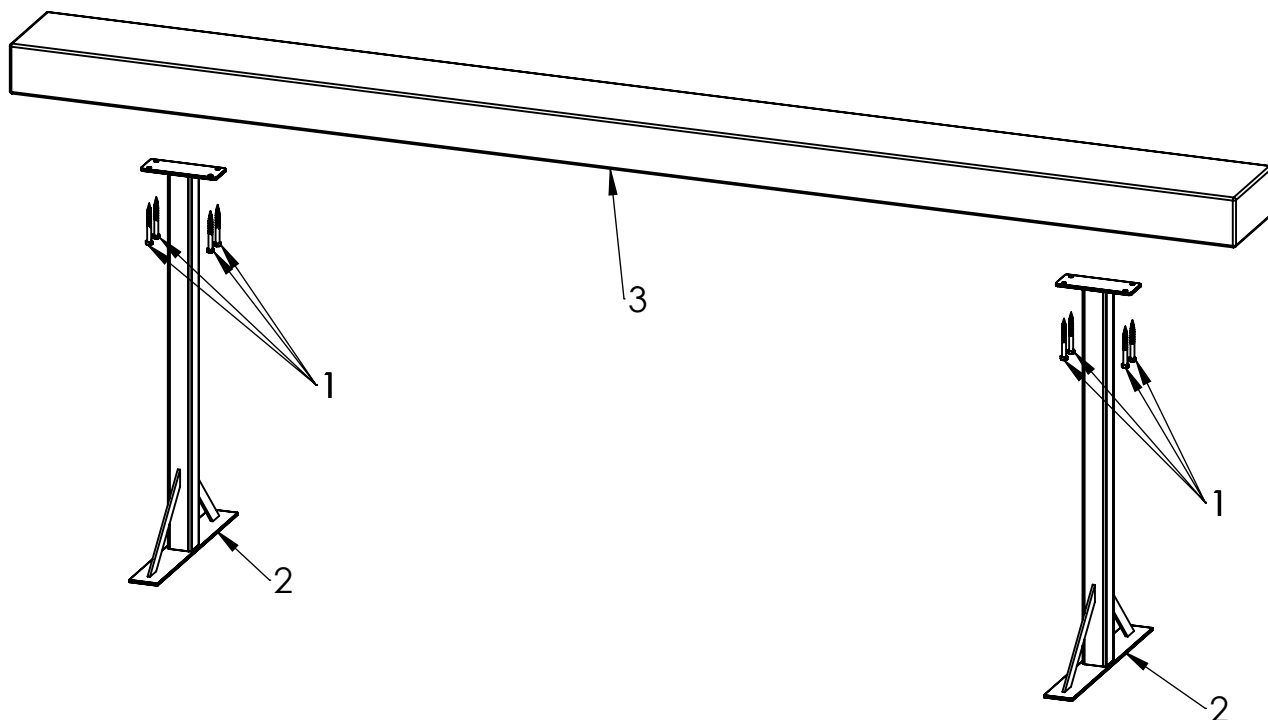

SHEET 3 OF 5

UNLESS OTHERWISE SPECIFIED: DIMENSIONS ARE IN MILLIMETERS WEIGHT ARE IN KILOGRAMM				
	NAME	SIGNATURE	DATE	REVISION
DRAWN	M.Rebase		03.09.2014	
APPV'D				

PART NUMBER / DWG NO.:	PLP11 W
DESCRIPTION:	Beam (wide)

ITEM NO.	PART NUMBER	DESCRIPTION	QTY.
1	wood screw DIN571 8x80	galvanized steel	8
2	support leg	galvanized steel	2
3	beam 105x210x2600	laminated wood	1

UNLESS OTHERWISE SPECIFIED: DIMENSIONS ARE IN MILLIMETERS WEIGHT ARE IN KILOGRAMM				
	NAME	SIGNATURE	DATE	REVISION
DRAWN	M.Rebase		03.09.2014	
APPV'D				