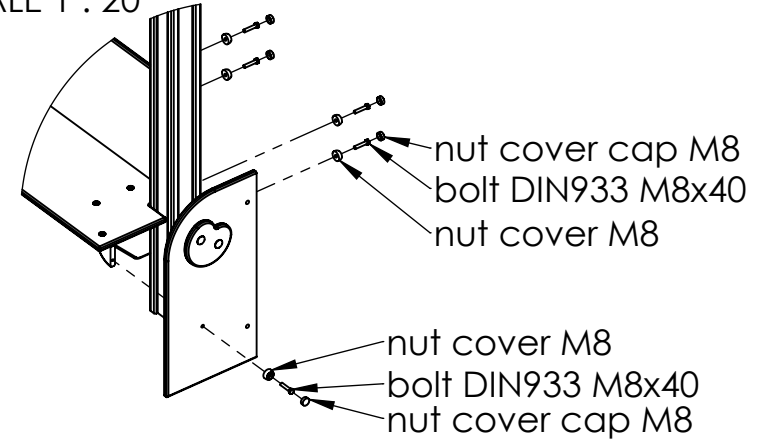

DETAIL B
SCALE 1 : 20