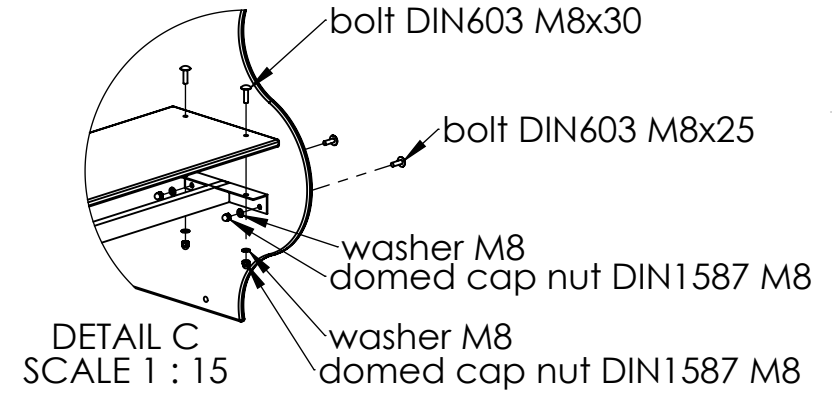

WEIGHT:

SCALE: 1:25

SHEET 14 OF 15

Tiptaptap OÜ

Tiptaptap OÜ
Veetorni 9,
Jüri alevik, Rae vald,
75301 Harjumaa

UNLESS OTHERWISE SPECIFIED: DIMENSIONS ARE IN MILLIMETERS WEIGHT ARE IN KILOGRAMM					PART NUMBER / DWG NO.: MM302	
	NAME	SIGNATURE	DATE	REVISION	DESCRIPTION: Playhouse APPLE with BUSHES	
DRAWN	M.Rebase		29.05.2015			
APPV'D						
 Tiptaptap OÜ Tiptaptap OÜ Veetorni 9, Jüri alevik, Rae vald, 75301 Harjumaa					MATERIAL:	wood, metal, plastic
					WEIGHT:	SCALE: 1:40