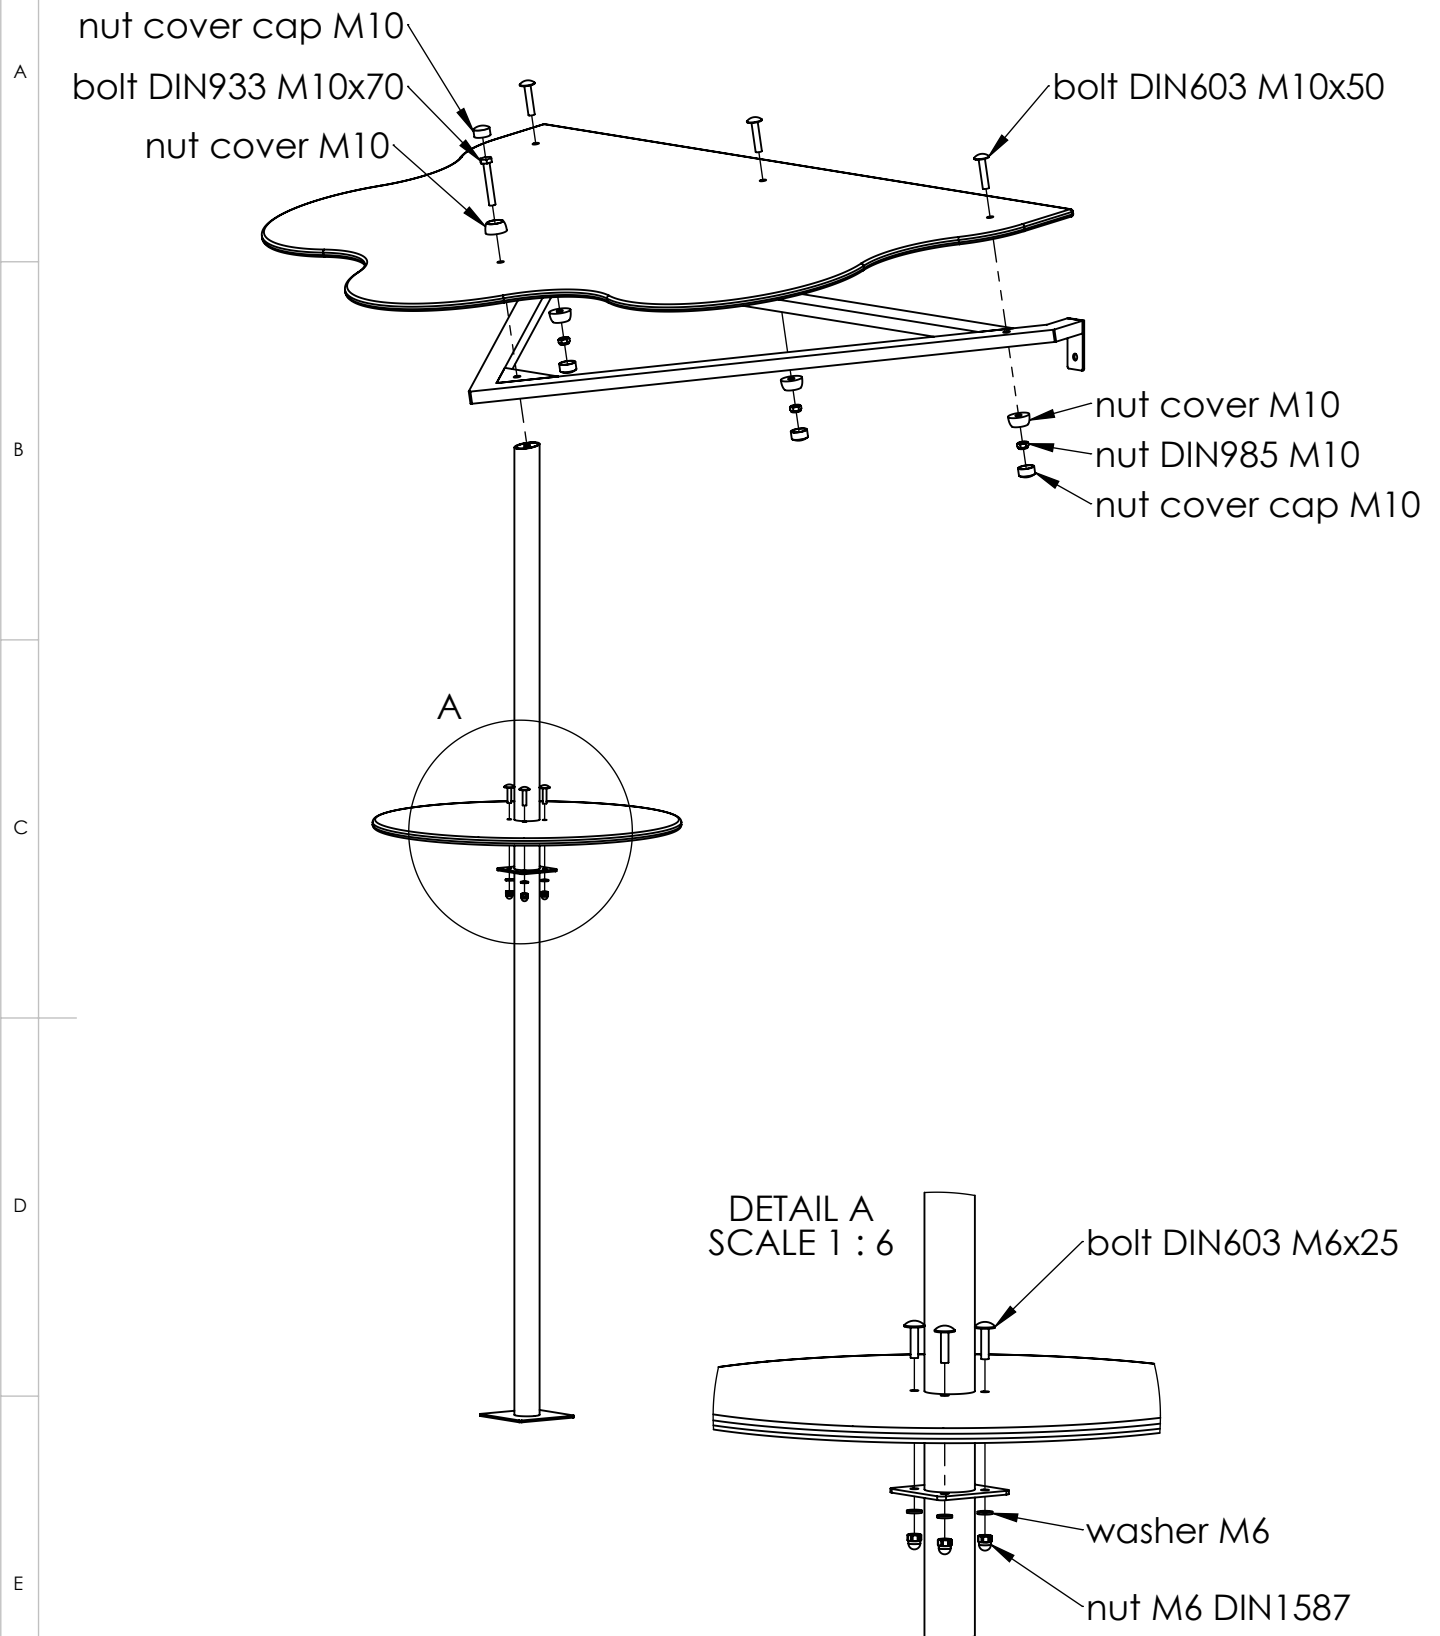

1

2

DETAIL A
SCALE 1 : 15

DETAIL B
SCALE 1 : 15

DETAIL C
SCALE 1 : 20

UNLESS OTHERWISE SPECIFIED:
DIMENSIONS ARE IN MILLIMETERS
WEIGHT ARE IN KILOGRAMM

	NAME	SIGNATURE	DATE	REVISION
DRAWN	M.Rebase		29.05.2015	
APPV'D				

PART NUMBER / DWG NO.:

MM302

DESCRIPTION:

Playhouse APPLE with BUSHES

MATERIAL:

wood, metal, plastic

A4

WEIGHT:

SCALE: 1:35

SHEET 12 OF 15

Tiptiptap OÜ

Tiptiptap OÜ
Veetorni 9,
Jüri alevik, Rae vald,
75301 Harjumaa

UNLESS OTHERWISE SPECIFIED:
DIMENSIONS ARE IN MILLIMETERS
WEIGHT ARE IN KILOGRAMM

PART NUMBER / DWG NO.: