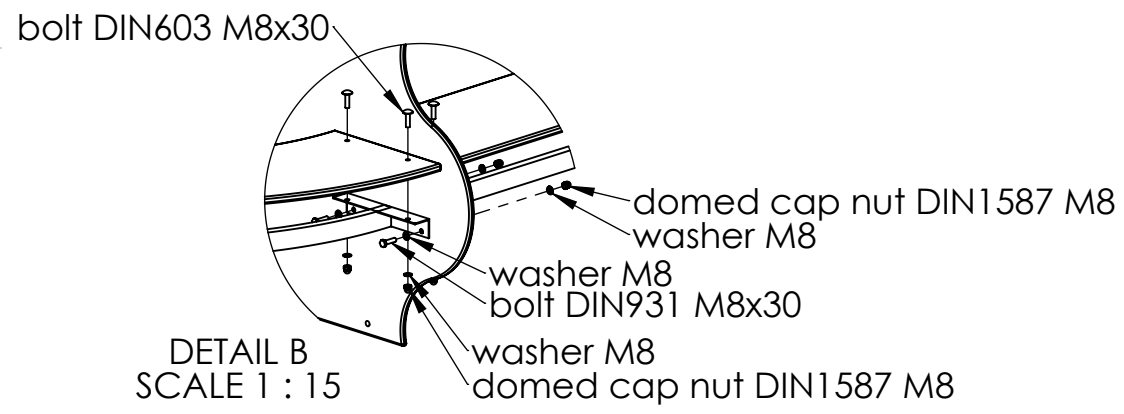

WEIGHT:

SCALE: 1:25

SHEET 14 OF 15

Tiptaptap OÜ

Tiptaptap OÜ
Veetorni 9,
Jüri alevik, Rae vald,
75301 Harjumaa

UNLESS OTHERWISE SPECIFIED: DIMENSIONS ARE IN MILLIMETERS WEIGHT ARE IN KILOGRAMM					PART NUMBER / DWG NO.: MM302	
	NAME	SIGNATURE	DATE	REVISION	DESCRIPTION: Playhouse APPLE with BUSHES	
DRAWN	M.Rebase		29.05.2015			
APPV'D						
 Tiptaptap OÜ Tiptaptap OÜ Veetorni 9, Jüri alevik, Rae vald, 75301 Harjumaa					MATERIAL:	wood, metal, plastic
					WEIGHT:	SCALE: 1:40