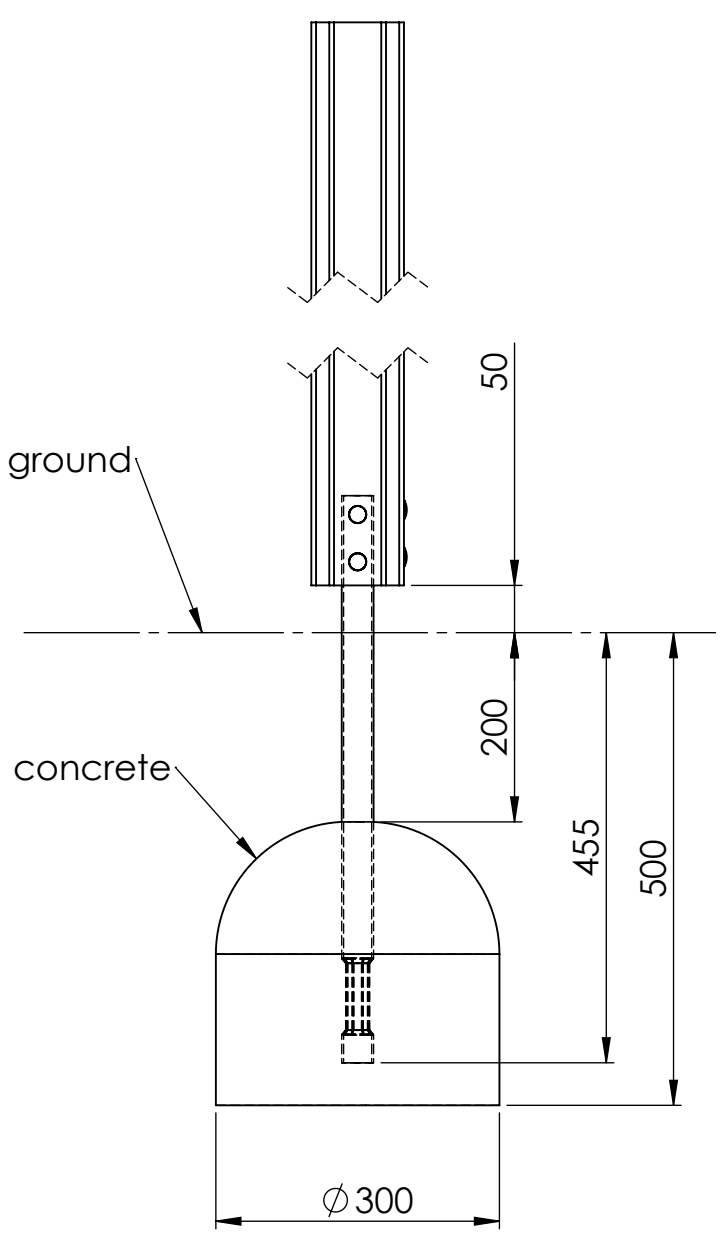

ITEM NO.	PART NUMBER
1	screw DIN7504K 5,5x50
2	nut cover M6
3	nut cover cap M6
4	metal ground fixing L_600

UNLESS OTHERWISE SPECIFIED: DIMENSIONS ARE IN MILLIMETERS WEIGHT ARE IN KILOGRAMM				
	NAME	SIGNATURE	DATE	REVISION
DRAWN	M.Rebase		29.05.2015	
APPV'D				