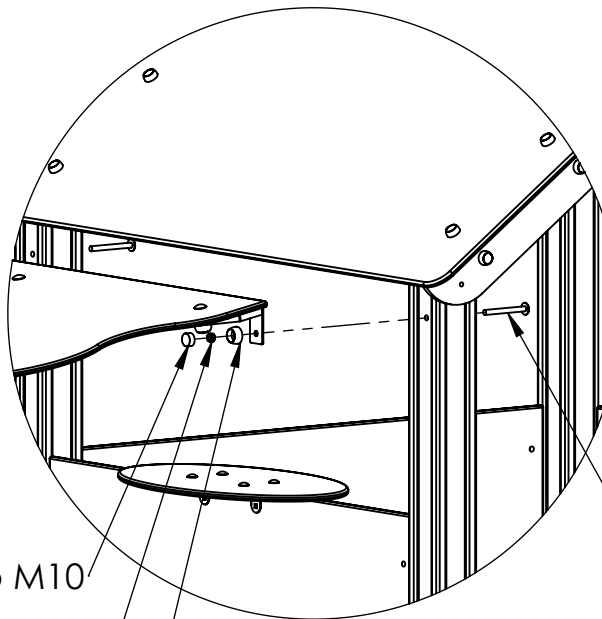

A4

WEIGHT:

SCALE: 1:12

SHEET 13 OF 15

A

B

C

D

E

F

DETAIL A
SCALE 1 : 15

nut cover cap M10

nut DIN985 M10

nut cover M10

bolt DIN603 M10x100

UNLESS OTHERWISE SPECIFIED:
DIMENSIONS ARE IN MILLIMETERS
WEIGHT ARE IN KILOGRAMM