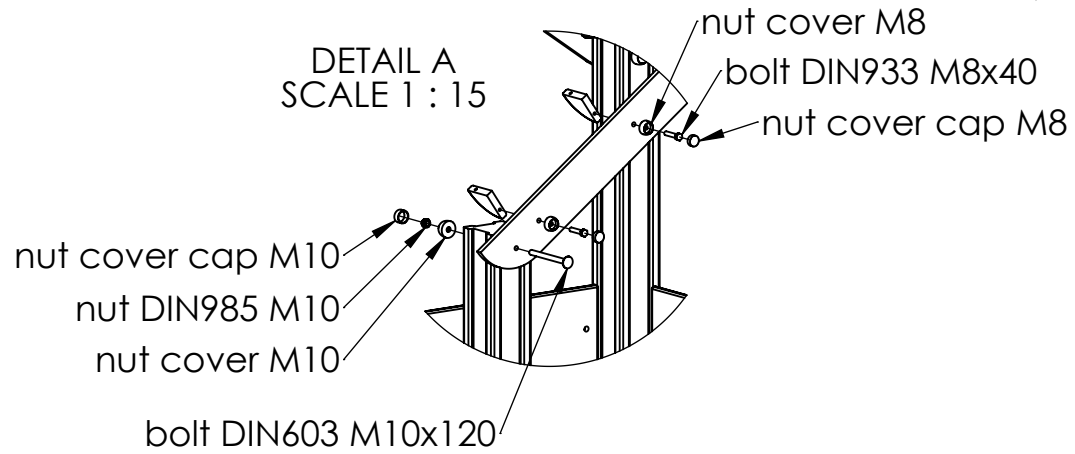

DETAIL A
SCALE 1 : 15