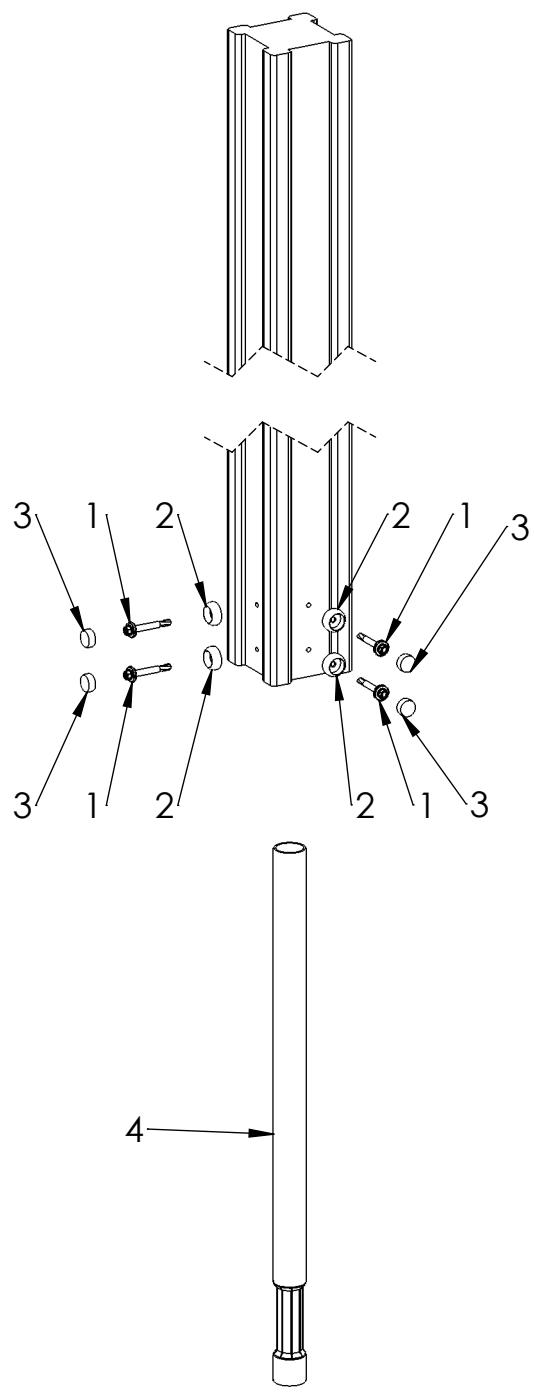

A

B

C

D

E

F

UNLESS OTHERWISE SPECIFIED:
DIMENSIONS ARE IN MILLIMETERS
WEIGHT ARE IN KILOGRAMM

PART NUMBER / DWG NO.:

ITEM NO.	PART NUMBER
1	screw DIN7504K 5,5x50
2	nut cover M6
3	nut cover cap M6
4	metal ground fixing L_600

UNLESS OTHERWISE SPECIFIED: DIMENSIONS ARE IN MILLIMETERS WEIGHT ARE IN KILOGRAMM				
	NAME	SIGNATURE	DATE	REVISION
DRAWN	M.Rebase		29.05.2015	
APPV'D				