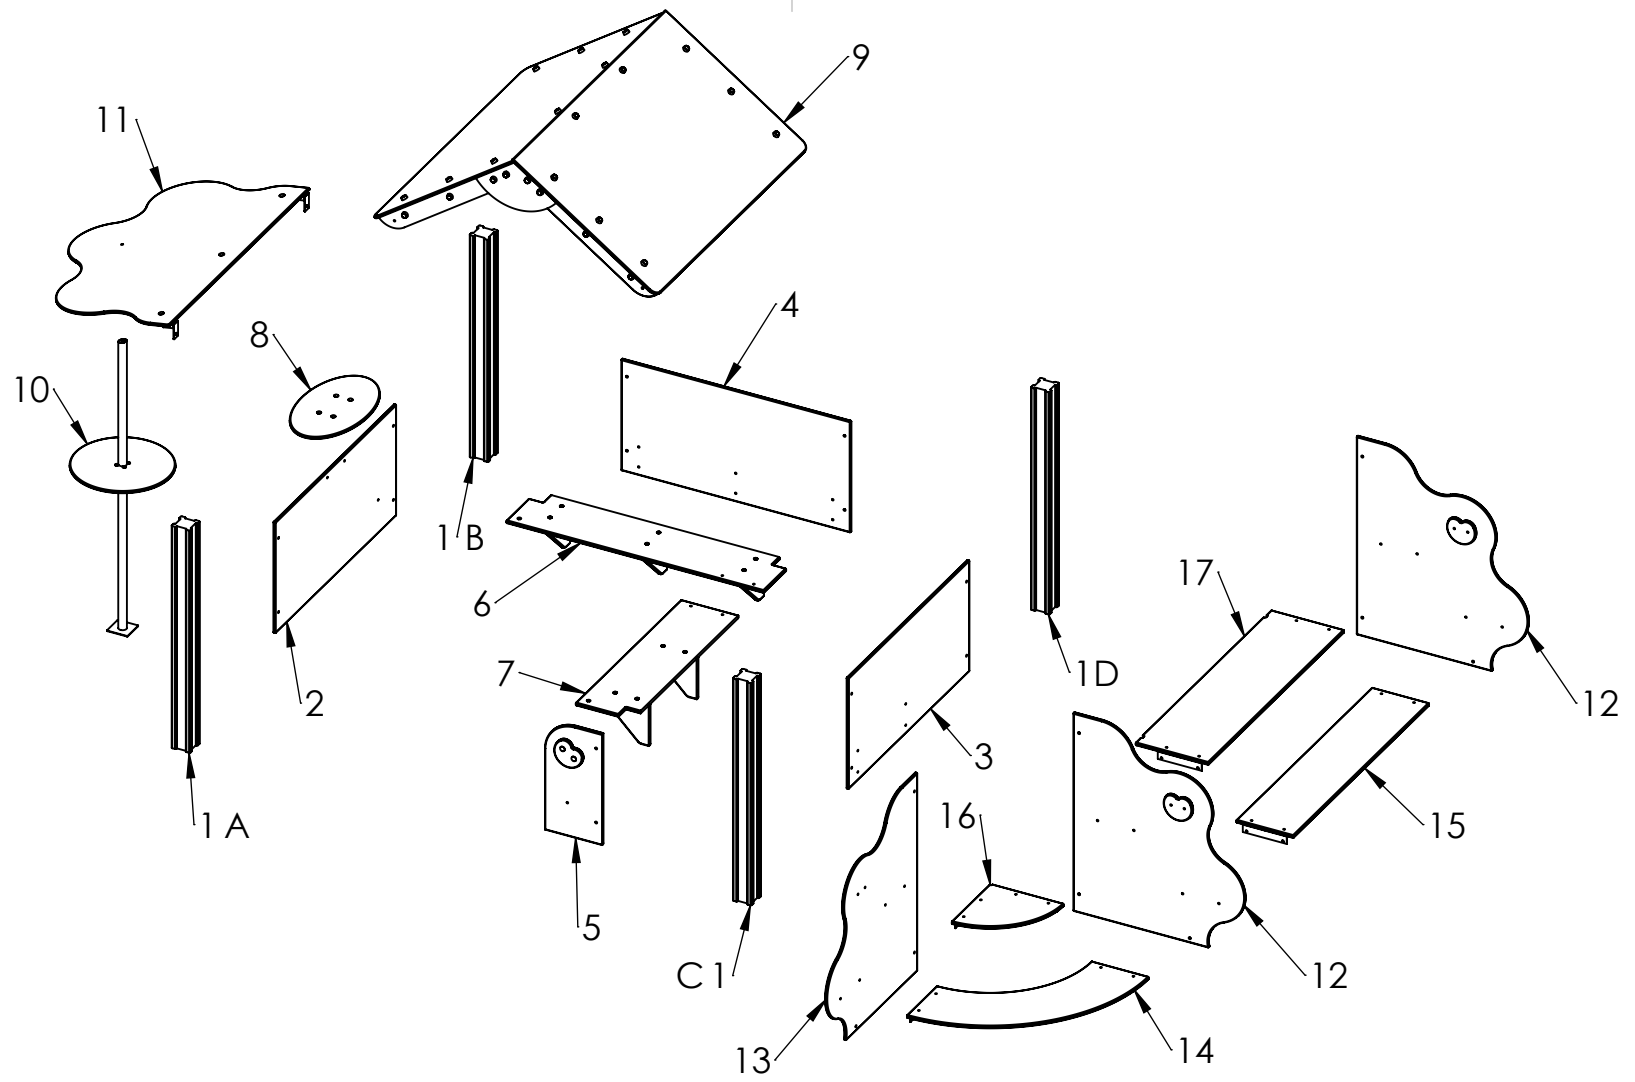

UNLESS OTHERWISE SPECIFIED:
DIMENSIONS ARE IN MILLIMETERS
WEIGHT ARE IN KILOGRAMM

PART NUMBER / DWG NO.:
MM302

	NAME	SIGNATURE	DATE	REVISION
DRAWN	M.Rebase		29.05.2015	
APPV'D				

DESCRIPTION:
Playhouse APPLE with BUSHES

Tiptaptap OÜ
Tiptaptap OÜ
Veetorni 9,
Jüri alevik, Rae vald,
75301 Harjumaa

MATERIAL:	wood, metal, plastic	A4
WEIGHT:		SCALE: 1:35
		SHEET 5 OF 15