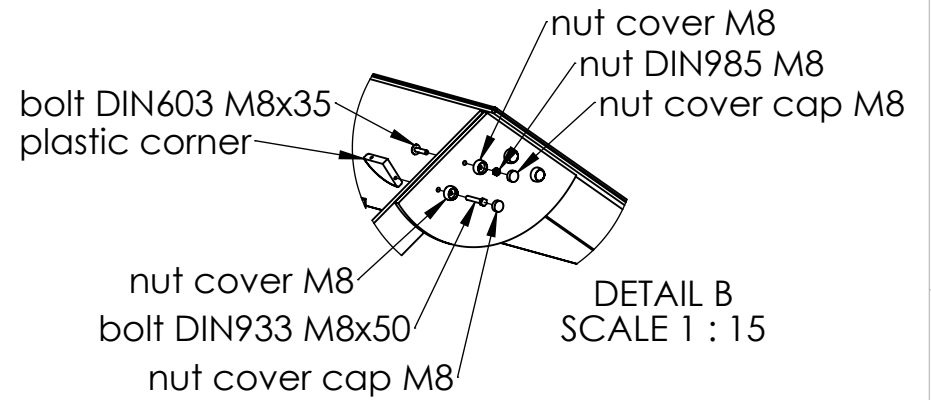

DETAIL B
SCALE 1 : 15