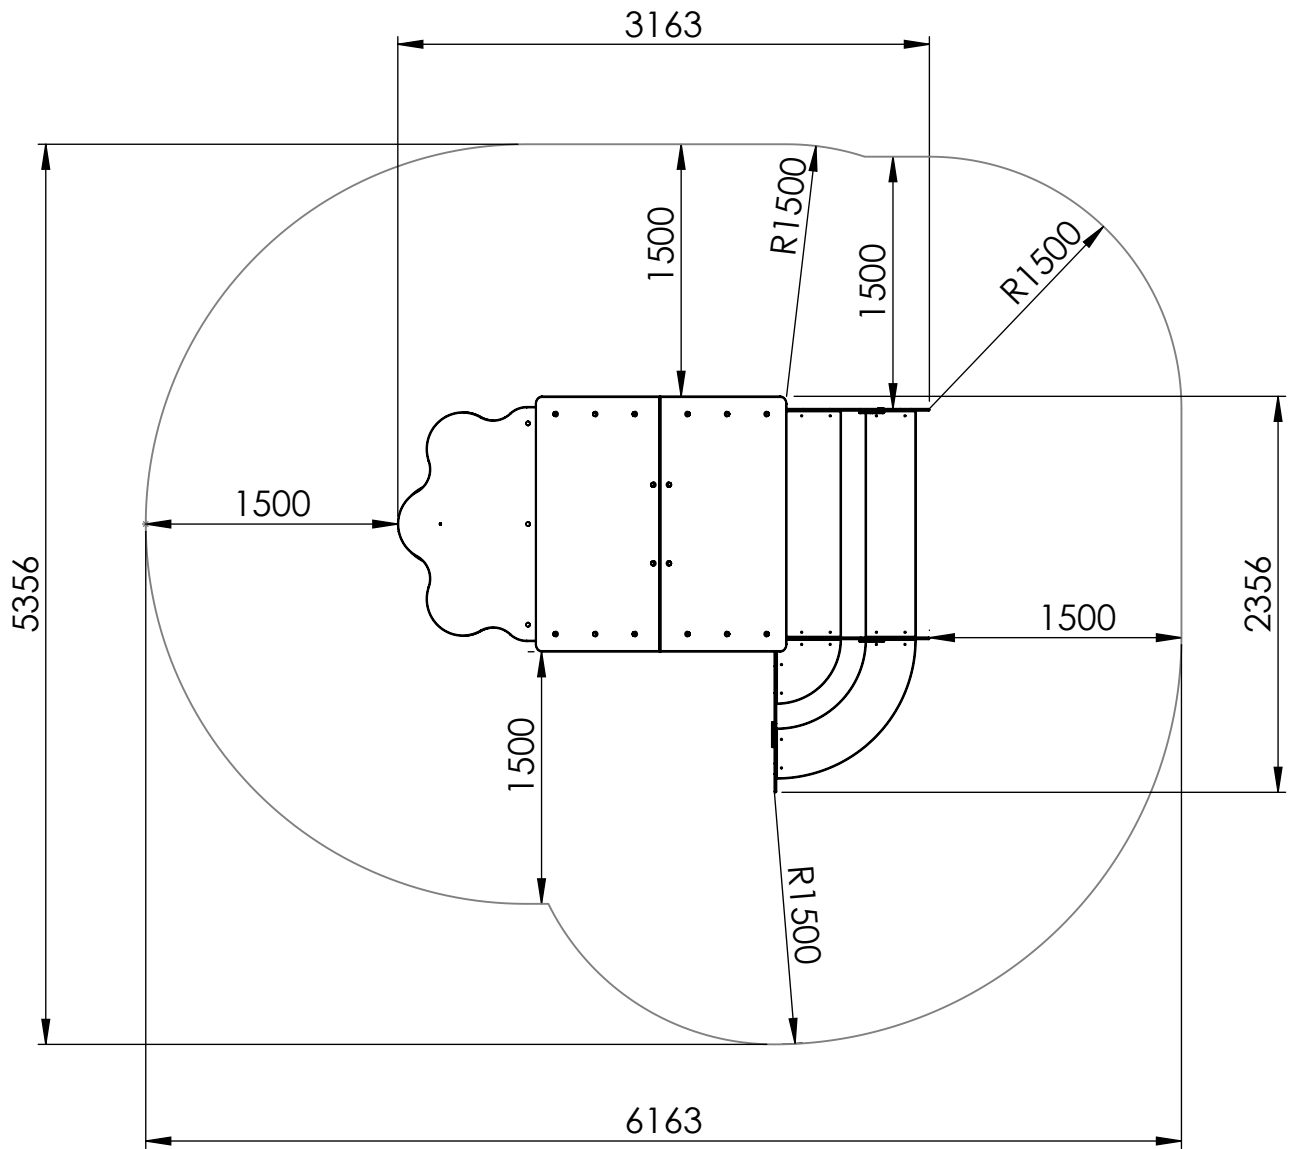

safety area

A

B

C

D

E

UNLESS OTHERWISE SPECIFIED:
DIMENSIONS ARE IN MILLIMETERS
WEIGHT ARE IN KILOGRAMM

PART NUMBER / DWG NO.:

MM302

	NAME	SIGNATURE	DATE	REVISION
DRAWN	M.Rebase		29.05.2015	
APPV'D				

DESCRIPTION:

Playhouse APPLE with BUSHES

Tiptaptap OÜ

Tiptaptap OÜ
Veetorni 9,
Jüri alevik, Rae vald,
75301 Harjumaa

MATERIAL:

wood, metal, plastic

A4

WEIGHT:

SCALE: 1:45

SHEET 2 OF 15

F