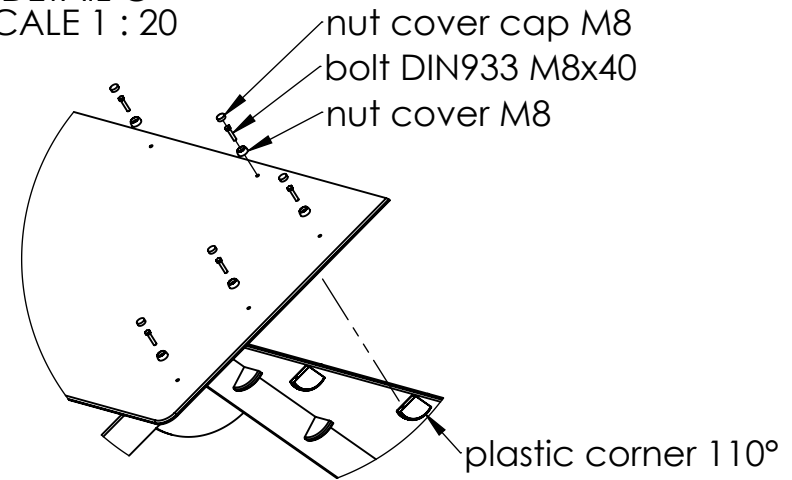

1

2

DETAIL A
SCALE 1 : 15

DETAIL B
SCALE 1 : 15

DETAIL C
SCALE 1 : 20

UNLESS OTHERWISE SPECIFIED:
DIMENSIONS ARE IN MILLIMETERS
WEIGHT ARE IN KILOGRAMM

	NAME	SIGNATURE	DATE	REVISION
DRAWN	M.Rebase		29.05.2015	
APPV'D				

PART NUMBER / DWG NO.:

MM302

DESCRIPTION:

Playhouse APPLE with BUSHES

MATERIAL:

wood, metal, plastic

A4

WEIGHT: