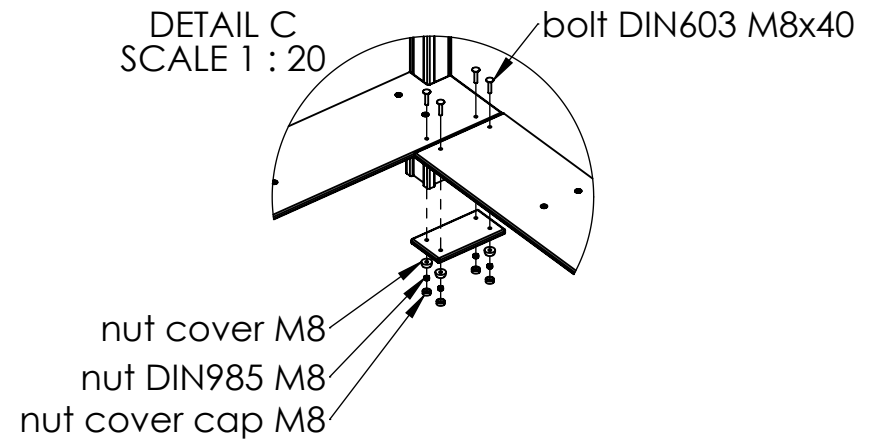

6

A

A

DETAIL B
SCALE 1 : 20

DETAIL A
SCALE 1 : 20

DETAIL C
SCALE 1 : 20

C

C

D

UNLESS OTHERWISE SPECIFIED:
DIMENSIONS ARE IN MILLIMETERS
WEIGHT ARE IN KILOGRAMM

	NAME	SIGNATURE	DATE	REVISION
DRAWN	M.Rebase		29.05.2015	
APPV'D				

PART NUMBER / DWG NO.:

MM302

DESCRIPTION:

Playhouse APPLE with BUSHES