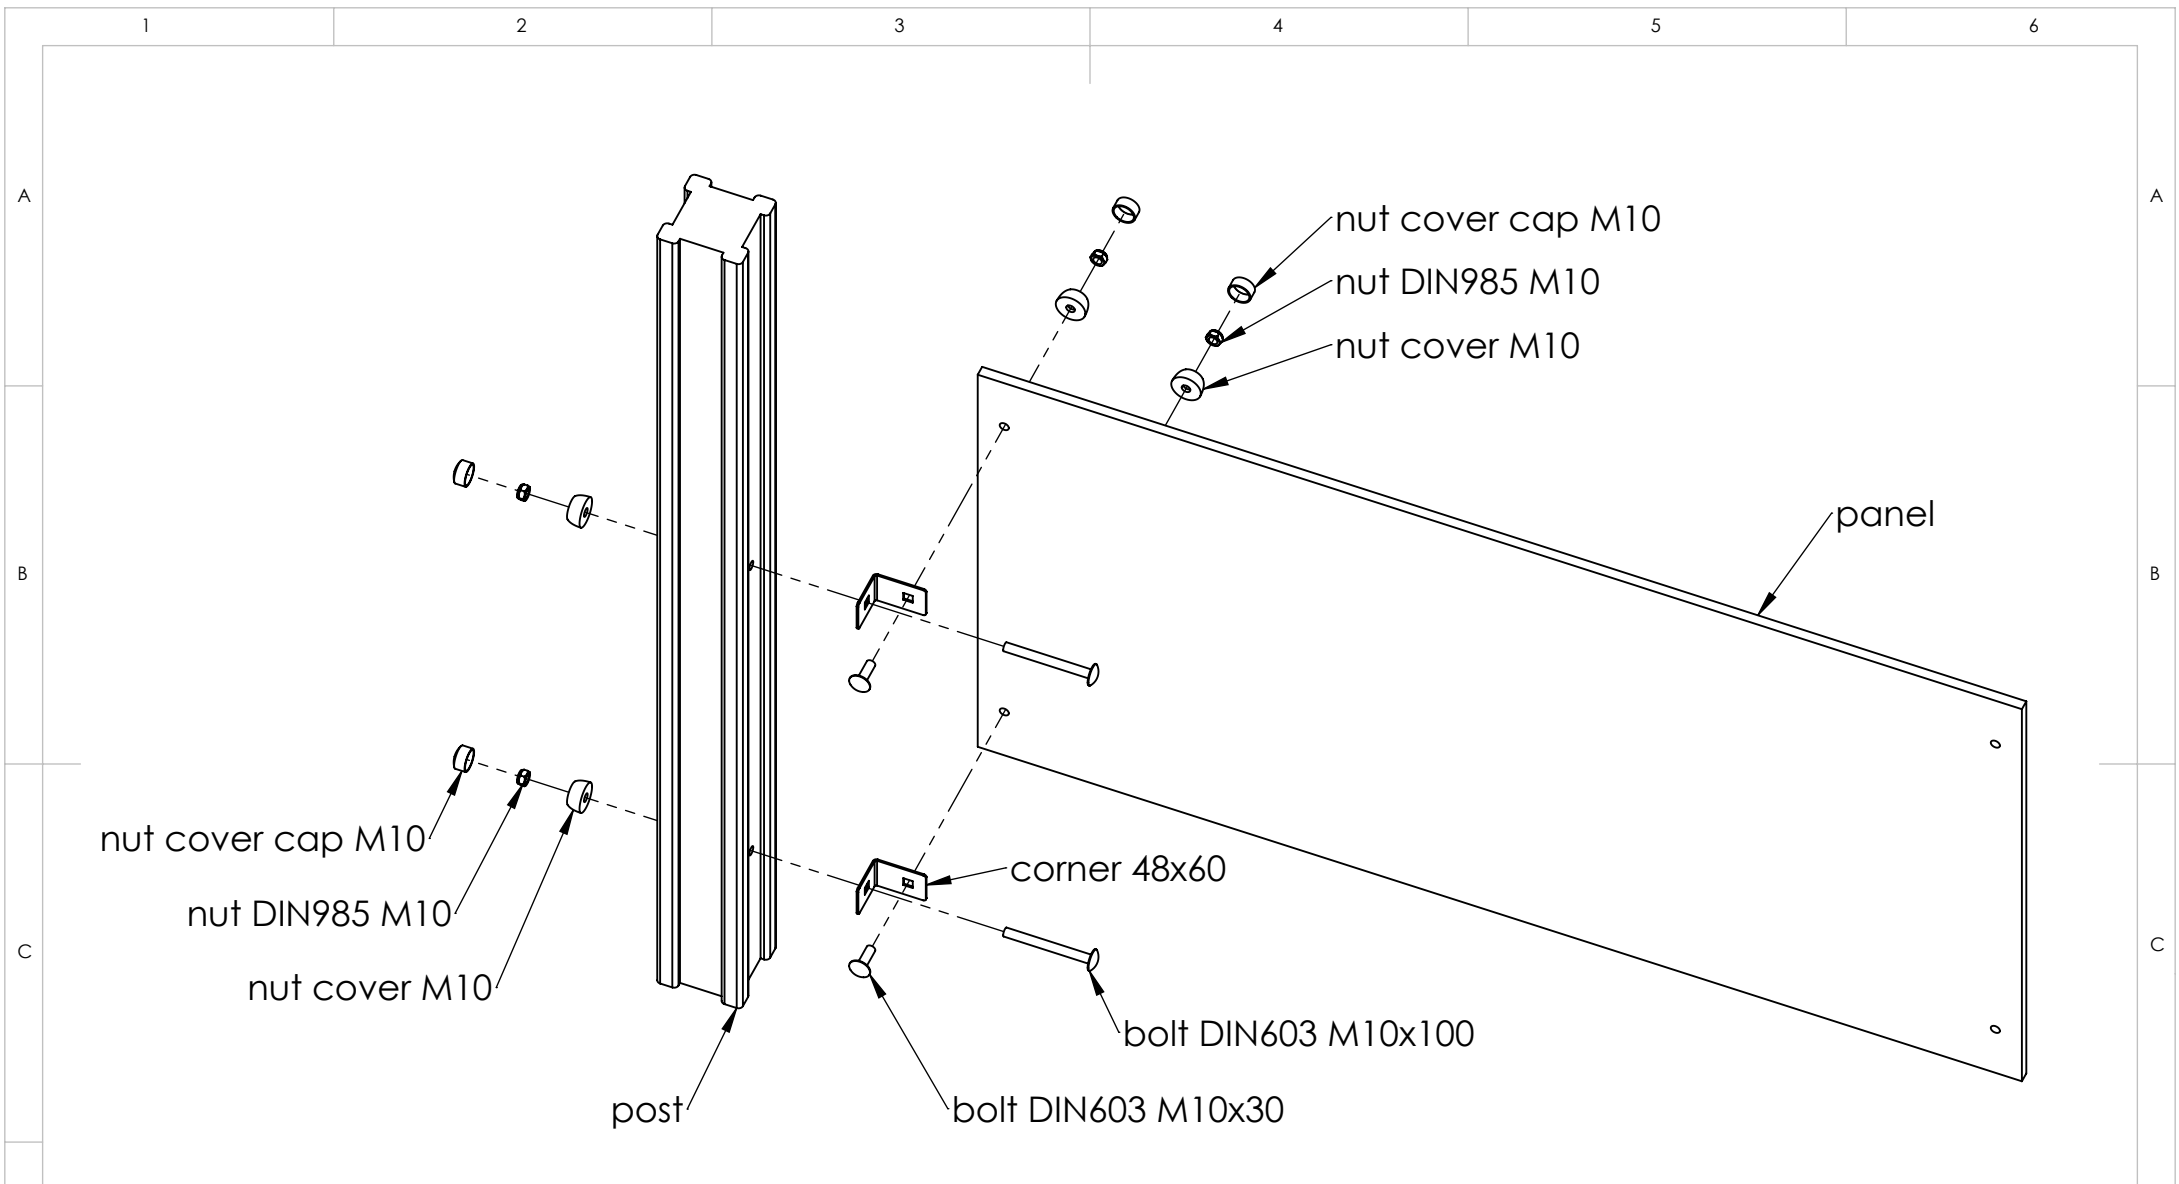

PART NUMBER / DWG NO.:
MM302

DESCRIPTION:
**Playhouse APPLE with BUSHES
connecting metal ground fixing to post**

Tiptaptap OÜ

Tiptaptap OÜ
Veetorni 9,
Jüri alevik, Rae vald,
75301 Harjumaa

MATERIAL:	wood, metal, plastic	A4
WEIGHT:	SCALE: 1:8	SHEET 7 OF 15