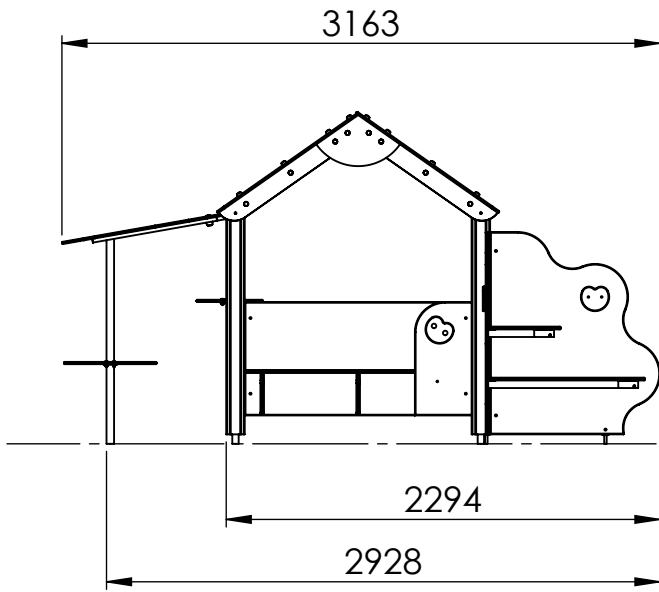

A

B

C

D

E

F

UNLESS OTHERWISE SPECIFIED:
DIMENSIONS ARE IN MILLIMETERS
WEIGHT ARE IN KILOGRAMM

PART NUMBER / DWG NO.:

MM302

	NAME	SIGNATURE	DATE	REVISION
DRAWN	M.Rebase		29.05.2015	
APPV'D				

DESCRIPTION:

Playhouse APPLE with BUSHES

Tiptaptap OÜ

Tiptaptap OÜ
Veetorni 9,
Jüri alevik, Rae vald,
75301 Harjumaa

MATERIAL:

wood, metal, plastic

A4

WEIGHT:

SCALE: 1:40

SHEET 4 OF 15