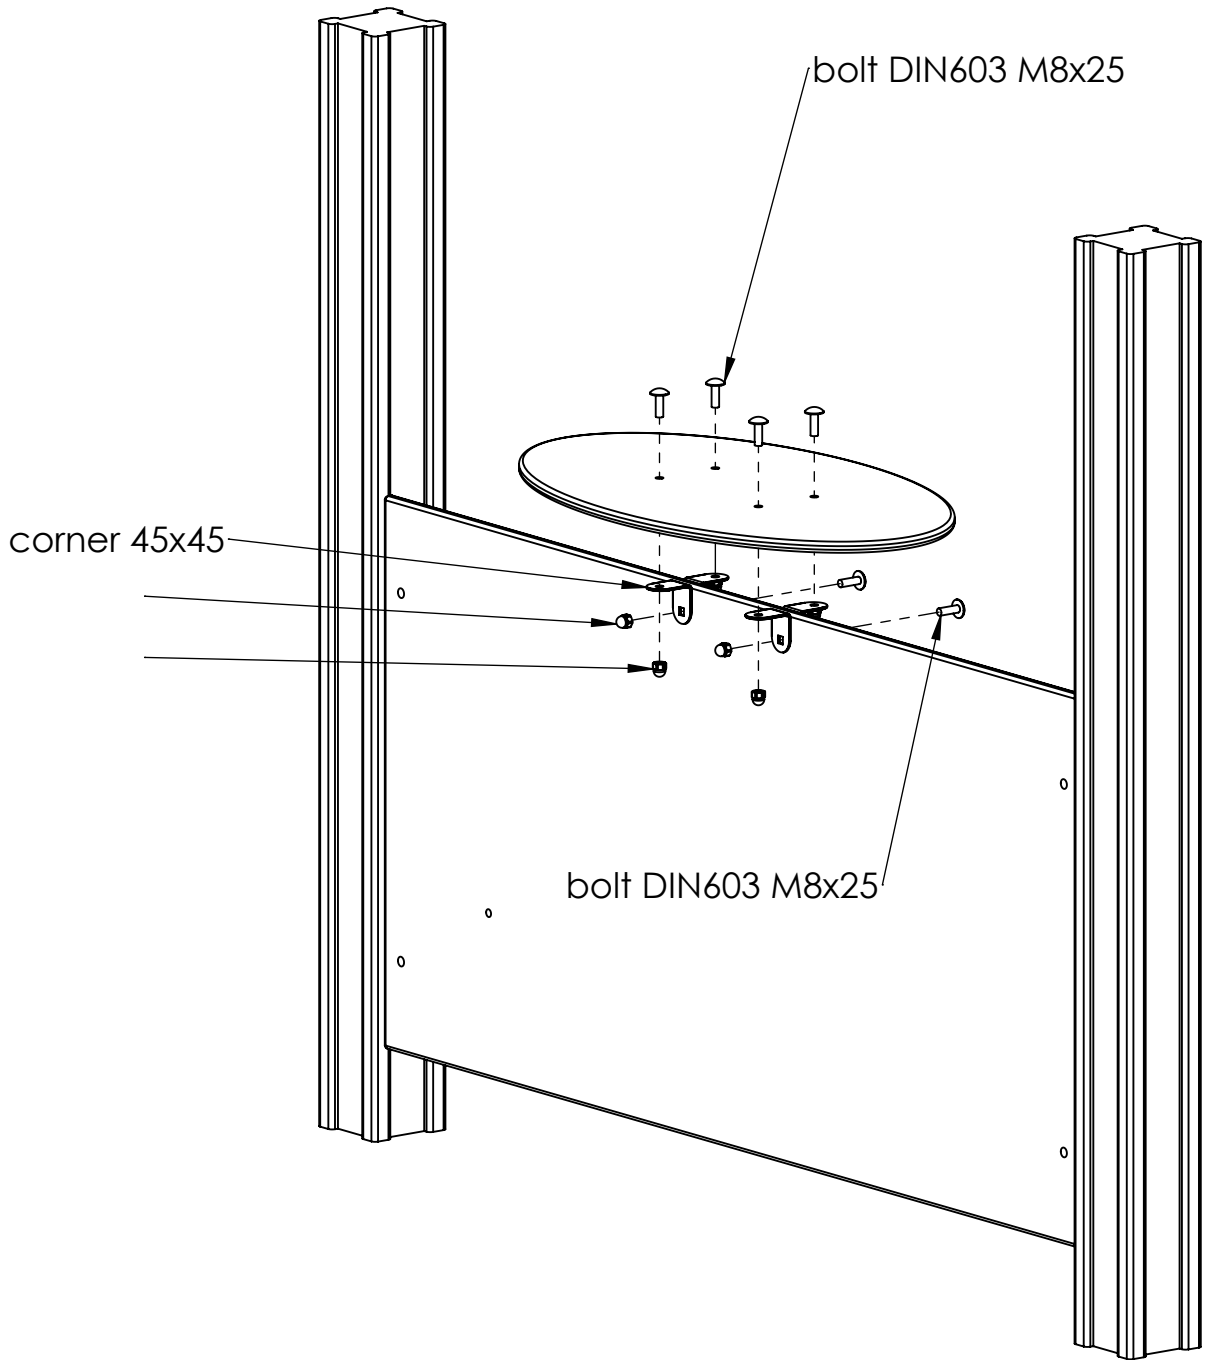

ITEM NO.	PART NUMBER
1	screw DIN7504K 5,5x50
2	nut cover M6
3	nut cover cap M6
4	metal ground fixing L_600

UNLESS OTHERWISE SPECIFIED: DIMENSIONS ARE IN MILLIMETERS WEIGHT ARE IN KILOGRAMM				
	NAME	SIGNATURE	DATE	REVISION
DRAWN	M.Rebase		29.05.2015	
APPV'D				

A4

A

B

C

D

E

UNLESS OTHERWISE SPECIFIED:
 DIMENSIONS ARE IN MILLIMETERS
 WEIGHT ARE IN KILOGRAMM

PART NUMBER / DWG NO.:
MM302