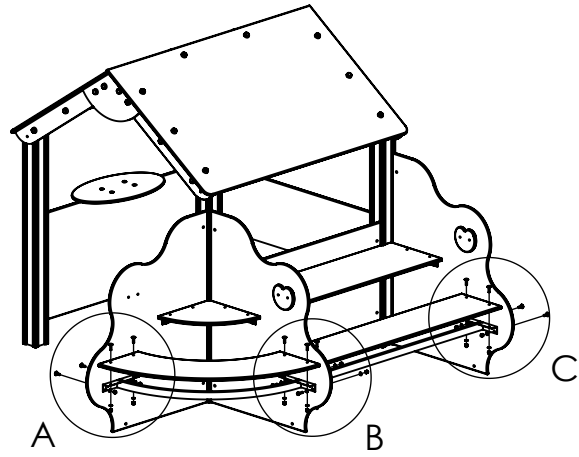

PART NUMBER / DWG NO.:

MM302

	NAME	SIGNATURE	DATE	REVISION
DRAWN	M.Rebase		29.05.2015	
APPV'D				

DESCRIPTION:

Playhouse APPLE with BUSHES

MATERIAL:

wood, metal, plastic

A4

WEIGHT:

SCALE: 1:25

SHEET 14 OF 15

Tiptaptap OÜ

Tiptaptap OÜ
Veetorni 9,
Jüri alevik, Rae vald,
75301 Harjumaa

UNLESS OTHERWISE SPECIFIED: DIMENSIONS ARE IN MILLIMETERS WEIGHT ARE IN KILOGRAMM					PART NUMBER / DWG NO.: MM302	
	NAME	SIGNATURE	DATE	REVISION	DESCRIPTION: Playhouse APPLE with BUSHES	
DRAWN	M.Rebase		29.05.2015			
APPV'D						
 Tiptaptap OÜ Tiptaptap OÜ Veetorni 9, Jüri alevik, Rae vald, 75301 Harjumaa					MATERIAL:	wood, metal, plastic
					WEIGHT:	SCALE: 1:40