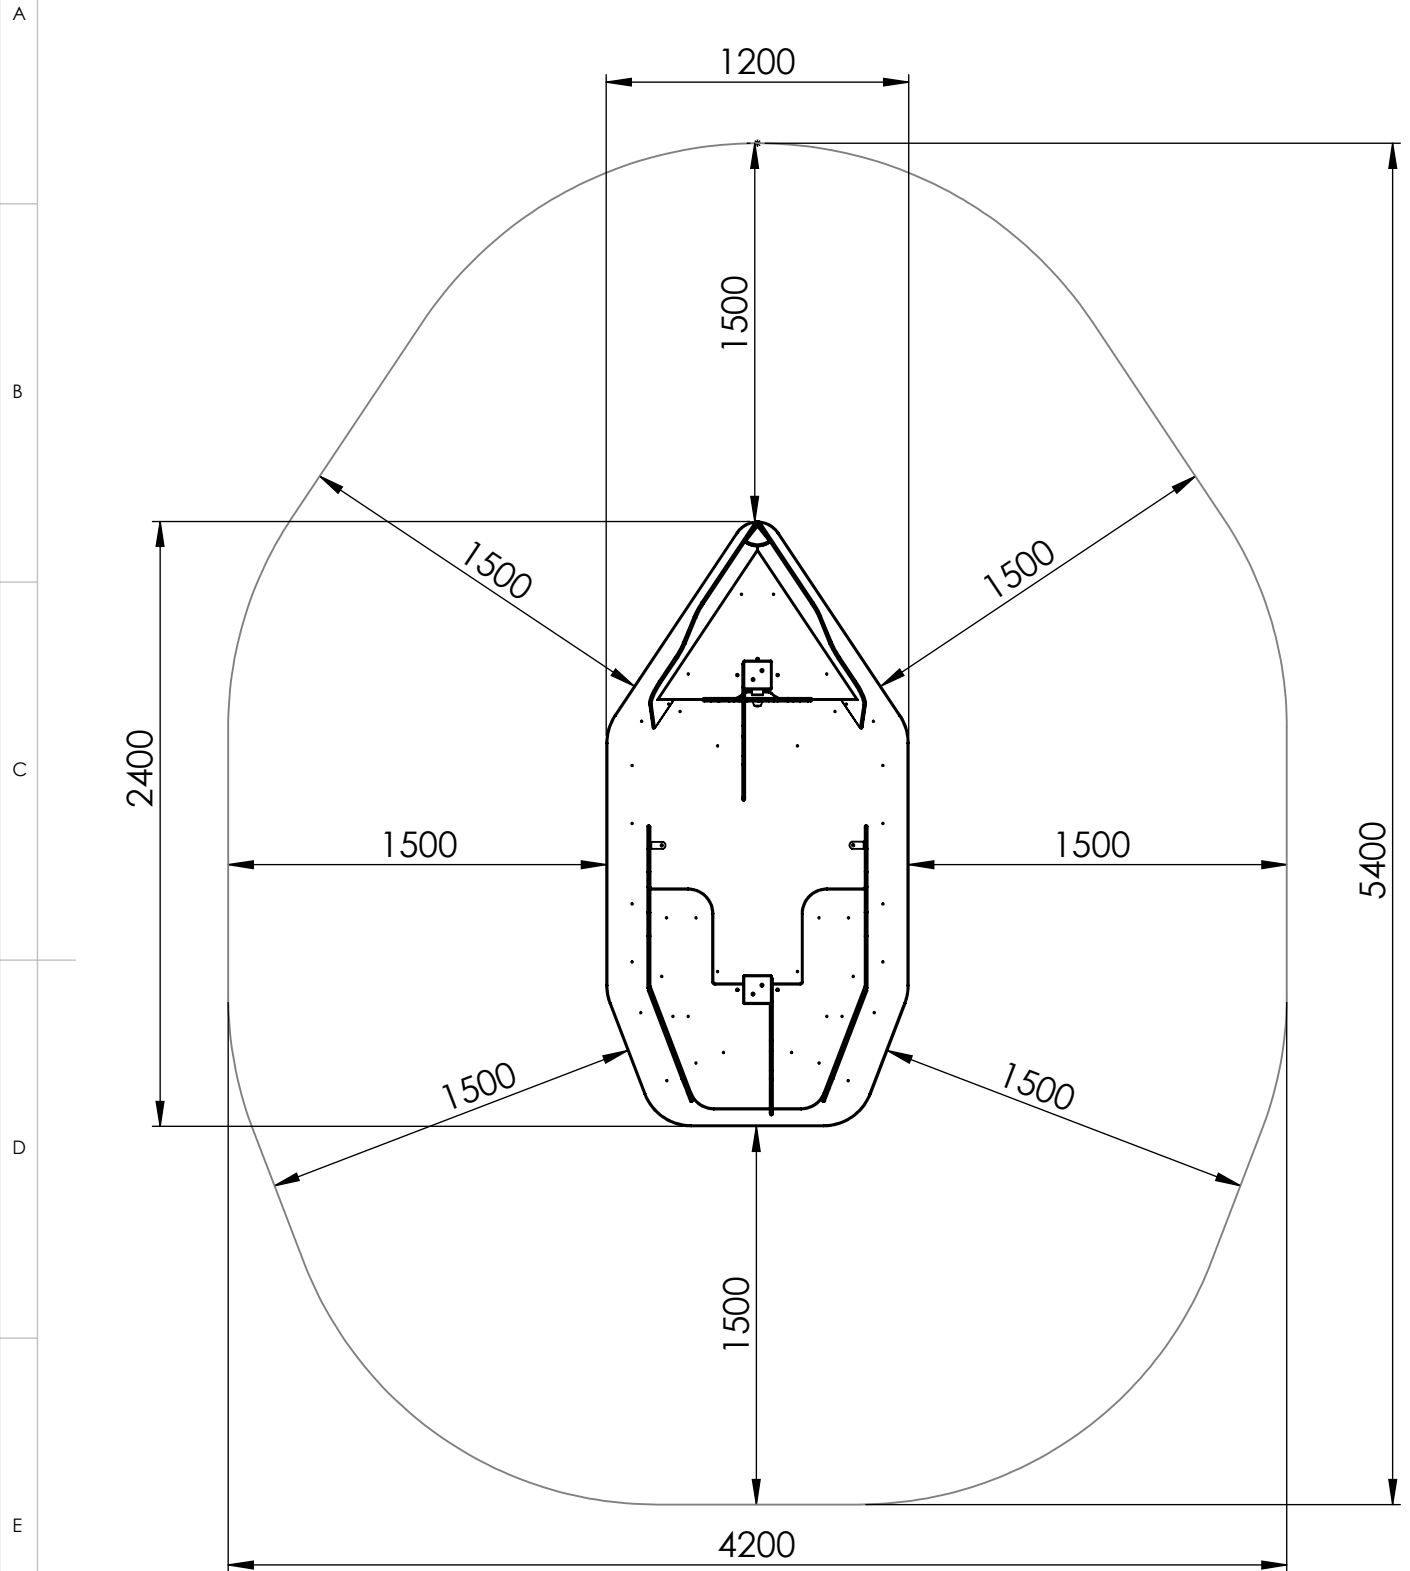

A

B

C

D

E

UNLESS OTHERWISE SPECIFIED:
 DIMENSIONS ARE IN MILLIMETERS
 WEIGHT ARE IN KILOGRAMM

PART NUMBER / DWG NO.:

MM120

A4

WEIGHT:

SCALE: 1:10

SHEET 1 OF 6

Safety area

UNLESS OTHERWISE SPECIFIED:
DIMENSIONS ARE IN MILLIMETERS
WEIGHT ARE IN KILOGRAMM

PART NUMBER / DWG NO.:

MM120

A4

WEIGHT:

SCALE: 1:30

SHEET 2 OF 6

Foundation

UNLESS OTHERWISE SPECIFIED:
DIMENSIONS ARE IN MILLIMETERS
WEIGHT ARE IN KILOGRAMM

PART NUMBER / DWG NO.:

MM120

A4

WEIGHT:

SCALE: 1:30

SHEET 3 OF 6

A

B

C

D