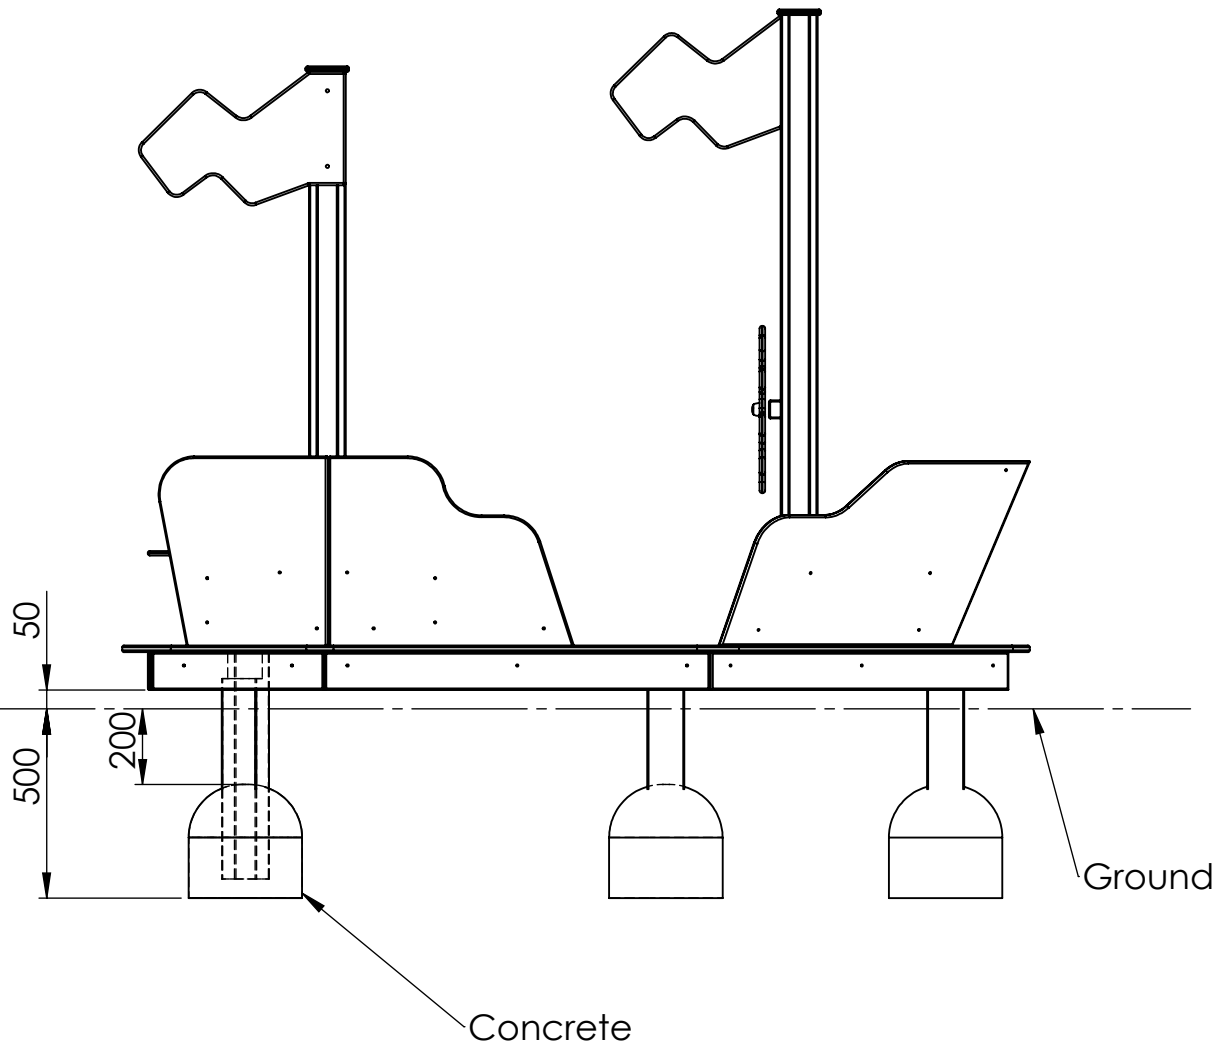

UNLESS OTHERWISE SPECIFIED:
DIMENSIONS ARE IN MILLIMETERS
WEIGHT ARE IN KILOGRAMM

PART NUMBER / DWG NO.:

MM120

	NAME	SIGNATURE	DATE	REVISION
DRAWN	R.Fedotov		01.04.2014	
APPV'D				

DESCRIPTION:

Playboat TOPU