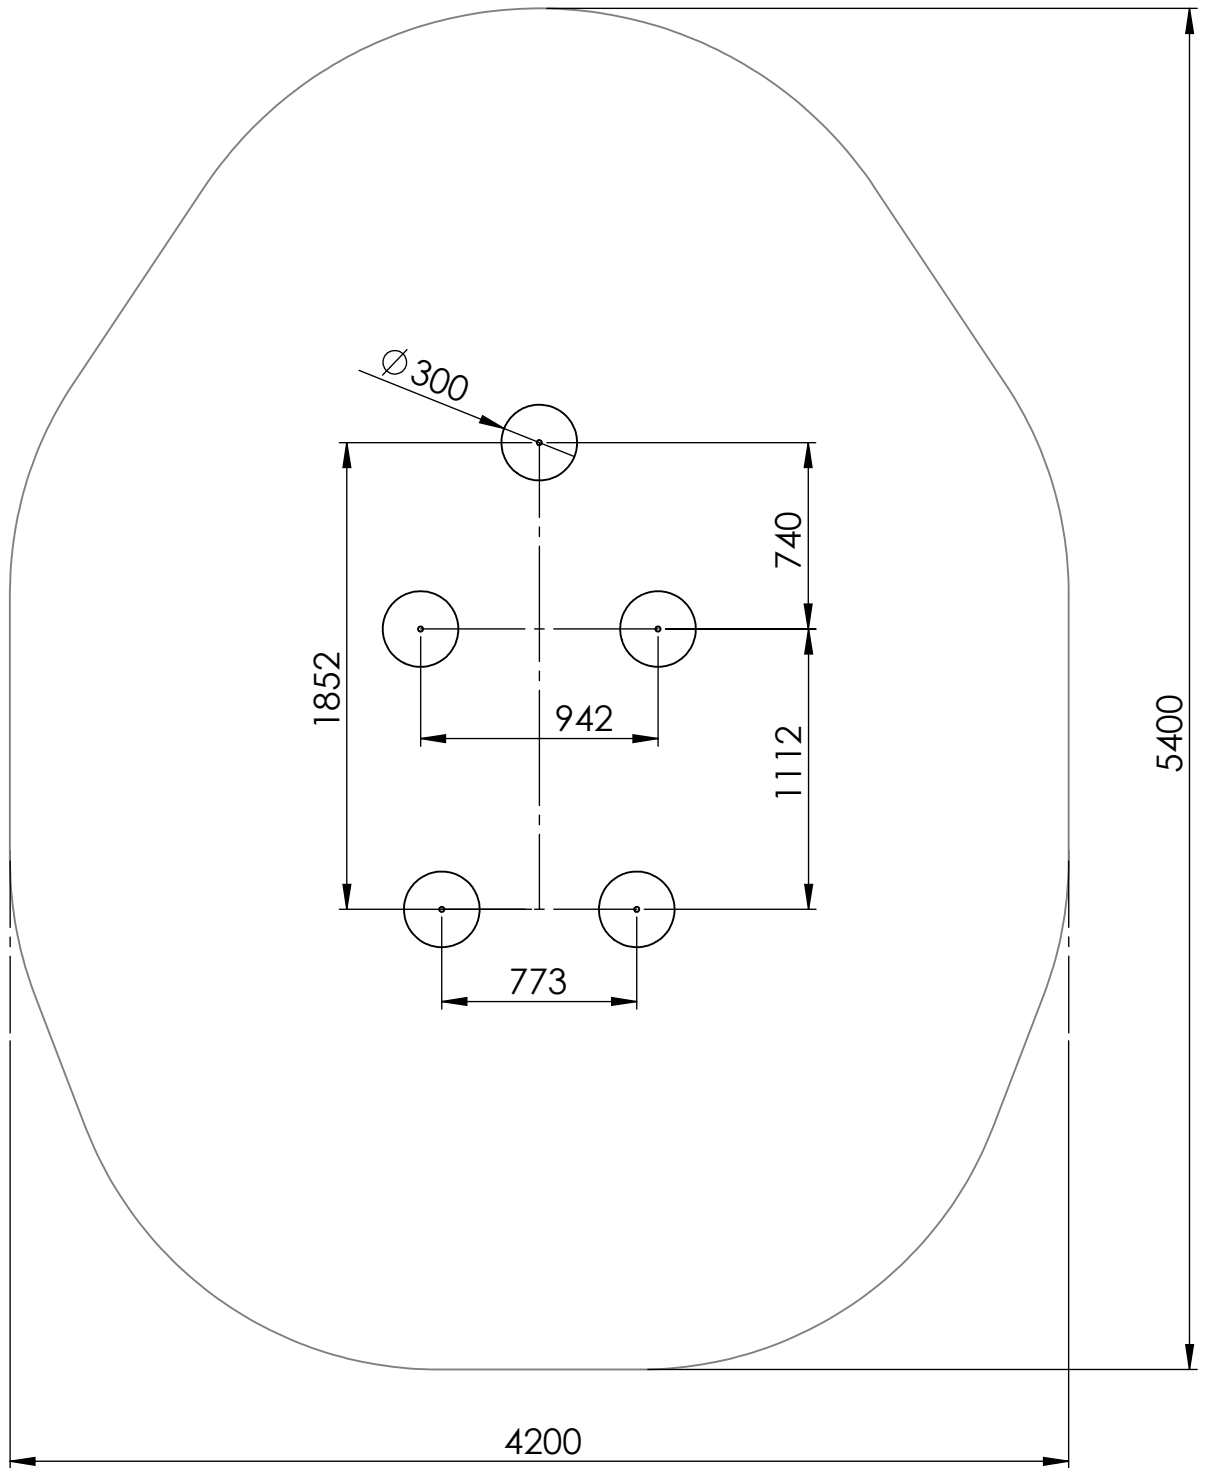

A

B

C

D

E

UNLESS OTHERWISE SPECIFIED:
 DIMENSIONS ARE IN MILLIMETERS
 WEIGHT ARE IN KILOGRAMM

PART NUMBER / DWG NO.:

MM120

A4

WEIGHT:

SCALE: 1:10

SHEET 1 OF 6

Safety area

UNLESS OTHERWISE SPECIFIED:
DIMENSIONS ARE IN MILLIMETERS
WEIGHT ARE IN KILOGRAMM

PART NUMBER / DWG NO.:

MM120

A4

WEIGHT:

SCALE: 1:30

SHEET 2 OF 6

Foundation

UNLESS OTHERWISE SPECIFIED:
DIMENSIONS ARE IN MILLIMETERS
WEIGHT ARE IN KILOGRAMM

PART NUMBER / DWG NO.:

MM120

A4

WEIGHT:

SCALE: 1:30

SHEET 3 OF 6

A

B

C

D