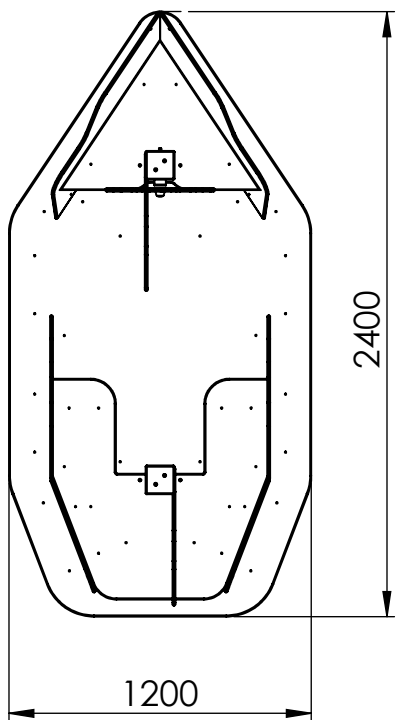

A4

WEIGHT:

SCALE: 1:10

SHEET 1 OF 6

Safety area

UNLESS OTHERWISE SPECIFIED:
DIMENSIONS ARE IN MILLIMETERS
WEIGHT ARE IN KILOGRAMM

PART NUMBER / DWG NO.:

MM120

A4

WEIGHT:

SCALE: 1:30

SHEET 2 OF 6

Foundation

UNLESS OTHERWISE SPECIFIED:
DIMENSIONS ARE IN MILLIMETERS
WEIGHT ARE IN KILOGRAMM

PART NUMBER / DWG NO.:

MM120

A4

WEIGHT:

SCALE: 1:30

SHEET 3 OF 6

A

B

C

D

E

Ground

UNLESS OTHERWISE SPECIFIED: DIMENSIONS ARE IN MILLIMETERS WEIGHT ARE IN KILOGRAMM				
	NAME	SIGNATURE	DATE	REVISION
DRAWN	R.Fedotov		01.04.2014	
APPV'D				

PART NUMBER / DWG NO.:
MM120

DESCRIPTION:
Playboat TOPU