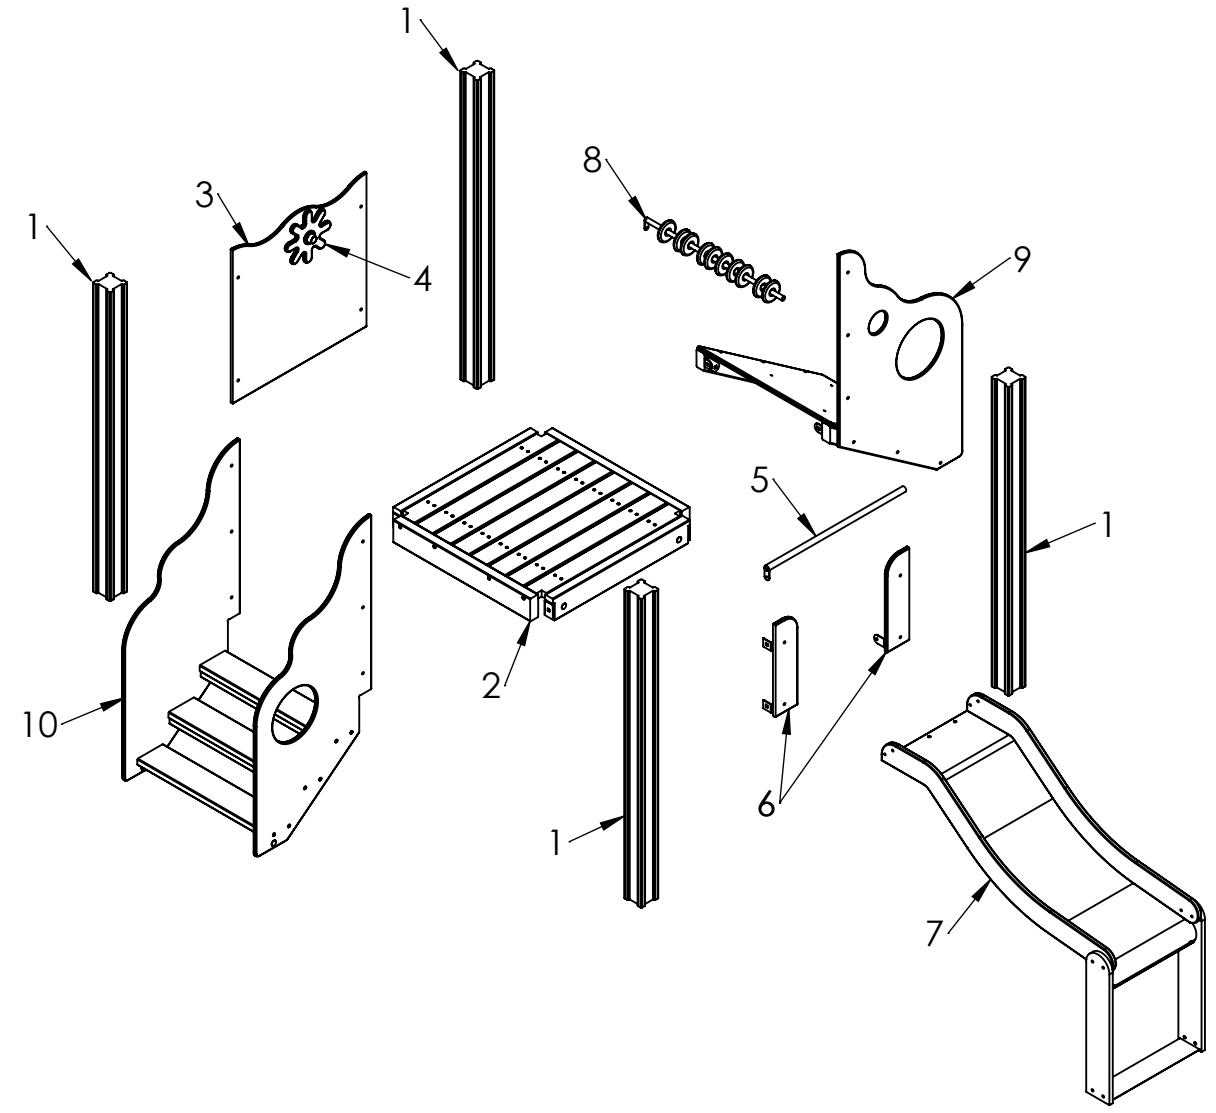

MATERIAL:

wood, metal, plastic

A4

WEIGHT:

SCALE: 1:25

SHEET 16 OF 23

ITEM NO.	PART NUMBER	QTY.
1	post 98x98x1500	4
2	platform	1
3	panel 750x750	1
4	captain wheel	1
5	guardrail ϕ 25x770	1
6	slide side panels with fixings	1
7	slide h_550	1
8	counting rings	1
9	ramp	1
10	stairs	1