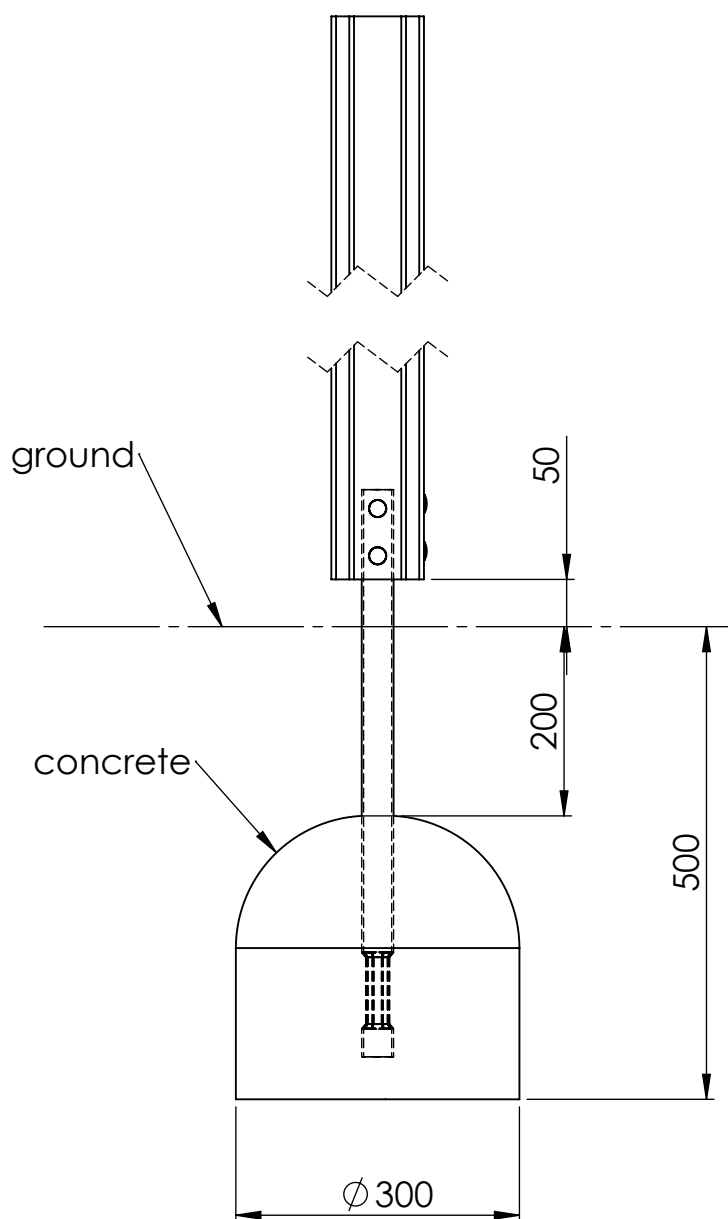

A

B

C

D

E

post
(1)

ITEM NO.	PART NUMBER
1	metal ground fixing L_600
2	screw DIN7504K 5,5x50

UNLESS OTHERWISE SPECIFIED:
DIMENSIONS ARE IN MILLIMETERS
WEIGHT ARE IN KILOGRAMM

ITEM NO.	PART NUMBER
1	screw DIN7504K 5,5x50
2	nut cover M6
3	nut cover cap M6
4	metal ground fixing L_600

UNLESS OTHERWISE SPECIFIED:
DIMENSIONS ARE IN MILLIMETERS
WEIGHT ARE IN KILOGRAMM

Lekplatsgrossisten.se