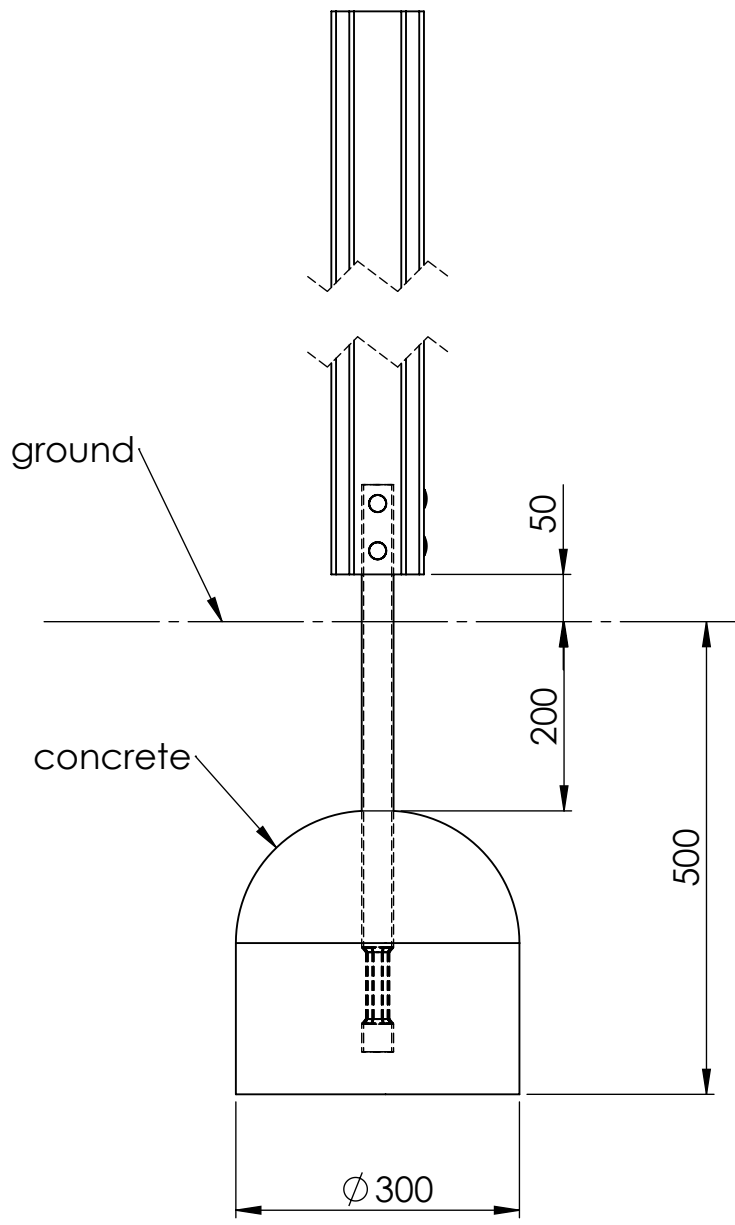

ITEM NO.	PART NUMBER
1	metal ground fixing L_600
2	screw DIN7504K 5,5x50

UNLESS OTHERWISE SPECIFIED: DIMENSIONS ARE IN MILLIMETERS WEIGHT ARE IN KILOGRAMM		Lekplatsgrossisten.se		
NAME	SIGNATURE	DATE	REVISION	
DRAWN M.Rebase		05.07.2016		
APPV'D				

A

B

C

D

E

post
(1)

ITEM NO.	PART NUMBER
1	metal ground fixing L_600
2	screw DIN7504K 5,5x50

UNLESS OTHERWISE SPECIFIED:
DIMENSIONS ARE IN MILLIMETERS
WEIGHT ARE IN KILOGRAMM