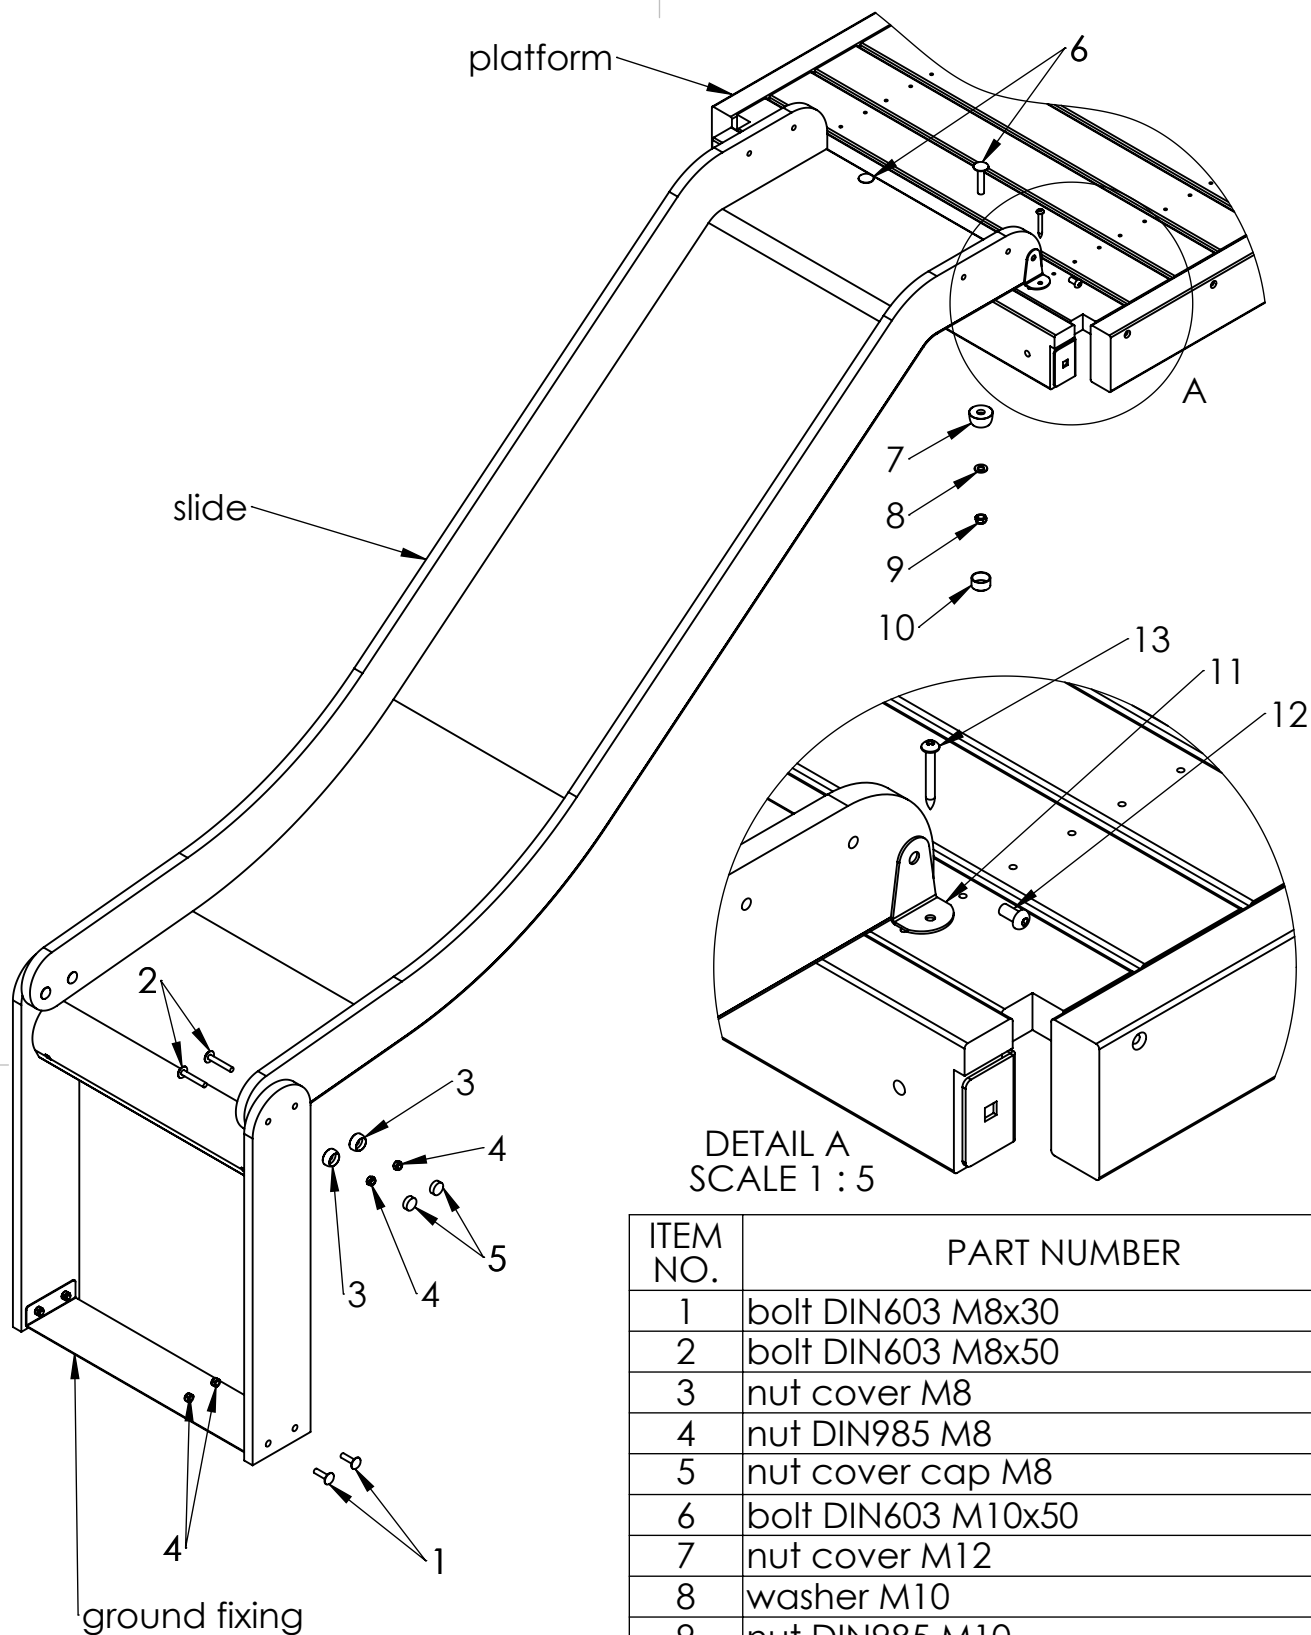

A

B

C

D

E

F

ITEM NO.	PART NUMBER
1	bolt DIN603 M8x30
2	bolt DIN603 M8x50
3	nut cover M8
4	nut DIN985 M8
5	nut cover cap M8
6	bolt DIN603 M10x50
7	nut cover M12
8	washer M10
9	nut DIN985 M10
10	nut cover cap M12
11	corner 58x30
12	metal screw DIN 7380 M8x16
13	screw 4,8x40

UNLESS OTHERWISE SPECIFIED:
DIMENSIONS ARE IN MILLIMETERS
WEIGHT ARE IN KILOGRAMM

Lekplatsgrossisten.se

PART NUMBER / DWG NO.:

LMK004

	NAME	SIGNATURE	DATE	REVISION
DRAWN	M.Rebase		05.07.2016	
APPV'D				

DESCRIPTION:

Play Centre PAULA
connecting slide to platform

MATERIAL:

wood, metal, plastic

A4

WEIGHT:

SCALE: 1:12

SHEET 19 OF 23

Tiptiptap OÜ

Tiptiptap OÜ
Veetorni 9,
Jüri alevik, Rae vald,
75301 Harjumaa