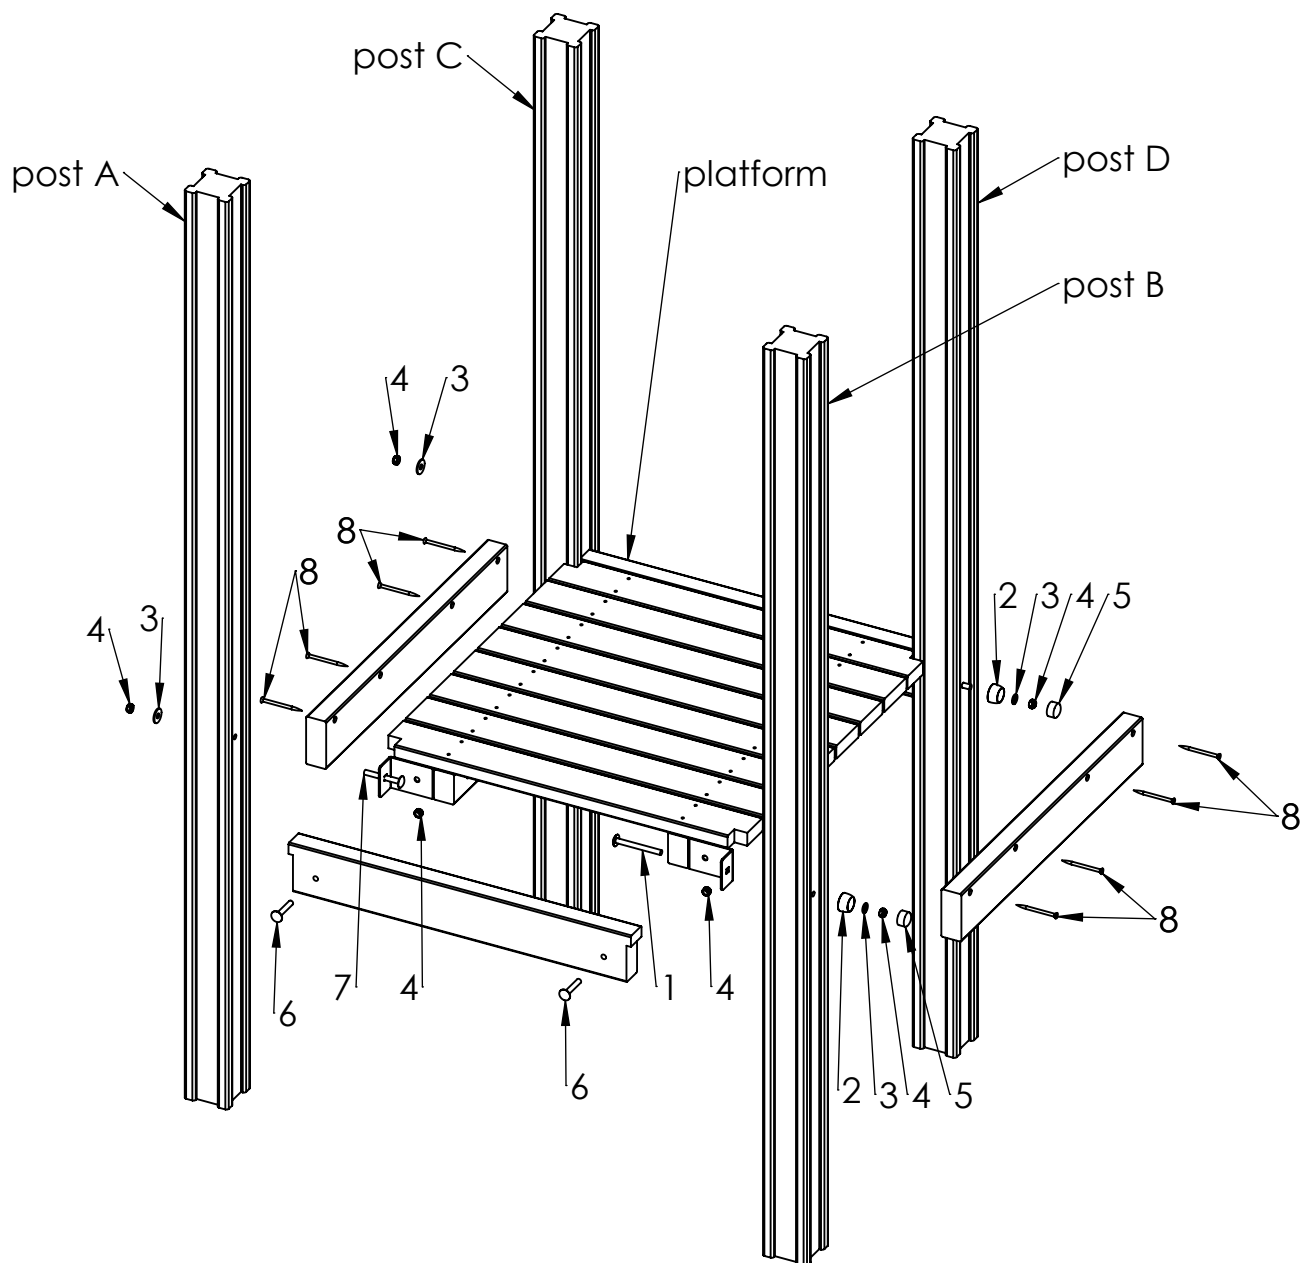

D

E

F

ITEM NO.	PART NUMBER
1	bolt DIN603 M10x100
2	nut cover M12
3	washer M10
4	nut DIN985 M10
5	nut cover cap M12
6	bolt DIN603 M10x60
7	bolt DIN603 M10x80
8	wood screw 6 x 90

UNLESS OTHERWISE SPECIFIED:
DIMENSIONS ARE IN MILLIMETERS
WEIGHT ARE IN KILOGRAMM