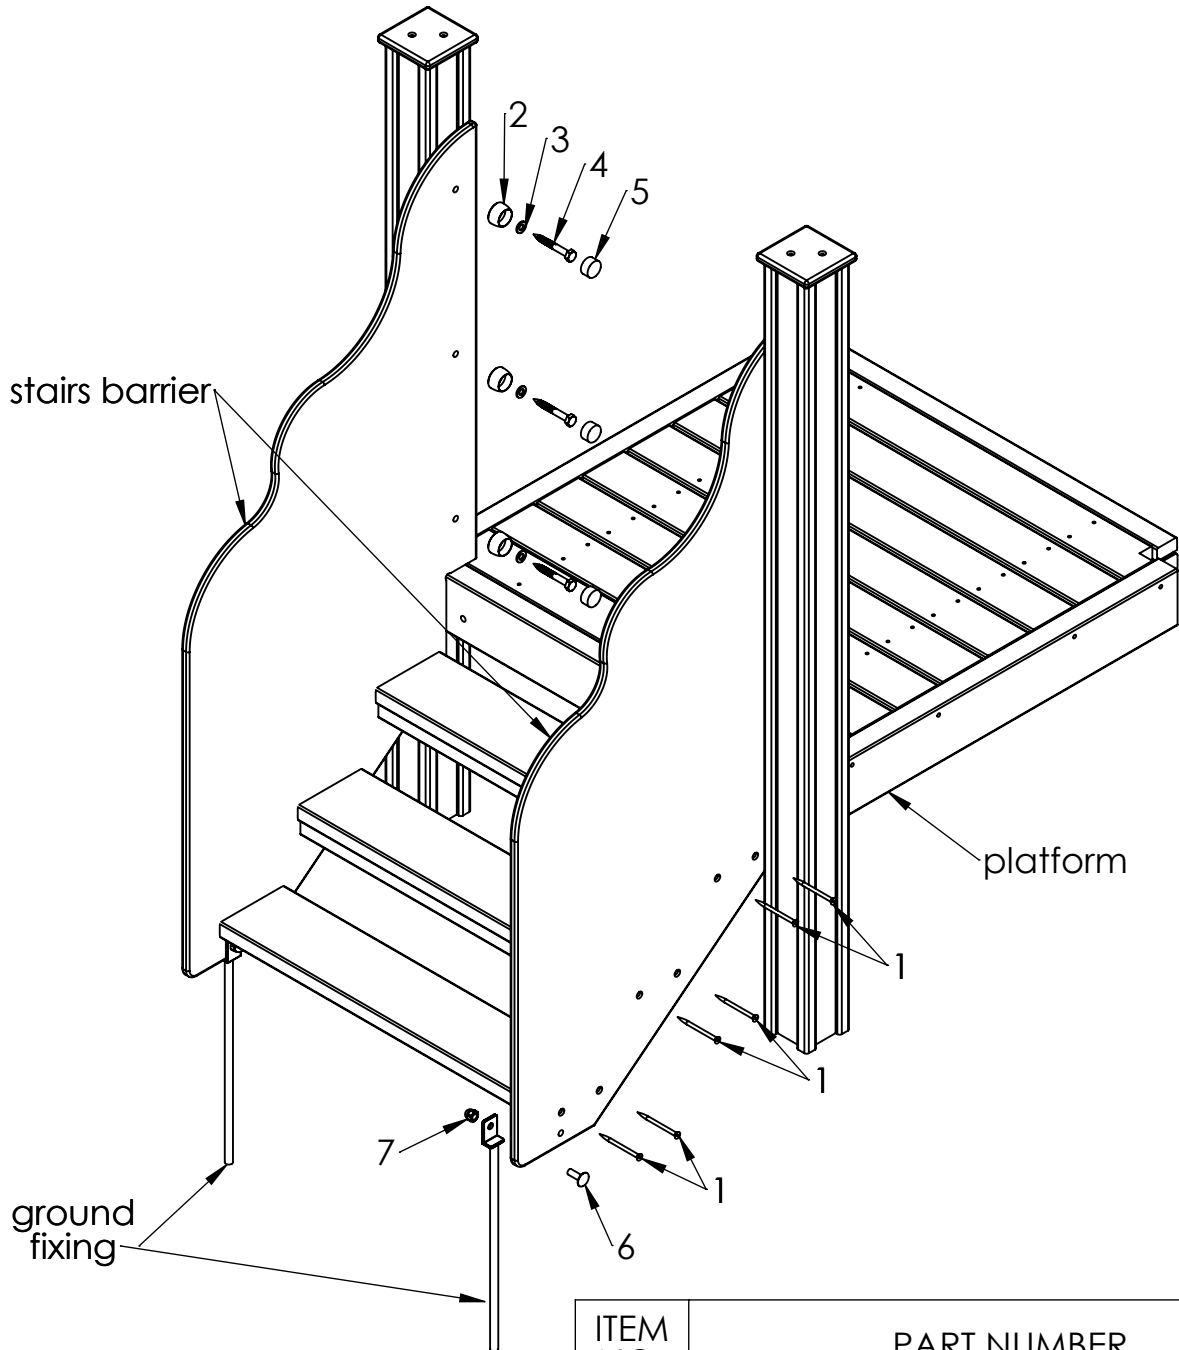

A

B

C

D

E

F

ITEM NO.	PART NUMBER
1	wood screw 6 x 90
2	nut cover M12
3	washer M10
4	wood screw DIN571 10x80
5	nut cover cap M12
6	bolt DIN603 M10x30
7	domed cap nut DIN1587 M10

UNLESS OTHERWISE SPECIFIED:
DIMENSIONS ARE IN MILLIMETERS
WEIGHT ARE IN KILOGRAMM

Lekplatsgrossisten.se

PART NUMBER / DWG NO.:

LMK004

NAME	SIGNATURE	DATE	REVISION
DRAWN M.Rebase		05.07.2016	
APPV'D			

DESCRIPTION:

Play Centre PAULA
connecting stairs to post

MATERIAL:

wood, metal, plastic

A4

WEIGHT:

SCALE: 1:12

SHEET 21 OF 23

Tiptiptap OÜ

Tiptiptap OÜ
Veetorni 9,
Jüri alevik, Rae vald,
75301 Harjumaa