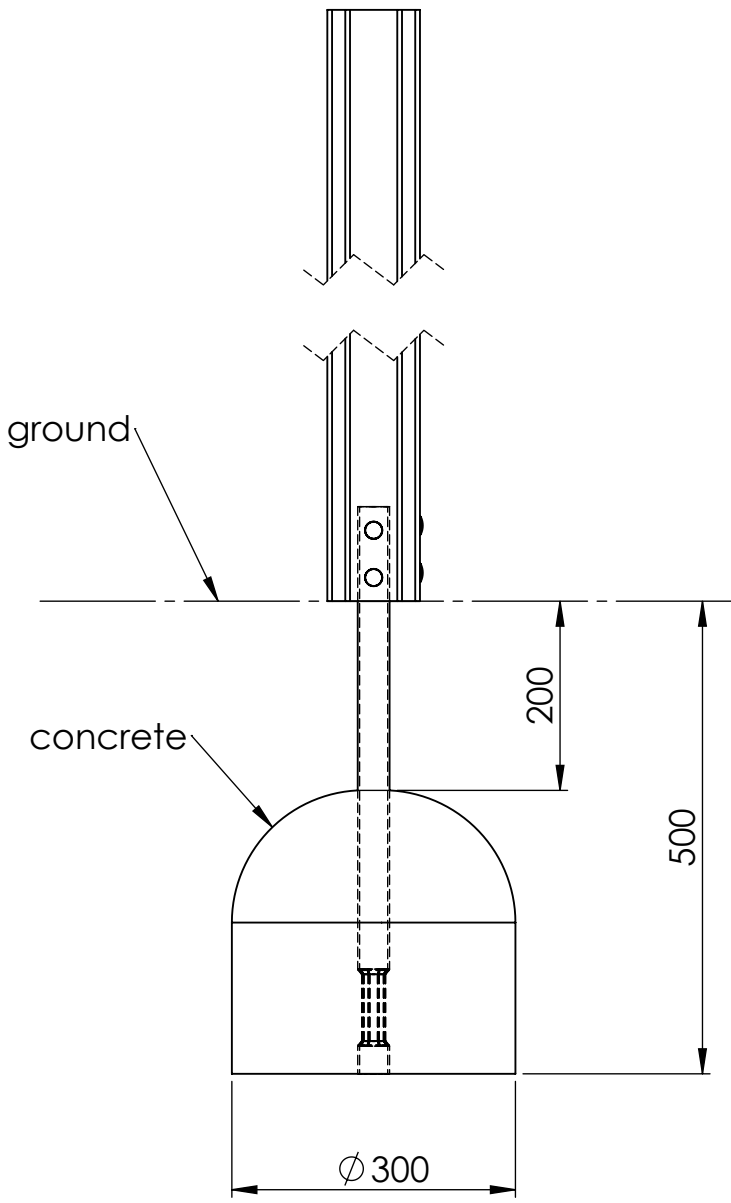

ITEM NO.	PART NUMBER
1	metal ground fixing L_600
2	screw DIN7504K 5,5x50

UNLESS OTHERWISE SPECIFIED: DIMENSIONS ARE IN MILLIMETERS WEIGHT ARE IN KILOGRAMM		Lekplatsgrossisten.se		
NAME	SIGNATURE	DATE	REVISION	
DRAWN M.Rebase		05.07.2016		
APPV'D				