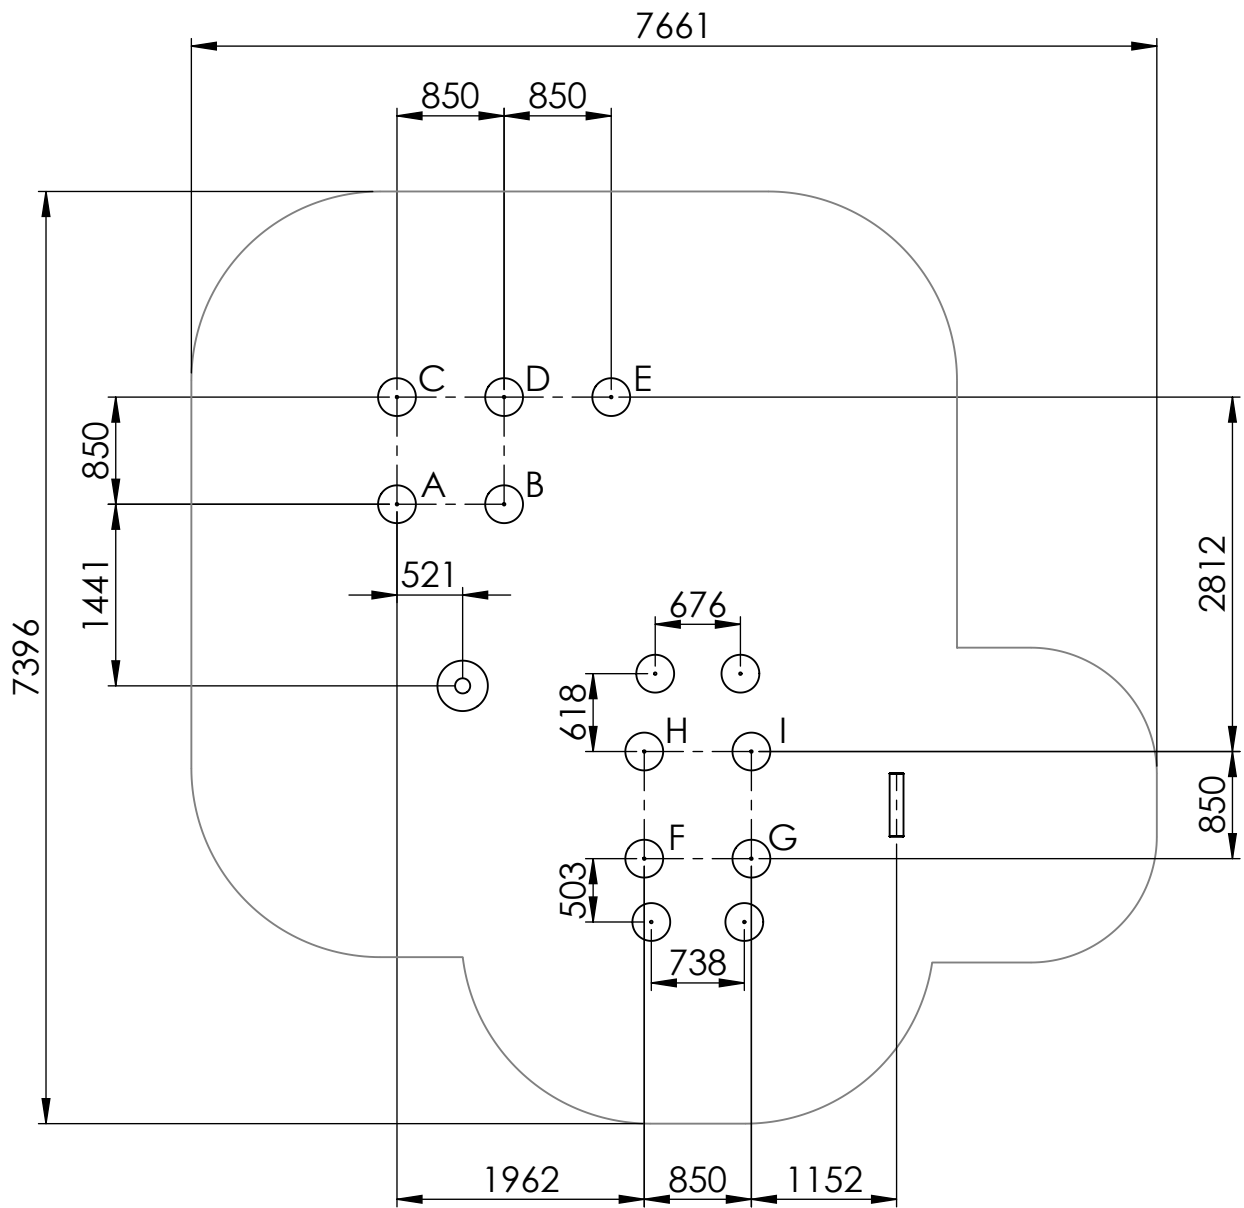

foundation

UNLESS OTHERWISE SPECIFIED:
DIMENSIONS ARE IN MILLIMETERS
WEIGHT ARE IN KILOGRAMM

Lekplatsgrossisten.se

PART NUMBER / DWG NO.:

LMK004

	NAME	SIGNATURE	DATE	REVISION
DRAWN	M.Rebase		05.07.2016	
APPV'D				

DESCRIPTION:

Play Centre PAULA

Tiptaptap OÜ

Tiptaptap OÜ
Veetorni 9,
Jüri alevik, Rae vald,
75301 Harjumaa

MATERIAL:

wood, metal, plastic

A4

WEIGHT:

SCALE: 1:60

SHEET 3 OF 23