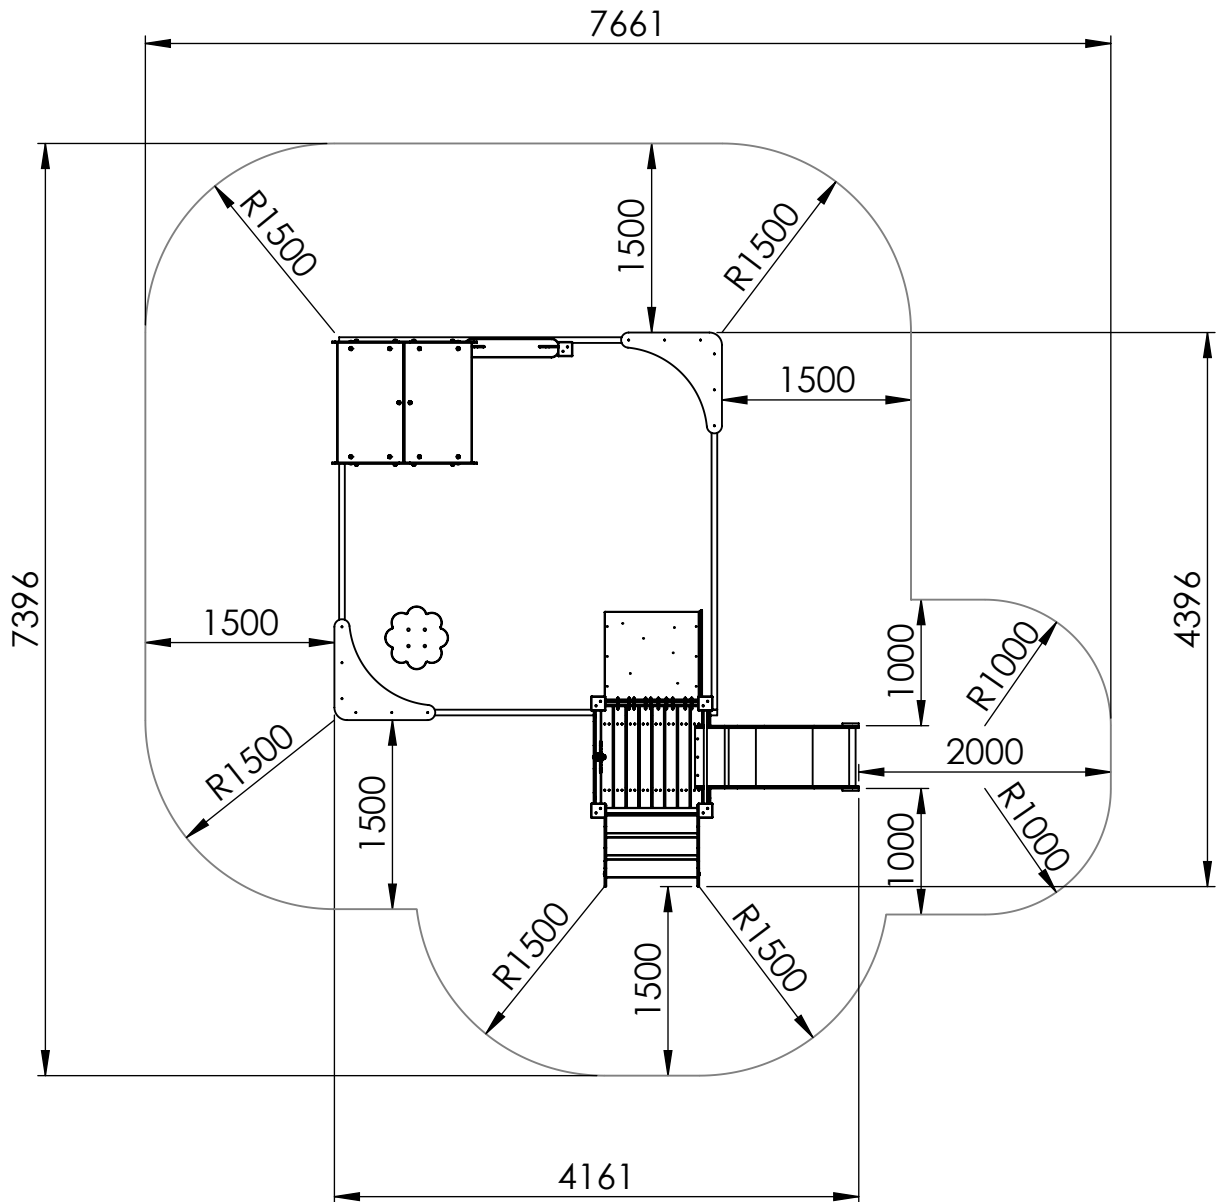

safety area

A

B

C

D

E

UNLESS OTHERWISE SPECIFIED:
DIMENSIONS ARE IN MILLIMETERS
WEIGHT ARE IN KILOGRAMM

Lekplatsgrossisten.se

PART NUMBER / DWG NO.:

LMK004

	NAME	SIGNATURE	DATE	REVISION
DRAWN	M.Rebase		05.07.2016	
APPV'D				

DESCRIPTION:

Play Centre PAULA

Tiptaptap OÜ

Tiptaptap OÜ
Veetorni 9,
Jüri alevik, Rae vald,
75301 Harjumaa

MATERIAL:

wood, metal, plastic

A4

WEIGHT:

SCALE: 1:60

SHEET 2 OF 23