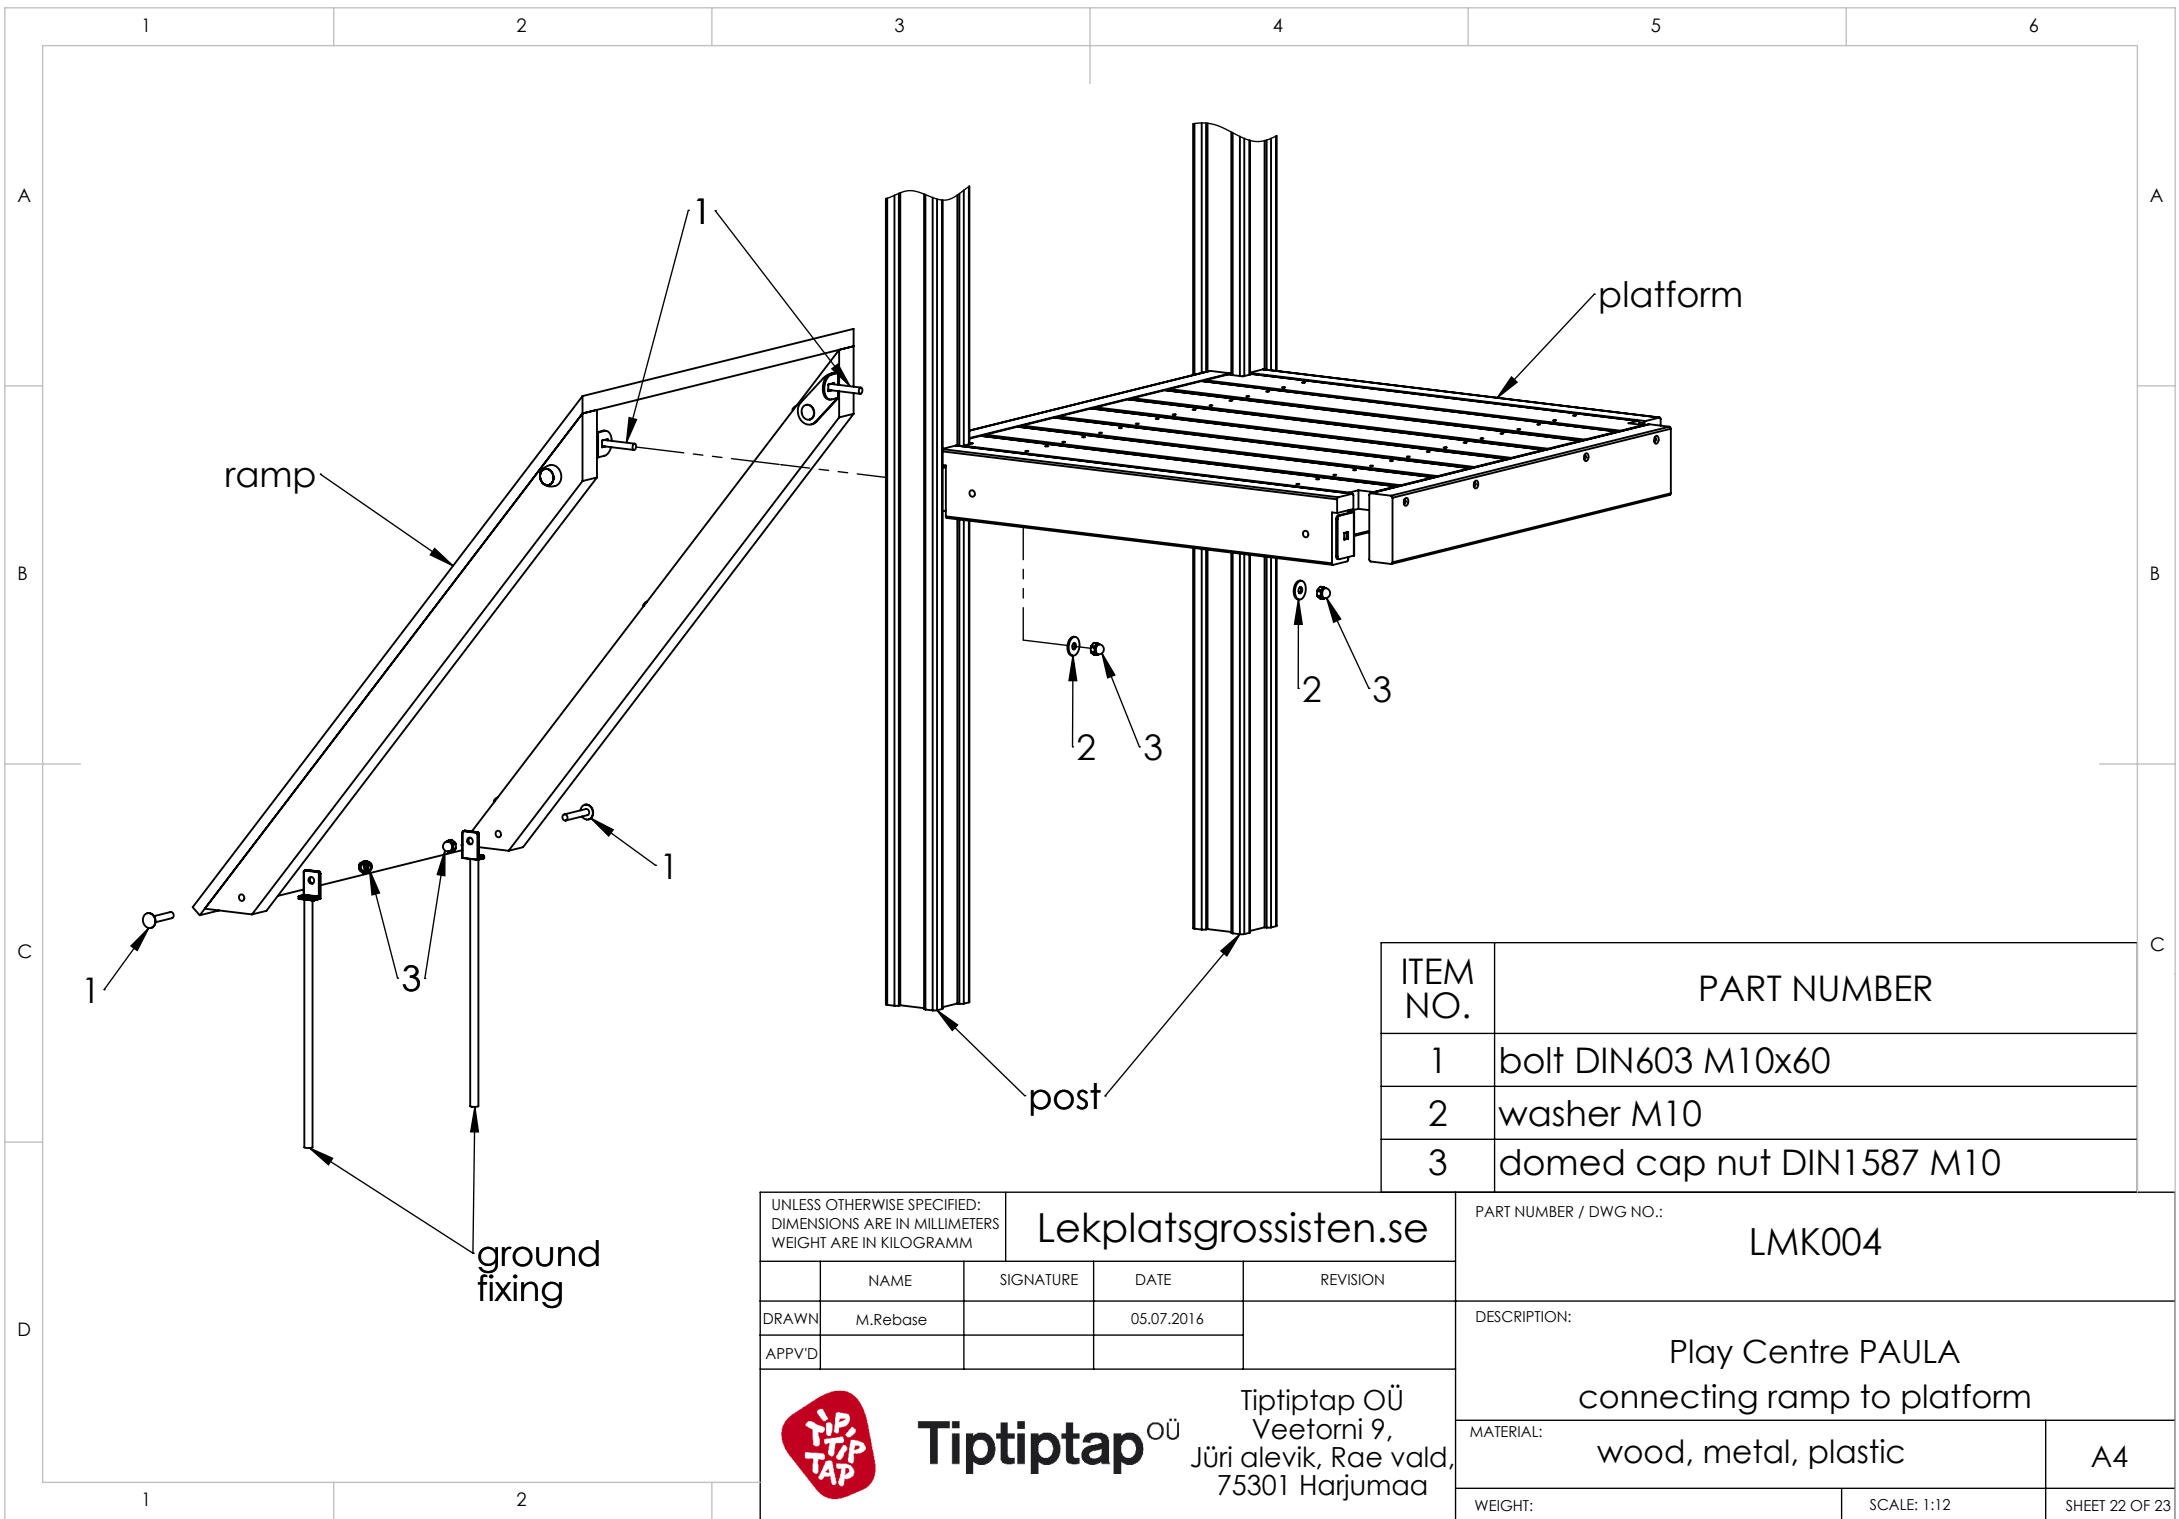

ITEM NO.	PART NUMBER
1	bolt DIN603 M10x60
2	washer M10
3	domed cap nut DIN1587 M10

UNLESS OTHERWISE SPECIFIED:
DIMENSIONS ARE IN MILLIMETERS
WEIGHT ARE IN KILOGRAMM

Lekplatsgrossisten.se

PART NUMBER / DWG NO.: LMK004

	NAME	SIGNATURE	DATE	REVISION
DRAWN	M.Rebase		05.07.2016	
APPV'D				

DESCRIPTION:
Play Centre PAULA
connecting ramp to platform

Tiptaptap OÜ
Tiptaptap OÜ
Veetorni 9,
Jüri alevik, Rae vald,
75301 Harjumaa

MATERIAL:	wood, metal, plastic	A4
WEIGHT:	SCALE: 1:12	SHEET 22 OF 23