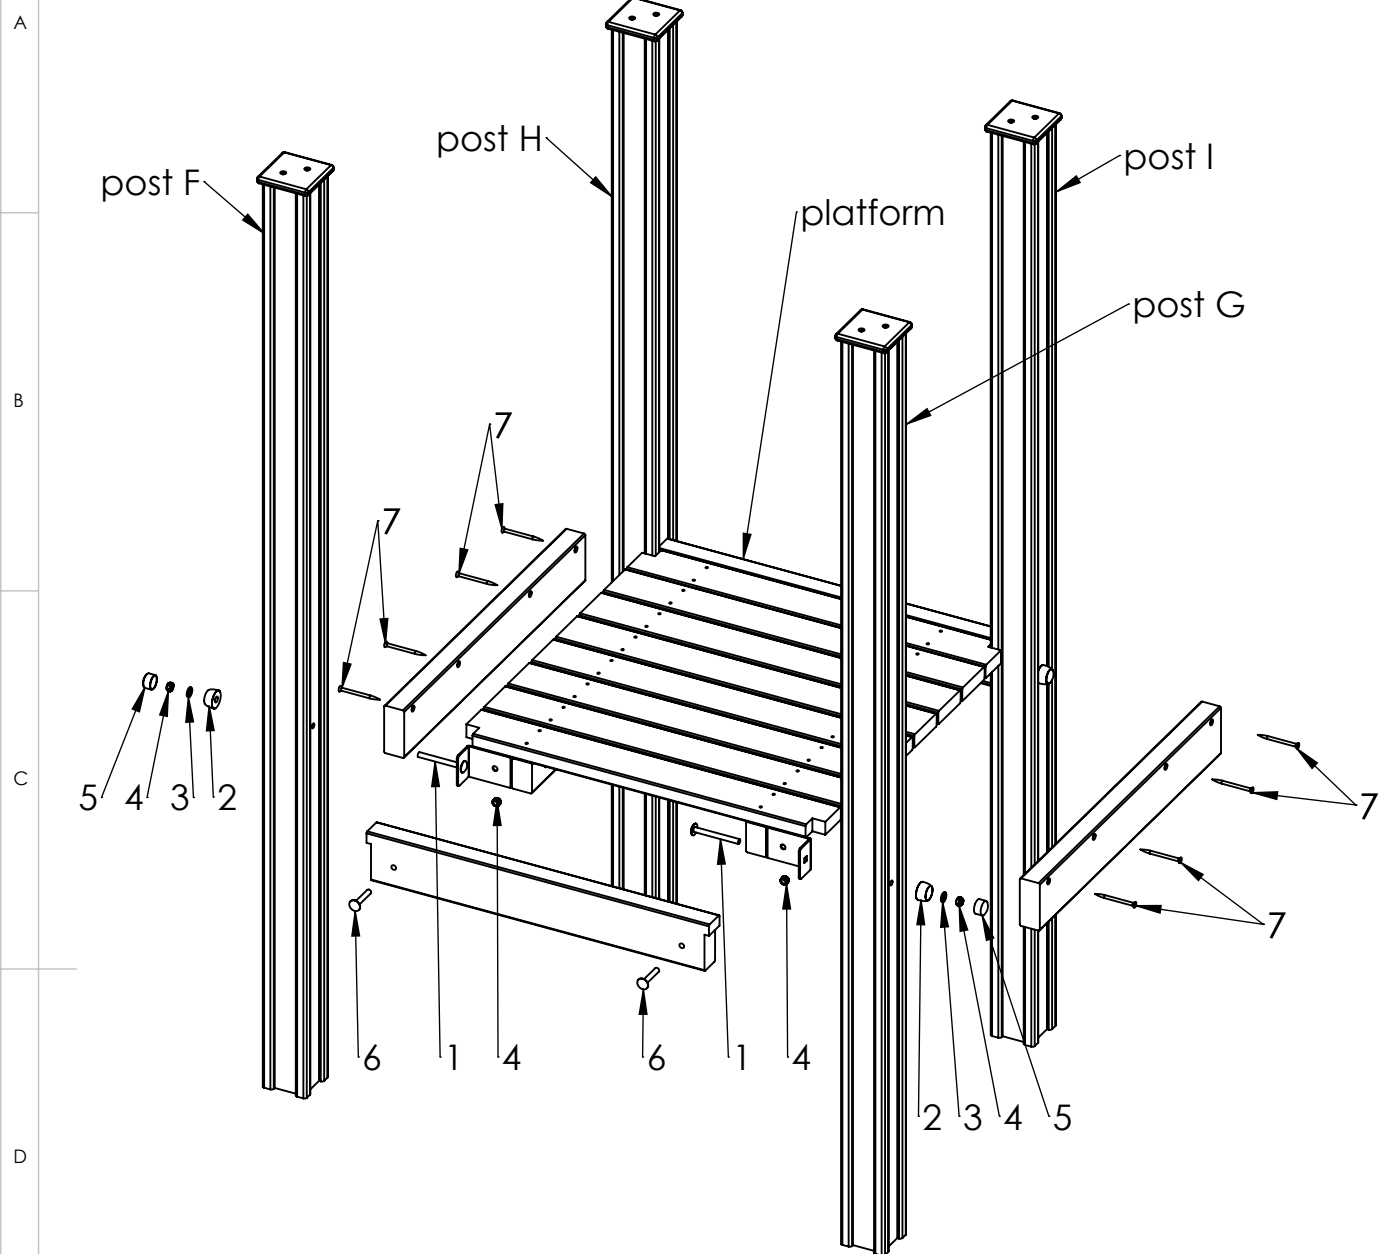

ITEM NO.	PART NUMBER
1	bolt DIN603 M10x100
2	nut cover M12
3	washer M10
4	nut DIN985 M10
5	nut cover cap M12
6	bolt DIN603 M10x60
7	wood screw 6 x 90

UNLESS OTHERWISE SPECIFIED:
DIMENSIONS ARE IN MILLIMETERS
WEIGHT ARE IN KILOGRAMM

Lekplatsgrossisten.se

PART NUMBER / DWG NO.:

LMK004

	NAME	SIGNATURE	DATE	REVISION
DRAWN	M.Rebase		05.07.2016	
APPV'D				

DESCRIPTION:

Play Centre PAULA
connecting platform to post

MATERIAL:

wood, metal, plastic

A4

WEIGHT:

SCALE: 1:15

SHEET 18 OF 23

Tiptaptap OÜ

Tiptaptap OÜ
Veetorni 9,
Jüri alevik, Rae vald,
75301 Harjumaa