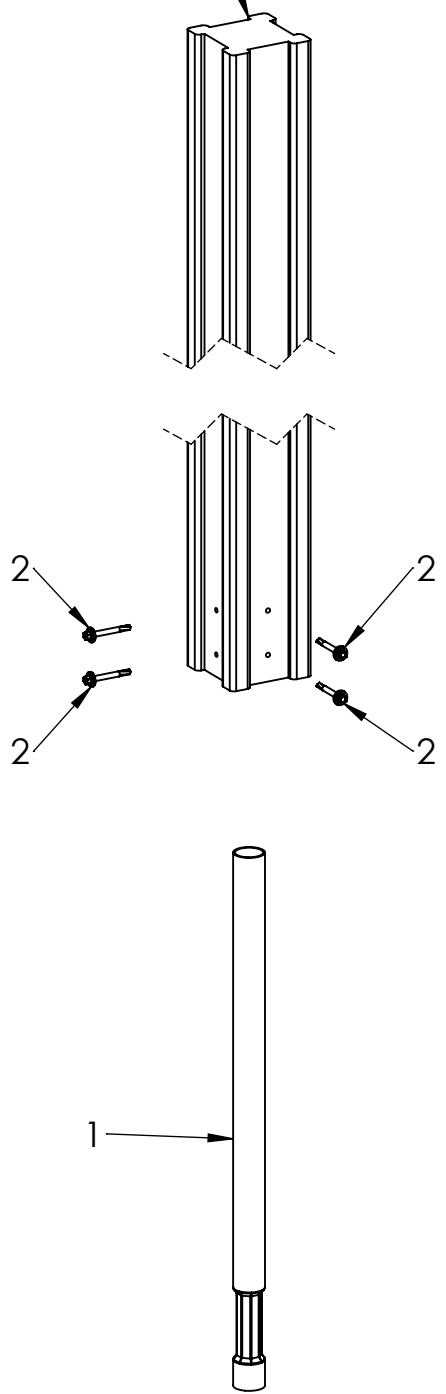

wood, metal, plastic

A4

WEIGHT:

SCALE: 1:30

SHEET 1 OF 23

safety area

A

B

SCALE: 1:60

SHEET 3 OF 23

1

2

3

4

A

B

A4

WEIGHT:

SCALE: 1:65

SHEET 4 OF 23

A

B

C

D

ITEM NO.	PART NUMBER
1	metal ground fixing L_600
2	screw DIN7504K 5,5x50

UNLESS OTHERWISE SPECIFIED: DIMENSIONS ARE IN MILLIMETERS WEIGHT ARE IN KILOGRAMM		Lekplatsgrossisten.se		
NAME	SIGNATURE	DATE	REVISION	
DRAWN M.Rebase		05.07.2016		
APPV'D				