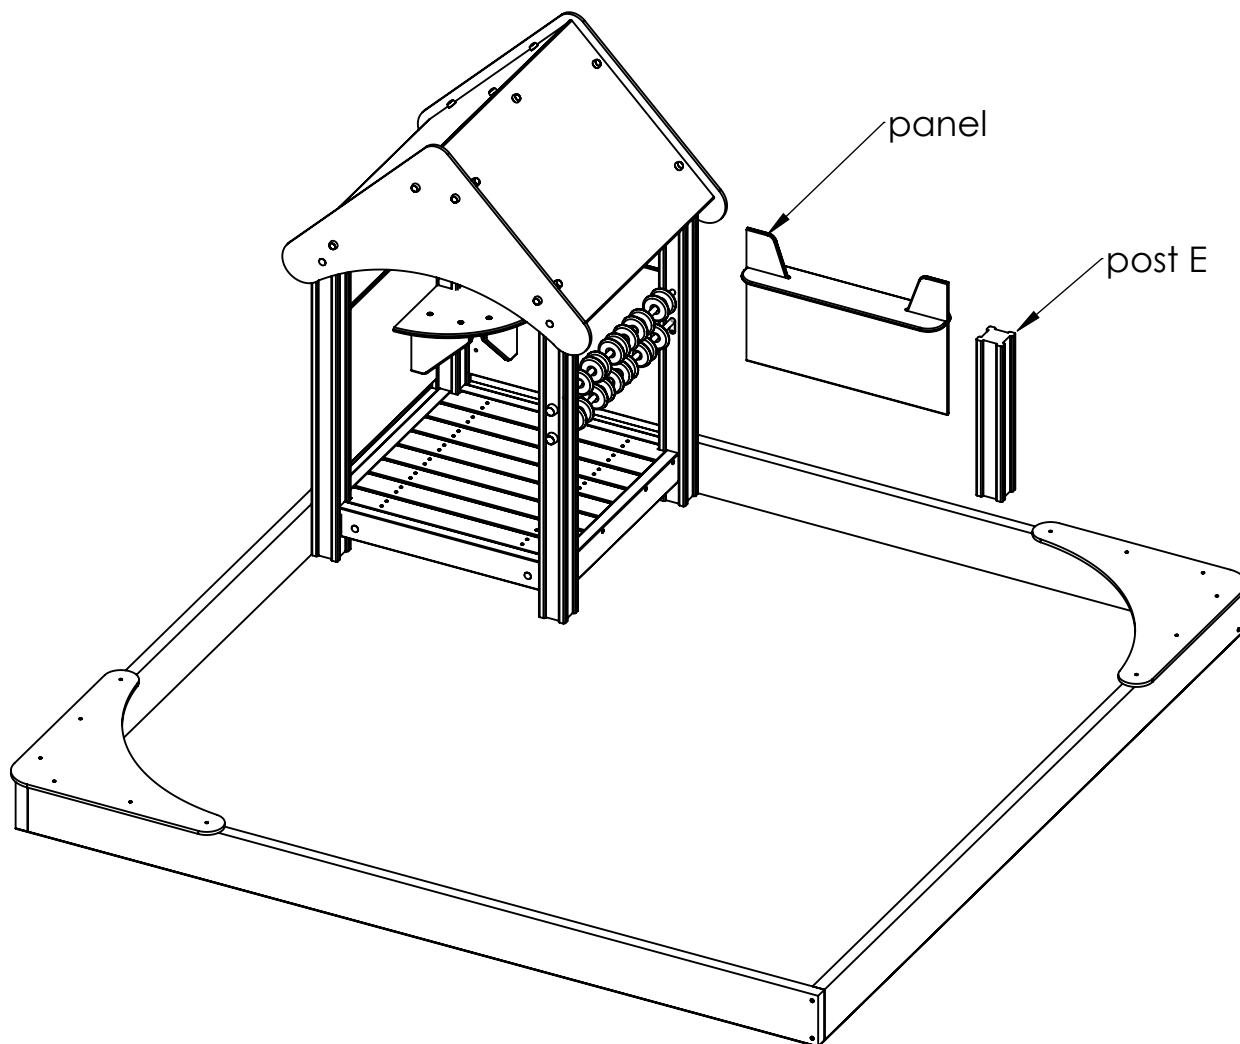

Tiptaptap OÜ
Veetorni 9,
Jüri alevik, Rae vald,
75301 Harjumaa

A

B

C

D

E

F

UNLESS OTHERWISE SPECIFIED:
DIMENSIONS ARE IN MILLIMETERS
WEIGHT ARE IN KILOGRAMM