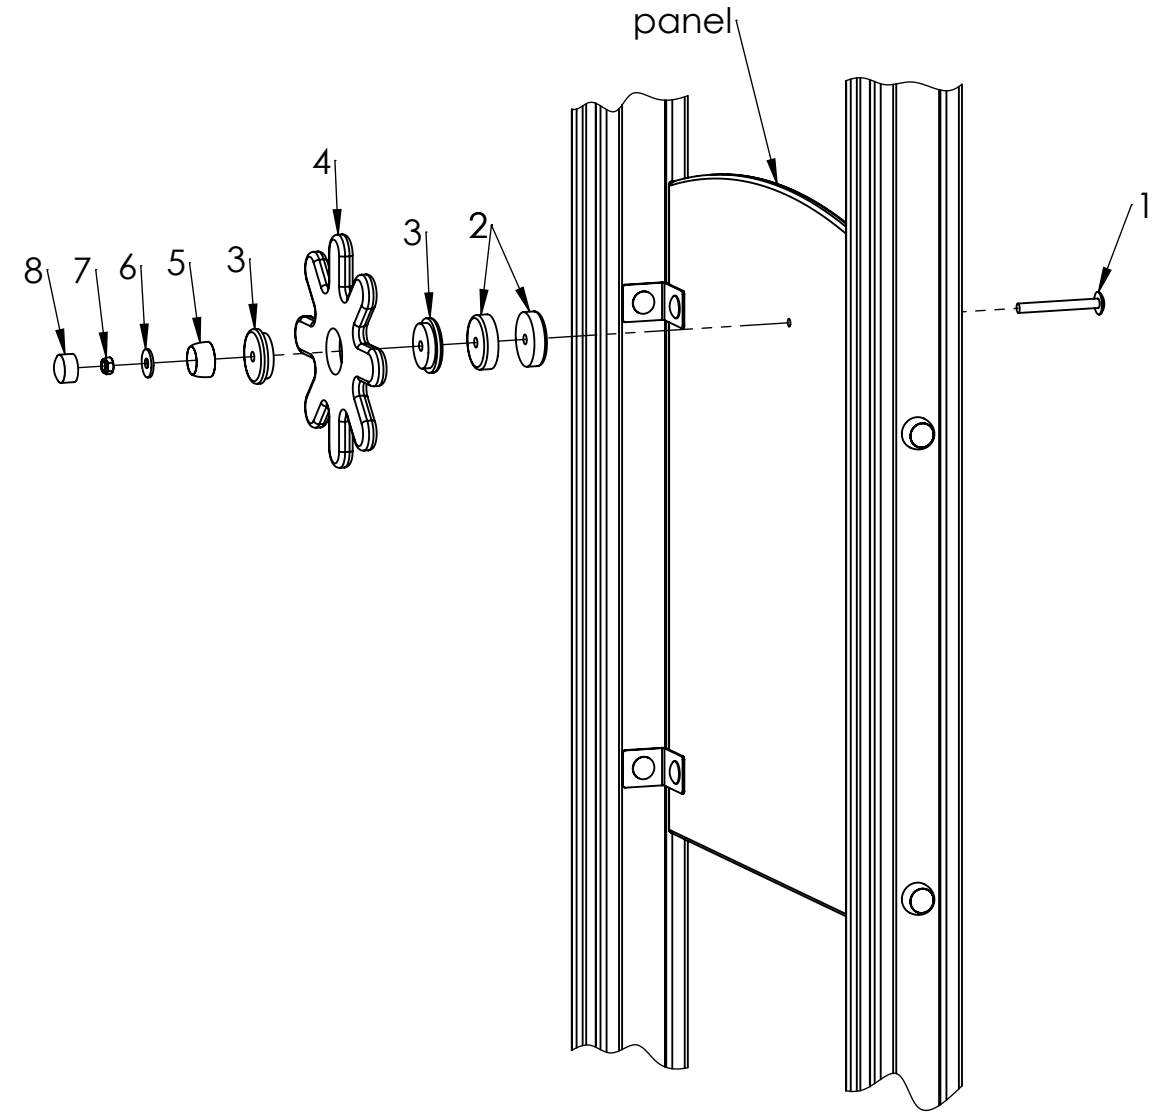

Lekplatsgrossisten.se

PART NUMBER / DWG NO.: LMK004

	NAME	SIGNATURE	DATE	REVISION
DRAWN	M.Rebase		05.07.2016	
APPV'D				

DESCRIPTION:
Play Centre PAULA
connecting ramp to platform

Tiptaptap OÜ
Tiptaptap OÜ
Veetorni 9,
Jüri alevik, Rae vald,
75301 Harjumaa

MATERIAL:	wood, metal, plastic	A4
WEIGHT:	SCALE: 1:12	SHEET 22 OF 23

ITEM NO.	PART NUMBER
1	bolt DIN603 M10x90
2	disk Ø58
3	disk Ø58 with flange
4	captain wheel
5	nut cover M12
6	washer M10
7	nut DIN985 M10
8	nut cover cap M12