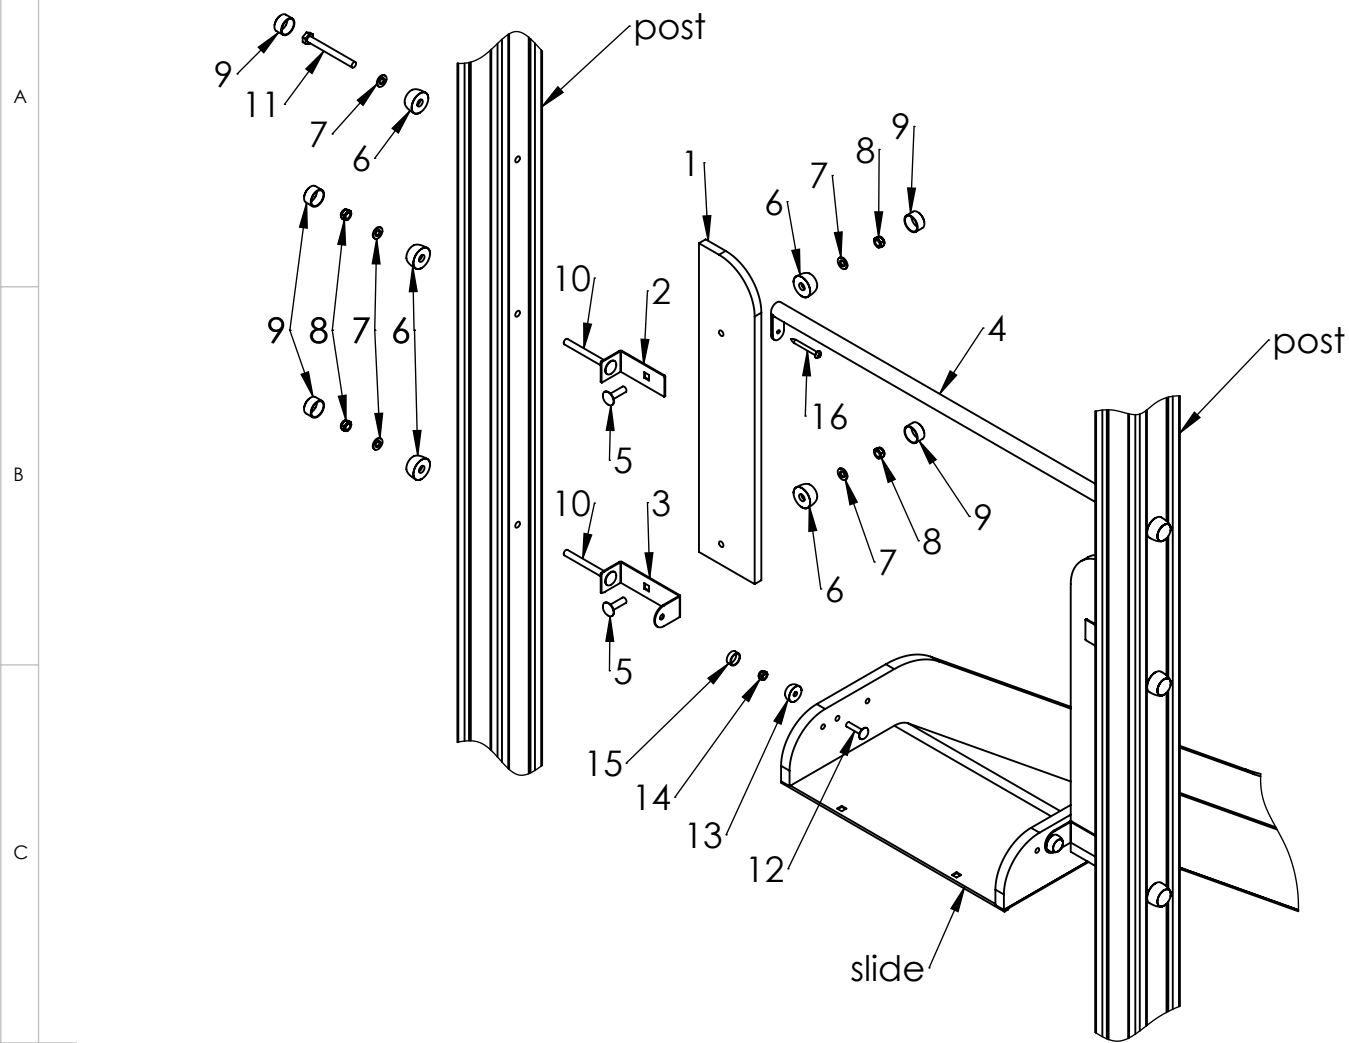

ITEM NO.	PART NUMBER
1	slide side panel 125x600
2	slide side panel fixing 40x100
3	slide side panel fixing 40x135
4	guardrail ϕ 25x770
5	bolt DIN603 M10x35
6	nut cover M12
7	washer M10
8	nut DIN985 M10
9	nut cover cap M12
10	bolt DIN603 M10x100
11	bolt DIN931 M10x100
12	bolt DIN603 M8x35
13	nut cover M8
14	nut DIN985 M8
15	nut cover cap M8
16	screw DIN7996 6x60

UNLESS OTHERWISE SPECIFIED:
DIMENSIONS ARE IN MILLIMETERS
WEIGHT ARE IN KILOGRAMM

Lekplatsgrossisten.se

PART NUMBER / DWG NO.:

LMK004

	NAME	SIGNATURE	DATE	REVISION
DRAWN	M.Rebase		05.07.2016	
APPV'D				

DESCRIPTION:

Play Centre PAULA
connecting slide side panel to post

MATERIAL:

wood, metal, plastic

A4

WEIGHT:

SCALE: 1:12

SHEET 20 OF 23

Tiptaptap OÜ

Tiptaptap OÜ
Veetorni 9,
Jüri alevik, Rae vald,
75301 Harjumaa