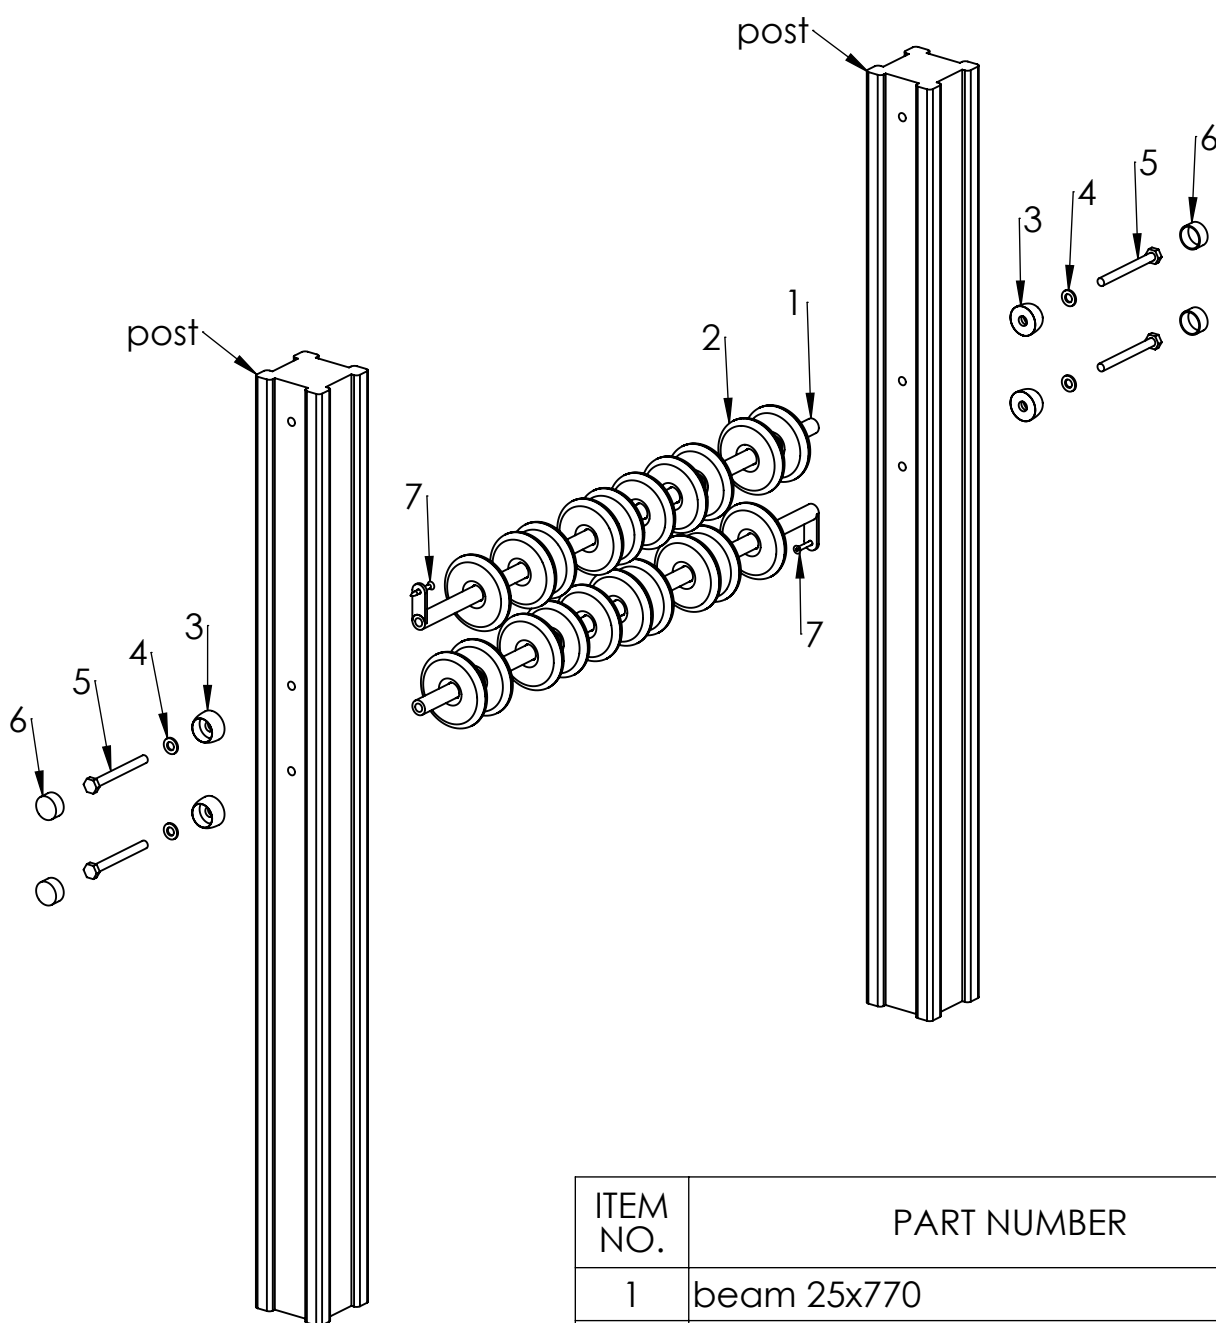

C

D

E

F

ITEM NO.	PART NUMBER
1	beam 25x770
2	ring
3	nut cover M12
4	washer M10
5	bolt DIN931 M10x100
6	nut cover cap M12
7	woodscrew 5 x 40

UNLESS OTHERWISE SPECIFIED:
DIMENSIONS ARE IN MILLIMETERS
WEIGHT ARE IN KILOGRAMM