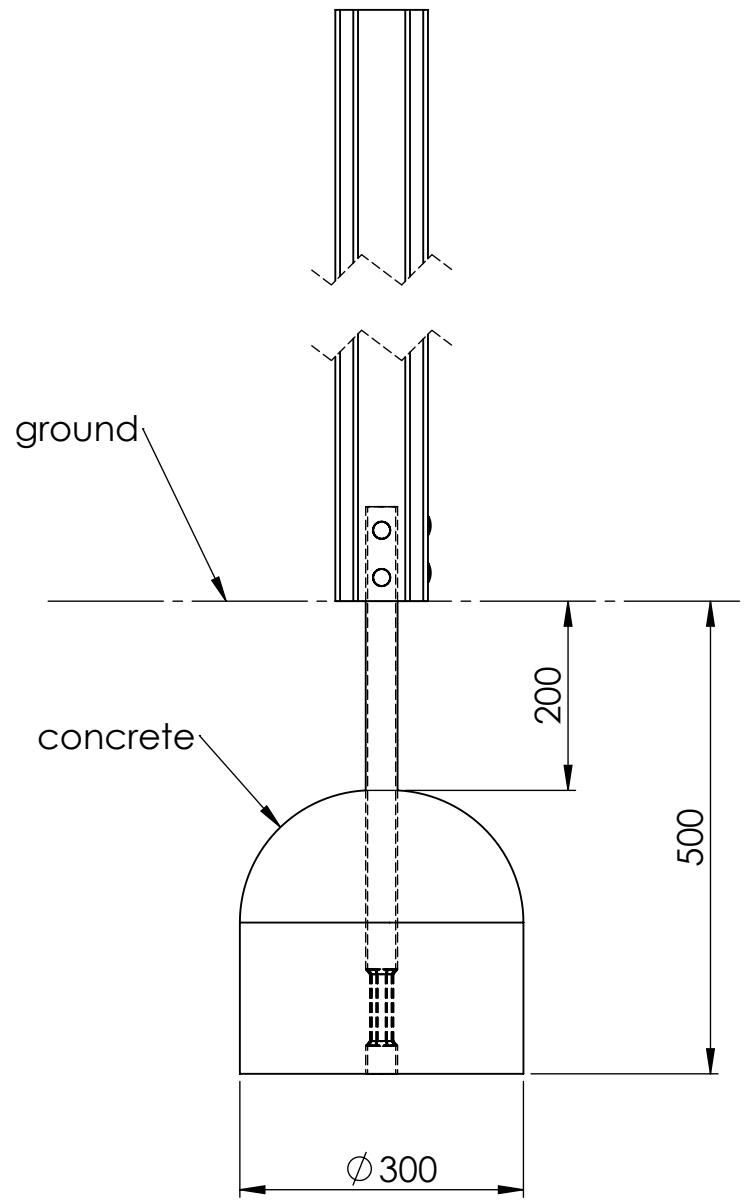

A

post
(A, C, D)

B

C

D

E

ITEM NO.	PART NUMBER
1	metal ground fixing L_600
2	screw DIN7504K 5,5x50

UNLESS OTHERWISE SPECIFIED:
DIMENSIONS ARE IN MILLIMETERS
WEIGHT ARE IN KILOGRAMM

Lekplatsgrossisten.se

PART NUMBER / DWG NO.:
LMK004

	NAME	SIGNATURE	DATE	REVISION
DRAWN	M.Rebase		05.07.2016	
APPV'D				

DESCRIPTION:
**Play Centre PAULA
connecting metal ground fixing to post**

Tiptiptap OÜ
Veetorni 9,
Jüri alevik, Rae vald,
75301 Harjumaa

MATERIAL:	wood, metal, plastic	A4
WEIGHT:	SCALE: 1:8	SHEET 6 OF 23