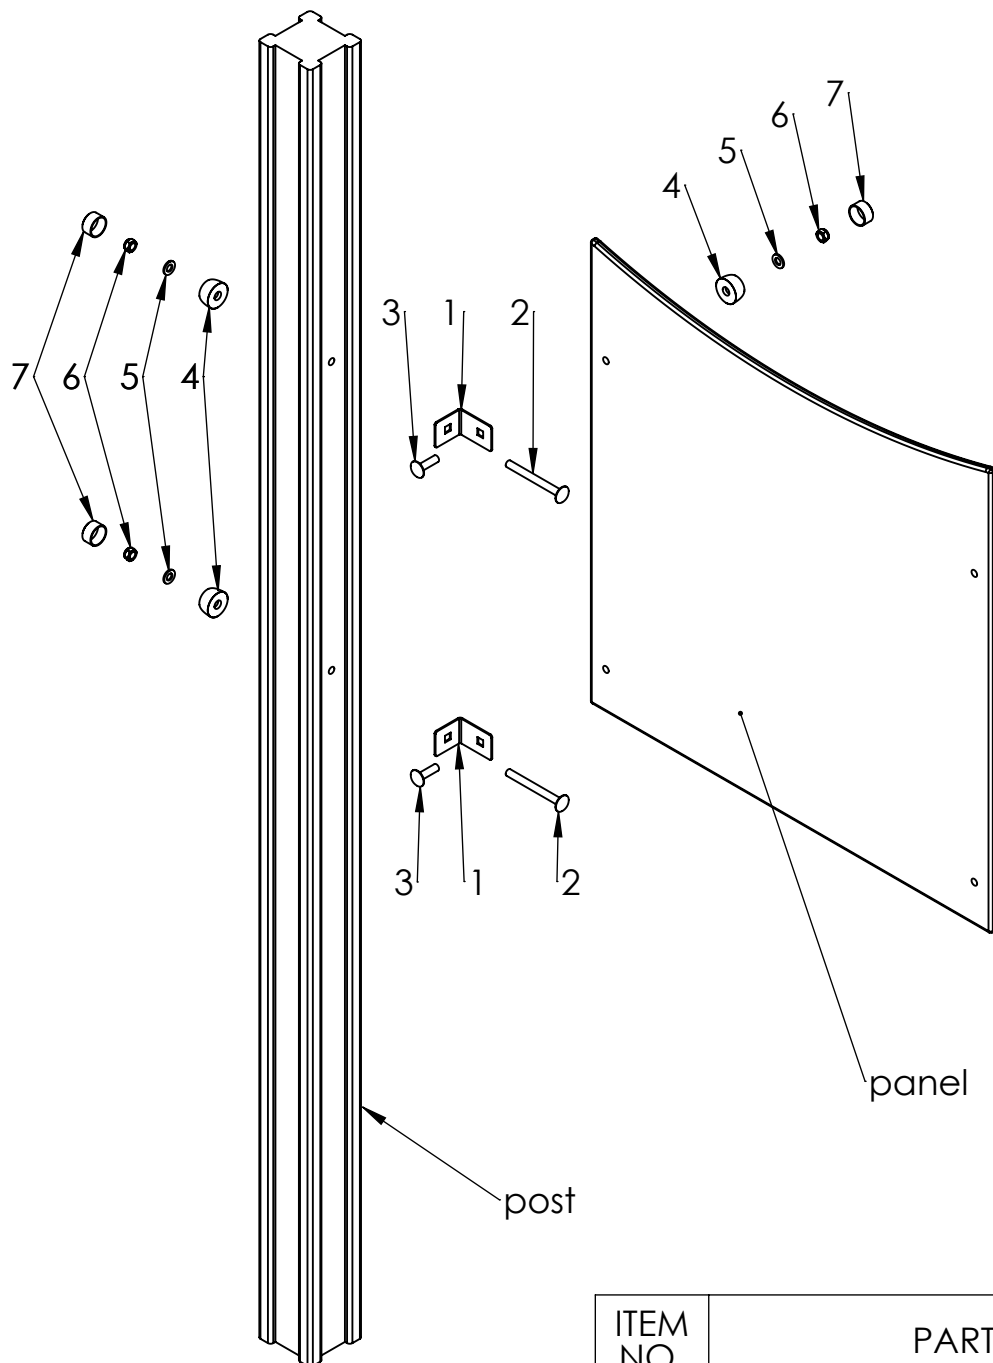

C

D

E

F

ITEM NO.	PART NUMBER
1	corner 48x60
2	bolt DIN603 M10x100
3	bolt DIN603 M10x35
4	nut cover M12
5	washer M10
6	nut DIN985 M10
7	nut cover cap M12

UNLESS OTHERWISE SPECIFIED:
DIMENSIONS ARE IN MILLIMETERS
WEIGHT ARE IN KILOGRAMM