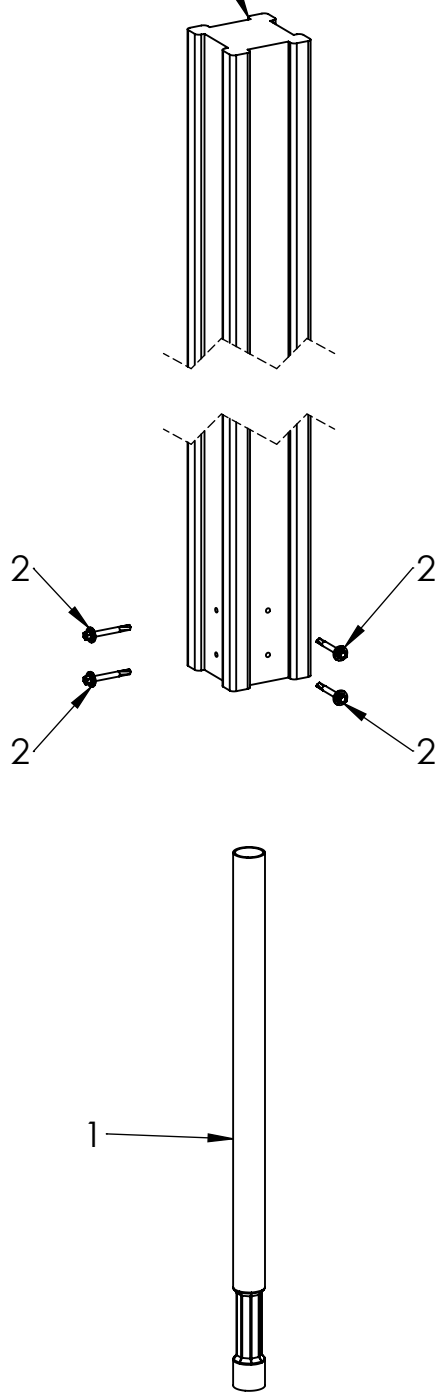

wood, metal, plastic

A4

WEIGHT:

SCALE: 1:30

SHEET 1 OF 23

safety area

A

B

SCALE: 1:60

SHEET 3 OF 23

1

2

3

4

A

B

A4

WEIGHT:

SCALE: 1:65

SHEET 4 OF 23

A

B

C

D

A

B

C

D

E

post
(1)

ITEM NO.	PART NUMBER
1	metal ground fixing L_600
2	screw DIN7504K 5,5x50

UNLESS OTHERWISE SPECIFIED:
DIMENSIONS ARE IN MILLIMETERS
WEIGHT ARE IN KILOGRAMM