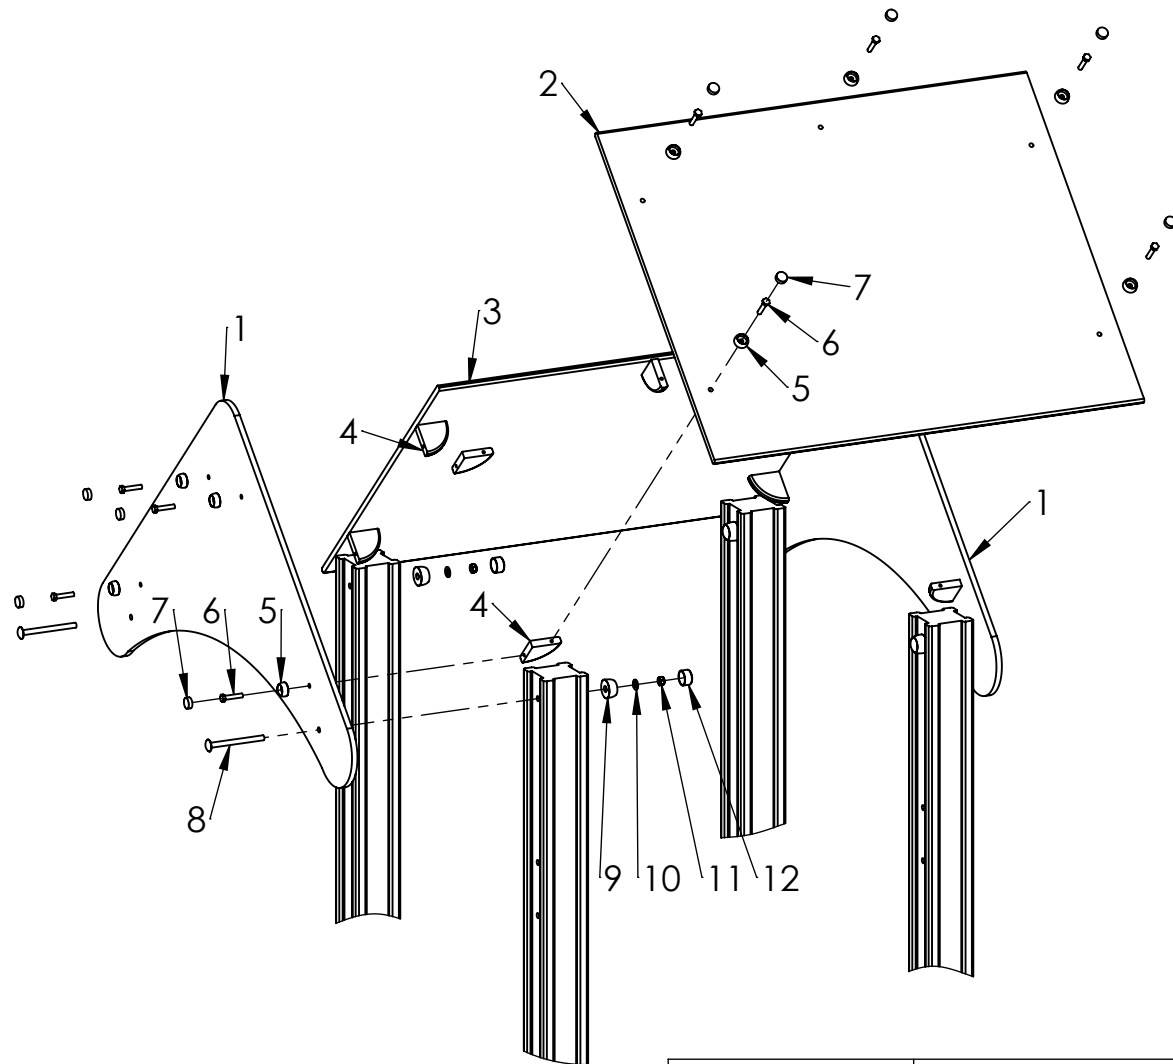

ITEM NO.	PART NUMBER
1	roof triangle panel
2	roof panel 950x760
3	roof panel 950x745
4	plastic corner
5	nut cover M8
6	bolt DIN933 M8x40
7	nut cover cap M8
8	bolt DIN603 M10x120
9	nut cover M12
10	washer M10
11	nut DIN985 M10
12	nut cover cap M12

UNLESS OTHERWISE SPECIFIED:
DIMENSIONS ARE IN MILLIMETERS
WEIGHT ARE IN KILOGRAMM

Lekplatsgrossisten.se

PART NUMBER / DWG NO.:

LMK004

	NAME	SIGNATURE	DATE	REVISION
DRAWN	M.Rebase		05.07.2016	
APPV'D				

DESCRIPTION:

Play Centre PAULA

Tiptaptap OÜ

Tiptaptap OÜ
Veetorni 9,
Jüri alevik, Rae vald,
75301 Harjumaa

MATERIAL:

wood, metal, plastic

A4

WEIGHT:

SCALE: 1:15

SHEET 14 OF 23