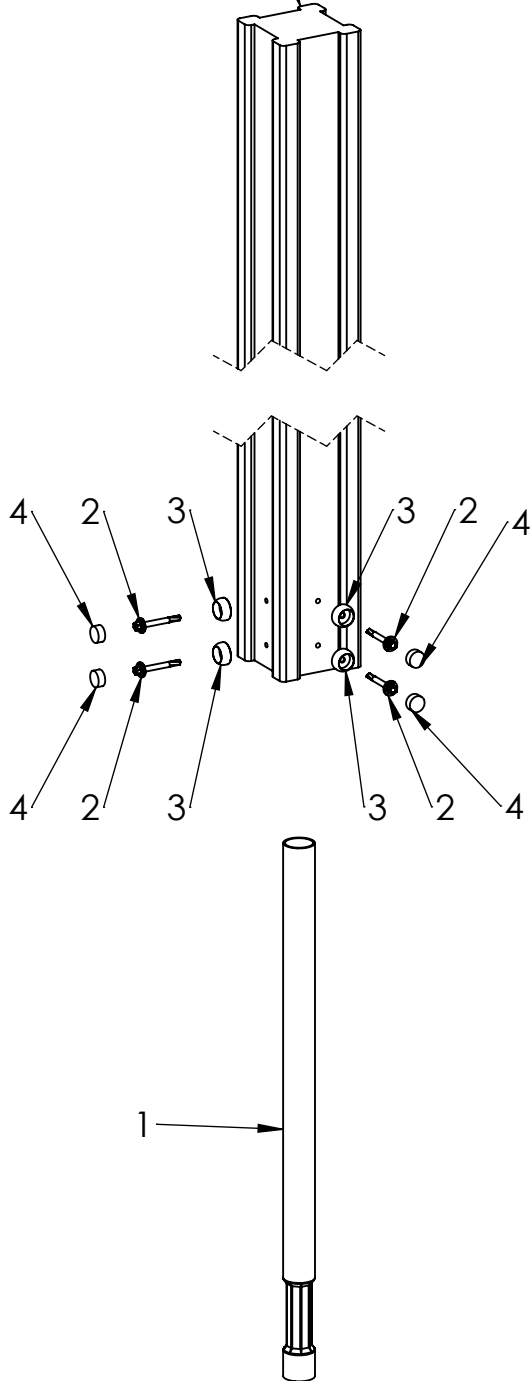

wood, metal, plastic

A4

WEIGHT:

SCALE: 1:30

SHEET 1 OF 23

safety area

A

B

MATERIAL:	wood, metal, plastic	A4
WEIGHT:		SCALE: 1:8
		SHEET 8 OF 23

A

post
(F, G, H)

B

C

D

E

F

ITEM NO.	PART NUMBER
1	screw DIN7504K 5,5x50
2	nut cover M6
3	nut cover cap M6
4	metal ground fixing L_600

UNLESS OTHERWISE SPECIFIED:
DIMENSIONS ARE IN MILLIMETERS
WEIGHT ARE IN KILOGRAMM

Lekplatsgrossisten.se

D

E

F

ITEM NO.	PART NUMBER
1	bolt DIN603 M10x100
2	nut cover M12
3	washer M10
4	nut DIN985 M10
5	nut cover cap M12
6	bolt DIN603 M10x60
7	bolt DIN603 M10x80
8	wood screw 6 x 90

UNLESS OTHERWISE SPECIFIED:
DIMENSIONS ARE IN MILLIMETERS
WEIGHT ARE IN KILOGRAMM