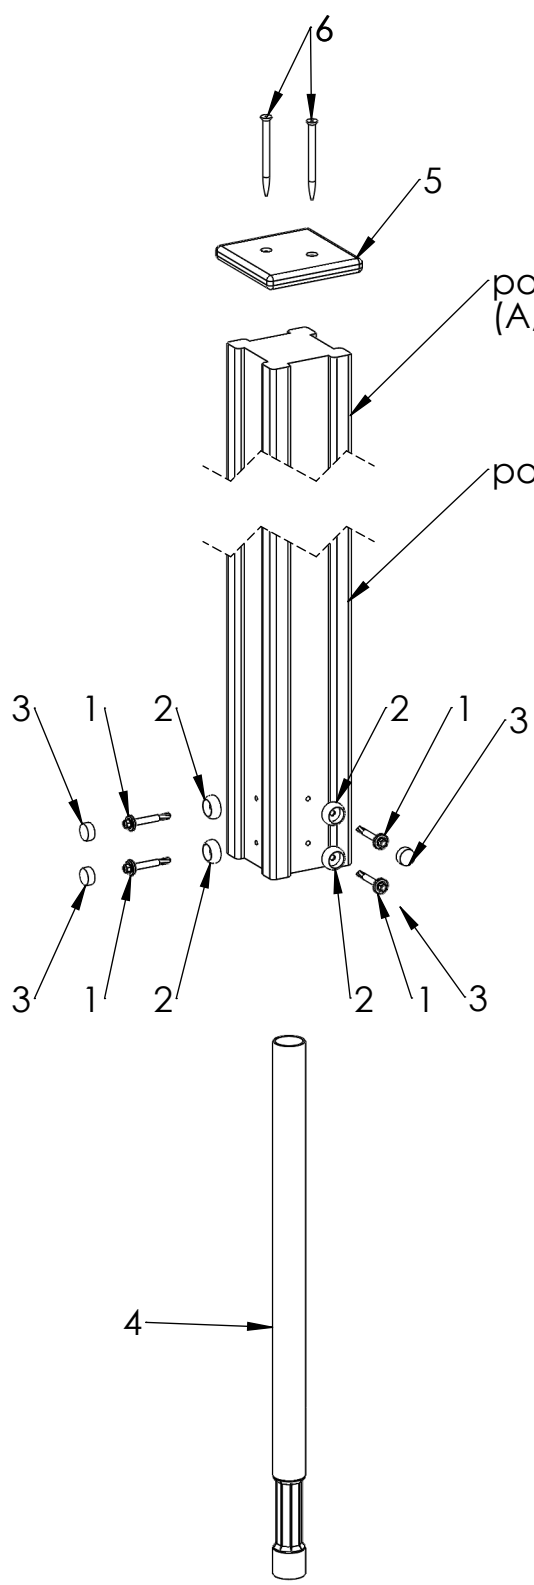

A

B

C

D

E

F

ITEM NO.	PART NUMBER
1	screw DIN7504K 5,5x50
2	nut cover M6
3	nut cover cap M6
4	metal ground fixing L_600
5	plastic cap 115x115
6	woodscrew 6 x 90

UNLESS OTHERWISE SPECIFIED: DIMENSIONS ARE IN MILLIMETERS WEIGHT ARE IN KILOGRAMM				
	NAME	SIGNATURE	DATE	REVISION
DRAWN	M.Rebase		26.11.2015	
APPV'D				

A

B

C

D

E

F

ITEM NO.	PART NUMBER
1	metal ground fixing L_600
2	screw DIN7504K 5,5x50
7	washer M10

UNLESS OTHERWISE SPECIFIED: DIMENSIONS ARE IN MILLIMETERS WEIGHT ARE IN KILOGRAMM				
	NAME	SIGNATURE	DATE	REVISION
DRAWN	M.Rebase		26.11.2015	
APPV'D				

A

B

C

D

E

F

ITEM NO.	PART NUMBER
1	screw DIN7504K 5,5x50
2	nut cover M6
3	nut cover cap M6

UNLESS OTHERWISE SPECIFIED: DIMENSIONS ARE IN MILLIMETERS WEIGHT ARE IN KILOGRAMM				
	NAME	SIGNATURE	DATE	REVISION
DRAWN	M.Rebase		26.11.2015	
APPV'D				

A

B

C

D

E

F

ITEM NO.	PART NUMBER
1	bolt DIN603 M10x100
2	nut cover M10
3	nut DIN985 M10
4	nut cover cap M10
5	woodscrew 6 x 90
6	bolt DIN603 M10x60
7	bolt DIN603 M10x80
8	washer M10

UNLESS OTHERWISE SPECIFIED:
DIMENSIONS ARE IN MILLIMETERS
WEIGHT ARE IN KILOGRAMM