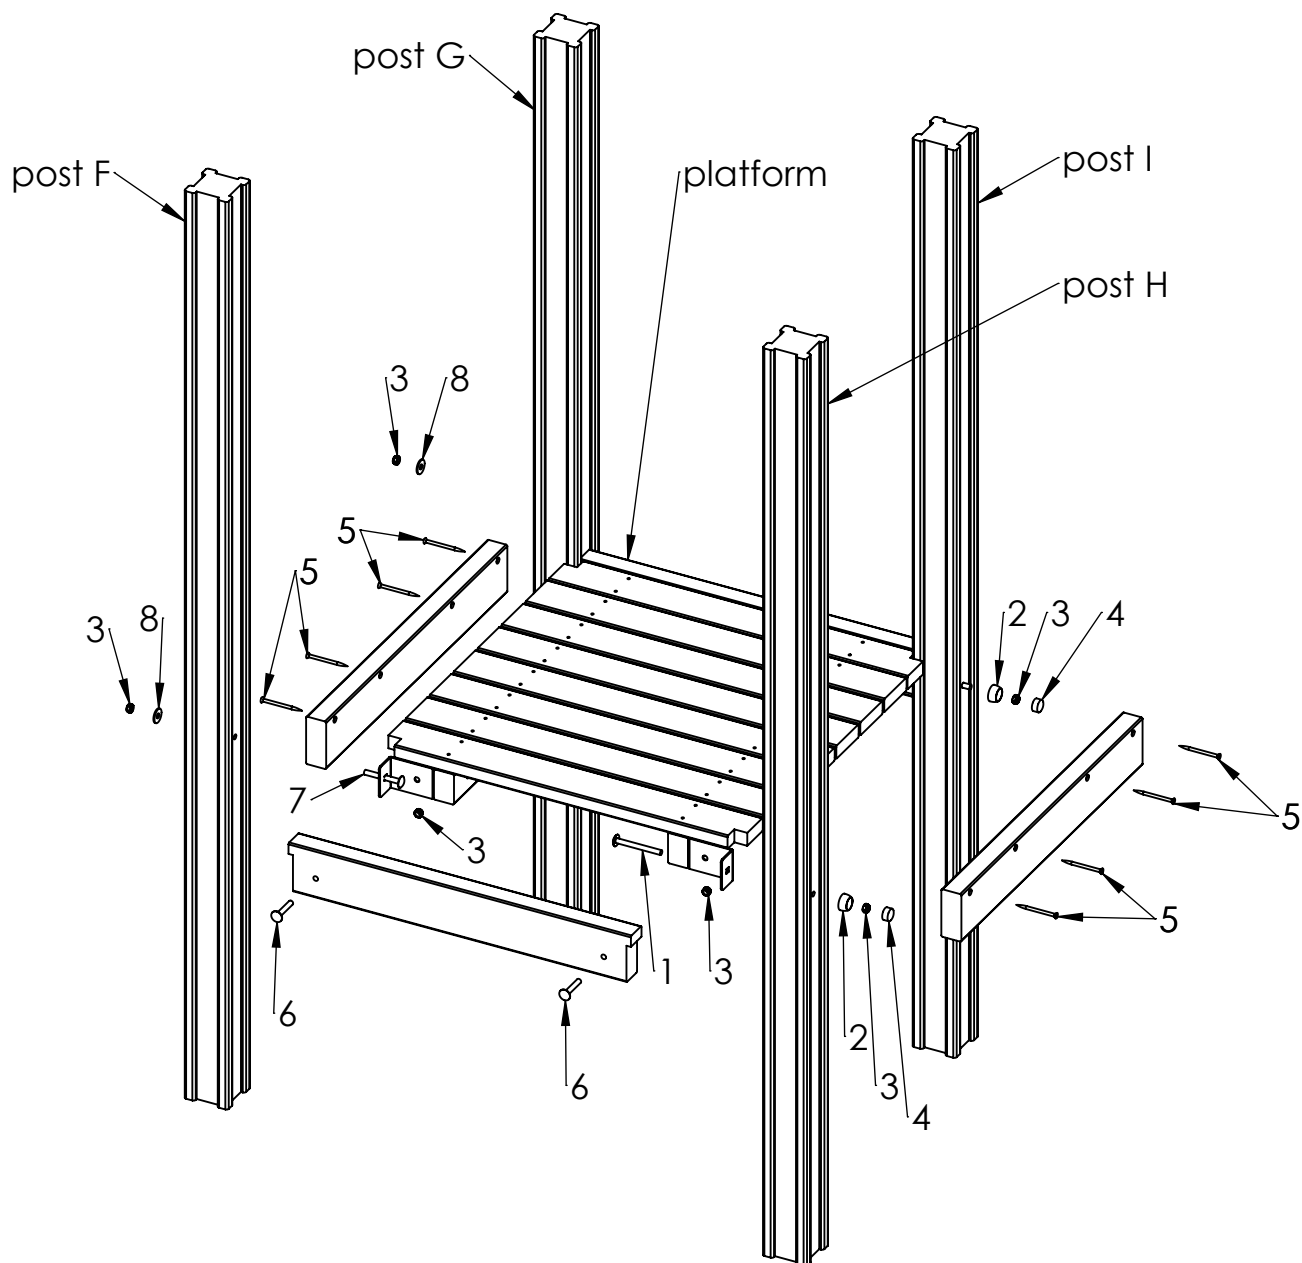

A

B

C

D

E

F

ITEM NO.	PART NUMBER
1	bolt DIN603 M10x100
2	nut cover M10
3	nut DIN985 M10
4	nut cover cap M10
5	woodscrew 6 x 90
6	bolt DIN603 M10x60
7	bolt DIN603 M10x80
8	washer M10

UNLESS OTHERWISE SPECIFIED:
DIMENSIONS ARE IN MILLIMETERS
WEIGHT ARE IN KILOGRAMM