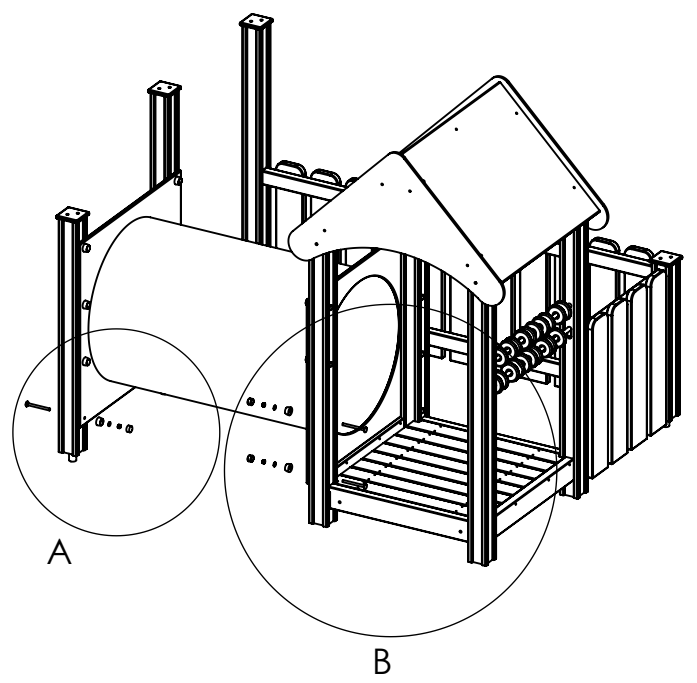

WEIGHT:

SCALE: 1:35

SHEET 13 OF 15

Tiptap OÜ

Tiptap OÜ
Veetorni 9,
Jüri alevik, Rae vald,
75301 Harjumaa

DETAIL A
SCALE 1 : 15

ITEM NO.	PART NUMBER
1	bolt DIN603 M10x120
2	nut cover M12
3	washer M10
4	nut DIN985 M10
5	nut cover cap M12

UNLESS OTHERWISE SPECIFIED:
DIMENSIONS ARE IN MILLIMETERS
WEIGHT ARE IN KILOGRAMM

	NAME	SIGNATURE	DATE	REVISION
DRAWN	M.Rebase		26.11.2015	
APPV'D				

PART NUMBER / DWG NO.:
LMK003

DESCRIPTION:
**Play Centre BABY with sandbox
connecting tunnel to post**