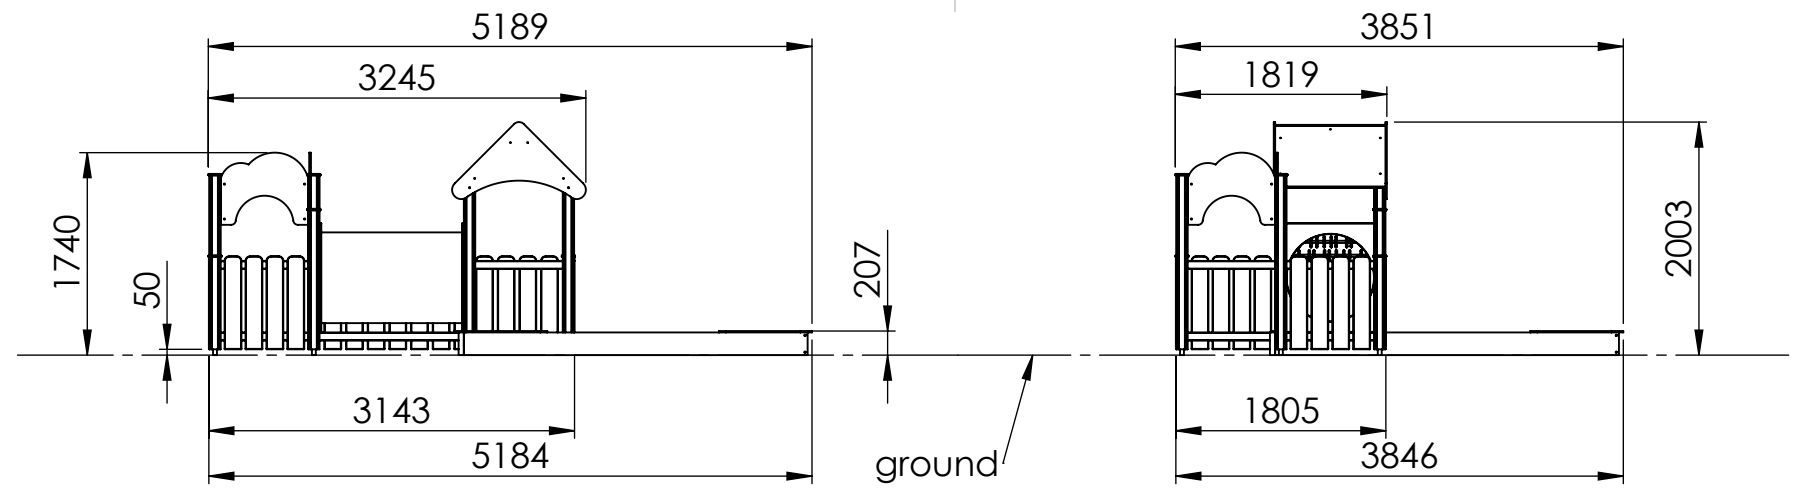

UNLESS OTHERWISE SPECIFIED:
DIMENSIONS ARE IN MILLIMETERS
WEIGHT ARE IN KILOGRAMM

PART NUMBER / DWG NO.: **LMK003**

	NAME	SIGNATURE	DATE	REVISION
DRAWN	M.Rebase		26.11.2015	
APPV'D				

DESCRIPTION:
Play Centre BABY with sandbox

Tiptaptap OÜ
Veetorni 9,
Jüri alevik, Rae vald,
75301 Harjumaa

MATERIAL:	wood, metal, plastic	A4
WEIGHT:		SCALE: 1:65
		SHEET 4 OF 15