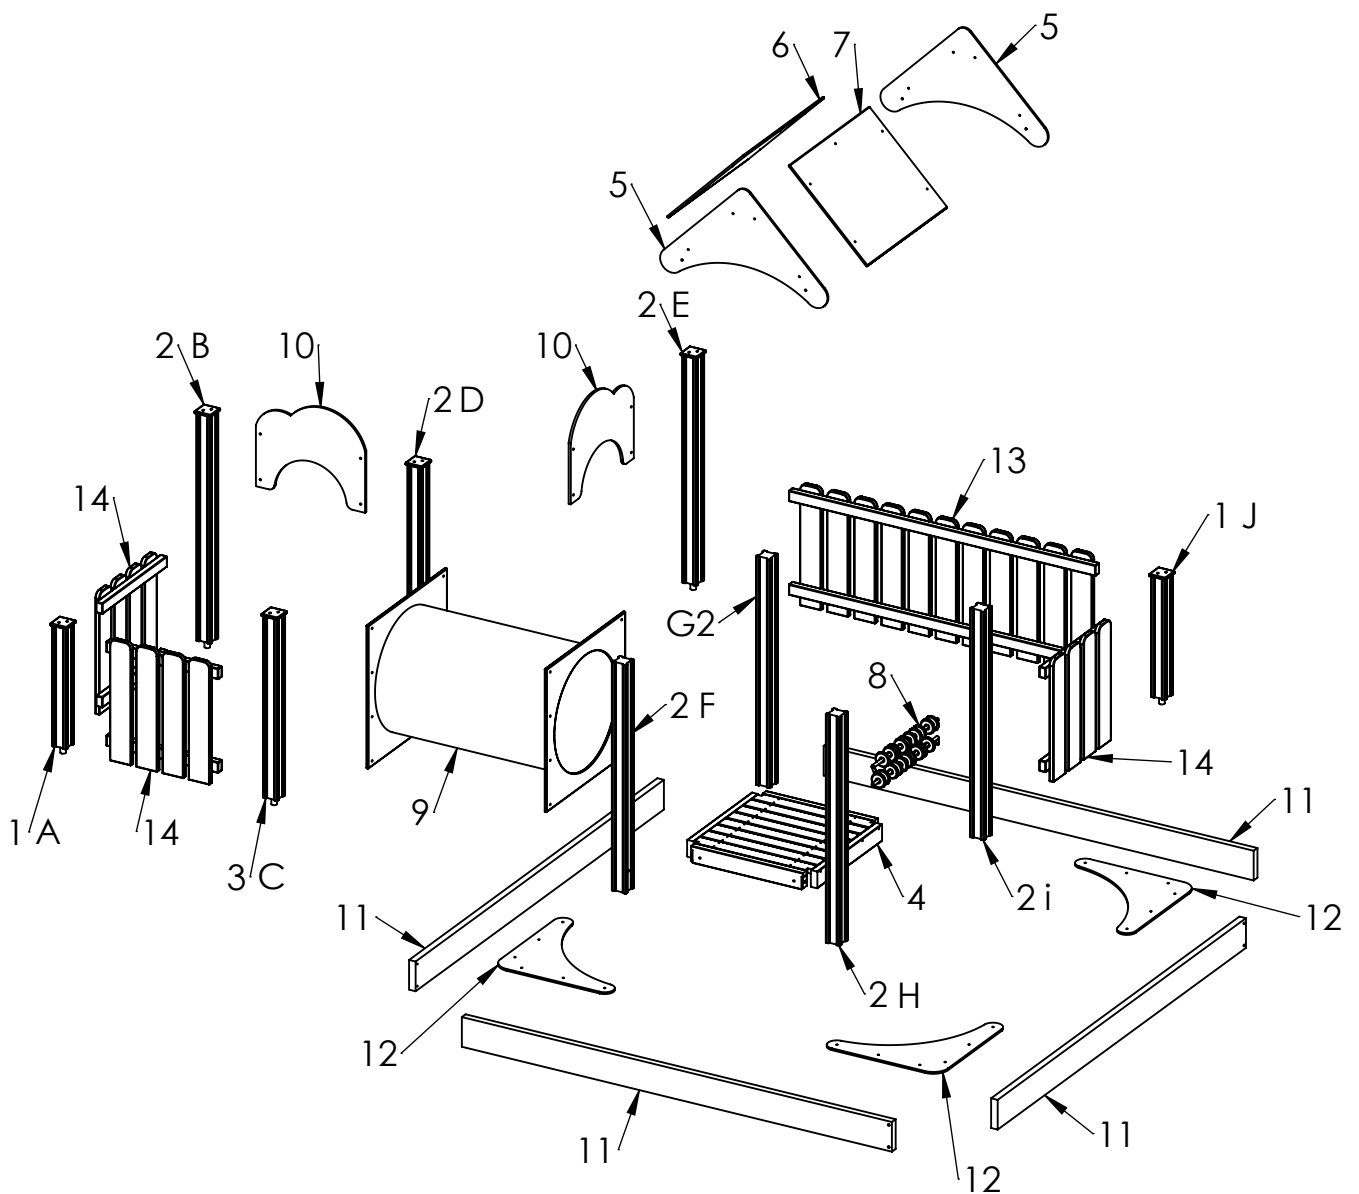

A

B

C

D

E

F

UNLESS OTHERWISE SPECIFIED:
DIMENSIONS ARE IN MILLIMETERS
WEIGHT ARE IN KILOGRAMM

PART NUMBER / DWG NO.:

LMK003

	NAME	SIGNATURE	DATE	REVISION
DRAWN	M.Rebase		26.11.2015	
APPV'D				

DESCRIPTION:

Play Centre BABY with sandbox

Tiptaptap OÜ

Tiptaptap OÜ
Veetorni 9,
Jüri alevik, Rae vald,
75301 Harjumaa

MATERIAL:

wood, metal, plastic

A4

WEIGHT:

SCALE: 1:45

SHEET 5 OF 15