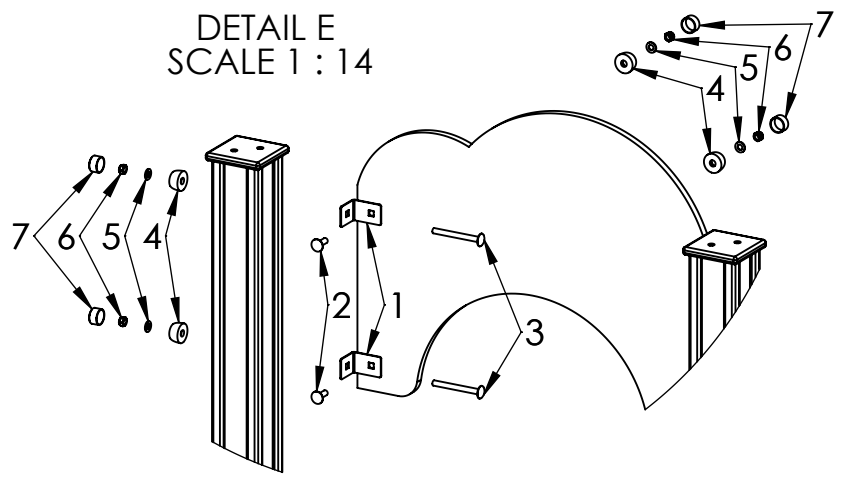

DETAIL E
SCALE 1 : 14

A

B

B

C

C