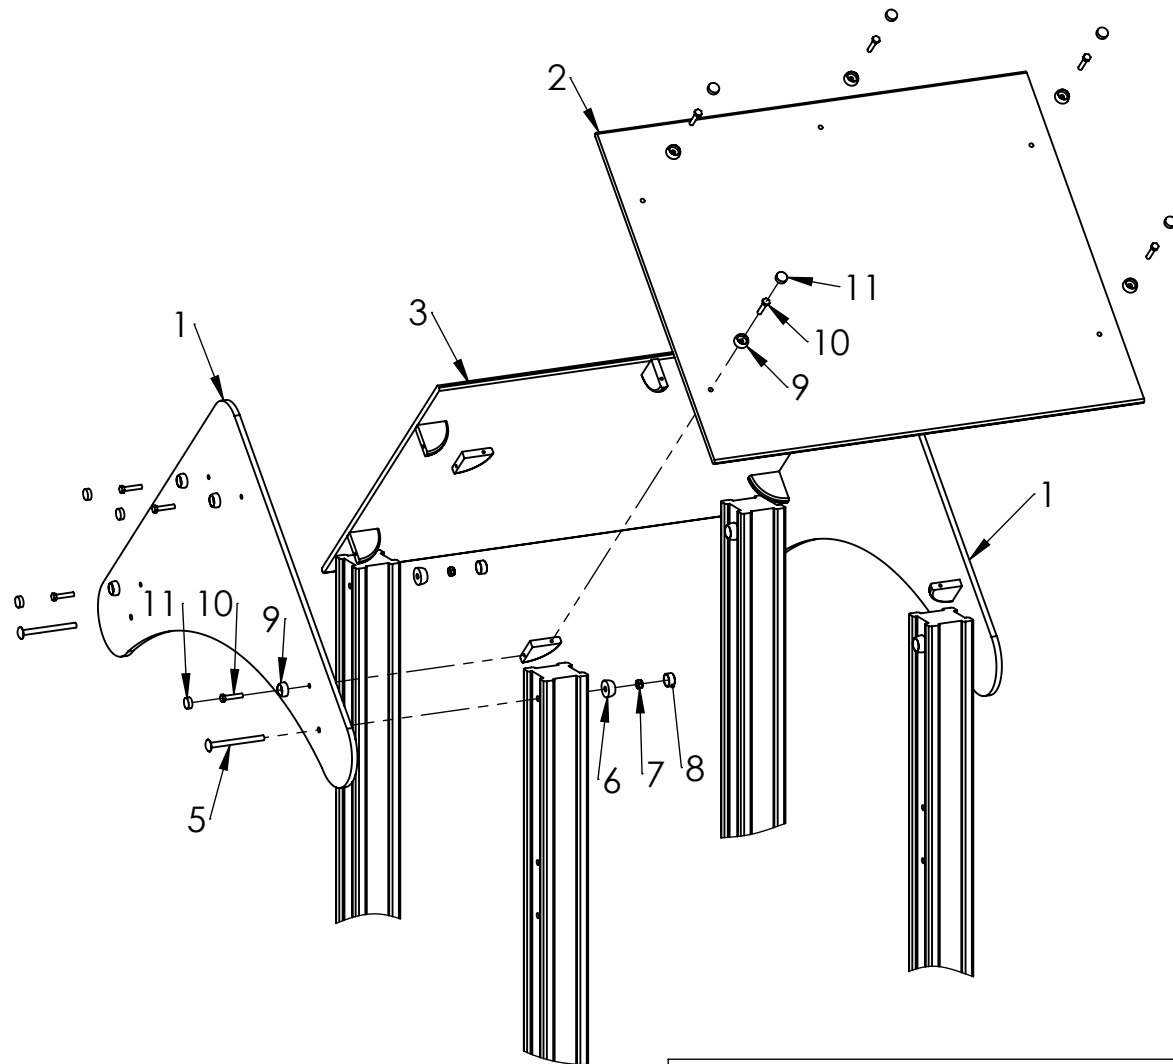

A4

WEIGHT:

SCALE: 1:9

SHEET 11 OF 15

Tiptap OÜ

Tiptap OÜ
Veetorni 9,
Jüri alevik, Rae vald,
75301 Harjumaa

ITEM NO.	PART NUMBER
1	roof triangle panel
2	roof panel 950x760
3	roof panel 950x745
4	plastic corner
5	bolt DIN603 M10x120
6	nut cover M10
7	nut DIN985 M10
8	nut cover cap M10
9	nut cover M8
10	bolt DIN933 M8x40
11	nut cover cap M8