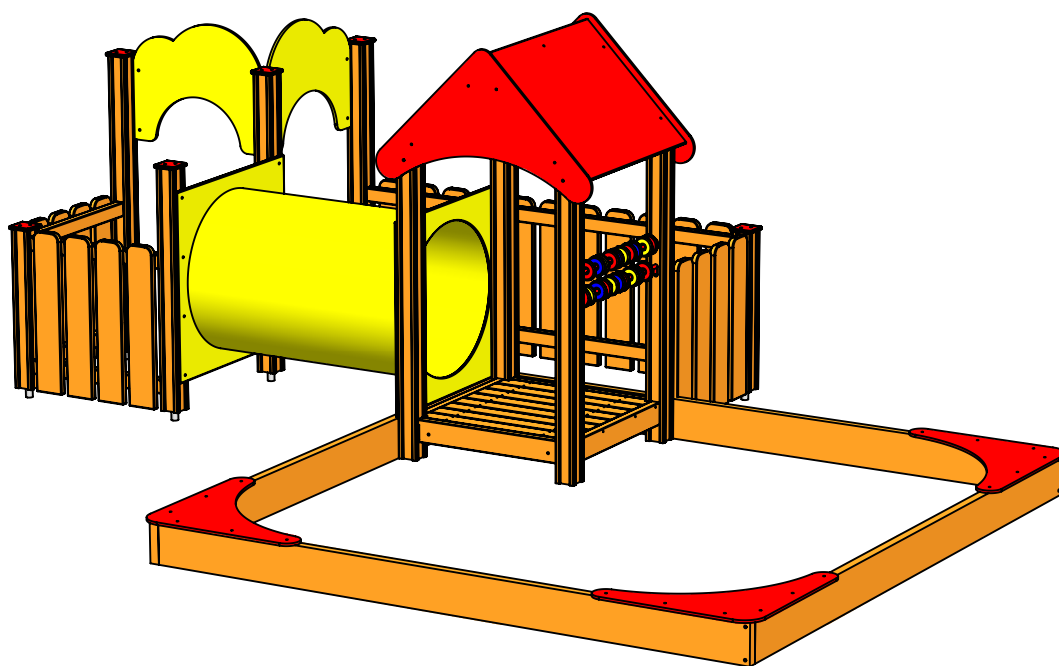

A

B

C

D

E

F

UNLESS OTHERWISE SPECIFIED:
DIMENSIONS ARE IN MILLIMETERS
WEIGHT ARE IN KILOGRAMM

PART NUMBER / DWG NO.:

LMK003

	NAME	SIGNATURE	DATE	REVISION
DRAWN	M.Rebase		26.11.2015	
APPV'D				

DESCRIPTION:

Play Centre BABY with sandbox

Tiptaptap OÜ

Tiptaptap OÜ
Veetorni 9,
Jüri alevik, Rae vald,
75301 Harjumaa

MATERIAL:

wood, metal, plastic

A4

WEIGHT:

SCALE: 1:30

SHEET 1 OF 15