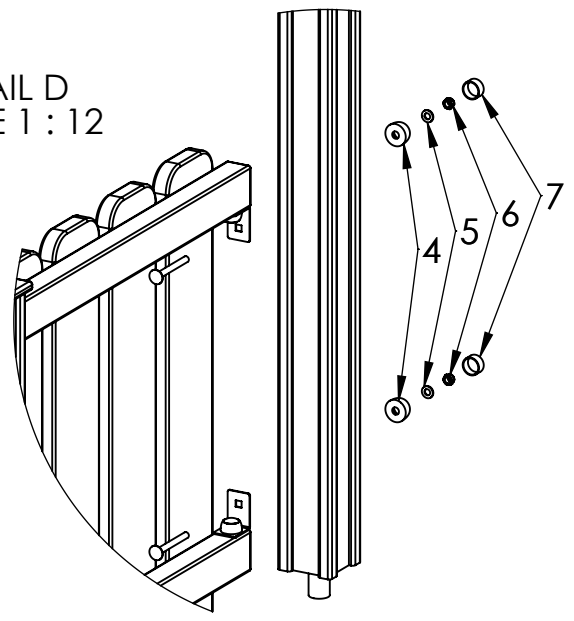

A

DETAIL D
SCALE 1 : 12