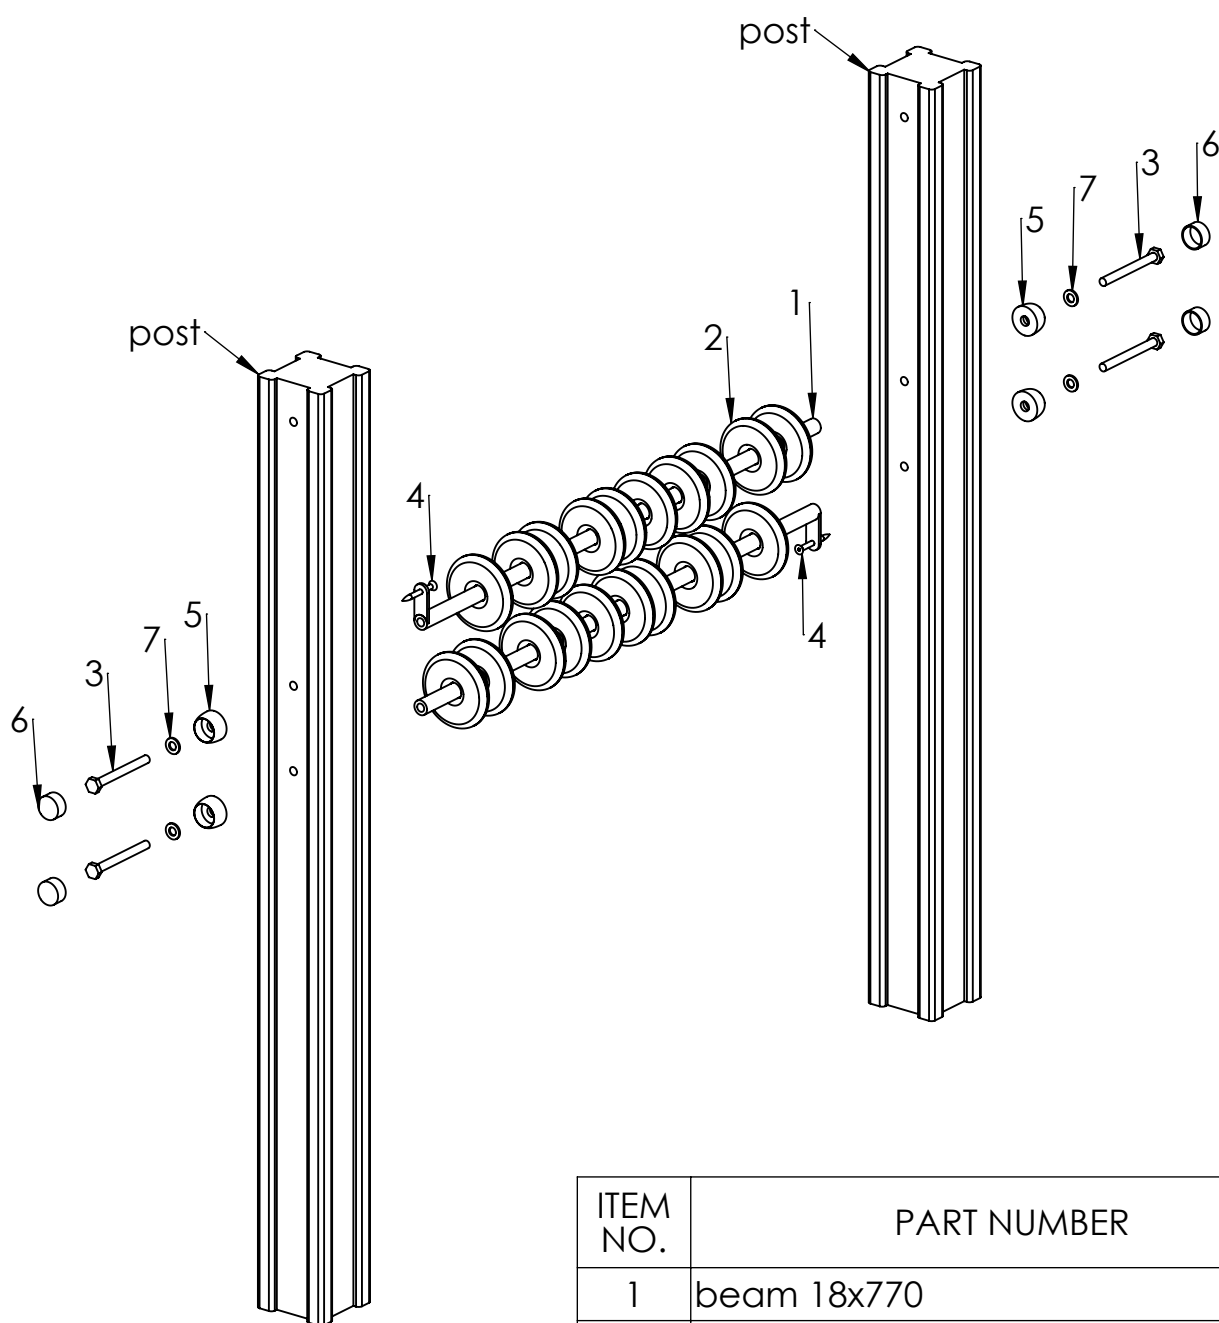

D

E

F

ITEM NO.	PART NUMBER
1	beam 18x770
2	ring
3	bolt DIN931 M10x100
4	woodscrew 6 x 60
5	nut cover M12
6	nut cover cap M12
7	washer M10

UNLESS OTHERWISE SPECIFIED:
DIMENSIONS ARE IN MILLIMETERS
WEIGHT ARE IN KILOGRAMM