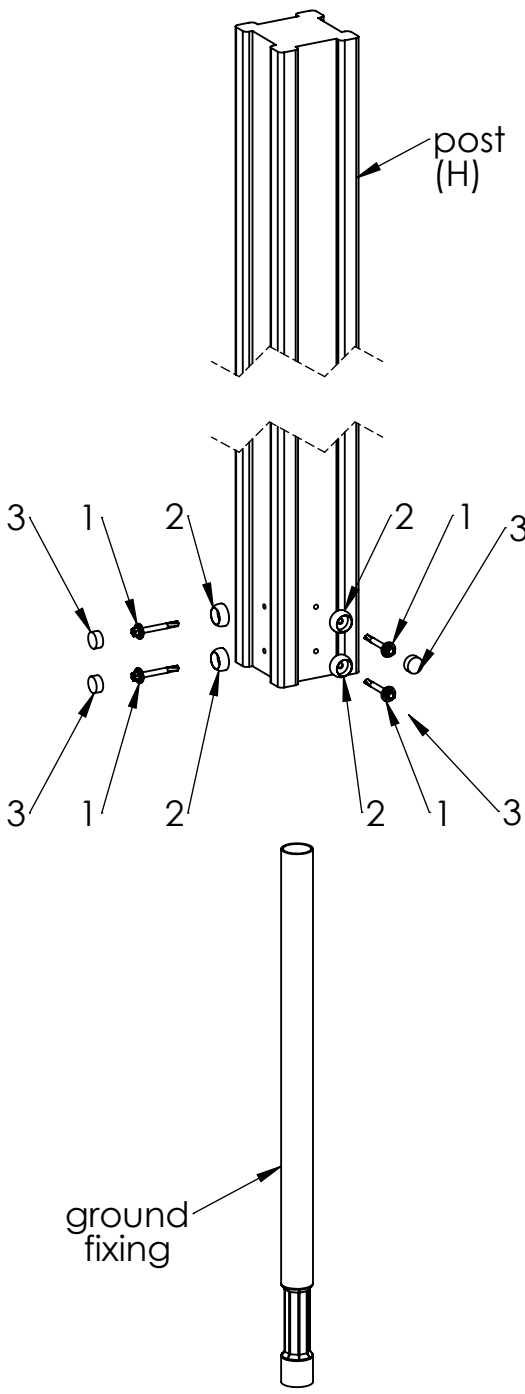

A

B

C

D

E

F

ITEM NO.	PART NUMBER
1	screw DIN7504K 5,5x50
2	nut cover M6
3	nut cover cap M6
4	metal ground fixing L_600
5	plastic cap 115x115
6	woodscrew 6 x 90

UNLESS OTHERWISE SPECIFIED: DIMENSIONS ARE IN MILLIMETERS WEIGHT ARE IN KILOGRAMM				
	NAME	SIGNATURE	DATE	REVISION
DRAWN	M.Rebase		26.11.2015	
APPV'D				

A

B

C

D

E

F

ITEM NO.	PART NUMBER
1	metal ground fixing L_600
2	screw DIN7504K 5,5x50
7	washer M10

UNLESS OTHERWISE SPECIFIED: DIMENSIONS ARE IN MILLIMETERS WEIGHT ARE IN KILOGRAMM				
	NAME	SIGNATURE	DATE	REVISION
DRAWN	M.Rebase		26.11.2015	
APPV'D				

A

B

C

D

E

F

ITEM NO.	PART NUMBER
1	screw DIN7504K 5,5x50
2	nut cover M6
3	nut cover cap M6

UNLESS OTHERWISE SPECIFIED: DIMENSIONS ARE IN MILLIMETERS WEIGHT ARE IN KILOGRAMM				
	NAME	SIGNATURE	DATE	REVISION
DRAWN	M.Rebase		26.11.2015	
APPV'D				

A

B

C

D

E

F

ITEM NO.	PART NUMBER
1	bolt DIN603 M10x100
2	nut cover M10
3	nut DIN985 M10
4	nut cover cap M10
5	woodscrew 6 x 90
6	bolt DIN603 M10x60
7	bolt DIN603 M10x80
8	washer M10

UNLESS OTHERWISE SPECIFIED:
DIMENSIONS ARE IN MILLIMETERS
WEIGHT ARE IN KILOGRAMM