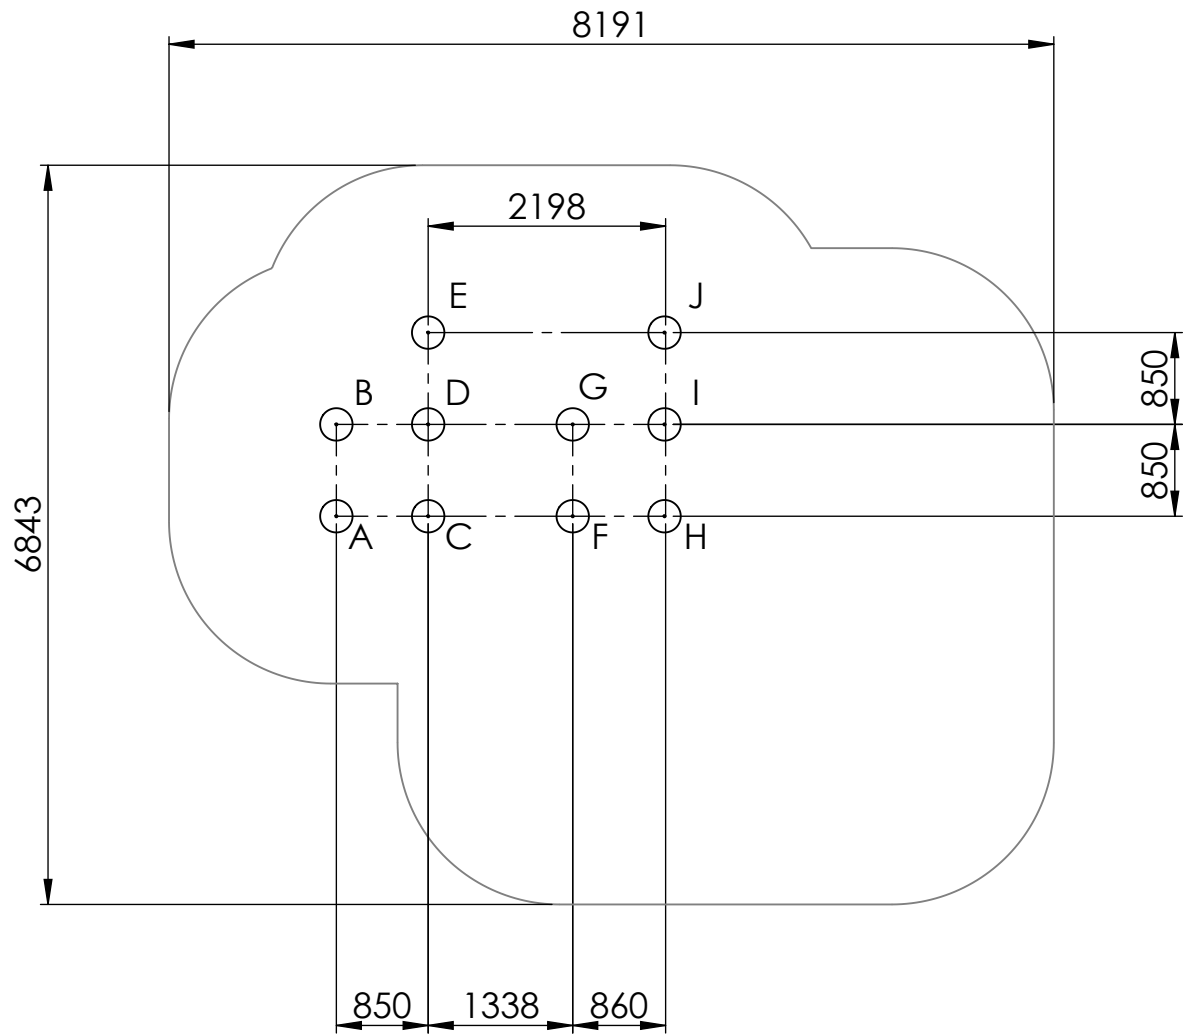

foundation

UNLESS OTHERWISE SPECIFIED:
DIMENSIONS ARE IN MILLIMETERS
WEIGHT ARE IN KILOGRAMM

PART NUMBER / DWG NO.:

LMK003

	NAME	SIGNATURE	DATE	REVISION
DRAWN	M.Rebase		26.11.2015	
APPV'D				

DESCRIPTION:

Play Centre BABY with sandbox

Tiptaptap OÜ

Tiptaptap OÜ
Veetorni 9,
Jüri alevik, Rae vald,
75301 Harjumaa

MATERIAL:

wood, metal, plastic

A4

WEIGHT:

SCALE: 1:70

SHEET 3 OF 15