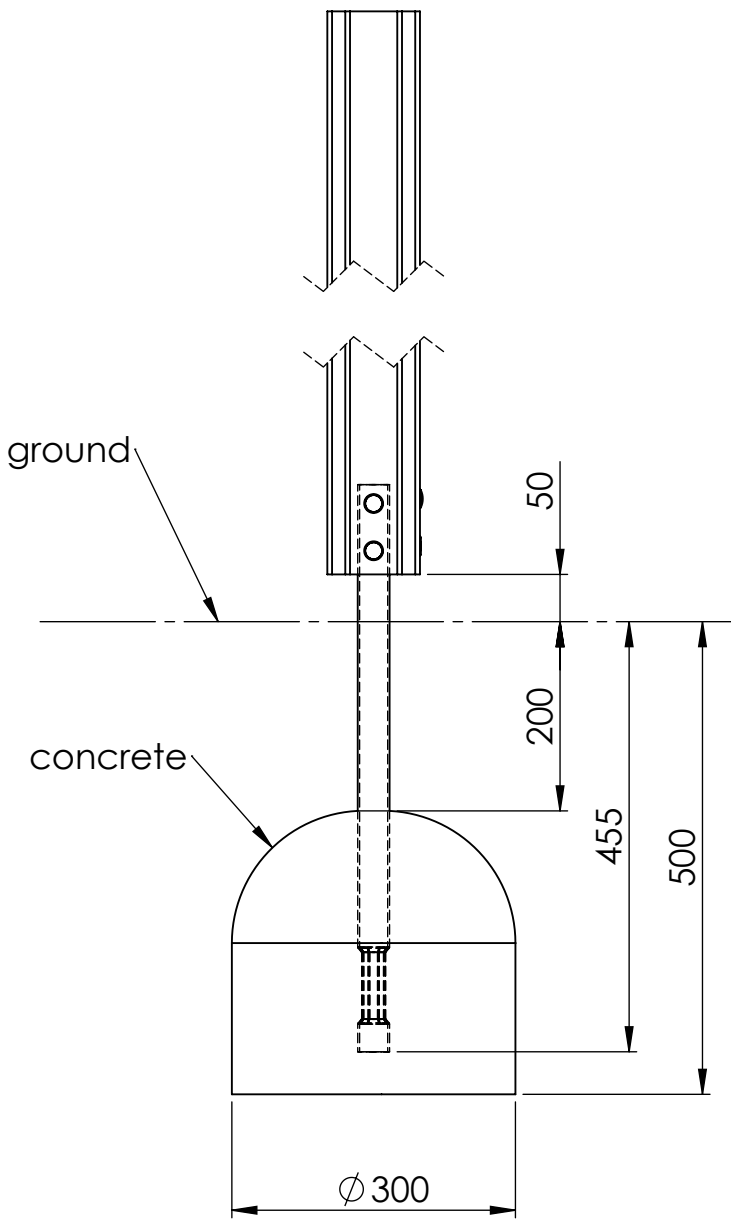

A

B

C

D

E

F

ITEM NO.	PART NUMBER
1	screw DIN7504K 5,5x50
2	nut cover M6
3	nut cover cap M6
4	metal ground fixing L_600
5	plastic cap 115x115
6	woodscrew 6 x 90

UNLESS OTHERWISE SPECIFIED: DIMENSIONS ARE IN MILLIMETERS WEIGHT ARE IN KILOGRAMM				
	NAME	SIGNATURE	DATE	REVISION
DRAWN	M.Rebase		26.11.2015	
APPV'D				

A

B

C

D

E

F

ITEM NO.	PART NUMBER
1	metal ground fixing L_600
2	screw DIN7504K 5,5x50
7	washer M10

UNLESS OTHERWISE SPECIFIED: DIMENSIONS ARE IN MILLIMETERS WEIGHT ARE IN KILOGRAMM				
	NAME	SIGNATURE	DATE	REVISION
DRAWN	M.Rebase		26.11.2015	
APPV'D				

A

B

C

D

E

F

ITEM NO.	PART NUMBER
1	screw DIN7504K 5,5x50
2	nut cover M6
3	nut cover cap M6

UNLESS OTHERWISE SPECIFIED: DIMENSIONS ARE IN MILLIMETERS WEIGHT ARE IN KILOGRAMM				
	NAME	SIGNATURE	DATE	REVISION
DRAWN	M.Rebase		26.11.2015	
APPV'D				

A

B

C

D

E

F

ITEM NO.	PART NUMBER
1	bolt DIN603 M10x100
2	nut cover M10
3	nut DIN985 M10
4	nut cover cap M10
5	woodscrew 6 x 90
6	bolt DIN603 M10x60
7	bolt DIN603 M10x80
8	washer M10

UNLESS OTHERWISE SPECIFIED:
DIMENSIONS ARE IN MILLIMETERS
WEIGHT ARE IN KILOGRAMM