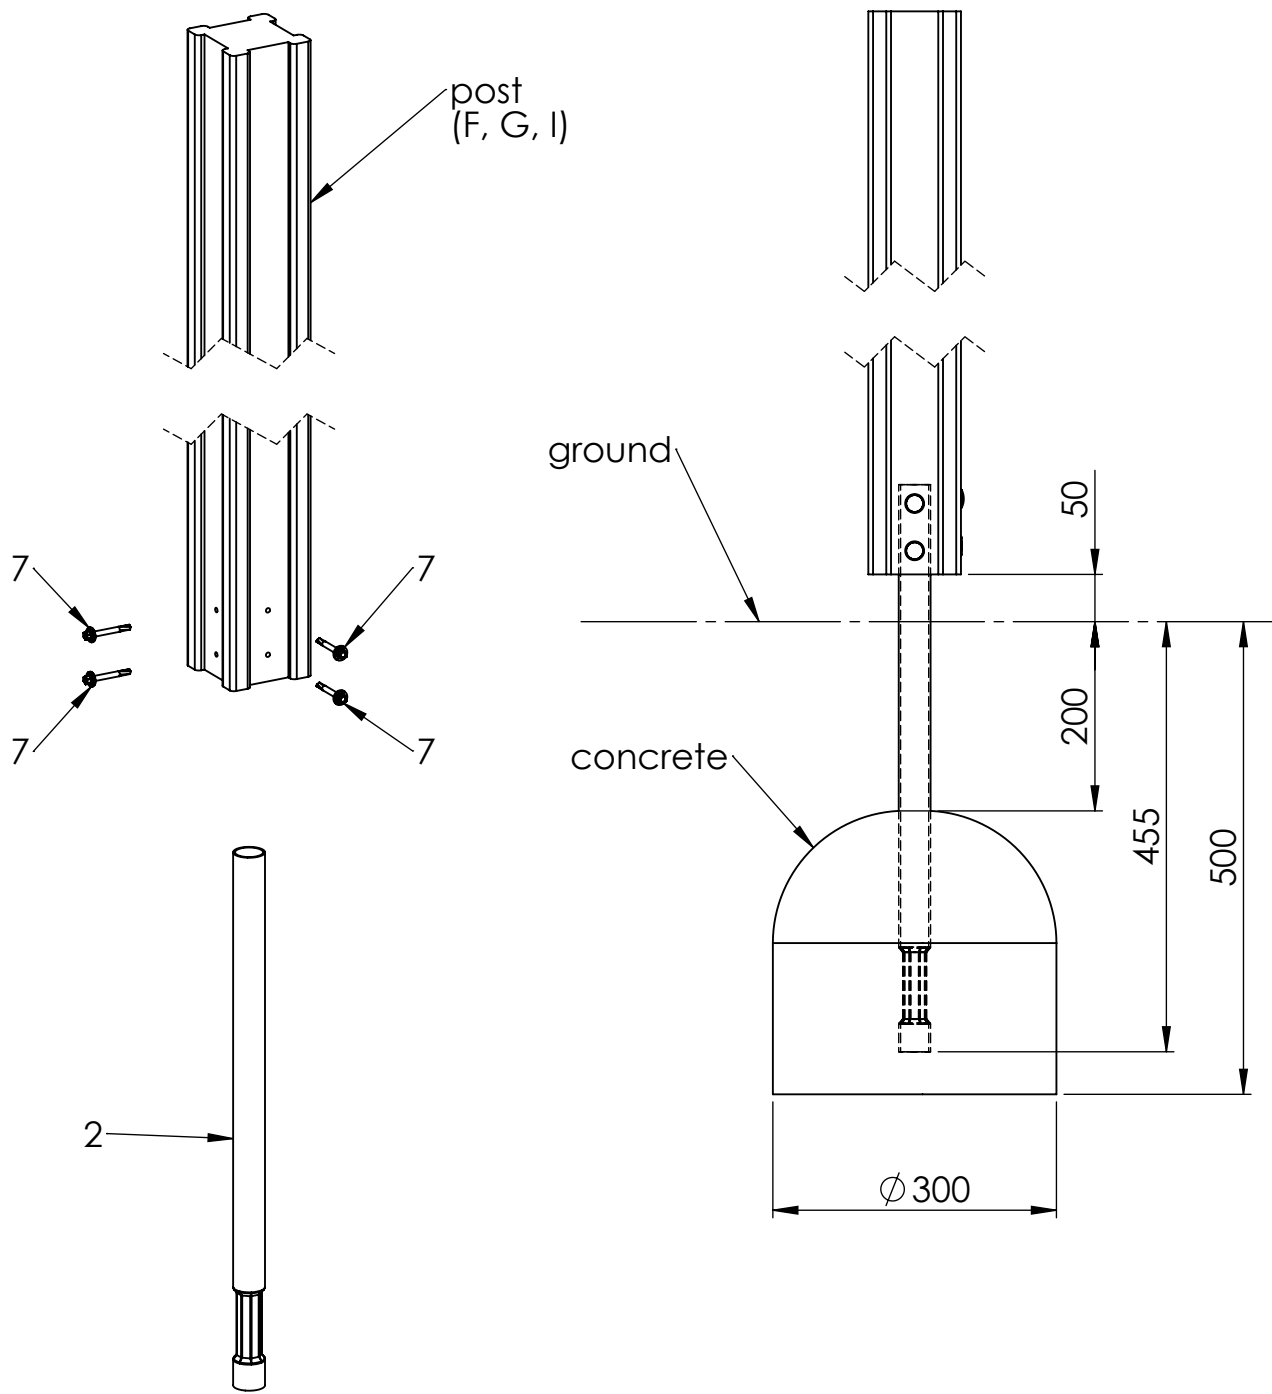

A

B

C

D

E

F

ITEM NO.	PART NUMBER
1	screw DIN7504K 5,5x50
2	nut cover M6
3	nut cover cap M6
4	metal ground fixing L_600
5	plastic cap 115x115
6	woodscrew 6 x 90

UNLESS OTHERWISE SPECIFIED: DIMENSIONS ARE IN MILLIMETERS WEIGHT ARE IN KILOGRAMM				
	NAME	SIGNATURE	DATE	REVISION
DRAWN	M.Rebase		26.11.2015	
APPV'D				

A

B

C

D

E

F

ITEM NO.	PART NUMBER
1	metal ground fixing L_600
2	screw DIN7504K 5,5x50
7	washer M10

UNLESS OTHERWISE SPECIFIED: DIMENSIONS ARE IN MILLIMETERS WEIGHT ARE IN KILOGRAMM				
	NAME	SIGNATURE	DATE	REVISION
DRAWN	M.Rebase		26.11.2015	
APPV'D				

A

B

C

D

E

F

ITEM NO.	PART NUMBER
1	screw DIN7504K 5,5x50
2	nut cover M6
3	nut cover cap M6

UNLESS OTHERWISE SPECIFIED: DIMENSIONS ARE IN MILLIMETERS WEIGHT ARE IN KILOGRAMM				
	NAME	SIGNATURE	DATE	REVISION
DRAWN	M.Rebase		26.11.2015	
APPV'D				

A

B

C

D

E

F

ITEM NO.	PART NUMBER
1	bolt DIN603 M10x100
2	nut cover M10
3	nut DIN985 M10
4	nut cover cap M10
5	woodscrew 6 x 90
6	bolt DIN603 M10x60
7	bolt DIN603 M10x80
8	washer M10

UNLESS OTHERWISE SPECIFIED:
DIMENSIONS ARE IN MILLIMETERS
WEIGHT ARE IN KILOGRAMM