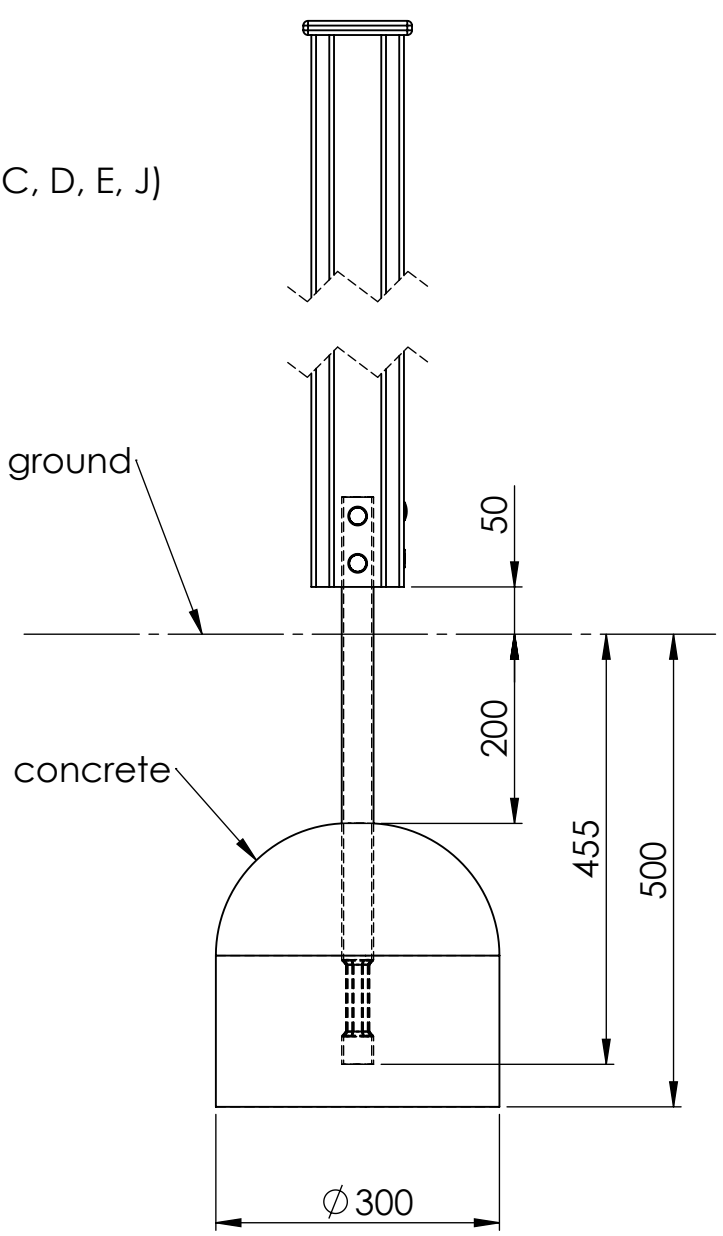

A

B

C

D

E

F

ITEM NO.	PART NUMBER
1	screw DIN7504K 5,5x50
2	nut cover M6
3	nut cover cap M6
4	metal ground fixing L_600
5	plastic cap 115x115
6	woodscrew 6 x 90

UNLESS OTHERWISE SPECIFIED: DIMENSIONS ARE IN MILLIMETERS WEIGHT ARE IN KILOGRAMM				
	NAME	SIGNATURE	DATE	REVISION
DRAWN	M.Rebase		26.11.2015	
APPV'D				

A

B

C

D

E

F

ITEM NO.	PART NUMBER
1	metal ground fixing L_600
2	screw DIN7504K 5,5x50
7	washer M10

UNLESS OTHERWISE SPECIFIED: DIMENSIONS ARE IN MILLIMETERS WEIGHT ARE IN KILOGRAMM				
	NAME	SIGNATURE	DATE	REVISION
DRAWN	M.Rebase		26.11.2015	
APPV'D				

A

B

C

D

E

F

ITEM NO.	PART NUMBER
1	screw DIN7504K 5,5x50
2	nut cover M6
3	nut cover cap M6

UNLESS OTHERWISE SPECIFIED: DIMENSIONS ARE IN MILLIMETERS WEIGHT ARE IN KILOGRAMM				
	NAME	SIGNATURE	DATE	REVISION
DRAWN	M.Rebase		26.11.2015	
APPV'D				

A

B

C

D

E

F

ITEM NO.	PART NUMBER
1	bolt DIN603 M10x100
2	nut cover M10
3	nut DIN985 M10
4	nut cover cap M10
5	woodscrew 6 x 90
6	bolt DIN603 M10x60
7	bolt DIN603 M10x80
8	washer M10

UNLESS OTHERWISE SPECIFIED:
DIMENSIONS ARE IN MILLIMETERS
WEIGHT ARE IN KILOGRAMM