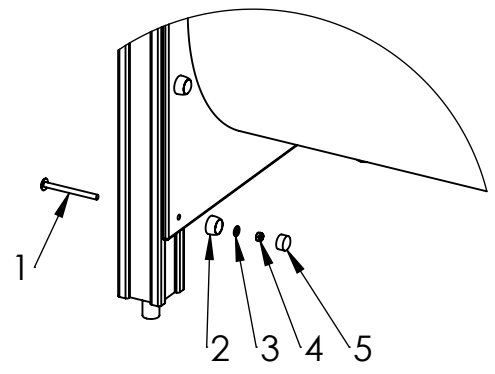

WEIGHT:

SCALE: 1:35

SHEET 13 OF 15

Tiptap OÜ

Tiptap OÜ
Veetorni 9,
Jüri alevik, Rae vald,
75301 Harjumaa

DETAIL A
SCALE 1 : 15

ITEM NO.	PART NUMBER
1	bolt DIN603 M10x120
2	nut cover M12
3	washer M10
4	nut DIN985 M10
5	nut cover cap M12

UNLESS OTHERWISE SPECIFIED:
DIMENSIONS ARE IN MILLIMETERS
WEIGHT ARE IN KILOGRAMM

	NAME	SIGNATURE	DATE	REVISION
DRAWN	M.Rebase		26.11.2015	
APPV'D				

PART NUMBER / DWG NO.:
LMK003

DESCRIPTION:
**Play Centre BABY with sandbox
connecting tunnel to post**