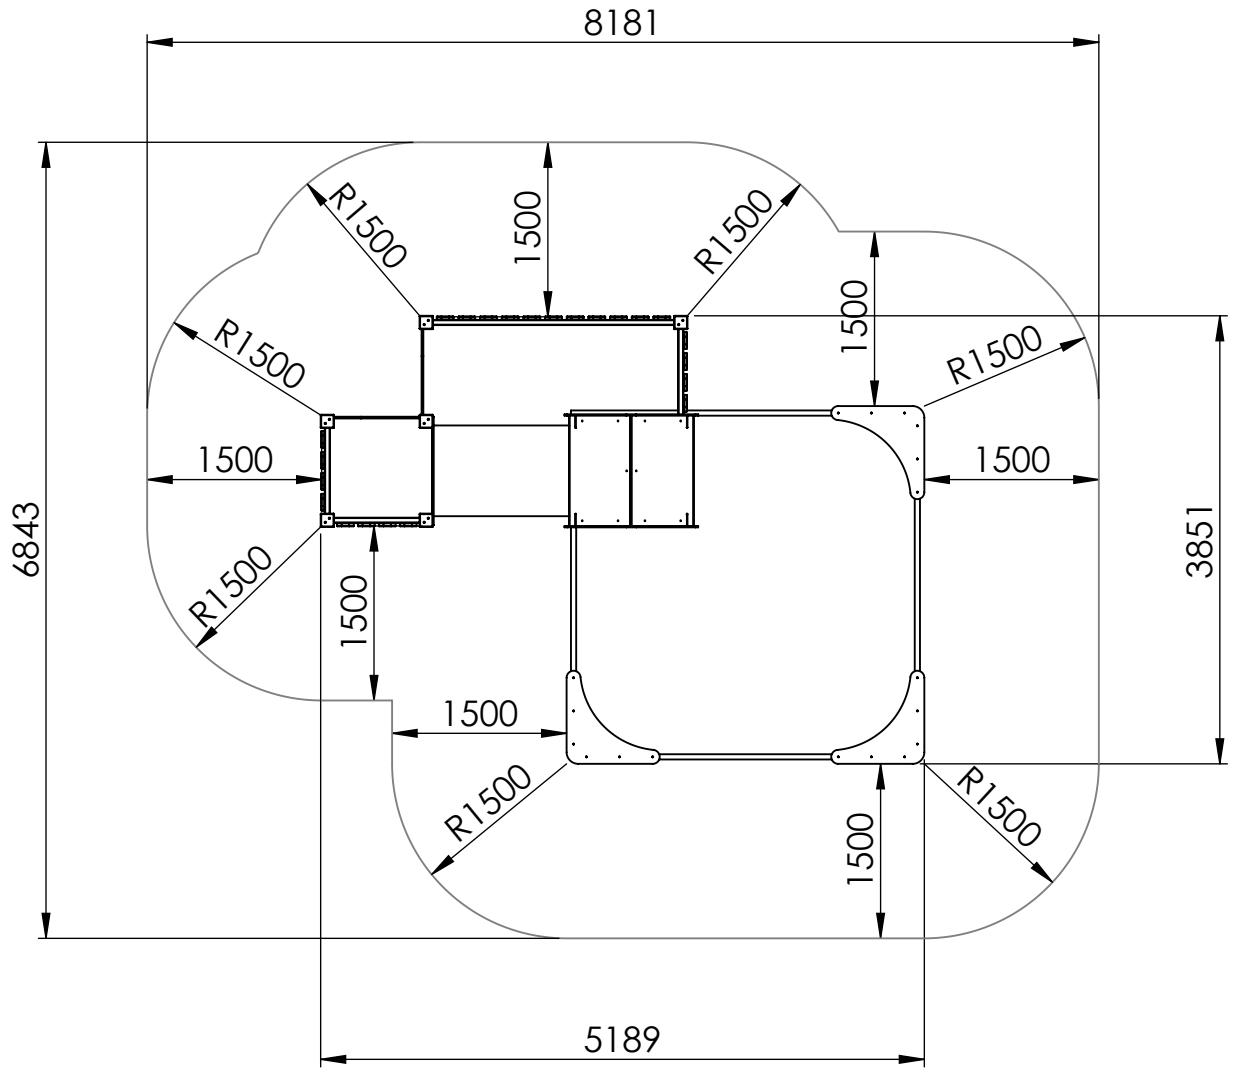

A

B

C

D

E

F

UNLESS OTHERWISE SPECIFIED:
DIMENSIONS ARE IN MILLIMETERS
WEIGHT ARE IN KILOGRAMM

PART NUMBER / DWG NO.:

A4

WEIGHT:

SCALE: 1:30

SHEET 1 OF 15

safety area

UNLESS OTHERWISE SPECIFIED:
DIMENSIONS ARE IN MILLIMETERS
WEIGHT ARE IN KILOGRAMM

PART NUMBER / DWG NO.:

LMK003

A4

WEIGHT:

SCALE: 1:65

SHEET 2 OF 15

foundation

UNLESS OTHERWISE SPECIFIED:
DIMENSIONS ARE IN MILLIMETERS
WEIGHT ARE IN KILOGRAMM

PART NUMBER / DWG NO.:

LMK003