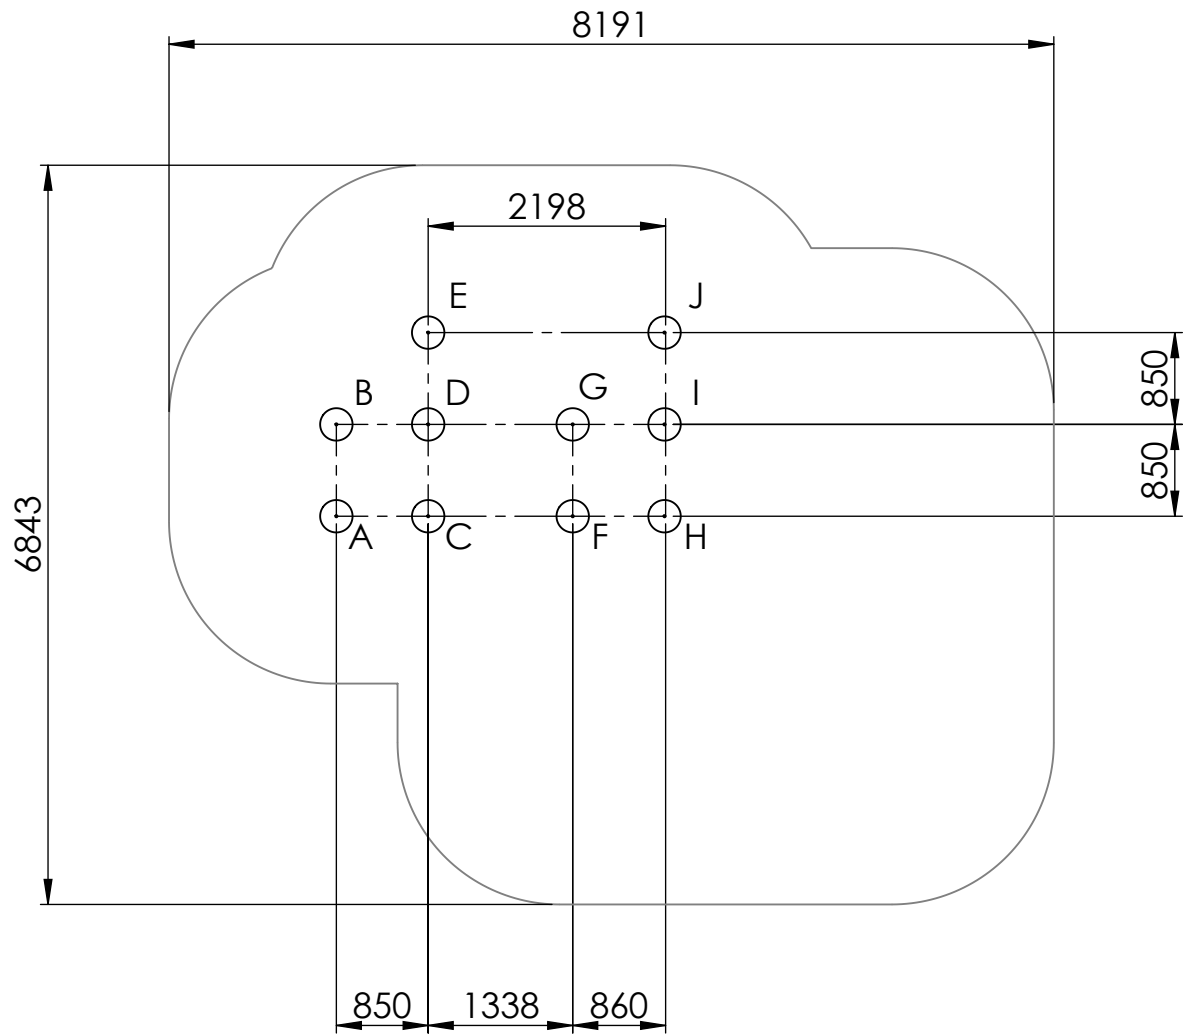

foundation

UNLESS OTHERWISE SPECIFIED:
DIMENSIONS ARE IN MILLIMETERS
WEIGHT ARE IN KILOGRAMM

PART NUMBER / DWG NO.:

LMK003

	NAME	SIGNATURE	DATE	REVISION
DRAWN	M.Rebase		24.04.2014	
APPV'D				

DESCRIPTION:

Play Centre BABY with sandbox

Tiptaptap OÜ

Tiptaptap OÜ
Veetorni 9,
Jüri alevik, Rae vald,
75301 Harjumaa

MATERIAL:

wood, metal, plastic

A4

WEIGHT:

SCALE: 1:70

SHEET 3 OF 14