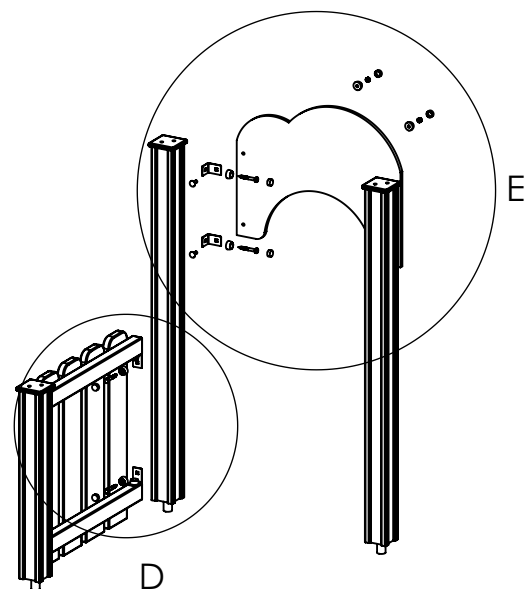

DETAIL A
SCALE 1 : 15

1 3 2

2 3 1

DETAIL B
SCALE 1 : 15

ITEM NO.	PART NUMBER
1	nut cover M10
2	nut cover cap M10
3	wood screw DIN571 10x80
4	post 98x98x800
5	plastic cap 115x115

UNLESS OTHERWISE SPECIFIED:
DIMENSIONS ARE IN MILLIMETERS
WEIGHT ARE IN KILOGRAMM

WEIGHT:

SCALE: 1:35

SHEET 13 OF 14

Tiptaptap OÜ

Tiptaptap OÜ
Veetorni 9,
Jüri alevik, Rae vald,
75301 Harjumaa

DETAIL E
SCALE 1 : 12

DETAIL D
SCALE 1 : 12

ITEM NO.	PART NUMBER
1	corner 48x60
2	bolt DIN603 M10x30
3	nut DIN985 M10
4	wood screw DIN571 10x60
5	wood screw DIN571 10x80
6	nut cover M10
7	nut cover cap M10

UNLESS OTHERWISE SPECIFIED:
DIMENSIONS ARE IN MILLIMETERS
WEIGHT ARE IN KILOGRAMM

	NAME	SIGNATURE	DATE	REVISION
DRAWN	M.Rebase		24.04.2014	
APPV'D				

PART NUMBER / DWG NO.:
LMK003

DESCRIPTION:
**Play Centre BABY with sandbox
connecting fence and panel to post**