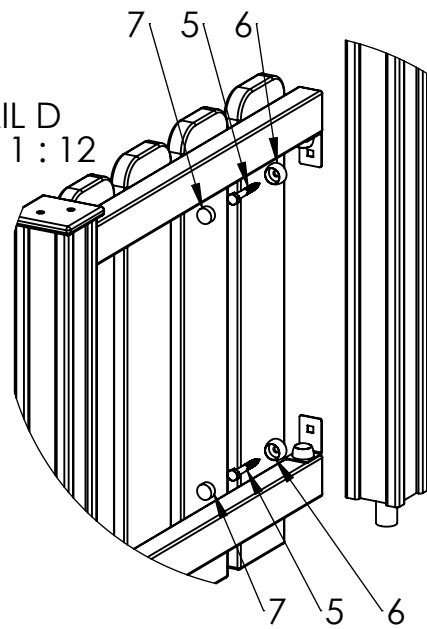

DETAIL A
SCALE 1 : 15

1 3 2

2 3 1

DETAIL B
SCALE 1 : 15

ITEM NO.	PART NUMBER
1	nut cover M10
2	nut cover cap M10
3	wood screw DIN571 10x80
4	post 98x98x800
5	plastic cap 115x115

UNLESS OTHERWISE SPECIFIED:
DIMENSIONS ARE IN MILLIMETERS
WEIGHT ARE IN KILOGRAMM

WEIGHT:

SCALE: 1:35

SHEET 13 OF 14

Tiptaptap OÜ

Tiptaptap OÜ
Veetorni 9,
Jüri alevik, Rae vald,
75301 Harjumaa

DETAIL E
SCALE 1 : 12

DETAIL D
SCALE 1 : 12

ITEM NO.	PART NUMBER
1	corner 48x60
2	bolt DIN603 M10x30
3	nut DIN985 M10
4	wood screw DIN571 10x60
5	wood screw DIN571 10x80
6	nut cover M10
7	nut cover cap M10

UNLESS OTHERWISE SPECIFIED:
DIMENSIONS ARE IN MILLIMETERS
WEIGHT ARE IN KILOGRAMM

	NAME	SIGNATURE	DATE	REVISION
DRAWN	M.Rebase		24.04.2014	
APPV'D				

PART NUMBER / DWG NO.:
LMK003

DESCRIPTION:
**Play Centre BABY with sandbox
connecting fence and panel to post**