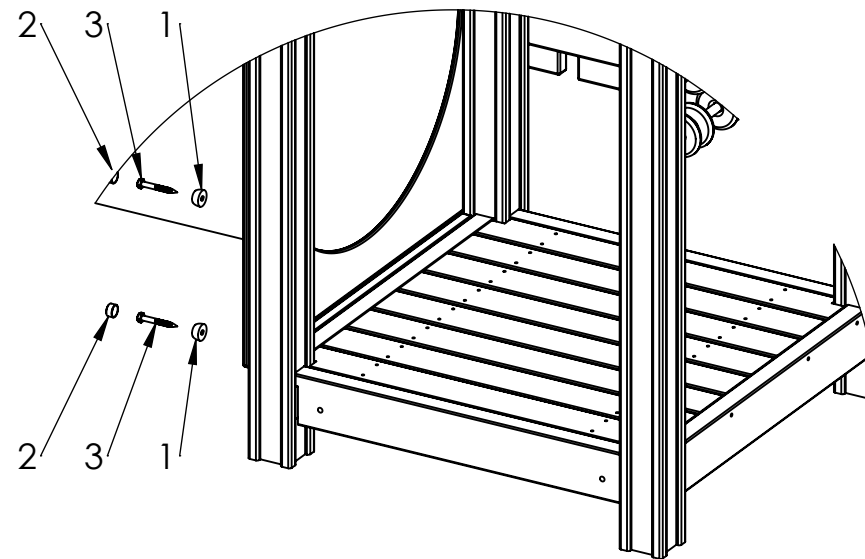

DETAIL A
SCALE 1 : 15

1 3 2

2 3 1

DETAIL B
SCALE 1 : 15

ITEM NO.	PART NUMBER
1	nut cover M10
2	nut cover cap M10
3	wood screw DIN571 10x80
4	post 98x98x800
5	plastic cap 115x115

UNLESS OTHERWISE SPECIFIED:
DIMENSIONS ARE IN MILLIMETERS
WEIGHT ARE IN KILOGRAMM