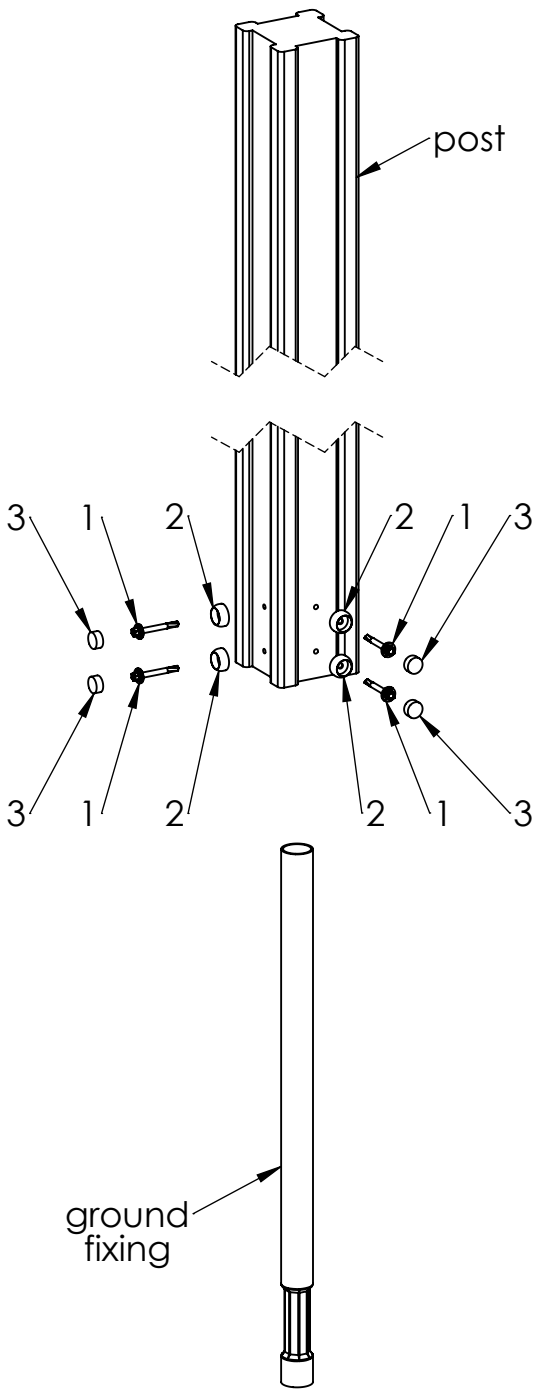

A

B

C

D

E

F

ITEM NO.	PART NUMBER
1	screw DIN7504K 5,5x50
2	nut cover M6
3	nut cover cap M6

UNLESS OTHERWISE SPECIFIED:
 DIMENSIONS ARE IN MILLIMETERS
 WEIGHT ARE IN KILOGRAMM

ITEM NO.	PART NUMBER
1	bolt DIN603 M10x100
2	bolt DIN603 M10x60
3	nut DIN985 M10
4	woodscrew 6 x 90
5	nut cover M10
6	nut cover cap M10

F

UNLESS OTHERWISE SPECIFIED:
DIMENSIONS ARE IN MILLIMETERS
WEIGHT ARE IN KILOGRAMM