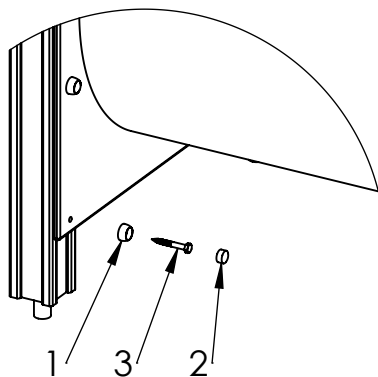

1

2

3

4

5

6

A

B

DETAIL A
SCALE 1 : 15

1 3 2

2 3 1

DETAIL B
SCALE 1 : 15

ITEM NO.	PART NUMBER
1	nut cover M10
2	nut cover cap M10
3	wood screw DIN571 10x80
4	post 98x98x800
5	plastic cap 115x115

UNLESS OTHERWISE SPECIFIED:
DIMENSIONS ARE IN MILLIMETERS
WEIGHT ARE IN KILOGRAMM