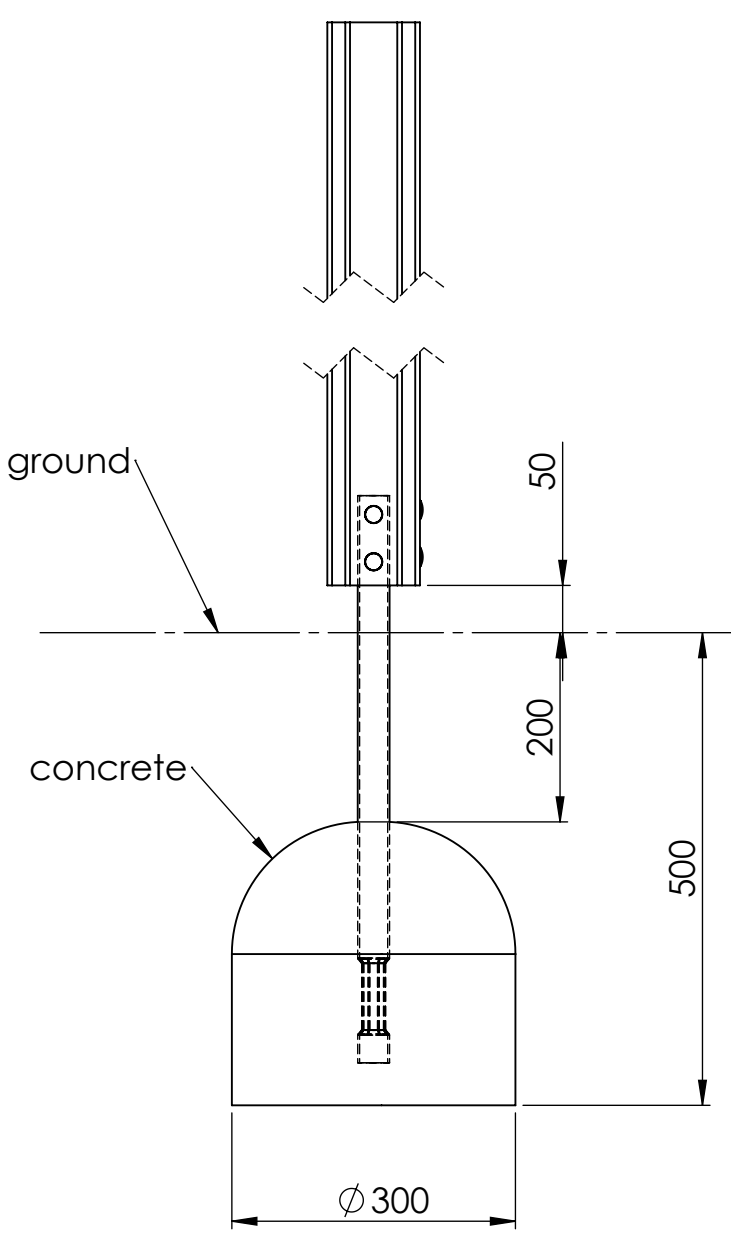

A

B

C

D

E

F

ITEM NO.	PART NUMBER
1	screw DIN7504K 5,5x50
2	nut cover M6
3	nut cover cap M6

UNLESS OTHERWISE SPECIFIED:
 DIMENSIONS ARE IN MILLIMETERS
 WEIGHT ARE IN KILOGRAMM

ITEM NO.	PART NUMBER
1	bolt DIN603 M10x100
2	bolt DIN603 M10x60
3	nut DIN985 M10
4	woodscrew 6 x 90
5	nut cover M10
6	nut cover cap M10

F

UNLESS OTHERWISE SPECIFIED:
DIMENSIONS ARE IN MILLIMETERS
WEIGHT ARE IN KILOGRAMM