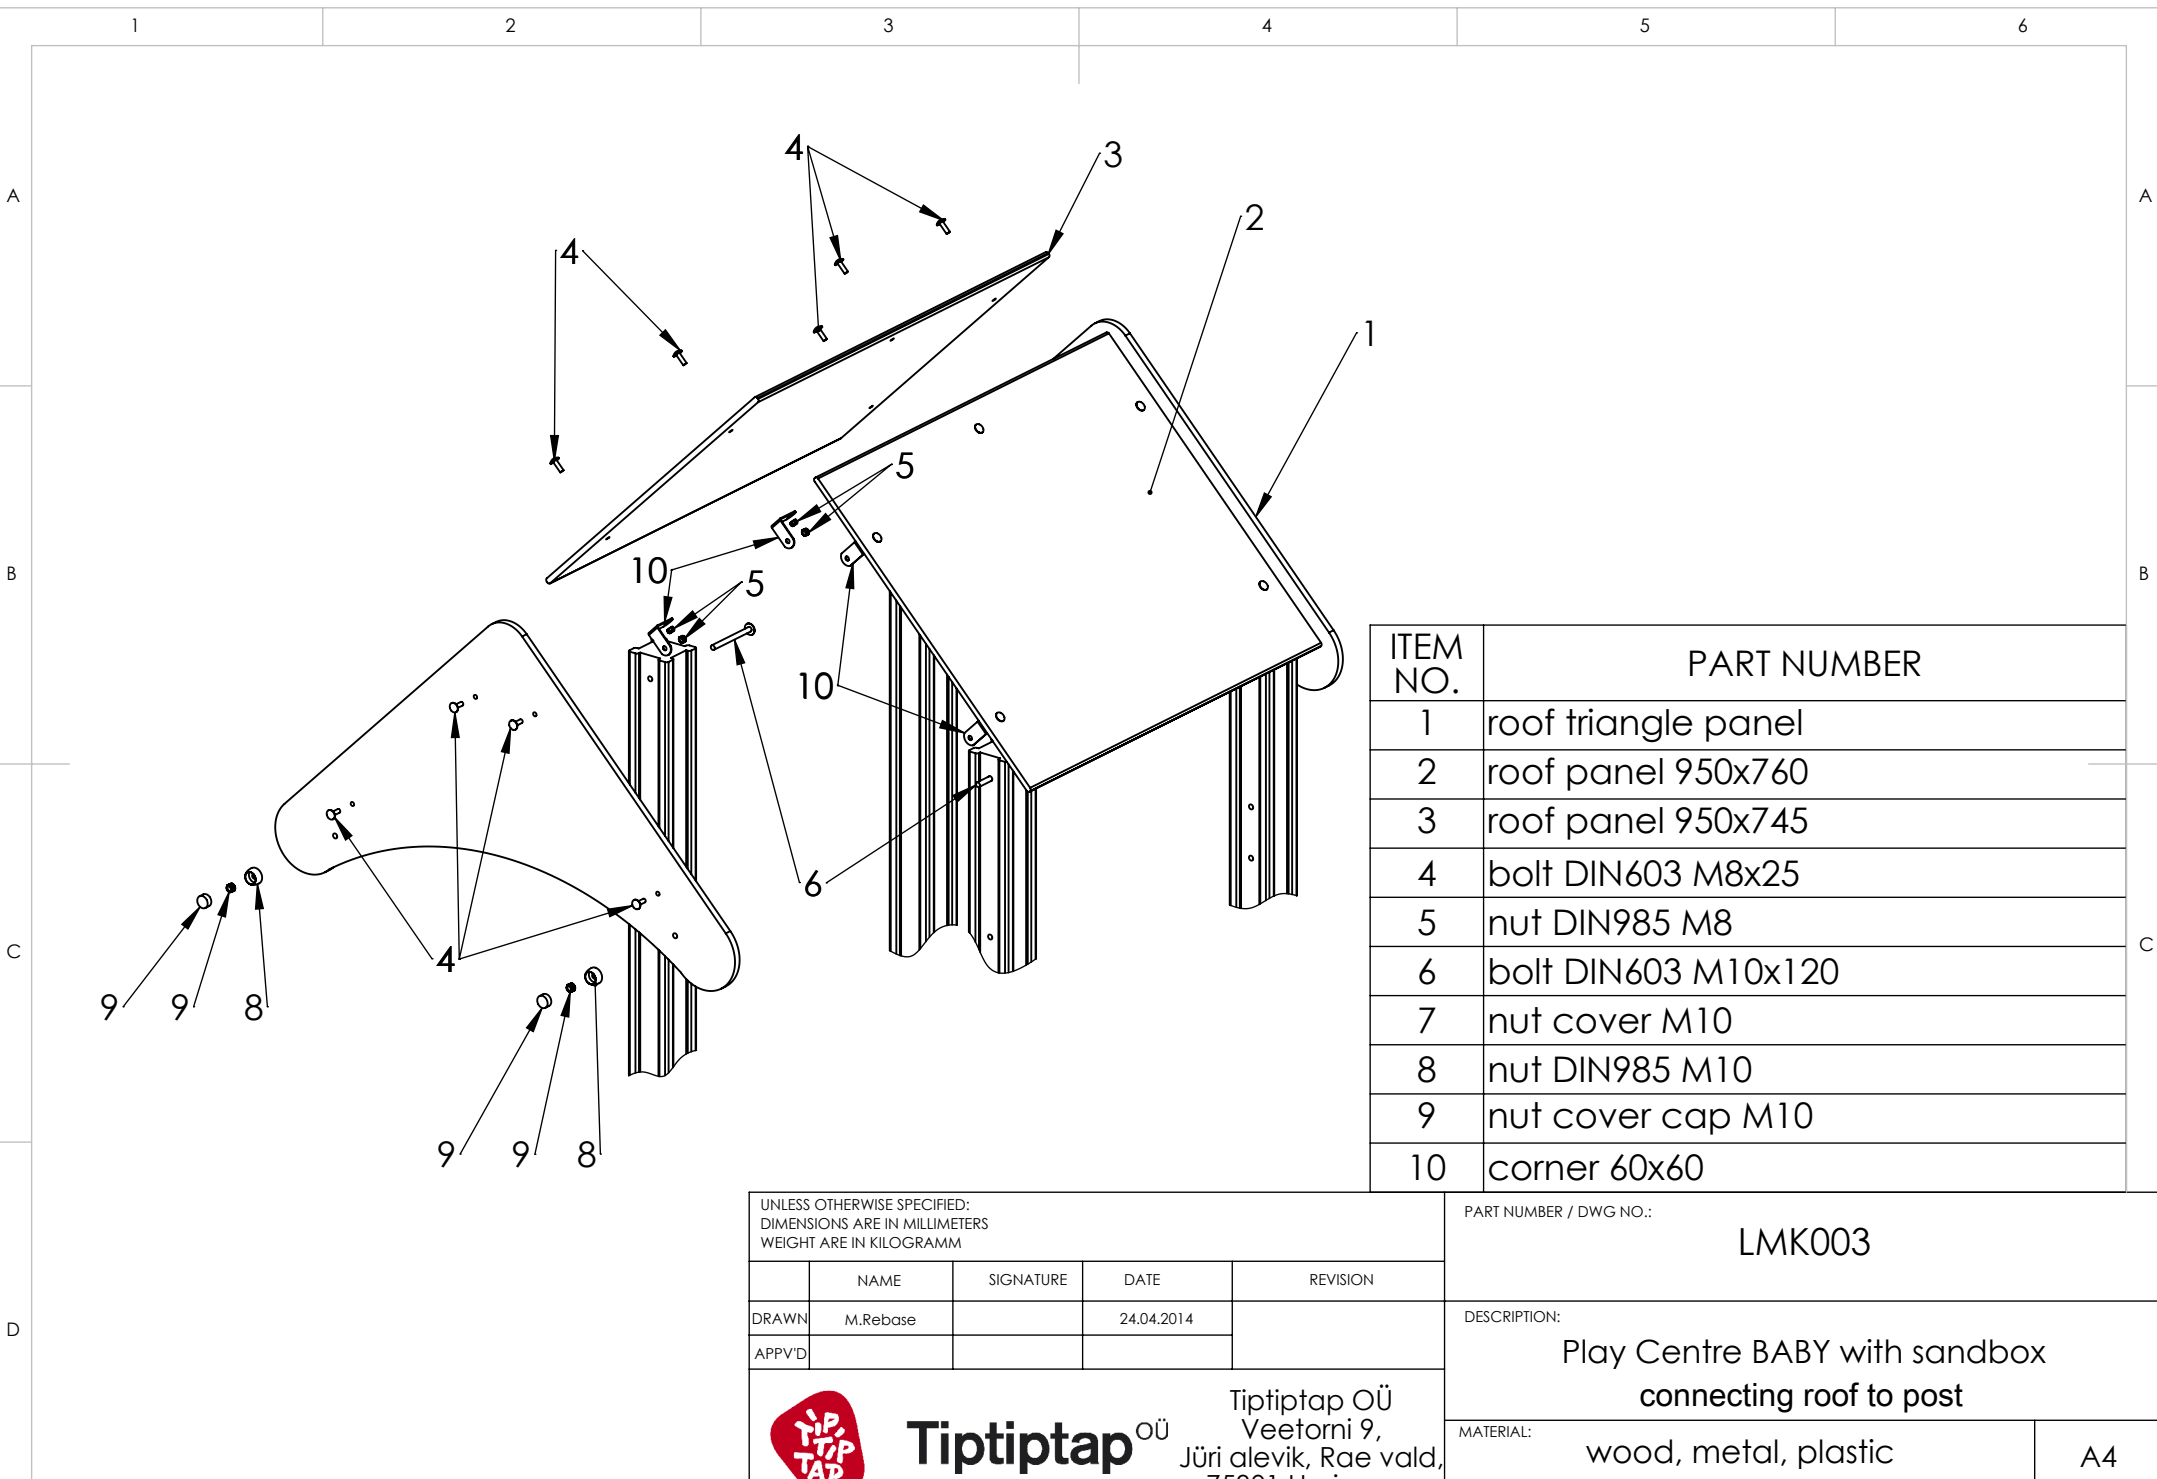

ITEM NO.	PART NUMBER
1	roof triangle panel
2	roof panel 950x760
3	roof panel 950x745
4	bolt DIN603 M8x25
5	nut DIN985 M8
6	bolt DIN603 M10x120
7	nut cover M10
8	nut DIN985 M10
9	nut cover cap M10
10	corner 60x60

UNLESS OTHERWISE SPECIFIED:
DIMENSIONS ARE IN MILLIMETERS
WEIGHT ARE IN KILOGRAMM

	NAME	SIGNATURE	DATE	REVISION
DRAWN	M.Rebase		24.04.2014	
APPV'D				

PART NUMBER / DWG NO.:
LMK003

DESCRIPTION:
**Play Centre BABY with sandbox
connecting roof to post**

Tiptiptap OÜ
Tiptiptap OÜ
Veetorni 9,
Jüri alevik, Rae vald,
75301 Harjumaa

MATERIAL:	wood, metal, plastic	A4
WEIGHT:	SCALE: 1:15	SHEET 10 OF 14