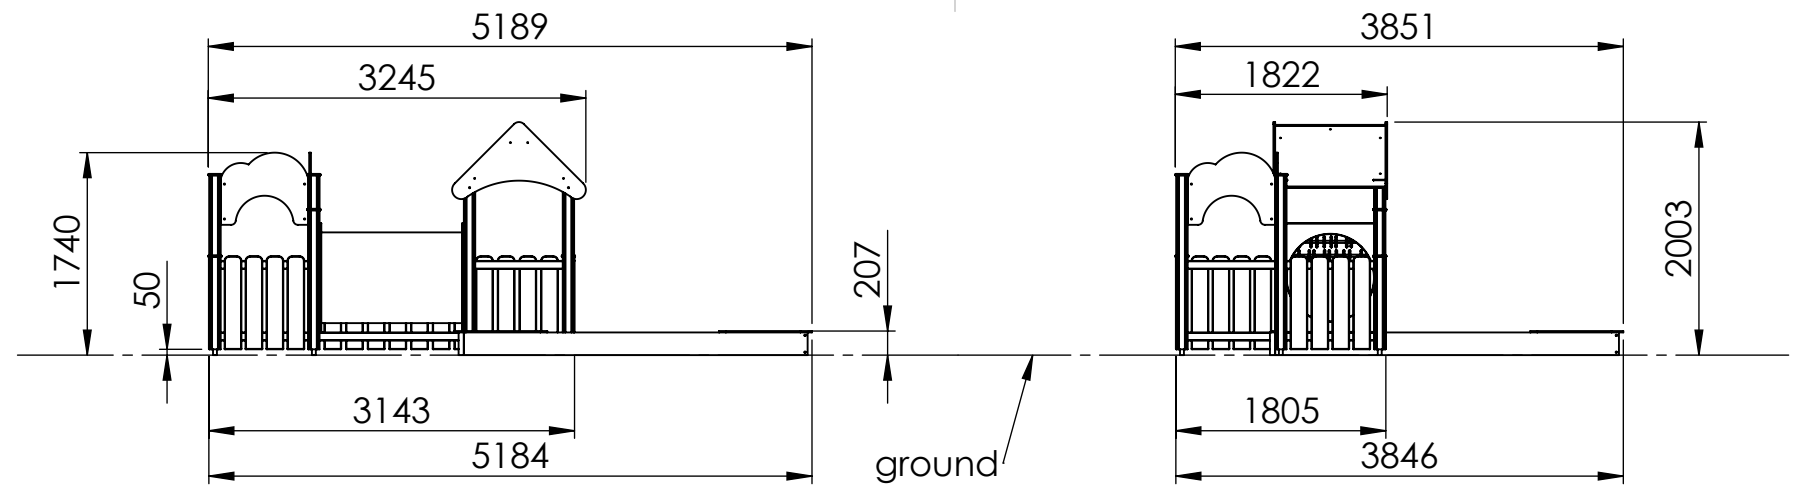

A4

WEIGHT:

SCALE: 1:70

SHEET 3 OF 14

UNLESS OTHERWISE SPECIFIED:
 DIMENSIONS ARE IN MILLIMETERS
 WEIGHT ARE IN KILOGRAMM

PART NUMBER / DWG NO.: **LMK003**

	NAME	SIGNATURE	DATE	REVISION
DRAWN	M.Rebase		24.04.2014	
APPV'D				