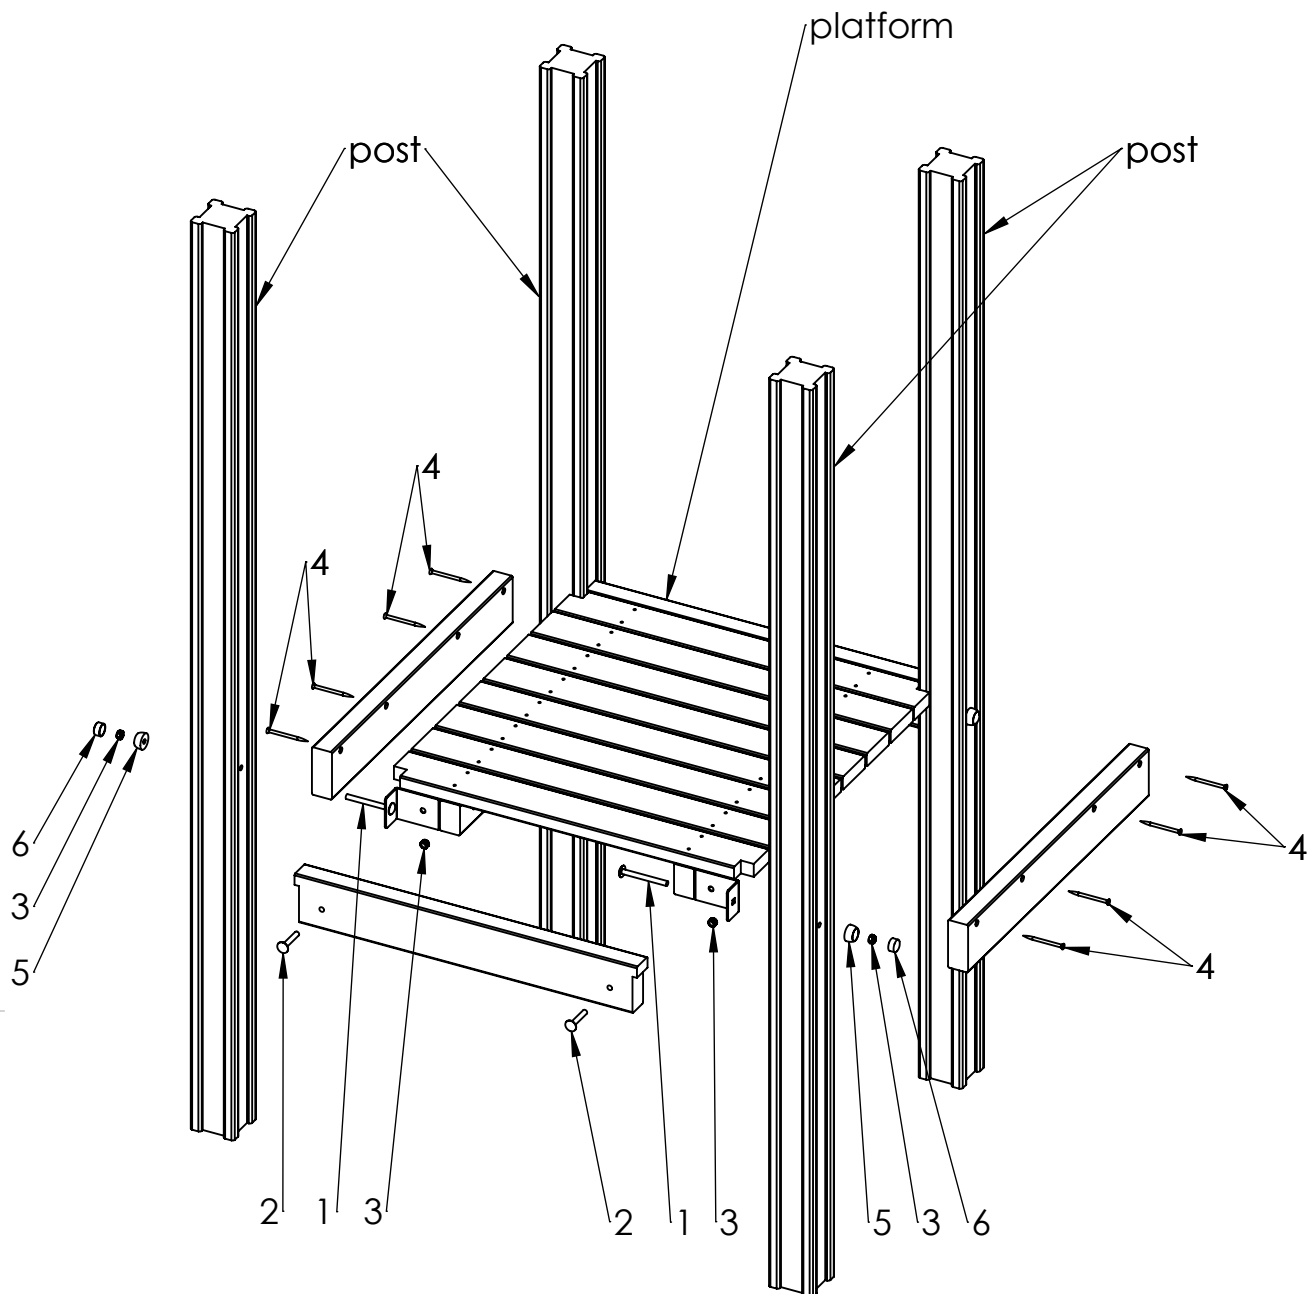

A

B

C

D

E

ITEM NO.	PART NUMBER
1	bolt DIN603 M10x100
2	bolt DIN603 M10x60
3	nut DIN985 M10
4	woodscrew 6 x 90
5	nut cover M10
6	nut cover cap M10

F

UNLESS OTHERWISE SPECIFIED:
DIMENSIONS ARE IN MILLIMETERS
WEIGHT ARE IN KILOGRAMM

	NAME	SIGNATURE	DATE	REVISION
DRAWN	M.Rebase		24.04.2014	
APPV'D				

PART NUMBER / DWG NO.:

LMK003

DESCRIPTION:

Play Centre BABY with sandbox
connecting platform to post

MATERIAL:

wood, metal, plastic

A4

WEIGHT:

SCALE: 1:15

SHEET 8 OF 14

Tiptaptap OÜ

Tiptaptap OÜ
Veetorni 9,
Jüri alevik, Rae vald,
75301 Harjumaa