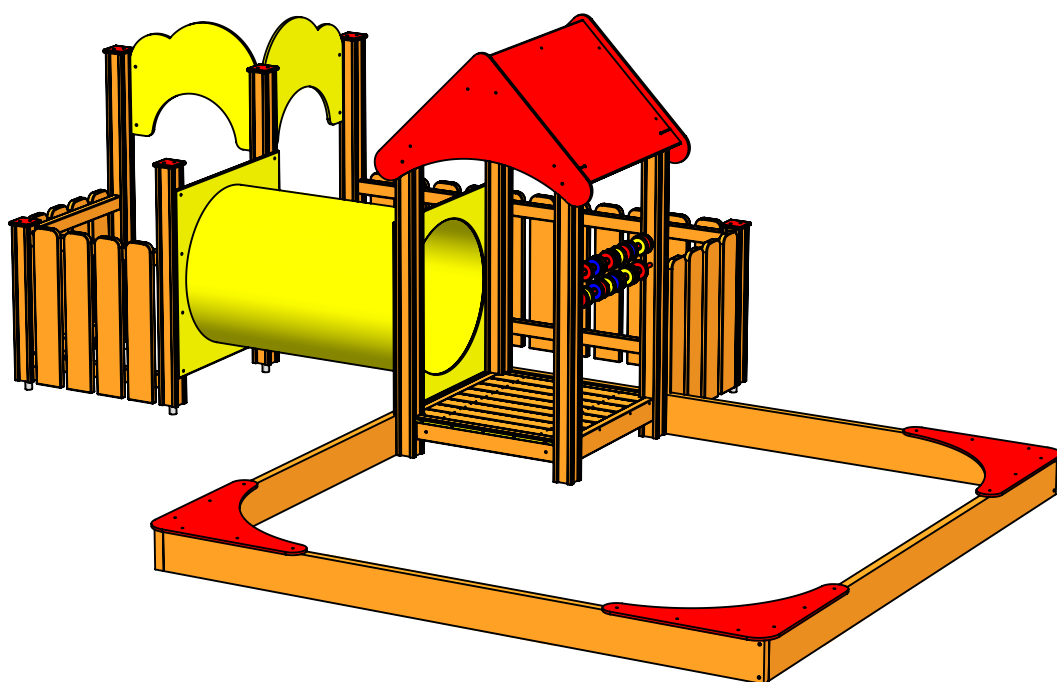

A

B

C

D

E

F

UNLESS OTHERWISE SPECIFIED:
DIMENSIONS ARE IN MILLIMETERS
WEIGHT ARE IN KILOGRAMM

PART NUMBER / DWG NO.:

LMK003

	NAME	SIGNATURE	DATE	REVISION
DRAWN	M.Rebase		24.04.2014	
APPV'D				

DESCRIPTION:

Play Centre BABY with sandbox

Tiptaptap OÜ

Tiptaptap OÜ
Veetorni 9,
Jüri alevik, Rae vald,
75301 Harjumaa

MATERIAL:

wood, metal, plastic

A4

WEIGHT:

SCALE: 1:30

SHEET 1 OF 14