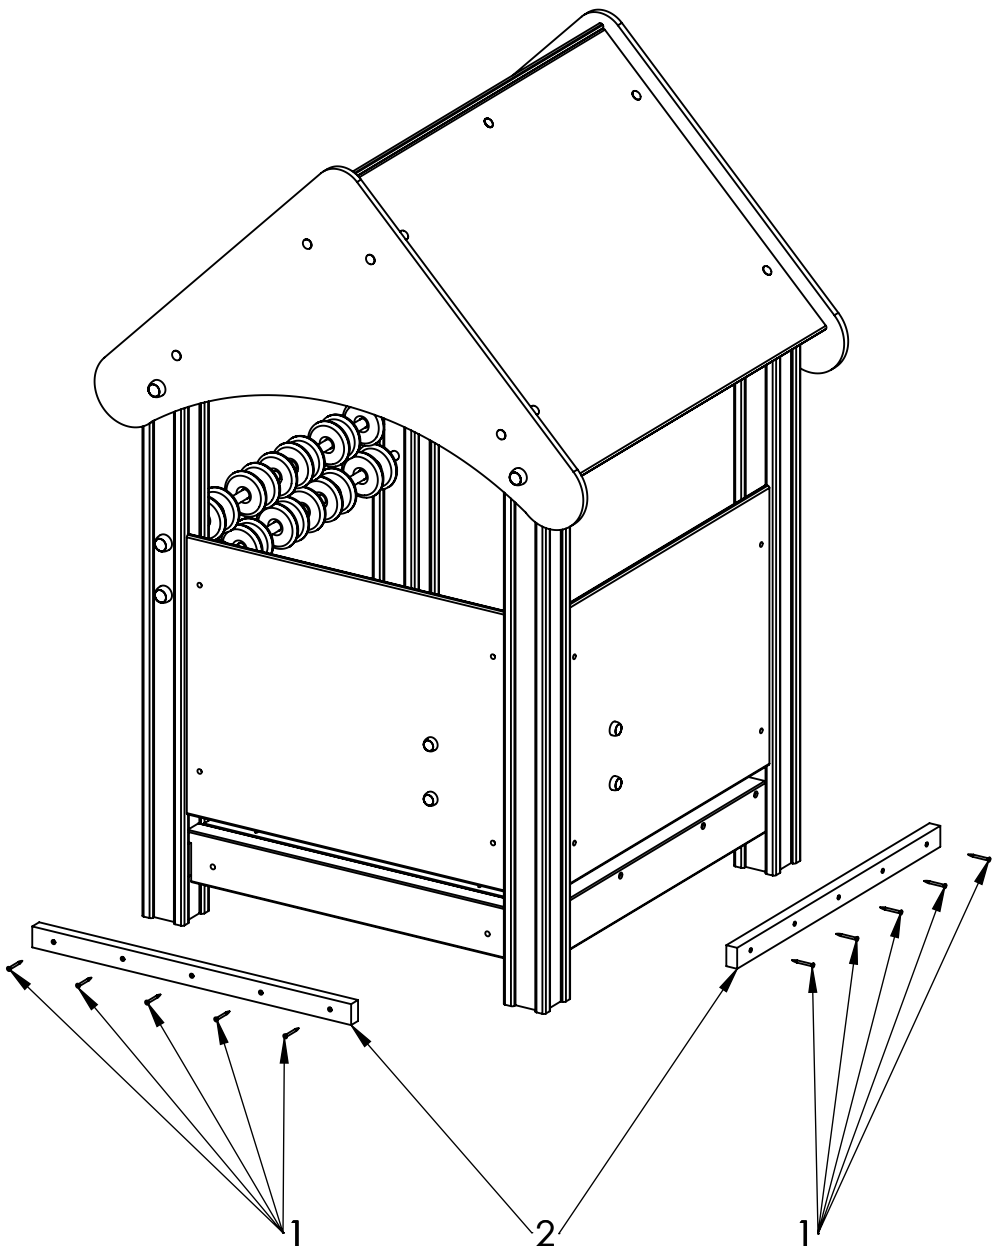

A

B

C

D

E

F

ITEM NO.	PART NUMBER
1	woodscrew 4,5 x 50
2	lath L_750

UNLESS OTHERWISE SPECIFIED:
DIMENSIONS ARE IN MILLIMETERS
WEIGHT ARE IN KILOGRAMM

PART NUMBER / DWG NO.:	LMK003

	NAME	SIGNATURE	DATE	REVISION
DRAWN	M.Rebase		24.04.2014	
APPV'D				

DESCRIPTION:	Play Centre BABY with sandbox connecting lath to platform	

Tiptaptap OÜ

Tiptaptap OÜ
Veetorni 9,
Jüri alevik, Rae vald,
75301 Harjumaa

MATERIAL:	wood, metal, plastic	A4
WEIGHT:	SCALE: 1:15	SHEET 11 OF 14