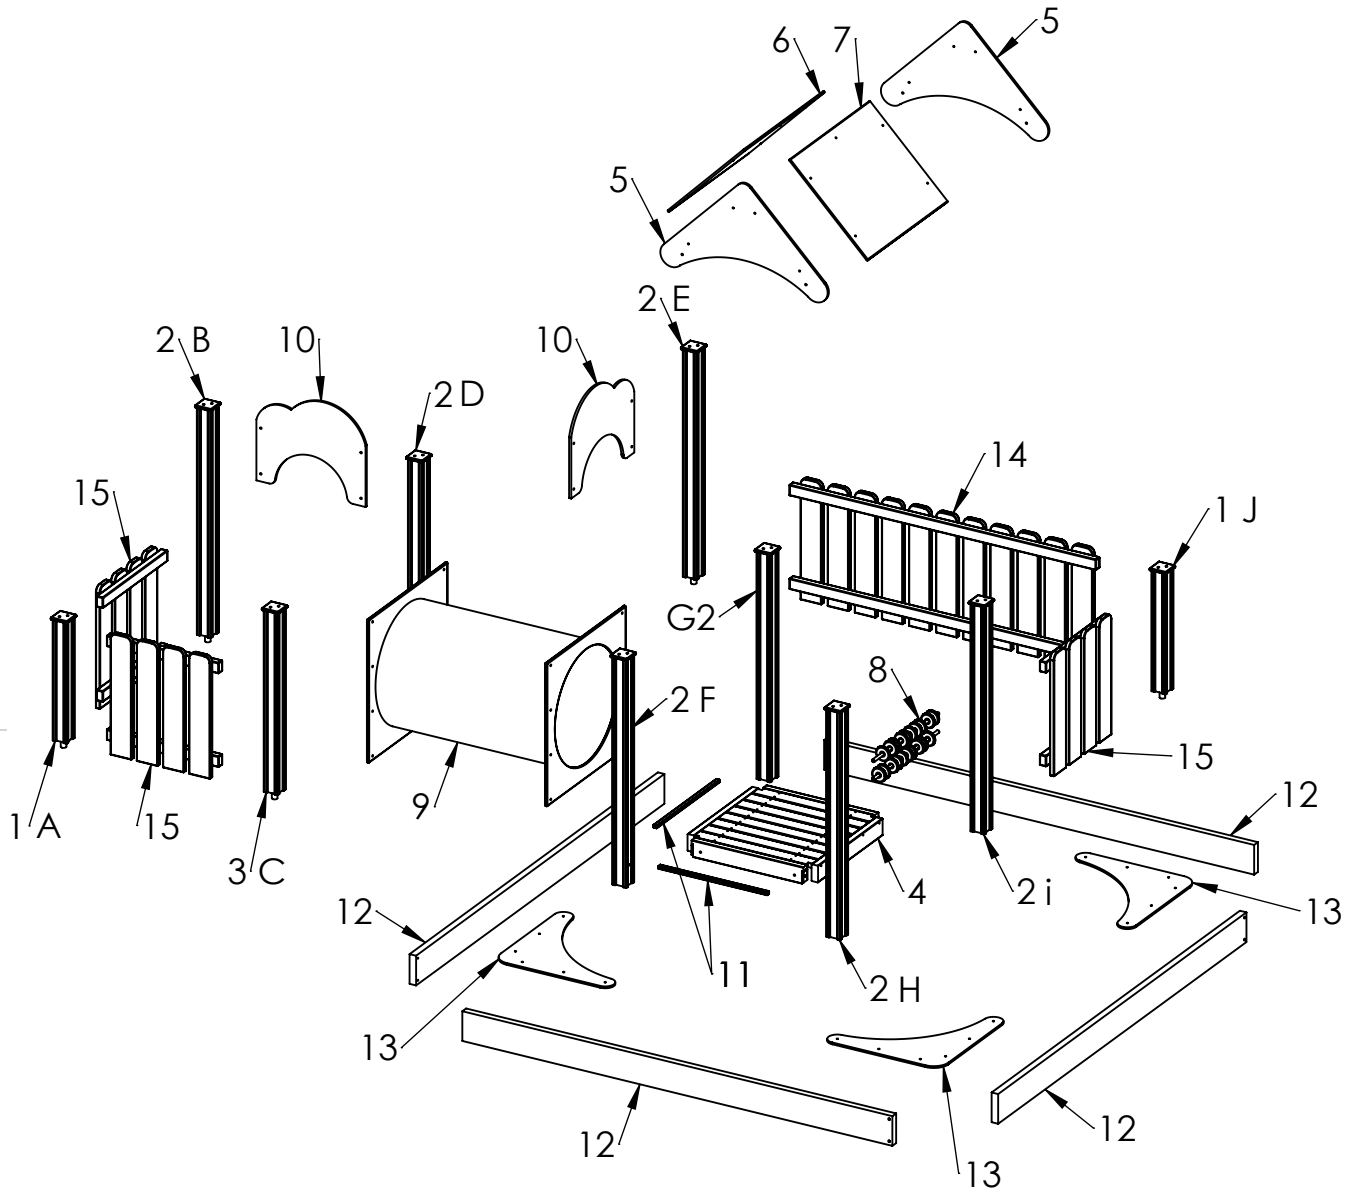

A

B

C

D

E

F

UNLESS OTHERWISE SPECIFIED:
DIMENSIONS ARE IN MILLIMETERS
WEIGHT ARE IN KILOGRAMM

	NAME	SIGNATURE	DATE	REVISION
DRAWN	M.Rebase		24.04.2014	
APPV'D				

PART NUMBER / DWG NO.:
LMK003

DESCRIPTION:
Play Centre BABY with sandbox

Tiptaptap OÜ
Veetorni 9,
Jüri alevik, Rae vald,
75301 Harjumaa

MATERIAL:	wood, metal, plastic	A4
WEIGHT:	SCALE: 1:45	SHEET 5 OF 14