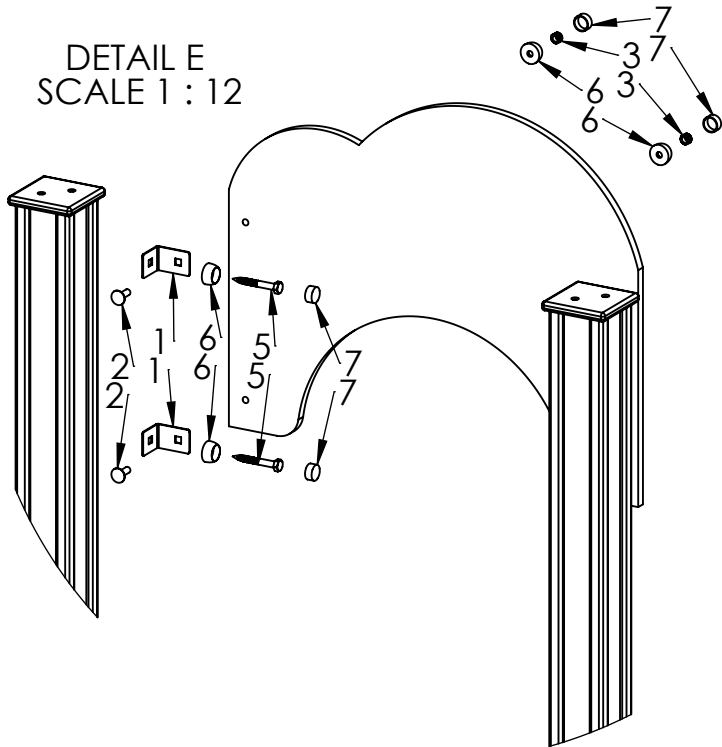

WEIGHT:

SCALE: 1:35

SHEET 13 OF 14

Tiptaptap OÜ

Tiptaptap OÜ
Veetorni 9,
Jüri alevik, Rae vald,
75301 Harjumaa

DETAIL E
SCALE 1 : 12

DETAIL D
SCALE 1 : 12

ITEM NO.	PART NUMBER
1	corner 48x60
2	bolt DIN603 M10x30
3	nut DIN985 M10
4	wood screw DIN571 10x60
5	wood screw DIN571 10x80
6	nut cover M10
7	nut cover cap M10

UNLESS OTHERWISE SPECIFIED:
DIMENSIONS ARE IN MILLIMETERS
WEIGHT ARE IN KILOGRAMM

	NAME	SIGNATURE	DATE	REVISION
DRAWN	M.Rebase		24.04.2014	
APPV'D				

PART NUMBER / DWG NO.:
LMK003

DESCRIPTION:
**Play Centre BABY with sandbox
connecting fence and panel to post**