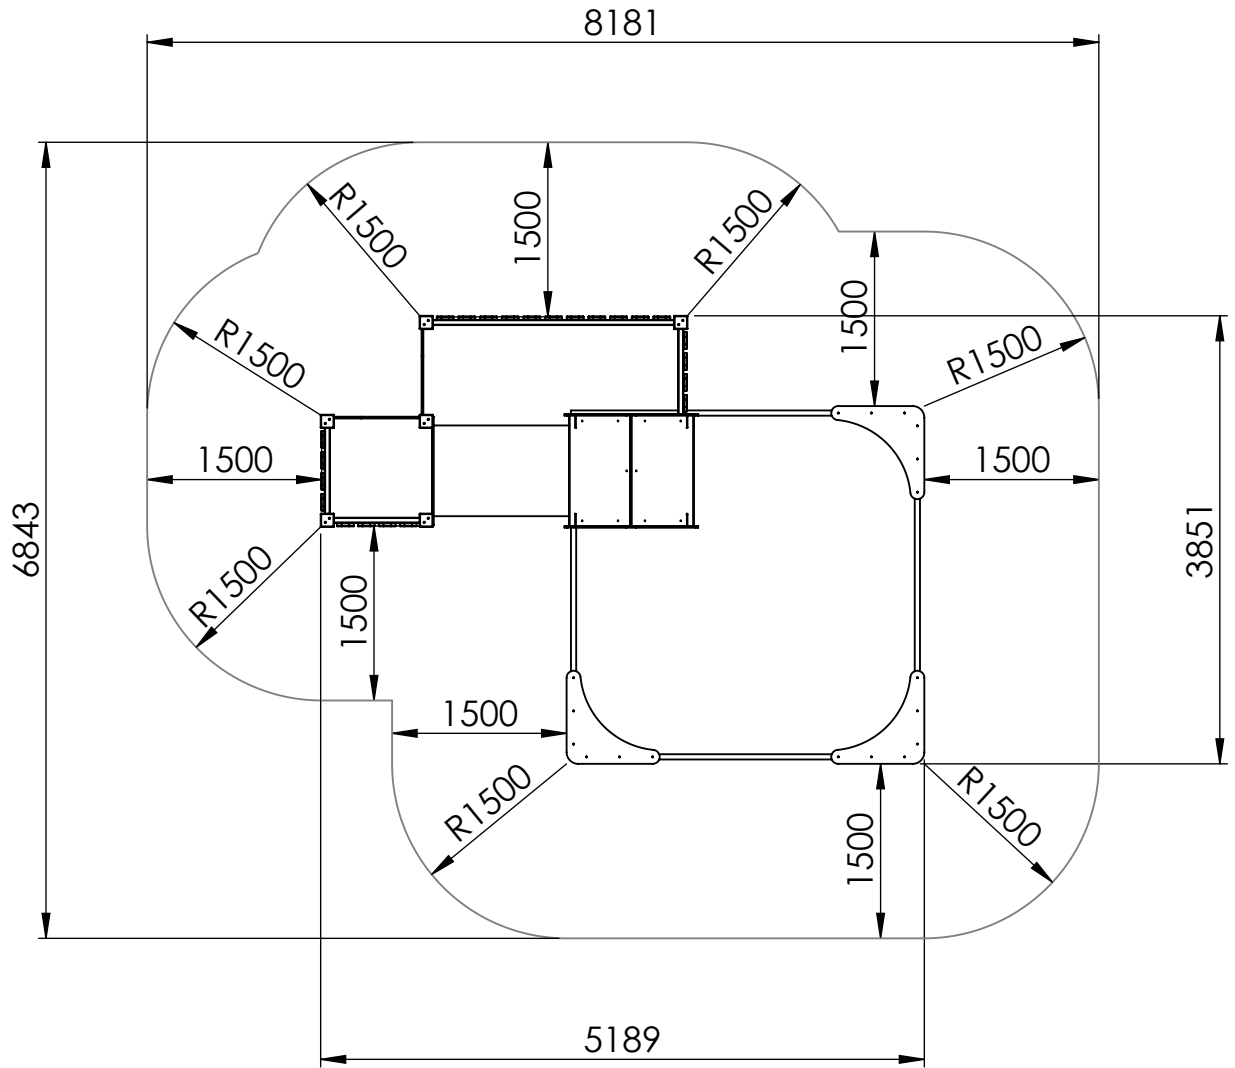

A

B

C

D

E

F

UNLESS OTHERWISE SPECIFIED:
DIMENSIONS ARE IN MILLIMETERS
WEIGHT ARE IN KILOGRAMM

PART NUMBER / DWG NO.:

A4

WEIGHT:

SCALE: 1:30

SHEET 1 OF 14

safety area

UNLESS OTHERWISE SPECIFIED:
DIMENSIONS ARE IN MILLIMETERS
WEIGHT ARE IN KILOGRAMM

PART NUMBER / DWG NO.:

LMK003

A4

WEIGHT:

SCALE: 1:65

SHEET 2 OF 14

foundation

UNLESS OTHERWISE SPECIFIED:
DIMENSIONS ARE IN MILLIMETERS
WEIGHT ARE IN KILOGRAMM

PART NUMBER / DWG NO.:

LMK003

DETAIL A
SCALE 1 : 15

1 3 2

2 3 1

DETAIL B
SCALE 1 : 15

ITEM NO.	PART NUMBER
1	nut cover M10
2	nut cover cap M10
3	wood screw DIN571 10x80
4	post 98x98x800
5	plastic cap 115x115

UNLESS OTHERWISE SPECIFIED:
DIMENSIONS ARE IN MILLIMETERS
WEIGHT ARE IN KILOGRAMM