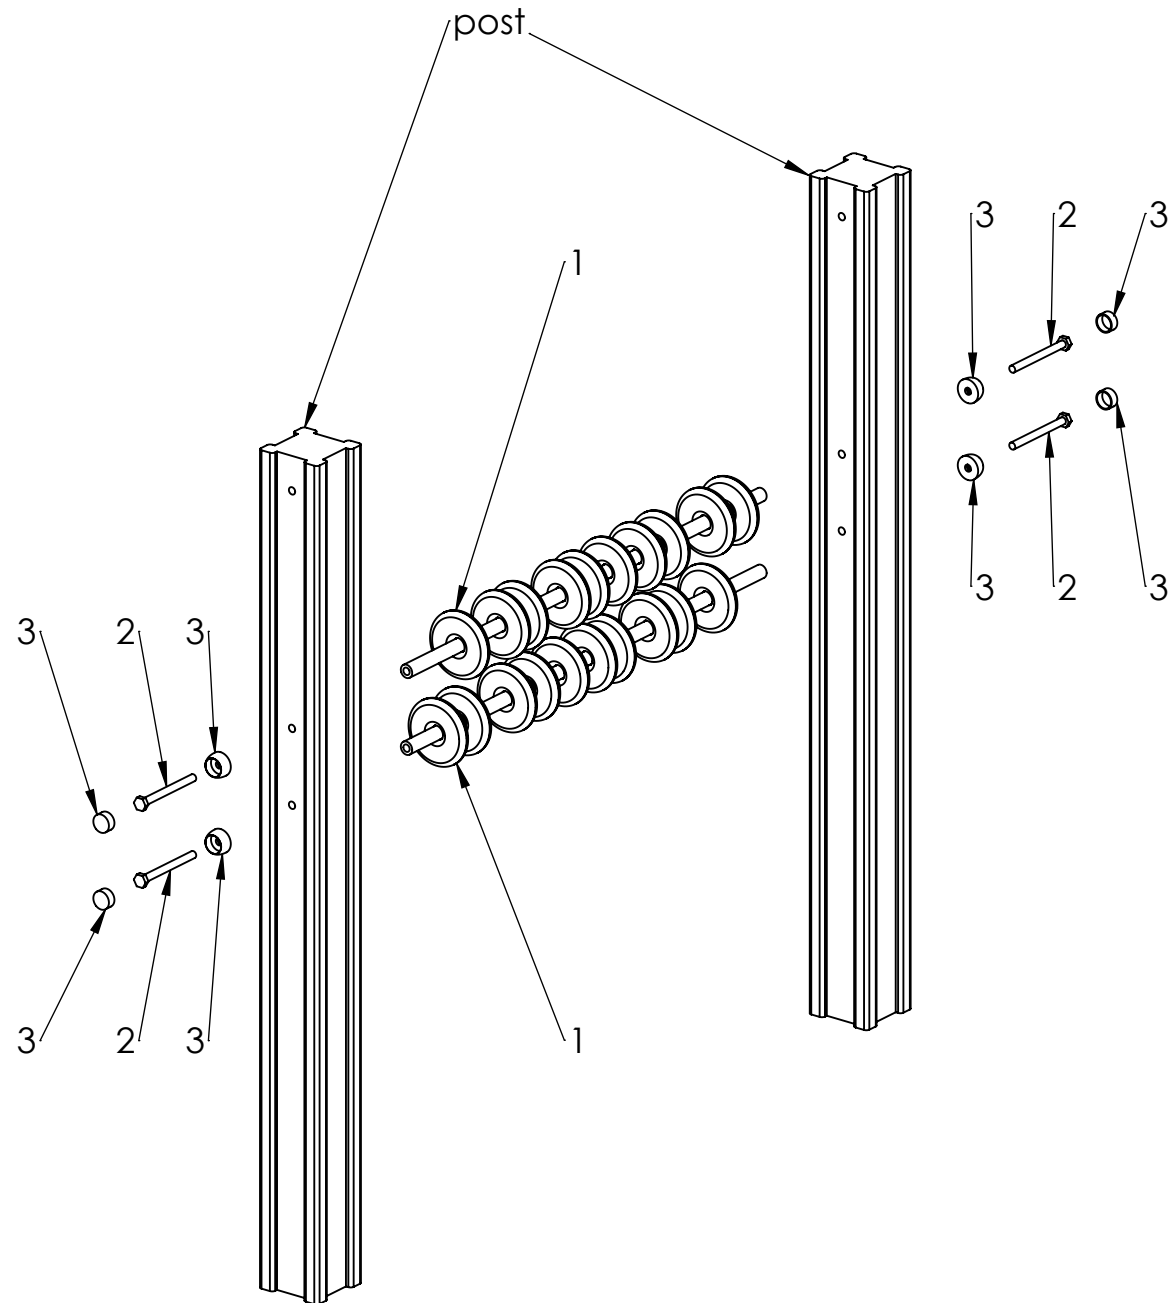

A

B

C

D

E

F

ITEM NO.	PART NUMBER
1	counting rings
2	bolt DIN931 M10x110
3	nut cover with cap

UNLESS OTHERWISE SPECIFIED: DIMENSIONS ARE IN MILLIMETERS WEIGHT ARE IN KILOGRAMM				
	NAME	SIGNATURE	DATE	REVISION
DRAWN	M.Rebase		24.04.2014	
APPV'D				

PART NUMBER / DWG NO.: **LMK003**

DESCRIPTION:
**Play Centre BABY with sandbox
connecting counting rings to post**

Tiptaptap OÜ
Veetorni 9,
Jüri alevik, Rae vald,
75301 Harjumaa

MATERIAL:	wood, metal, plastic	A4
WEIGHT:		SCALE: 1:10
		SHEET 9 OF 14