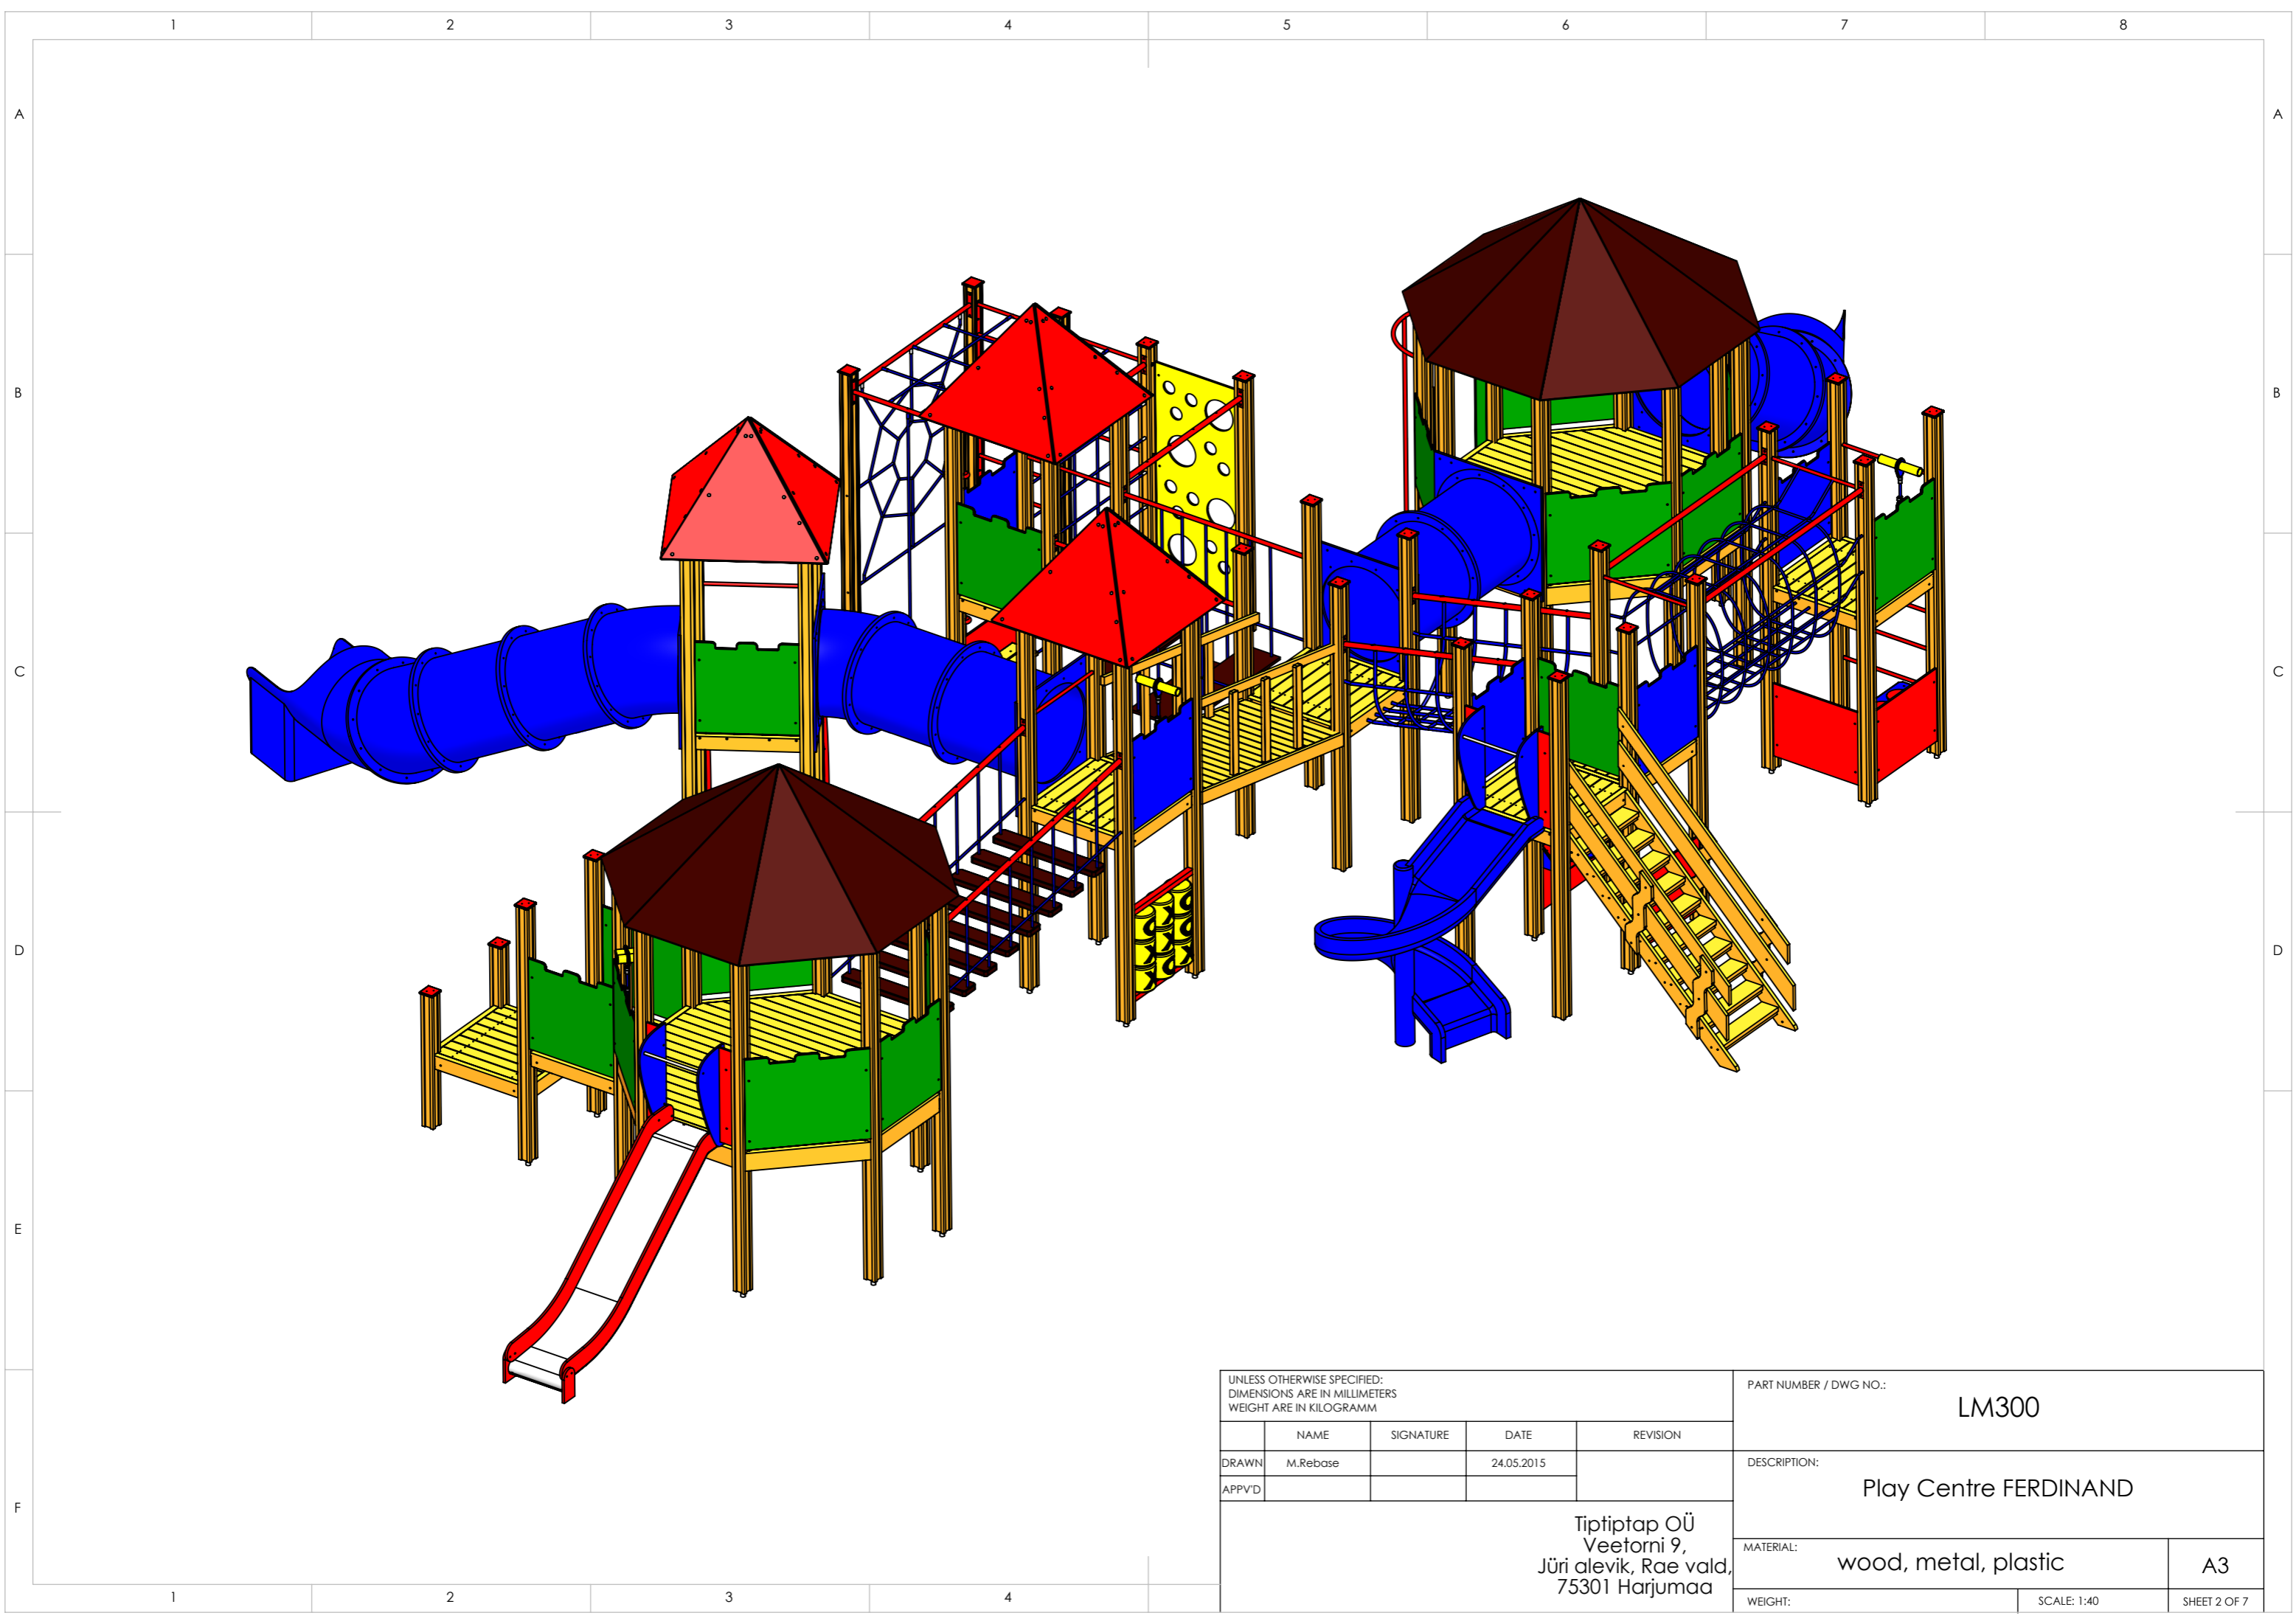

UNLESS OTHERWISE SPECIFIED: DIMENSIONS ARE IN MILLIMETERS WEIGHT ARE IN KILOGRAMM				PART NUMBER / DWG NO.:	
				LM300	
	NAME	SIGNATURE	DATE	REVISION	
DRAWN	M.Rebase		24.05.2015		
APPV'D					
Tiptap OÜ Veetorni 9, Jüri alevik, Rae vald, 75301 Harjumaa				DESCRIPTION:	
				Play Centre FERDINAND	
				MATERIAL:	A3
				wood, metal, plastic	
				WEIGHT:	SHEET 1 OF 7
				SCALE: 1:40	

UNLESS OTHERWISE SPECIFIED: DIMENSIONS ARE IN MILLIMETERS WEIGHT ARE IN KILOGRAMM				PART NUMBER / DWG NO.:	
				LM300	
	NAME	SIGNATURE	DATE	REVISION	
DRAWN	M.Rebase		24.05.2015		
APPV'D					
				DESCRIPTION:	
				Play Centre FERDINAND	
				MATERIAL:	A3
				wood, metal, plastic	
				WEIGHT:	SHEET 2 OF 7
				SCALE: 1:40	

PART NUMBER / DWG NO.:	LM300
DESCRIPTION:	Play Centre FERDINAND

**Tiptaptap** OÜ  
Veetorni 9,  
Jüri alevik, Rae vald,  
75301 Harjumaa

MATERIAL:	wood, metal, plastic	A3
WEIGHT:	SCALE: 1:80	SHEET 4 OF 7

PART NUMBER / DWG NO.:		LM300	
DESCRIPTION:		Play Centre FERDINAND	
MATERIAL:	wood, metal, plastic	A3	
WEIGHT:		SCALE: 1:60	SHEET 7 OF 7