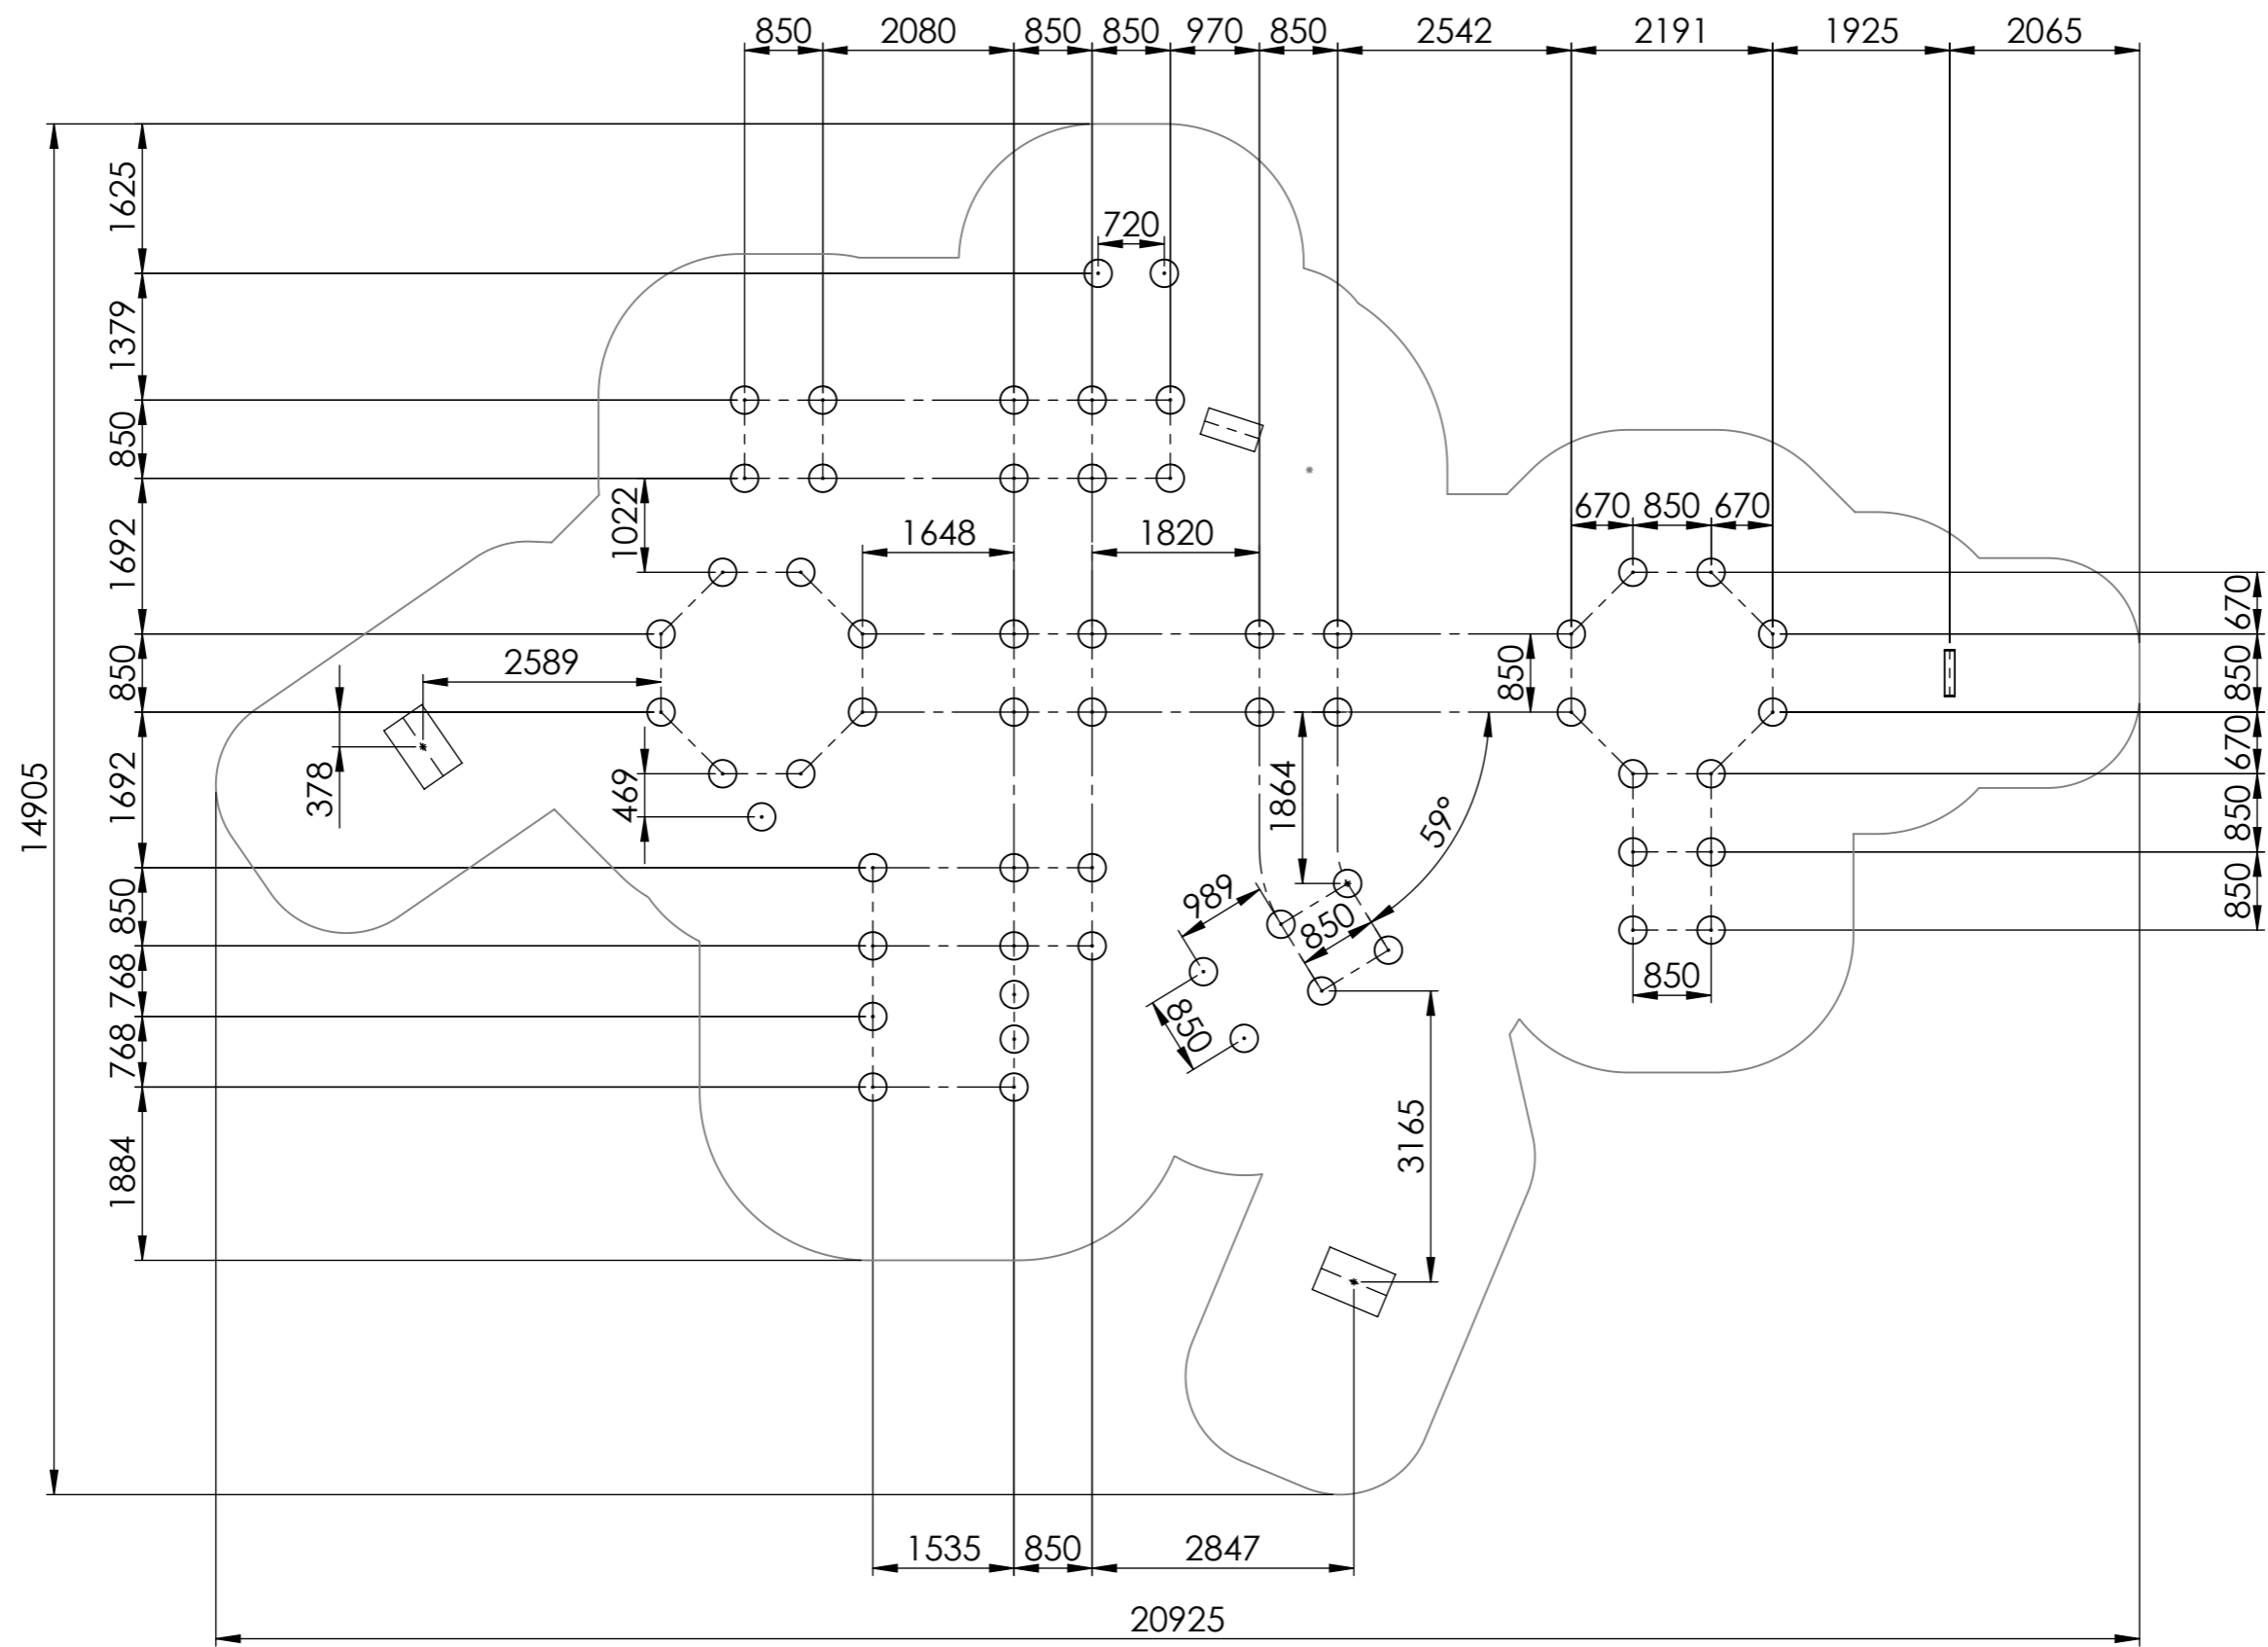

UNLESS OTHERWISE SPECIFIED: DIMENSIONS ARE IN MILLIMETERS WEIGHT ARE IN KILOGRAMM				PART NUMBER / DWG NO.:	
				LM300	
	NAME	SIGNATURE	DATE	REVISION	
DRAWN	M.Rebase		24.05.2015		
APPV'D					
				DESCRIPTION:	
				Play Centre FERDINAND	
				MATERIAL:	A3
				wood, metal, plastic	
				WEIGHT:	SHEET 2 OF 7
				SCALE: 1:40	

PART NUMBER / DWG NO.:	LM300
DESCRIPTION:	Play Centre FERDINAND

**Tiptaptap** OÜ  
Veetorni 9,  
Jüri alevik, Rae vald,  
75301 Harjumaa

MATERIAL:	wood, metal, plastic	A3
WEIGHT:	SCALE: 1:80	SHEET 4 OF 7

PART NUMBER / DWG NO.:		LM300	
DESCRIPTION:			
		Play Centre FERDINAND	
MATERIAL:	wood, metal, plastic	A3	
WEIGHT:		SCALE: 1:80	SHEET 5 OF 7

UNLESS OTHERWISE SPECIFIED: DIMENSIONS ARE IN MILLIMETERS WEIGHT ARE IN KILOGRAMM				PART NUMBER / DWG NO.: <b>LM300</b>	
	NAME	SIGNATURE	DATE	REVISION	
DRAWN	M.Rebase		24.05.2015		
APPV'D				DESCRIPTION: <b>Play Centre FERDINAND</b>	
 <b>Tiptaptap</b> OÜ Veetorni 9, Jüri alevik, Rae vald, 75301 Harjumaa				MATERIAL:	wood, metal, plastic
				WEIGHT:	A3
				SCALE: 1:30	SHEET 6 OF 7

UNLESS OTHERWISE SPECIFIED:  
 DIMENSIONS ARE IN MILLIMETERS  
 WEIGHT ARE IN KILOGRAMM

	NAME	SIGNATURE	DATE	REVISION
DRAWN	M.Rebase		24.05.2015	
APPV'D				

**Tiptiptap** OÜ  
 Veetorni 9,  
 Jüri alevik, Rae vald,  
 75301 Harjumaa