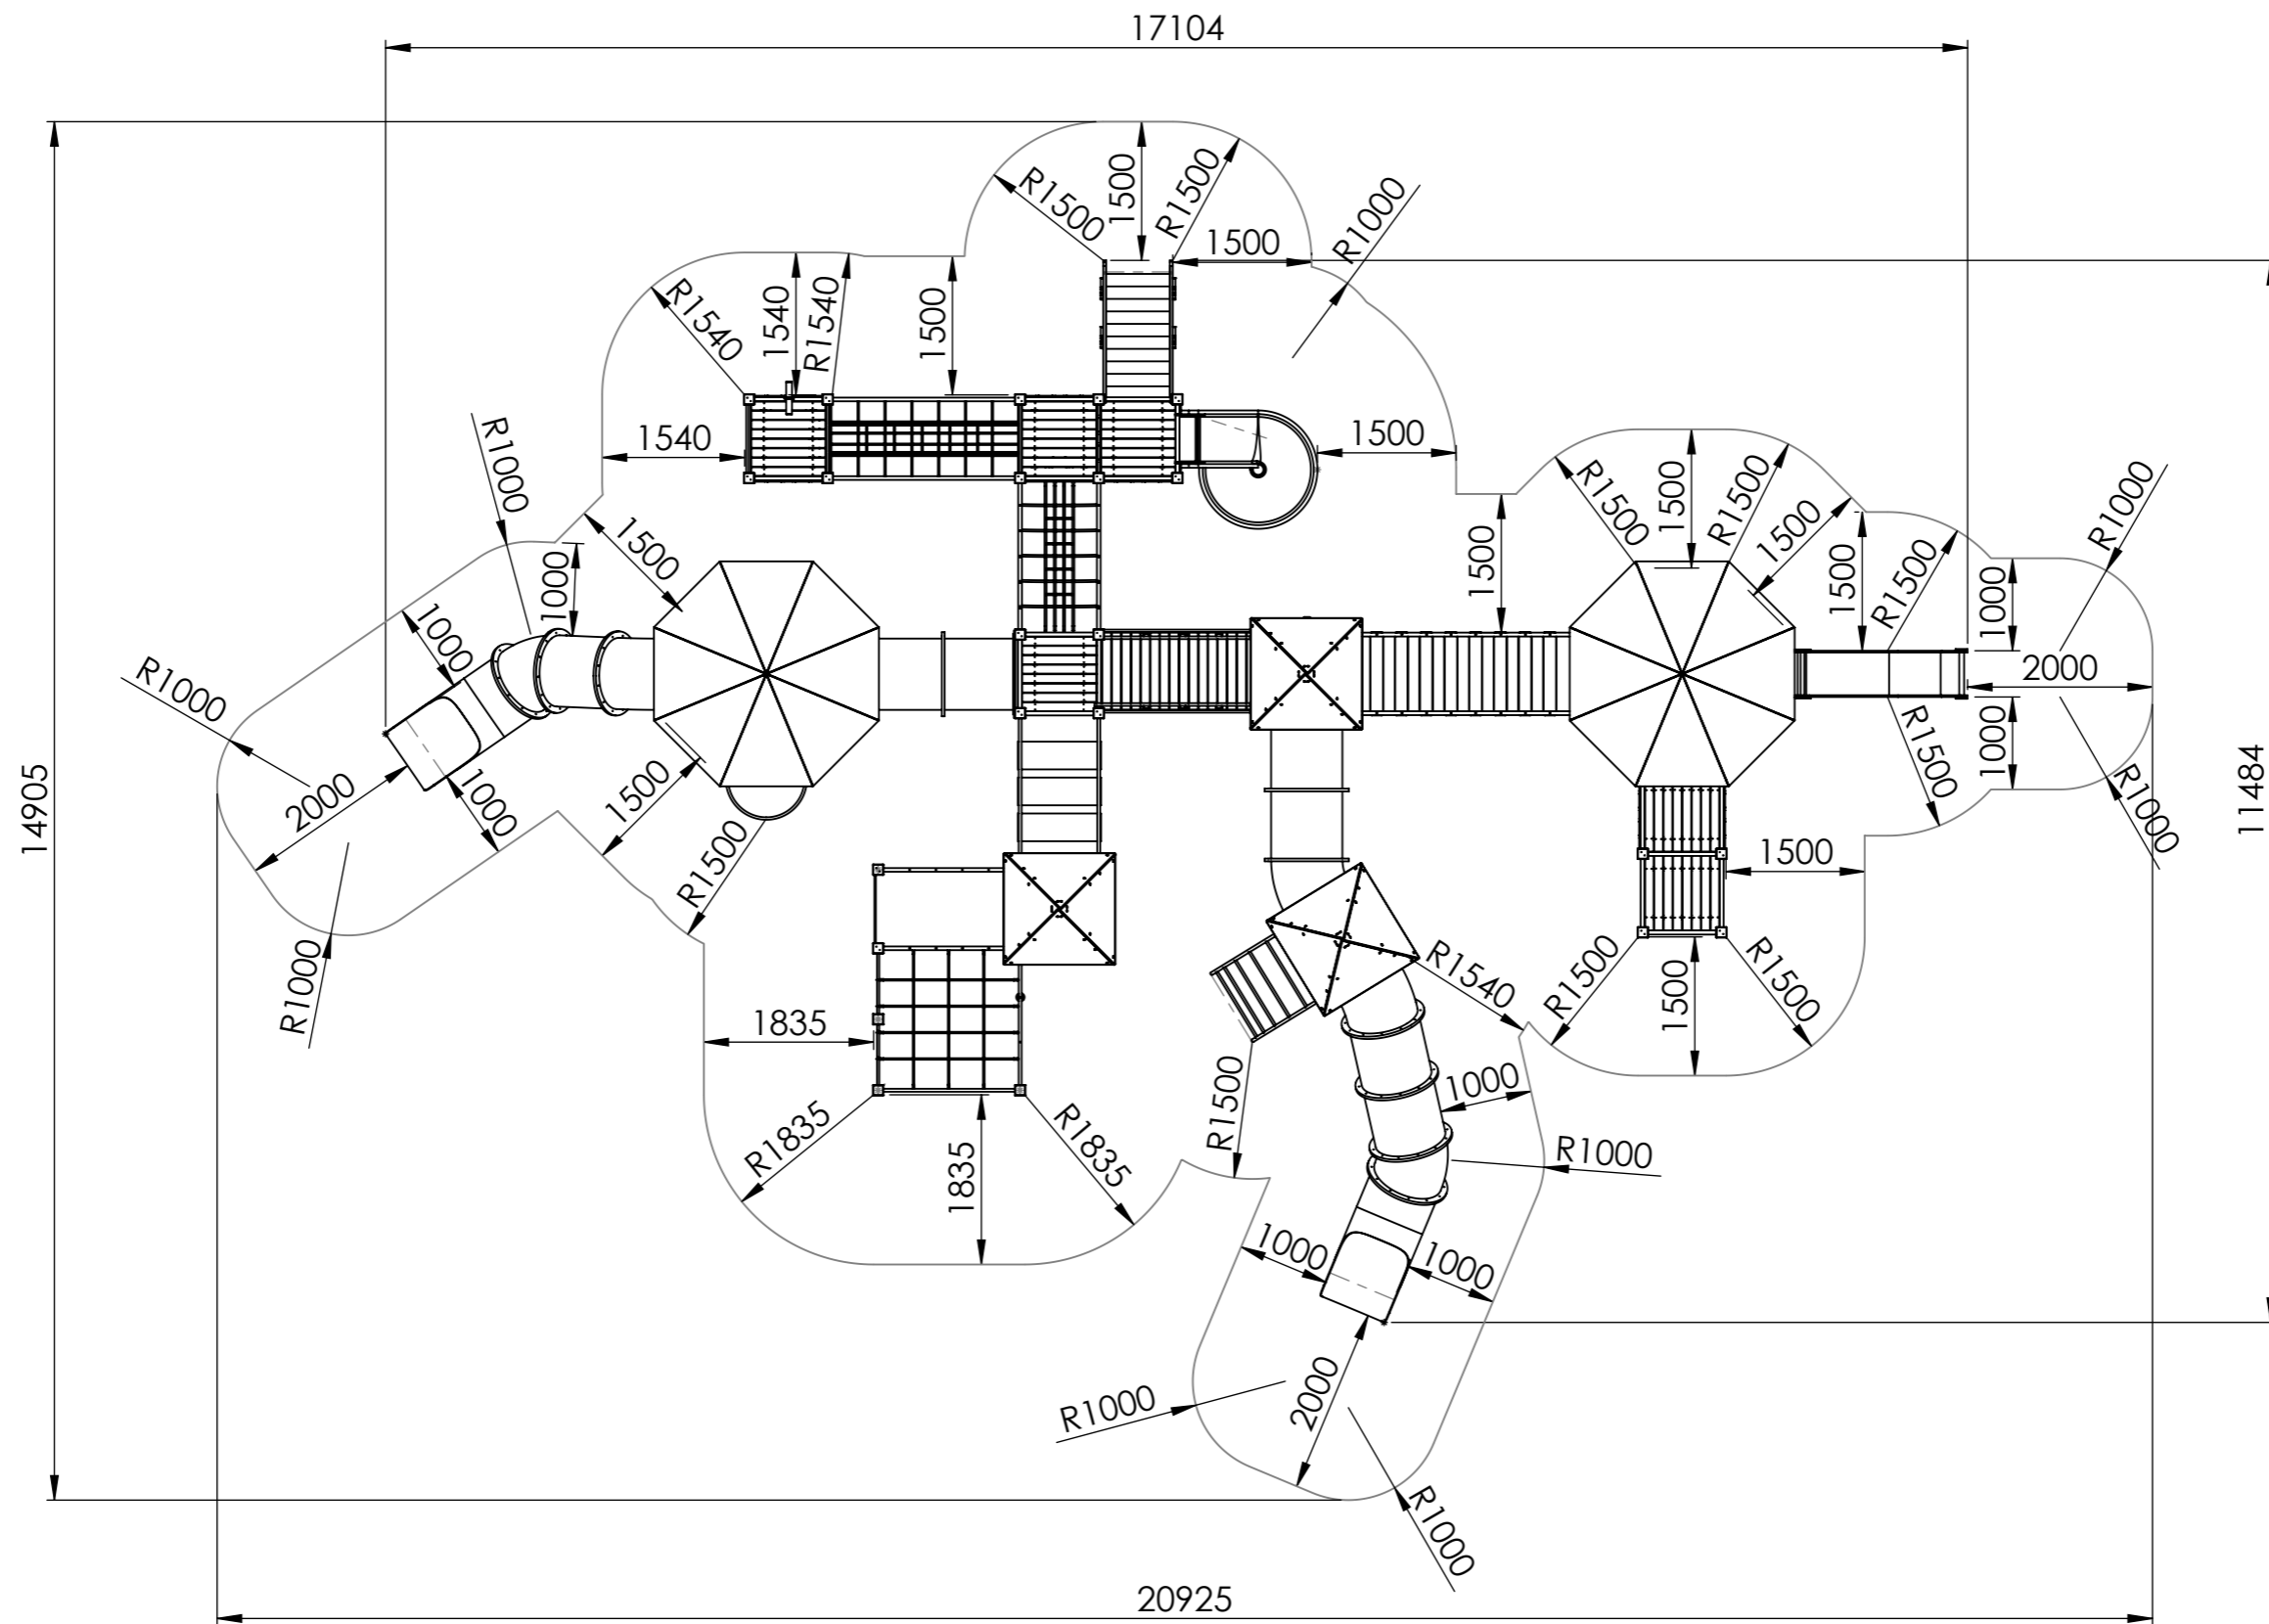

UNLESS OTHERWISE SPECIFIED:
DIMENSIONS ARE IN MILLIMETERS
WEIGHT ARE IN KILOGRAMM

NAME	SIGNATURE	DATE	REVISION
DRAWN	M.Rebase	24.05.2015	
APPV'D			

PART NUMBER / DWG NO.:	LM300
DESCRIPTION:	Play Centre FERDINAND

Tiptaptap OÜ
Veetorni 9,
Jüri alevik, Rae vald,
75301 Harjumaa

MATERIAL:	wood, metal, plastic	A3
WEIGHT:	SCALE: 1:80	SHEET 4 OF 7