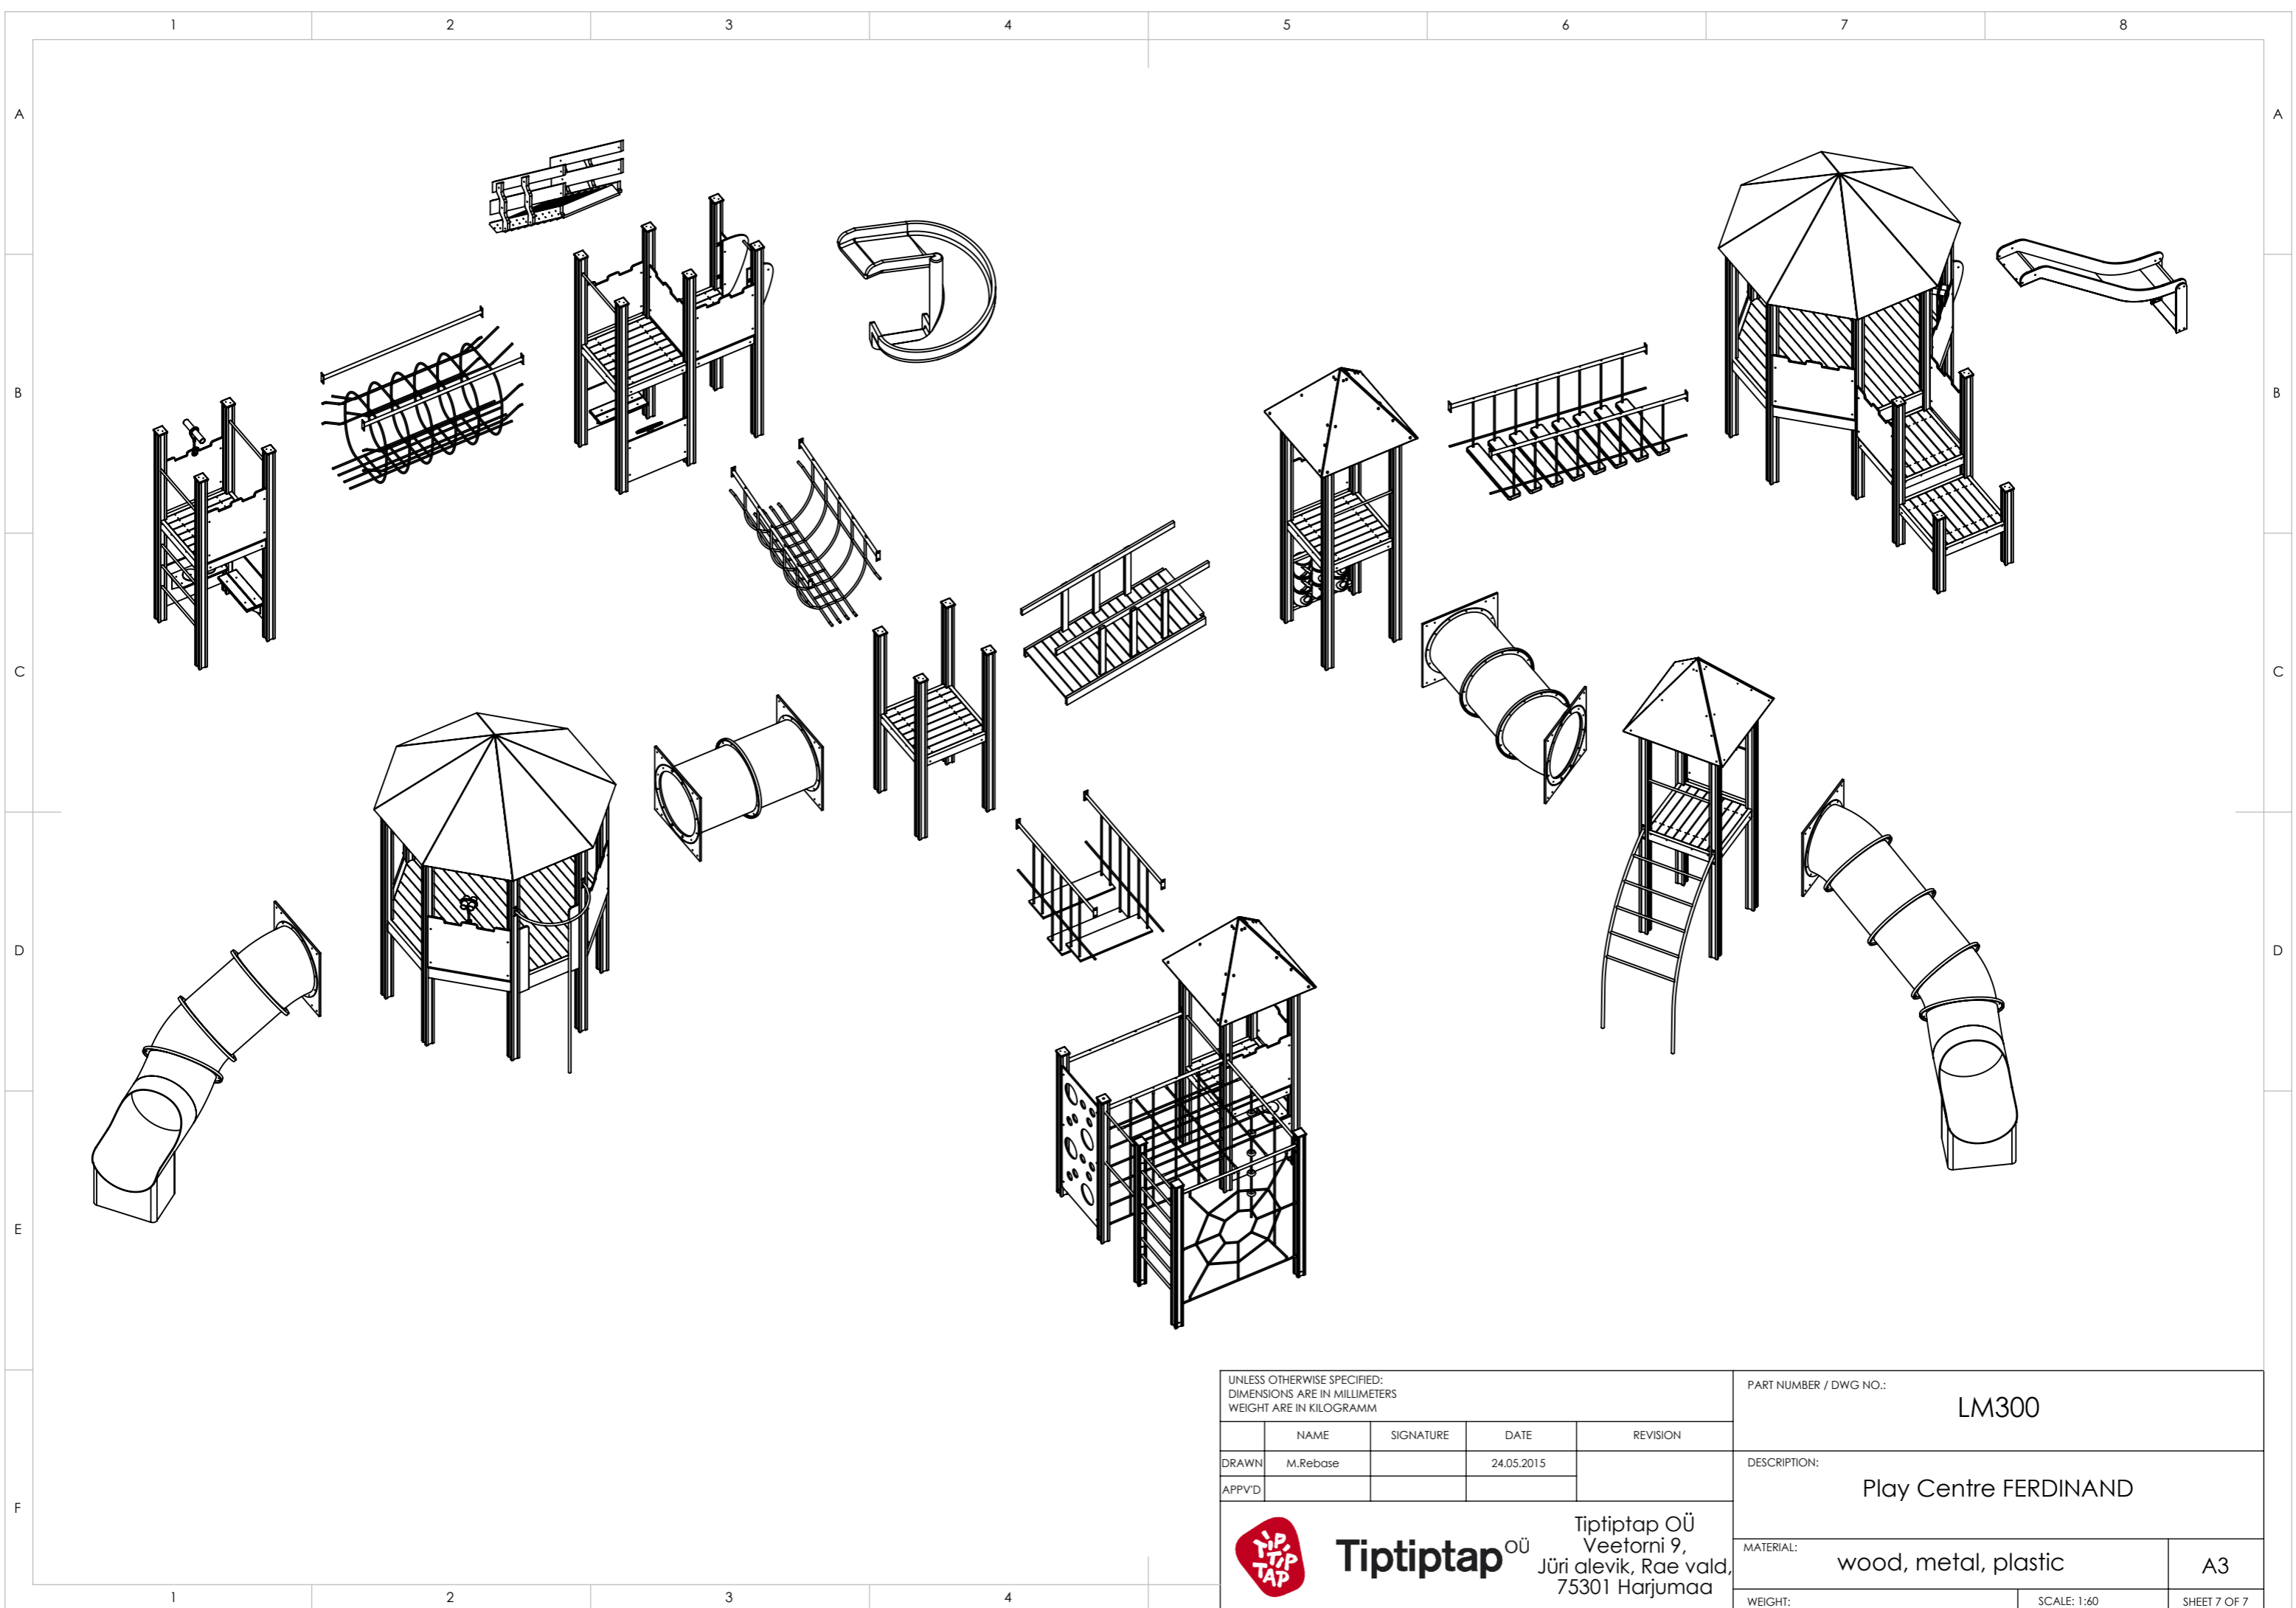

PART NUMBER / DWG NO.:		LM300	
DESCRIPTION:			
		Play Centre FERDINAND	
MATERIAL:	wood, metal, plastic	A3	
WEIGHT:		SCALE: 1:80	SHEET 5 OF 7

UNLESS OTHERWISE SPECIFIED: DIMENSIONS ARE IN MILLIMETERS WEIGHT ARE IN KILOGRAMM				PART NUMBER / DWG NO.: <b>LM300</b>	
	NAME	SIGNATURE	DATE	REVISION	
DRAWN	M.Rebase		24.05.2015		
APPV'D				DESCRIPTION: <b>Play Centre FERDINAND</b>	
 <b>Tiptaptap</b> OÜ Veetorni 9, Jüri alevik, Rae vald, 75301 Harjumaa				MATERIAL:	wood, metal, plastic
				WEIGHT:	A3
				SCALE: 1:30	SHEET 6 OF 7

PART NUMBER / DWG NO.:		LM300	
DESCRIPTION:		Play Centre FERDINAND	
MATERIAL:	wood, metal, plastic	A3	
WEIGHT:		SCALE: 1:60	SHEET 7 OF 7