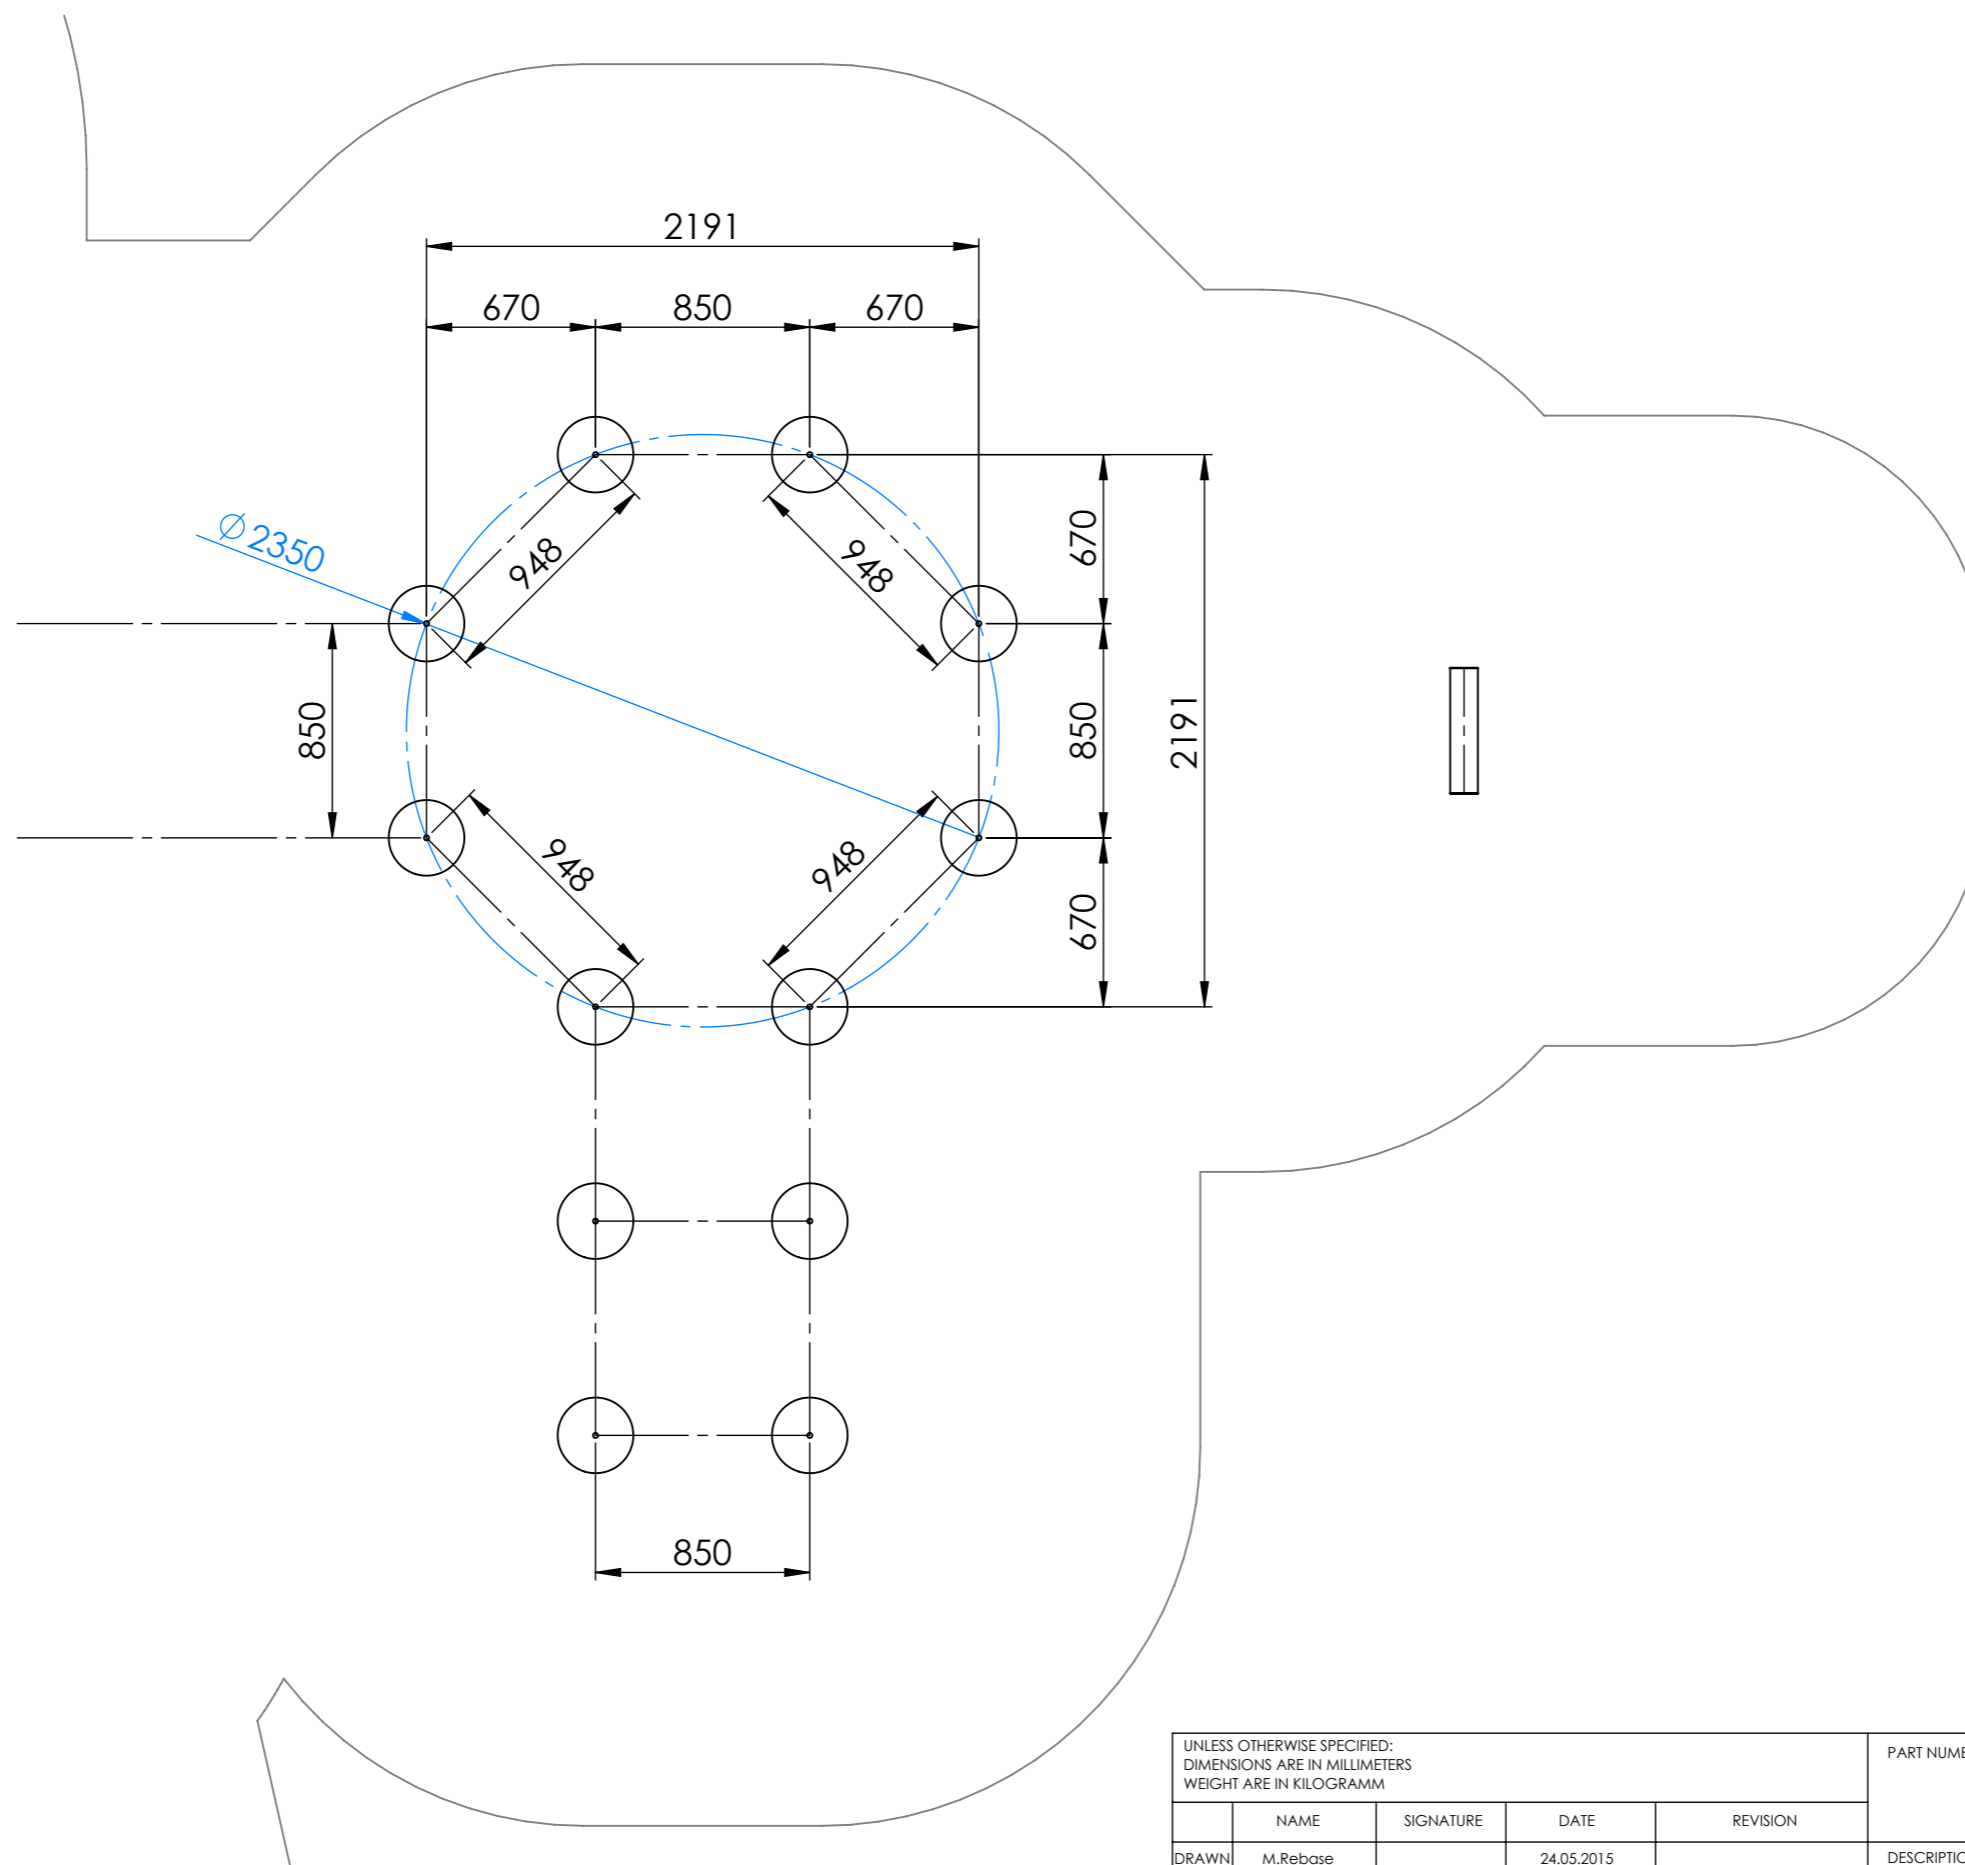

UNLESS OTHERWISE SPECIFIED: DIMENSIONS ARE IN MILLIMETERS WEIGHT ARE IN KILOGRAMM				PART NUMBER / DWG NO.:	
				LM300	
	NAME	SIGNATURE	DATE	REVISION	
DRAWN	M.Rebase		24.05.2015		
APPV'D					
				DESCRIPTION:	
				Play Centre FERDINAND	
				MATERIAL:	A3
				wood, metal, plastic	
				WEIGHT:	SHEET 2 OF 7
				SCALE: 1:40	

PART NUMBER / DWG NO.:	LM300
DESCRIPTION:	Play Centre FERDINAND

**Tiptaptap** OÜ  
Veetorni 9,  
Jüri alevik, Rae vald,  
75301 Harjumaa

MATERIAL:	wood, metal, plastic	A3
WEIGHT:	SCALE: 1:80	SHEET 4 OF 7

PART NUMBER / DWG NO.:		LM300	
DESCRIPTION:			
		Play Centre FERDINAND	
MATERIAL:	wood, metal, plastic	A3	
WEIGHT:		SCALE: 1:80	SHEET 5 OF 7

UNLESS OTHERWISE SPECIFIED: DIMENSIONS ARE IN MILLIMETERS WEIGHT ARE IN KILOGRAMM				PART NUMBER / DWG NO.: <b>LM300</b>	
	NAME	SIGNATURE	DATE	REVISION	
DRAWN	M.Rebase		24.05.2015		
APPV'D				DESCRIPTION: <b>Play Centre FERDINAND</b>	
 <b>Tiptaptap</b> OÜ Veetorni 9, Jüri alevik, Rae vald, 75301 Harjumaa				MATERIAL:	wood, metal, plastic
				WEIGHT:	A3
				SCALE: 1:30	SHEET 6 OF 7