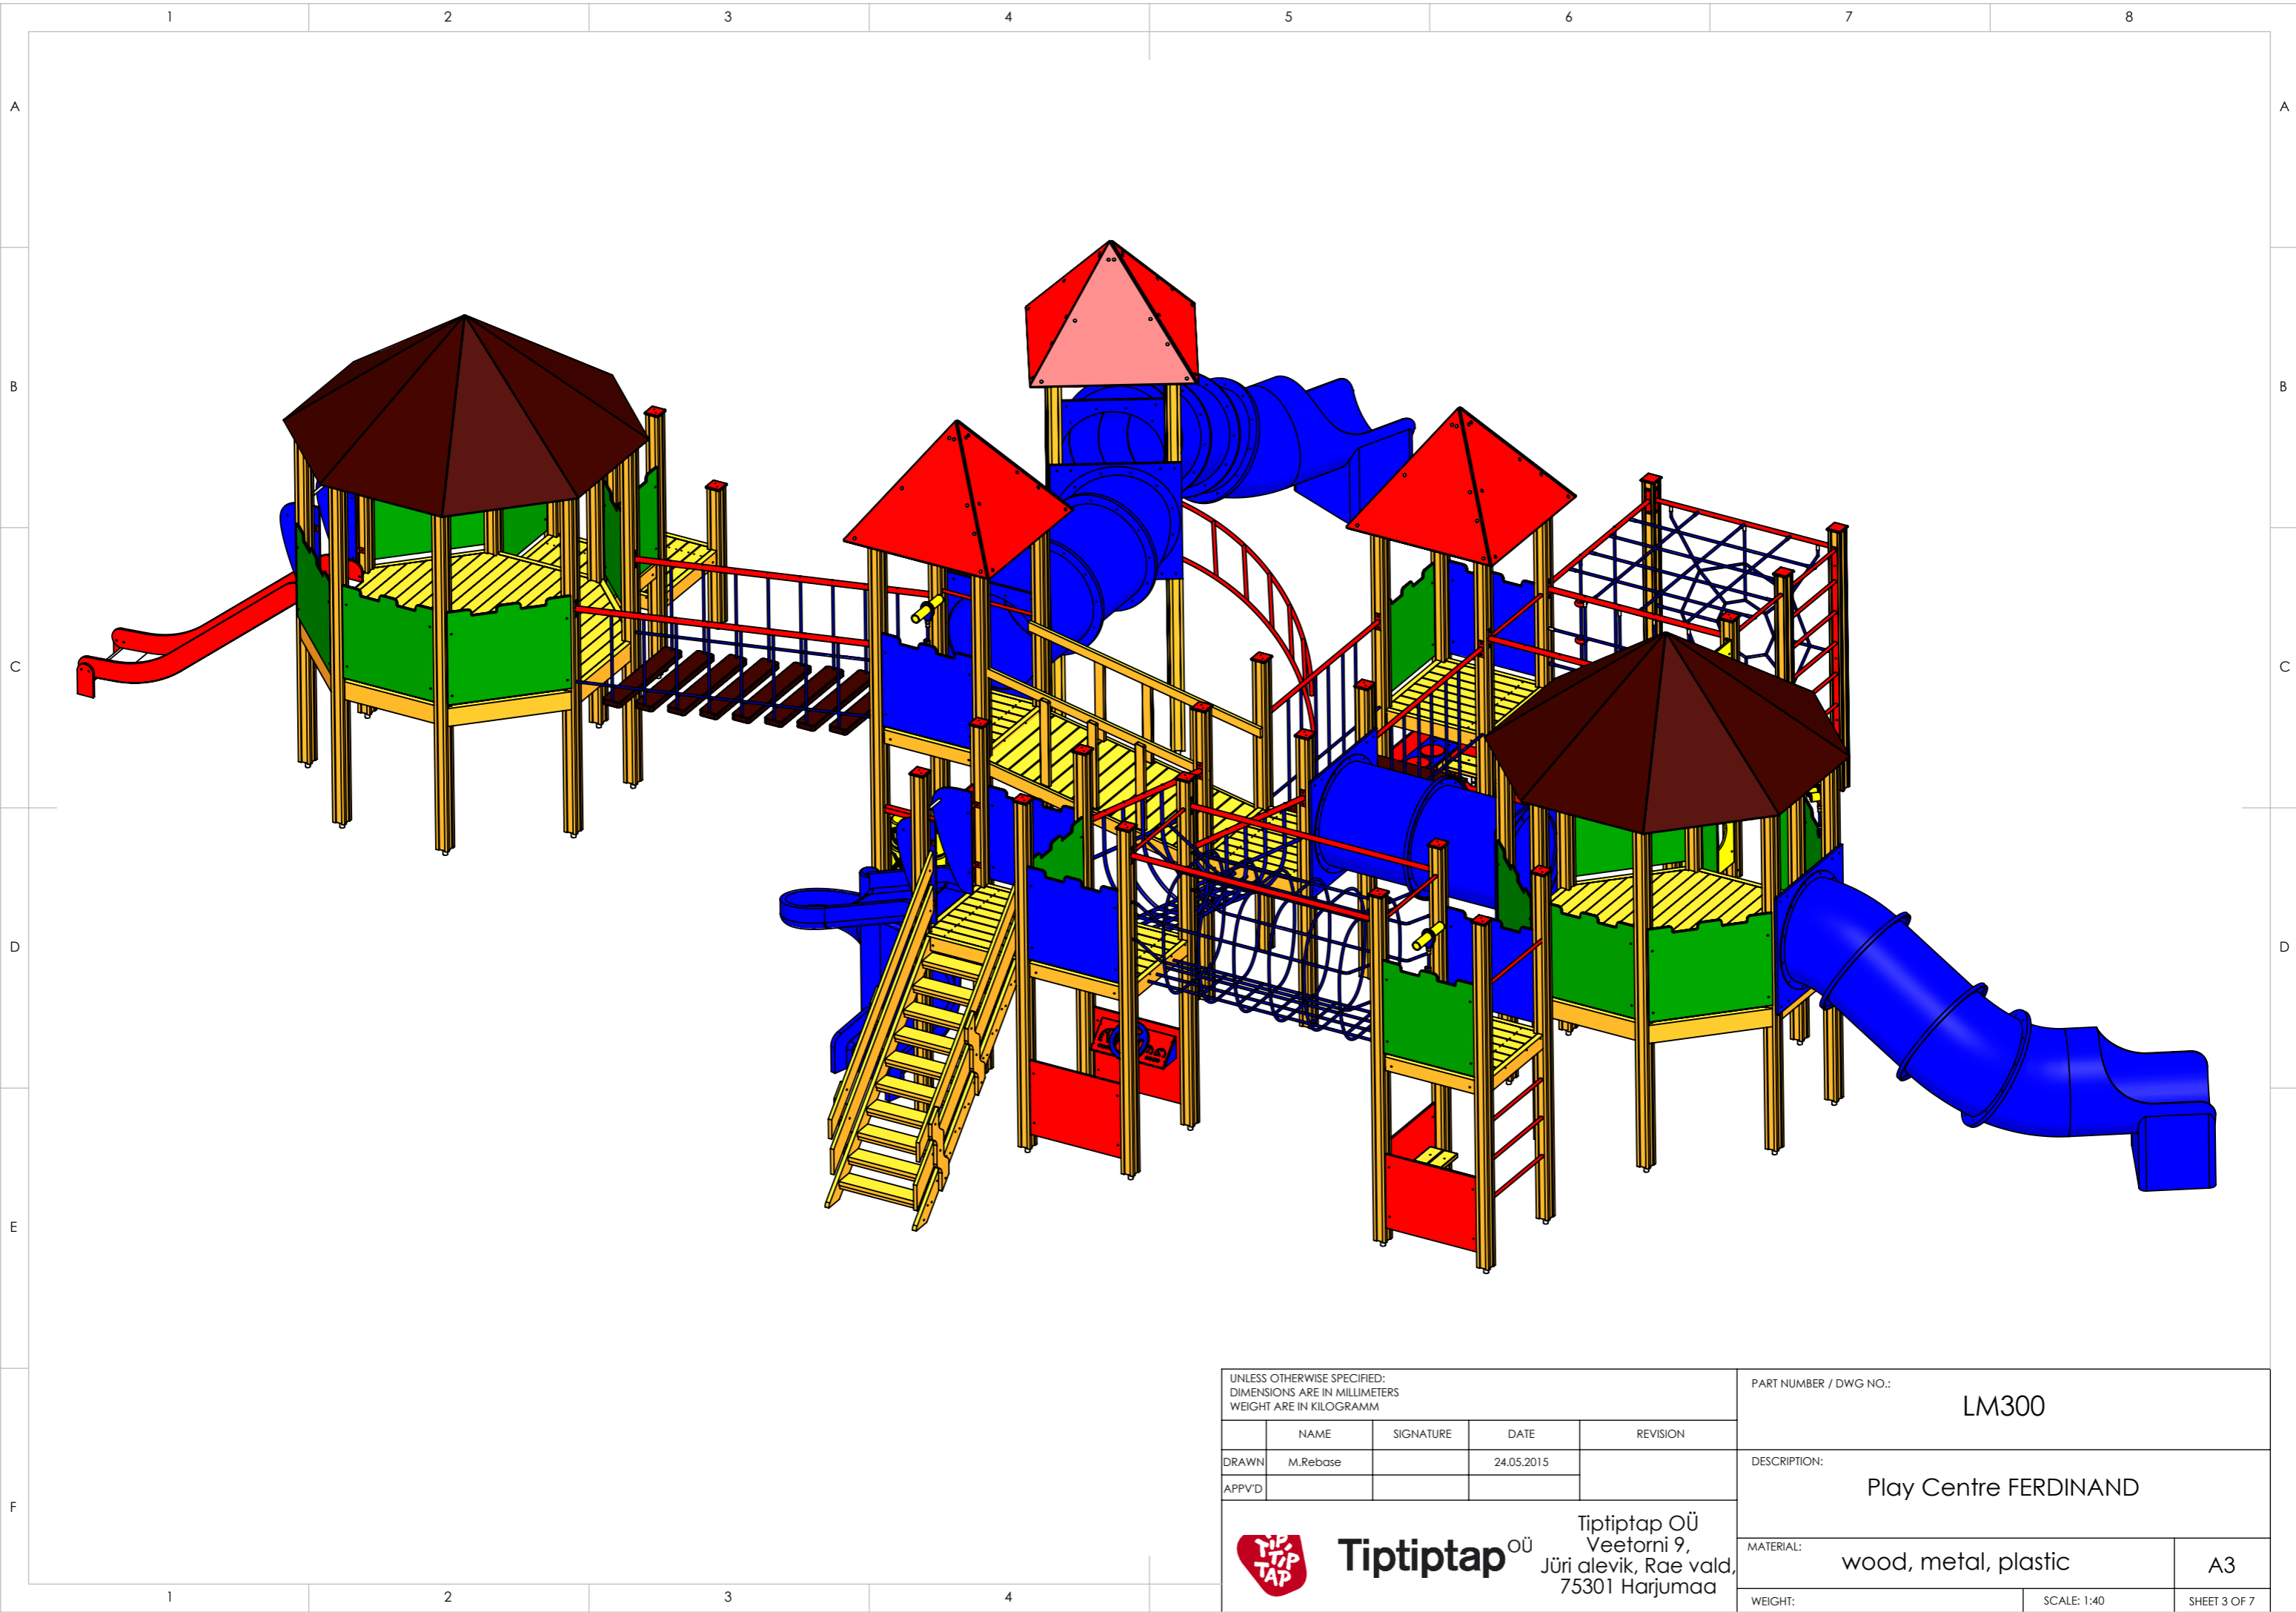

UNLESS OTHERWISE SPECIFIED: DIMENSIONS ARE IN MILLIMETERS WEIGHT ARE IN KILOGRAMM				PART NUMBER / DWG NO.:	
				LM300	
	NAME	SIGNATURE	DATE	REVISION	
DRAWN	M.Rebase		24.05.2015		
APPV'D					
				DESCRIPTION:	
				Play Centre FERDINAND	
				MATERIAL:	A3
				wood, metal, plastic	
				WEIGHT:	SHEET 3 OF 7
				SCALE: 1:40	

Tiptaptap OÜ

Tiptaptap OÜ
Veetorni 9,
Jüri alevik, Rae vald,
75301 Harjumaa