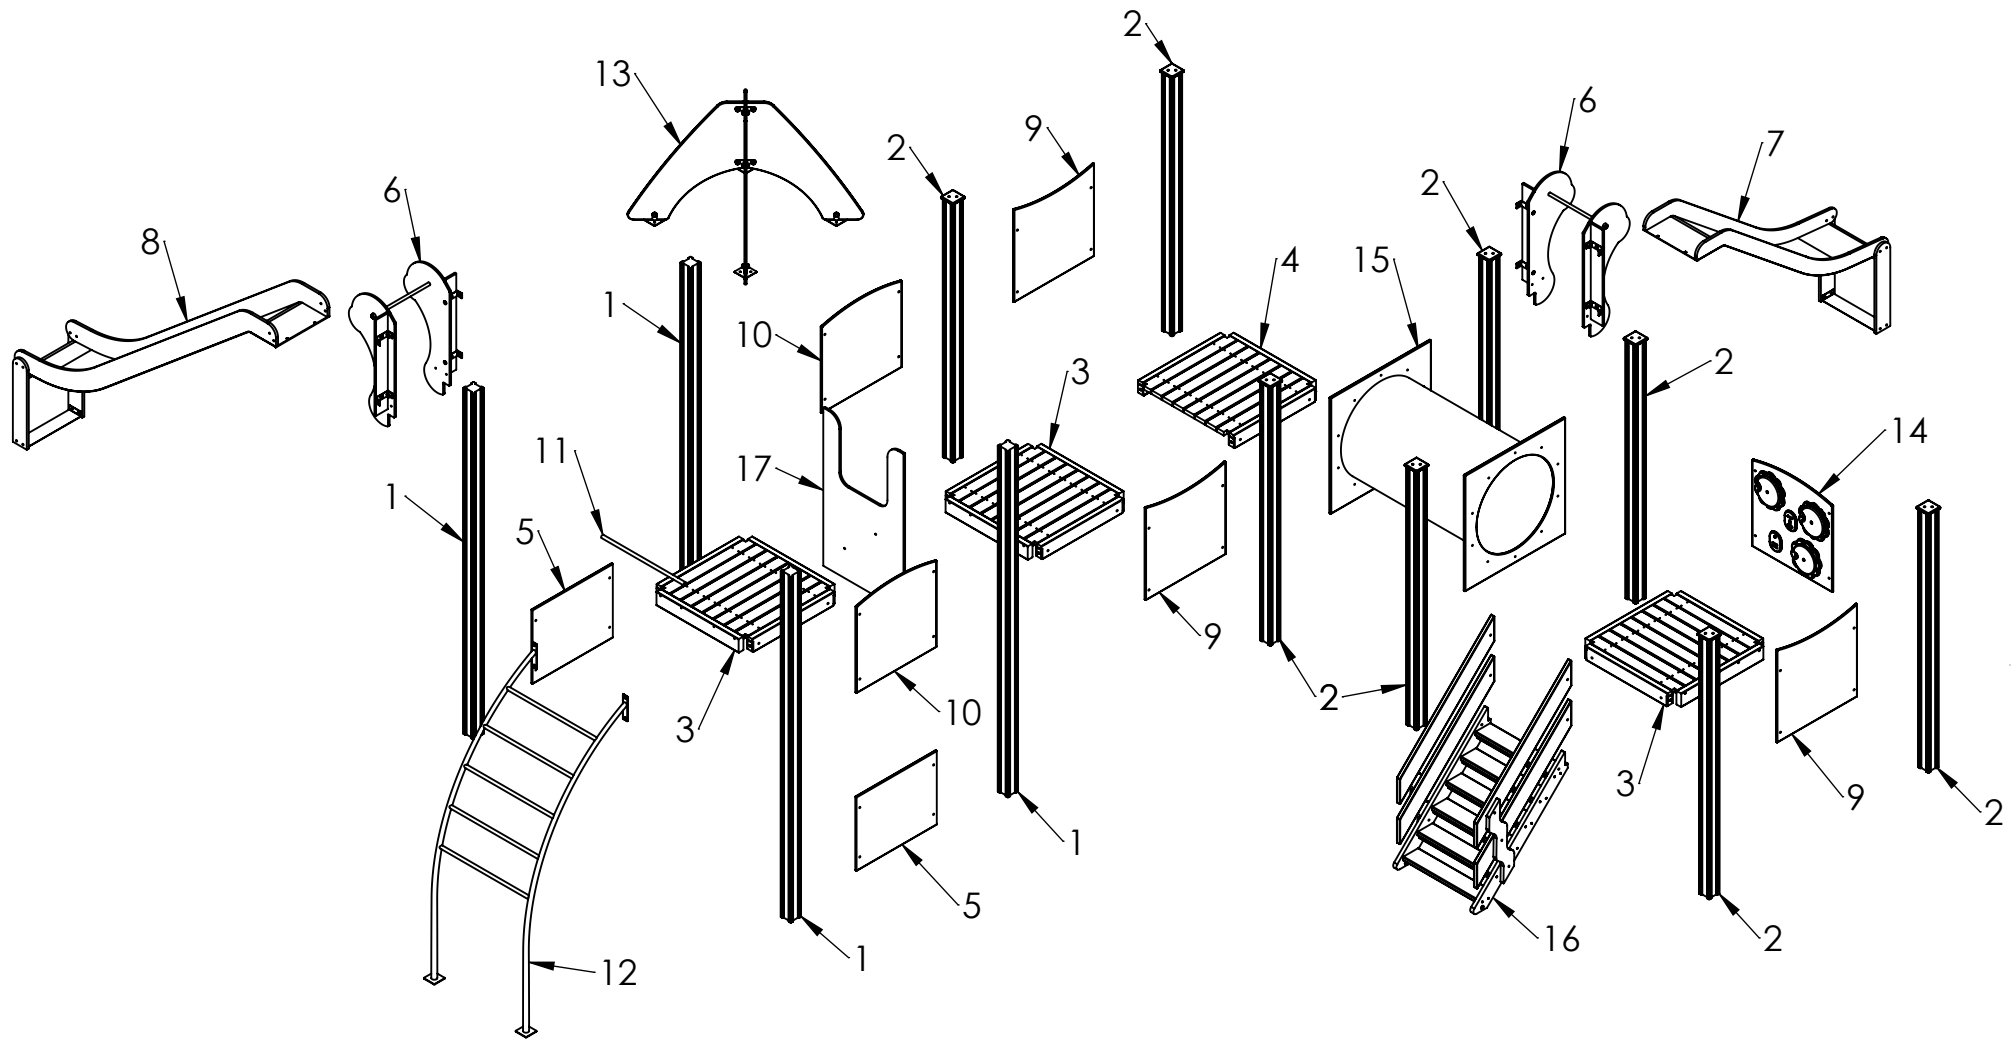

SHEET 5 OF 7

UNLESS OTHERWISE SPECIFIED:
 DIMENSIONS ARE IN MILLIMETERS
 WEIGHT ARE IN KILOGRAMM

PART NUMBER / DWG NO.:
LM222

	NAME	SIGNATURE	DATE	REVISION
DRAWN	M.Rebase		1.10.2013	
APPV'D				

DESCRIPTION:
Play Centre ISABEL

D	
E	

UNLESS OTHERWISE SPECIFIED: DIMENSIONS ARE IN MILLIMETERS WEIGHT ARE IN KILOGRAMM				PART NUMBER / DWG NO.:	
				LM222	
	NAME	SIGNATURE	DATE	REVISION	
DRAWN	M.Rebase		1.10.2013		
APPV'D					
				DESCRIPTION:	
				Play Centre ISABEL	
				MATERIAL:	
				wood, metal, plastic	A4
				WEIGHT:	
				SCALE: 1:50	SHEET 7 OF 7