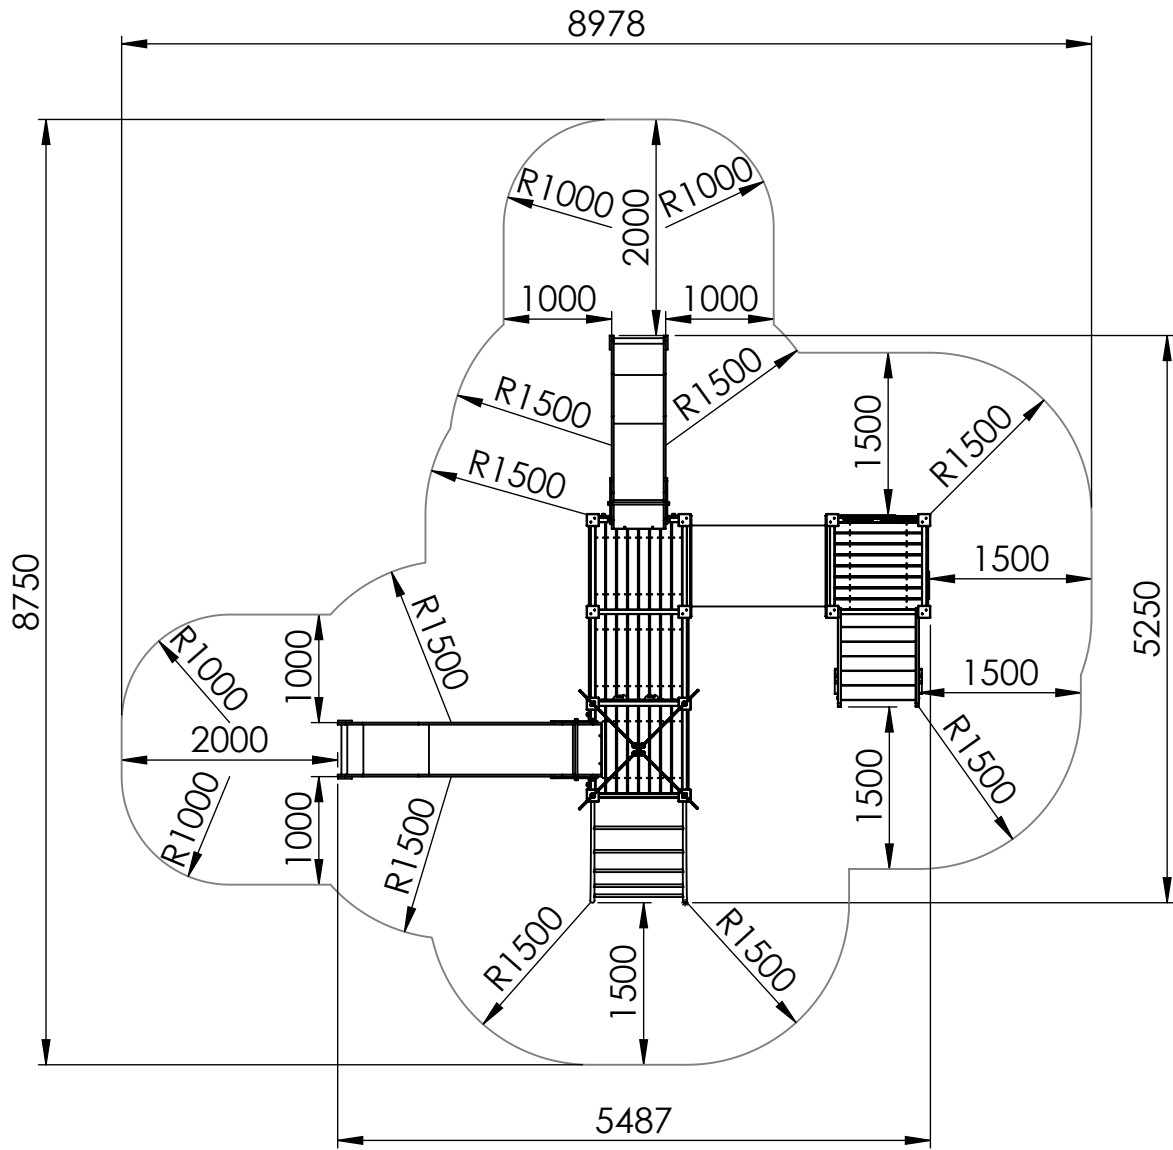

UNLESS OTHERWISE SPECIFIED:
DIMENSIONS ARE IN MILLIMETERS
WEIGHT ARE IN KILOGRAMM

PART NUMBER / DWG NO.:

LM222

	NAME	SIGNATURE	DATE	REVISION
DRAWN	M.Rebase		1.10.2013	
APPV'D				

DESCRIPTION:

Play Centre ISABEL

A

B

C

D

E

F

UNLESS OTHERWISE SPECIFIED: DIMENSIONS ARE IN MILLIMETERS WEIGHT ARE IN KILOGRAMM				
	NAME	SIGNATURE	DATE	REVISION
DRAWN	M.Rebase		1.10.2013	
APPV'D				

PART NUMBER / DWG NO.:	LM222
DESCRIPTION:	Play Centre ISABEL

Tiptaptap OÜ
 Veetorni 9,
 Jüri alevik, Rae vald,
 75301 Harjumaa

MATERIAL:	wood, metal, plastic	A4
WEIGHT:	SCALE: 1:40	SHEET 2 OF 7

safety area

UNLESS OTHERWISE SPECIFIED:
DIMENSIONS ARE IN MILLIMETERS
WEIGHT ARE IN KILOGRAMM

D	
E	

UNLESS OTHERWISE SPECIFIED: DIMENSIONS ARE IN MILLIMETERS WEIGHT ARE IN KILOGRAMM				PART NUMBER / DWG NO.:	
				LM222	
	NAME	SIGNATURE	DATE	REVISION	
DRAWN	M.Rebase		1.10.2013		
APPV'D					
				DESCRIPTION:	
				Play Centre ISABEL	
				MATERIAL:	
				wood, metal, plastic	A4
				WEIGHT:	
				SCALE: 1:50	SHEET 7 OF 7