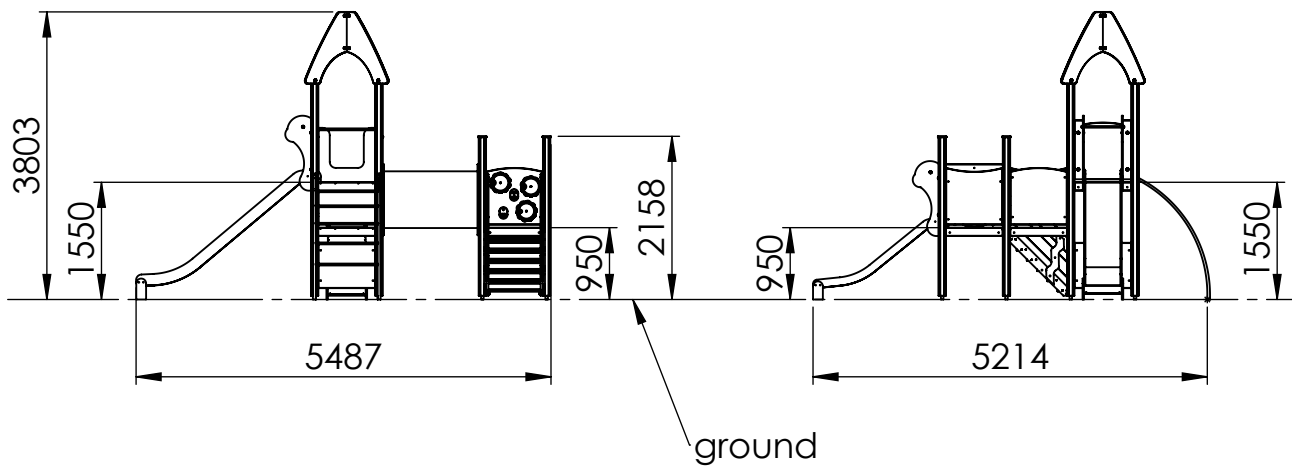

wood, metal, plastic

A4

WEIGHT:

SCALE: 1:70

SHEET 4 OF 7

A

B

C

D

E

F

UNLESS OTHERWISE SPECIFIED:
DIMENSIONS ARE IN MILLIMETERS
WEIGHT ARE IN KILOGRAMM

PART NUMBER / DWG NO.:

LM222

	NAME	SIGNATURE	DATE	REVISION
DRAWN	M.Rebase		1.10.2013	
APPV'D				

DESCRIPTION:

SHEET 5 OF 7

UNLESS OTHERWISE SPECIFIED:
 DIMENSIONS ARE IN MILLIMETERS
 WEIGHT ARE IN KILOGRAMM

PART NUMBER / DWG NO.:
LM222

	NAME	SIGNATURE	DATE	REVISION
DRAWN	M.Rebase		1.10.2013	
APPV'D				

DESCRIPTION:
Play Centre ISABEL

D	
E	

UNLESS OTHERWISE SPECIFIED: DIMENSIONS ARE IN MILLIMETERS WEIGHT ARE IN KILOGRAMM				PART NUMBER / DWG NO.:	
				LM222	
	NAME	SIGNATURE	DATE	REVISION	
DRAWN	M.Rebase		1.10.2013		
APPV'D					
				DESCRIPTION:	
				Play Centre ISABEL	
				MATERIAL:	
				wood, metal, plastic	A4
				WEIGHT:	
				SCALE: 1:50	SHEET 7 OF 7