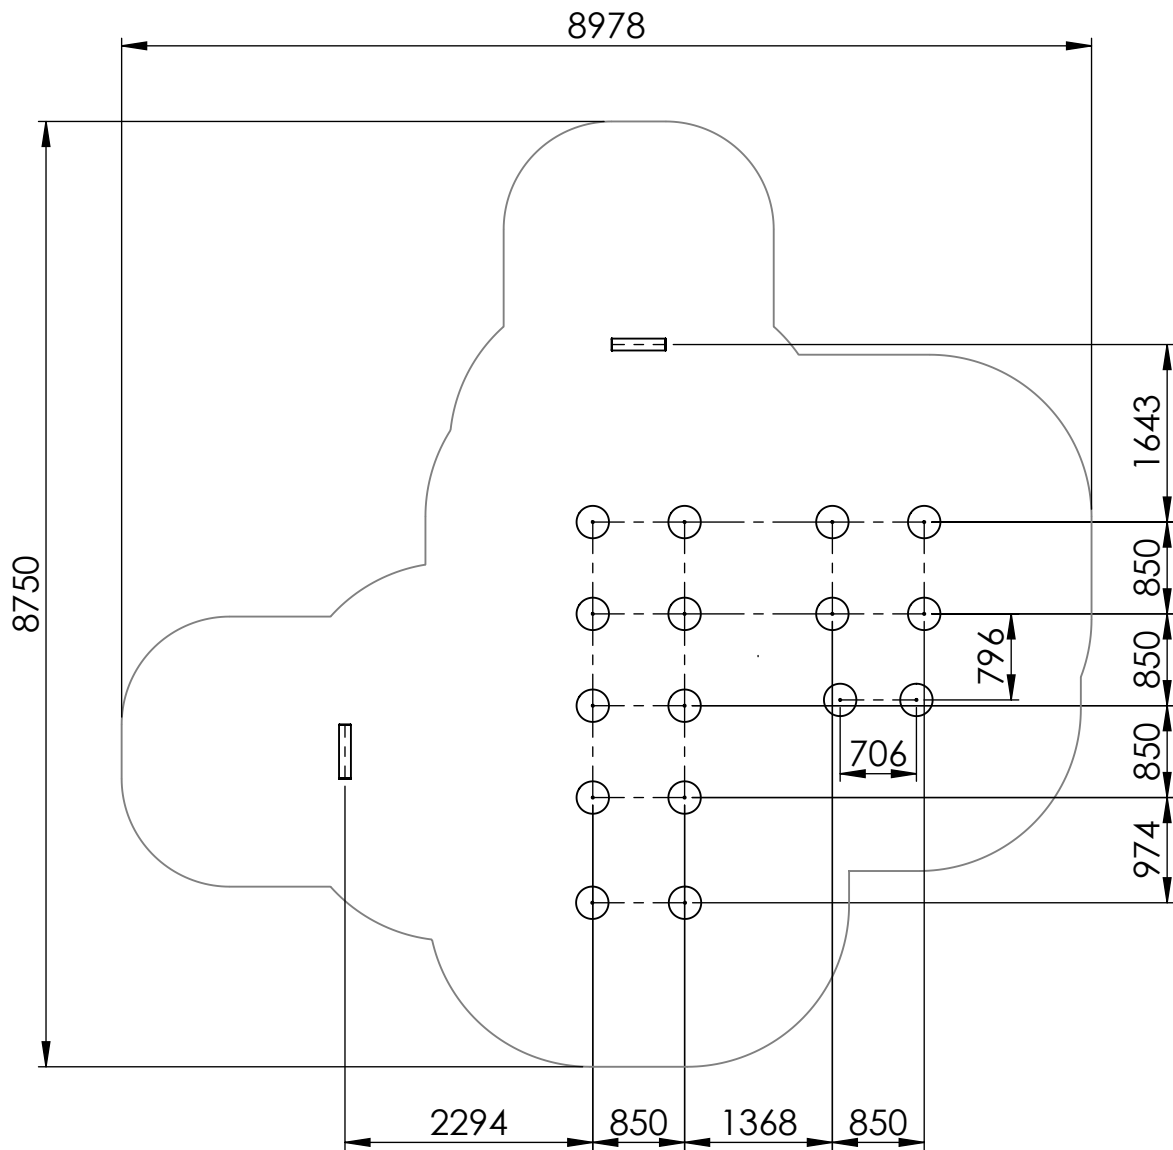

wood, metal, plastic

A4

WEIGHT:

SCALE: 1:70

SHEET 3 OF 7

foundation

depth of foundation 500mm

UNLESS OTHERWISE SPECIFIED:
DIMENSIONS ARE IN MILLIMETERS
WEIGHT ARE IN KILOGRAMM

D	
E	

UNLESS OTHERWISE SPECIFIED: DIMENSIONS ARE IN MILLIMETERS WEIGHT ARE IN KILOGRAMM				PART NUMBER / DWG NO.:	
				LM222	
	NAME	SIGNATURE	DATE	REVISION	
DRAWN	M.Rebase		1.10.2013		
APPV'D					
				DESCRIPTION:	
				Play Centre ISABEL	
				MATERIAL:	
				wood, metal, plastic	A4
				WEIGHT:	
				SCALE: 1:50	SHEET 7 OF 7