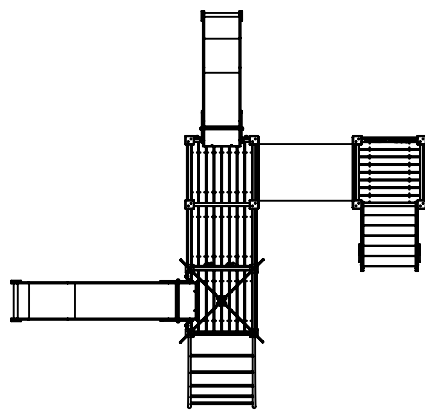

wood, metal, plastic

A4

WEIGHT:

SCALE: 1:70

SHEET 4 OF 7

A

B

C

D

E

F

UNLESS OTHERWISE SPECIFIED:
DIMENSIONS ARE IN MILLIMETERS
WEIGHT ARE IN KILOGRAMM

PART NUMBER / DWG NO.:

LM222

	NAME	SIGNATURE	DATE	REVISION
DRAWN	M.Rebase		1.10.2013	
APPV'D				

DESCRIPTION: