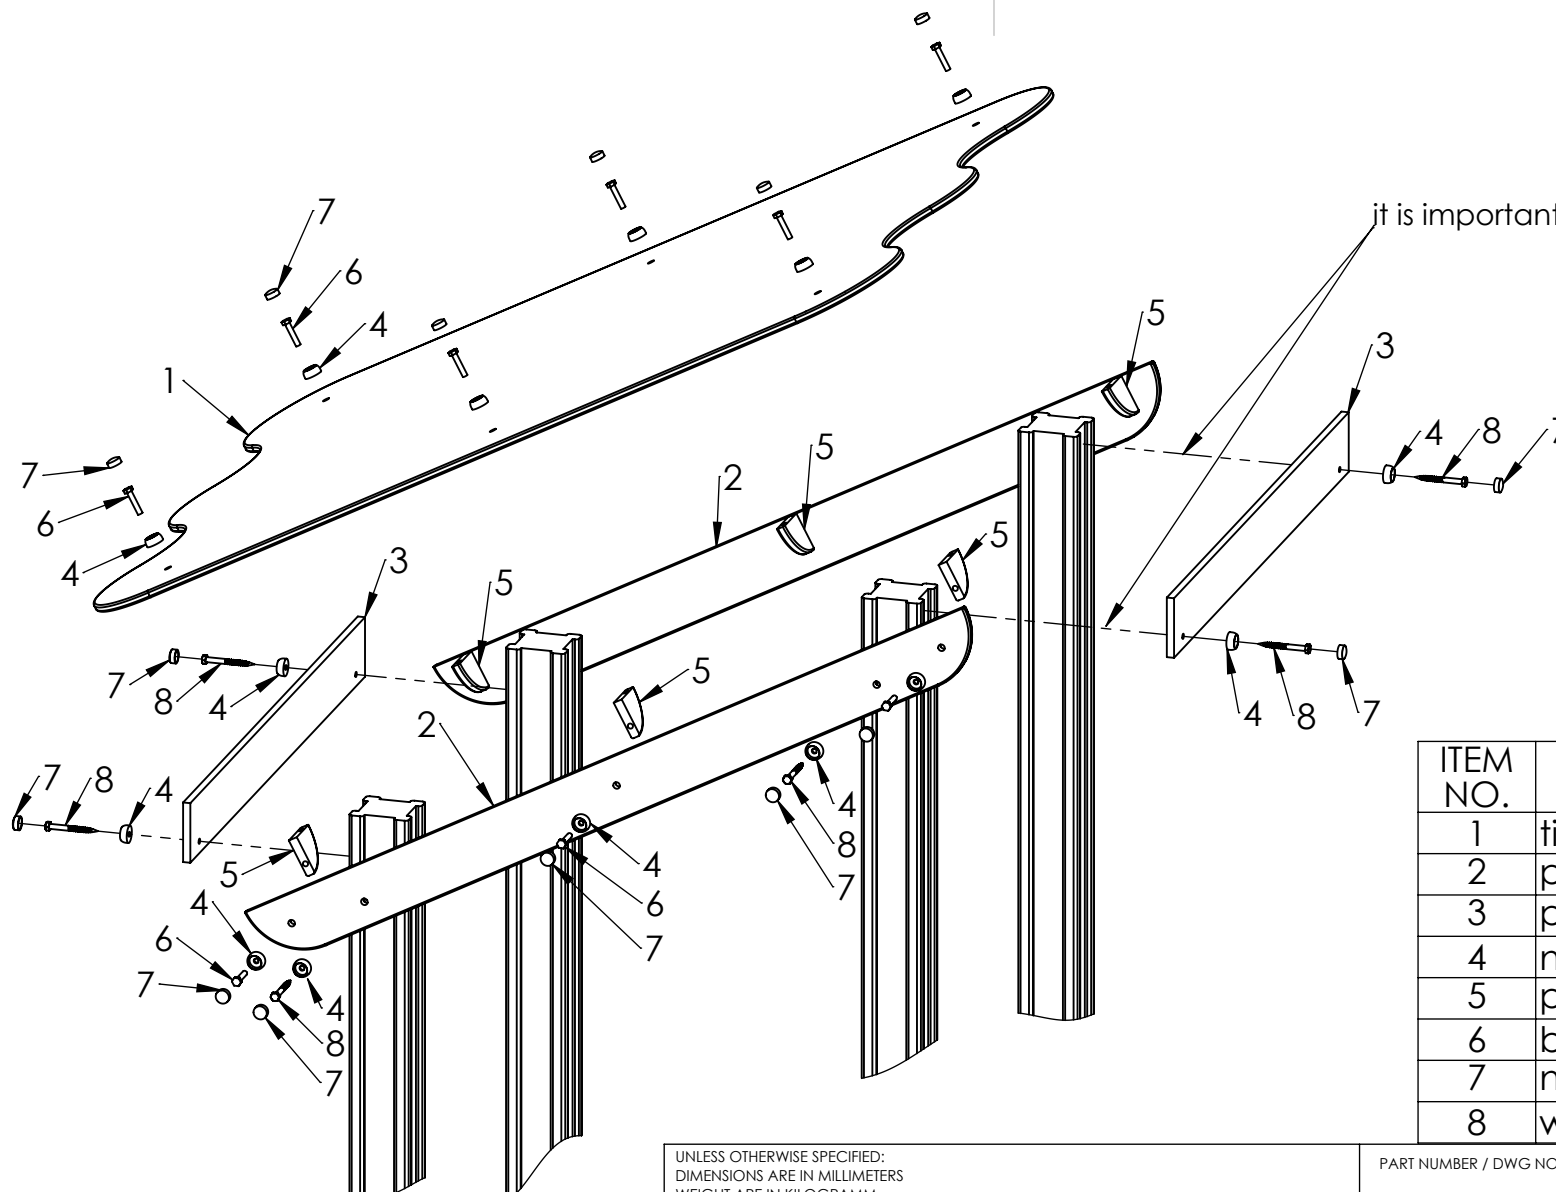

it is important to drill holes (D=5mm) to post.

ITEM NO.	PART NUMBER
1	tilted roof
2	panel 100x1350
3	panel 100x948
4	nut cover M8
5	plastic corner 90°
6	bolt DIN933 M8x40
7	nut cover cap M8
8	wood screw DIN571 8x80