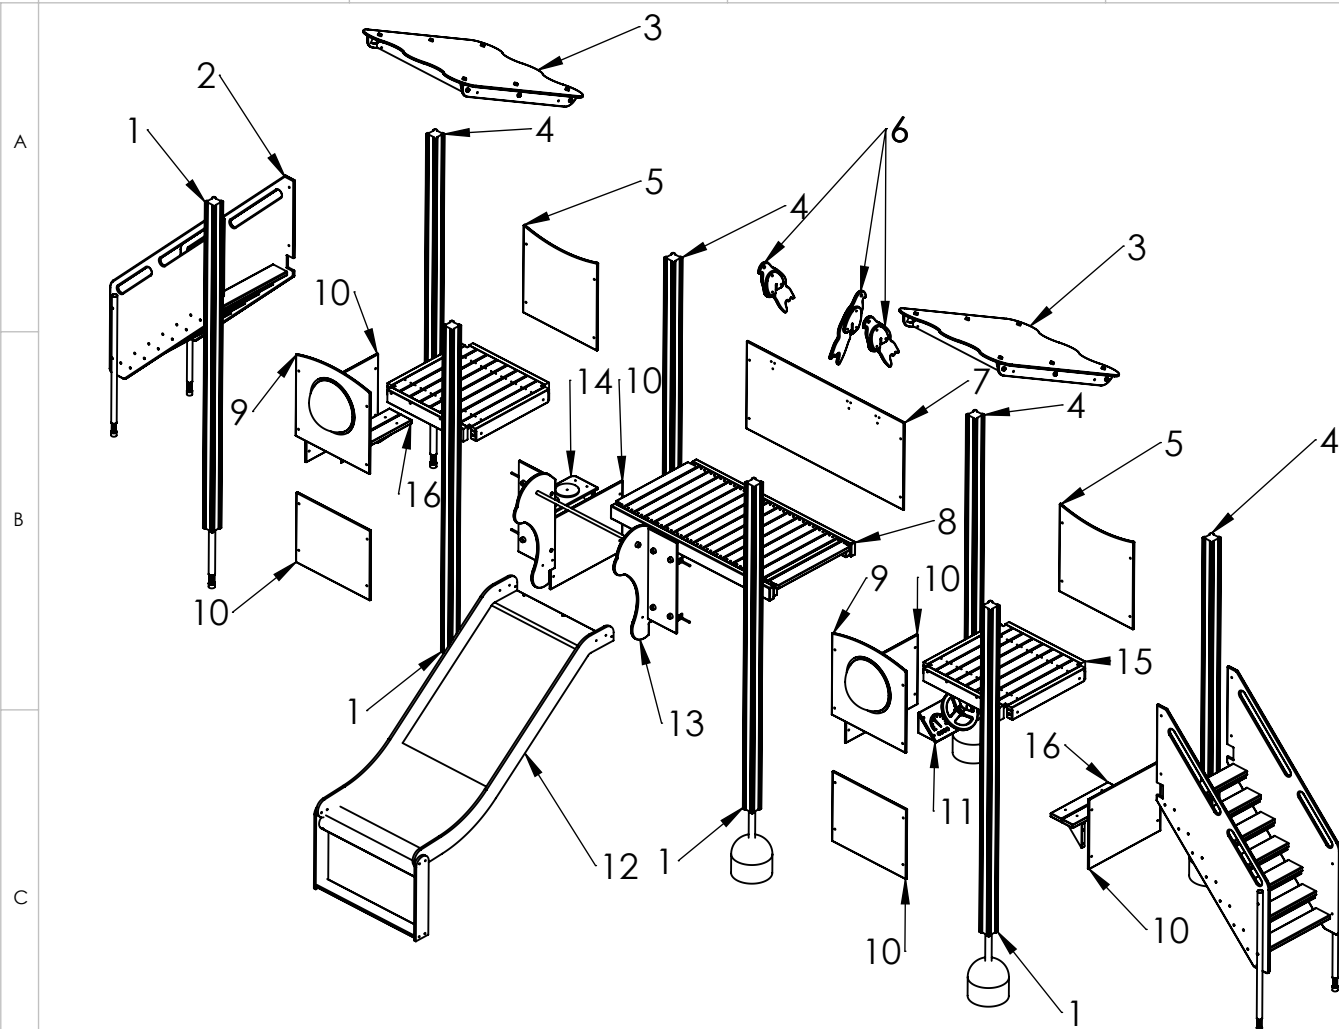

PART NUMBER / DWG NO.:		LM209 MF	
DESCRIPTION:		play centre OLIVER	
MATERIAL:	wood, metal, plastic	A4	
WEIGHT:		SCALE: 1:50	SHEET 4 OF 17

ITEM NO.	PART NUMBER	DESCRIPTION	QTY.
1	post 98x98x2800	painted aluminium	4
2	stairs h_1200	HDPE plastic, laminated wood	2
3	tilted roof	HDPE plastic	2
4	post 98x98x2350	painted aluminium	4
5	panel 750x750	HDPE plastic	2
6	bird	HDPE plastic	3
7	panel 750x1590	HDPE plastic	1
8	long platform	laminated wood	1
9	illuminator panel	HDPE plastic	2
10	panel 750x600	HDPE plastic	6
11	playcorner speedo	HDPE plastic	1
12	slide h_1200	HDPE plastic, stainless steel	1
13	slide safety block	HDPE plastic	2
14	playcorner kitchen	HDPE plastic	1
15	platform	laminated wood	2
16	playcorner bench	HDPE plastic	4