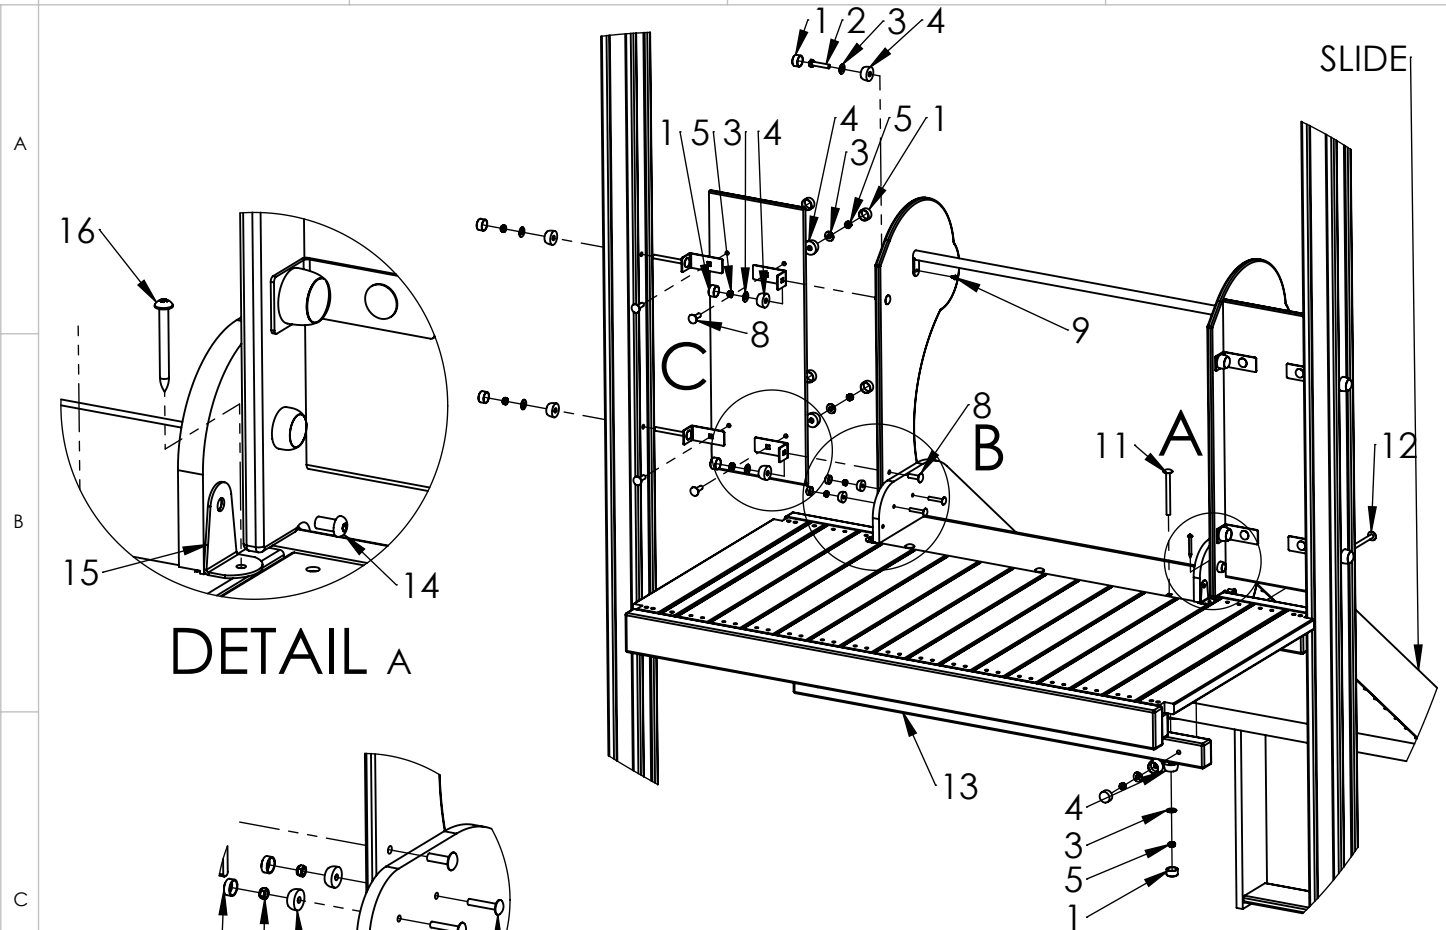

ITEM NO.	PART NUMBER
1	bolt DIN7380 M8x40
2	bird
3	panel 750x1590

UNLESS OTHERWISE SPECIFIED:  
DIMENSIONS ARE IN MILLIMETERS  
WEIGHT ARE IN KILOGRAMM

PART NUMBER / DWG NO.:

LM209 MF

	NAME	SIGNATURE	DATE	REVISION
DRAWN	R.Komp		12.04.2018	
APPV'D				

SCALE: 1:10

SHEET 11 OF 17

DETAIL A

DETAIL B

DETAIL C

ITEM NO.	PART NUMBER
1	nut cover cap M12
2	bolt DIN933 M10x50
3	washer DIN9054 M10
4	nut cover M12
5	nut DIN985 M10
6	slide side panel fixing 40x100
7	bolt DIN603 M10x100
8	bolt DIN603 M10x35
9	wood screw 4,8x13
10	guardrail
11	bolt DIN603 M10x120
12	bolt DIN603 M10x150
13	slide fixture beam
14	metal screw DIN 7380 M8x16
15	corner 58x30
16	screw DIN7996 6x60
17	nut cover cap M8
18	nut DIN985 M10
19	nut cover M8
20	bolt DIN603 M8x45