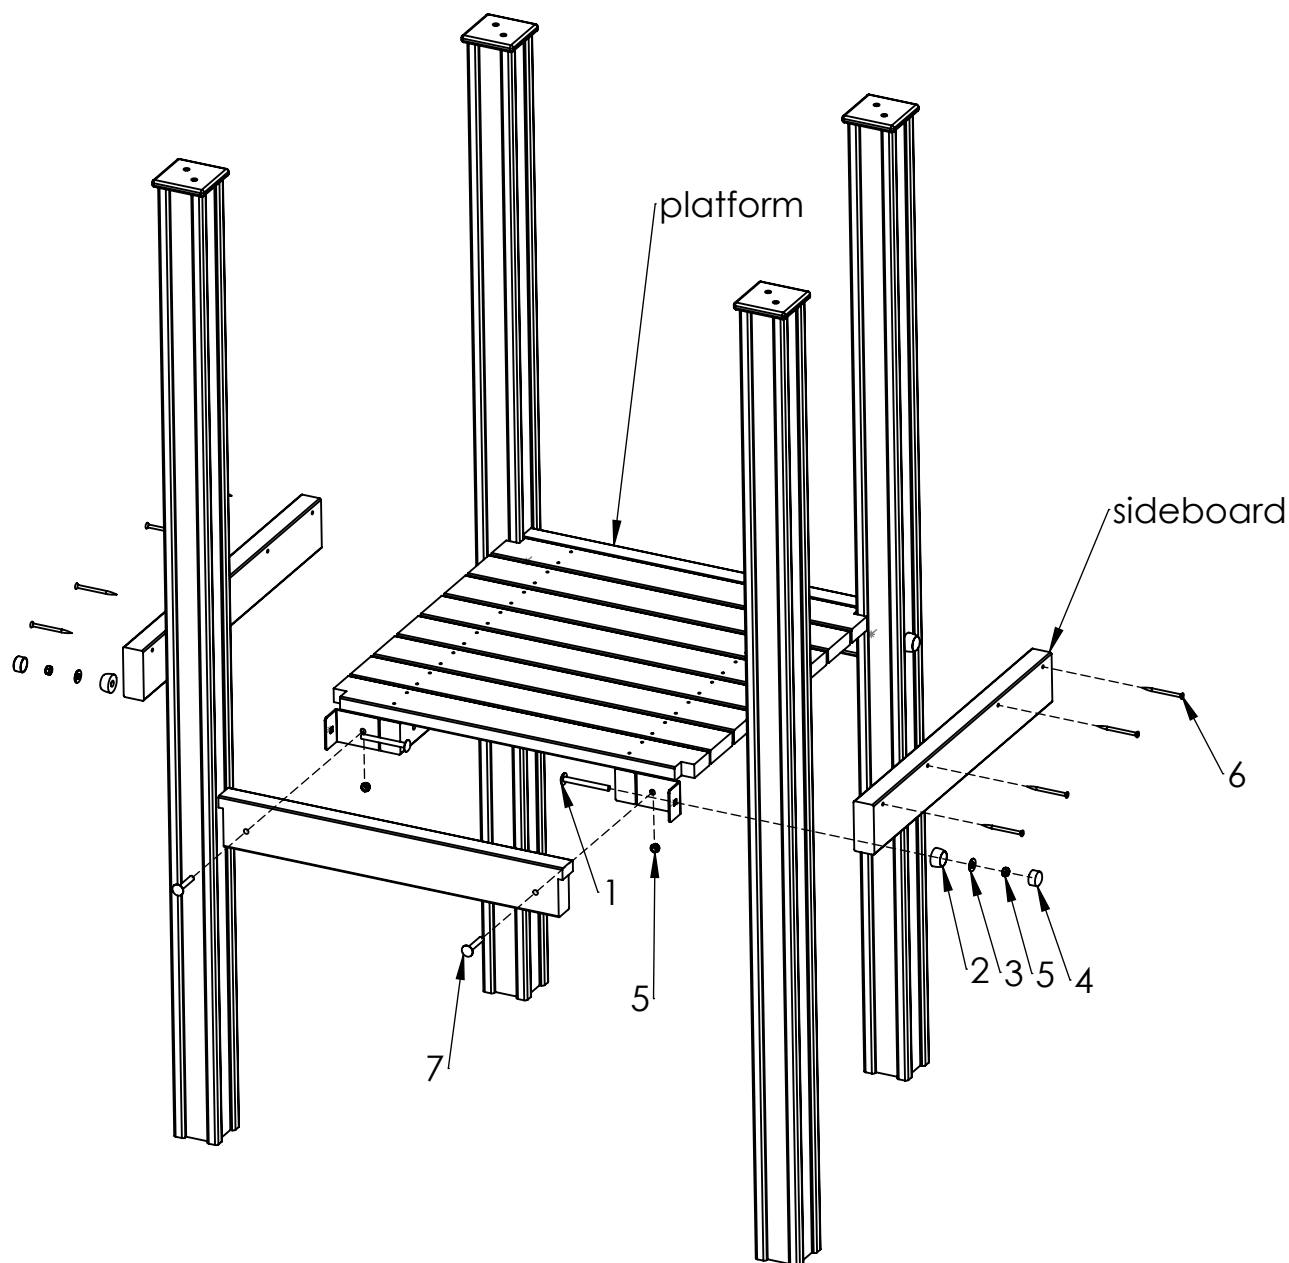

C

D

E

F

ITEM NO.	PART NUMBER
1	bolt DIN603 M10x100
2	nut cover M12
3	washer DIN9054 M10
4	nut cover cap M12
5	nut DIN985 M10
6	woodscrew 6 x 90
7	bolt DIN603 M10x60

UNLESS OTHERWISE SPECIFIED:  
DIMENSIONS ARE IN MILLIMETERS  
WEIGHT ARE IN KILOGRAMM