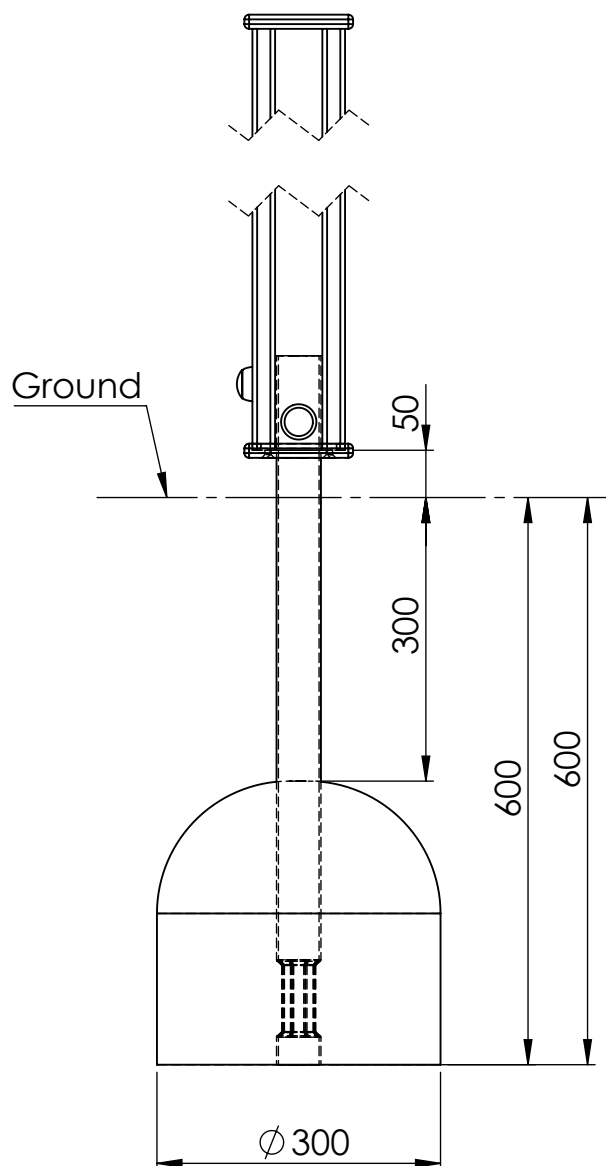

A

B

C

D

E

F

ITEM NO.	PART NUMBER
1	metal ground fixing L_750
2	bolt DIN603 M10x100
3	nut cover M12
4	washer DIN9054 M10
5	nut DIN985 M10
6	nut cover cap M12
7	woodscrew 6x60

UNLESS OTHERWISE SPECIFIED:  
DIMENSIONS ARE IN MILLIMETERS  
WEIGHT ARE IN KILOGRAMM

C

D

E

F

ITEM NO.	PART NUMBER
1	bolt DIN603 M10x100
2	nut cover M12
3	washer DIN9054 M10
4	nut cover cap M12
5	nut DIN985 M10
6	woodscrew 6 x 90
7	bolt DIN603 M10x60

UNLESS OTHERWISE SPECIFIED:  
DIMENSIONS ARE IN MILLIMETERS  
WEIGHT ARE IN KILOGRAMM