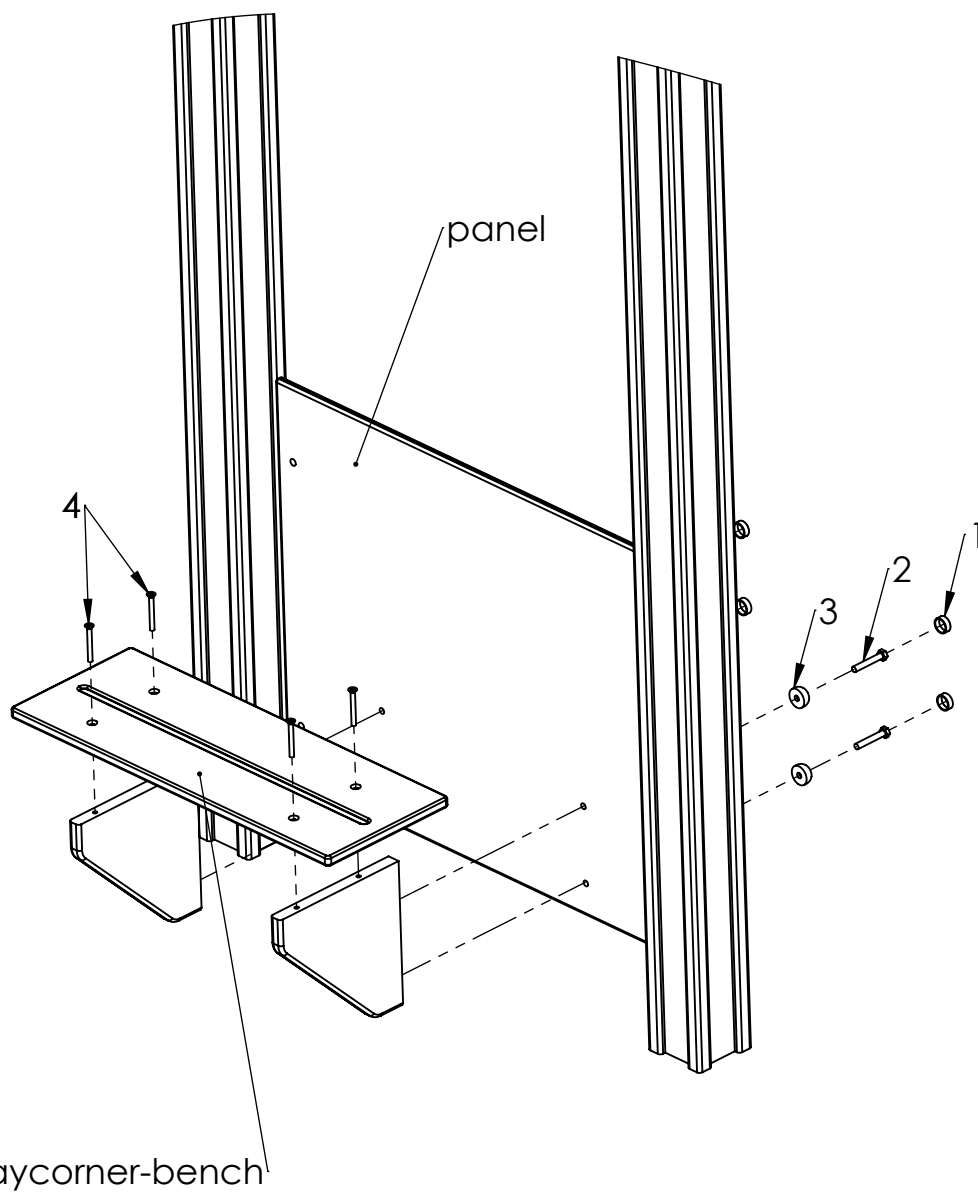

A

B

C

D

E

F

ITEM NO.	PART NUMBER
1	nut cover cap M8
2	bolt DIN933 M8x50
3	nut cover M8
4	DIN7991 M6x50

UNLESS OTHERWISE SPECIFIED:  
DIMENSIONS ARE IN MILLIMETERS  
WEIGHT ARE IN KILOGRAMM