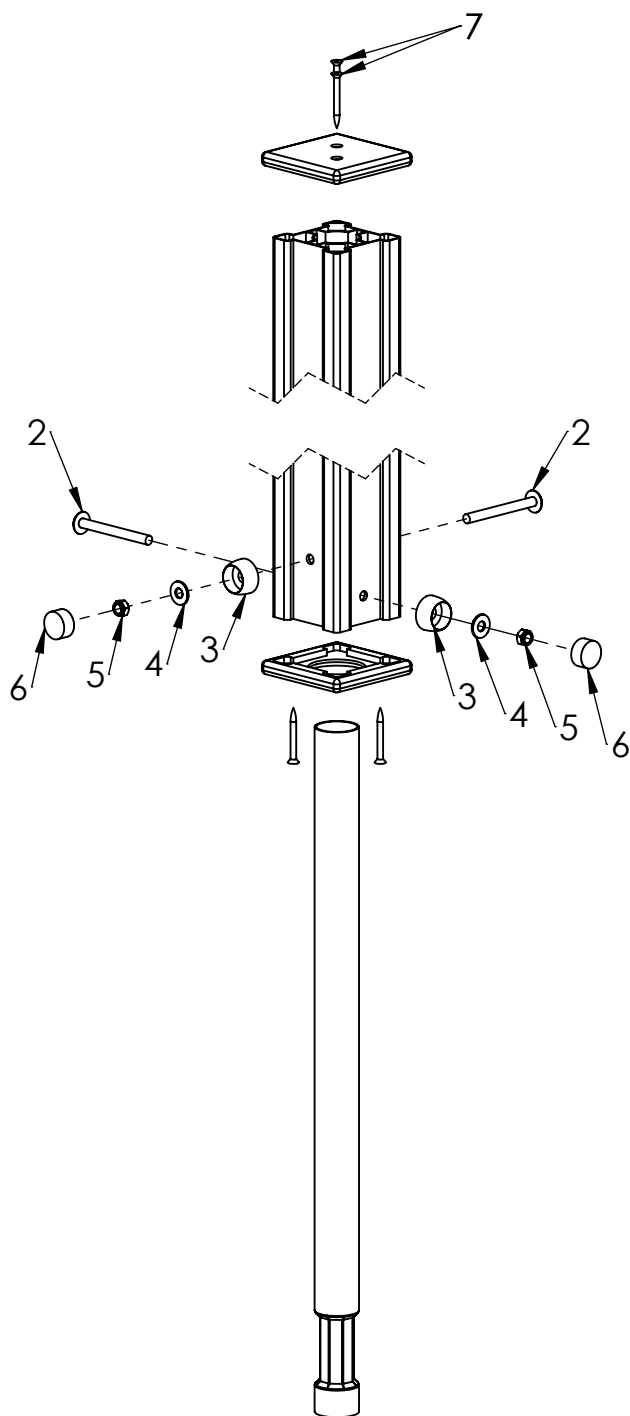

A

B

C

D

E

F

ITEM NO.	PART NUMBER
1	metal ground fixing L_750
2	bolt DIN603 M10x100
3	nut cover M12
4	washer DIN9054 M10
5	nut DIN985 M10
6	nut cover cap M12
7	woodscrew 6x60

UNLESS OTHERWISE SPECIFIED:  
DIMENSIONS ARE IN MILLIMETERS  
WEIGHT ARE IN KILOGRAMM

C

D

E

F

ITEM NO.	PART NUMBER
1	bolt DIN603 M10x100
2	nut cover M12
3	washer DIN9054 M10
4	nut cover cap M12
5	nut DIN985 M10
6	woodscrew 6 x 90
7	bolt DIN603 M10x60

UNLESS OTHERWISE SPECIFIED:  
DIMENSIONS ARE IN MILLIMETERS  
WEIGHT ARE IN KILOGRAMM