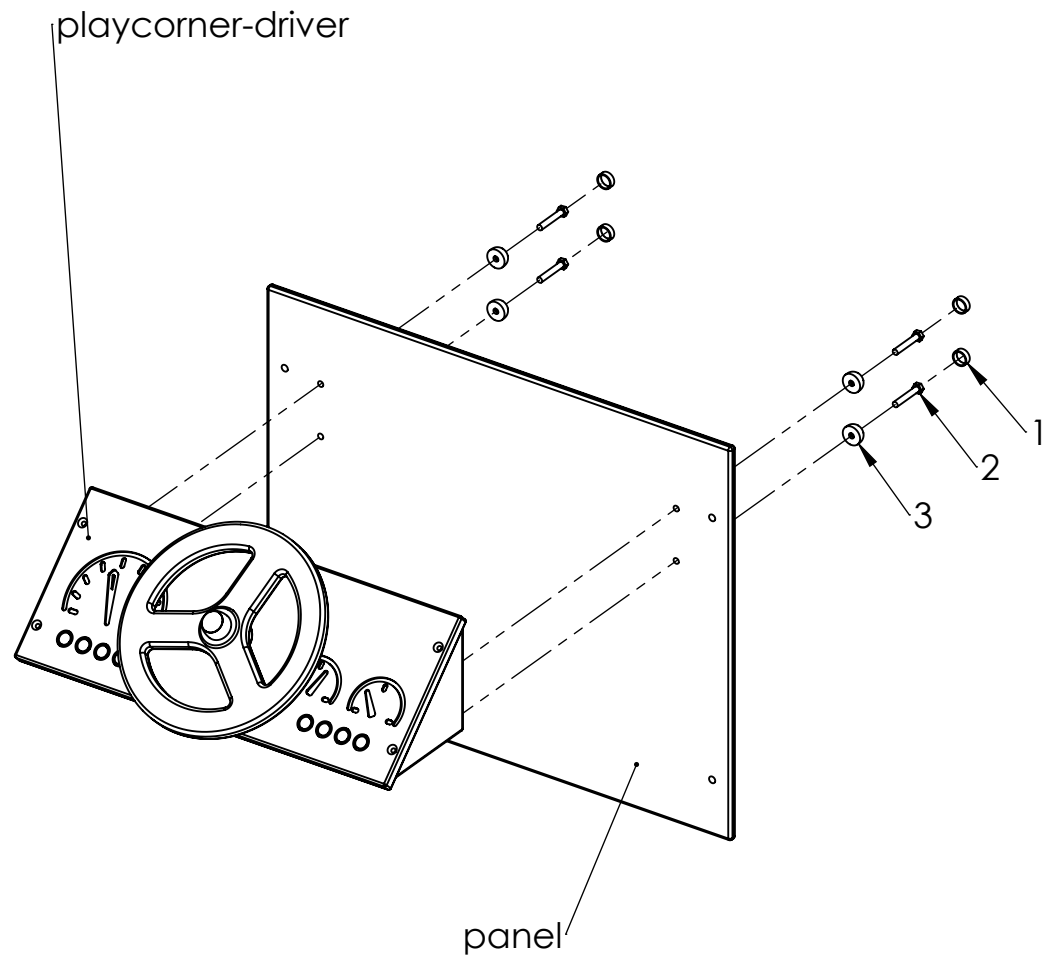

ITEM NO.	PART NUMBER
1	nut cover cap M8
2	bolt DIN933 M8x50
3	nut cover M8

UNLESS OTHERWISE SPECIFIED:
DIMENSIONS ARE IN MILLIMETERS
WEIGHT ARE IN KILOGRAMM

	NAME	SIGNATURE	DATE	REVISION
DRAWN	R.Komp			
APPV'D				

PART NUMBER / DWG NO.:
LM209 MF

DESCRIPTION:
play centre OLIVER
connecting playcorner-driver to panel

Tiptaptap OÜ

Tiptaptap OÜ
Veetorni 9,
Jüri alevik, Rae vald,
75301 Harjumaa

MATERIAL: wood, metal, plastic

A4

WEIGHT: SCALE: 1:10 SHEET 17 OF 17