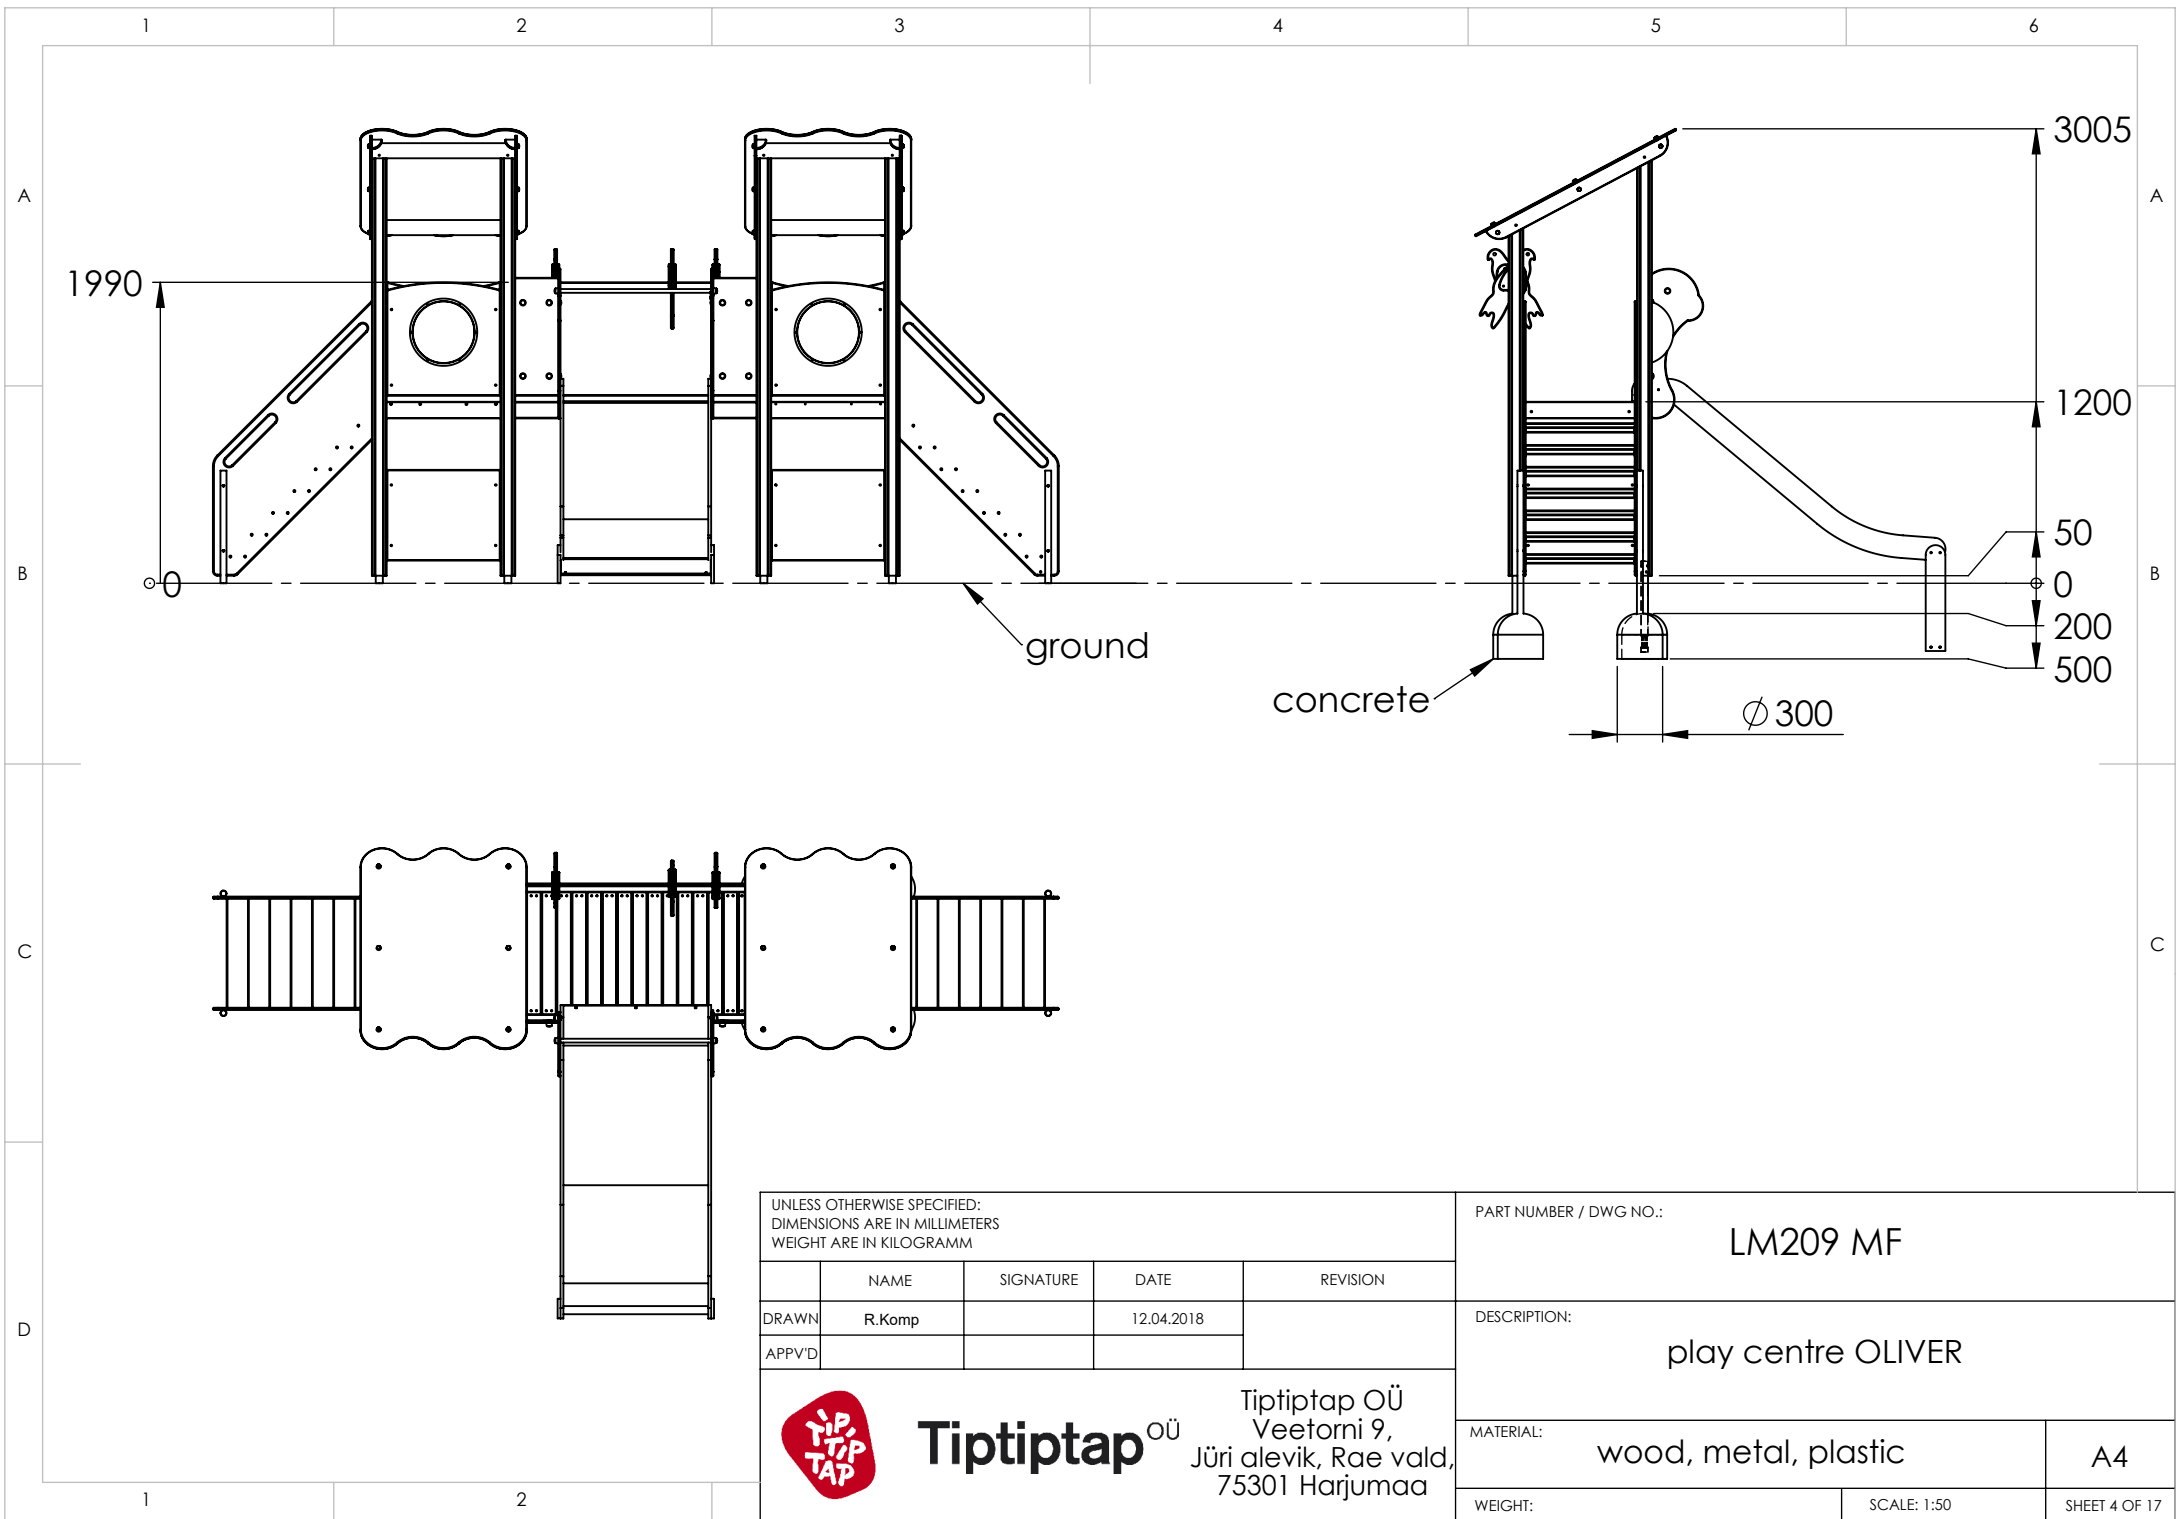

UNLESS OTHERWISE SPECIFIED:
DIMENSIONS ARE IN MILLIMETERS
WEIGHT ARE IN KILOGRAMM

	NAME	SIGNATURE	DATE	REVISION
DRAWN	R.Komp		12.04.2018	
APPV'D				

Tiptaptap OÜ
Tiptaptap OÜ
Veetorni 9,
Jüri alevik, Rae vald,
75301 Harjumaa

PART NUMBER / DWG NO.:		LM209 MF	
DESCRIPTION:		play centre OLIVER	
MATERIAL:	wood, metal, plastic	A4	
WEIGHT:		SCALE: 1:50	SHEET 4 OF 17