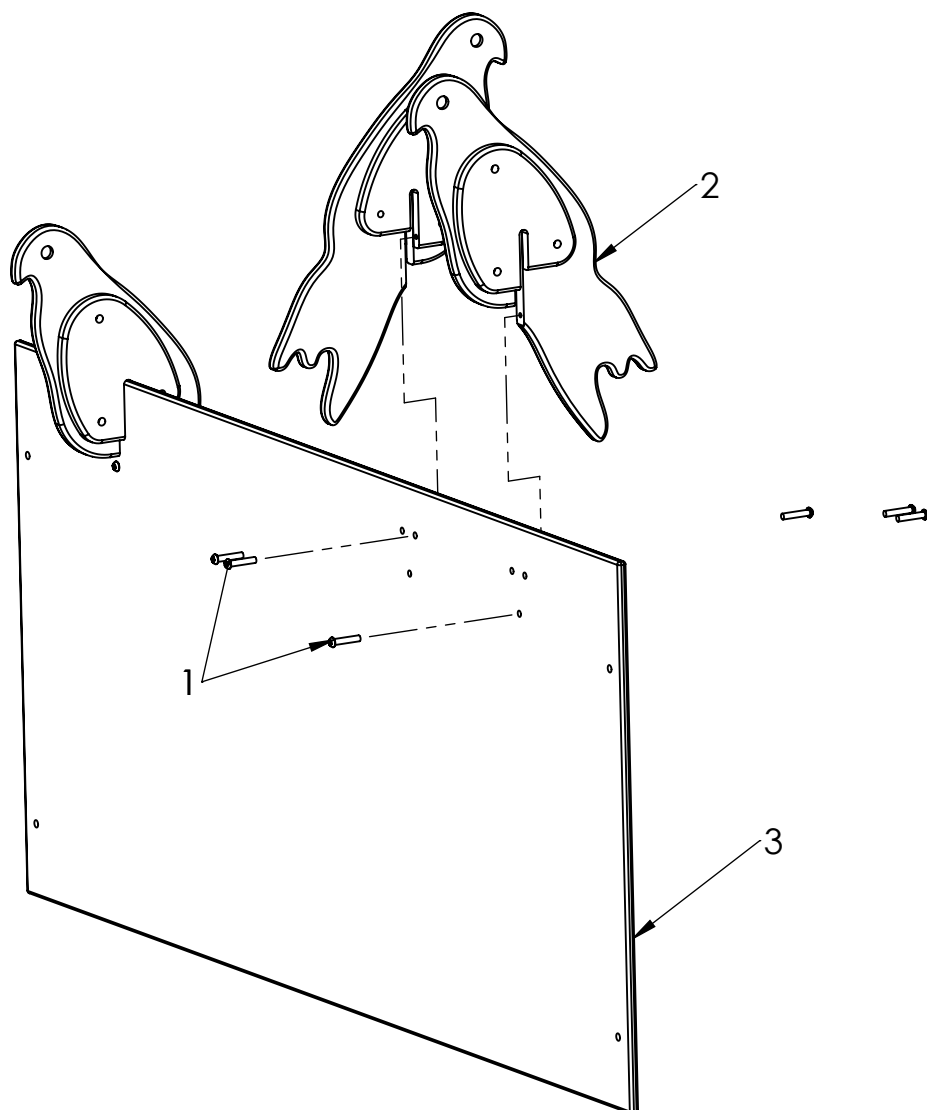

ITEM NO.	PART NUMBER
1	bolt DIN7380 M8x40
2	bird
3	panel 750x1590

UNLESS OTHERWISE SPECIFIED:  
DIMENSIONS ARE IN MILLIMETERS  
WEIGHT ARE IN KILOGRAMM

PART NUMBER / DWG NO.:

LM209 MF

	NAME	SIGNATURE	DATE	REVISION
DRAWN	R.Komp		12.04.2018	
APPV'D				