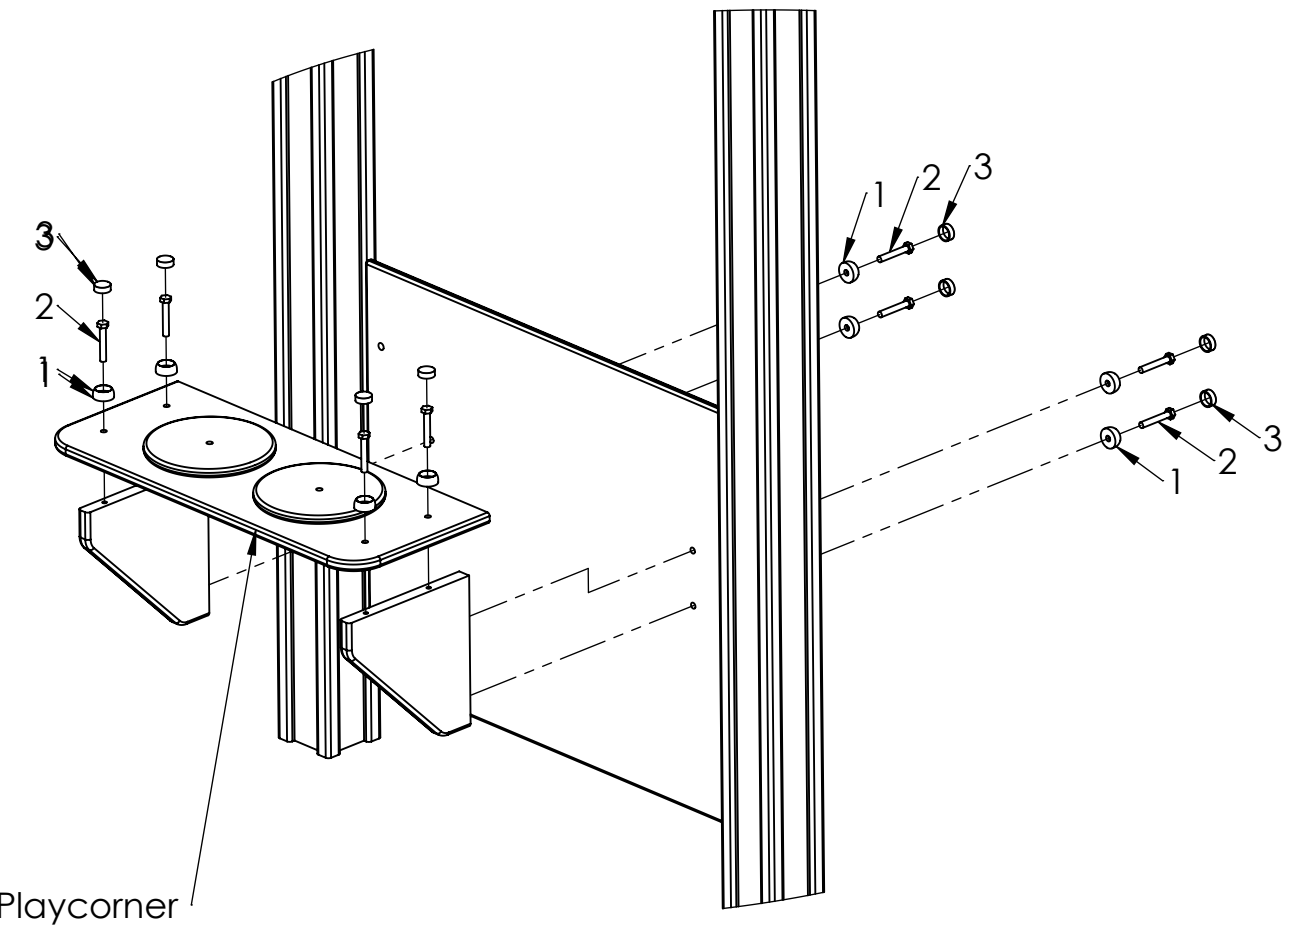

WEIGHT:

SCALE: 1:10

SHEET 15 OF 17

**Tiptaptap** OÜ

Tiptaptap OÜ  
Veetorni 9,  
Jüri alevik, Rae vald,  
75301 Harjumaa

ITEM NO.	PART NUMBER
1	nut cover M8
2	bolt DIN933 M8x50
3	nut cover cap M8

UNLESS OTHERWISE SPECIFIED:  
DIMENSIONS ARE IN MILLIMETERS  
WEIGHT ARE IN KILOGRAMM