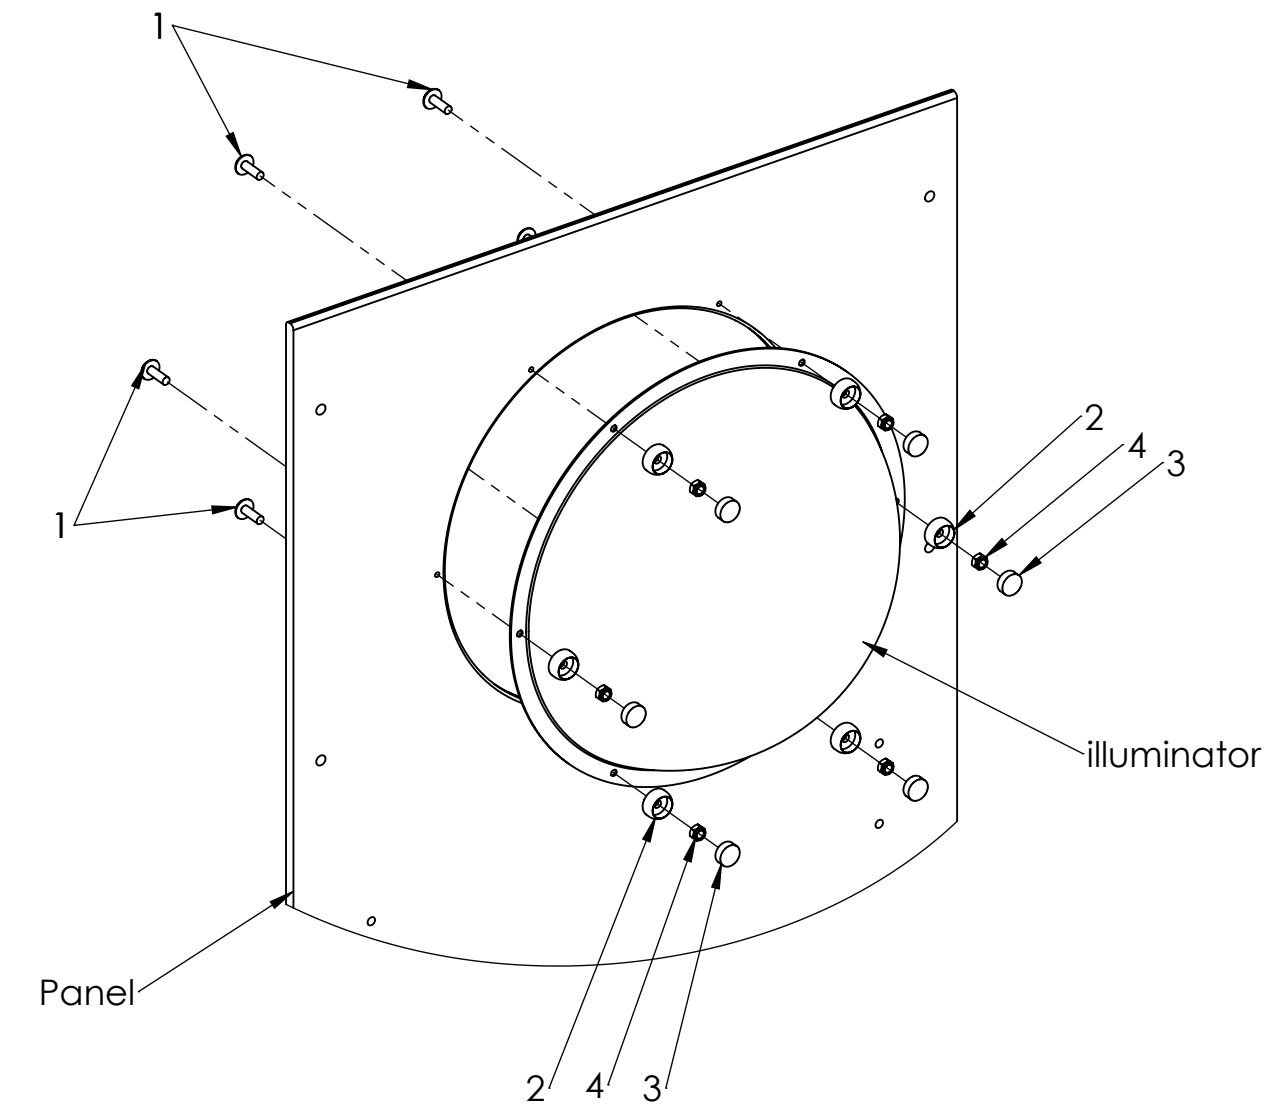

ITEM NO.	PART NUMBER
1	bolt DIN603 M8x25
2	nut cover M8
3	nut cover cap M8
4	nut DIN985 M10

UNLESS OTHERWISE SPECIFIED: DIMENSIONS ARE IN MILLIMETERS WEIGHT ARE IN KILOGRAMM				
	NAME	SIGNATURE	DATE	REVISION
DRAWN	R.Komp		12.04.2018	
APPV'D				

PART NUMBER / DWG NO.:		LM209 MF	
DESCRIPTION:			
play centre OLIVER			
Connecting illuminator to panel			
MATERIAL:		wood, metal, plastic	A4
WEIGHT:		SCALE: 1:7	SHEET 14 OF 17

Tiptaptap OÜ

Tiptaptap OÜ
Veetorni 9,
Jüri alevik, Rae vald,
75301 Harjumaa