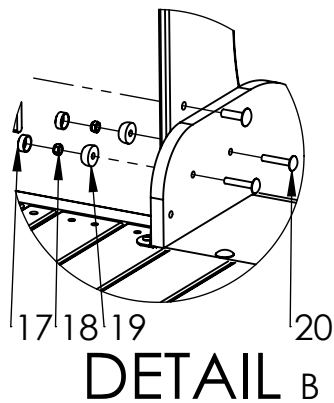

ITEM NO.	PART NUMBER
1	bolt DIN7380 M8x40
2	bird
3	panel 750x1590

UNLESS OTHERWISE SPECIFIED:  
DIMENSIONS ARE IN MILLIMETERS  
WEIGHT ARE IN KILOGRAMM

PART NUMBER / DWG NO.:

LM209 MF

	NAME	SIGNATURE	DATE	REVISION
DRAWN	R.Komp		12.04.2018	
APPV'D				

SCALE: 1:10

SHEET 11 OF 17

DETAIL A

DETAIL B

DETAIL C

ITEM NO.	PART NUMBER
1	nut cover cap M12
2	bolt DIN933 M10x50
3	washer DIN9054 M10
4	nut cover M12
5	nut DIN985 M10
6	slide side panel fixing 40x100
7	bolt DIN603 M10x100
8	bolt DIN603 M10x35
9	wood screw 4,8x13
10	guardrail
11	bolt DIN603 M10x120
12	bolt DIN603 M10x150
13	slide fixture beam
14	metal screw DIN 7380 M8x16
15	corner 58x30
16	screw DIN7996 6x60
17	nut cover cap M8
18	nut DIN985 M10
19	nut cover M8
20	bolt DIN603 M8x45

UNLESS OTHERWISE SPECIFIED:  
DIMENSIONS ARE IN MILLIMETERS  
WEIGHT ARE IN KILOGRAMM

	NAME	SIGNATURE	DATE	REVISION
DRAWN	R.Komp		12.04.2018	
APPV'D				

PART NUMBER / DWG NO.:

LM209 MF

DESCRIPTION:

play centre OLIVER