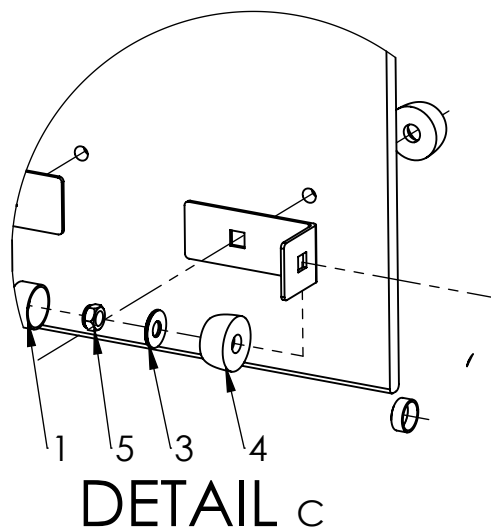

SCALE: 1:10

SHEET 11 OF 17

DETAIL A

DETAIL B

DETAIL C

ITEM NO.	PART NUMBER
1	nut cover cap M12
2	bolt DIN933 M10x50
3	washer DIN9054 M10
4	nut cover M12
5	nut DIN985 M10
6	slide side panel fixing 40x100
7	bolt DIN603 M10x100
8	bolt DIN603 M10x35
9	wood screw 4,8x13
10	guardrail
11	bolt DIN603 M10x120
12	bolt DIN603 M10x150
13	slide fixture beam
14	metal screw DIN 7380 M8x16
15	corner 58x30
16	screw DIN7996 6x60
17	nut cover cap M8
18	nut DIN985 M10
19	nut cover M8
20	bolt DIN603 M8x45