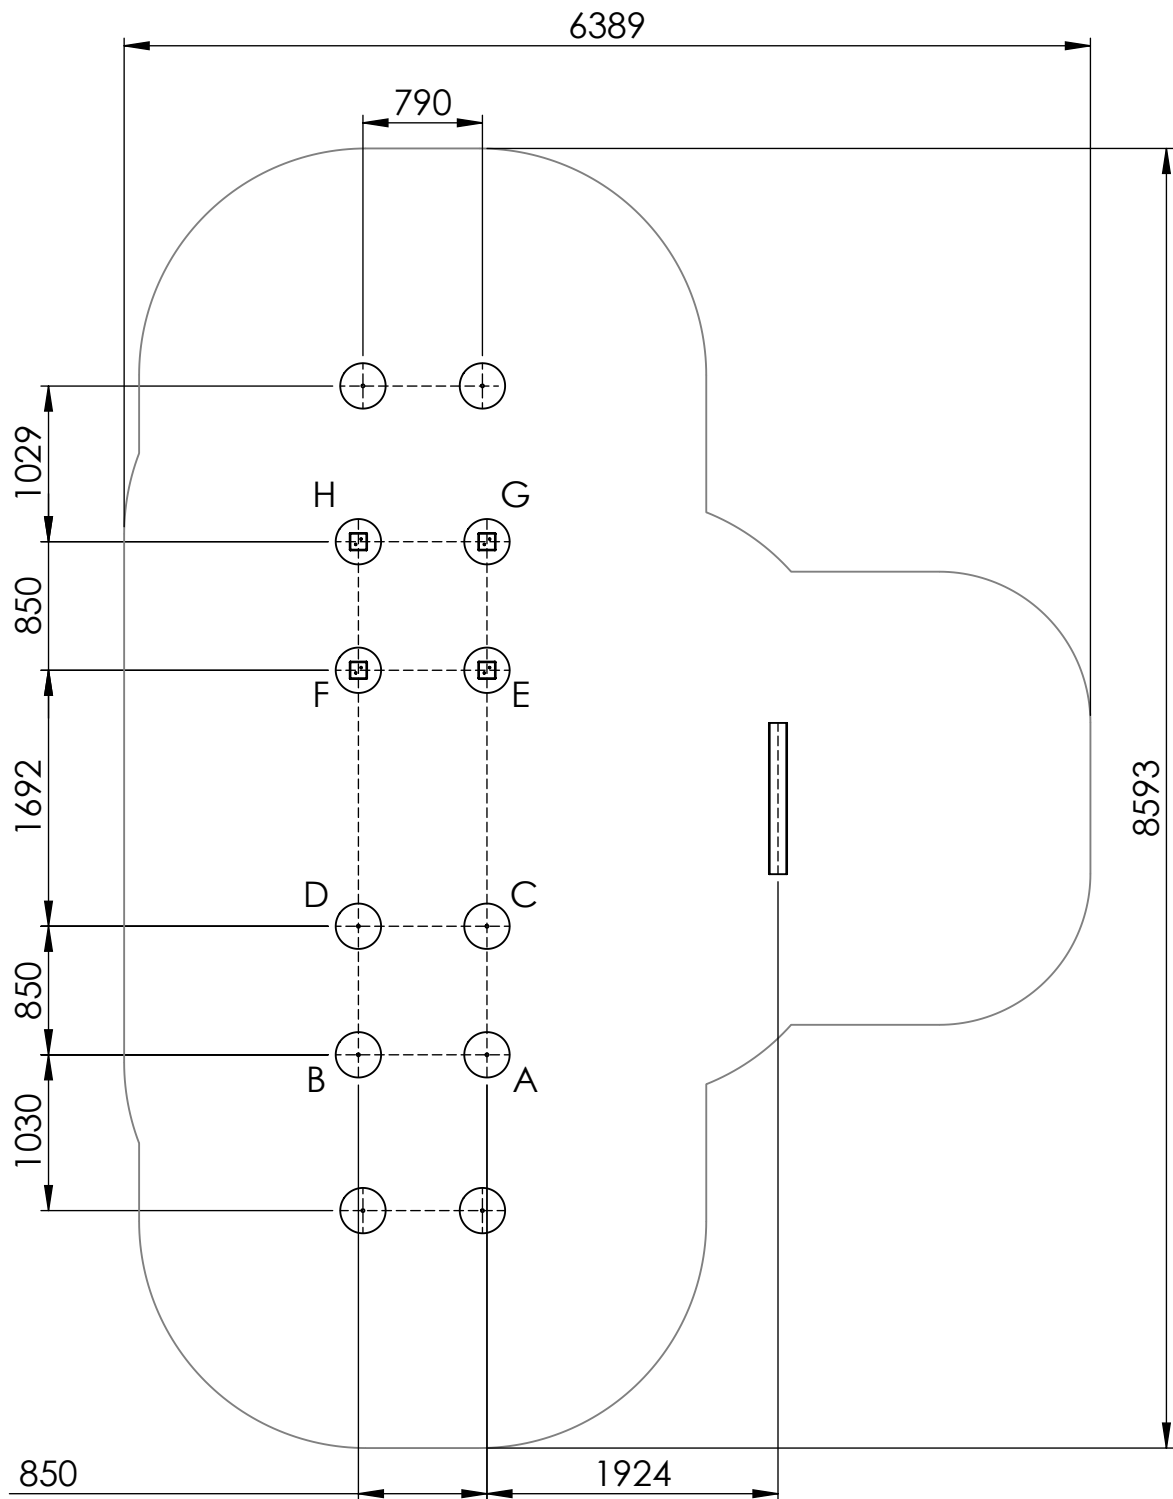

foundation

A

B

C

D

E

F

UNLESS OTHERWISE SPECIFIED: DIMENSIONS ARE IN MILLIMETERS WEIGHT ARE IN KILOGRAMM				
	NAME	SIGNATURE	DATE	REVISION
DRAWN	R.Komp		12.04.2018	
APPV'D				

PART NUMBER / DWG NO.:
LM209 MF

DESCRIPTION:
play centre OLIVER

Tiptaptap OÜ
Veetorni 9,
Jüri alevik, Rae vald,
75301 Harjumaa

MATERIAL:	wood, metal, plastic	A4
WEIGHT:	SCALE: 1:50	SHEET 3 OF 17