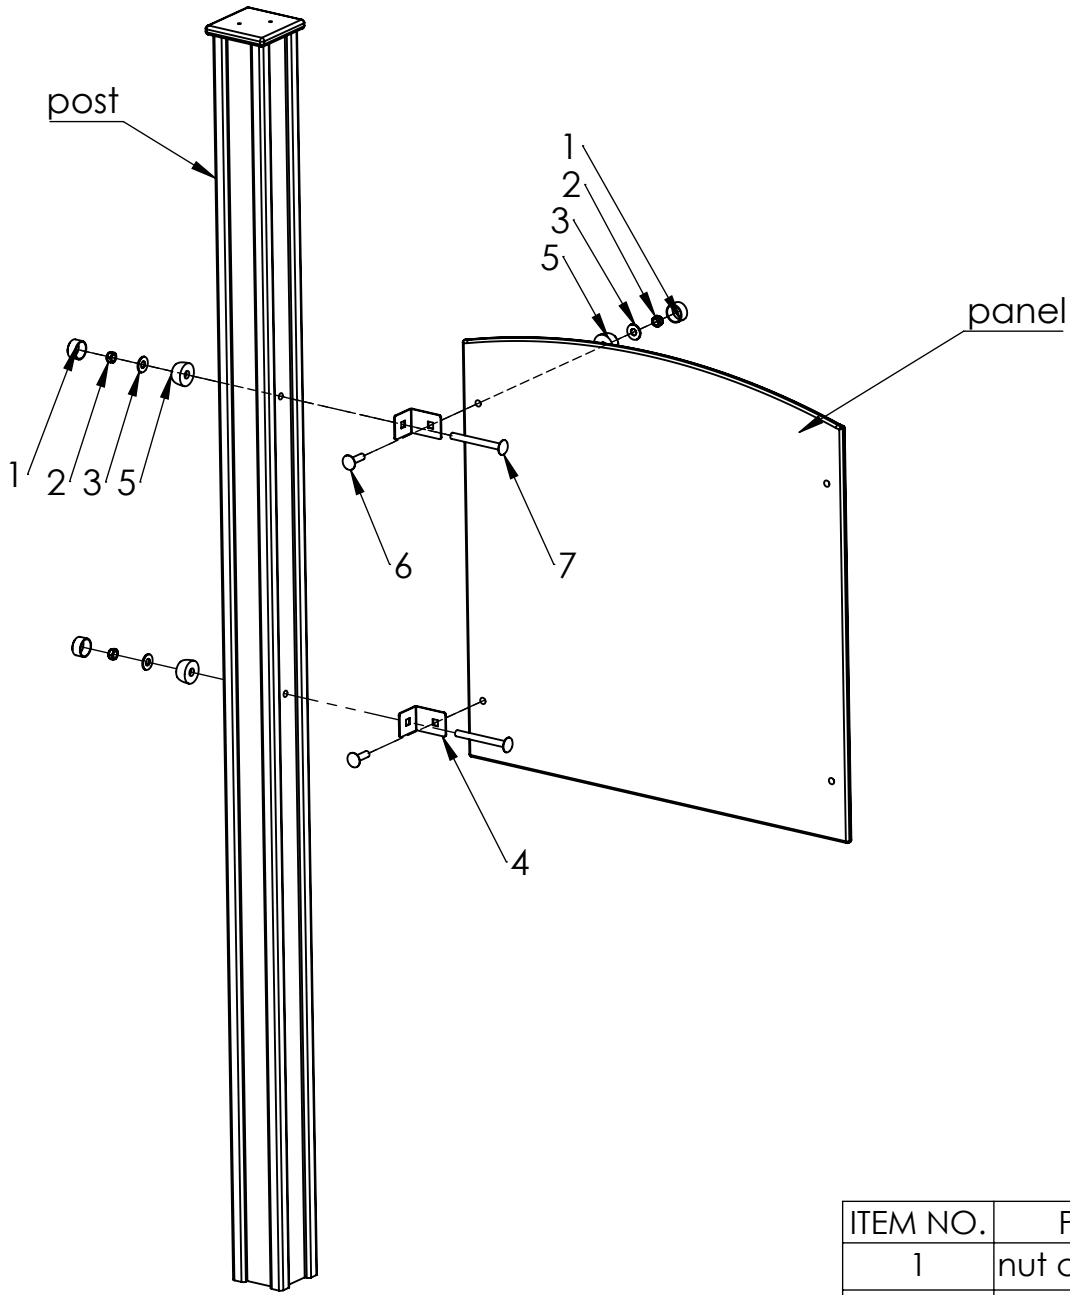

post

ITEM NO.	PART NUMBER
1	nut cover cap M12
2	nut DIN985 M10
3	washer DIN9054 M10
4	metal corner 90°
5	nut cover M12
6	bolt DIN603 M10x35
7	bolt DIN603 M10x100

UNLESS OTHERWISE SPECIFIED:
DIMENSIONS ARE IN MILLIMETERS
WEIGHT ARE IN KILOGRAMM

PART NUMBER / DWG NO.:

LM209 MF

	NAME	SIGNATURE	DATE	REVISION
DRAWN	R.Komp		12.04.2018	
APPV'D				

DESCRIPTION:

play centre OLIVER
connecting panel to posts

MATERIAL:

wood, metal, plastic

A4

WEIGHT:

SCALE: 1:12

SHEET 9 OF 17

Tiptap OÜ

Tiptap OÜ
Veetorni 9,
Jüri alevik, Rae vald,
75301 Harjumaa