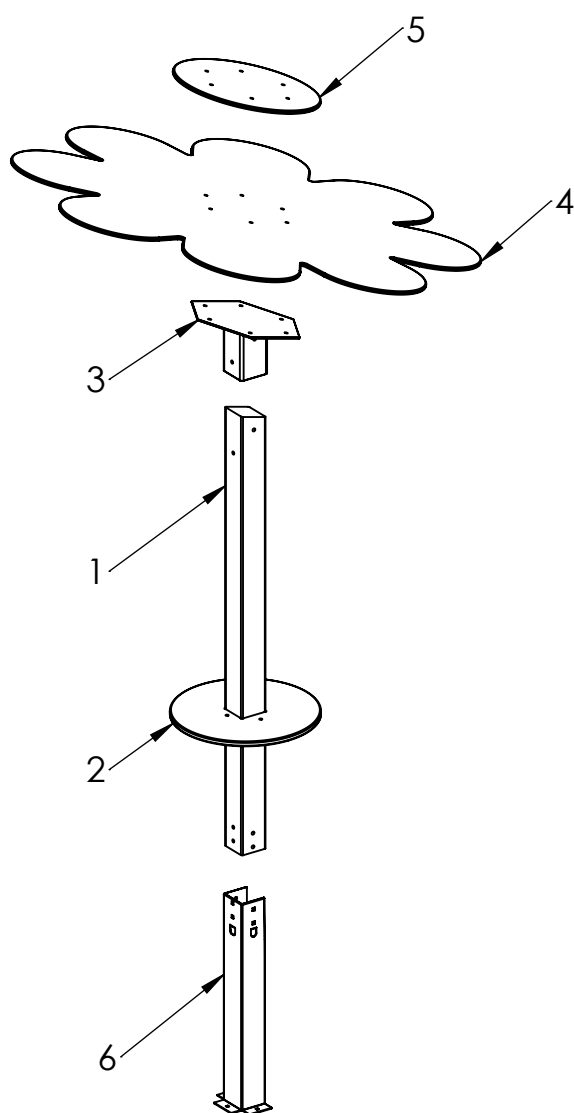

Tiptaptap OÜ
Veetorni 9,
Jüri alevik, Rae vald,
75301 Harjumaa

MATERIAL:	wood, metal, plastic	A4
WEIGHT:	SCALE: 1:30	SHEET 4 OF 9

A

B

C

D

ITEM NO.	PART NUMBER	DESCRIPTION	QTY.
1	post 98x98x1600	laminated wood	1
2	table Ø500	plywood	1
3	flower fixture	painted steel	1
4	flower	plywood	1
5	disk Ø500	plywood	1
6	ground fixture	galvanized steel	1

F

A

B

C

D

E

F

ITEM NO.	PART NUMBER
1	bolt DIN603 M10x120
2	bolt DIN603 M10x110
3	nut cover M10
4	nut DIN985 M10
5	nut cover cap M10

ITEM NO.	PART NUMBER
1	corner 48x60
2	bolt DIN603 M10x120
3	nut cover M10
4	nut cover cap M10
5	nut DIN985 M10
6	bolt DIN603 M10x35

UNLESS OTHERWISE SPECIFIED:
DIMENSIONS ARE IN MILLIMETERS
WEIGHT ARE IN KILOGRAMM