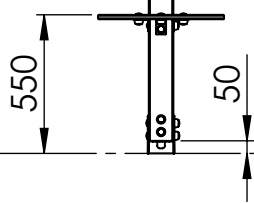

A

B

1857

ground

concrete

C

D

E

F

UNLESS OTHERWISE SPECIFIED: DIMENSIONS ARE IN MILLIMETERS WEIGHT ARE IN KILOGRAMM				
	NAME	SIGNATURE	DATE	REVISION
DRAWN	M.Rebase		13.01.2014	
APPV'D				

PART NUMBER / DWG NO.:	LKV001
DESCRIPTION:	Sandbox shade FLOWER

Tiptaptap OÜ
Veetorni 9,
Jüri alevik, Rae vald,
75301 Harjumaa

MATERIAL:	wood, metal, plastic	A4
WEIGHT:	SCALE: 1:30	SHEET 4 OF 9