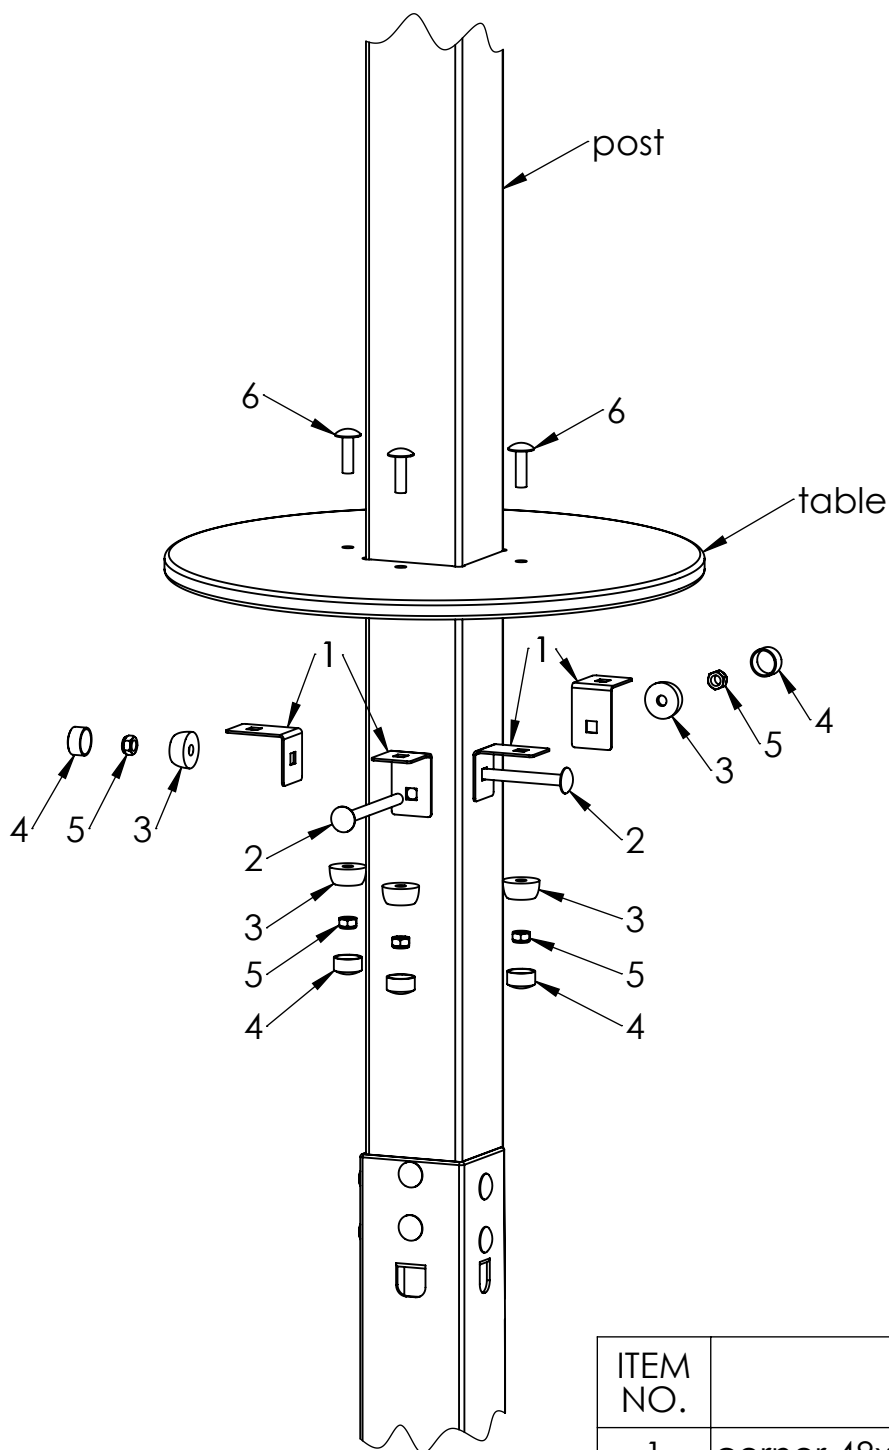

F

A

B

C

D

E

F

ITEM NO.	PART NUMBER
1	bolt DIN603 M10x120
2	bolt DIN603 M10x110
3	nut cover M10
4	nut DIN985 M10
5	nut cover cap M10

ITEM NO.	PART NUMBER
1	corner 48x60
2	bolt DIN603 M10x120
3	nut cover M10
4	nut cover cap M10
5	nut DIN985 M10
6	bolt DIN603 M10x35

UNLESS OTHERWISE SPECIFIED:
DIMENSIONS ARE IN MILLIMETERS
WEIGHT ARE IN KILOGRAMM

D

E

F

ITEM NO.	PART NUMBER
1	bolt DIN931 M10x130
2	nut cover M10
3	nut DIN985 M10
4	nut cover cap M10

UNLESS OTHERWISE SPECIFIED: DIMENSIONS ARE IN MILLIMETERS WEIGHT ARE IN KILOGRAMM				
	NAME	SIGNATURE	DATE	REVISION
DRAWN	M.Rebase		13.01.2014	
APPV'D				