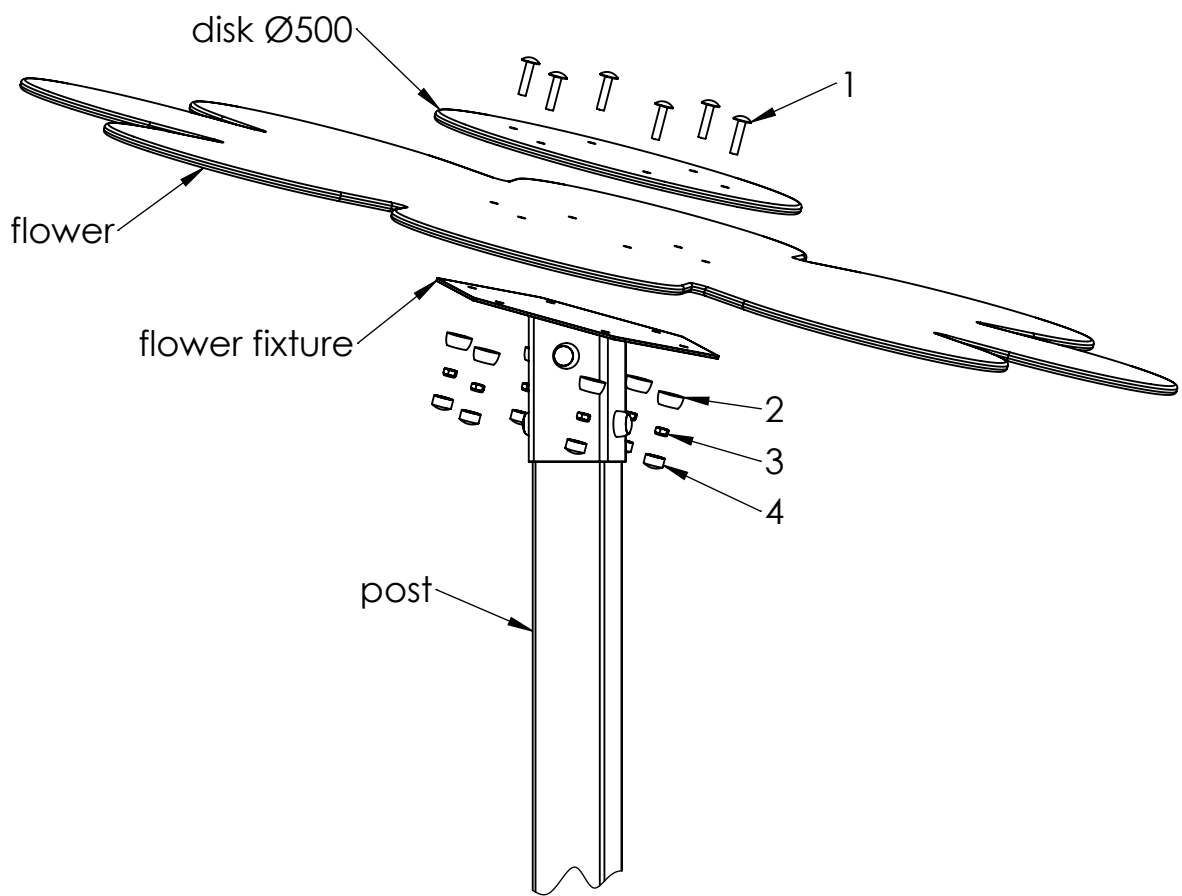

ITEM NO.	PART NUMBER
1	bolt DIN603 M10x45
2	nut cover M10
3	nut DIN985 M10
4	nut cover cap M10

UNLESS OTHERWISE SPECIFIED:
DIMENSIONS ARE IN MILLIMETERS
WEIGHT ARE IN KILOGRAMM

PART NUMBER / DWG NO.:

LKV001

	NAME	SIGNATURE	DATE	REVISION
DRAWN	M.Rebase		13.01.2014	
APPV'D				

DESCRIPTION:

Sandbox shade FLOWER

Tiptaptap OÜ

Tiptaptap OÜ
Veetorni 9,
Jüri alevik, Rae vald,
75301 Harjumaa

MATERIAL:

wood, metal, plastic

A4

WEIGHT:

SCALE: 1:10

SHEET 9 OF 9