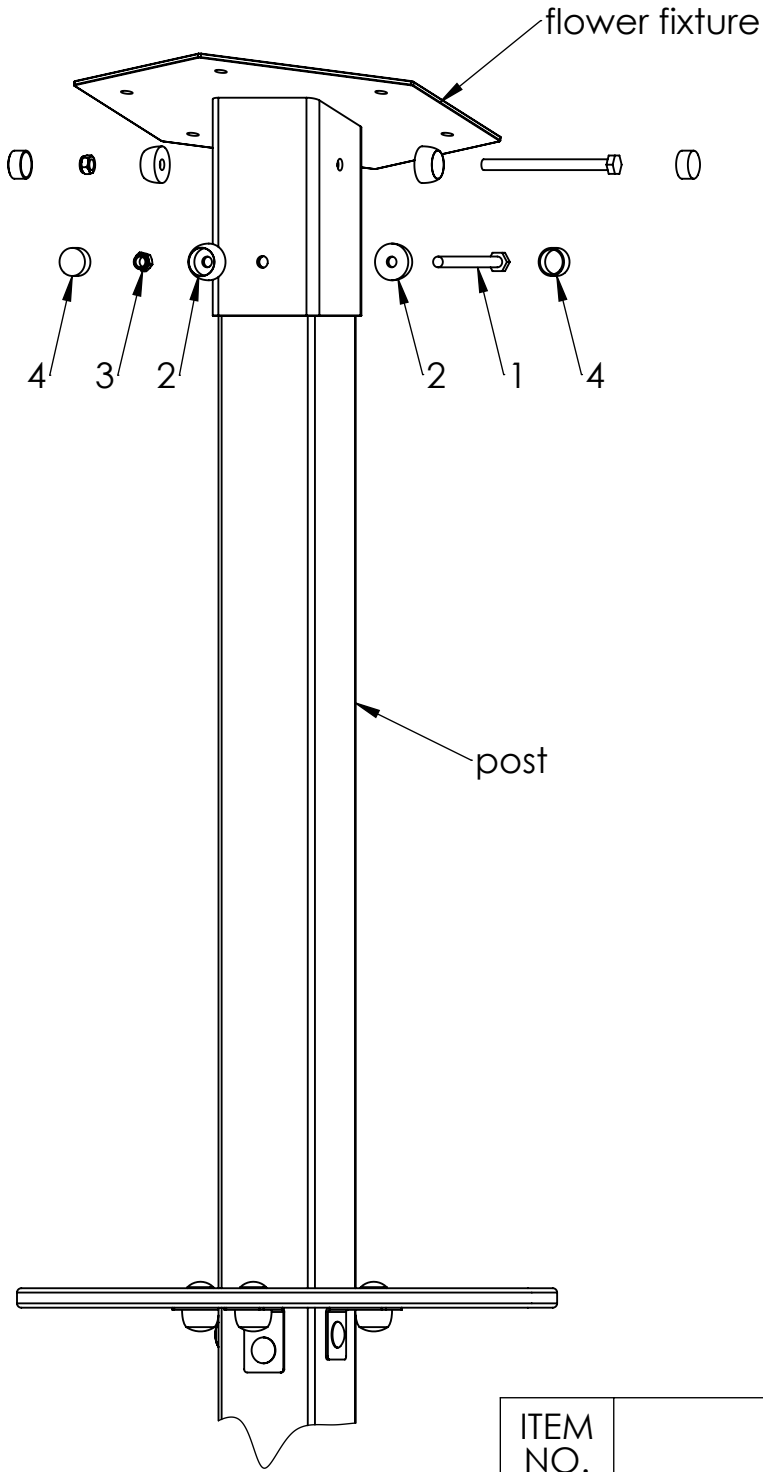

F

A

B

C

D

E

F

ITEM NO.	PART NUMBER
1	bolt DIN603 M10x120
2	bolt DIN603 M10x110
3	nut cover M10
4	nut DIN985 M10
5	nut cover cap M10

ITEM NO.	PART NUMBER
1	corner 48x60
2	bolt DIN603 M10x120
3	nut cover M10
4	nut cover cap M10
5	nut DIN985 M10
6	bolt DIN603 M10x35

UNLESS OTHERWISE SPECIFIED:
DIMENSIONS ARE IN MILLIMETERS
WEIGHT ARE IN KILOGRAMM

D

E

F

ITEM NO.	PART NUMBER
1	bolt DIN931 M10x130
2	nut cover M10
3	nut DIN985 M10
4	nut cover cap M10

UNLESS OTHERWISE SPECIFIED: DIMENSIONS ARE IN MILLIMETERS WEIGHT ARE IN KILOGRAMM				
	NAME	SIGNATURE	DATE	REVISION
DRAWN	M.Rebase		13.01.2014	
APPV'D				