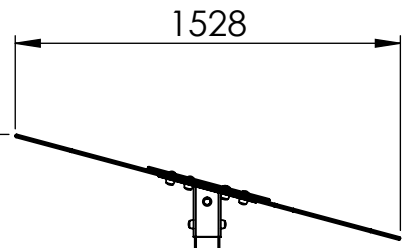

A

B

1857

ground

concrete

C

D

E

F

UNLESS OTHERWISE SPECIFIED: DIMENSIONS ARE IN MILLIMETERS WEIGHT ARE IN KILOGRAMM				
	NAME	SIGNATURE	DATE	REVISION
DRAWN	M.Rebase		13.01.2014	
APPV'D				

PART NUMBER / DWG NO.:	LKV001
DESCRIPTION:	Sandbox shade FLOWER

Tiptaptap OÜ
Veetorni 9,
Jüri alevik, Rae vald,
75301 Harjumaa

MATERIAL:	wood, metal, plastic	A4
WEIGHT:	SCALE: 1:30	SHEET 4 OF 9