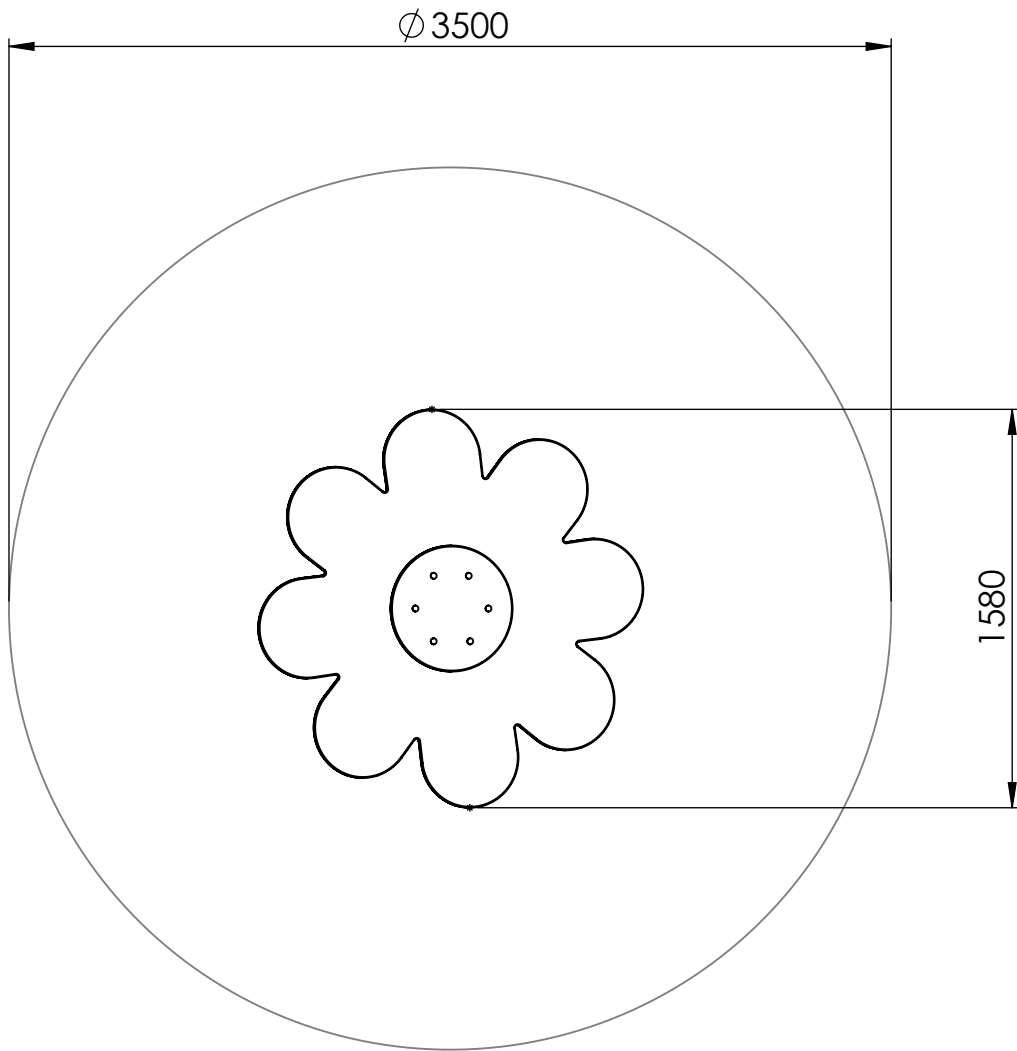

A4

WEIGHT:

SCALE: 1:15

SHEET 1 OF 9

safety area

A

B

C

D

E

UNLESS OTHERWISE SPECIFIED:
DIMENSIONS ARE IN MILLIMETERS
WEIGHT ARE IN KILOGRAMM

PART NUMBER / DWG NO.:

LKV001

	NAME	SIGNATURE	DATE	REVISION
DRAWN	M.Rebase		13.01.2014	
APPV'D				

DESCRIPTION:

Sandbox shade FLOWER