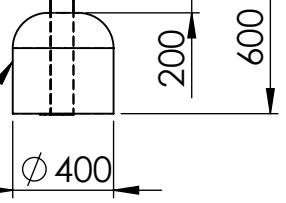

1857

ground

concrete