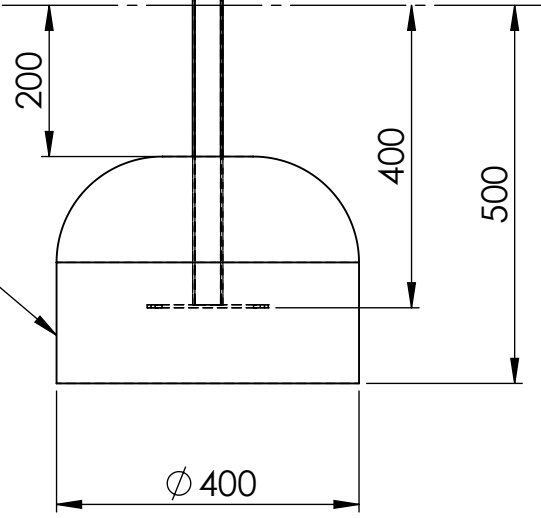

wood, metal, plastic

A4

WEIGHT:

SCALE: 1:25

SHEET 3 OF 5

A

B

C

D

E

ground

concrete

UNLESS OTHERWISE SPECIFIED: DIMENSIONS ARE IN MILLIMETERS WEIGHT ARE IN KILOGRAMM				
	NAME	SIGNATURE	DATE	REVISION
DRAWN	M.Rebase		04.05.2014	
APPV'D				

PART NUMBER / DWG NO.: **LKL001**

UNLESS OTHERWISE SPECIFIED:  
DIMENSIONS ARE IN MILLIMETERS  
WEIGHT ARE IN KILOGRAMM

PART NUMBER / DWG NO.:

LKL001

	NAME	SIGNATURE	DATE	REVISION
DRAWN	M.Rebase		04.05.2014	
APPV'D				

DESCRIPTION:

Flower-shaped sandbox table