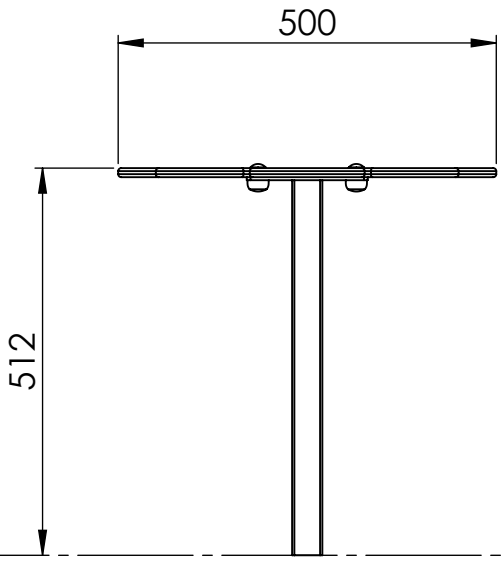

A

B

C

D

E

ground

concrete

UNLESS OTHERWISE SPECIFIED: DIMENSIONS ARE IN MILLIMETERS WEIGHT ARE IN KILOGRAMM				
	NAME	SIGNATURE	DATE	REVISION
DRAWN	M.Rebase		04.05.2014	
APPV'D				

PART NUMBER / DWG NO.: **LKL001**

DESCRIPTION:
Flower-shaped sandbox table

Tiptaptap OÜ
Veetorni 9,
Jüri alevik, Rae vald,
75301 Harjumaa

MATERIAL:	wood, metal, plastic	A4
WEIGHT:	SCALE: 1:10	SHEET 4 OF 5