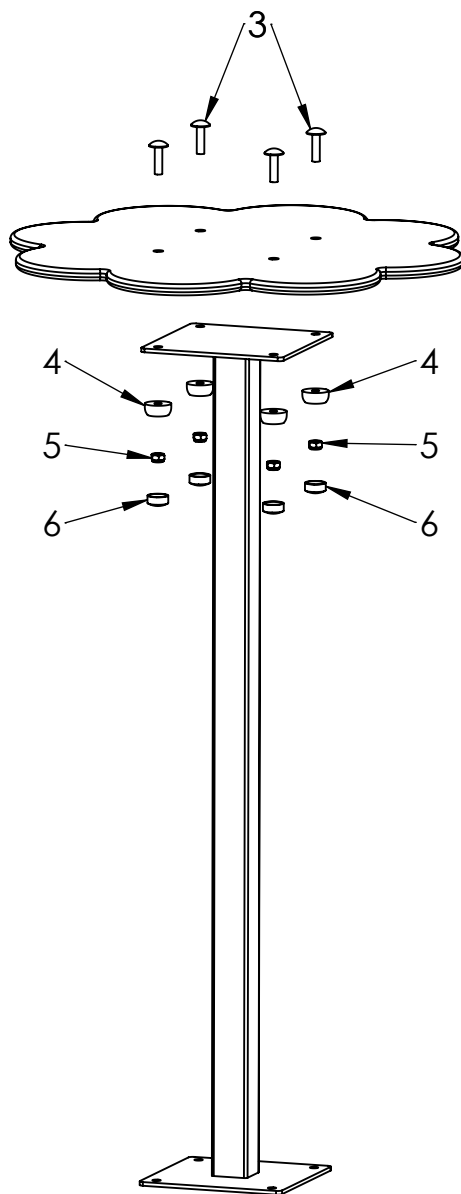

A

B

C

D

E

F

UNLESS OTHERWISE SPECIFIED:  
 DIMENSIONS ARE IN MILLIMETERS  
 WEIGHT ARE IN KILOGRAMM

PART NUMBER / DWG NO.:

wood, metal, plastic

A4

WEIGHT:

SCALE: 1:25

SHEET 3 OF 5

A

B

C

DESCRIPTION:  
**Flower-shaped sandbox table**

**Tiptaptap** OÜ  
Veetorni 9,  
Jüri alevik, Rae vald,  
75301 Harjumaa

MATERIAL:	wood, metal, plastic	A4
WEIGHT:	SCALE: 1:10	SHEET 4 OF 5

A

B

C

D

ITEM NO.	PART NUMBER	DESCRIPTION	QTY.
1	metal leg for table	painted steel	1
2	table flower plate d.500	plywood	1
3	bolt DIN603 M8x30	galvanized steel	4
4	nut cover M8	PE plastic	4
5	nut DIN985 M8	galvanized steel	4
6	nut cover cap M8	PE plastic	4

UNLESS OTHERWISE SPECIFIED:  
DIMENSIONS ARE IN MILLIMETERS  
WEIGHT ARE IN KILOGRAMM

PART NUMBER / DWG NO.:

LKL001

	NAME	SIGNATURE	DATE	REVISION
DRAWN	M.Rebase		04.05.2014	
APPV'D				

DESCRIPTION:

Flower-shaped sandbox table