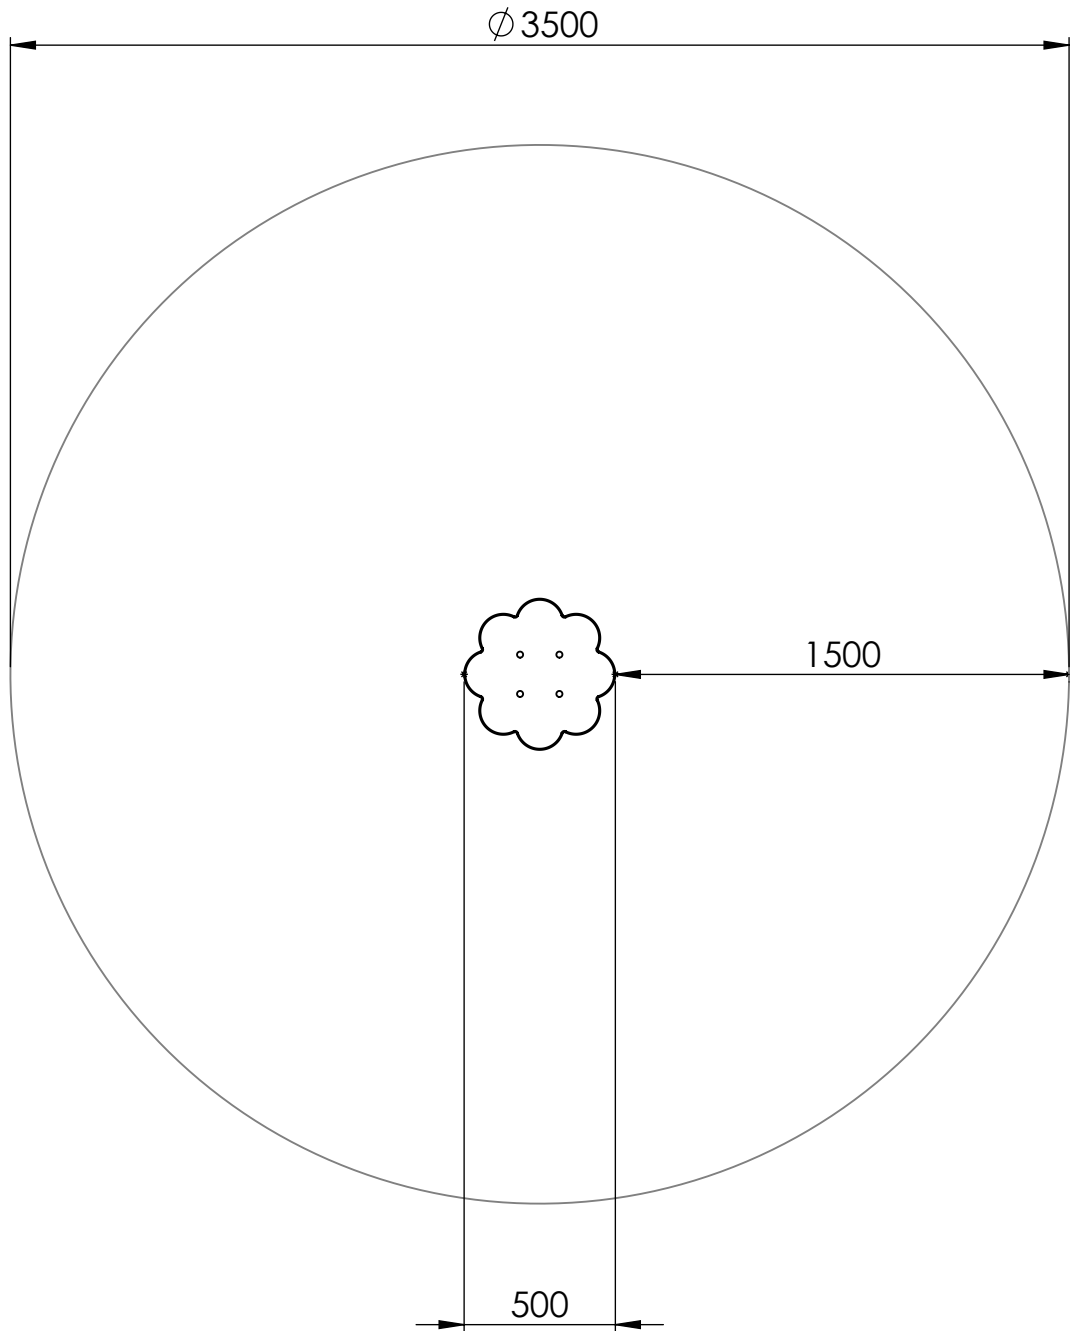

MATERIAL:

wood, metal, plastic

A4

WEIGHT:

SCALE: 1:5

SHEET 1 OF 5

# safety area

A

B

C

D

E

UNLESS OTHERWISE SPECIFIED:  
DIMENSIONS ARE IN MILLIMETERS  
WEIGHT ARE IN KILOGRAMM

PART NUMBER / DWG NO.: