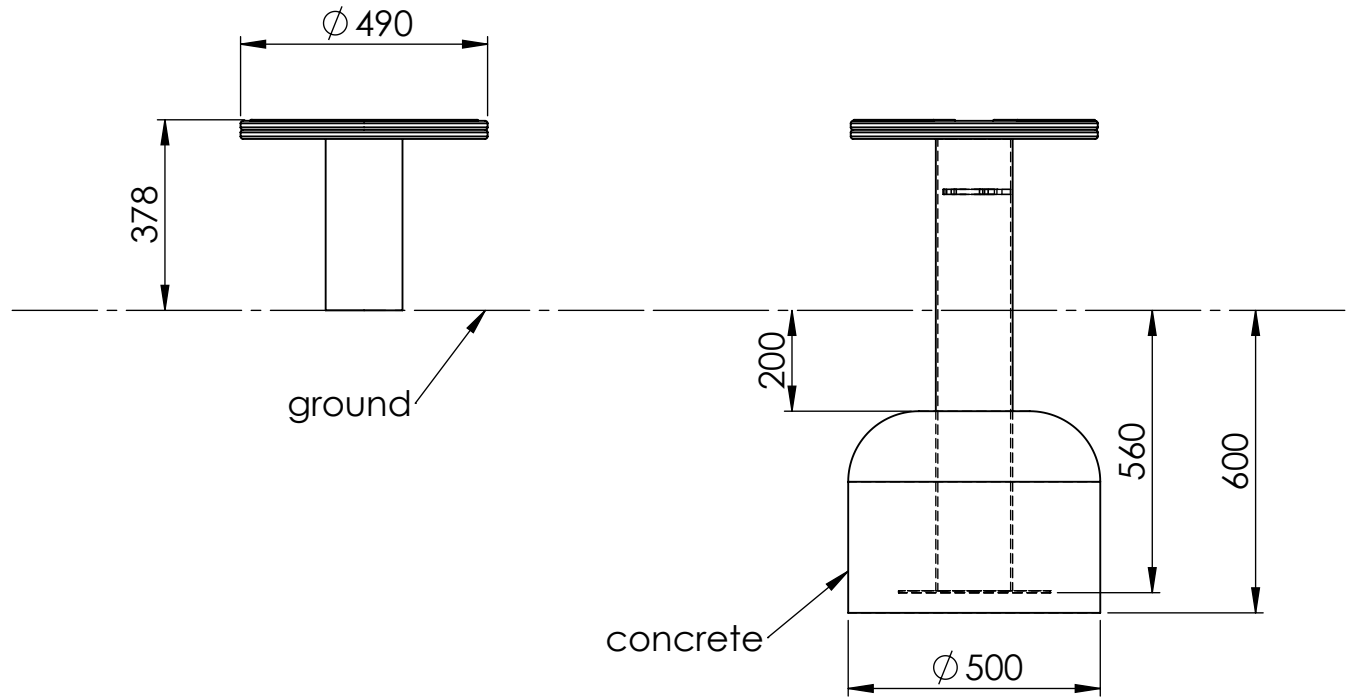

E

F

UNLESS OTHERWISE SPECIFIED: DIMENSIONS ARE IN MILLIMETERS WEIGHT ARE IN KILOGRAMM				
	NAME	SIGNATURE	DATE	REVISION
DRAWN	M.Rebase		31.07.2014	
APPV'D				

PART NUMBER / DWG NO.:	KM011		
DESCRIPTION:	Carousel MOBILE		