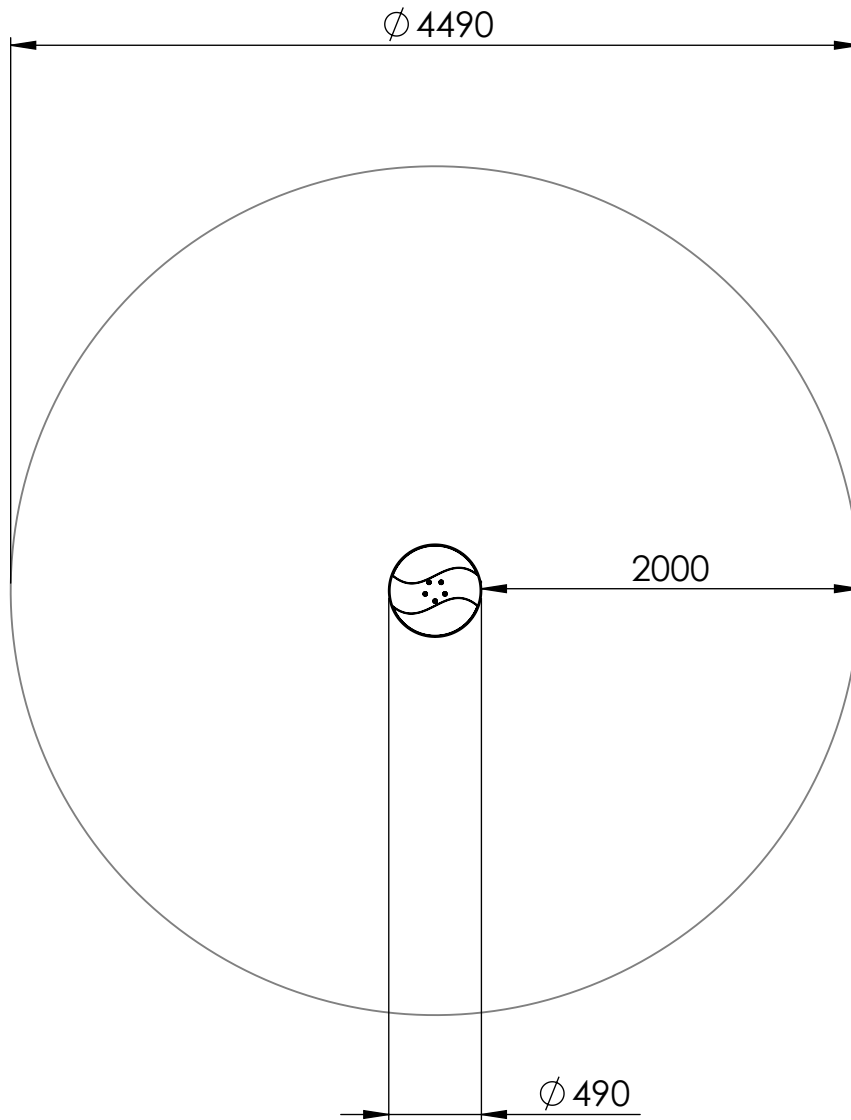

A

B

C

D

E

F

UNLESS OTHERWISE SPECIFIED:
DIMENSIONS ARE IN MILLIMETERS
WEIGHT ARE IN KILOGRAMM

PART NUMBER / DWG NO.:

A4

WEIGHT:

SCALE: 1:5

SHEET 1 OF 5

safety area

A

B

C

D

E

UNLESS OTHERWISE SPECIFIED:
DIMENSIONS ARE IN MILLIMETERS
WEIGHT ARE IN KILOGRAMM

PART NUMBER / DWG NO.:

KM011

	NAME	SIGNATURE	DATE	REVISION
DRAWN	M.Rebase		31.07.2014	
APPV'D				

DESCRIPTION:

Carousel MOBILE