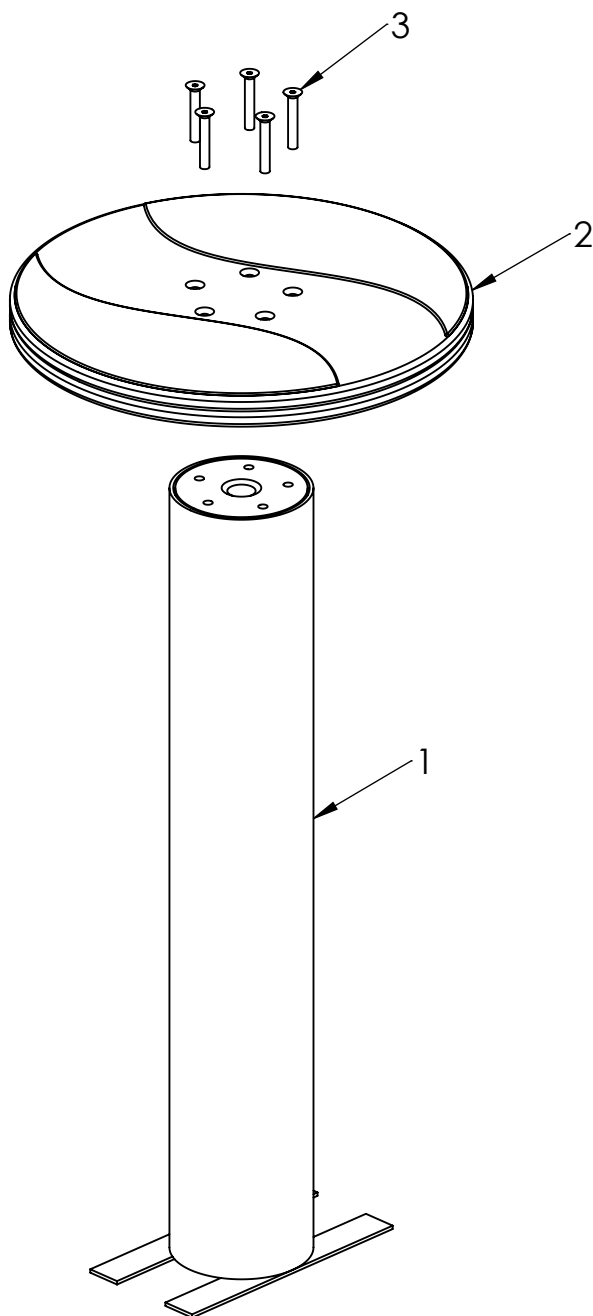

E

F

UNLESS OTHERWISE SPECIFIED: DIMENSIONS ARE IN MILLIMETERS WEIGHT ARE IN KILOGRAMM				
	NAME	SIGNATURE	DATE	REVISION
DRAWN	M.Rebase		31.07.2014	
APPV'D				

PART NUMBER / DWG NO.:	KM011		
DESCRIPTION:	Carousel MOBILE		

Tiptaptap OÜ
Veetorni 9,
Jüri alevik, Rae vald,
75301 Harjumaa

MATERIAL:	metal, plastic	A4
WEIGHT:	SCALE: 1:15	SHEET 4 OF 5

A

B

C

D

E

ITEM NO.	PART NUMBER	DESCRIPTION	QTY.
1	spinning console	galvanized steel	1
2	base d_490	PE plastic	1
3	bolt DIN 7991 M12x60	galvanized steel	5

F

UNLESS OTHERWISE SPECIFIED:
DIMENSIONS ARE IN MILLIMETERS
WEIGHT ARE IN KILOGRAMM

PART NUMBER / DWG NO.:

KM011

	NAME	SIGNATURE	DATE	REVISION
DRAWN	M.Rebase		31.07.2014	
APPV'D				

DESCRIPTION:

Carousel MOBILE