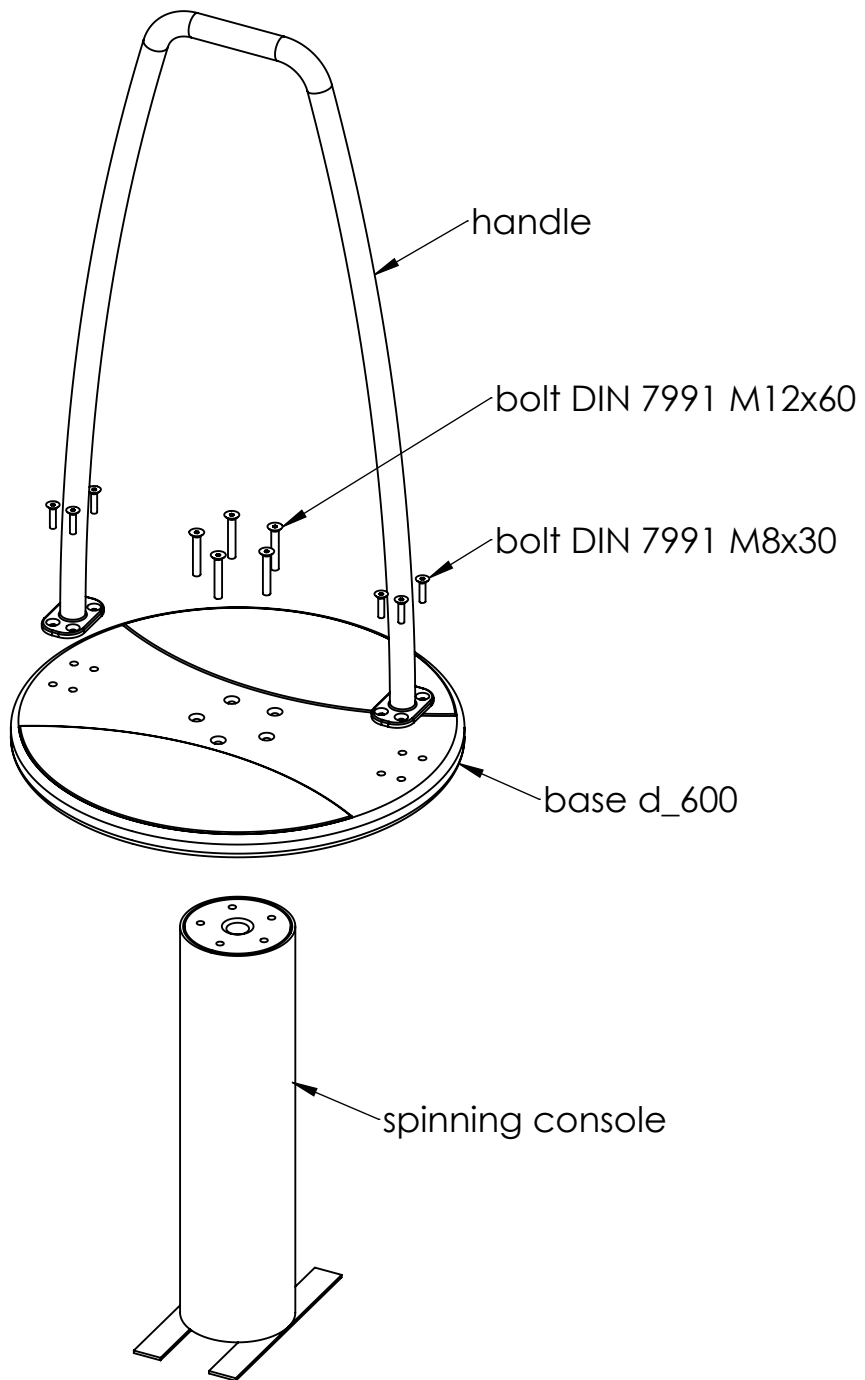

A4

WEIGHT:

SCALE: 1:10

SHEET 1 OF 4

safety area

UNLESS OTHERWISE SPECIFIED:
DIMENSIONS ARE IN MILLIMETERS
WEIGHT ARE IN KILOGRAMM

PART NUMBER / DWG NO.:

KM009

E

F

UNLESS OTHERWISE SPECIFIED: DIMENSIONS ARE IN MILLIMETERS WEIGHT ARE IN KILOGRAMM				
	NAME	SIGNATURE	DATE	REVISION
DRAWN	M.Rebase		09.09.2015	
APPV'D				

PART NUMBER / DWG NO.: **KM009**

DESCRIPTION: **Carousel SATELLITE**

Tiptaptap OÜ
Veetorni 9,
Jüri alevik, Rae vald,
75301 Harjumaa

MATERIAL:	wood, metal, plastic	A4
WEIGHT:	SCALE: 1:20	SHEET 3 OF 4

A

B

C

D

E

UNLESS OTHERWISE SPECIFIED:
 DIMENSIONS ARE IN MILLIMETERS
 WEIGHT ARE IN KILOGRAMM

MATERIAL:

wood, metal, plastic

A4

WEIGHT:

SCALE: 1:10

SHEET 4 OF 4