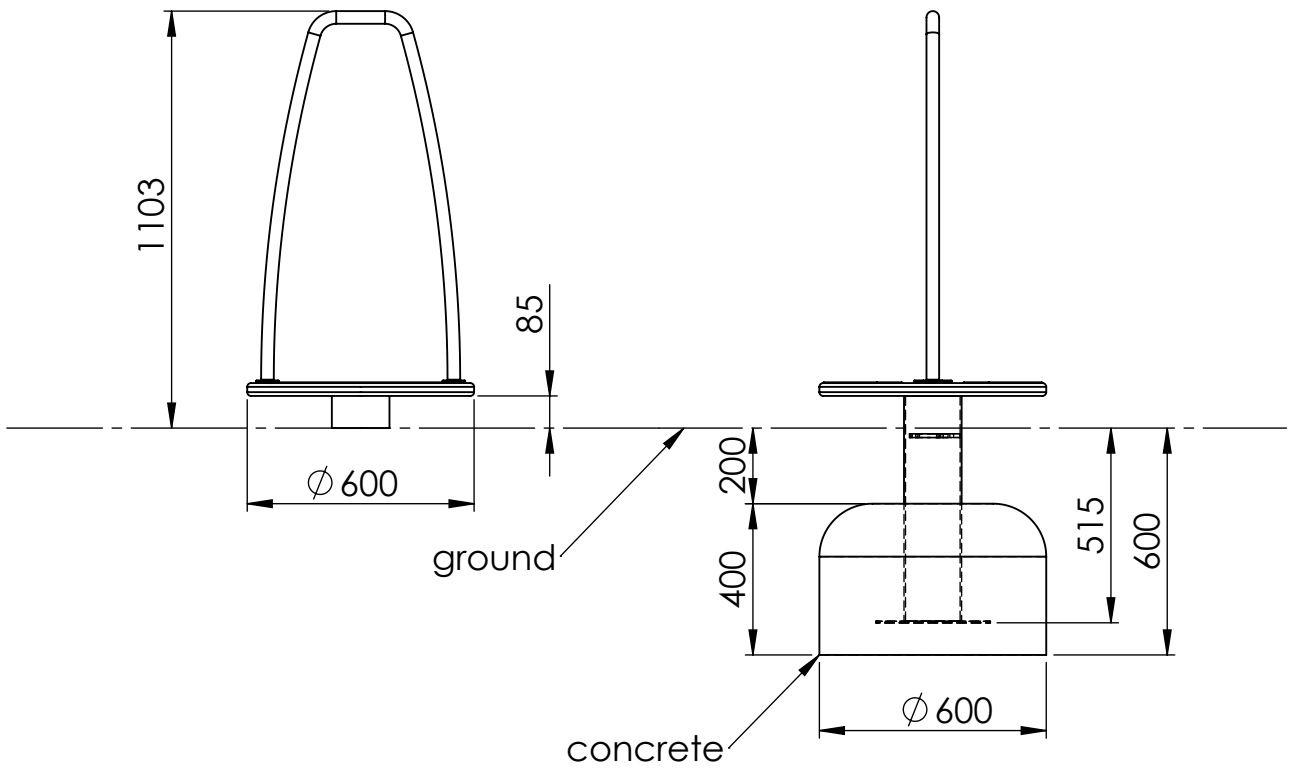

A4

WEIGHT:

SCALE: 1:10

SHEET 1 OF 4

safety area

UNLESS OTHERWISE SPECIFIED:
DIMENSIONS ARE IN MILLIMETERS
WEIGHT ARE IN KILOGRAMM

PART NUMBER / DWG NO.:

KM009

A4

WEIGHT:

SCALE: 1:35

SHEET 2 OF 4

A

B

C

D

E

F

UNLESS OTHERWISE SPECIFIED: DIMENSIONS ARE IN MILLIMETERS WEIGHT ARE IN KILOGRAMM				
	NAME	SIGNATURE	DATE	REVISION
DRAWN	M.Rebase		09.09.2015	
APPV'D				

PART NUMBER / DWG NO.: **KM009**

DESCRIPTION: **Carousel SATELLITE**