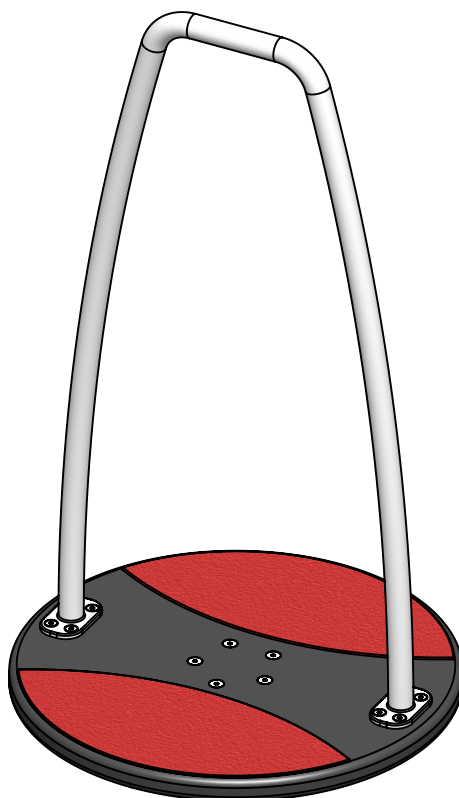

A

B

C

D

E

F

UNLESS OTHERWISE SPECIFIED:
DIMENSIONS ARE IN MILLIMETERS
WEIGHT ARE IN KILOGRAMM

PART NUMBER / DWG NO.:

A4

WEIGHT:

SCALE: 1:10

SHEET 1 OF 4

safety area

UNLESS OTHERWISE SPECIFIED:
DIMENSIONS ARE IN MILLIMETERS
WEIGHT ARE IN KILOGRAMM

PART NUMBER / DWG NO.:

KM009

A4

WEIGHT:

SCALE: 1:35

SHEET 2 OF 4

A

B

C

D

MATERIAL:

wood, metal, plastic

A4

WEIGHT:

SCALE: 1:10

SHEET 4 OF 4