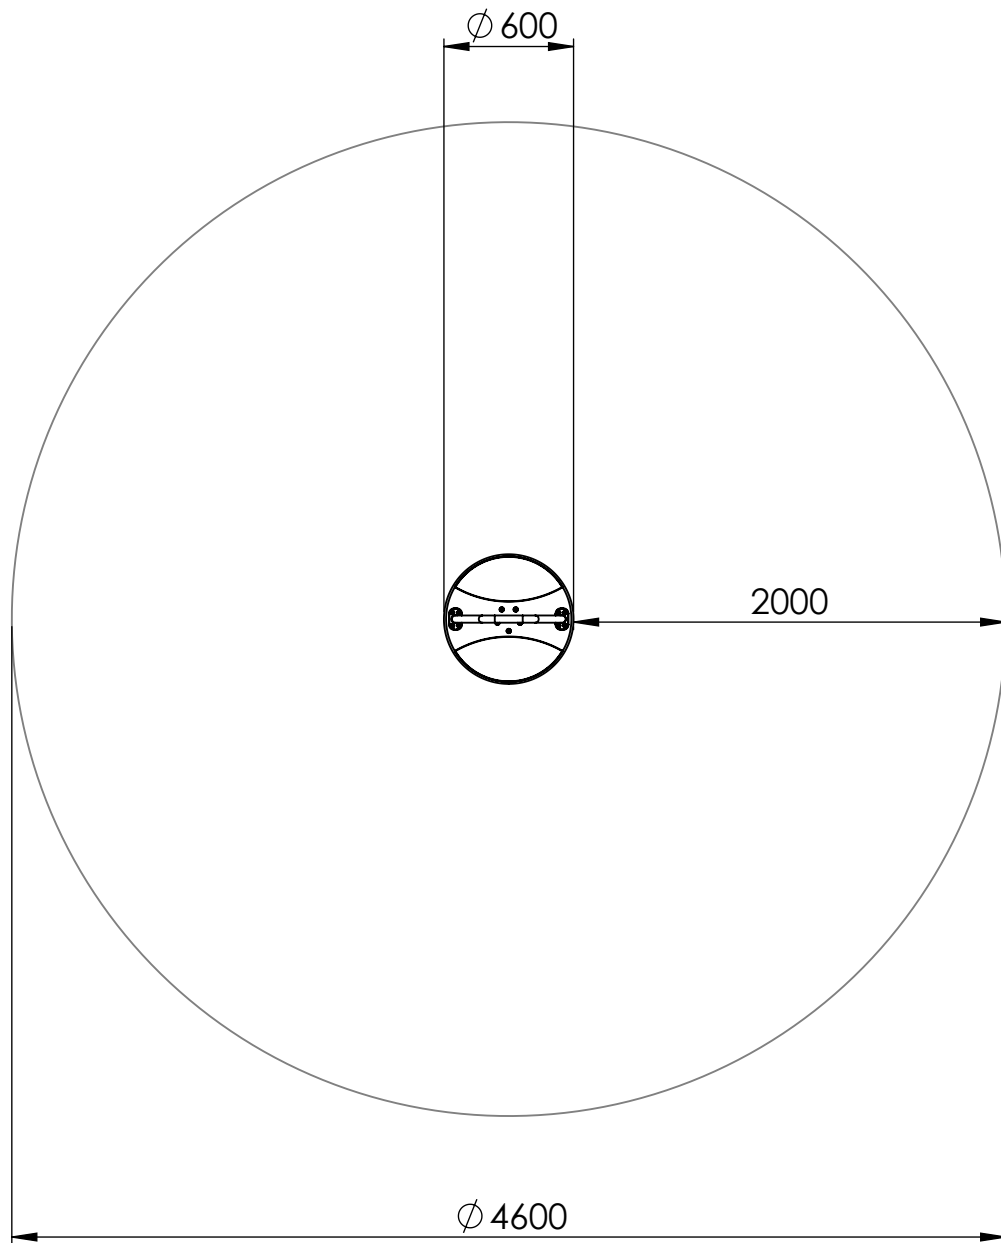

A

B

C

D

E

F

UNLESS OTHERWISE SPECIFIED:
DIMENSIONS ARE IN MILLIMETERS
WEIGHT ARE IN KILOGRAMM

PART NUMBER / DWG NO.:

A4

WEIGHT:

SCALE: 1:10

SHEET 1 OF 4

safety area

UNLESS OTHERWISE SPECIFIED:
DIMENSIONS ARE IN MILLIMETERS
WEIGHT ARE IN KILOGRAMM

PART NUMBER / DWG NO.:

KM009

A4

WEIGHT:

SCALE: 1:35

SHEET 2 OF 4

A

B

C

D

MATERIAL:

wood, metal, plastic

A4

WEIGHT:

SCALE: 1:10

SHEET 4 OF 4