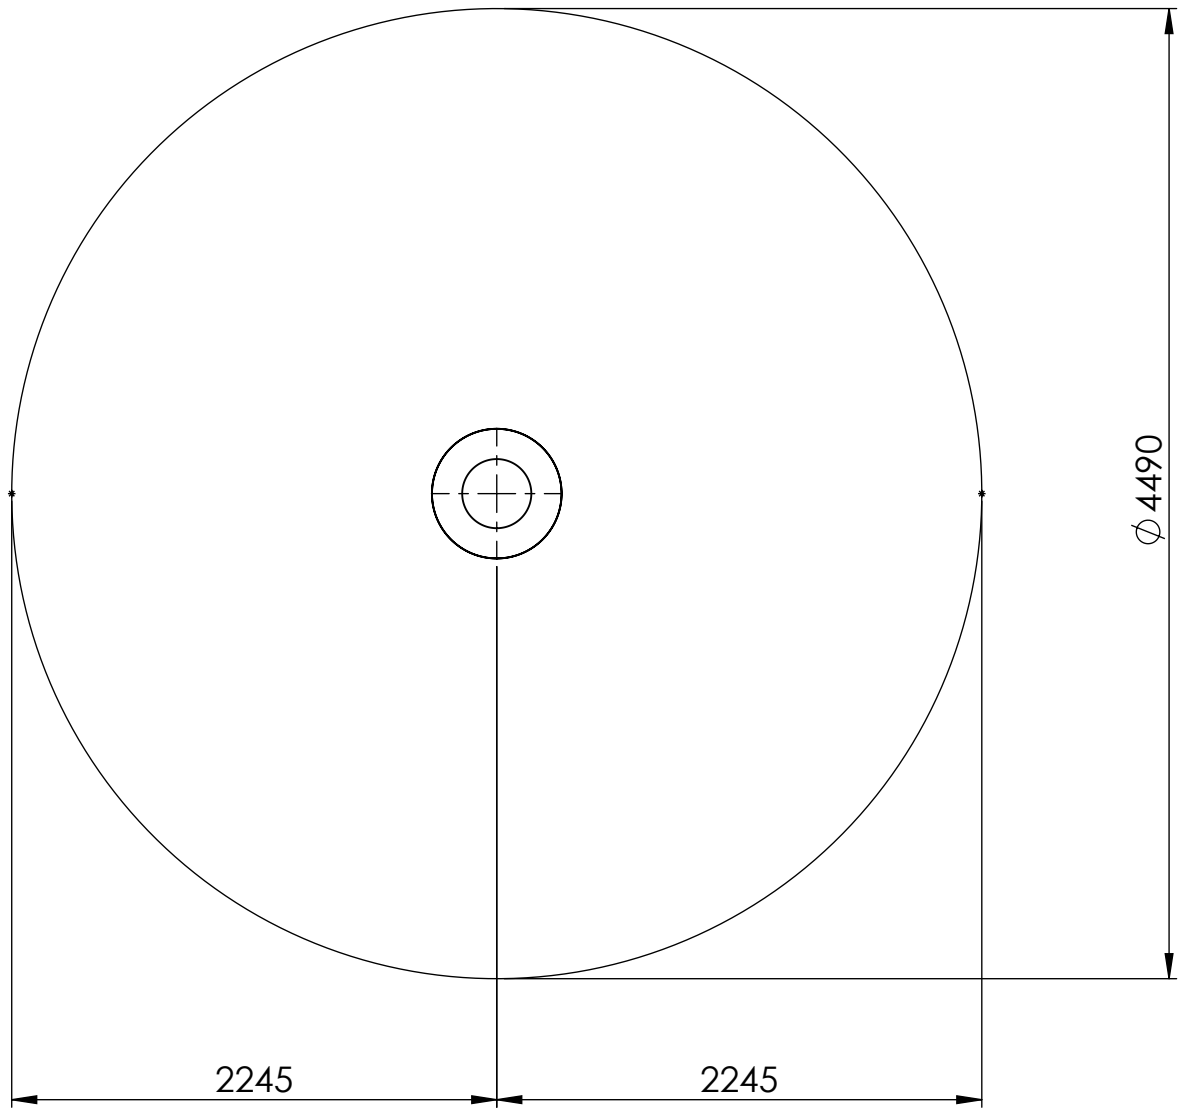

A4

WEIGHT:

SCALE: 1:10

SHEET 1 OF 5

safety area

UNLESS OTHERWISE SPECIFIED:
DIMENSIONS ARE IN MILLIMETERS
WEIGHT ARE IN KILOGRAMM

PART NUMBER / DWG NO.:

KM006

WEIGHT:

SCALE: 1:35

SHEET 2 OF 5

foundation

A

B

C

D

E

Ø 4490

2245

2245

UNLESS OTHERWISE SPECIFIED:
DIMENSIONS ARE IN MILLIMETERS
WEIGHT ARE IN KILOGRAMM

PART NUMBER / DWG NO.:

KM006

	NAME	SIGNATURE	DATE	REVISION
DRAWN	M.Rebase		10.08.2015	
APPV'D				

MATERIAL:

metal, plastic

A4

WEIGHT:

SCALE: 1:9

SHEET 5 OF 5