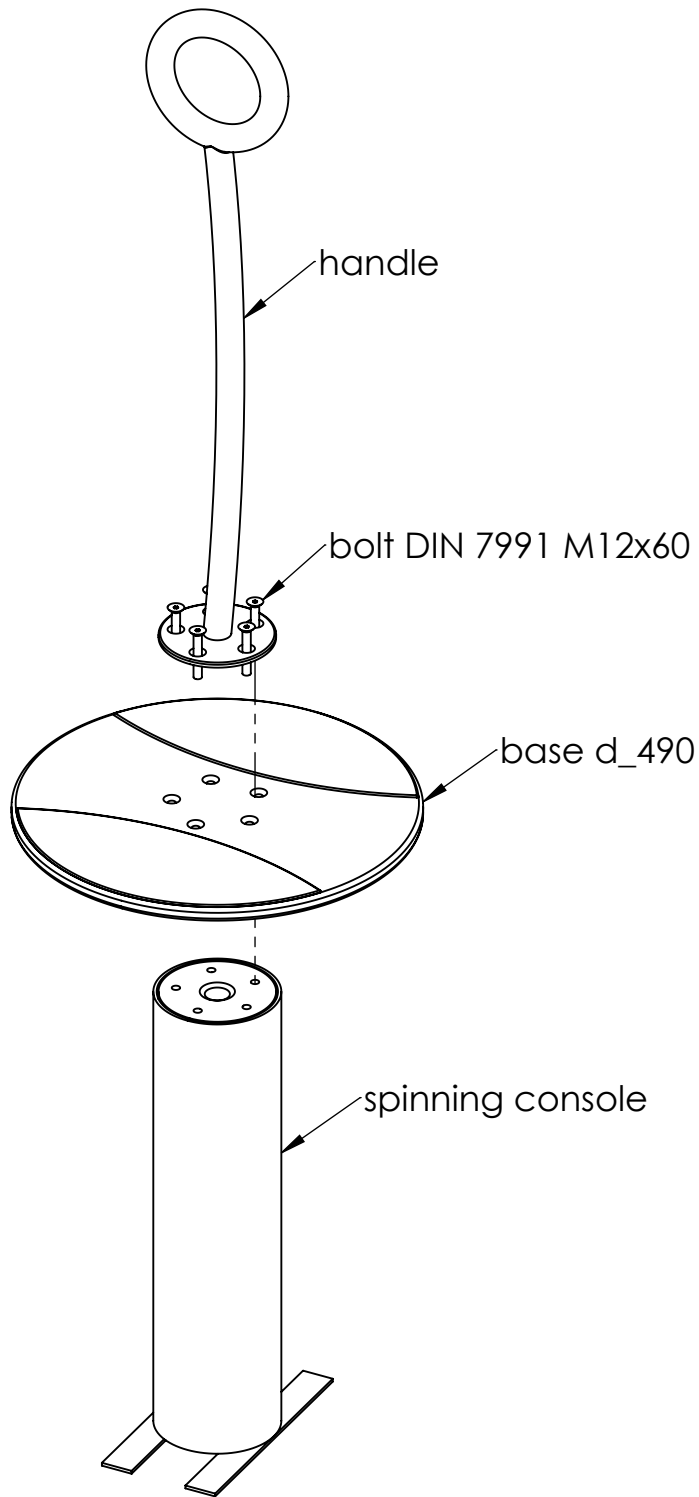

E

Ø 4490

2245

2245

UNLESS OTHERWISE SPECIFIED:
DIMENSIONS ARE IN MILLIMETERS
WEIGHT ARE IN KILOGRAMM

PART NUMBER / DWG NO.:

KM006

	NAME	SIGNATURE	DATE	REVISION
DRAWN	M.Rebase		10.08.2015	
APPV'D				

F

UNLESS OTHERWISE SPECIFIED: DIMENSIONS ARE IN MILLIMETERS WEIGHT ARE IN KILOGRAMM				
	NAME	SIGNATURE	DATE	REVISION
DRAWN	M.Rebase		10.08.2015	
APPV'D				

PART NUMBER / DWG NO.:	KM006		
DESCRIPTION:	Carousel STARLET		

Tiptiptap OÜ
Veetorni 9,
Jüri alevik, Rae vald,
75301 Harjumaa

MATERIAL:	metal, plastic	A4
WEIGHT:	SCALE: 1:20	SHEET 4 OF 5

A

B

C

D

E

UNLESS OTHERWISE SPECIFIED:
 DIMENSIONS ARE IN MILLIMETERS
 WEIGHT ARE IN KILOGRAMM

MATERIAL:

metal, plastic

A4

WEIGHT:

SCALE: 1:9

SHEET 5 OF 5