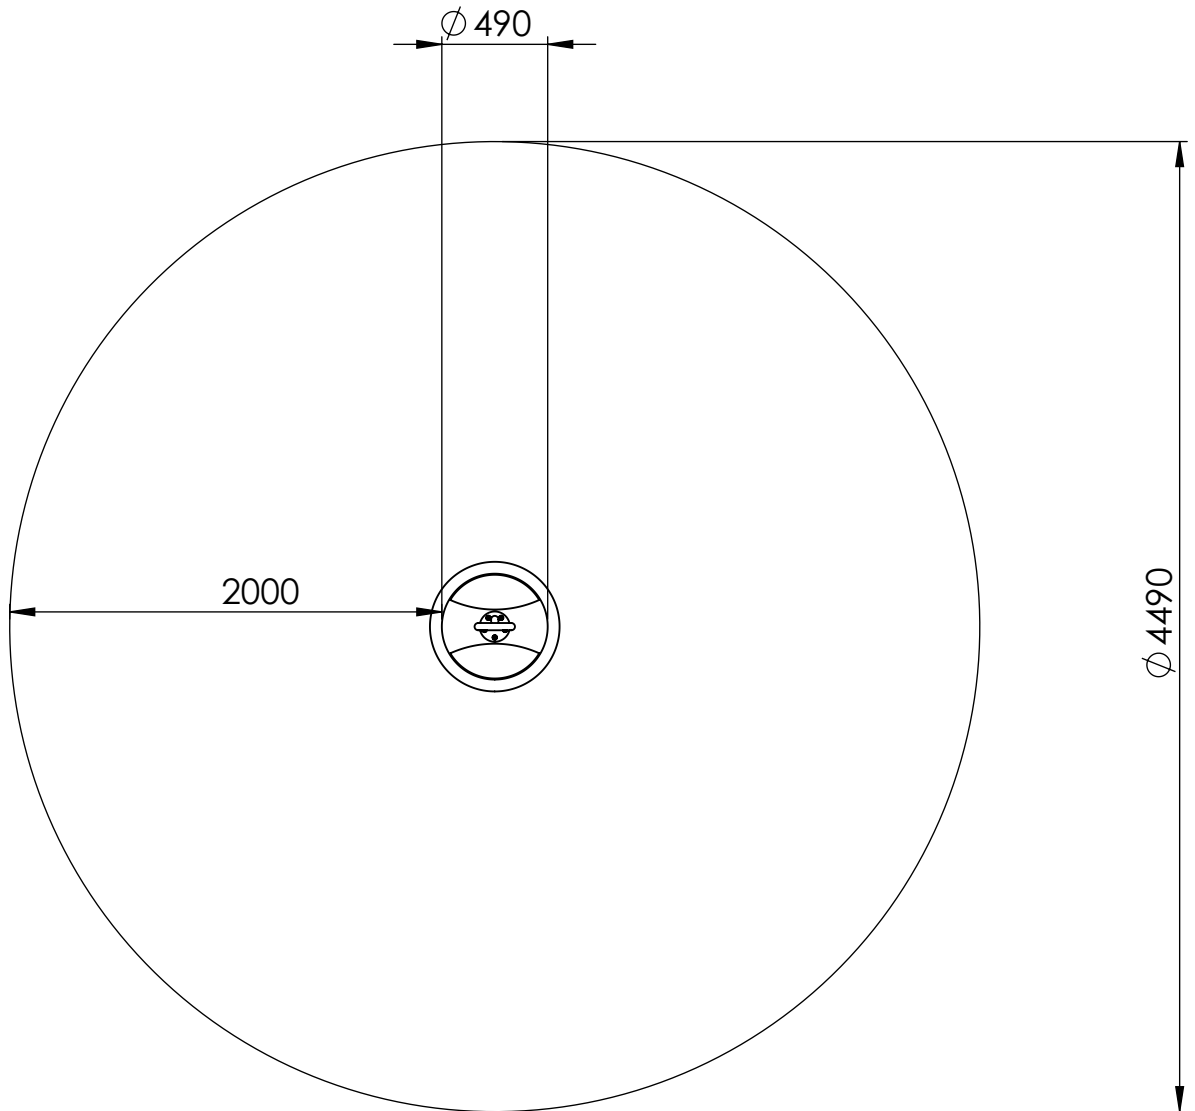

A

B

C

D

E

F

UNLESS OTHERWISE SPECIFIED:
DIMENSIONS ARE IN MILLIMETERS
WEIGHT ARE IN KILOGRAMM

PART NUMBER / DWG NO.:

A4

WEIGHT:

SCALE: 1:10

SHEET 1 OF 5

safety area

UNLESS OTHERWISE SPECIFIED:
DIMENSIONS ARE IN MILLIMETERS
WEIGHT ARE IN KILOGRAMM

PART NUMBER / DWG NO.:

KM006

E

Ø 4490

2245

2245

UNLESS OTHERWISE SPECIFIED:
DIMENSIONS ARE IN MILLIMETERS
WEIGHT ARE IN KILOGRAMM

PART NUMBER / DWG NO.:

KM006

	NAME	SIGNATURE	DATE	REVISION
DRAWN	M.Rebase		10.08.2015	
APPV'D				

MATERIAL:

metal, plastic

A4

WEIGHT:

SCALE: 1:9

SHEET 5 OF 5