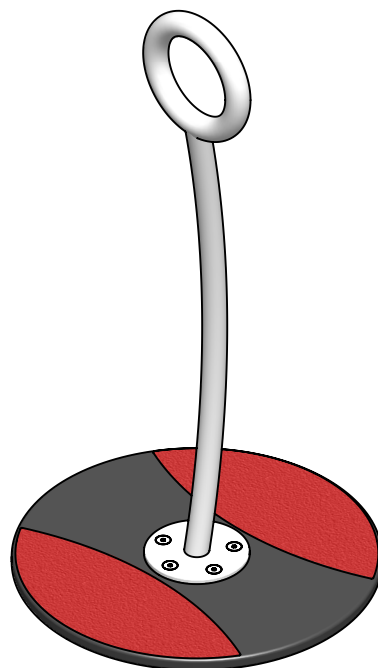

A

B

C

D

E

F

UNLESS OTHERWISE SPECIFIED:
DIMENSIONS ARE IN MILLIMETERS
WEIGHT ARE IN KILOGRAMM

PART NUMBER / DWG NO.:

KM006

	NAME	SIGNATURE	DATE	REVISION
DRAWN	M.Rebase		10.08.2015	
APPV'D				

DESCRIPTION:

Carousel STARLET

Tiptiptap OÜ

Tiptiptap OÜ
Veetorni 9,
Jüri alevik, Rae vald,
75301 Harjumaa

MATERIAL:

metal, plastic

A4

WEIGHT:

SCALE: 1:10

SHEET 1 OF 5

safety area

UNLESS OTHERWISE SPECIFIED:
DIMENSIONS ARE IN MILLIMETERS
WEIGHT ARE IN KILOGRAMM

PART NUMBER / DWG NO.:

KM006

MATERIAL:

metal, plastic

A4

WEIGHT:

SCALE: 1:9

SHEET 5 OF 5