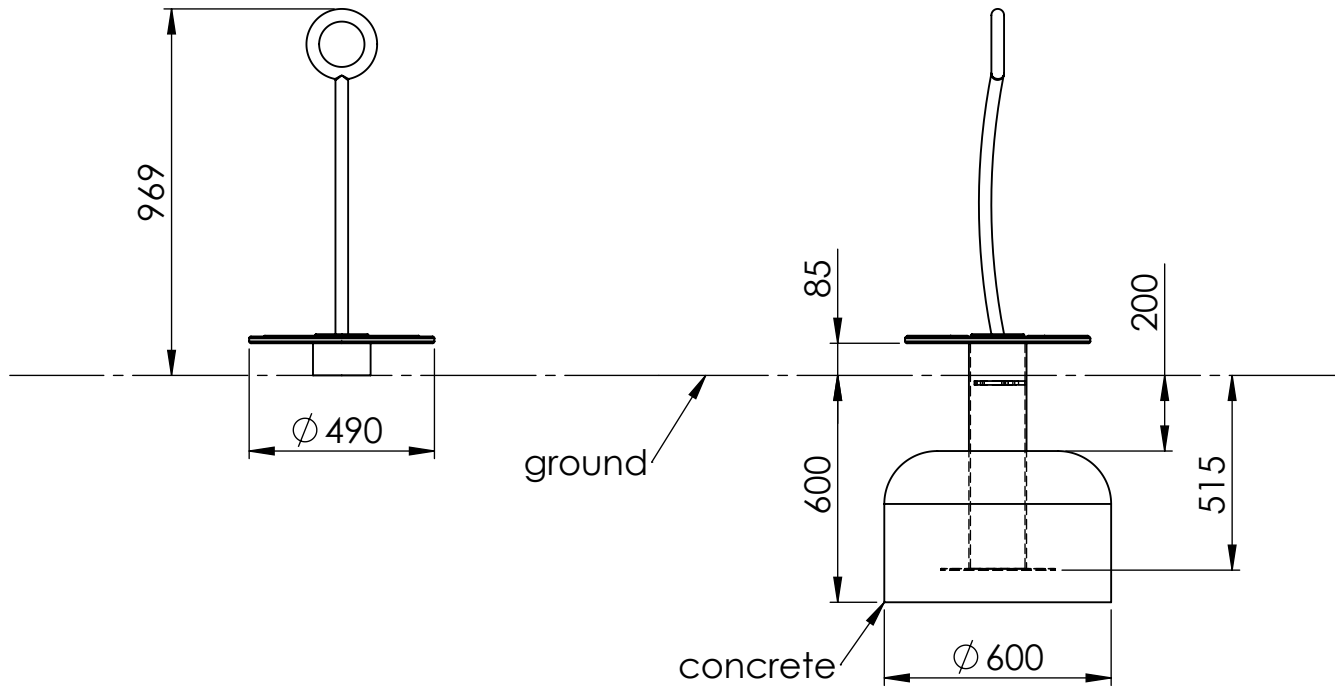

E

Ø 4490

2245

2245

UNLESS OTHERWISE SPECIFIED:
DIMENSIONS ARE IN MILLIMETERS
WEIGHT ARE IN KILOGRAMM

PART NUMBER / DWG NO.:

KM006

	NAME	SIGNATURE	DATE	REVISION
DRAWN	M.Rebase		10.08.2015	
APPV'D				

F

UNLESS OTHERWISE SPECIFIED: DIMENSIONS ARE IN MILLIMETERS WEIGHT ARE IN KILOGRAMM				
	NAME	SIGNATURE	DATE	REVISION
DRAWN	M.Rebase		10.08.2015	
APPV'D				

PART NUMBER / DWG NO.:	KM006		
DESCRIPTION:	Carousel STARLET		

MATERIAL:

metal, plastic

A4

WEIGHT:

SCALE: 1:9

SHEET 5 OF 5