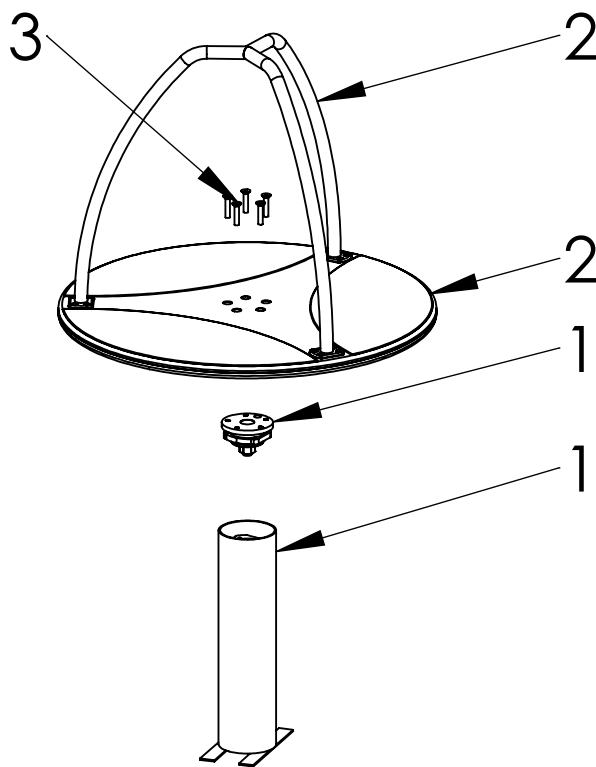

UNLESS OTHERWISE SPECIFIED:
 DIMENSIONS ARE IN MILLIMETERS
 WEIGHT ARE IN KILOGRAMM

PART NUMBER / DWG NO.:
KM005

	NAME	SIGNATURE	DATE	REVISION
DRAWN			7.06.2012	
APPV'D				

DESCRIPTION:
Carousel APOLLO

Tiptaptap OÜ

E

F

ITEM NO.	PART NUMBER	DESCRIPTION	exploded/QTY.
1	Carousel pillar with bearing	galvanaized steel, stainless steel	1
2	Carousel base with handle	PE plastic, stainlesssteel	1
3	Bolt Din 7991 12x45	stainless steel	5

UNLESS OTHERWISE SPECIFIED:
DIMENSIONS ARE IN MILLIMETERS
WEIGHT ARE IN KILOGRAMM

PART NUMBER / DWG NO.:

KM005

	NAME	SIGNATURE	DATE	REVISION
DRAWN			7.06.2012	
APPV'D				

DESCRIPTION:

Carousel APOLLO

MATERIAL: