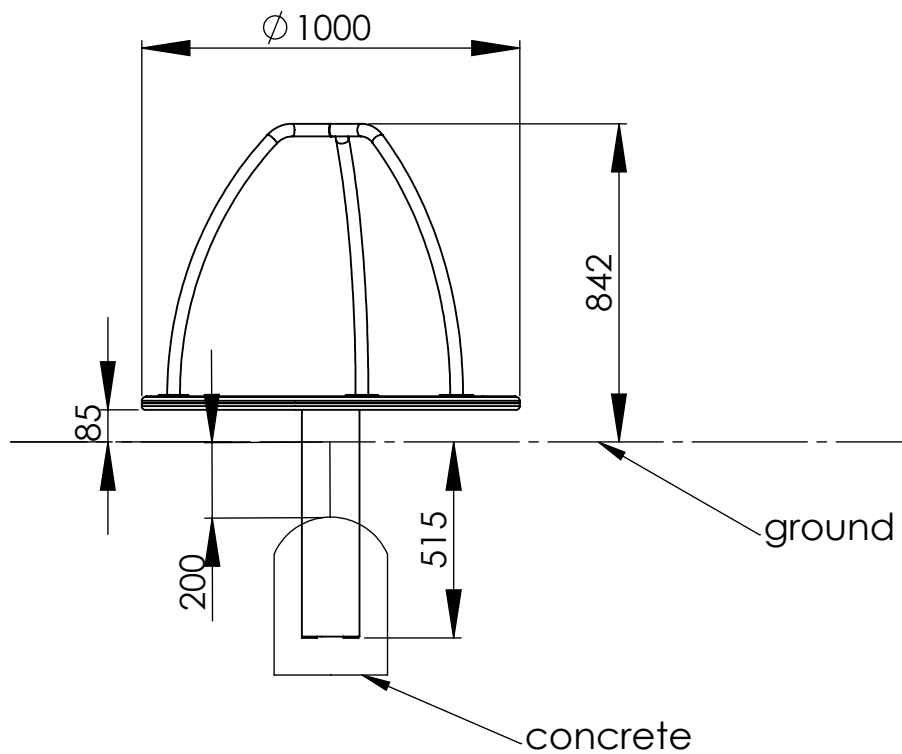

SCALE: 1:50

SHEET 3 OF 5

A

B

C

D

E

F

UNLESS OTHERWISE SPECIFIED:
 DIMENSIONS ARE IN MILLIMETERS
 WEIGHT ARE IN KILOGRAMM

PART NUMBER / DWG NO.:
KM005

	NAME	SIGNATURE	DATE	REVISION
DRAWN			7.06.2012	
APPV'D				

DESCRIPTION:
Carousel APOLLO

Tiptaptap OÜ