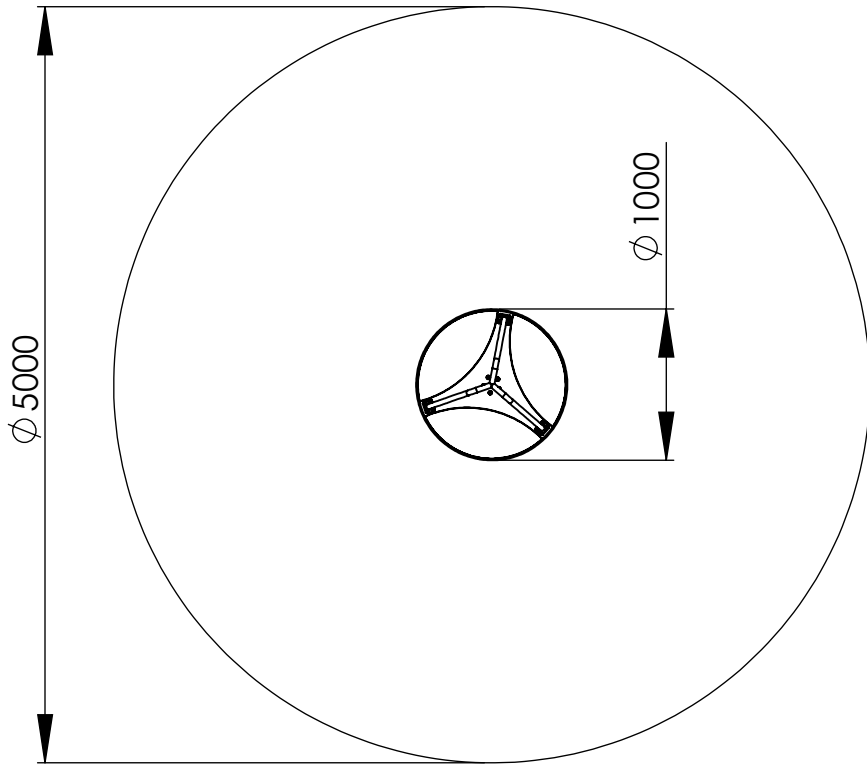

A4

WEIGHT:

SCALE: 1:50

SHEET 1 OF 5

A

safety area

B

C

D

E

UNLESS OTHERWISE SPECIFIED:
 DIMENSIONS ARE IN MILLIMETERS
 WEIGHT ARE IN KILOGRAMM

PART NUMBER / DWG NO.:

KM005

	NAME	SIGNATURE	DATE	REVISION
DRAWN			7.06.2012	
APPV'D				

DESCRIPTION:

Carousel APOLLO