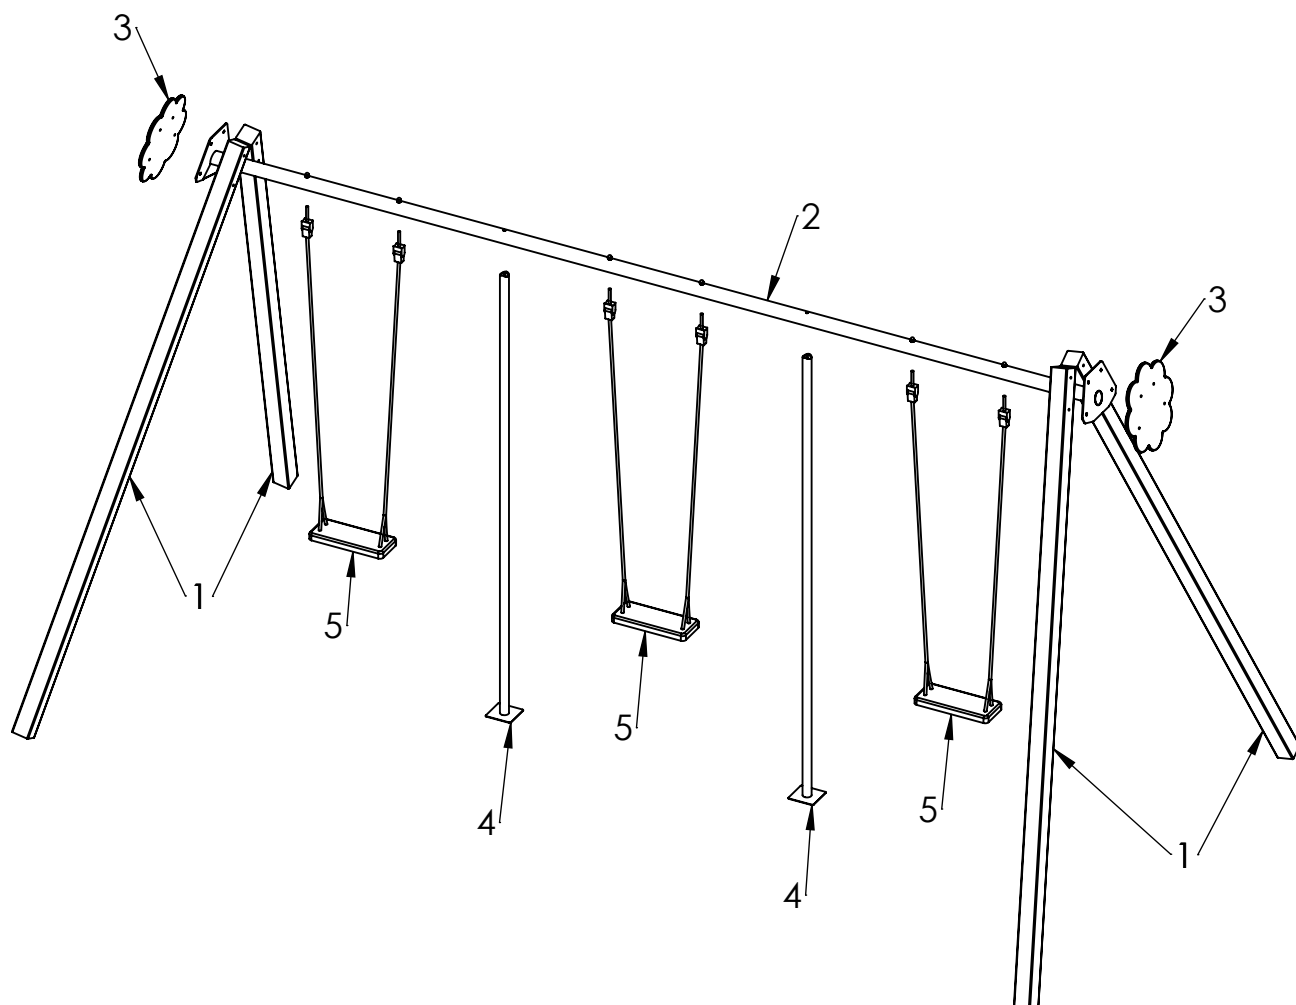

A

B

C

D

ITEM NO.	PART NUMBER	DESCRIPTION	QTY.
1	post 98x98x3400	laminated wood	4
2	beam 76x5326	galvanized steel	1
3	side fixture	plastic	2
4	center beam 48x2713	galvanized steel	2
5	seat complete with fittings	rubber compound with aluminium insert	3