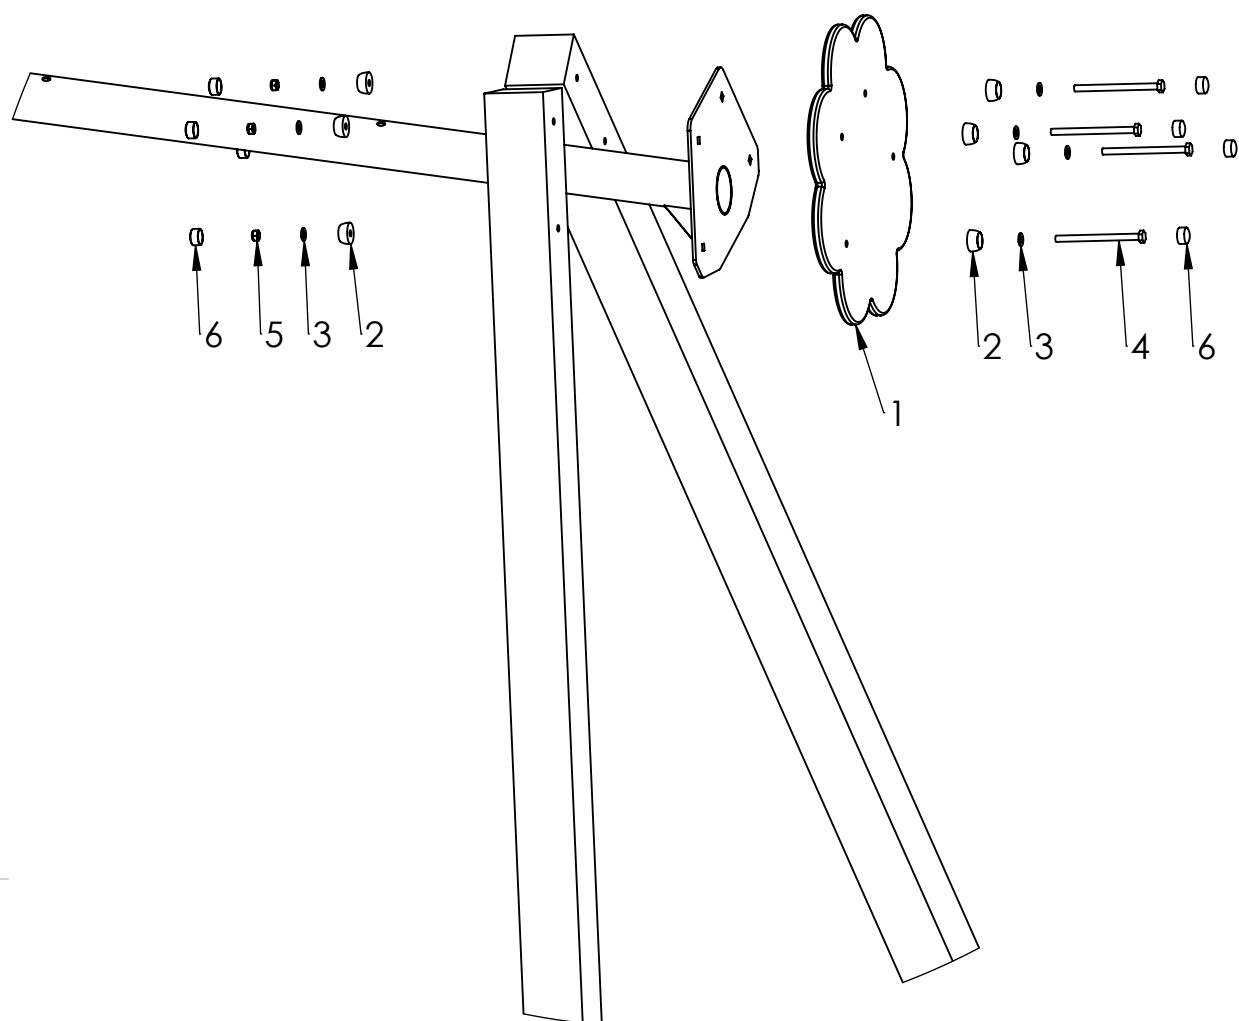

SHEET 6 OF 9

A

B

C

D

E

F

ITEM NO.	PART NUMBER
1	side fixture
2	nut cover M10
3	washer M10
4	bolt DIN931 M10x140
6	nut cover cap M10