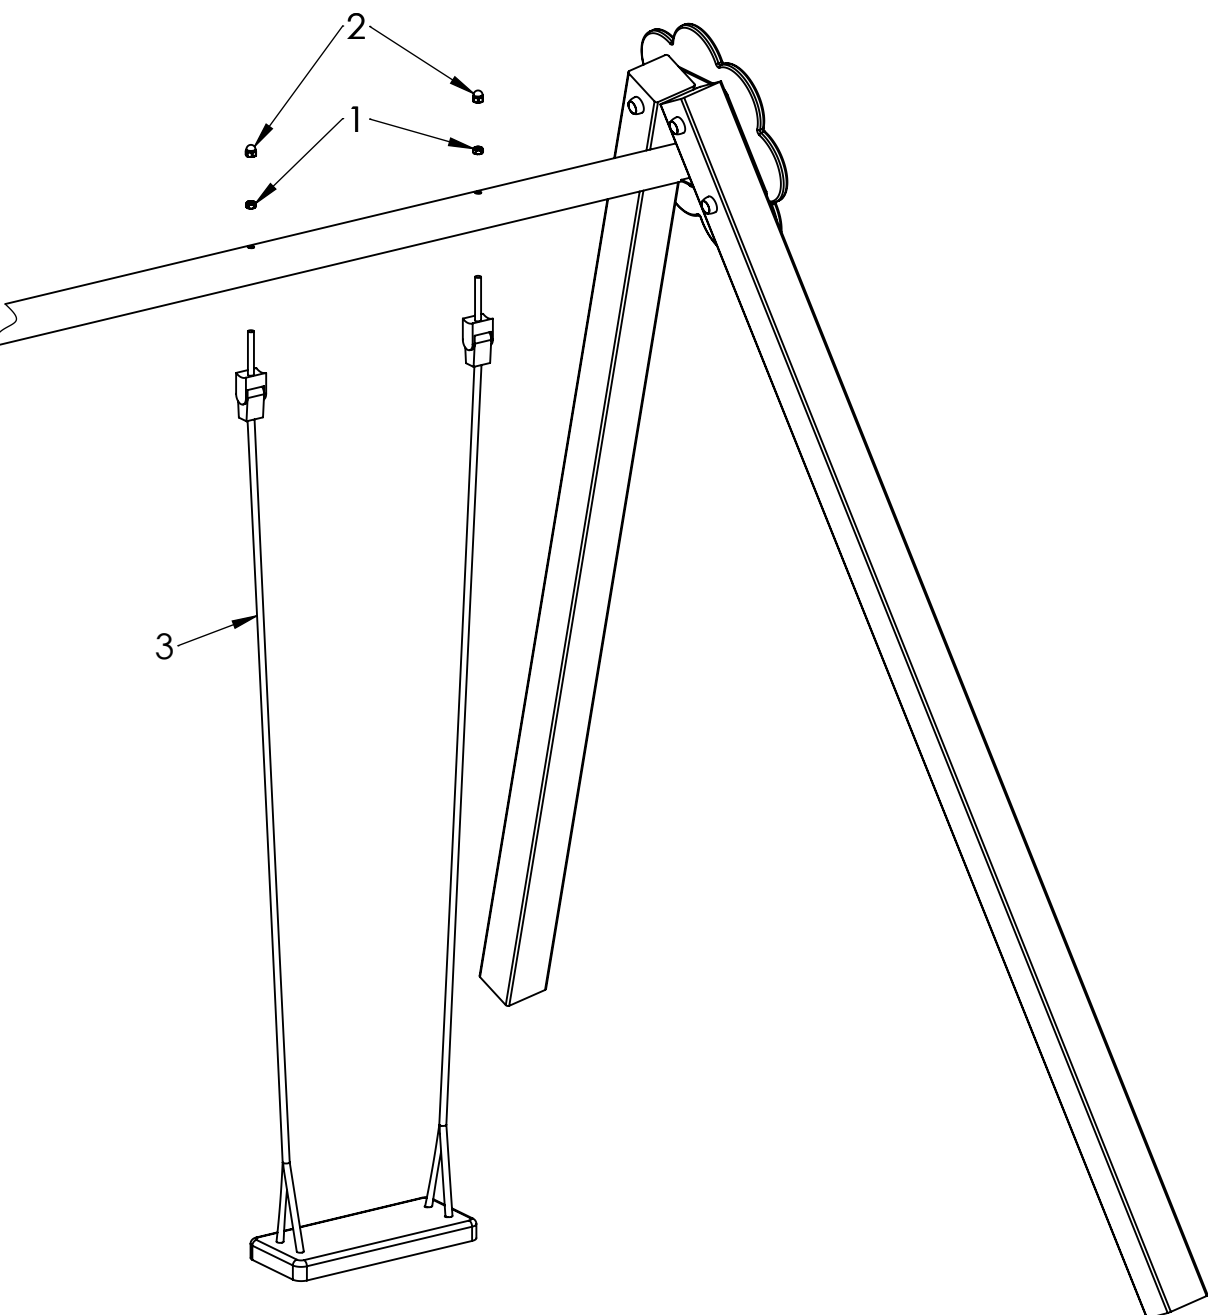

MATERIAL:

wood, metal, plastic

A4

WEIGHT:

SCALE: 1:100

SHEET 8 OF 9

ITEM NO.	PART NUMBER
1	nut DIN985 M12
2	domed cap nut DIN1587 M12
3	seat complect with fittings

UNLESS OTHERWISE SPECIFIED: DIMENSIONS ARE IN MILLIMETERS WEIGHT ARE IN KILOGRAMM				
	NAME	SIGNATURE	DATE	REVISION
DRAWN	M.Rebase		29.07.2014	
APPV'D				