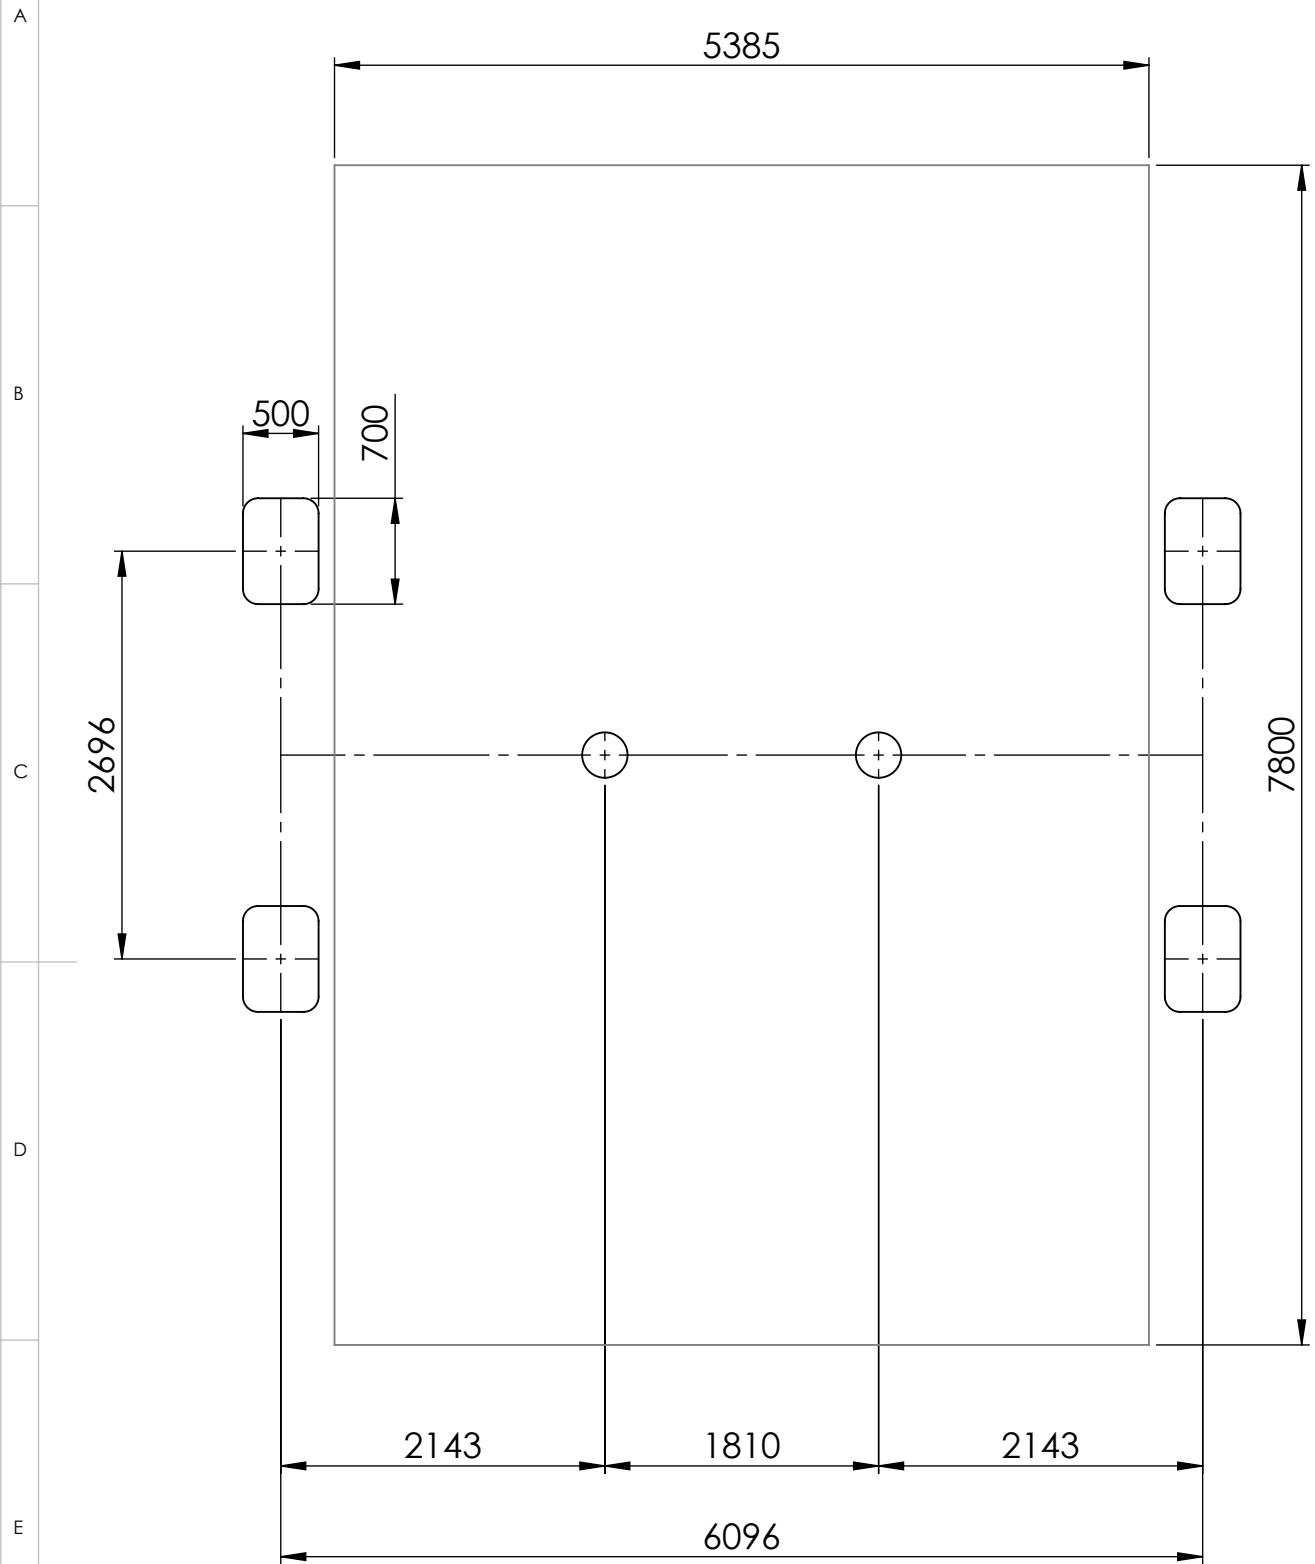

foundation

UNLESS OTHERWISE SPECIFIED:
DIMENSIONS ARE IN MILLIMETERS
WEIGHT ARE IN KILOGRAMM

PART NUMBER / DWG NO.:

K004

	NAME	SIGNATURE	DATE	REVISION
DRAWN	M.Rebase		29.07.2014	
APPV'D				

DESCRIPTION:

Swing BELL-FLOWER 3 places

Tiptaptap OÜ

Tiptaptap OÜ
Veetorni 9,
Jüri alevik, Rae vald,
75301 Harjumaa

MATERIAL:

wood, metal, plastic

A4

WEIGHT:

SCALE: 1:50

SHEET 3 OF 9