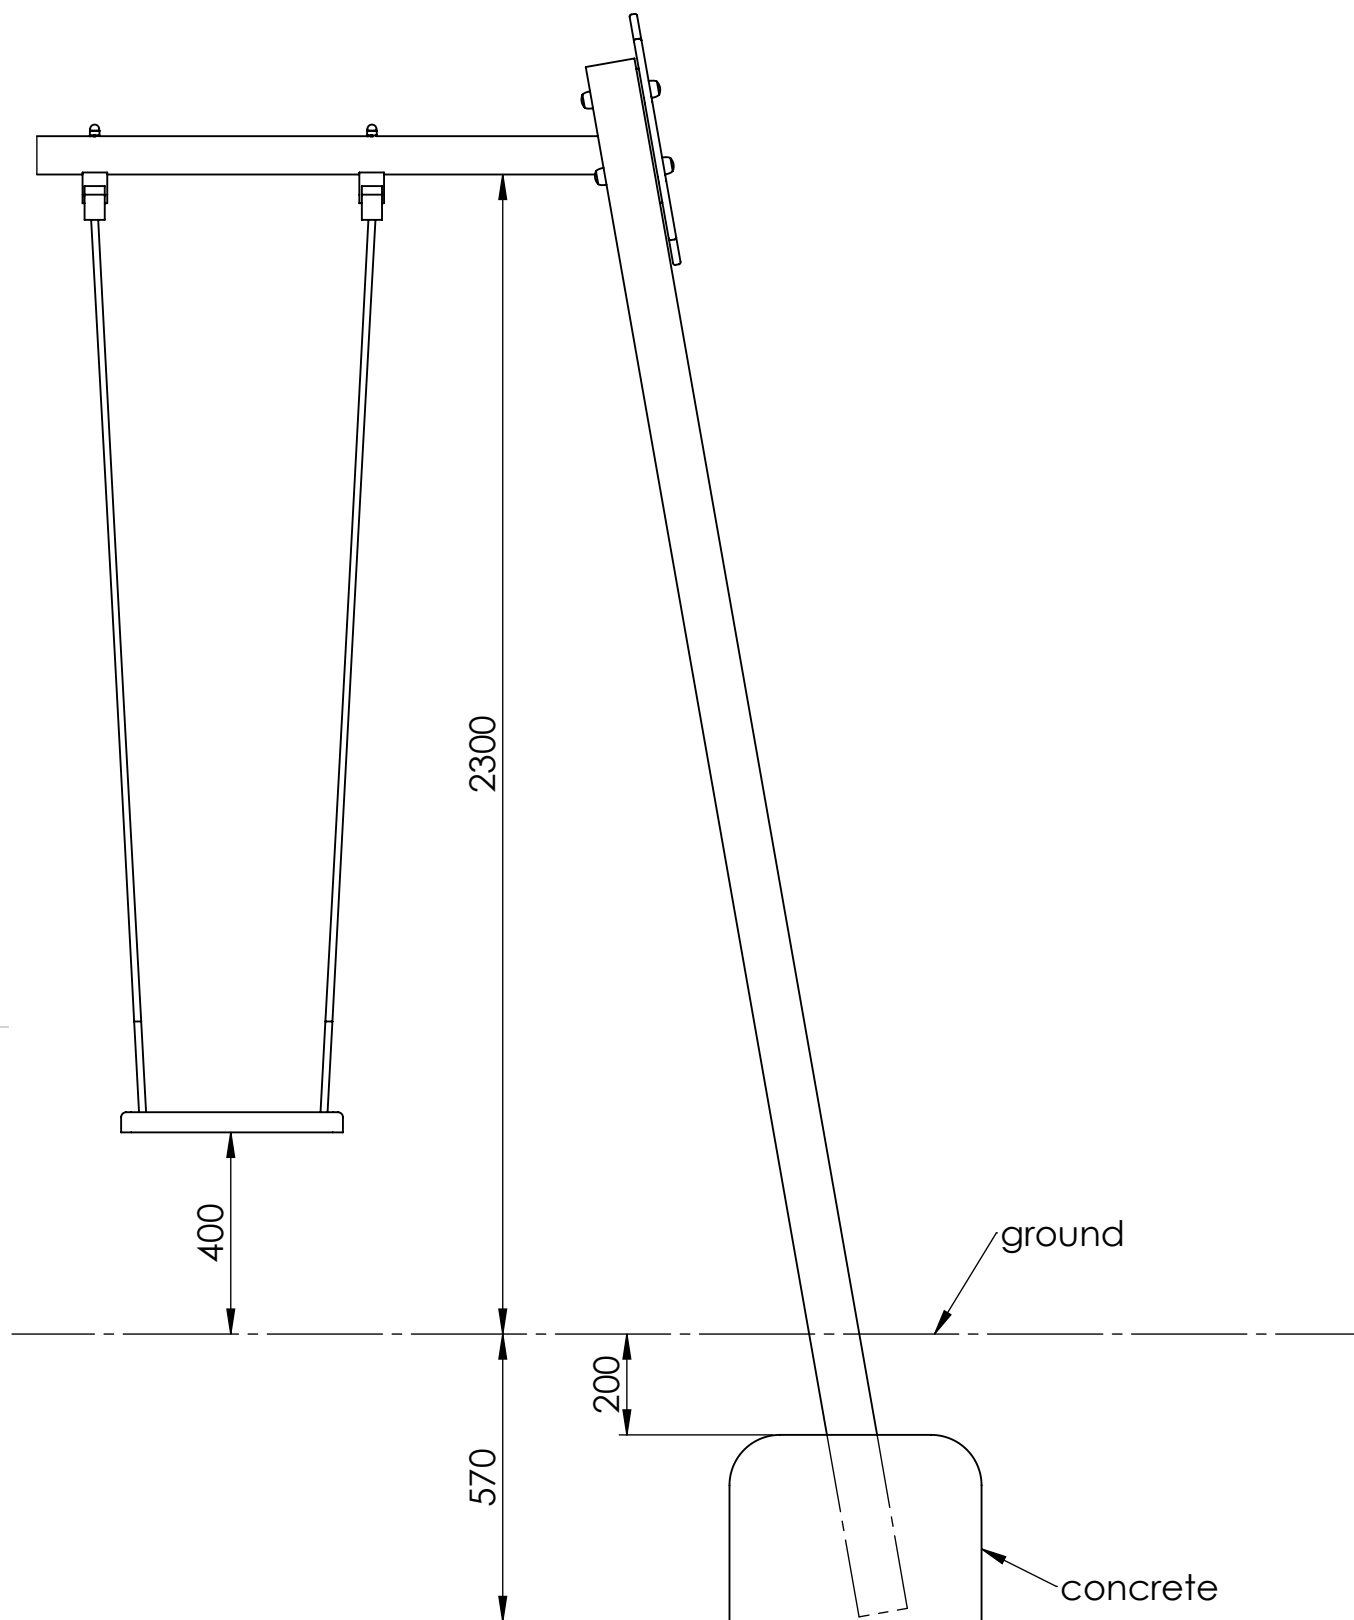

A

B

C

D

E

UNLESS OTHERWISE SPECIFIED:
DIMENSIONS ARE IN MILLIMETERS
WEIGHT ARE IN KILOGRAMM

PART NUMBER / DWG NO.:

K004

	NAME	SIGNATURE	DATE	REVISION
DRAWN	M.Rebase		29.07.2014	
APPV'D				

DESCRIPTION:

Swing BELL-FLOWER 3 places

F

Tiptaptap OÜ

Tiptaptap OÜ
Veetorni 9,
Jüri alevik, Rae vald,
75301 Harjumaa

MATERIAL:

wood, metal, plastic

A4

WEIGHT:

SCALE: 1:100

SHEET 6 OF 9