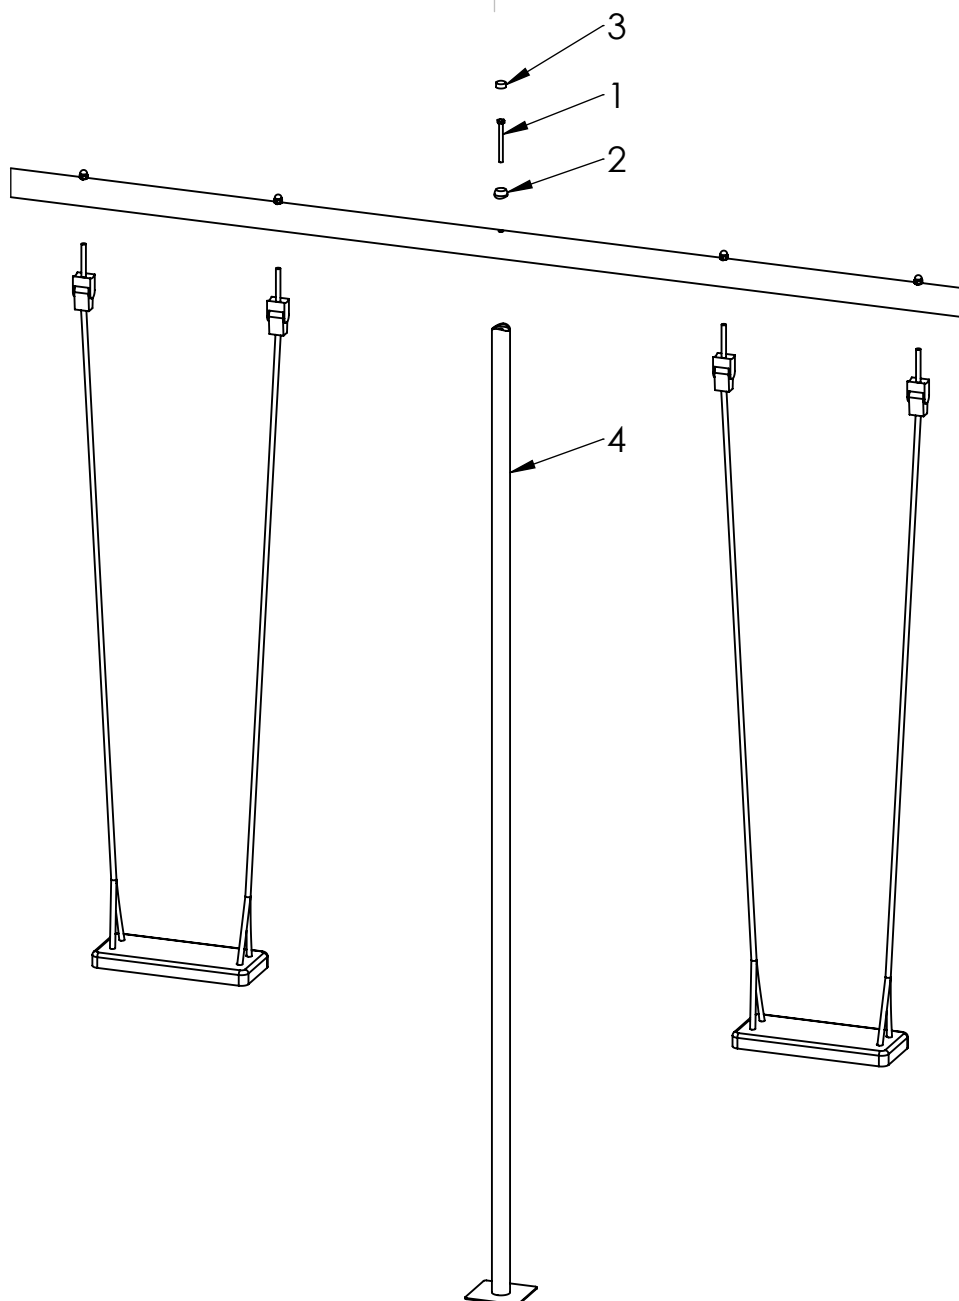

SHEET 6 OF 9

A

B

C

D

E

F

ITEM NO.	PART NUMBER
1	side fixture
2	nut cover M10
3	washer M10
4	bolt DIN931 M10x140
6	nut cover cap M10

A

B

C

D

E

F

ITEM NO.	ITEM NAME
1	bolt DIN931 M10x110
2	nut cover M10
3	nut cover cap M10
4	center beam

UNLESS OTHERWISE SPECIFIED:
DIMENSIONS ARE IN MILLIMETERS
WEIGHT ARE IN KILOGRAMM

MATERIAL:

wood, metal, plastic

A4

WEIGHT:

SCALE: 1:100

SHEET 8 OF 9

ITEM NO.	PART NUMBER
1	nut DIN985 M12
2	domed cap nut DIN1587 M12
3	seat complect with fittings

UNLESS OTHERWISE SPECIFIED: DIMENSIONS ARE IN MILLIMETERS WEIGHT ARE IN KILOGRAMM				
	NAME	SIGNATURE	DATE	REVISION
DRAWN	M.Rebase		29.07.2014	
APPV'D				