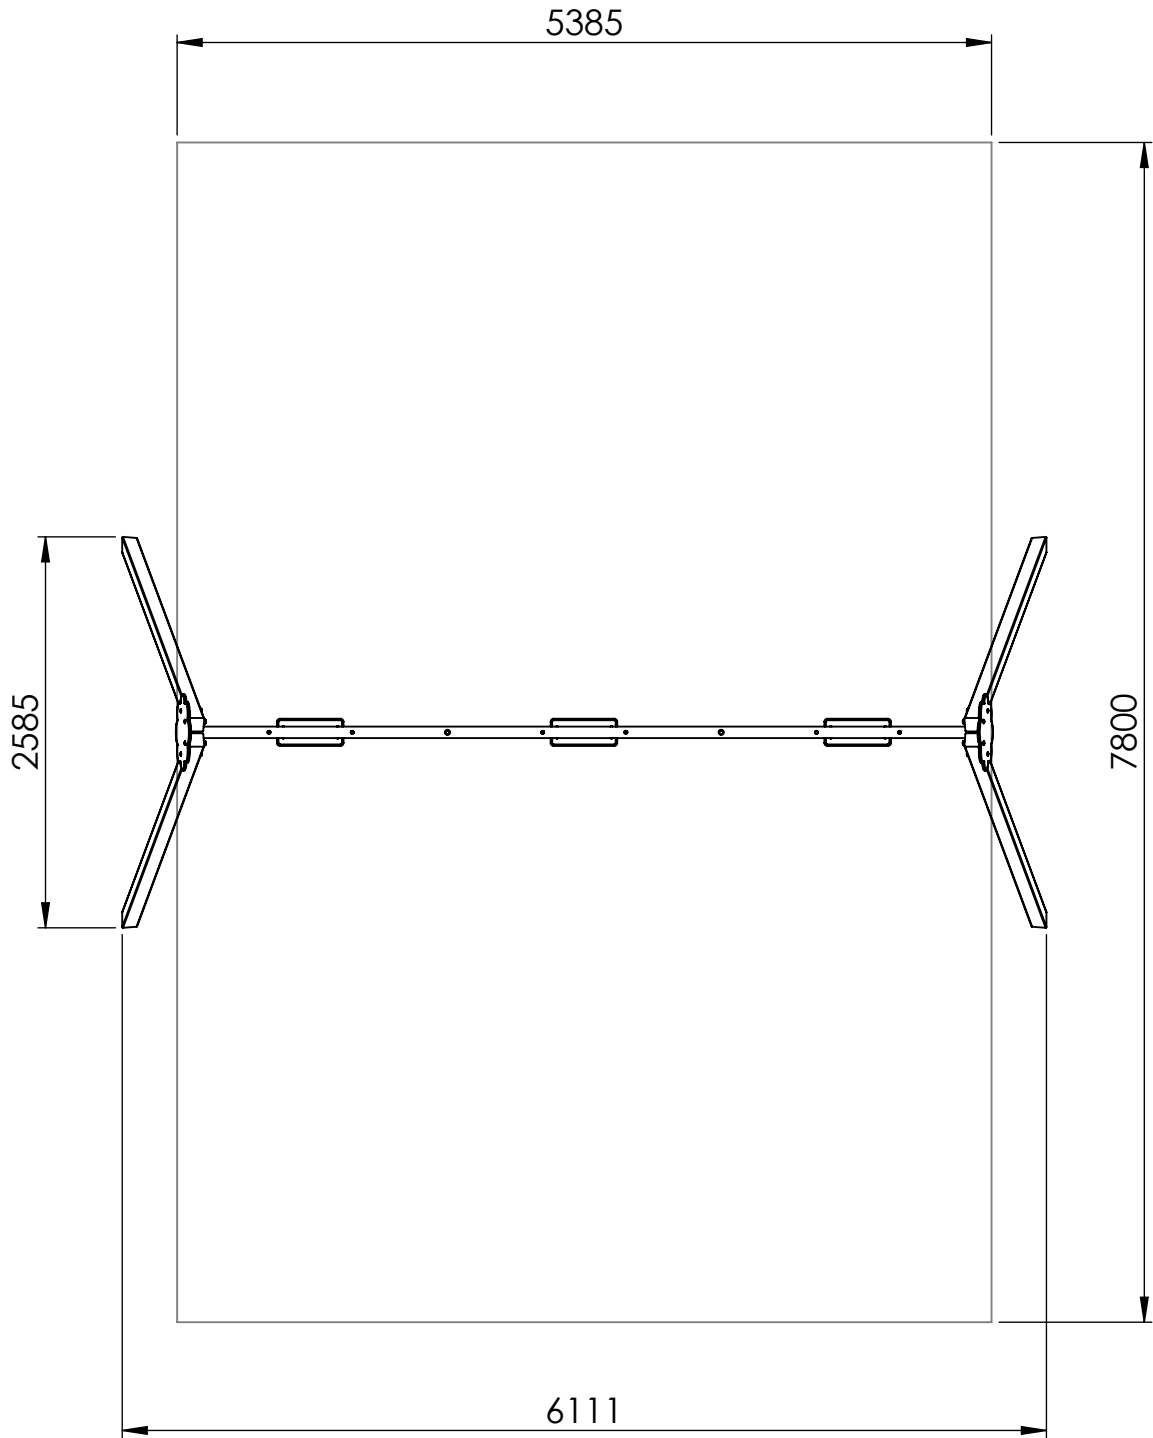

E

F

UNLESS OTHERWISE SPECIFIED:
DIMENSIONS ARE IN MILLIMETERS
WEIGHT ARE IN KILOGRAMM

PART NUMBER / DWG NO.:

K004

	NAME	SIGNATURE	DATE	REVISION
DRAWN	M.Rebase		29.07.2014	
APPV'D				

DESCRIPTION:

Swing BELL-FLOWER 3 places

safety area

A

B

C

D

E

UNLESS OTHERWISE SPECIFIED:
DIMENSIONS ARE IN MILLIMETERS
WEIGHT ARE IN KILOGRAMM

PART NUMBER / DWG NO.:
K004

A

B

C

D

ITEM NO.	PART NUMBER	DESCRIPTION	QTY.
1	post 98x98x3400	laminated wood	4
2	beam 76x5326	galvanized steel	1
3	side fixture	plastic	2
4	center beam 48x2713	galvanized steel	2
5	seat complete with fittings	rubber compound with aluminium insert	3

UNLESS OTHERWISE SPECIFIED: DIMENSIONS ARE IN MILLIMETERS WEIGHT ARE IN KILOGRAMM				PART NUMBER / DWG NO.:	
				K004	
				DESCRIPTION:	
				Swing BELL-FLOWER 3 places	
				MATERIAL:	
				wood, metal, plastic	
				A4	
				WEIGHT:	
				SCALE: 1:40	
				SHEET 5 OF 9	