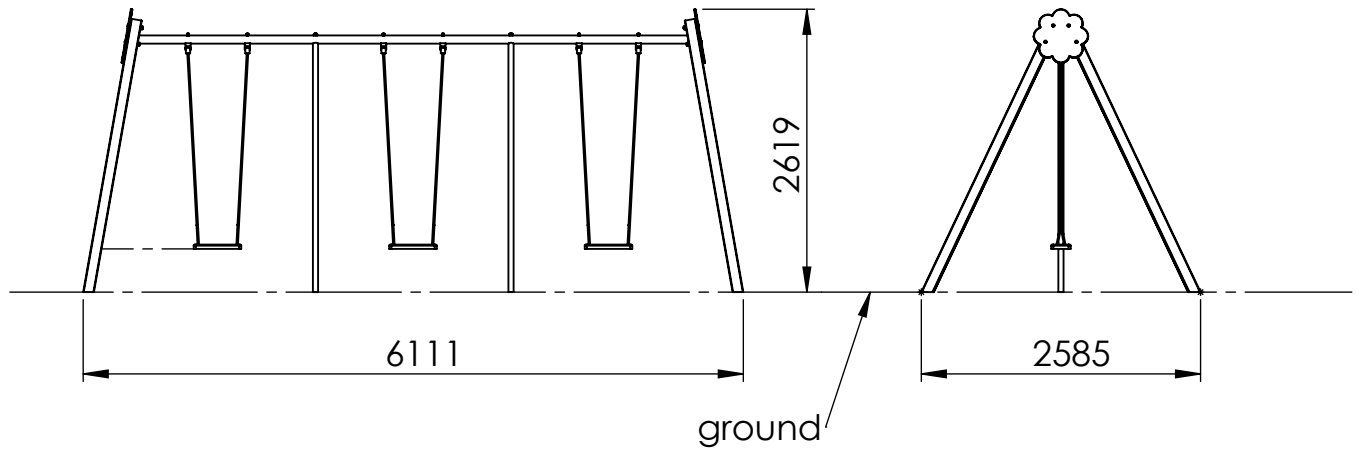

E

F

UNLESS OTHERWISE SPECIFIED:
DIMENSIONS ARE IN MILLIMETERS
WEIGHT ARE IN KILOGRAMM

PART NUMBER / DWG NO.:

K004

	NAME	SIGNATURE	DATE	REVISION
DRAWN	M.Rebase		29.07.2014	
APPV'D				

DESCRIPTION:

Swing BELL-FLOWER 3 places

A

B

C

D

ITEM NO.	PART NUMBER	DESCRIPTION	QTY.
1	post 98x98x3400	laminated wood	4
2	beam 76x5326	galvanized steel	1
3	side fixture	plastic	2
4	center beam 48x2713	galvanized steel	2
5	seat complete with fittings	rubber compound with aluminium insert	3