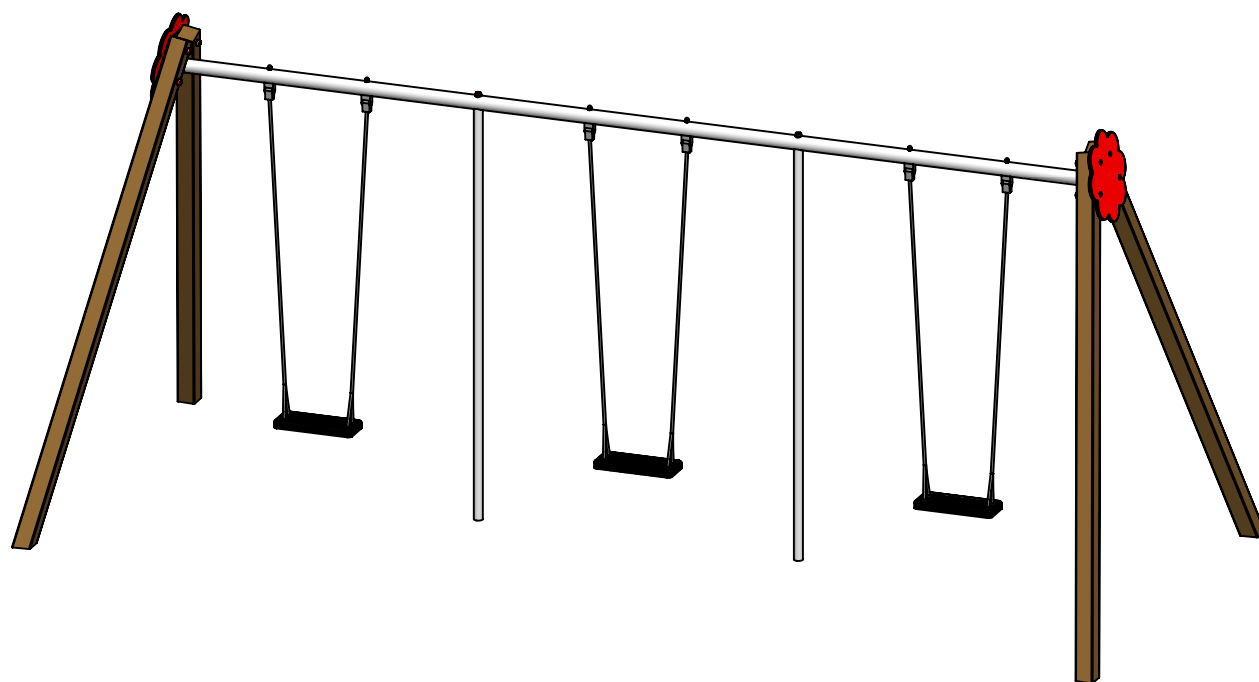

E

F

UNLESS OTHERWISE SPECIFIED:
DIMENSIONS ARE IN MILLIMETERS
WEIGHT ARE IN KILOGRAMM

PART NUMBER / DWG NO.:

K004

	NAME	SIGNATURE	DATE	REVISION
DRAWN	M.Rebase		29.07.2014	
APPV'D				

DESCRIPTION:

Swing BELL-FLOWER 3 places

UNLESS OTHERWISE SPECIFIED: DIMENSIONS ARE IN MILLIMETERS WEIGHT ARE IN KILOGRAMM				PART NUMBER / DWG NO.:	
				K004	
				DESCRIPTION:	
				Swing BELL-FLOWER 3 places	
				MATERIAL:	
				wood, metal, plastic	
				A4	
				WEIGHT:	
				SCALE: 1:40	
				SHEET 5 OF 9	