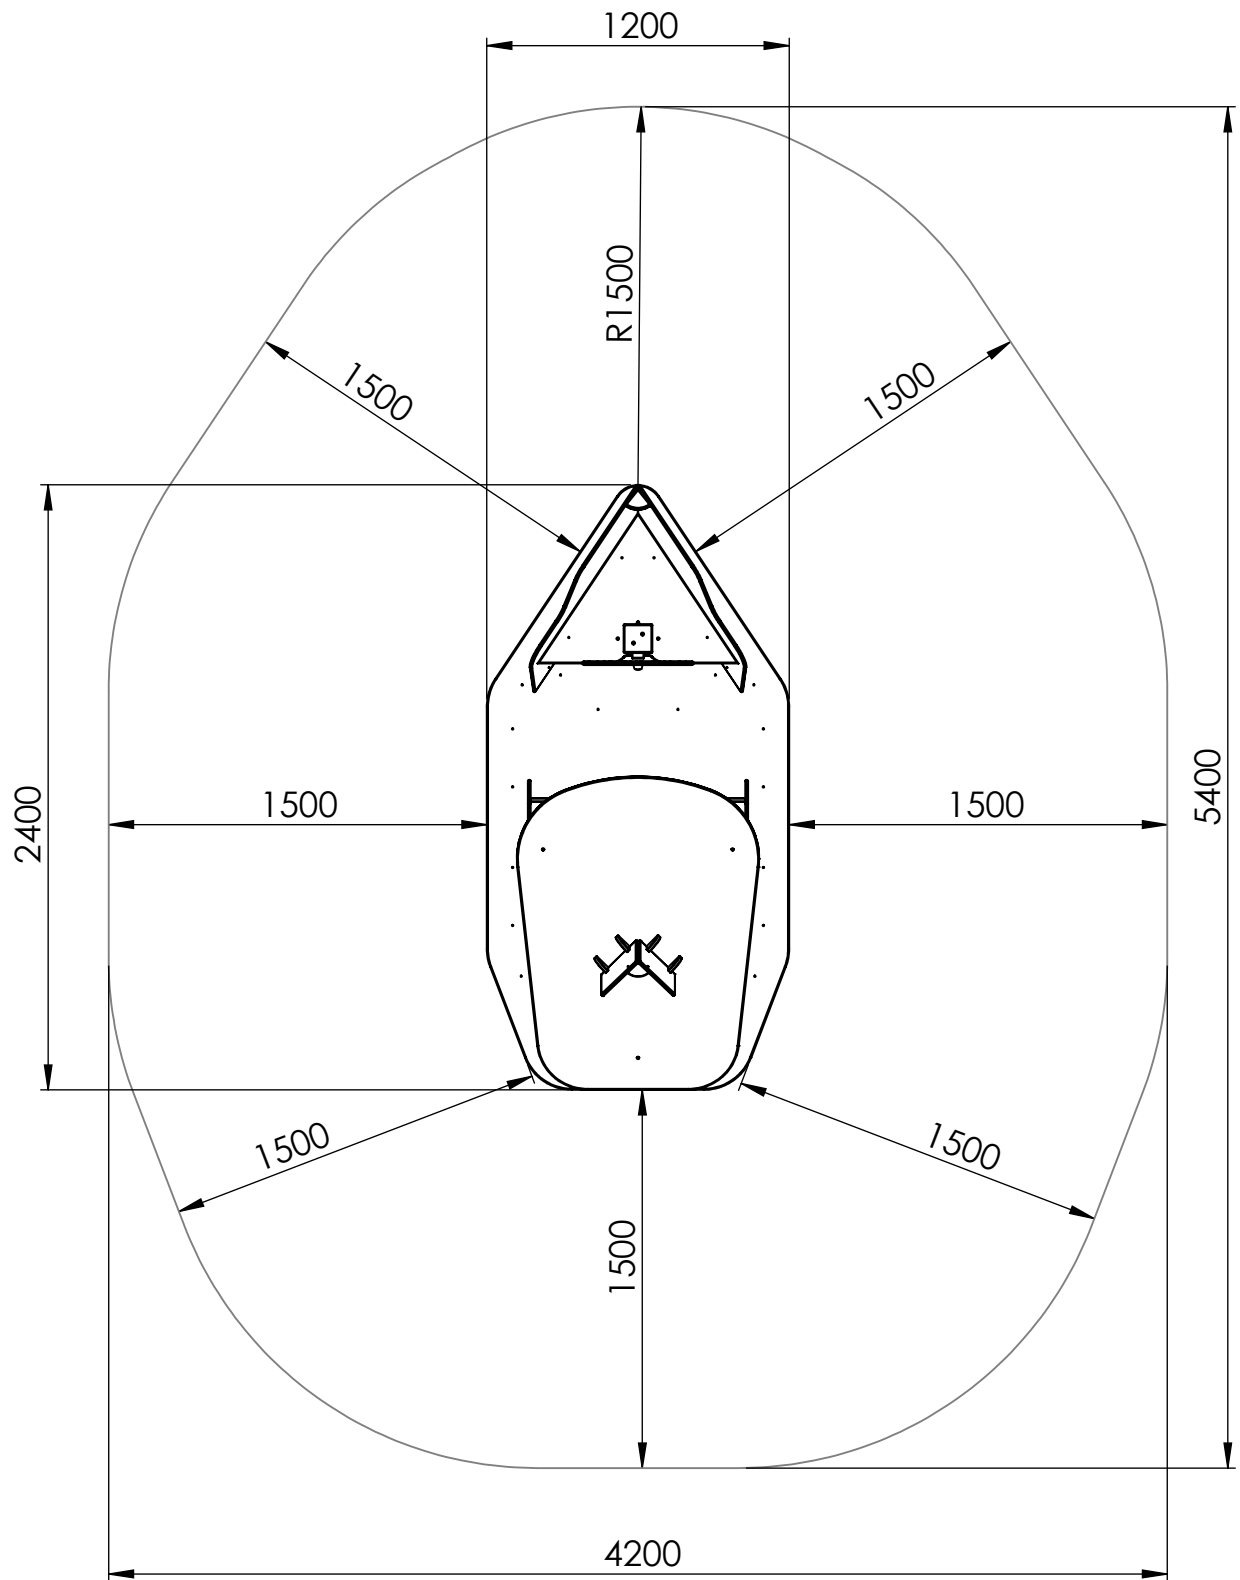

A

B

C

D

E

F

UNLESS OTHERWISE SPECIFIED:
DIMENSIONS ARE IN MILLIMETERS
WEIGHT ARE IN KILOGRAMM

PART NUMBER / DWG NO.:

A4

WEIGHT:

SCALE: 1:15

SHEET 1 OF 6

Safety area

UNLESS OTHERWISE SPECIFIED:
DIMENSIONS ARE IN MILLIMETERS
WEIGHT ARE IN KILOGRAMM

PART NUMBER / DWG NO.:

MM121