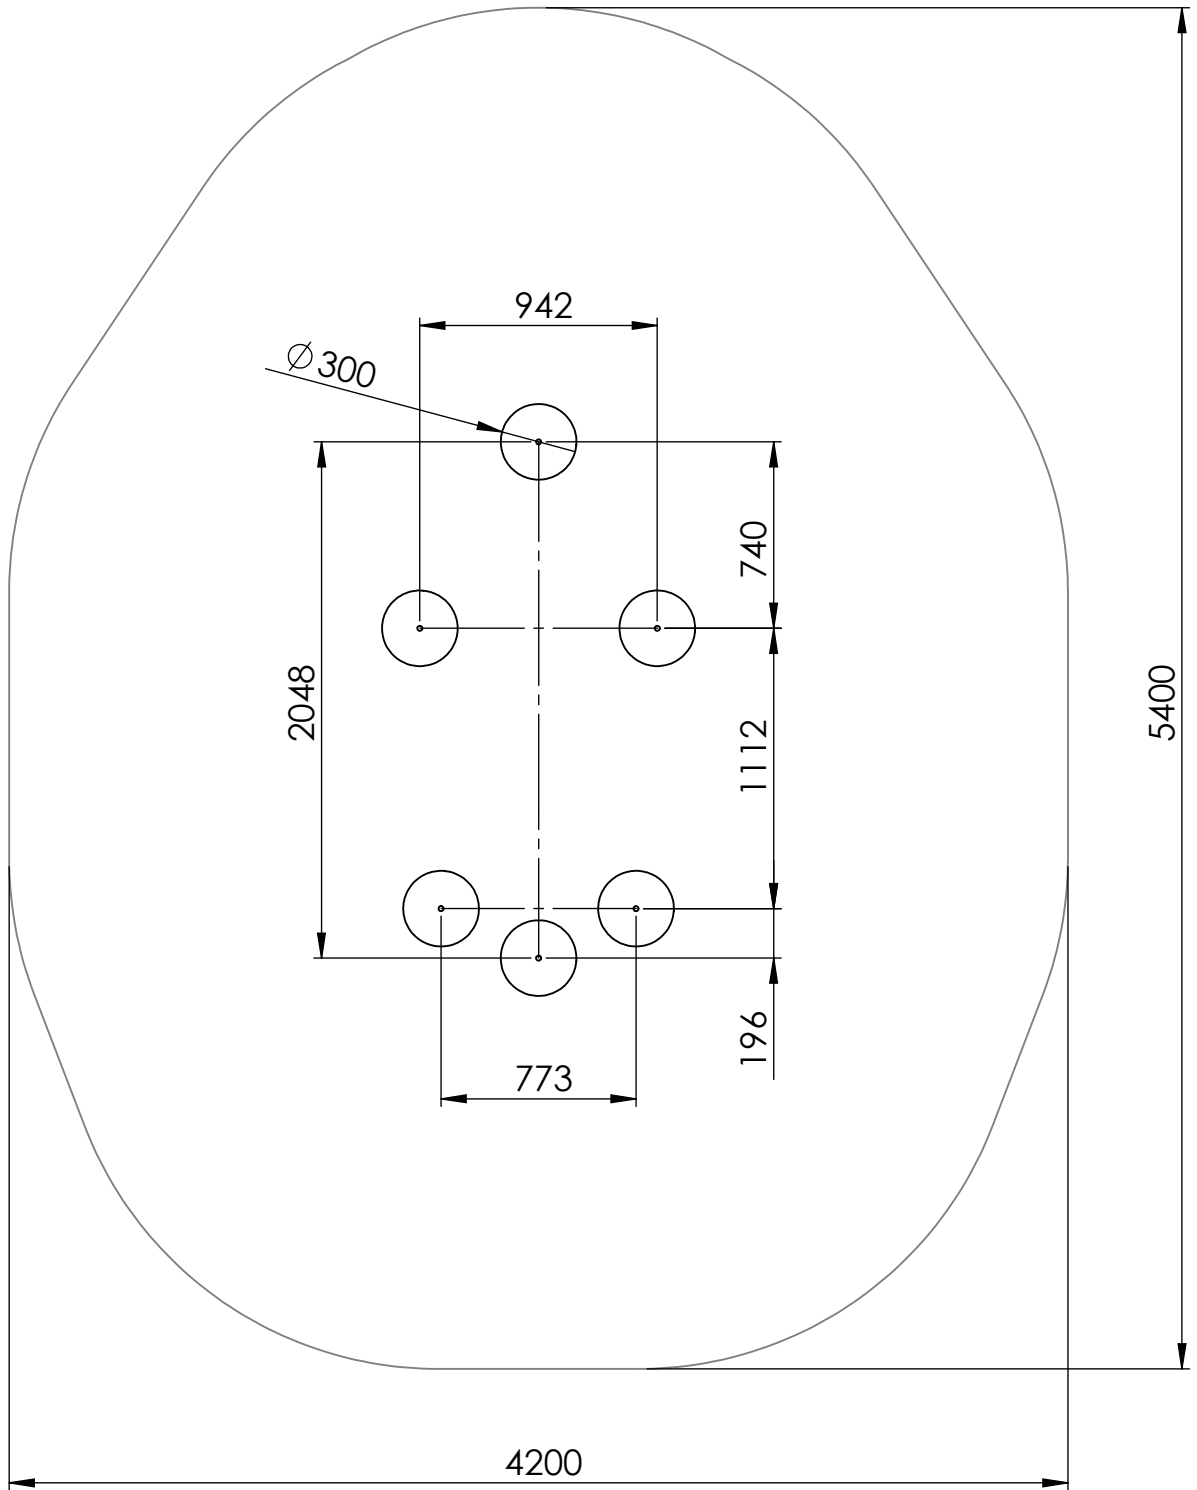

A4

WEIGHT:

SCALE: 1:15

SHEET 1 OF 6

Safety area

UNLESS OTHERWISE SPECIFIED:
DIMENSIONS ARE IN MILLIMETERS
WEIGHT ARE IN KILOGRAMM

PART NUMBER / DWG NO.:

MM121

A4

WEIGHT:

SCALE: 1:30

SHEET 2 OF 6

Foundation

A

B

C

D

E

UNLESS OTHERWISE SPECIFIED:
DIMENSIONS ARE IN MILLIMETERS
WEIGHT ARE IN KILOGRAMM

PART NUMBER / DWG NO.:

MM121

	NAME	SIGNATURE	DATE	REVISION
DRAWN	R.Fedotov		4.04.2014	
APPV'D				

DESCRIPTION:

Playboat Uku