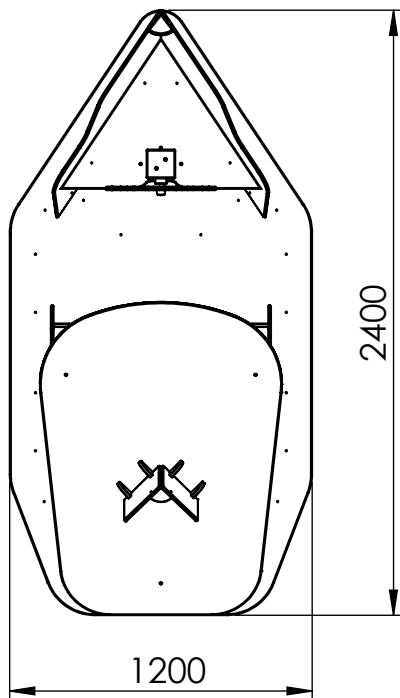

A

B

C

D

E

F

UNLESS OTHERWISE SPECIFIED:
DIMENSIONS ARE IN MILLIMETERS
WEIGHT ARE IN KILOGRAMM

PART NUMBER / DWG NO.:

A4

WEIGHT:

SCALE: 1:15

SHEET 1 OF 6

Safety area

UNLESS OTHERWISE SPECIFIED:
DIMENSIONS ARE IN MILLIMETERS
WEIGHT ARE IN KILOGRAMM

PART NUMBER / DWG NO.:

MM121

D

E

UNLESS OTHERWISE SPECIFIED:
DIMENSIONS ARE IN MILLIMETERS
WEIGHT ARE IN KILOGRAMM

PART NUMBER / DWG NO.:

MM121

	NAME	SIGNATURE	DATE	REVISION
DRAWN	R.Fedotov		4.04.2014	
APPV'D				

DESCRIPTION:

Playboat Uku

SHEET 3 OF 6

A

B

C

D

E

UNLESS OTHERWISE SPECIFIED:
DIMENSIONS ARE IN MILLIMETERS
WEIGHT ARE IN KILOGRAMM

PART NUMBER / DWG NO.: