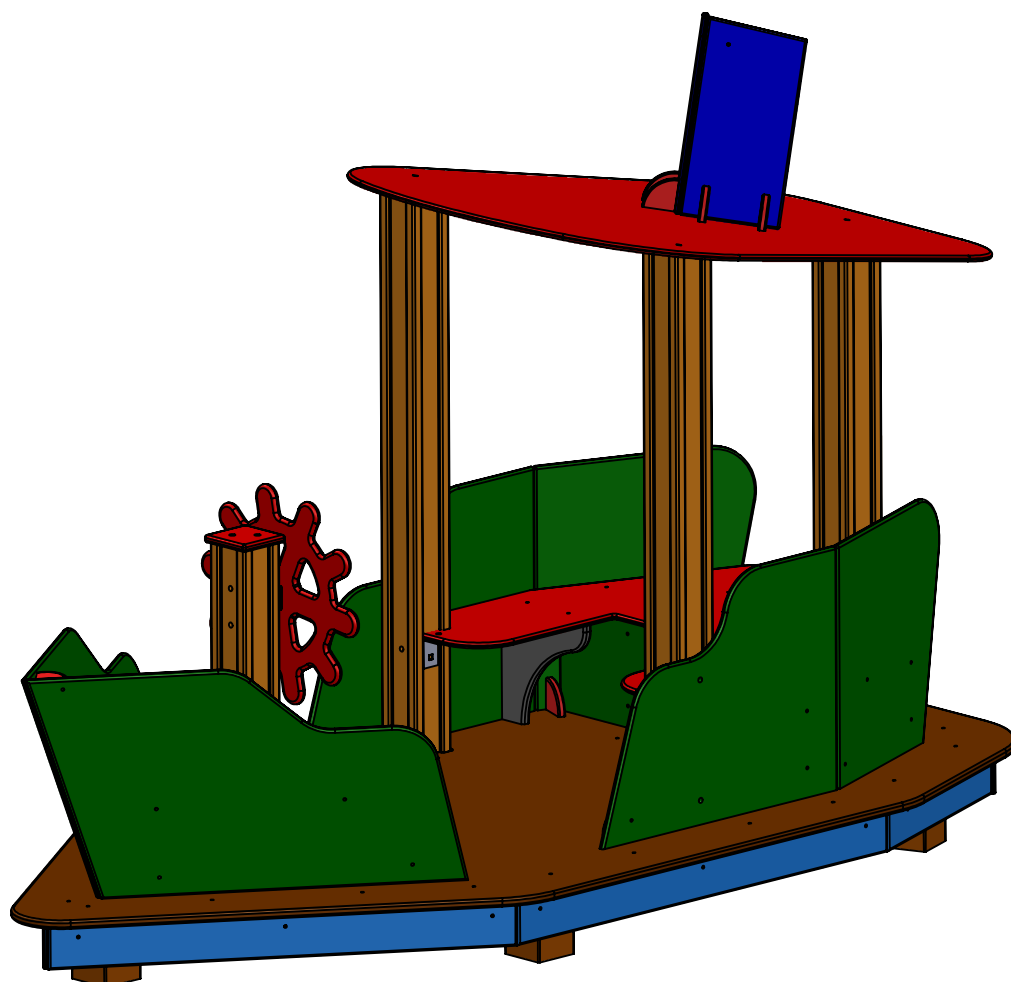

A

B

C

D

E

F

UNLESS OTHERWISE SPECIFIED:
DIMENSIONS ARE IN MILLIMETERS
WEIGHT ARE IN KILOGRAMM

PART NUMBER / DWG NO.:

MM121

	NAME	SIGNATURE	DATE	REVISION
DRAWN	R.Fedotov		4.04.2014	
APPV'D				

DESCRIPTION:

Playboat Uku

Tiptaptap OÜ

Tiptaptap OÜ
Veetorni 9,
Jüri alevik, Rae vald,
75301 Harjumaa

MATERIAL:

wood, metal, plastic, plywood

A4

WEIGHT:

SCALE: 1:15

SHEET 1 OF 6