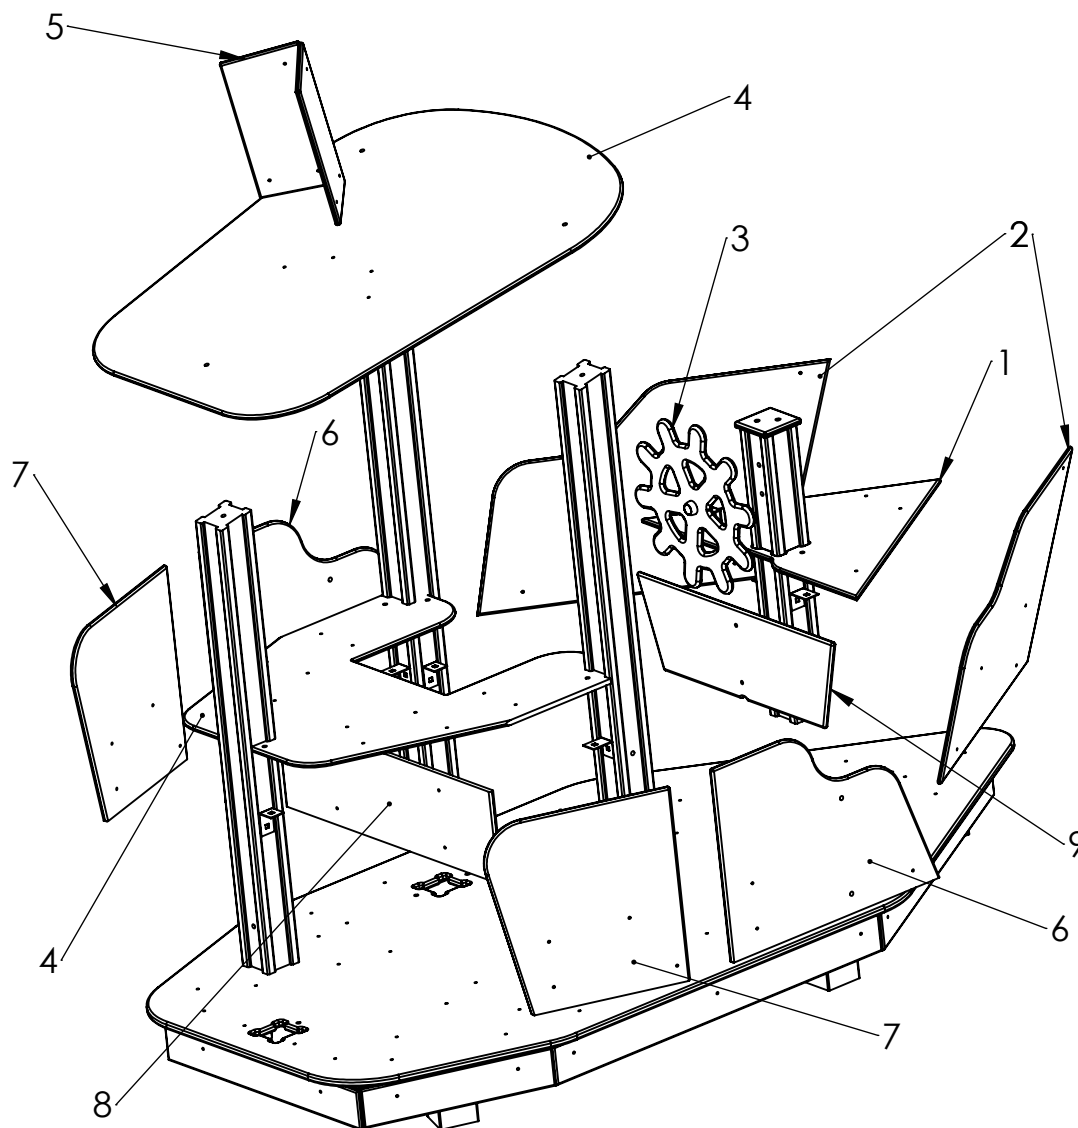

D

E

F

UNLESS OTHERWISE SPECIFIED:
DIMENSIONS ARE IN MILLIMETERS
WEIGHT ARE IN KILOGRAMM

	NAME	SIGNATURE	DATE	REVISION
DRAWN	R.Fedotov		4.04.2014	
APPV'D				

PART NUMBER / DWG NO.:
MM121

DESCRIPTION:
Playboat Uku

Tiptiptap OÜ
Veetorni 9,
Jüri alevik, Rae vald,
75301 Harjumaa

MATERIAL: wood, metal, plastic, plywood	A4
WEIGHT:	SCALE: 1:20
	SHEET 5 OF 6

A

B

C

D

E

F

UNLESS OTHERWISE SPECIFIED:
DIMENSIONS ARE IN MILLIMETERS
WEIGHT ARE IN KILOGRAMM

PART NUMBER / DWG NO.:

MM121

	NAME	SIGNATURE	DATE	REVISION
DRAWN	R.Fedotov		4.04.2014	
APPV'D				

DESCRIPTION:

Playboat Uku