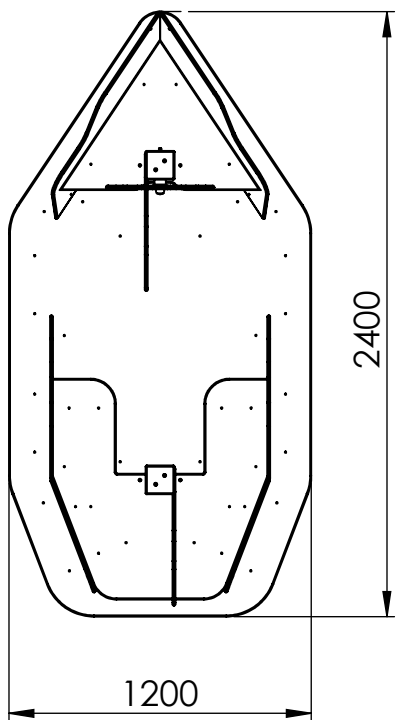

A

B

C

D

E

UNLESS OTHERWISE SPECIFIED:
DIMENSIONS ARE IN MILLIMETERS
WEIGHT ARE IN KILOGRAMM

PART NUMBER / DWG NO.:

MM120

A4

WEIGHT:

SCALE: 1:10

SHEET 1 OF 6

Safety area

A

B

C

MATERIAL:

wood, plywood, metal, plastic

A4

WEIGHT:

SCALE: 1:30

SHEET 3 OF 6

A

B

C

D

E

UNLESS OTHERWISE SPECIFIED: DIMENSIONS ARE IN MILLIMETERS WEIGHT ARE IN KILOGRAMM				
	NAME	SIGNATURE	DATE	REVISION
DRAWN	R.Fedotov		01.04.2014	
APPV'D				

PART NUMBER / DWG NO.:
MM120

DESCRIPTION:
Playboat TOPU