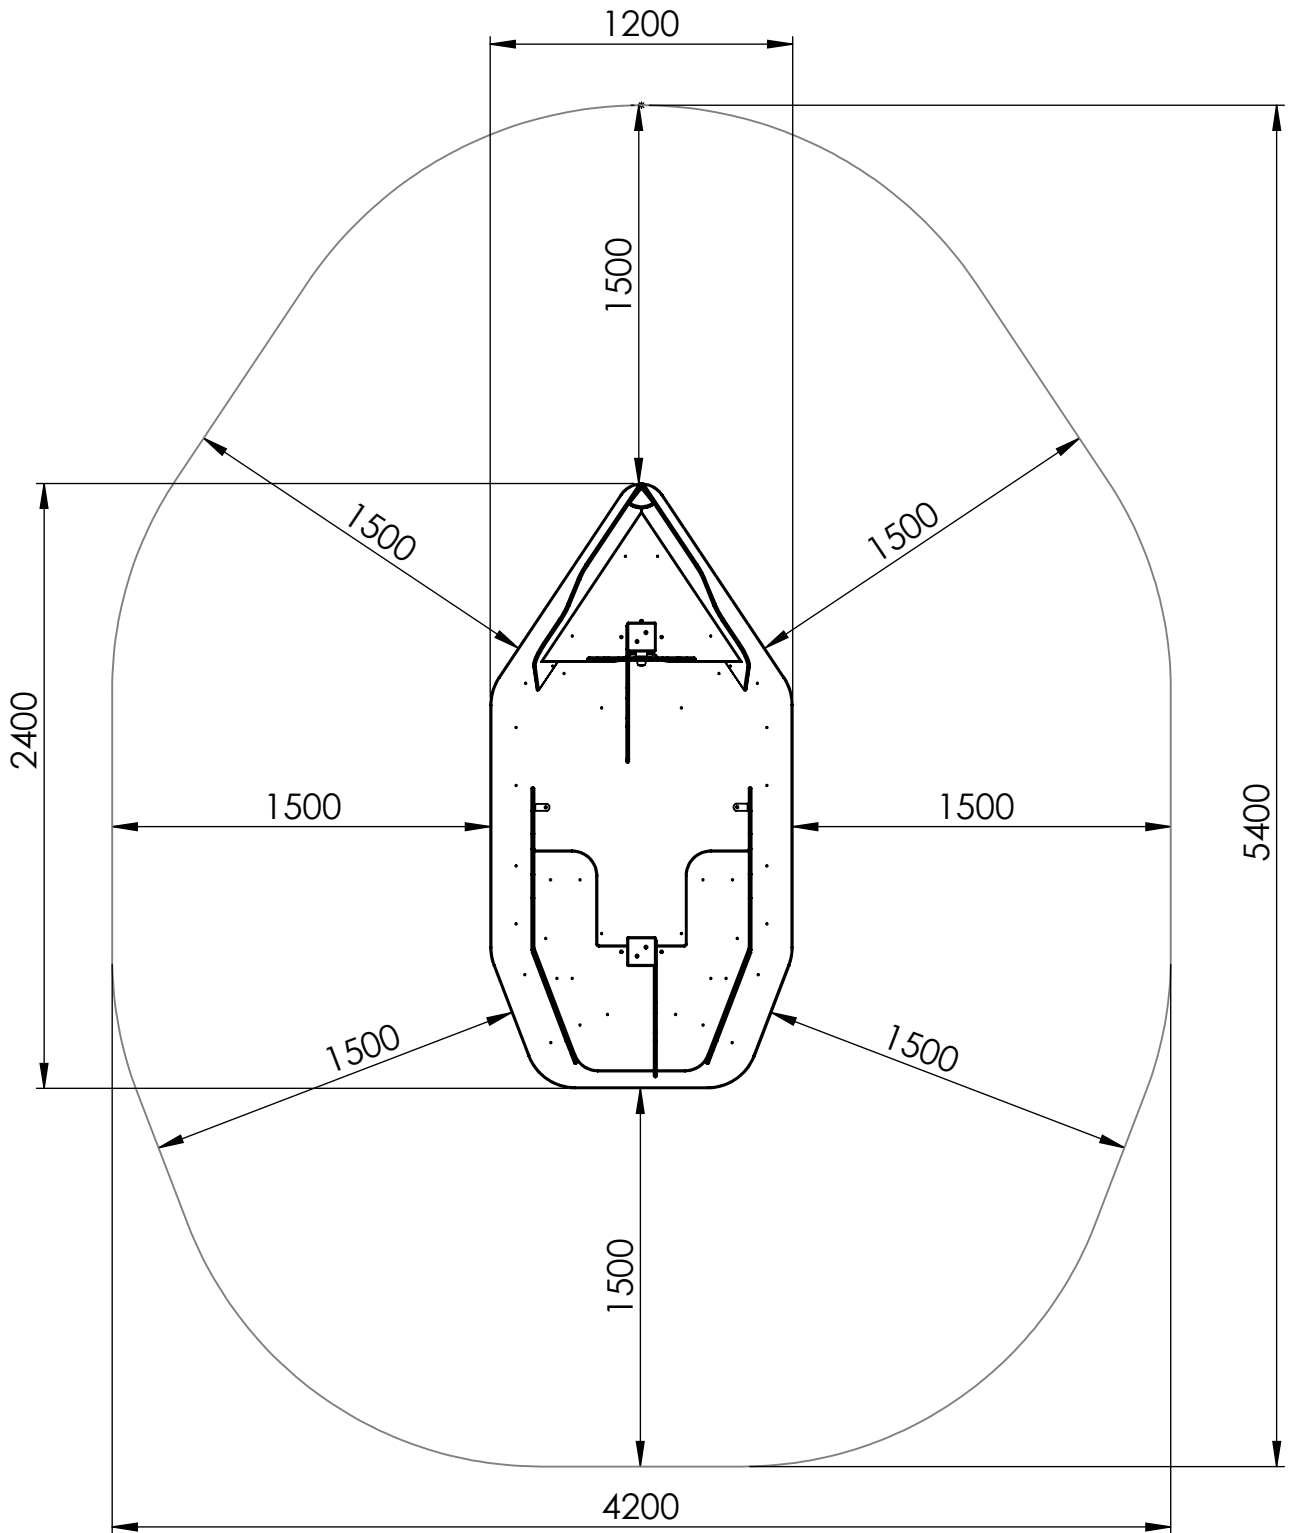

A

B

C

D

E

UNLESS OTHERWISE SPECIFIED:
DIMENSIONS ARE IN MILLIMETERS
WEIGHT ARE IN KILOGRAMM

PART NUMBER / DWG NO.:

MM120

A4

WEIGHT:

SCALE: 1:10

SHEET 1 OF 6

Safety area

A

B

C

D

E

UNLESS OTHERWISE SPECIFIED:
DIMENSIONS ARE IN MILLIMETERS
WEIGHT ARE IN KILOGRAMM

PART NUMBER / DWG NO.:

MM120

	NAME	SIGNATURE	DATE	REVISION
DRAWN	R.Fedotov		01.04.2014	
APPV'D				

DESCRIPTION:

Playboat TOPU