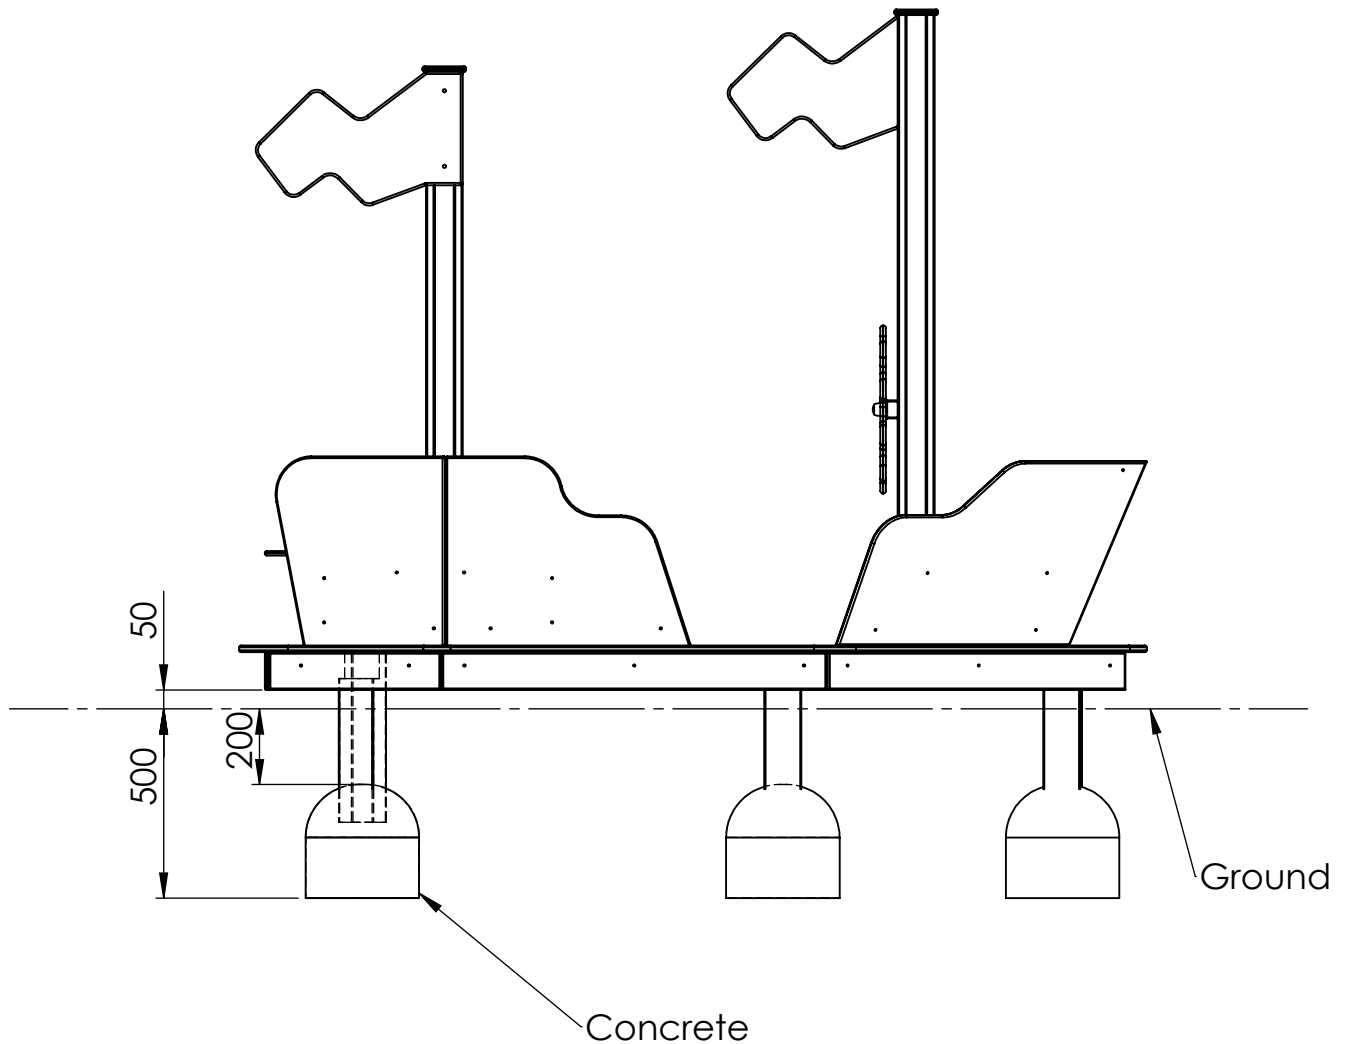

UNLESS OTHERWISE SPECIFIED:
DIMENSIONS ARE IN MILLIMETERS
WEIGHT ARE IN KILOGRAMM

PART NUMBER / DWG NO.:

MM120

	NAME	SIGNATURE	DATE	REVISION
DRAWN	R.Fedotov		01.04.2014	
APPV'D				

DESCRIPTION:

Playboat TOPU