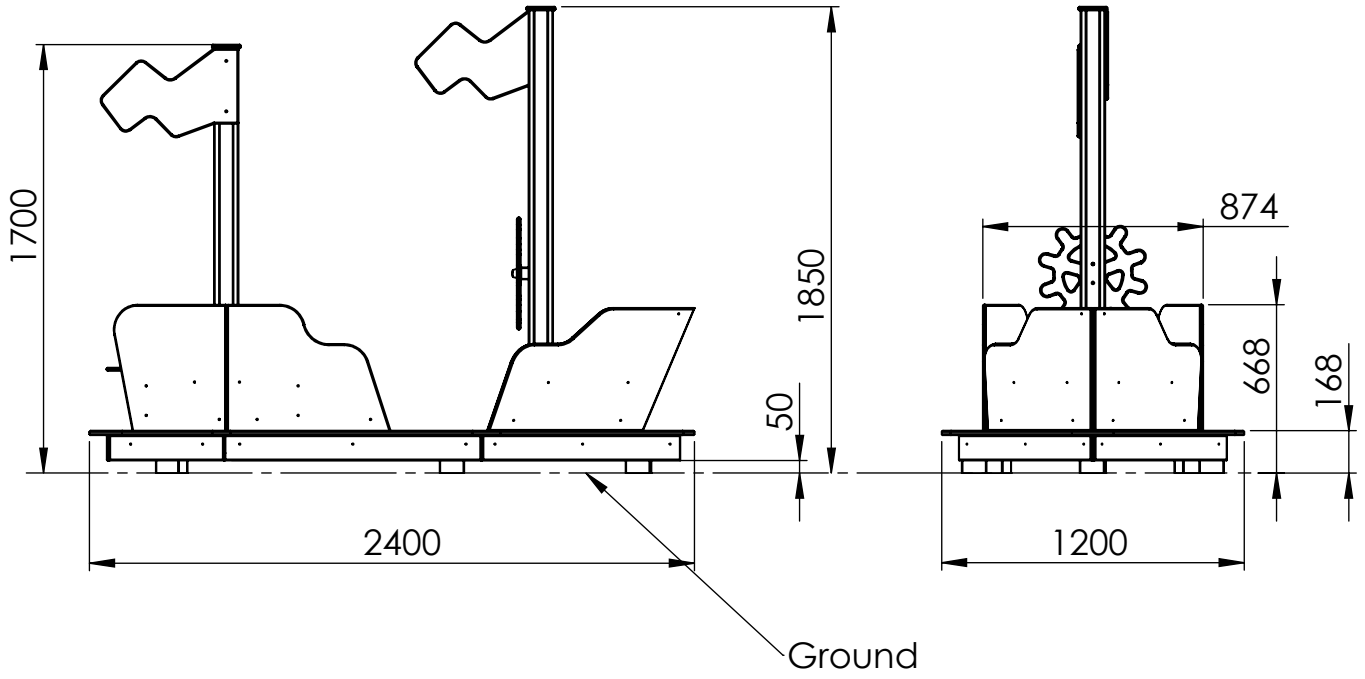

MATERIAL:

wood, plywood, metal, plastic

A4

WEIGHT:

SCALE: 1:30

SHEET 3 OF 6

A

B

C

D

E

UNLESS OTHERWISE SPECIFIED: DIMENSIONS ARE IN MILLIMETERS WEIGHT ARE IN KILOGRAMM				
	NAME	SIGNATURE	DATE	REVISION
DRAWN	R.Fedotov		01.04.2014	
APPV'D				

PART NUMBER / DWG NO.:
MM120

DESCRIPTION:
Playboat TOPU