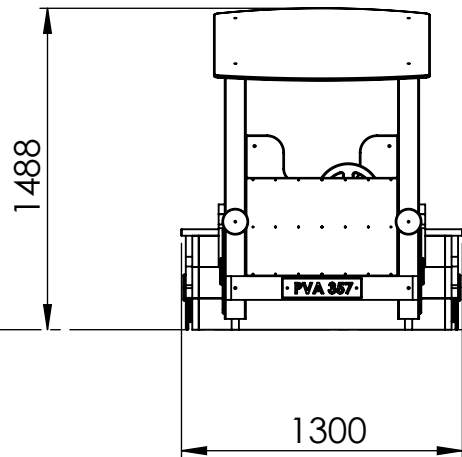

MATERIAL:

wood, metal, plastic

A4

WEIGHT:

SCALE: 1:35

SHEET 3 OF 7

UNLESS OTHERWISE SPECIFIED:
 DIMENSIONS ARE IN MILLIMETERS
 WEIGHT ARE IN KILOGRAMM

PART NUMBER / DWG NO.: **MM123**

UNLESS OTHERWISE SPECIFIED: DIMENSIONS ARE IN MILLIMETERS WEIGHT ARE IN KILOGRAMM				
	NAME	SIGNATURE	DATE	REVISION
DRAWN	R.Fedotov		24.01.2017	
APPV'D				

PART NUMBER / DWG NO.:
MM123

DESCRIPTION:
Playcar TRUCK

F

ITEM NO.	PART NUMBER	DESCRIPTION
1	geo textile	
2	nail 2,5x20	galvanized steel

UNLESS OTHERWISE SPECIFIED:
DIMENSIONS ARE IN MILLIMETERS
WEIGHT ARE IN KILOGRAMM

PART NUMBER / DWG NO.:

MM123

	NAME	SIGNATURE	DATE	REVISION
DRAWN	R.Fedotov		24.01.2017	
APPV'D				

F

ITEM NO.	PART NUMBER
1	nut cover M12
2	Washer M10 DIN7349
3	wood screw DIN571 10x80
4	nut cover cap M12

UNLESS OTHERWISE SPECIFIED:
DIMENSIONS ARE IN MILLIMETERS
WEIGHT ARE IN KILOGRAMM

	NAME	SIGNATURE	DATE	REVISION
DRAWN	R.Fedotov		24.01.2017	
APPV'D				