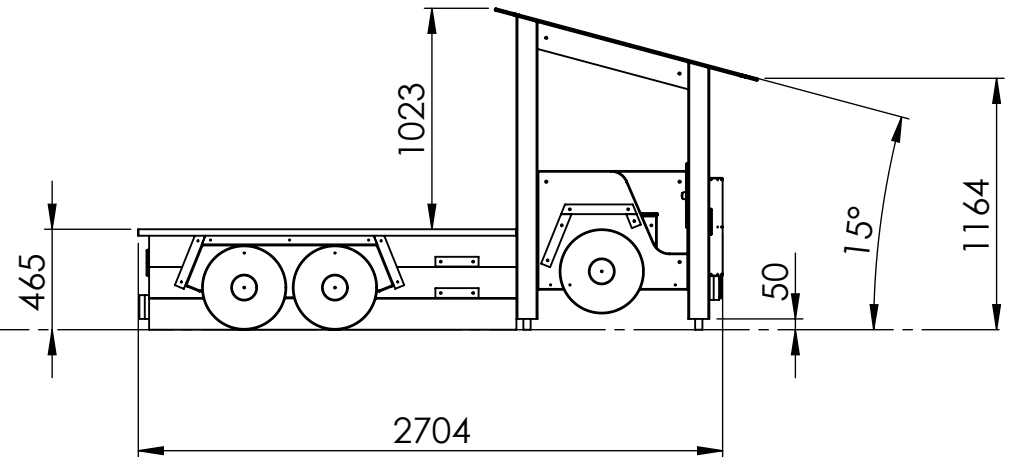

MATERIAL:

wood, metal, plastic

A4

WEIGHT:

SCALE: 1:35

SHEET 3 OF 7

UNLESS OTHERWISE SPECIFIED:
 DIMENSIONS ARE IN MILLIMETERS
 WEIGHT ARE IN KILOGRAMM

PART NUMBER / DWG NO.: **MM123**