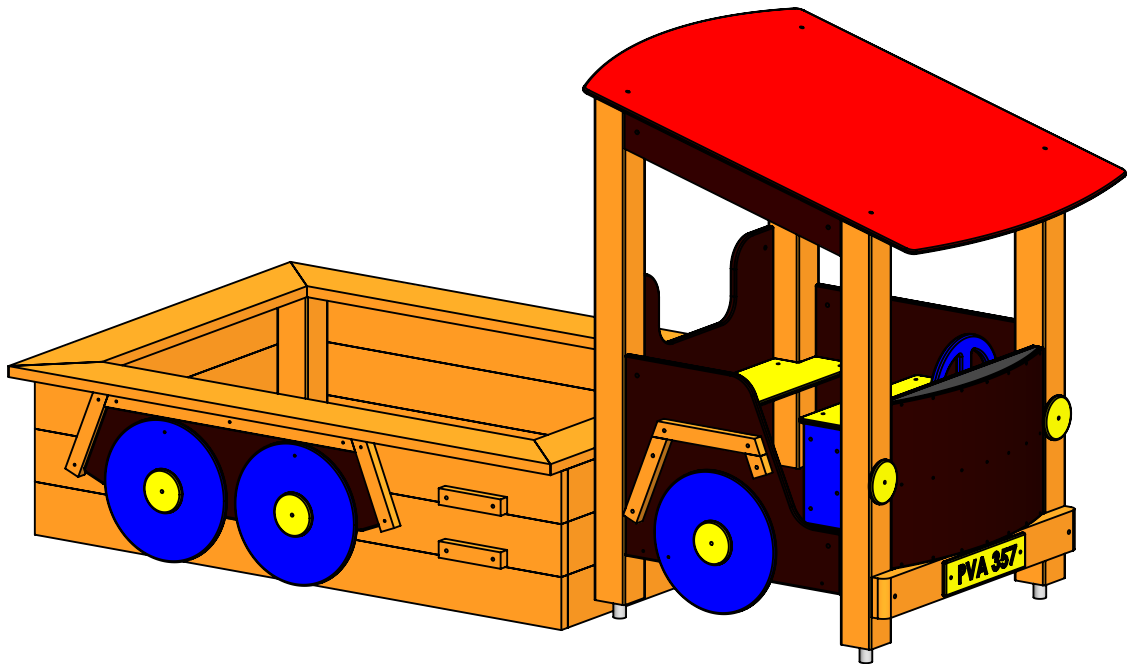

A

B

C

D

E

UNLESS OTHERWISE SPECIFIED:
DIMENSIONS ARE IN MILLIMETERS
WEIGHT ARE IN KILOGRAMM

	NAME	SIGNATURE	DATE	REVISION
DRAWN	R.Fedotov		24.01.2017	
APPV'D				

PART NUMBER / DWG NO.:
MM123

DESCRIPTION:
Playcar TRUCK

Tiptaptap OÜ
Veetorni 9,
Jüri alevik, Rae vald,
75301 Harjumaa

MATERIAL:	wood, metal, plastic	A4
WEIGHT:		SCALE: 1:20
		SHEET 1 OF 7