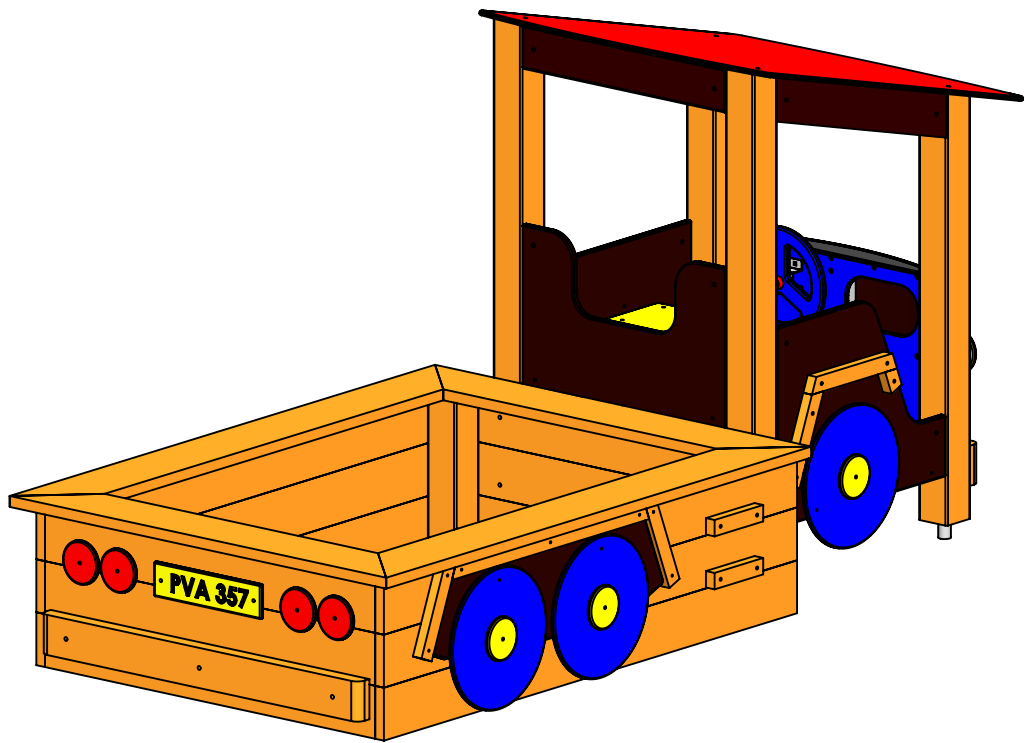

A

B

C

D

E

UNLESS OTHERWISE SPECIFIED:
DIMENSIONS ARE IN MILLIMETERS
WEIGHT ARE IN KILOGRAMM

	NAME	SIGNATURE	DATE	REVISION
DRAWN	R.Fedotov		24.01.2017	
APPV'D				

PART NUMBER / DWG NO.:
MM123

DESCRIPTION:
Playcar TRUCK

Tiptaptap OÜ
Veetorni 9,
Jüri alevik, Rae vald,
75301 Harjumaa

MATERIAL:	wood, metal, plastic	A4
WEIGHT:		SCALE: 1:20
		SHEET 1 OF 7