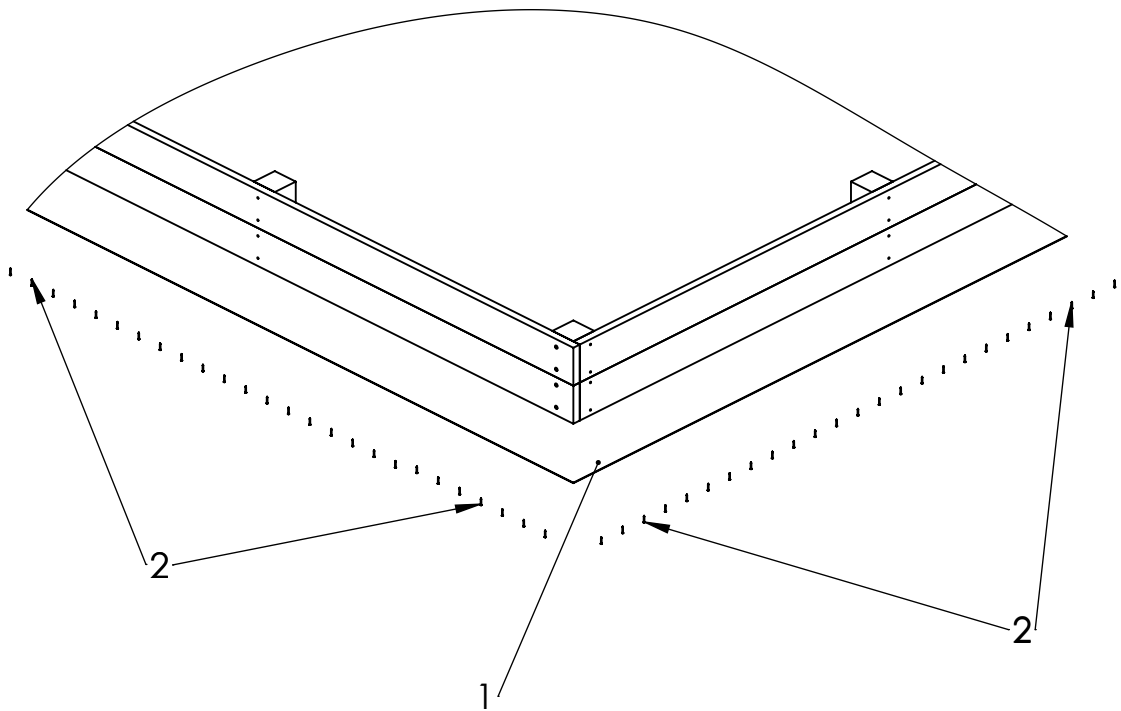

F

ITEM NO.	PART NUMBER	DESCRIPTION
1	geo textile	
2	nail 2,5x20	galvanized steel

UNLESS OTHERWISE SPECIFIED:
DIMENSIONS ARE IN MILLIMETERS
WEIGHT ARE IN KILOGRAMM

PART NUMBER / DWG NO.:

MM123

	NAME	SIGNATURE	DATE	REVISION
DRAWN	R.Fedotov		24.01.2017	
APPV'D				