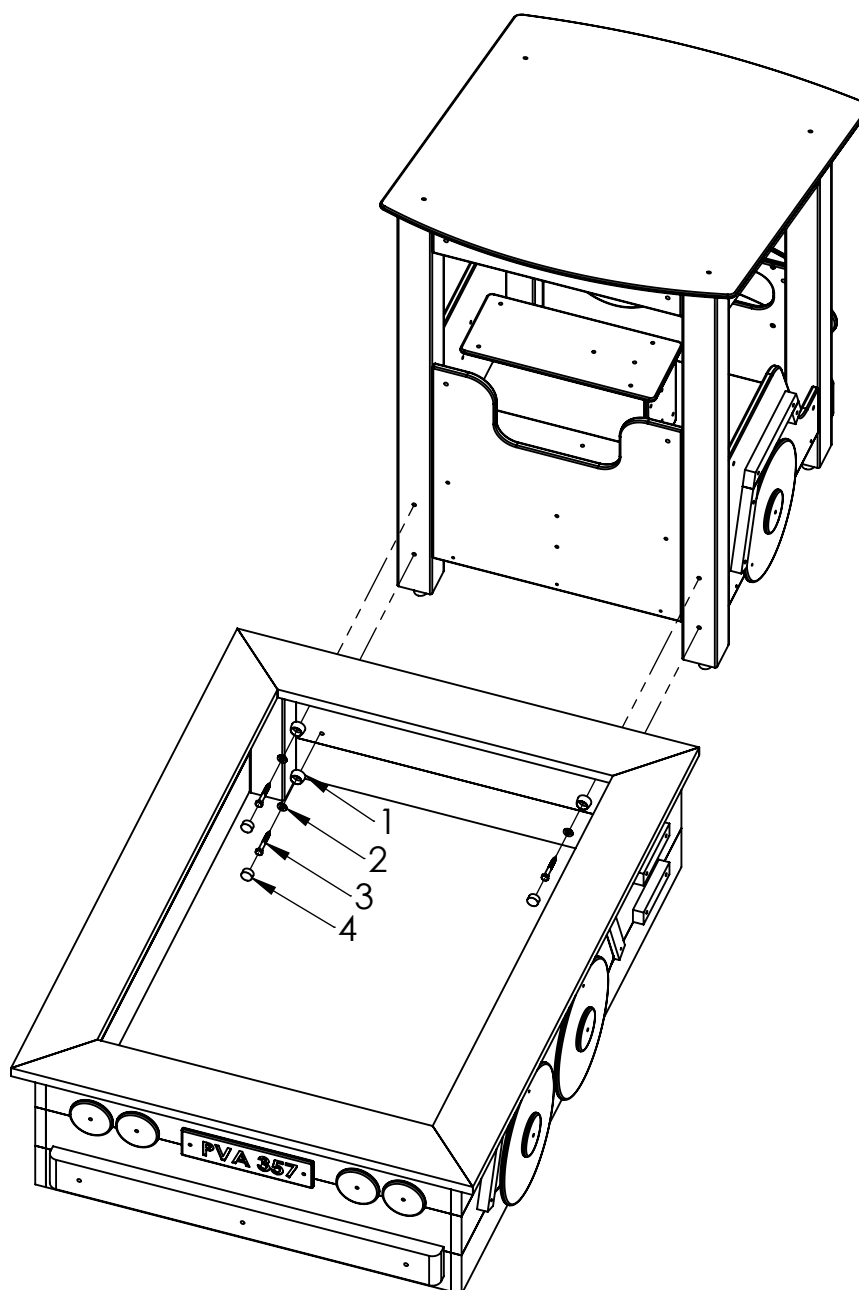

F

ITEM NO.	PART NUMBER
1	nut cover M12
2	Washer M10 DIN7349
3	wood screw DIN571 10x80
4	nut cover cap M12

UNLESS OTHERWISE SPECIFIED:
DIMENSIONS ARE IN MILLIMETERS
WEIGHT ARE IN KILOGRAMM

	NAME	SIGNATURE	DATE	REVISION
DRAWN	R.Fedotov		24.01.2017	
APPV'D				