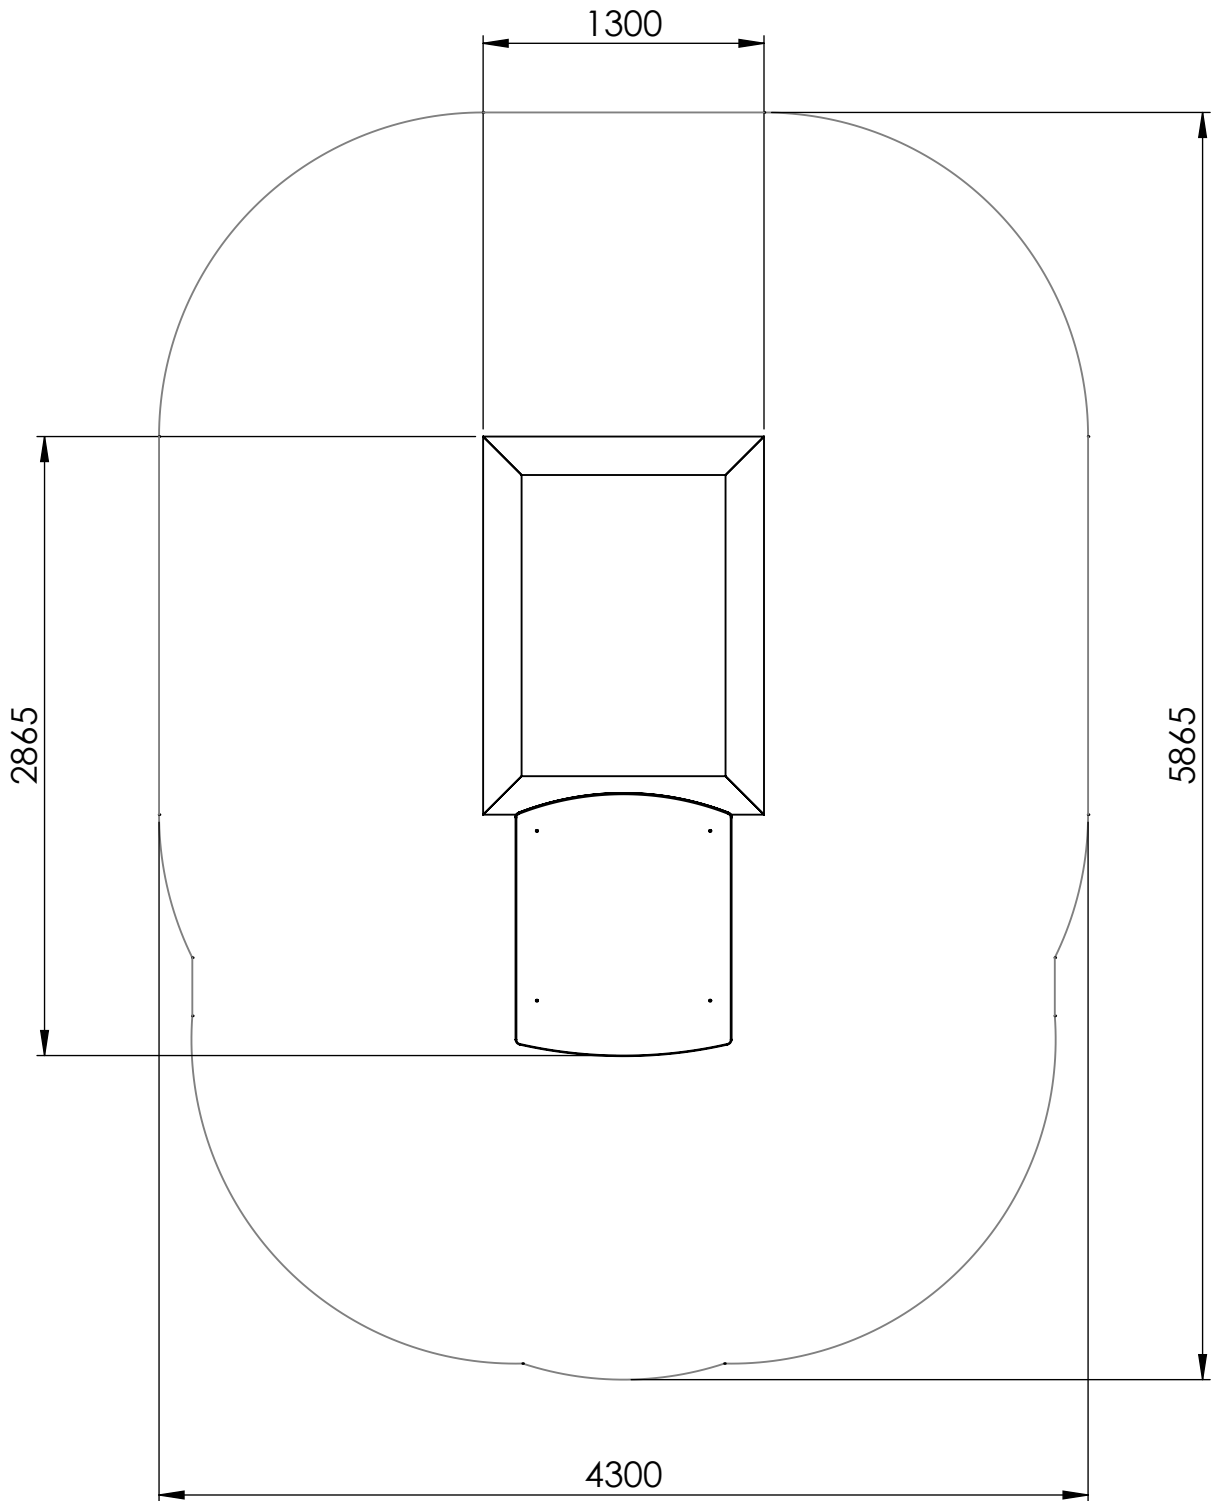

E

UNLESS OTHERWISE SPECIFIED: DIMENSIONS ARE IN MILLIMETERS WEIGHT ARE IN KILOGRAMM				
	NAME	SIGNATURE	DATE	REVISION
DRAWN	R.Fedotov		24.01.2017	
APPV'D				

PART NUMBER / DWG NO.:
MM123

DESCRIPTION:
Playcar TRUCK

MATERIAL:

wood, metal, plastic

A4

WEIGHT:

SCALE: 1:35

SHEET 3 OF 7

UNLESS OTHERWISE SPECIFIED:
 DIMENSIONS ARE IN MILLIMETERS
 WEIGHT ARE IN KILOGRAMM

PART NUMBER / DWG NO.: **MM123**