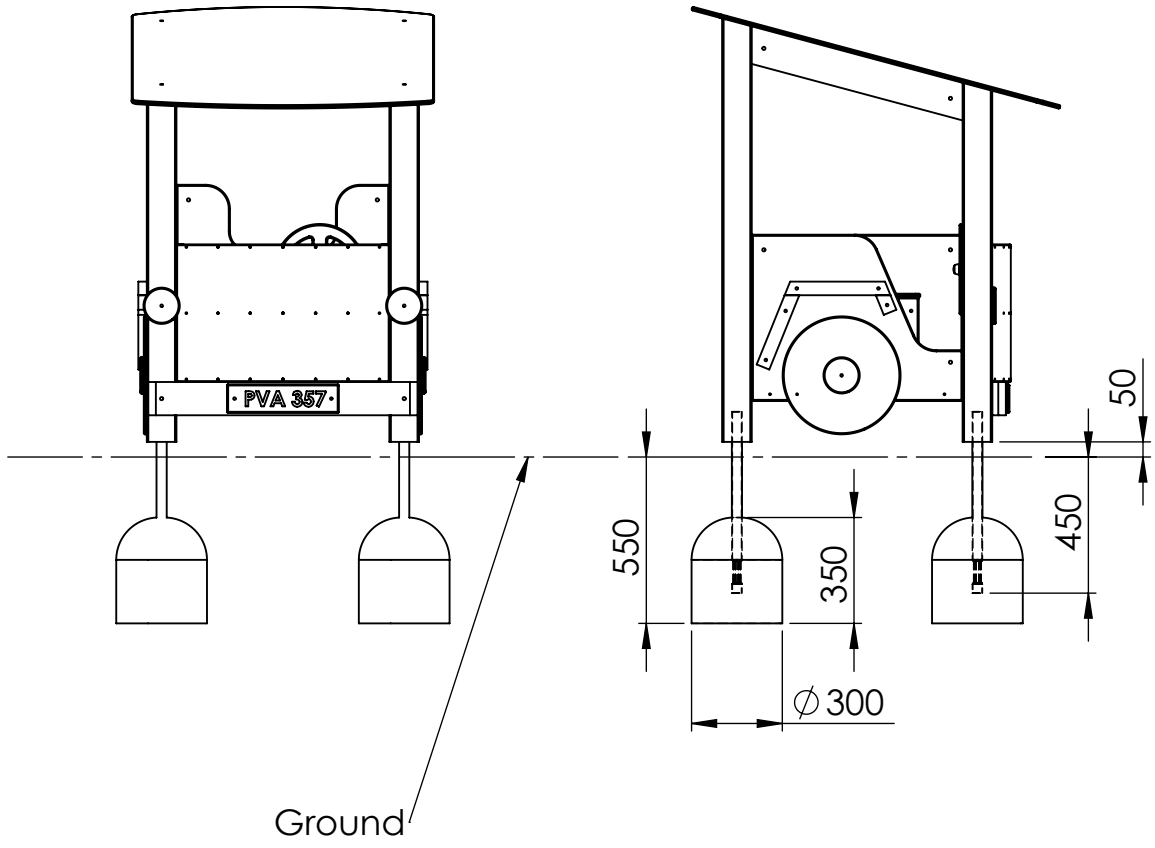

MATERIAL:

wood, metal, plastic

A4

WEIGHT:

SCALE: 1:35

SHEET 3 OF 7

UNLESS OTHERWISE SPECIFIED:
 DIMENSIONS ARE IN MILLIMETERS
 WEIGHT ARE IN KILOGRAMM

PART NUMBER / DWG NO.: **MM123**

WEIGHT: SCALE: 1:35 SHEET 4 OF 7

Step1

A

B

C

D

E

F

UNLESS OTHERWISE SPECIFIED: DIMENSIONS ARE IN MILLIMETERS WEIGHT ARE IN KILOGRAMM				
	NAME	SIGNATURE	DATE	REVISION
DRAWN	R.Fedotov		24.01.2017	
APPV'D				

PART NUMBER / DWG NO.:
MM123

DESCRIPTION:
Playcar TRUCK