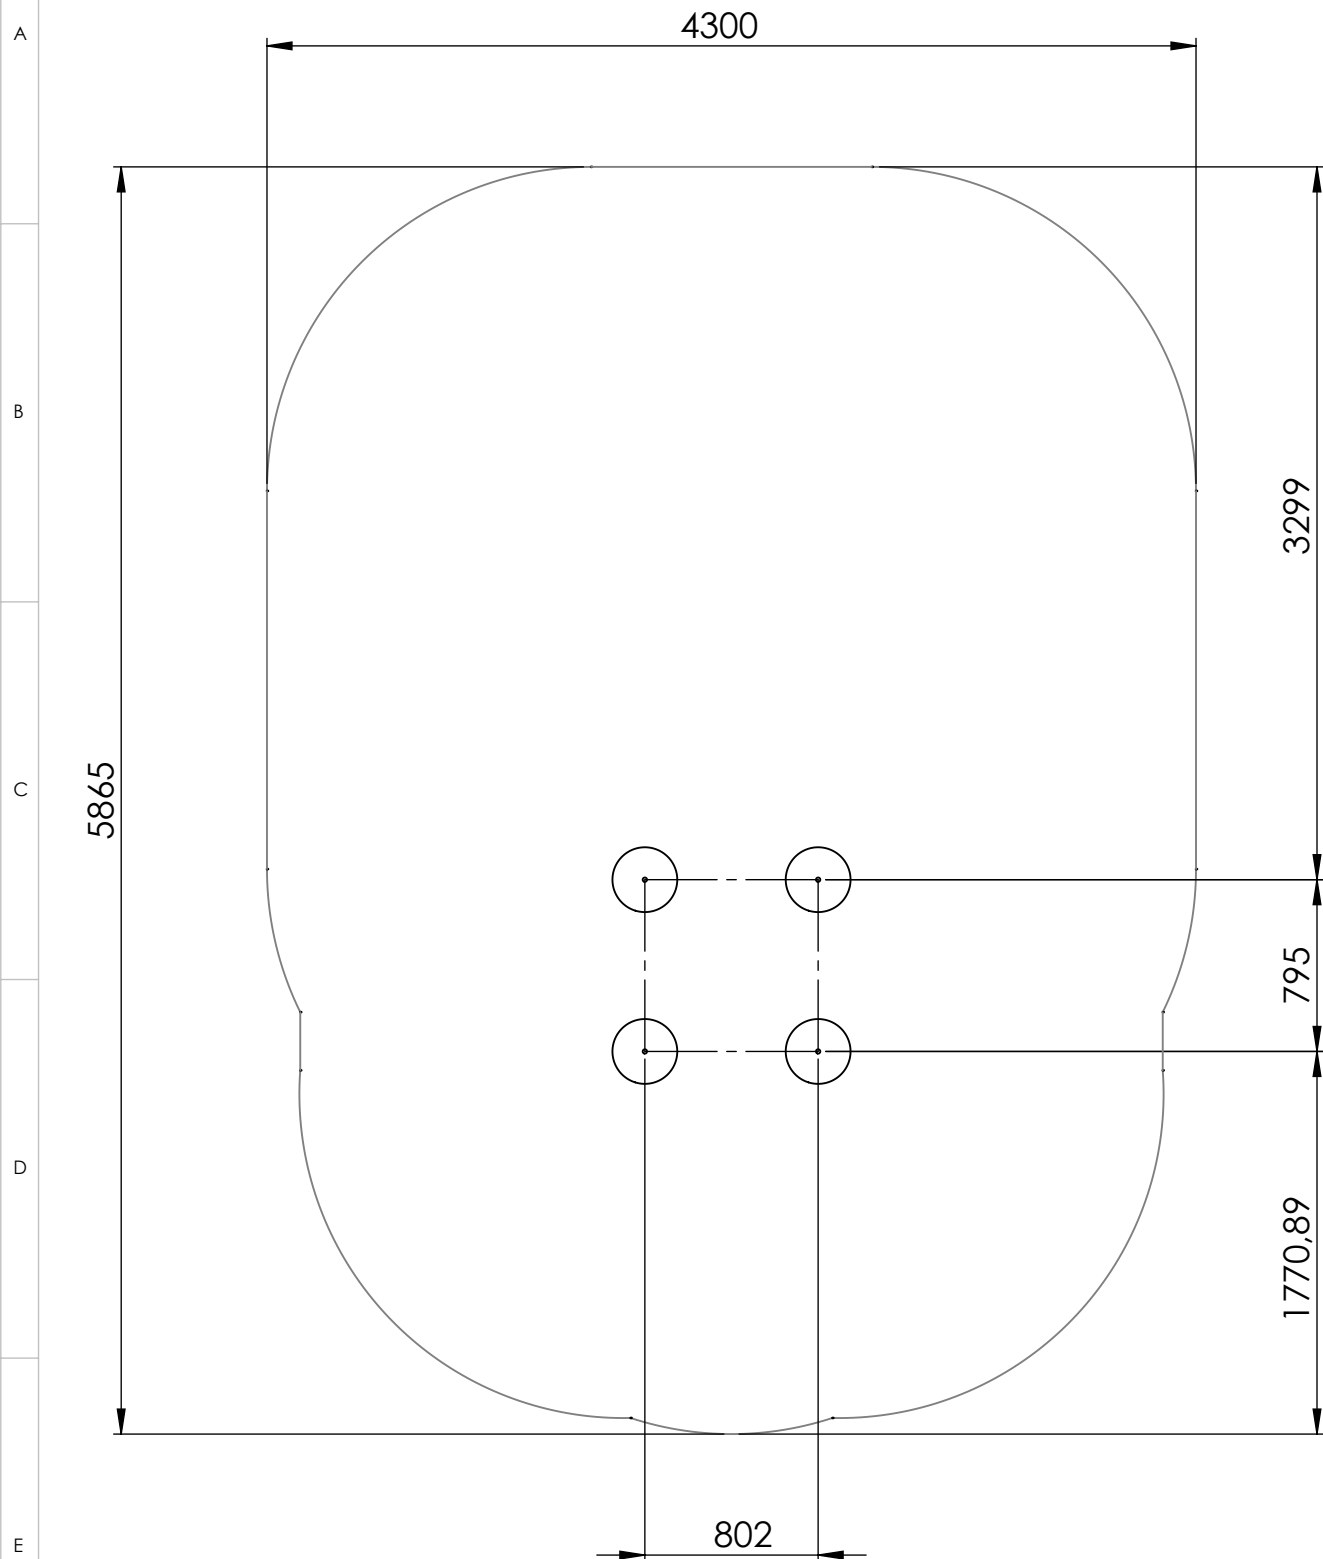

Foundation

UNLESS OTHERWISE SPECIFIED:
DIMENSIONS ARE IN MILLIMETERS
WEIGHT ARE IN KILOGRAMM

PART NUMBER / DWG NO.:

MM123

	NAME	SIGNATURE	DATE	REVISION
DRAWN	R.Fedotov		24.01.2017	
APPV'D				

DESCRIPTION:

Playcar TRUCK

F

Tiptaptap OÜ

Tiptaptap OÜ
Veetorni 9,
Jüri alevik, Rae vald,
75301 Harjumaa

MATERIAL:

wood, metal, plastic

A4

WEIGHT:

SCALE: 1:35

SHEET 3 OF 7