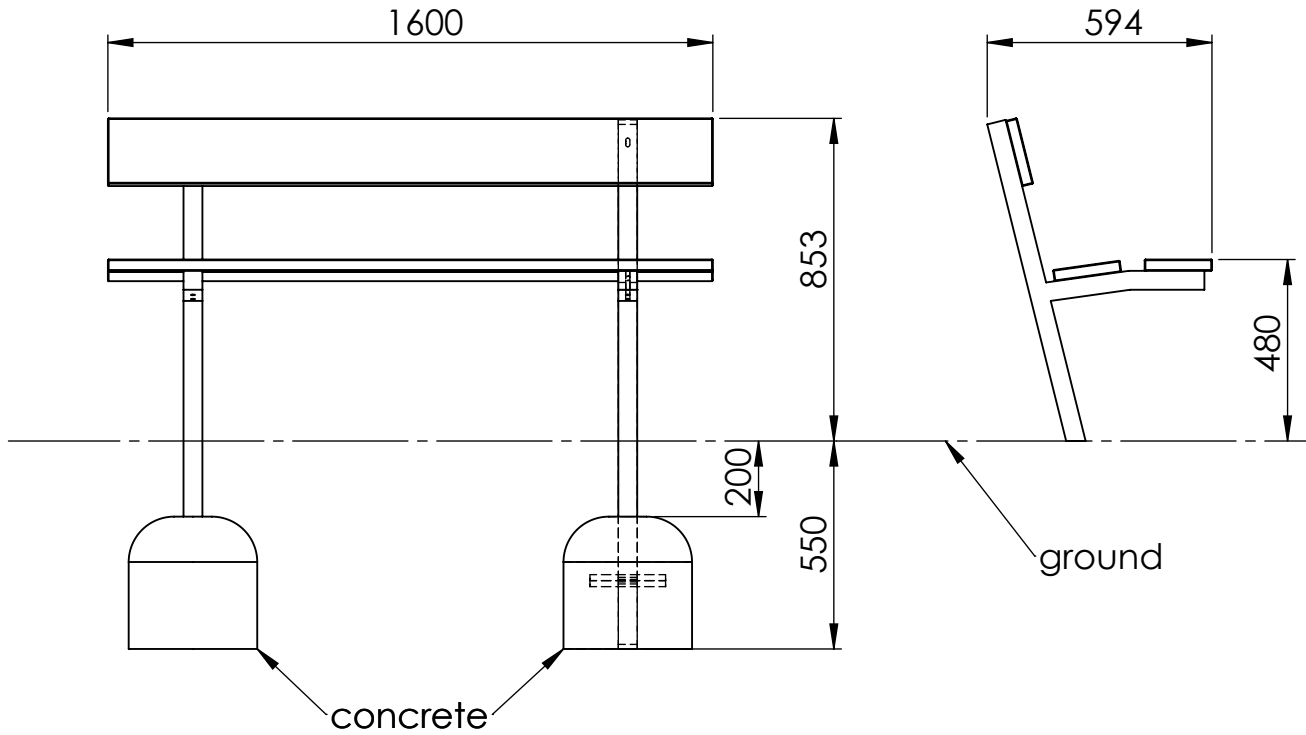

A

B

C

D

E

F

UNLESS OTHERWISE SPECIFIED:  
DIMENSIONS ARE IN MILLIMETERS  
WEIGHT ARE IN KILOGRAMM

PART NUMBER / DWG NO.:

A4

WEIGHT: 25 kg

SCALE: 1:10

SHEET 1 OF 2

A

B

C

D

E

F

UNLESS OTHERWISE SPECIFIED:  
 DIMENSIONS ARE IN MILLIMETERS  
 WEIGHT ARE IN KILOGRAMM

PART NUMBER / DWG NO.:

IPPT12

	NAME	SIGNATURE	DATE	REVISION
DRAWN	M. Rebase		09.09.2015	
APPV'D				

DESCRIPTION:

Park bench TISKRE