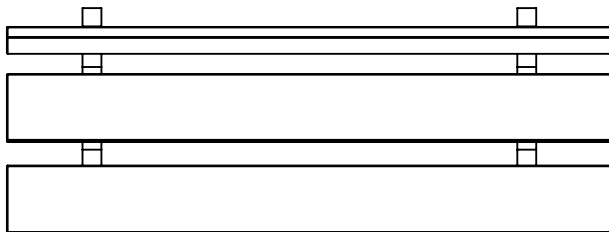

A

B

C

D

E

F

UNLESS OTHERWISE SPECIFIED:  
DIMENSIONS ARE IN MILLIMETERS  
WEIGHT ARE IN KILOGRAMM

PART NUMBER / DWG NO.:

A4

WEIGHT: 25 kg

SCALE: 1:10

SHEET 1 OF 2

A

B

C

D

E

F

UNLESS OTHERWISE SPECIFIED:  
 DIMENSIONS ARE IN MILLIMETERS  
 WEIGHT ARE IN KILOGRAMM

PART NUMBER / DWG NO.:

IPPT12

	NAME	SIGNATURE	DATE	REVISION
DRAWN	M. Rebase		09.09.2015	
APPV'D				

DESCRIPTION:

Park bench TISKRE