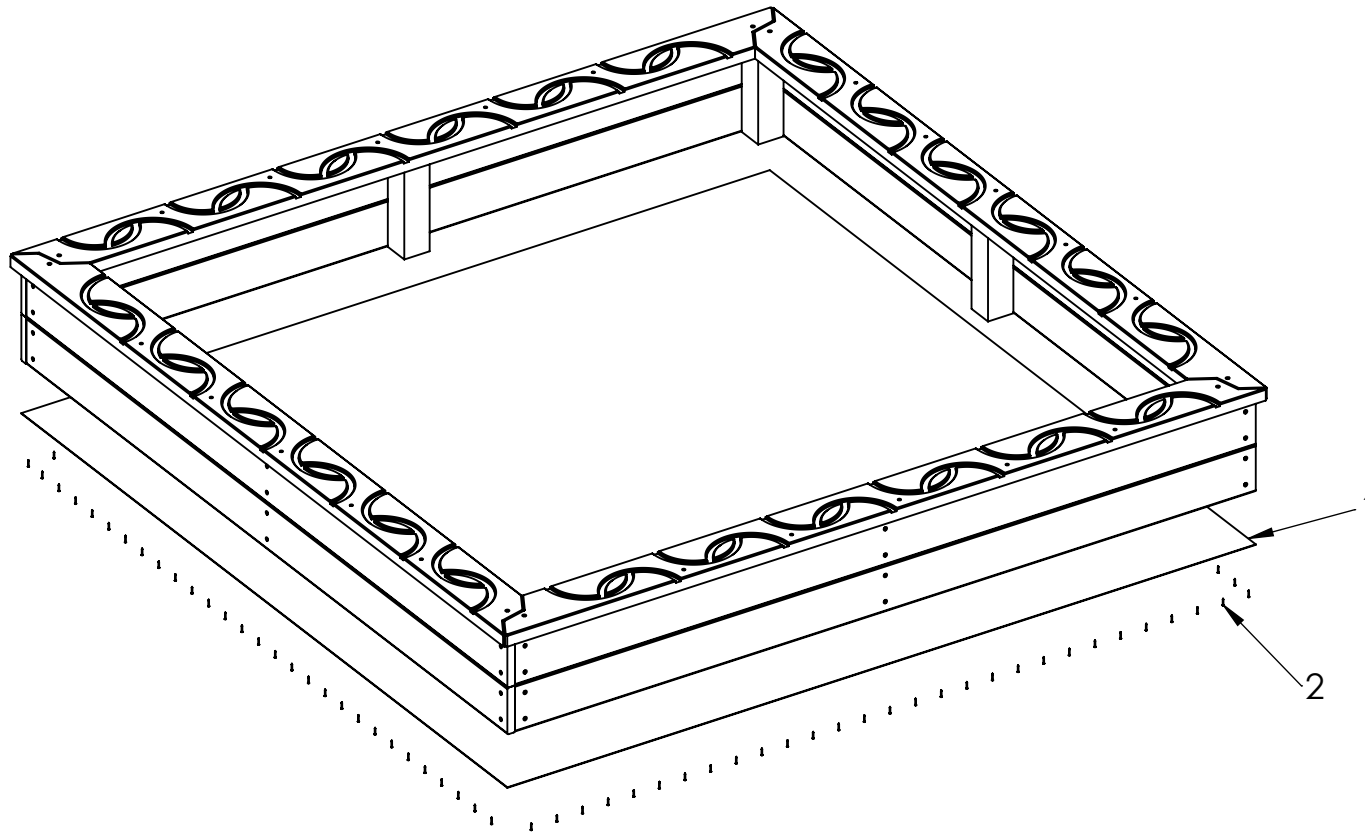

ITEM NO.	PART NUMBER	QTY.
1	geo textile	1
2	nail 2,5x20	116

UNLESS OTHERWISE SPECIFIED: DIMENSIONS ARE IN MILLIMETERS WEIGHT ARE IN KILOGRAMM					PART NUMBER / DWG NO.: AML003	
	NAME	SIGNATURE	DATE	REVISION	DESCRIPTION: AMAZON sandbox connecting geo textile	
DRAWN	M.Rebase		06.08.2014		MATERIAL: wood, metal, plastic	
APPV'D					A4	
Tiptaptap OÜ Tiptaptap OÜ Veetorni 9, Jüri alevik, Rae vald, 75301 Harjumaa					WEIGHT:	
					SCALE: 1:25	
					SHEET 6 OF 6