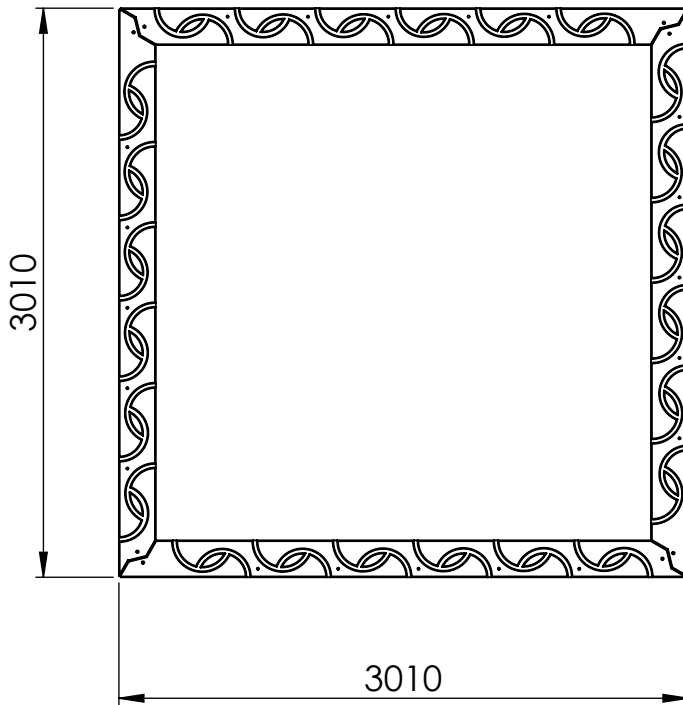

A

B

C

D

E

F

UNLESS OTHERWISE SPECIFIED:
DIMENSIONS ARE IN MILLIMETERS
WEIGHT ARE IN KILOGRAMM

PART NUMBER / DWG NO.:

A4

WEIGHT:

SCALE: 1:30

SHEET 1 OF 6

A

B

C

D

E

F

UNLESS OTHERWISE SPECIFIED:
DIMENSIONS ARE IN MILLIMETERS
WEIGHT ARE IN KILOGRAMM

PART NUMBER / DWG NO.:

AML003

	NAME	SIGNATURE	DATE	REVISION
DRAWN	M.Rebase		06.08.2014	
APPV'D				

DESCRIPTION:

AMAZON sandbox

A

B

C

D

E

F

ITEM NO.	PART NUMBER	DESCRIPTION	QTY.
1	side panel	laminated wood	4
2	upper board	laminated wood	4
3	geo textile		1

UNLESS OTHERWISE SPECIFIED:
DIMENSIONS ARE IN MILLIMETERS
WEIGHT ARE IN KILOGRAMM