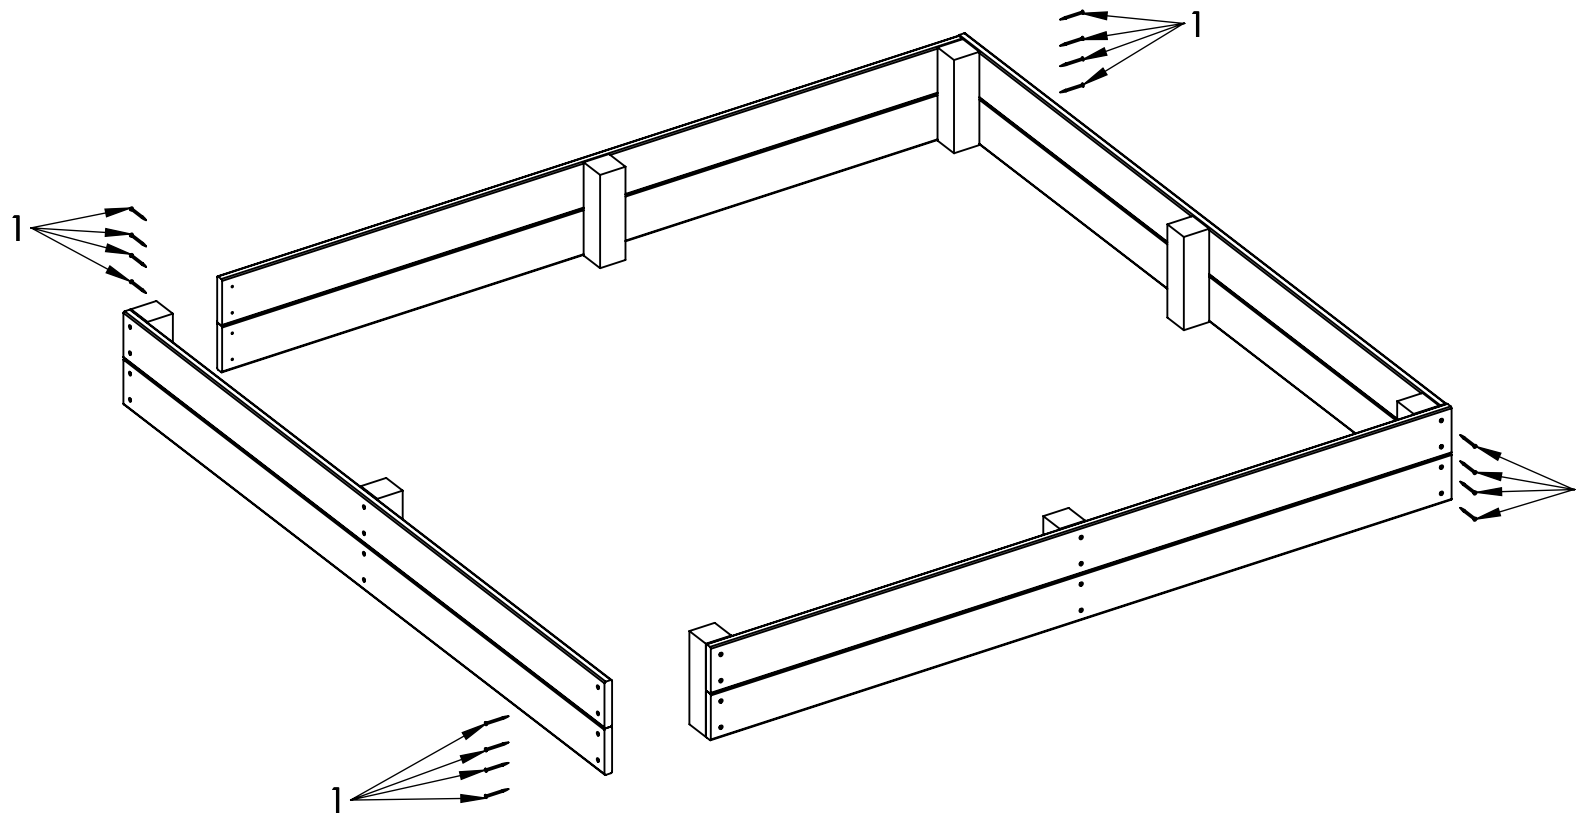

WEIGHT:

SCALE: 1:40

SHEET 3 OF 6

Tiptaptap OÜ

Tiptaptap OÜ
Veetorni 9,
Jüri alevik, Rae vald,
75301 Harjumaa

ITEM NO.	PART NUMBER	QTY.
1	woodscrew 6 x 90	16

UNLESS OTHERWISE SPECIFIED:
 DIMENSIONS ARE IN MILLIMETERS
 WEIGHT ARE IN KILOGRAMM