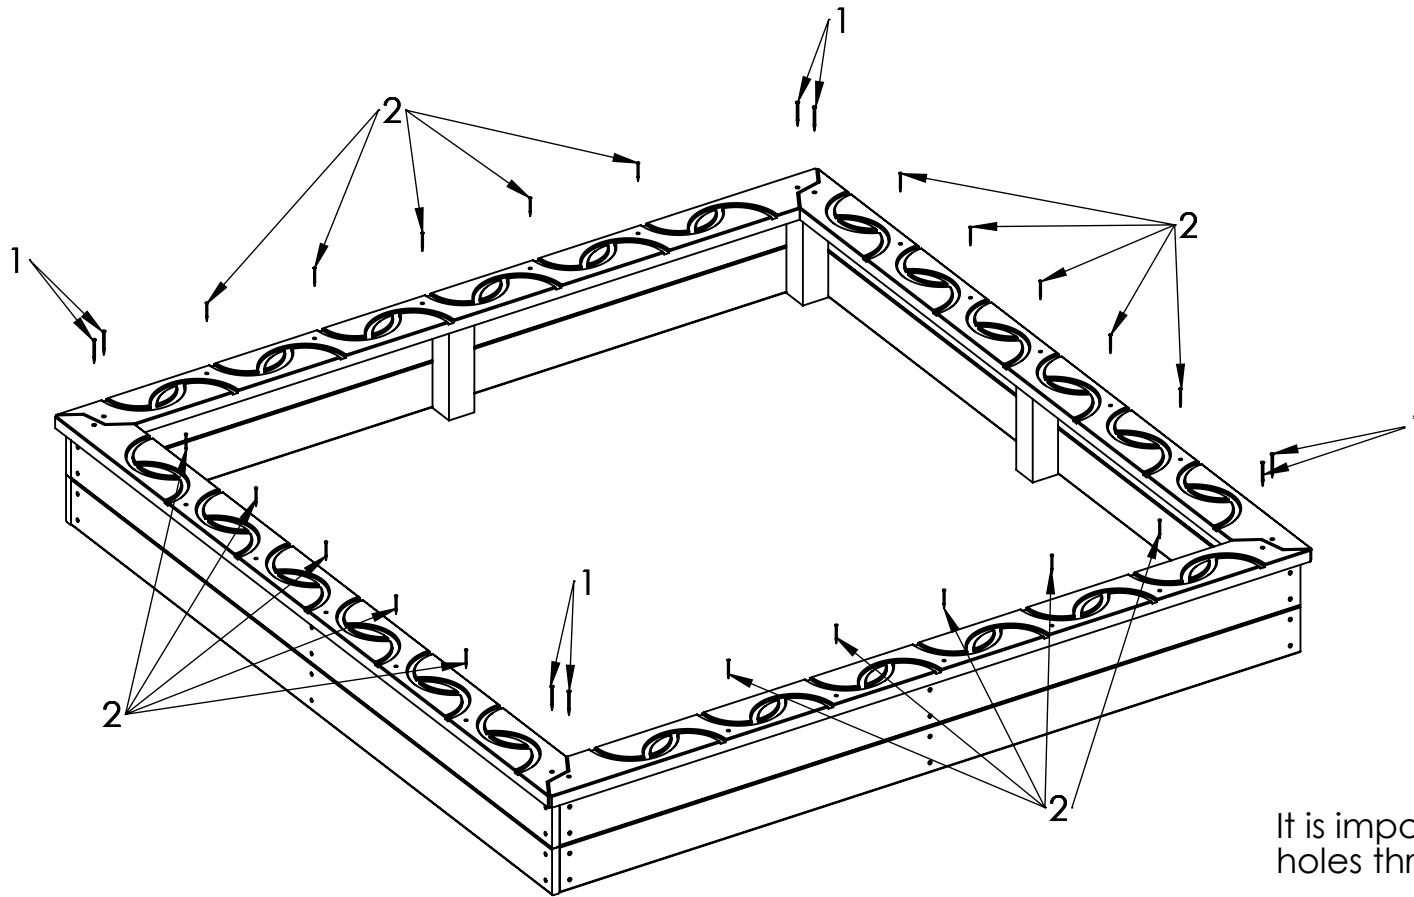

PART NUMBER / DWG NO.:
AML003

	NAME	SIGNATURE	DATE	REVISION
DRAWN	M.Rebase		06.08.2014	
APPV'D				

DESCRIPTION:
**AMAZON sandbox
 connecting side panels**

Tiptiptap OÜ
 Tiptiptap OÜ
 Veetorni 9,
 Jüri alevik, Rae vald,
 75301 Harjumaa

MATERIAL:	wood, metal, plastic	A4
WEIGHT:	SCALE: 1:25	SHEET 4 OF 6

It is important to drill 4,5mm and 6mm holes through upper board

ITEM NO.	PART NUMBER	QTY.
1	woodscrew 6 x 90	8
2	woodscrew 4,5 x 70	20