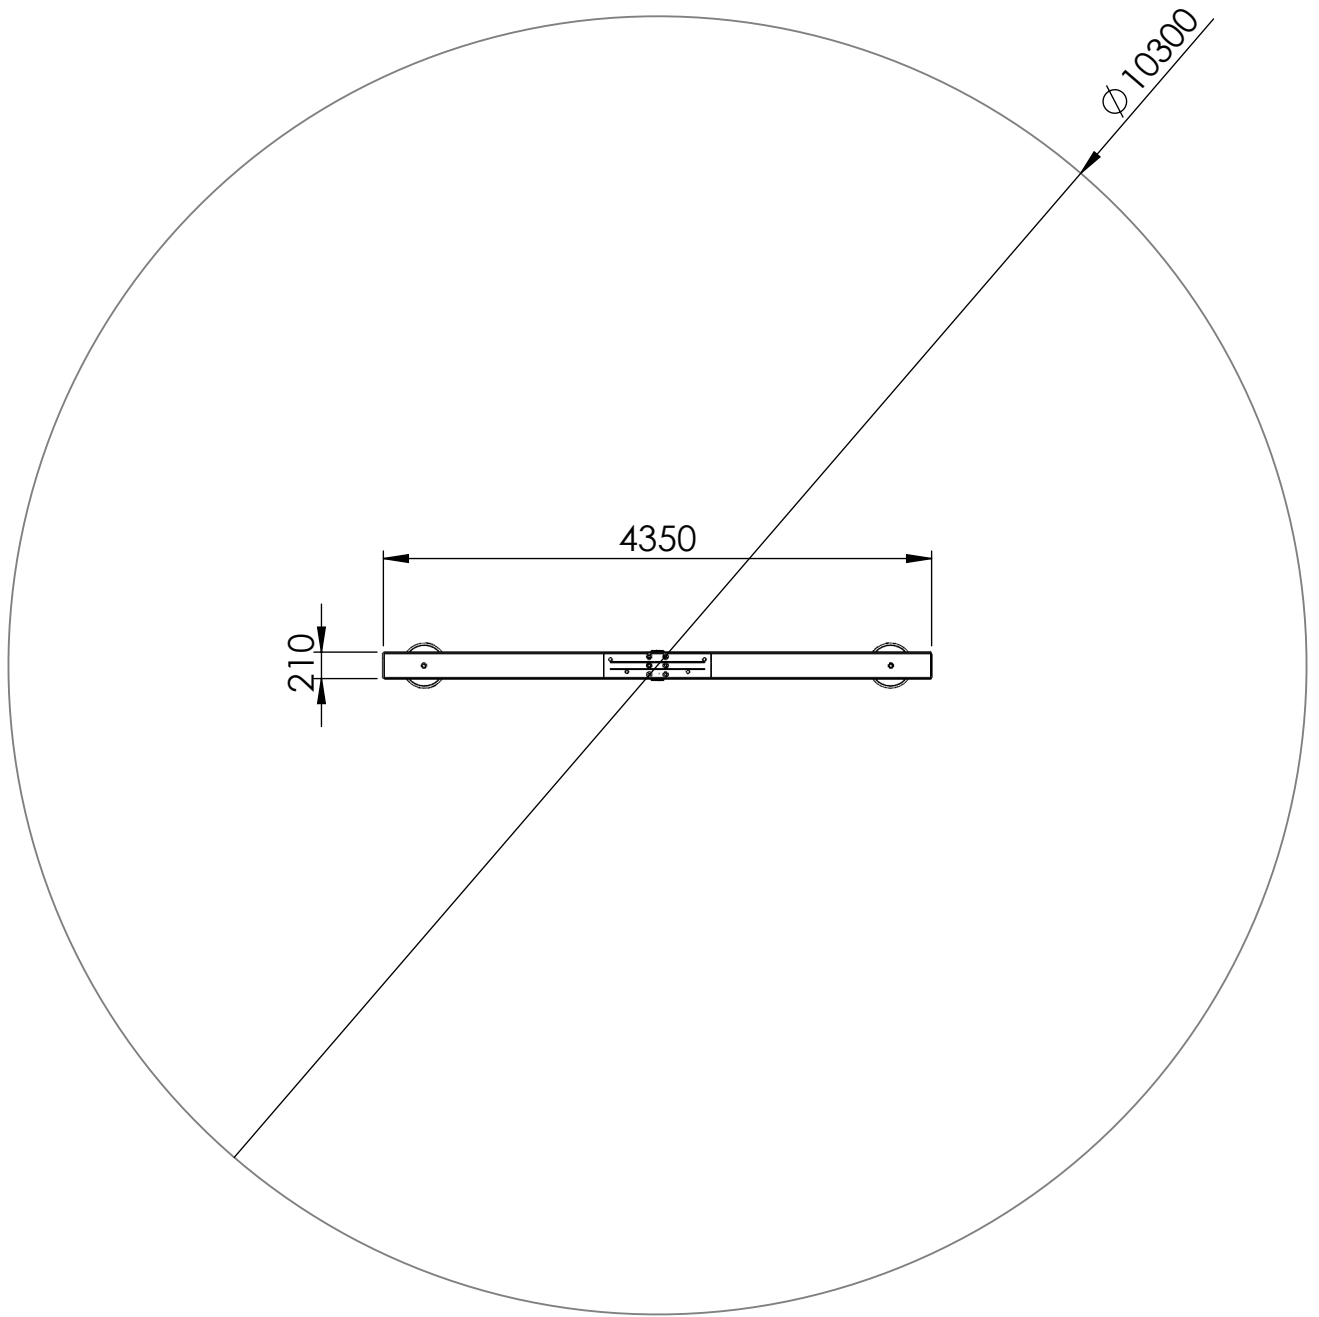

A
B
C
D
E

1

2

3

4

UNLESS OTHERWISE SPECIFIED:
DIMENSIONS ARE IN MILLIMETERS
WEIGHT ARE IN KILOGRAMM

PART NUMBER / DWG NO.:
AM400

	NAME	SIGNATURE	DATE	REVISION
DRAWN	R.Fedotov		14.04.2015	
APPV'D				

E

UNLESS OTHERWISE SPECIFIED:
DIMENSIONS ARE IN MILLIMETERS
WEIGHT ARE IN KILOGRAMM

PART NUMBER / DWG NO.:

AM400

	NAME	SIGNATURE	DATE	REVISION
DRAWN	R.Fedotov		14.04.2015	
APPV'D				

DESCRIPTION:

Amazon carousel

UNLESS OTHERWISE SPECIFIED:
DIMENSIONS ARE IN MILLIMETERS
WEIGHT ARE IN KILOGRAMM

PART NUMBER / DWG NO.:

AM400

	NAME	SIGNATURE	DATE	REVISION
DRAWN	R.Fedotov		14.04.2015	
APPV'D				

DESCRIPTION:

Amazon carousel

ITEM NO.	PART NUMBER	DESCRIPTION
1	Karusselli völli 1000	Bearing set
2	Torsioon EN-JS 1030	
3	karusselli toru alt üles 1000	Tube
4	karusselli tala ülemine tugidetail	Metal
5	Iste karusell1000	Seat
6	Karusell 1000 liigend istmele	
7	karusselli tala 1000 teisesesese ornamendiga	Wood
8	DIN 7349-17-St	
9	DIN 1587 - M16 --NUC	
10	DIN 914 - M10 x 12-N	
11	DIN 7991 - M10 x 70 --- 26N	
12	ISO 4014 - M16 x 160 x 44-N	
13	ISO 4014 - M16 x 120 x 38-N	
14	Suur spetsiaalne seib	Washer