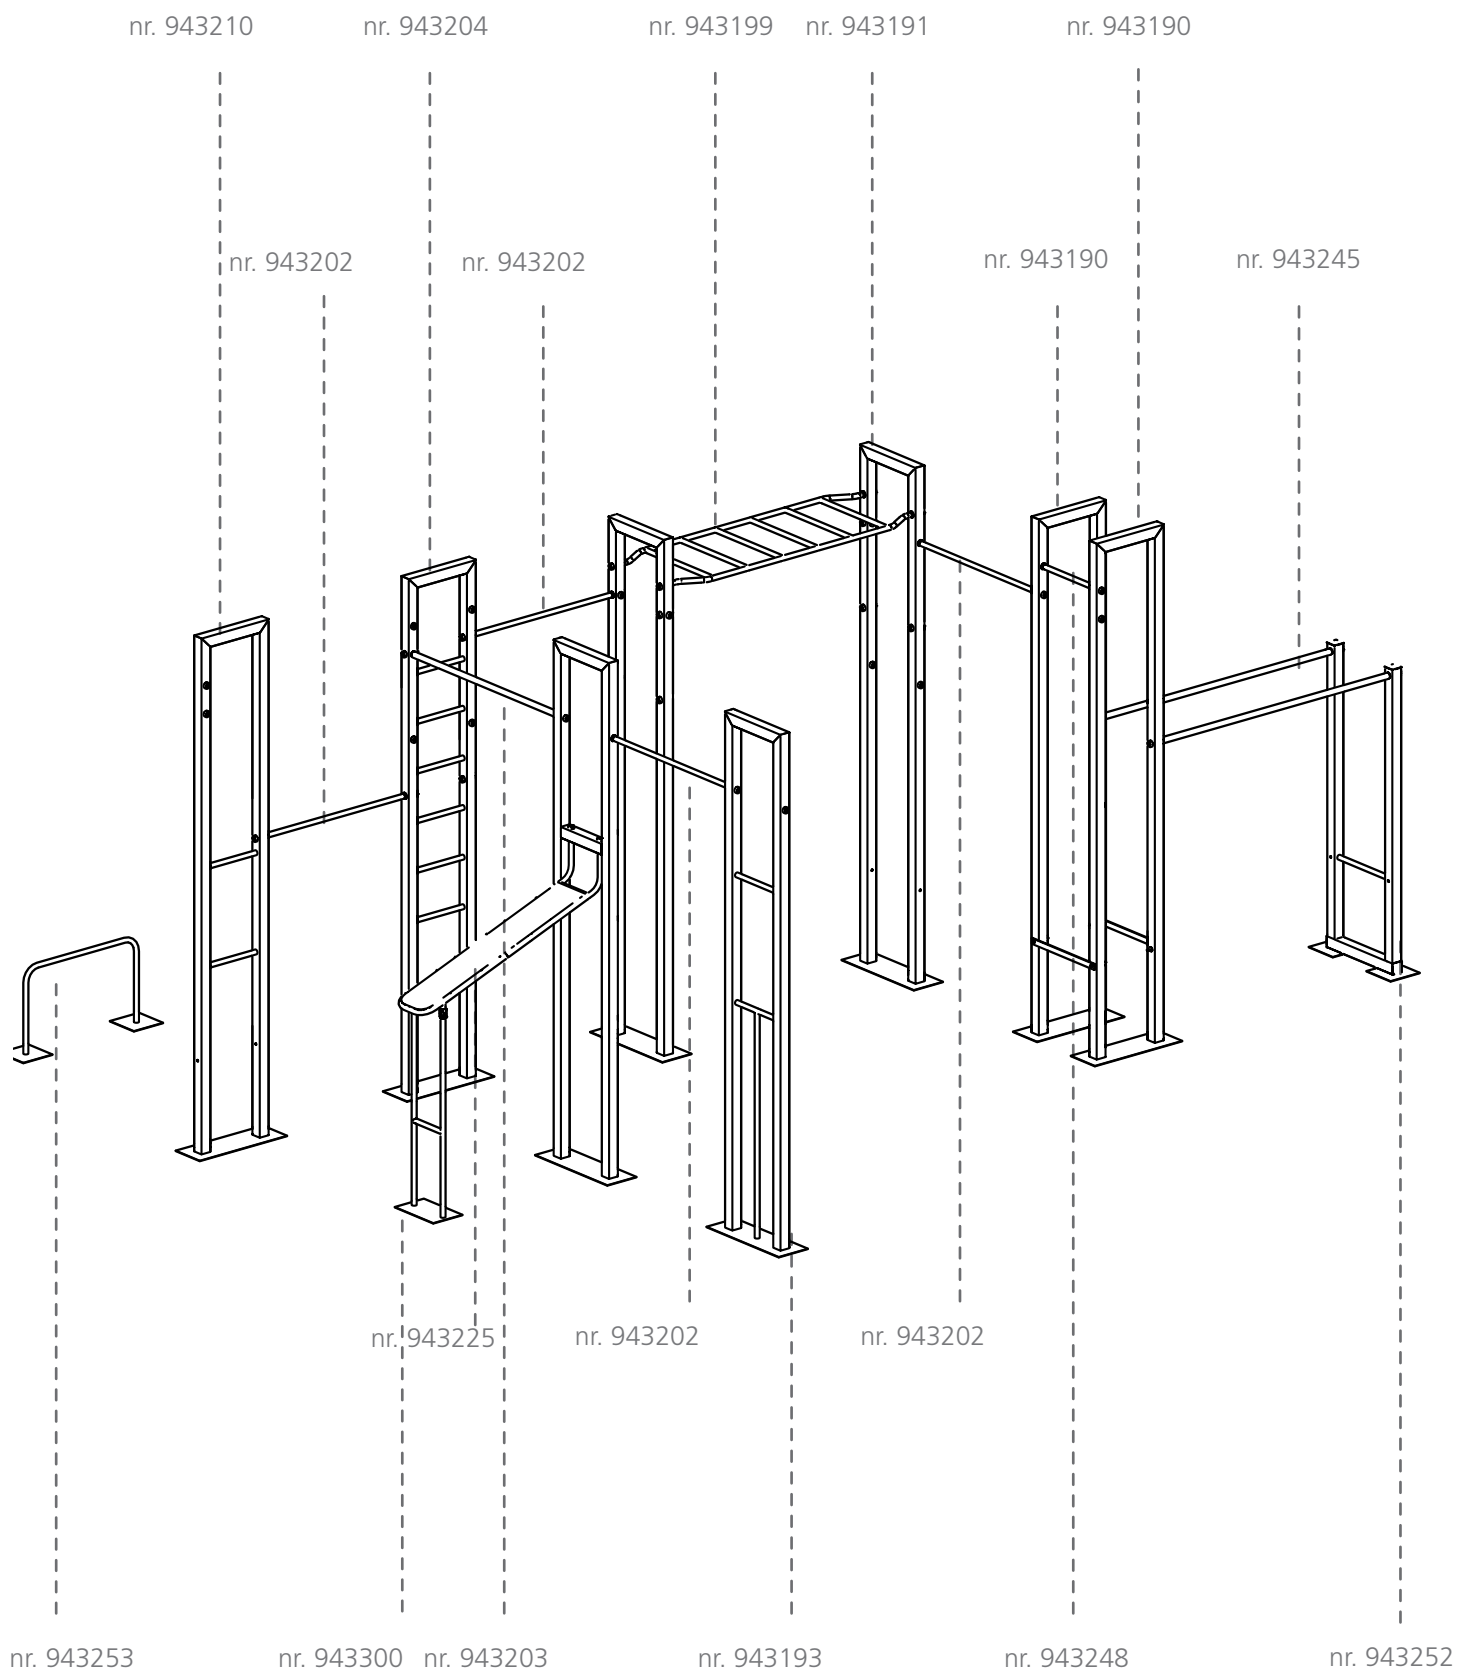

1602

IJSLANDER

16 - 10 - 2015

IJslander BV
Oude Dijk 10
8096 RK Oldebroek

Order Number	Description	Number
100337	Body Washer M10 DIN 9021 Stainless steel A2	4
100343	Locking nut M10 DIN 985 stainless steel A2	4
103353	Allen screw M12x110 DIN 912 stainless steel A2	22
103772	Pour Part behalf Bar Forz	22
103890	Couple About 650mm BarForz	2
102121	Low Allen screw M10x120 DIN 7984 Stainless steel A2	4
103101	Allen screw M10x20 stainless steel A2	2
100349	Cap nut M10 DIN 1587 Stainless steel A2	2
102038	Square 8x8 SS304 WGW	36
943202	1200mm bar serving Bar Forz	4
943204	Support B Human flag stairs serving Bar Forz	1
943203	1500mm bar serving Bar Forz	1
943207	Support D Human Flag T Bar serving Forz	1
943198	Pour Part composition empty holes Bar Forz	42
943190	Support F Bar serving Forz	2
943252	Support Dip Bar BarForz	1
943245	1610mm Dip Bar Bar BarForz	2
943248	520mm Dip Bar Bar BarForz	1
943191	Support B BarForz	1
943192	Support E BarForz	1
943199	Enterrek Monkeybar serving Bar Forz	1
943253	Bar Decline Push Up BarForz	1
943210	Support A Decline Push Up BarForz	1
943225	Bank Dragon Flag BarForz	1
943211	Support C Dragon Flag BarForz	1
943300	Support Bank Dragon Flag BarForz	1

3D

2D

1

80 x 30 cm

80 cm

2

M12

6 X

M12

2 X

7

M12

22 X

8

+

24 H

2x =

2015		
	X	
	X	

1X =

2015		
	X	

1602 BARFORZ S INSTRUCTIONS

BARFORZ

Pull-up Bar

Chin-ups