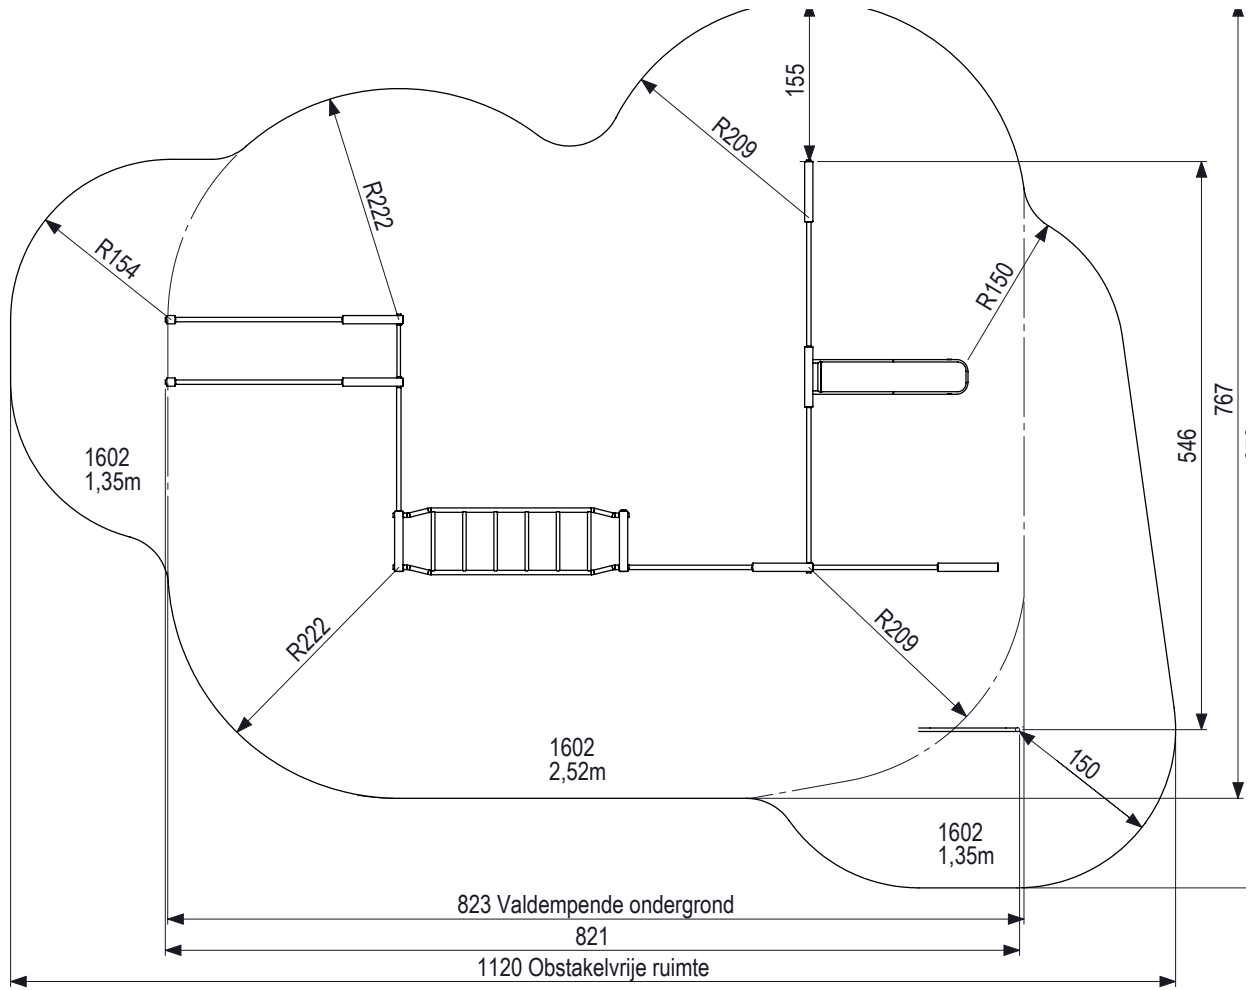

1602

IJSLANDER

16 - 10 - 2015

IJslander BV
Oude Dijk 10
8096 RK Oldebroek

Order Number	Description	Number
100337	Body Washer M10 DIN 9021 Stainless steel A2	4
100343	Locking nut M10 DIN 985 stainless steel A2	4
103353	Allen screw M12x110 DIN 912 stainless steel A2	22
103772	Pour Part behalf Bar Forz	22
103890	Couple About 650mm BarForz	2
102121	Low Allen screw M10x120 DIN 7984 Stainless steel A2	4
103101	Allen screw M10x20 stainless steel A2	2
100349	Cap nut M10 DIN 1587 Stainless steel A2	2
102038	Square 8x8 SS304 WGW	36
943202	1200mm bar serving Bar Forz	4
943204	Support B Human flag stairs serving Bar Forz	1
943203	1500mm bar serving Bar Forz	1
943207	Support D Human Flag T Bar serving Forz	1
943198	Pour Part composition empty holes Bar Forz	42
943190	Support F Bar serving Forz	2
943252	Support Dip Bar BarForz	1
943245	1610mm Dip Bar Bar BarForz	2
943248	520mm Dip Bar Bar BarForz	1
943191	Support B BarForz	1
943192	Support E BarForz	1
943199	Enterrek Monkeybar serving Bar Forz	1
943253	Bar Decline Push Up BarForz	1
943210	Support A Decline Push Up BarForz	1
943225	Bank Dragon Flag BarForz	1
943211	Support C Dragon Flag BarForz	1
943300	Support Bank Dragon Flag BarForz	1

3D

2D

1

80 x 30 cm

80 cm

2

M12

6 X