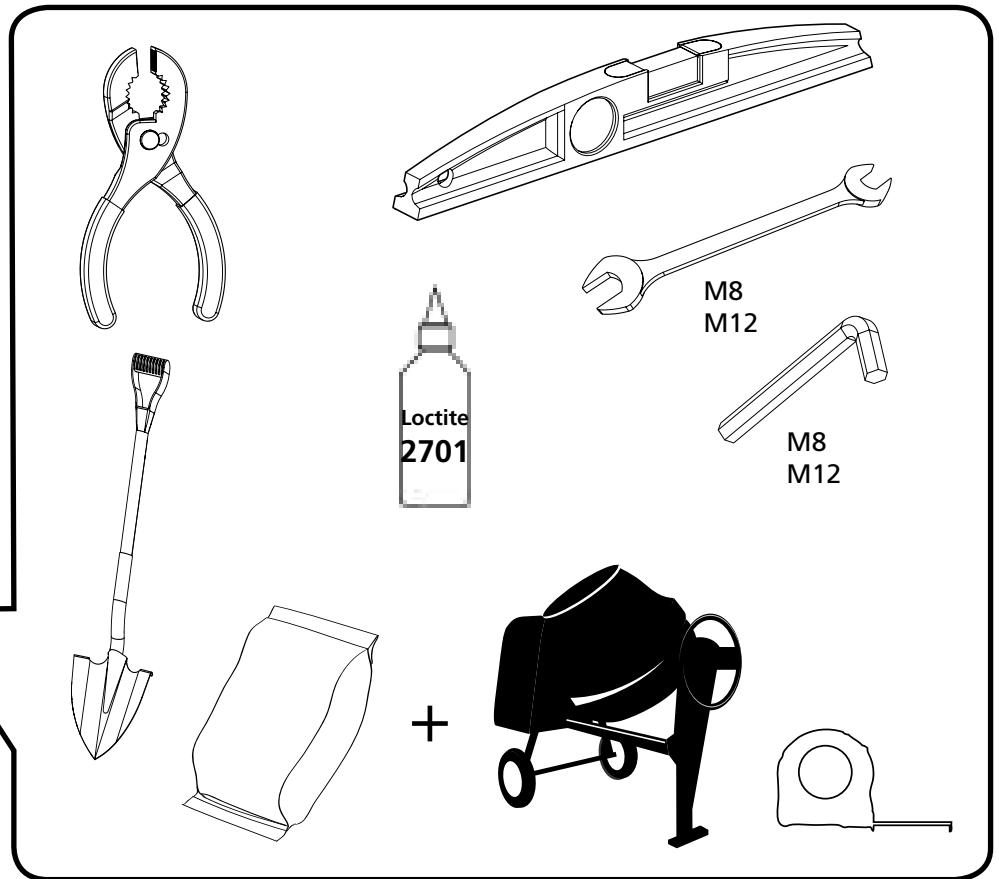

1602

IJSLANDER

16 - 10 - 2015

IJslander BV
Oude Dijk 10
8096 RK Oldebroek

Order Number	Description	Number
100337	Body Washer M10 DIN 9021 Stainless steel A2	4
100343	Locking nut M10 DIN 985 stainless steel A2	4
103353	Allen screw M12x110 DIN 912 stainless steel A2	22
103772	Pour Part behalf Bar Forz	22
103890	Couple About 650mm BarForz	2
102121	Low Allen screw M10x120 DIN 7984 Stainless steel A2	4
103101	Allen screw M10x20 stainless steel A2	2
100349	Cap nut M10 DIN 1587 Stainless steel A2	2
102038	Square 8x8 SS304 WGW	36
943202	1200mm bar serving Bar Forz	4
943204	Support B Human flag stairs serving Bar Forz	1
943203	1500mm bar serving Bar Forz	1
943207	Support D Human Flag T Bar serving Forz	1
943198	Pour Part composition empty holes Bar Forz	42
943190	Support F Bar serving Forz	2
943252	Support Dip Bar BarForz	1
943245	1610mm Dip Bar Bar BarForz	2
943248	520mm Dip Bar Bar BarForz	1
943191	Support B BarForz	1
943192	Support E BarForz	1
943199	Enterrek Monkeybar serving Bar Forz	1
943253	Bar Decline Push Up BarForz	1
943210	Support A Decline Push Up BarForz	1
943225	Bank Dragon Flag BarForz	1
943211	Support C Dragon Flag BarForz	1
943300	Support Bank Dragon Flag BarForz	1