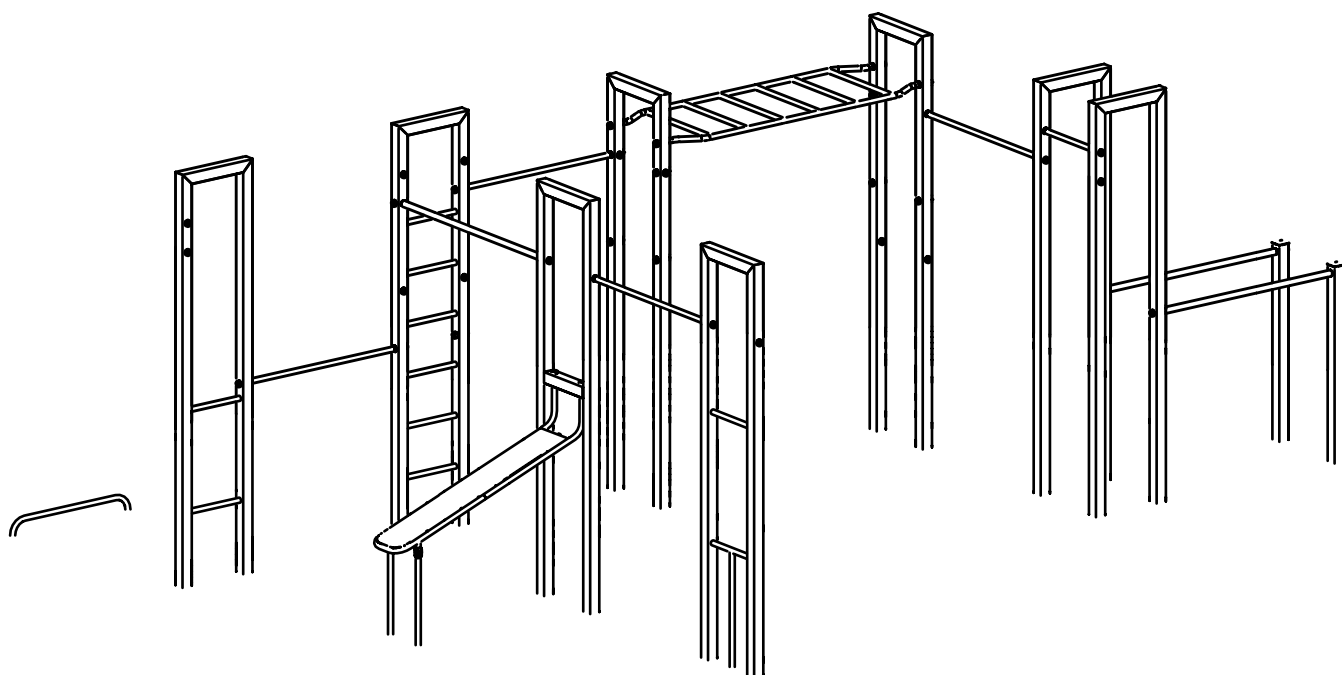

1602

IJSLANDER

16 - 10 - 2015

IJslander BV
Oude Dijk 10
8096 RK Oldebroek

Order Number	Description	Number
100337	Body Washer M10 DIN 9021 Stainless steel A2	4
100343	Locking nut M10 DIN 985 stainless steel A2	4
103353	Allen screw M12x110 DIN 912 stainless steel A2	22
103772	Pour Part behalf Bar Forz	22
103890	Couple About 650mm BarForz	2
102121	Low Allen screw M10x120 DIN 7984 Stainless steel A2	4
103101	Allen screw M10x20 stainless steel A2	2
100349	Cap nut M10 DIN 1587 Stainless steel A2	2
102038	Square 8x8 SS304 WGW	36
943202	1200mm bar serving Bar Forz	4
943204	Support B Human flag stairs serving Bar Forz	1
943203	1500mm bar serving Bar Forz	1
943207	Support D Human Flag T Bar serving Forz	1
943198	Pour Part composition empty holes Bar Forz	42
943190	Support F Bar serving Forz	2
943252	Support Dip Bar BarForz	1
943245	1610mm Dip Bar Bar BarForz	2
943248	520mm Dip Bar Bar BarForz	1
943191	Support B BarForz	1
943192	Support E BarForz	1
943199	Enterrek Monkeybar serving Bar Forz	1
943253	Bar Decline Push Up BarForz	1
943210	Support A Decline Push Up BarForz	1
943225	Bank Dragon Flag BarForz	1
943211	Support C Dragon Flag BarForz	1
943300	Support Bank Dragon Flag BarForz	1

3D

2D

1

80 x 30 cm

80 cm

2

M12

6 X