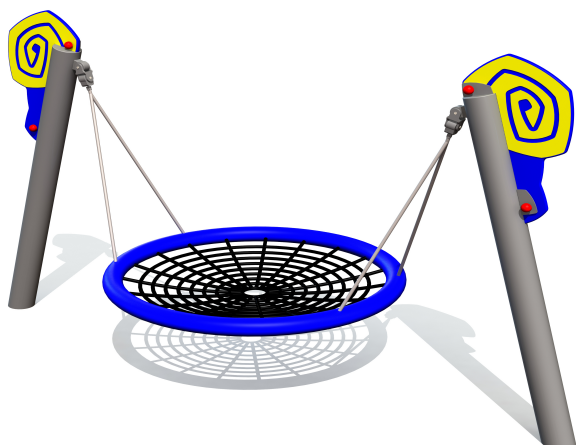

K113-1 Swing BABY SNAIL (with seat BABY BIRD)

<http://www.tiptiptap.com/en/products/playgrounds/swings/swing-baby-snail-seat-baby-bird-k113-1>

Technical information:

Width of structure: 1.2m

Length of structure: 2.75m

Height of structure: 1.71m

Max. fall height: 0.92m

Recommended age of users: 1+

For simultaneous use by several children: 1-3

Product consists of:

Safety area width: 2.41m

Safety area length: 7m