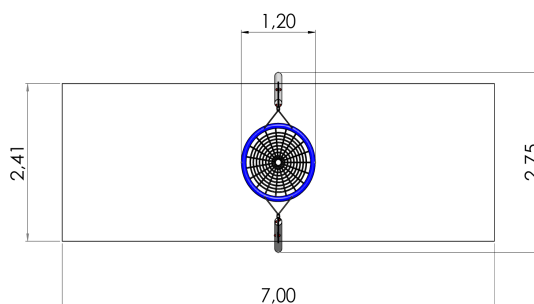

K113-1 Swing BABY SNAIL (with seat BABY BIRD)

<http://www.tiptiptap.com/en/products/playgrounds/swings/swing-baby-snail-seat-baby-bird-k113-1>

Technical information:

Width of structure: 1.2m

Length of structure: 2.75m

Height of structure: 1.71m

Max. fall height: 0.92m

Recommended age of users: 1+

For simultaneous use by several children: 1-3

Product consists of:

Safety area width: 2.41m

Safety area length: 7m